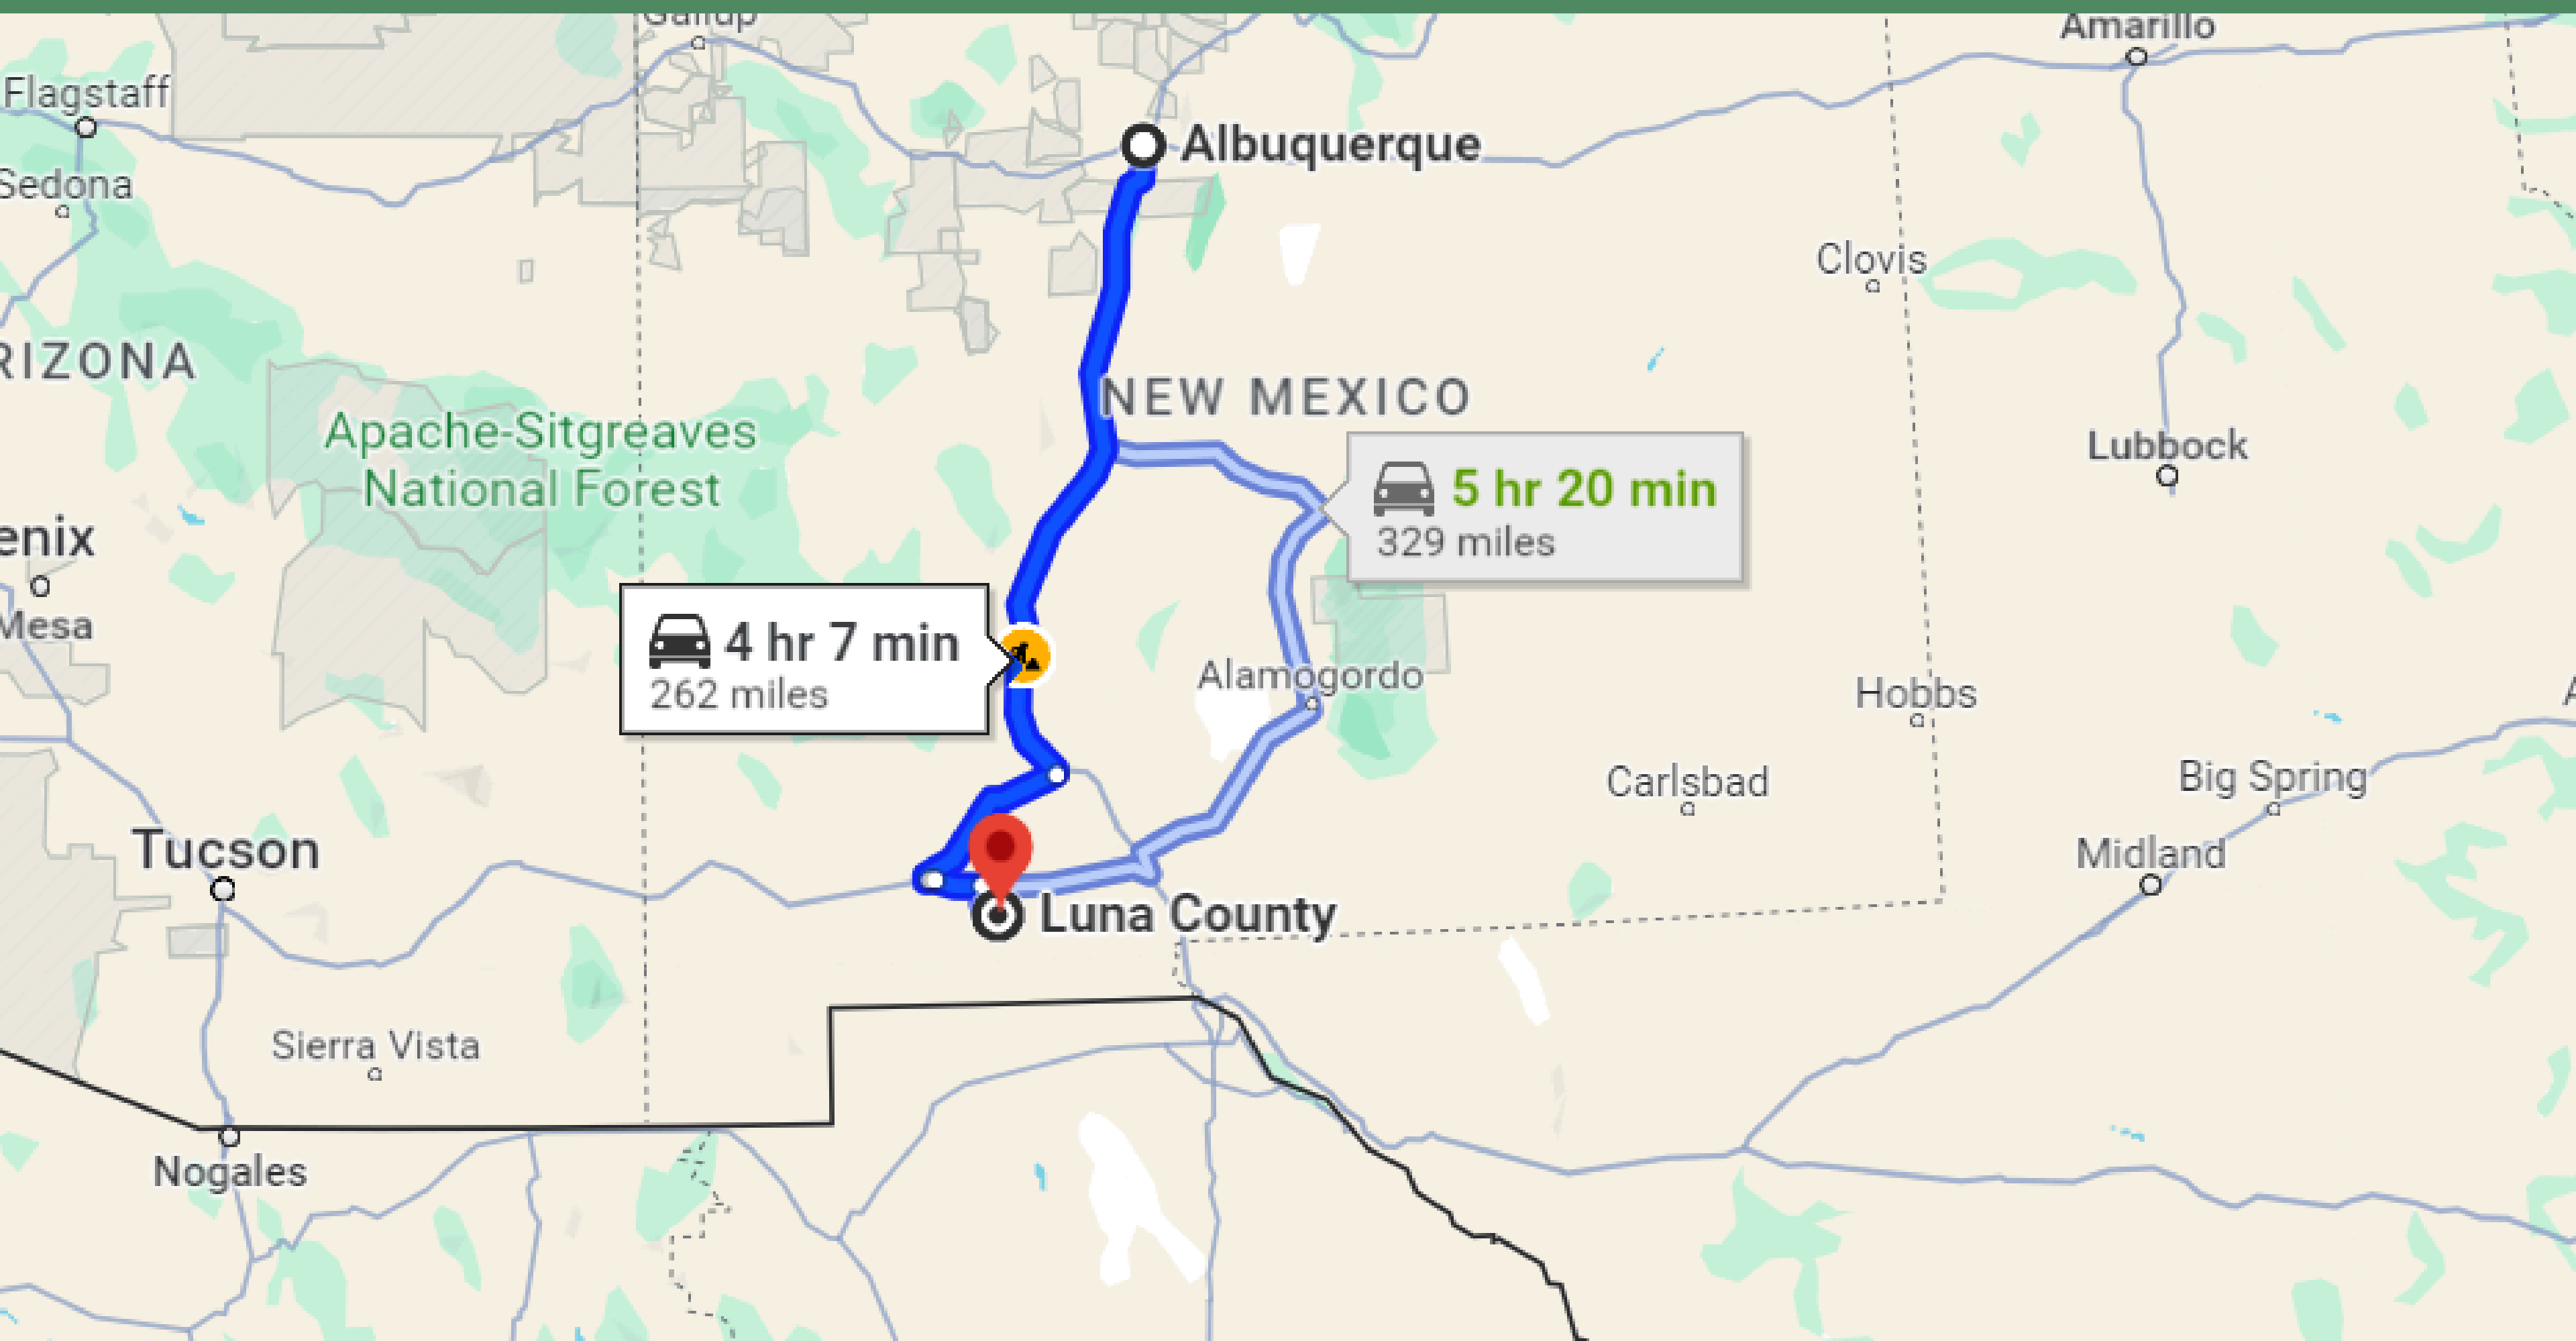

4 HRS DRIVE TO ALBUQUERQUE

1 HR DRIVE TO COLUMBUS TOWN

1 HR DRIVE TO LAS CRUCES TOWN