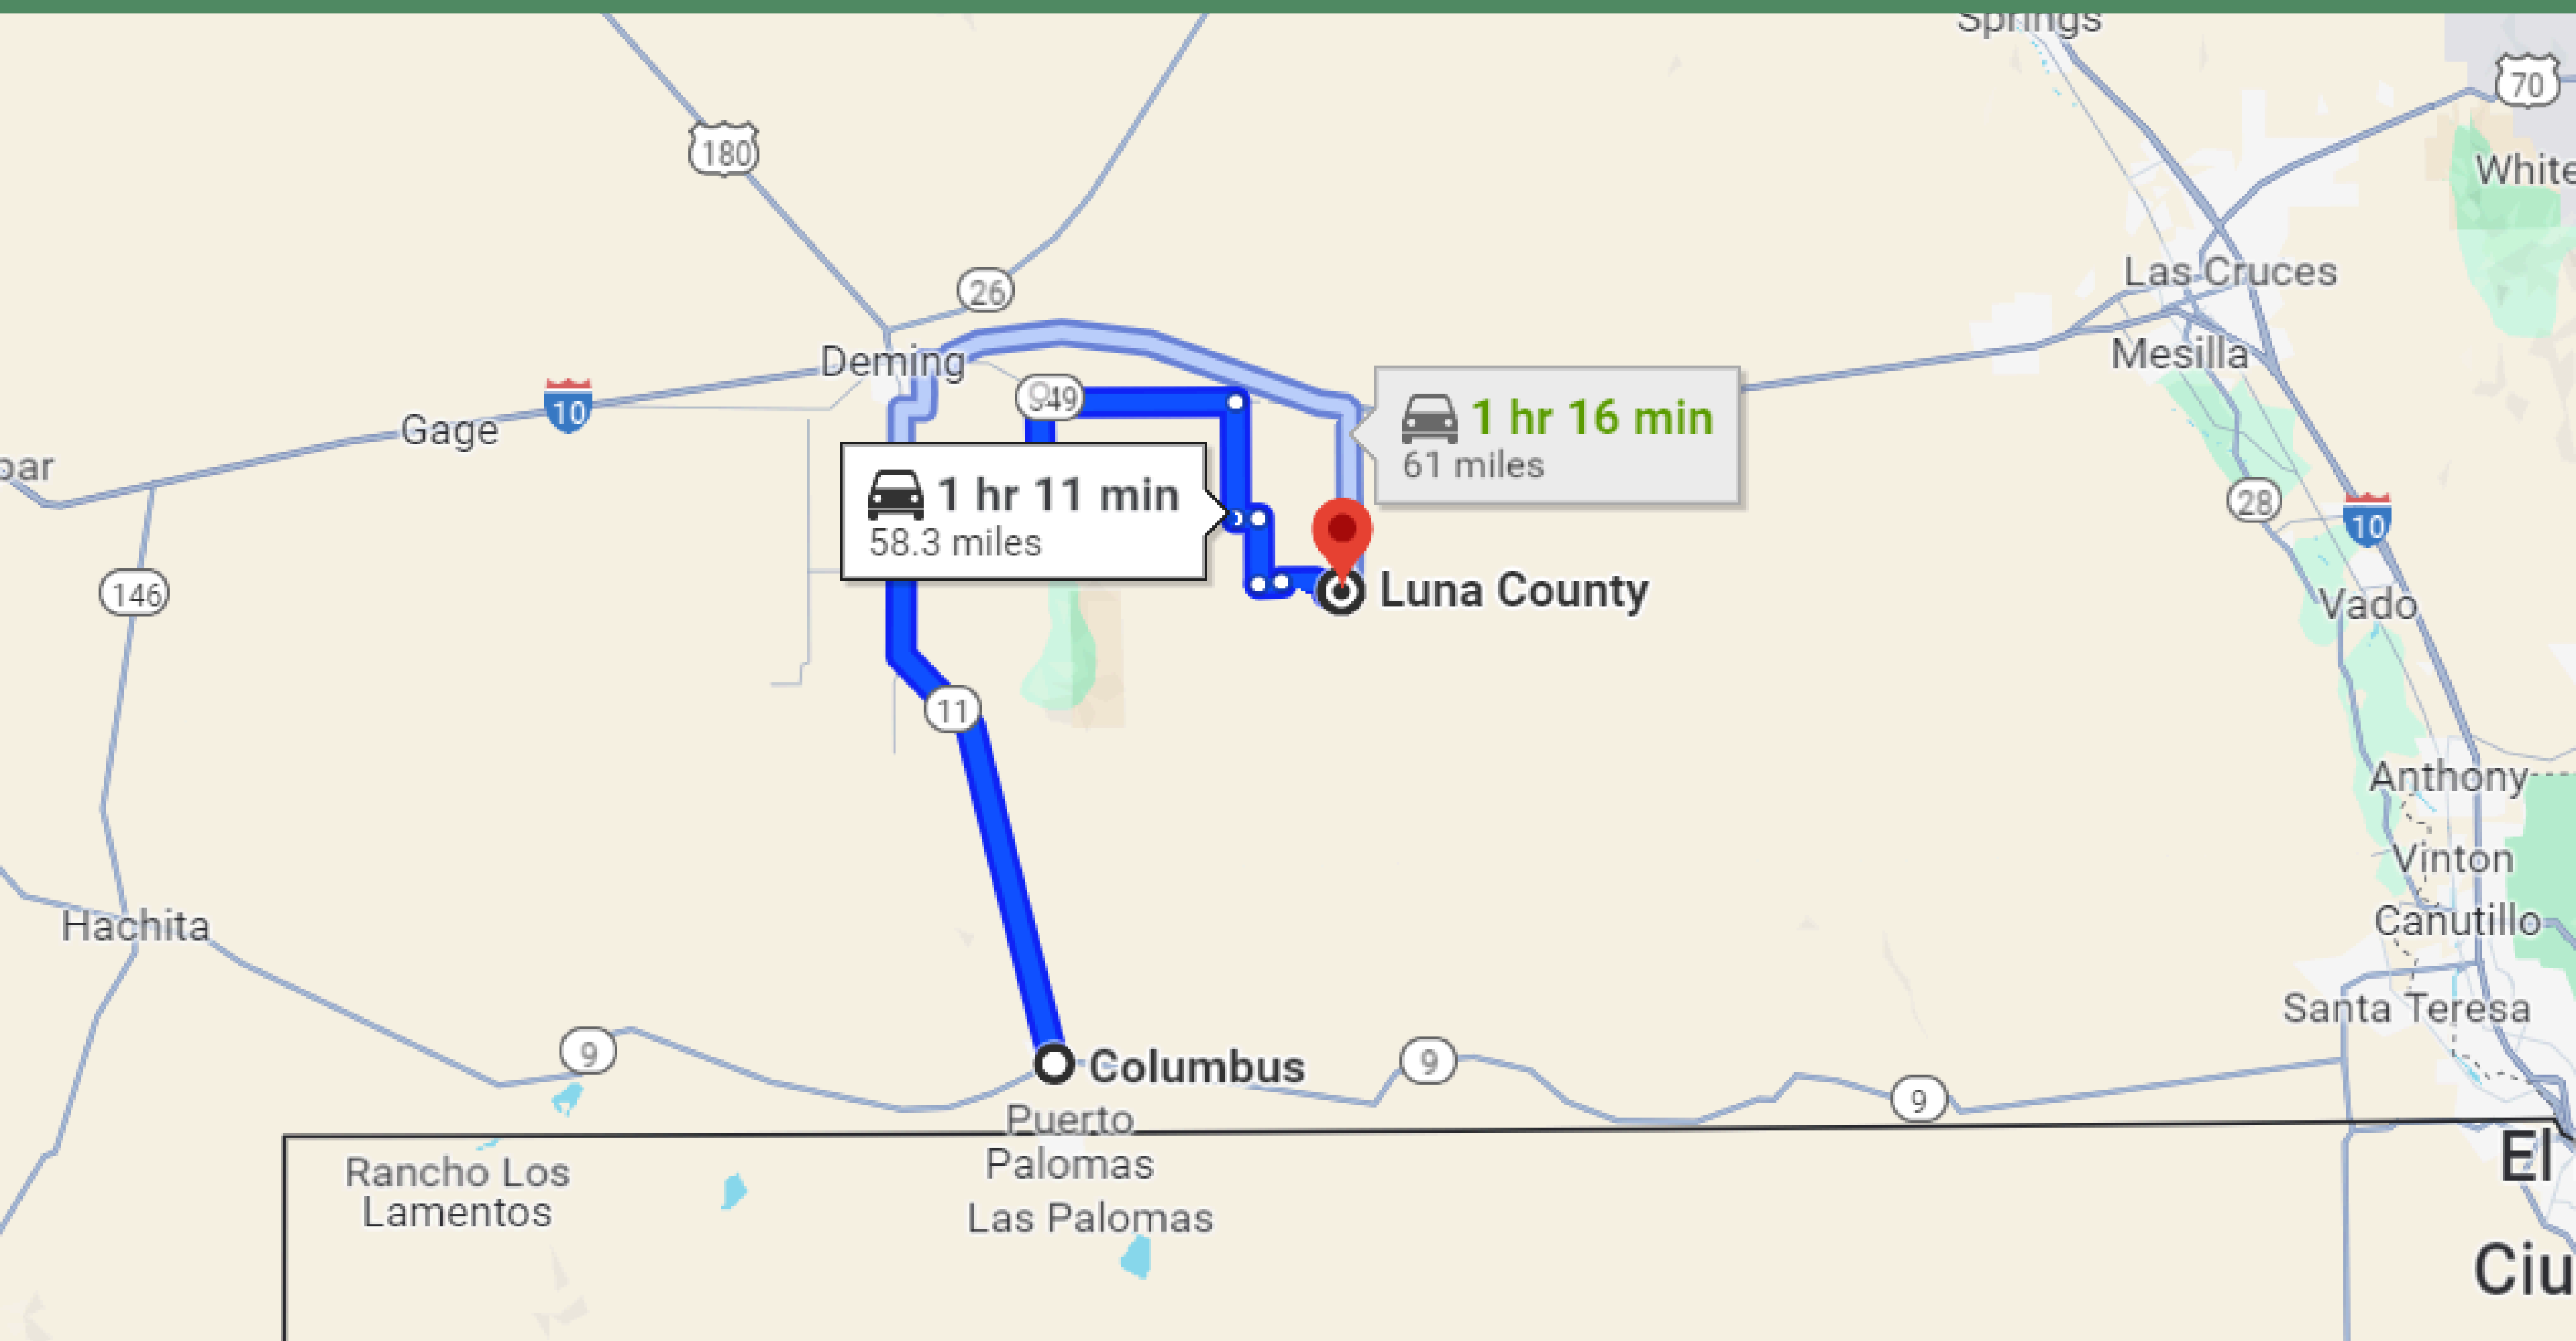

4 HRS DRIVE TO ALBUQUERQUE

1 HR DRIVE TO COLUMBUS TOWN

1 HR DRIVE TO LAS CRUCES TOWN