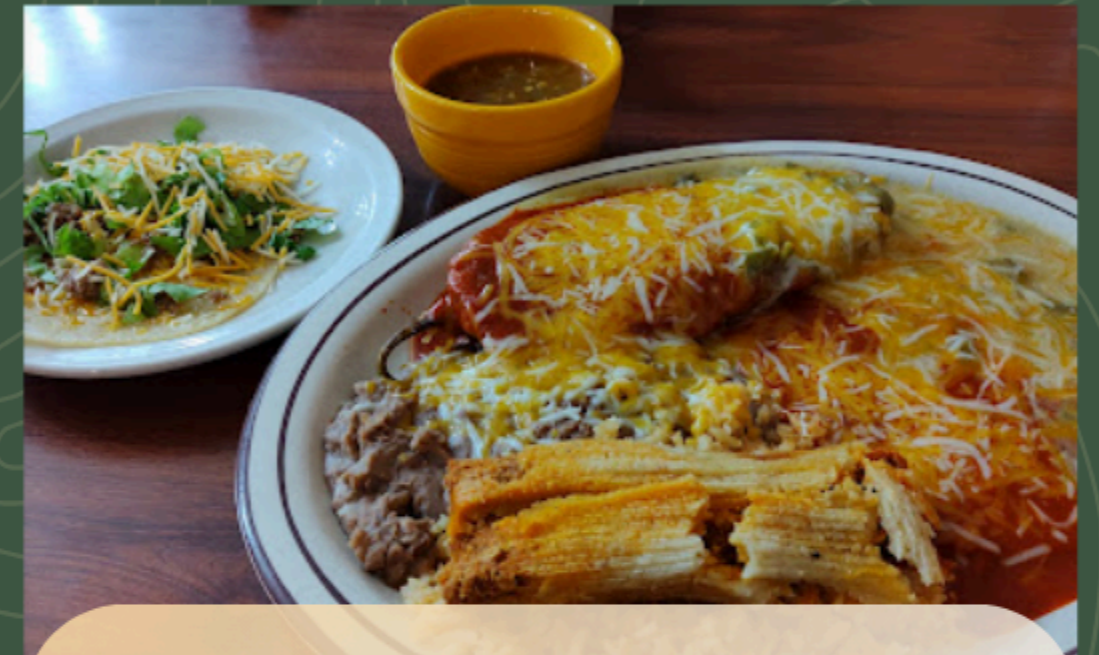

Museum of Nature & Science

Las Cruces Regional Aquatic Center

New Mexico Farm & Ranch Heritage Museum

Gym Magic Kids

NEARBY RESTAURANTS - DEMING

Blake's Lotaburger

El Camino Real

Cactus Cafe

Si Señor

La Fonda Restaurant

Benjis Restaurant

NEARBY RESTAURANTS - COLUMBUS

La Casita Restaurant

Irma's Kitchen

Pancho Villa Burritos

NEARBY RESTAURANTS - LAS CRUCES