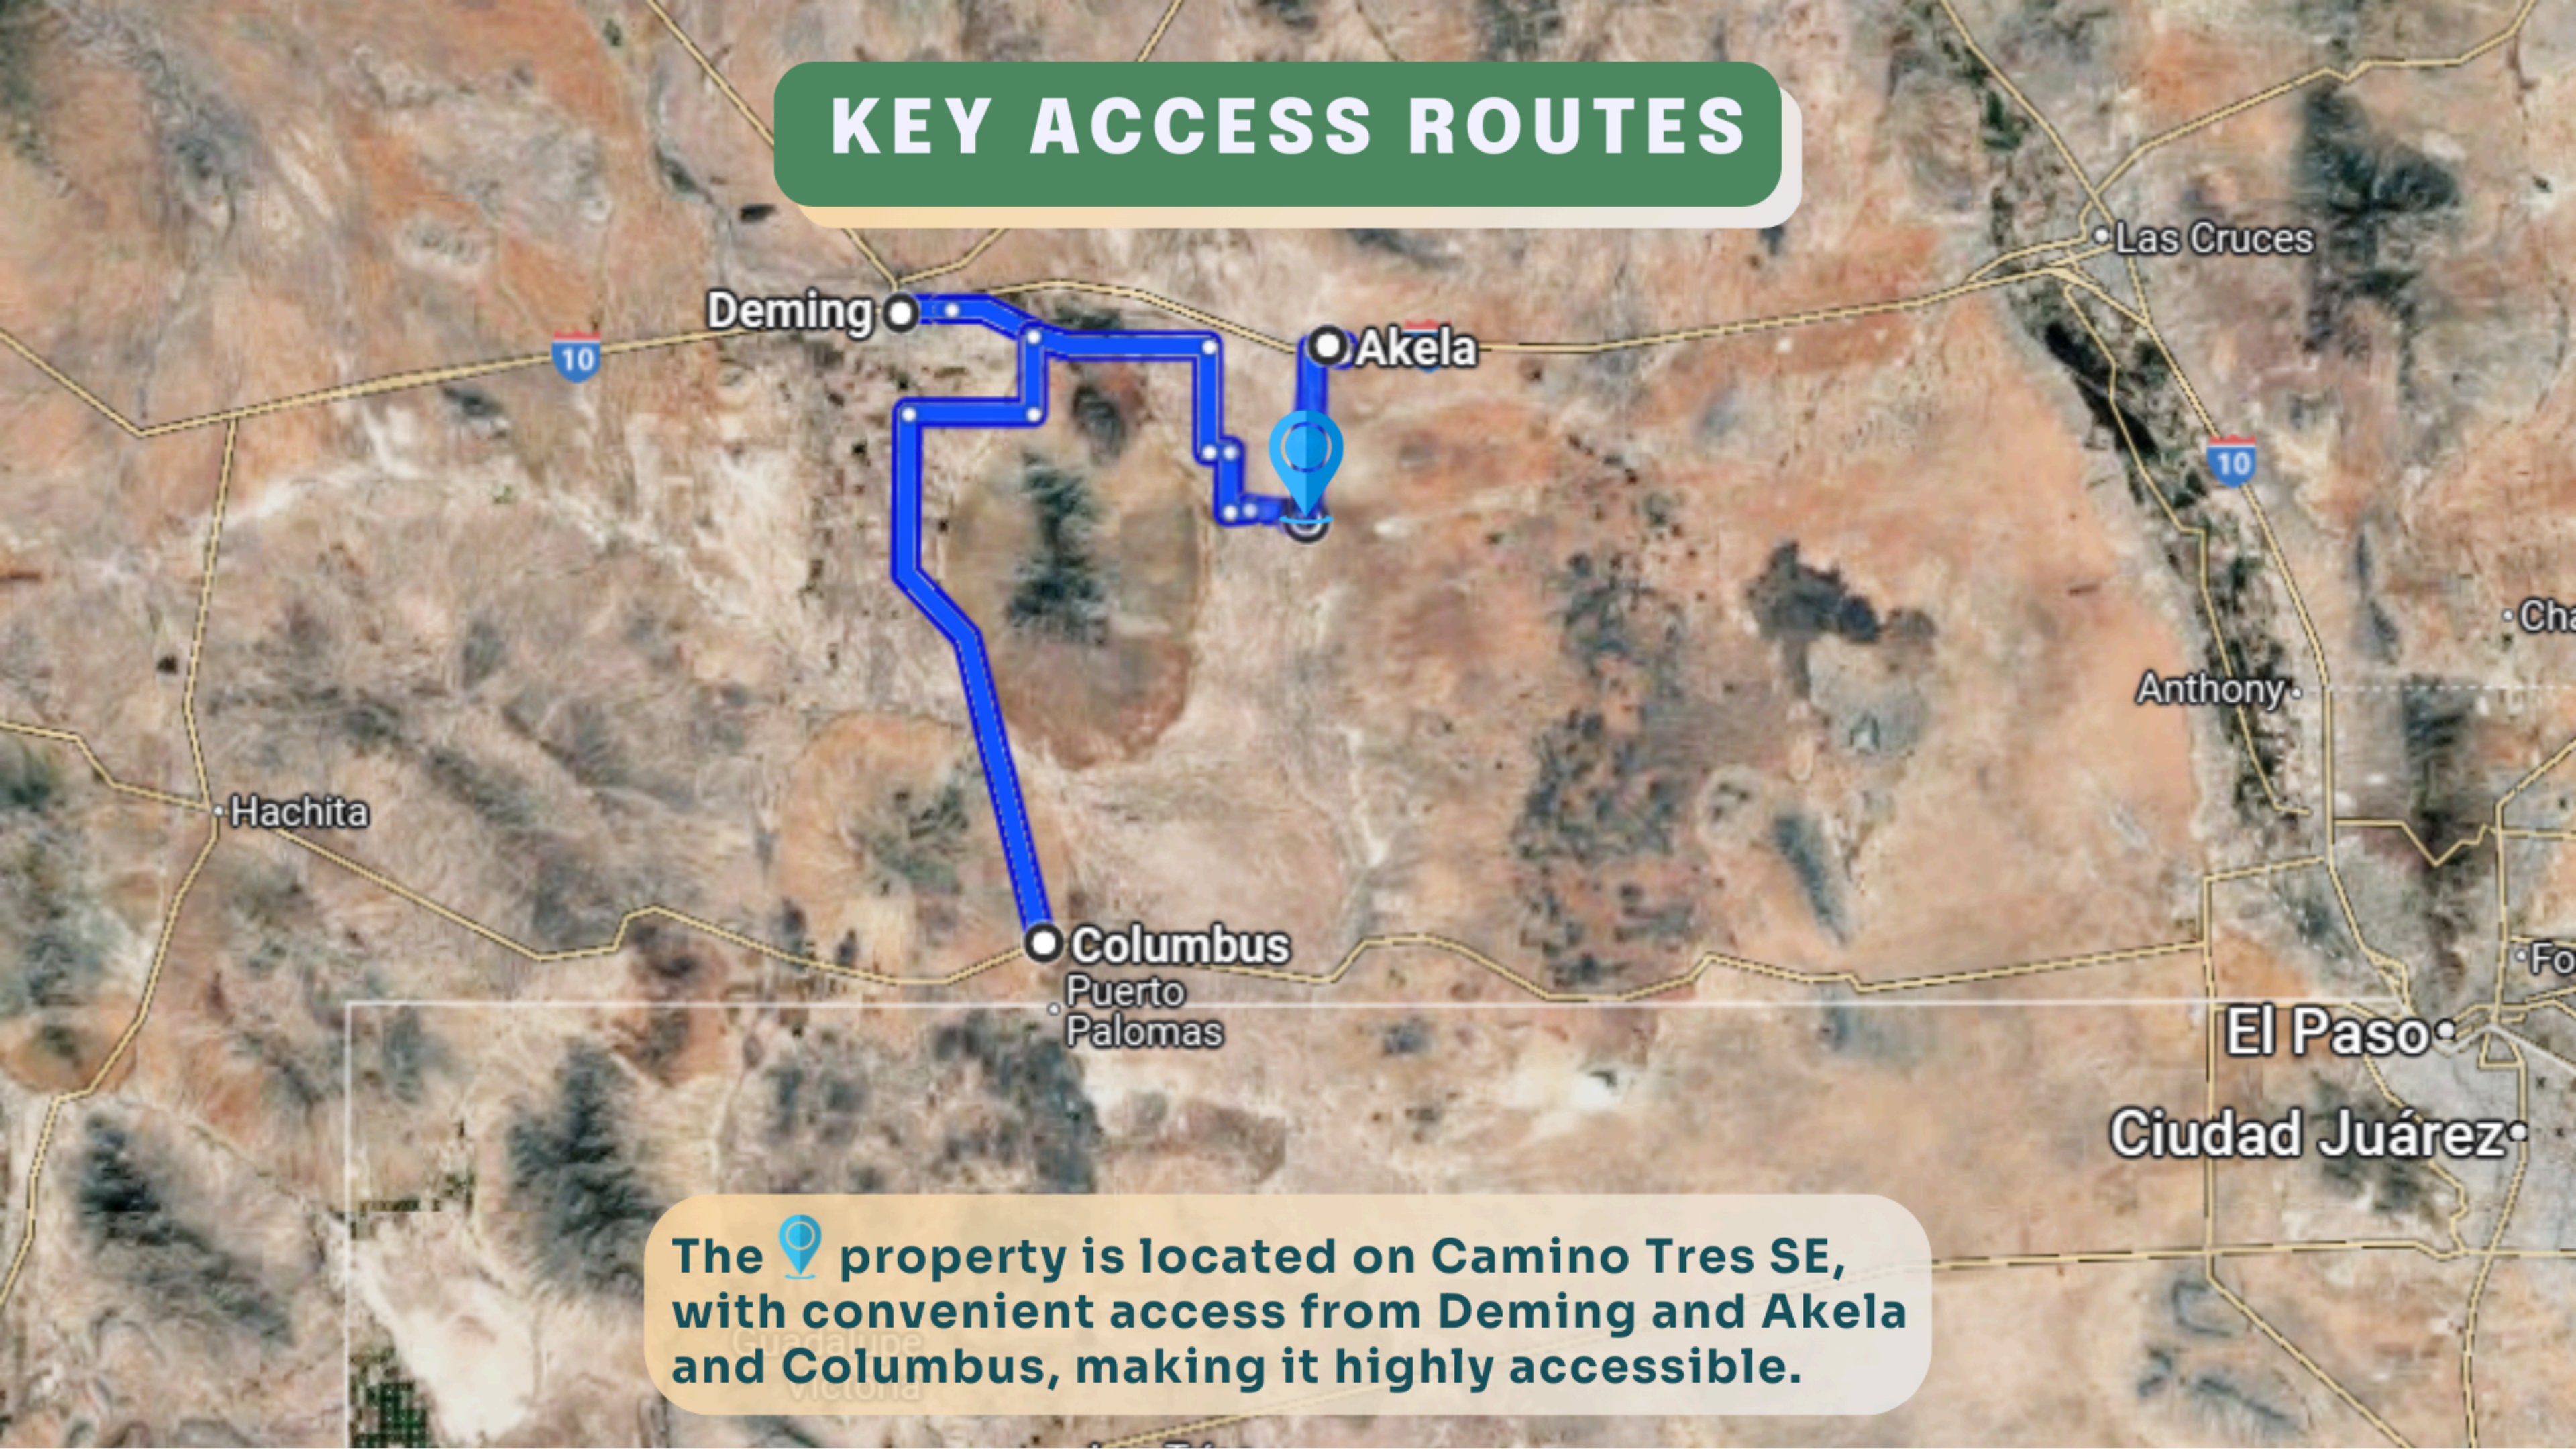

TOWN VIEW

Recently viewed

Sunshine

 **Property**

COUNTY VIEW

Property

KEY ACCESS ROUTES

The  property is located on Camino Tres SE, with convenient access from Deming and Akela and Columbus, making it highly accessible.

DRIVING DIRECTIONS

35 min
21 miles

32 min
12.4 miles

Head east to Good Sight Rd SE, continue on County Rd AO32 and Frontage Rd. Turn left on Geranio Rd SE, follow Alaska Rd, Cancion Rd SE, and Coyote Rd SE. Stay on Geranio Rd SE, then turn right onto Camino Tres SE/Cinco Rd. The  property is on the right.