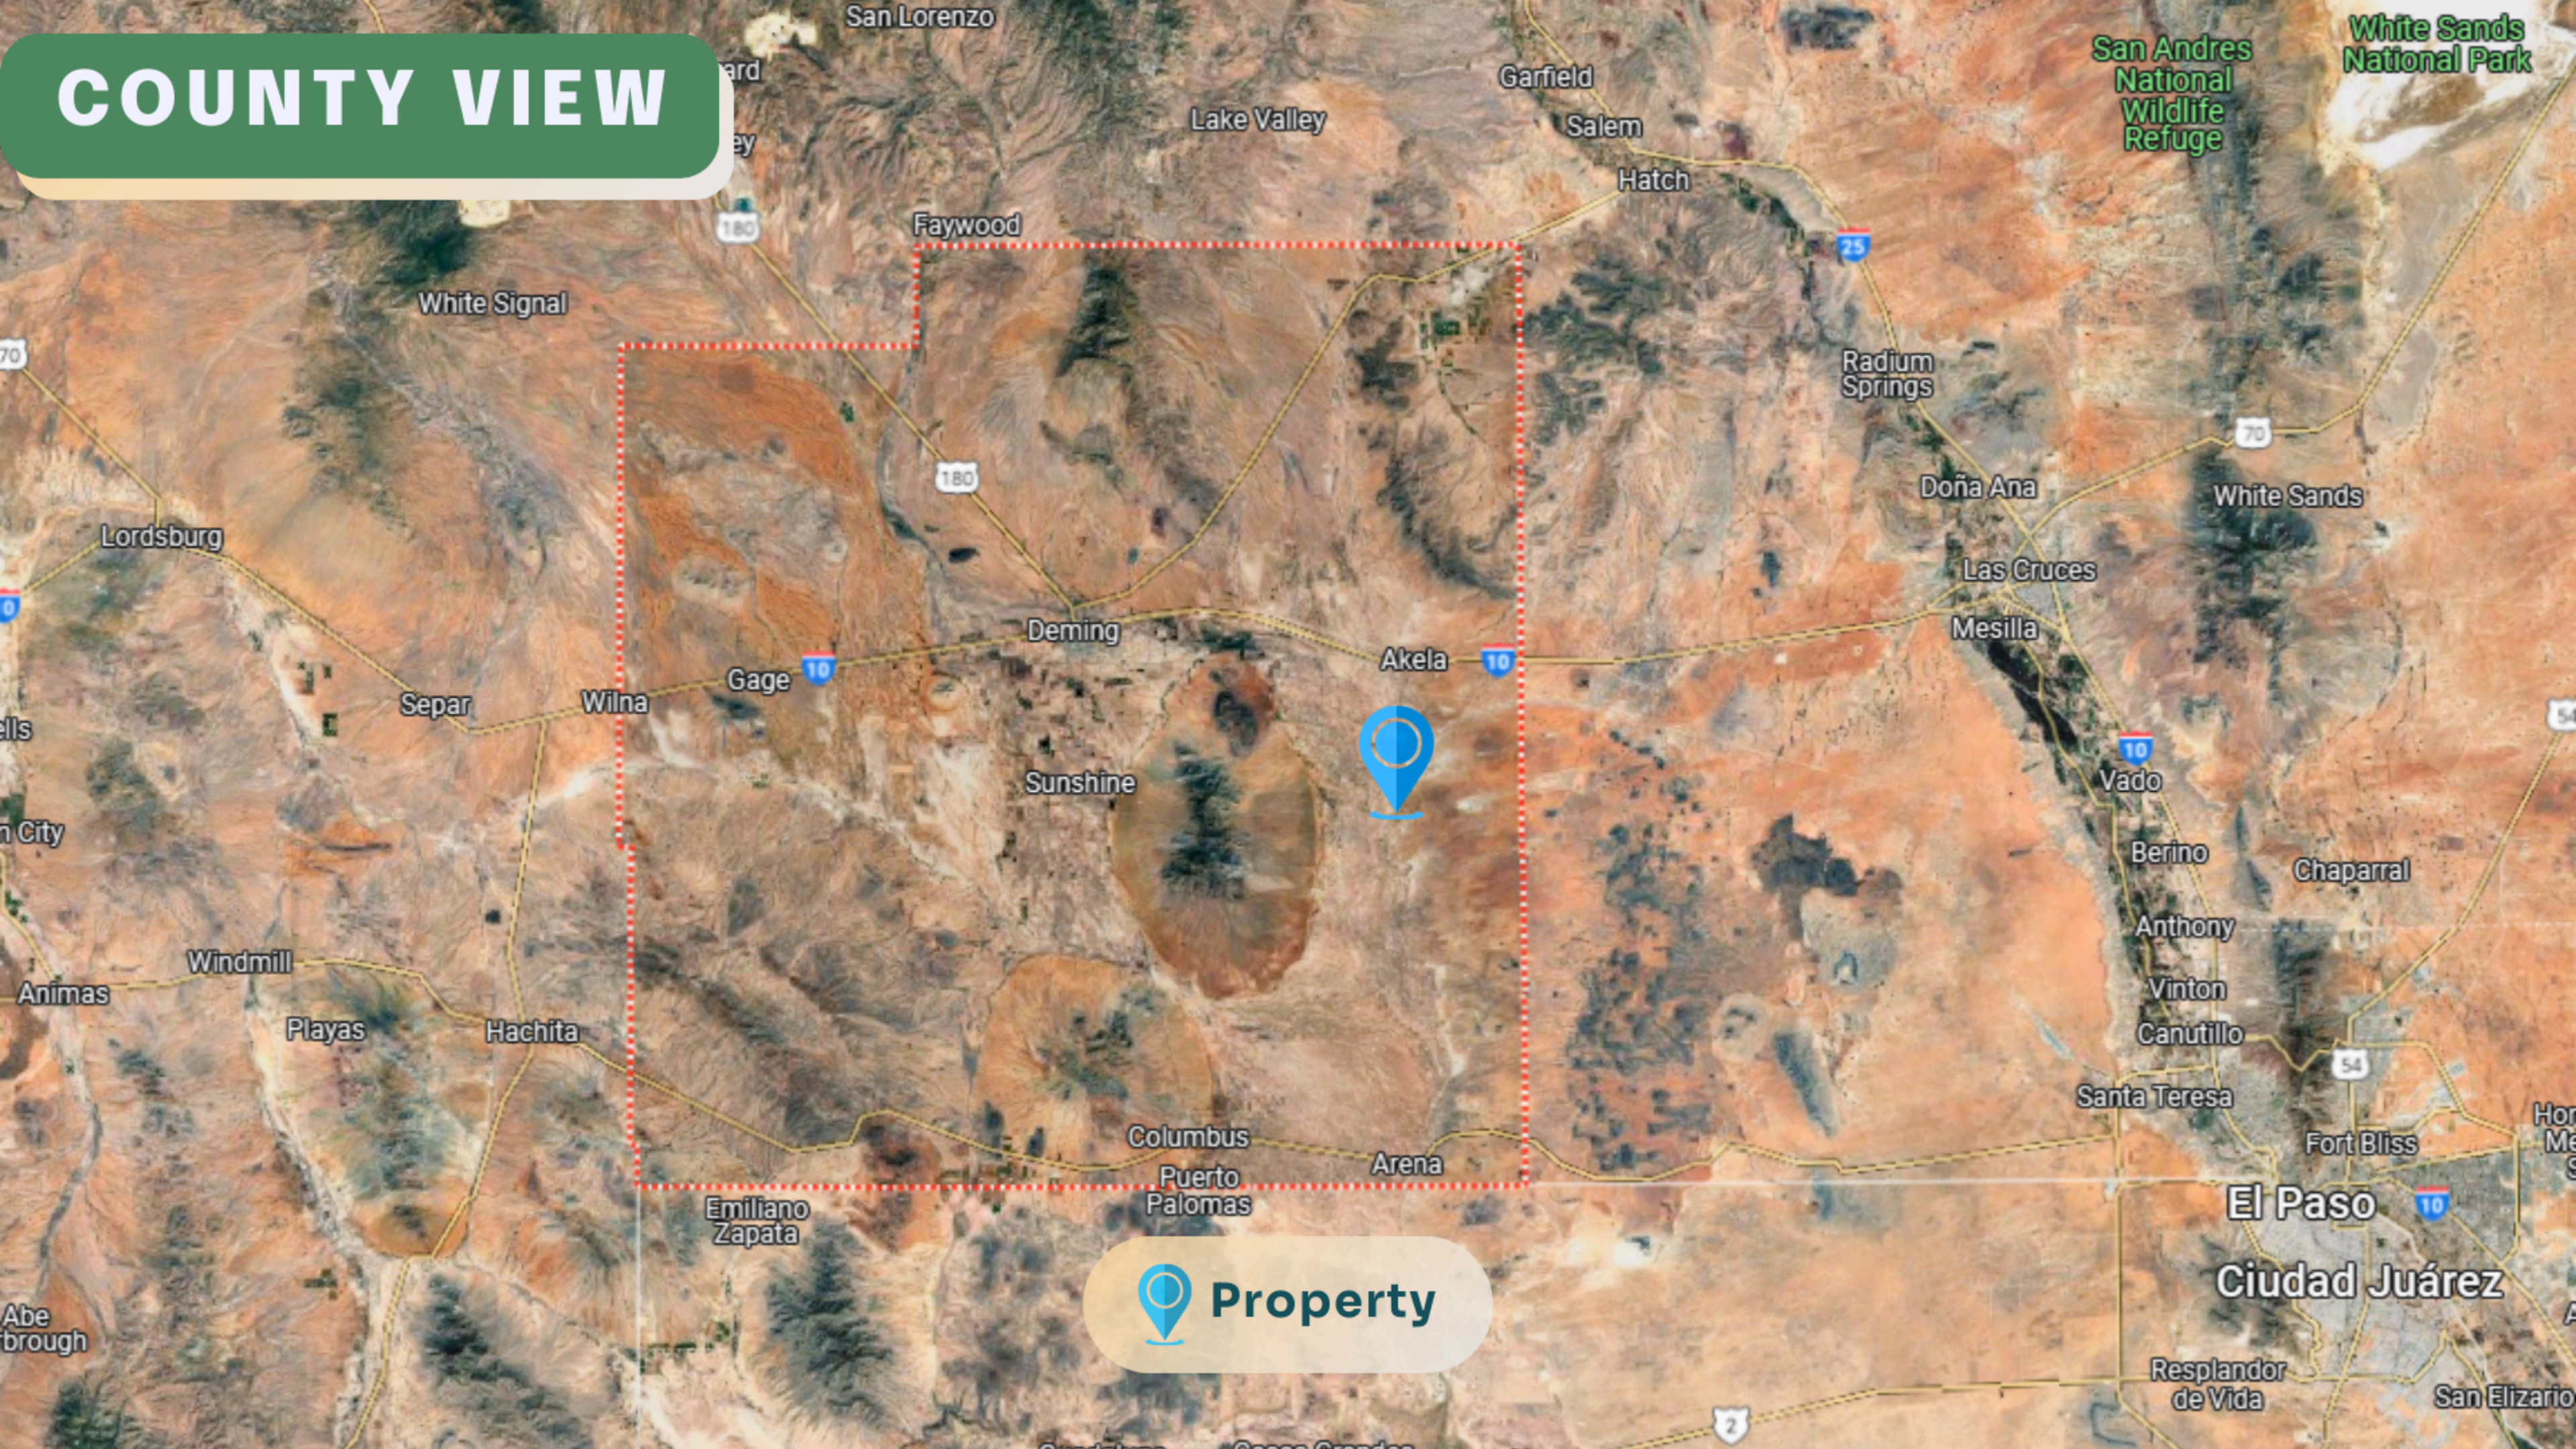

TOWN VIEW

Recently viewed

Sunshine

 **Property**

COUNTY VIEW

Property

KEY ACCESS ROUTES

The  property is located on Camino Tres SE, with convenient access from Deming and Akela and Columbus, making it highly accessible.

DRIVING DIRECTIONS

35 min
21 miles

32 min
12.4 miles

Head east to Good Sight Rd SE, continue on County Rd AO32 and Frontage Rd. Turn left on Geranio Rd SE, follow Alaska Rd, Cancion Rd SE, and Coyote Rd SE. Stay on Geranio Rd SE, then turn right onto Camino Tres SE/Cinco Rd. The  property is on the right.