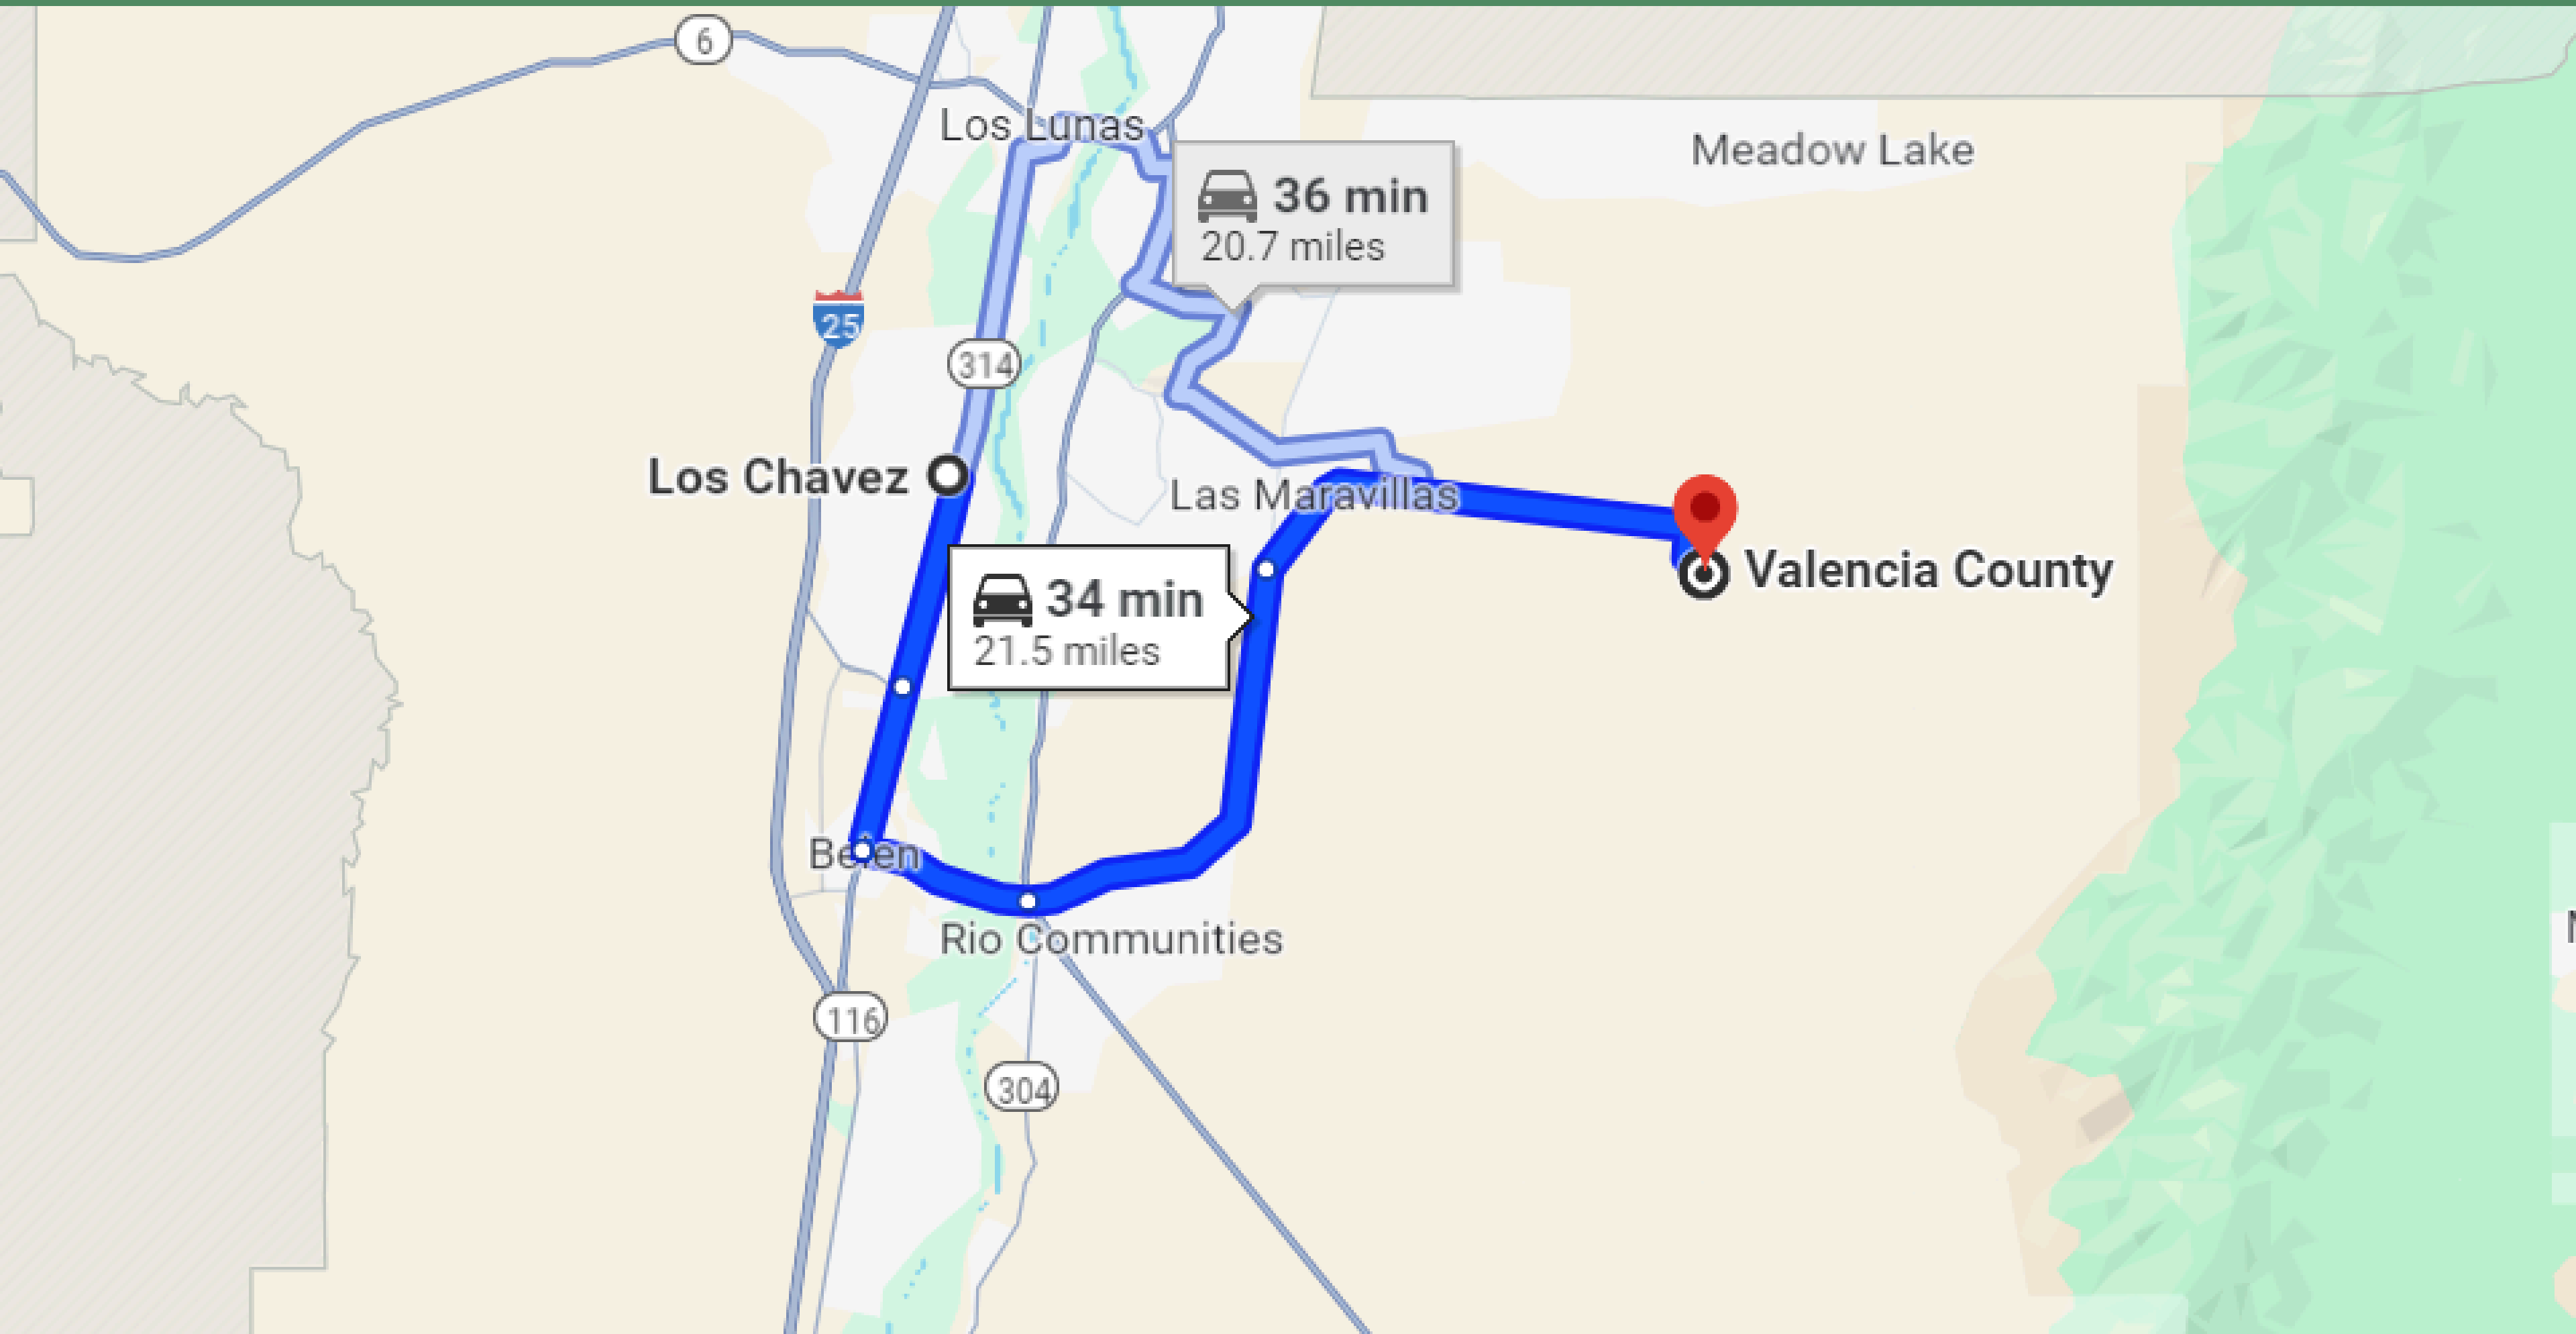

51 MINUTES DRIVE TO ALBUQUERQUE

34 MINUTES DRIVE TO LOS CHAVEZ TOWN

24 MINUTES DRIVE TO RIO COMMUNITIES

28 MINUTES DRIVE TO LOS LUNAS TOWN