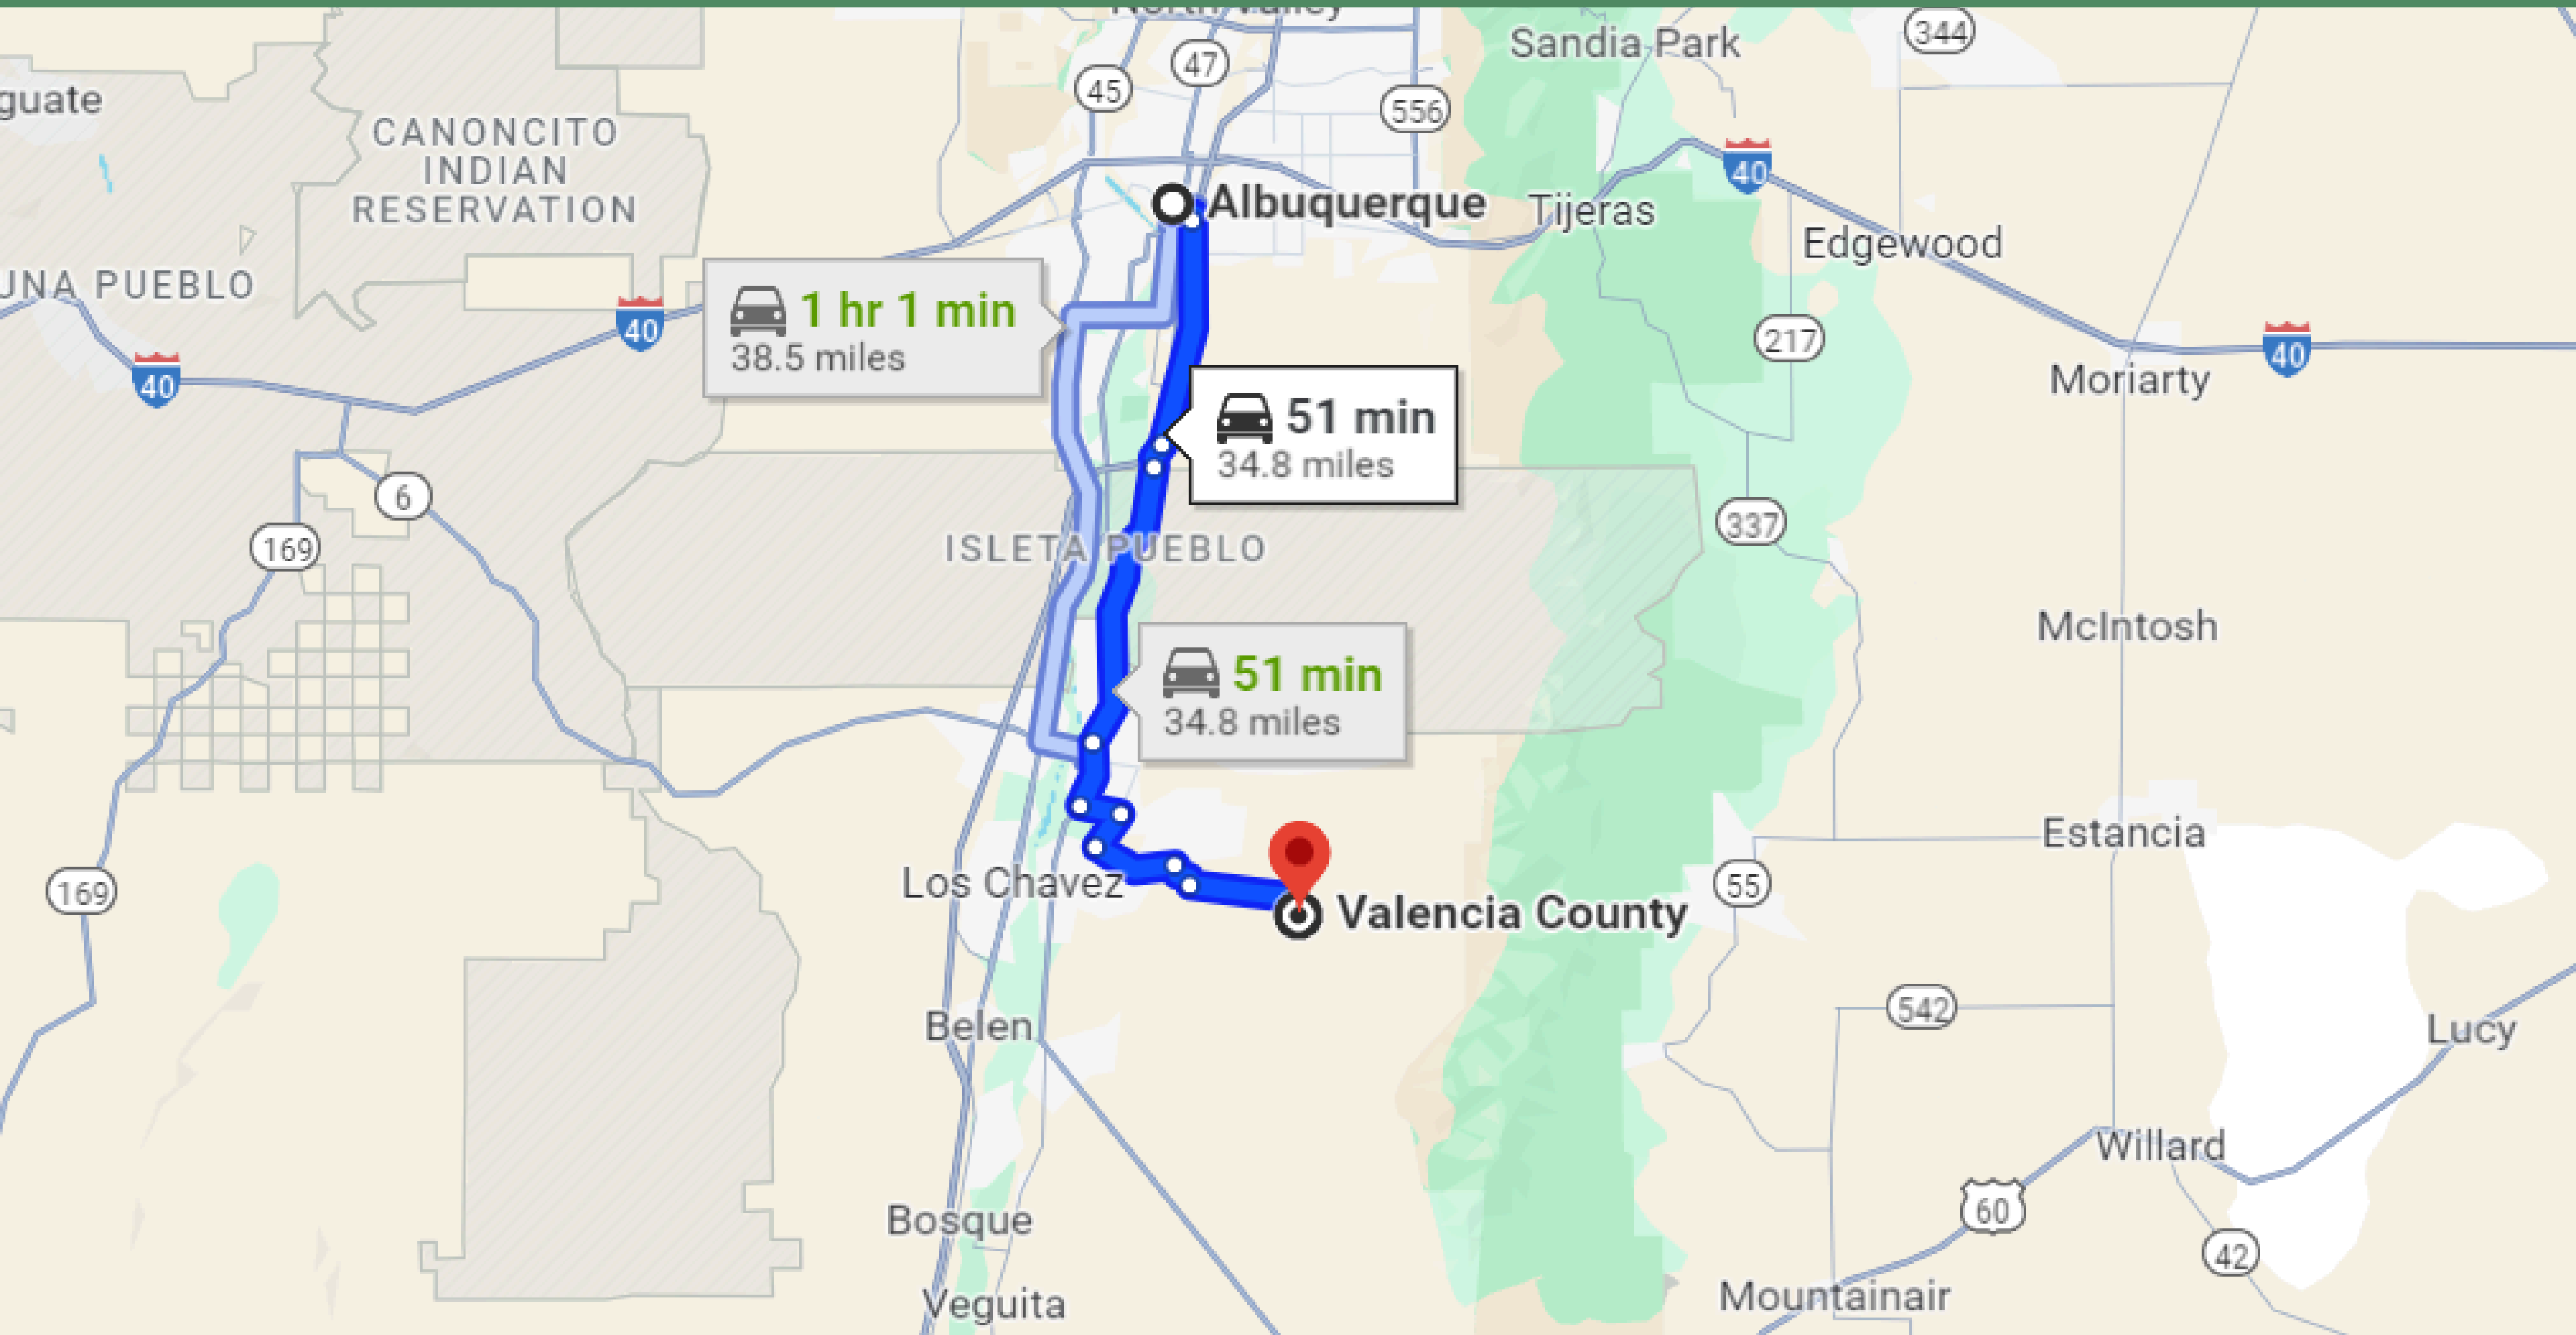

51 MINUTES DRIVE TO ALBUQUERQUE

34 MINUTES DRIVE TO LOS CHAVEZ TOWN

24 MINUTES DRIVE TO RIO COMMUNITIES

28 MINUTES DRIVE TO LOS LUNAS TOWN