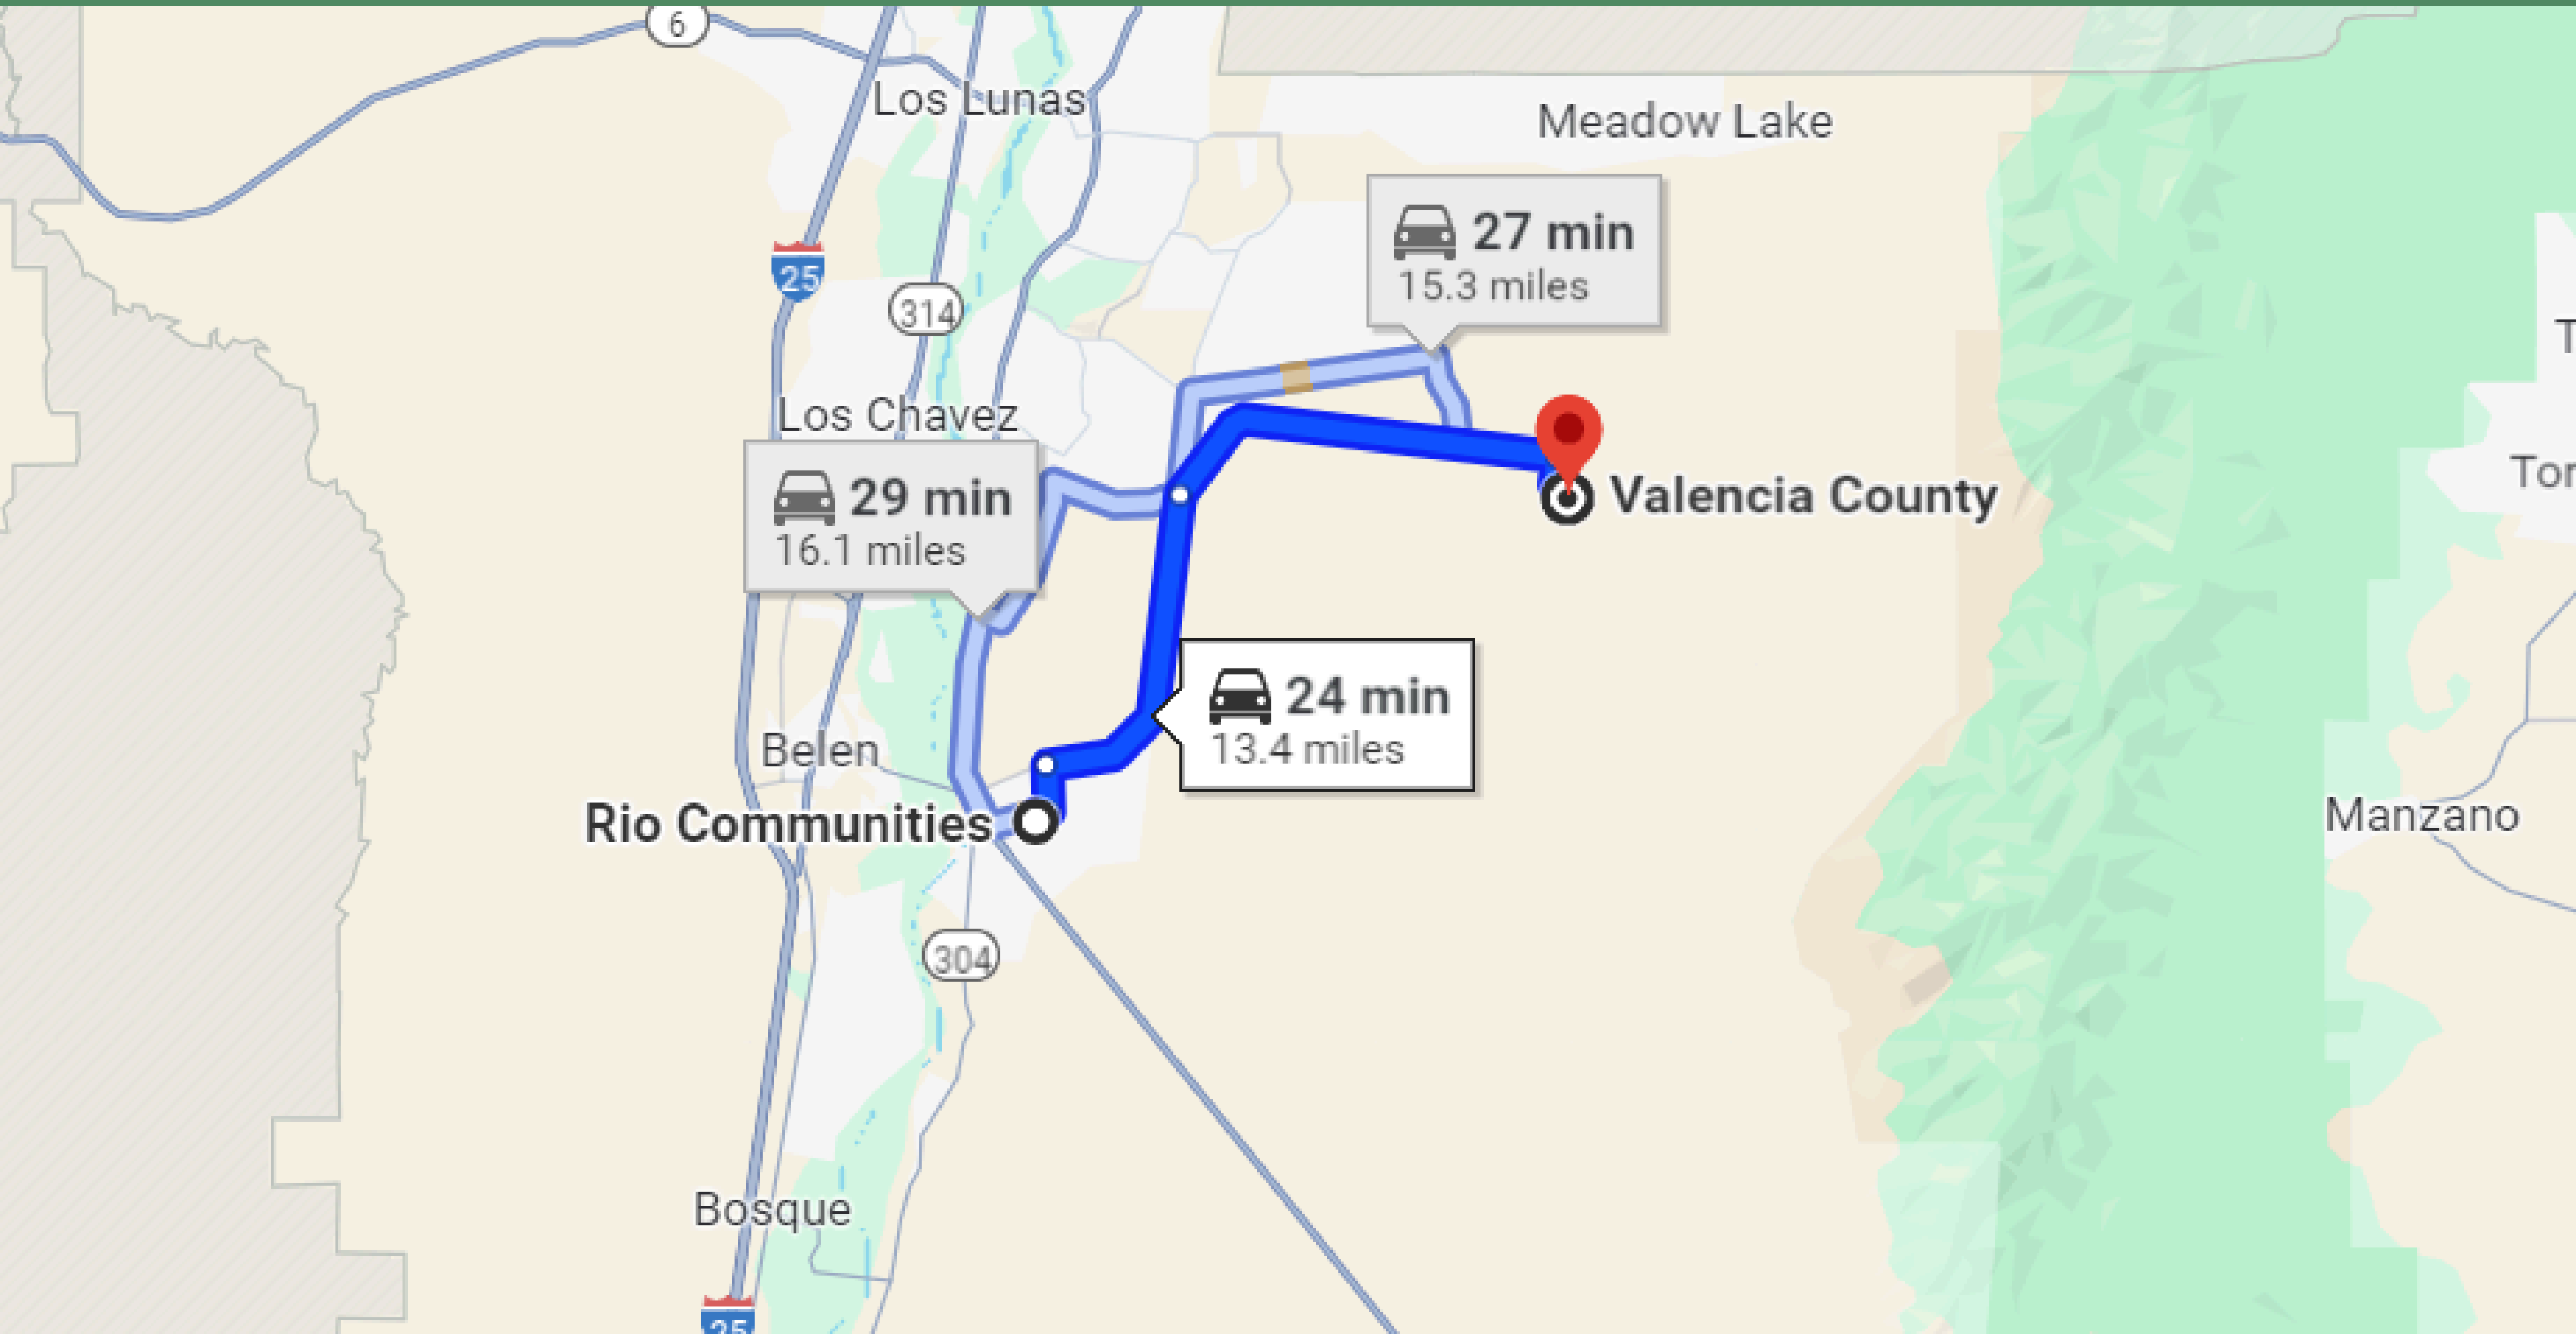

51 MINUTES DRIVE TO ALBUQUERQUE

34 MINUTES DRIVE TO LOS CHAVEZ TOWN

24 MINUTES DRIVE TO RIO COMMUNITIES

28 MINUTES DRIVE TO LOS LUNAS TOWN