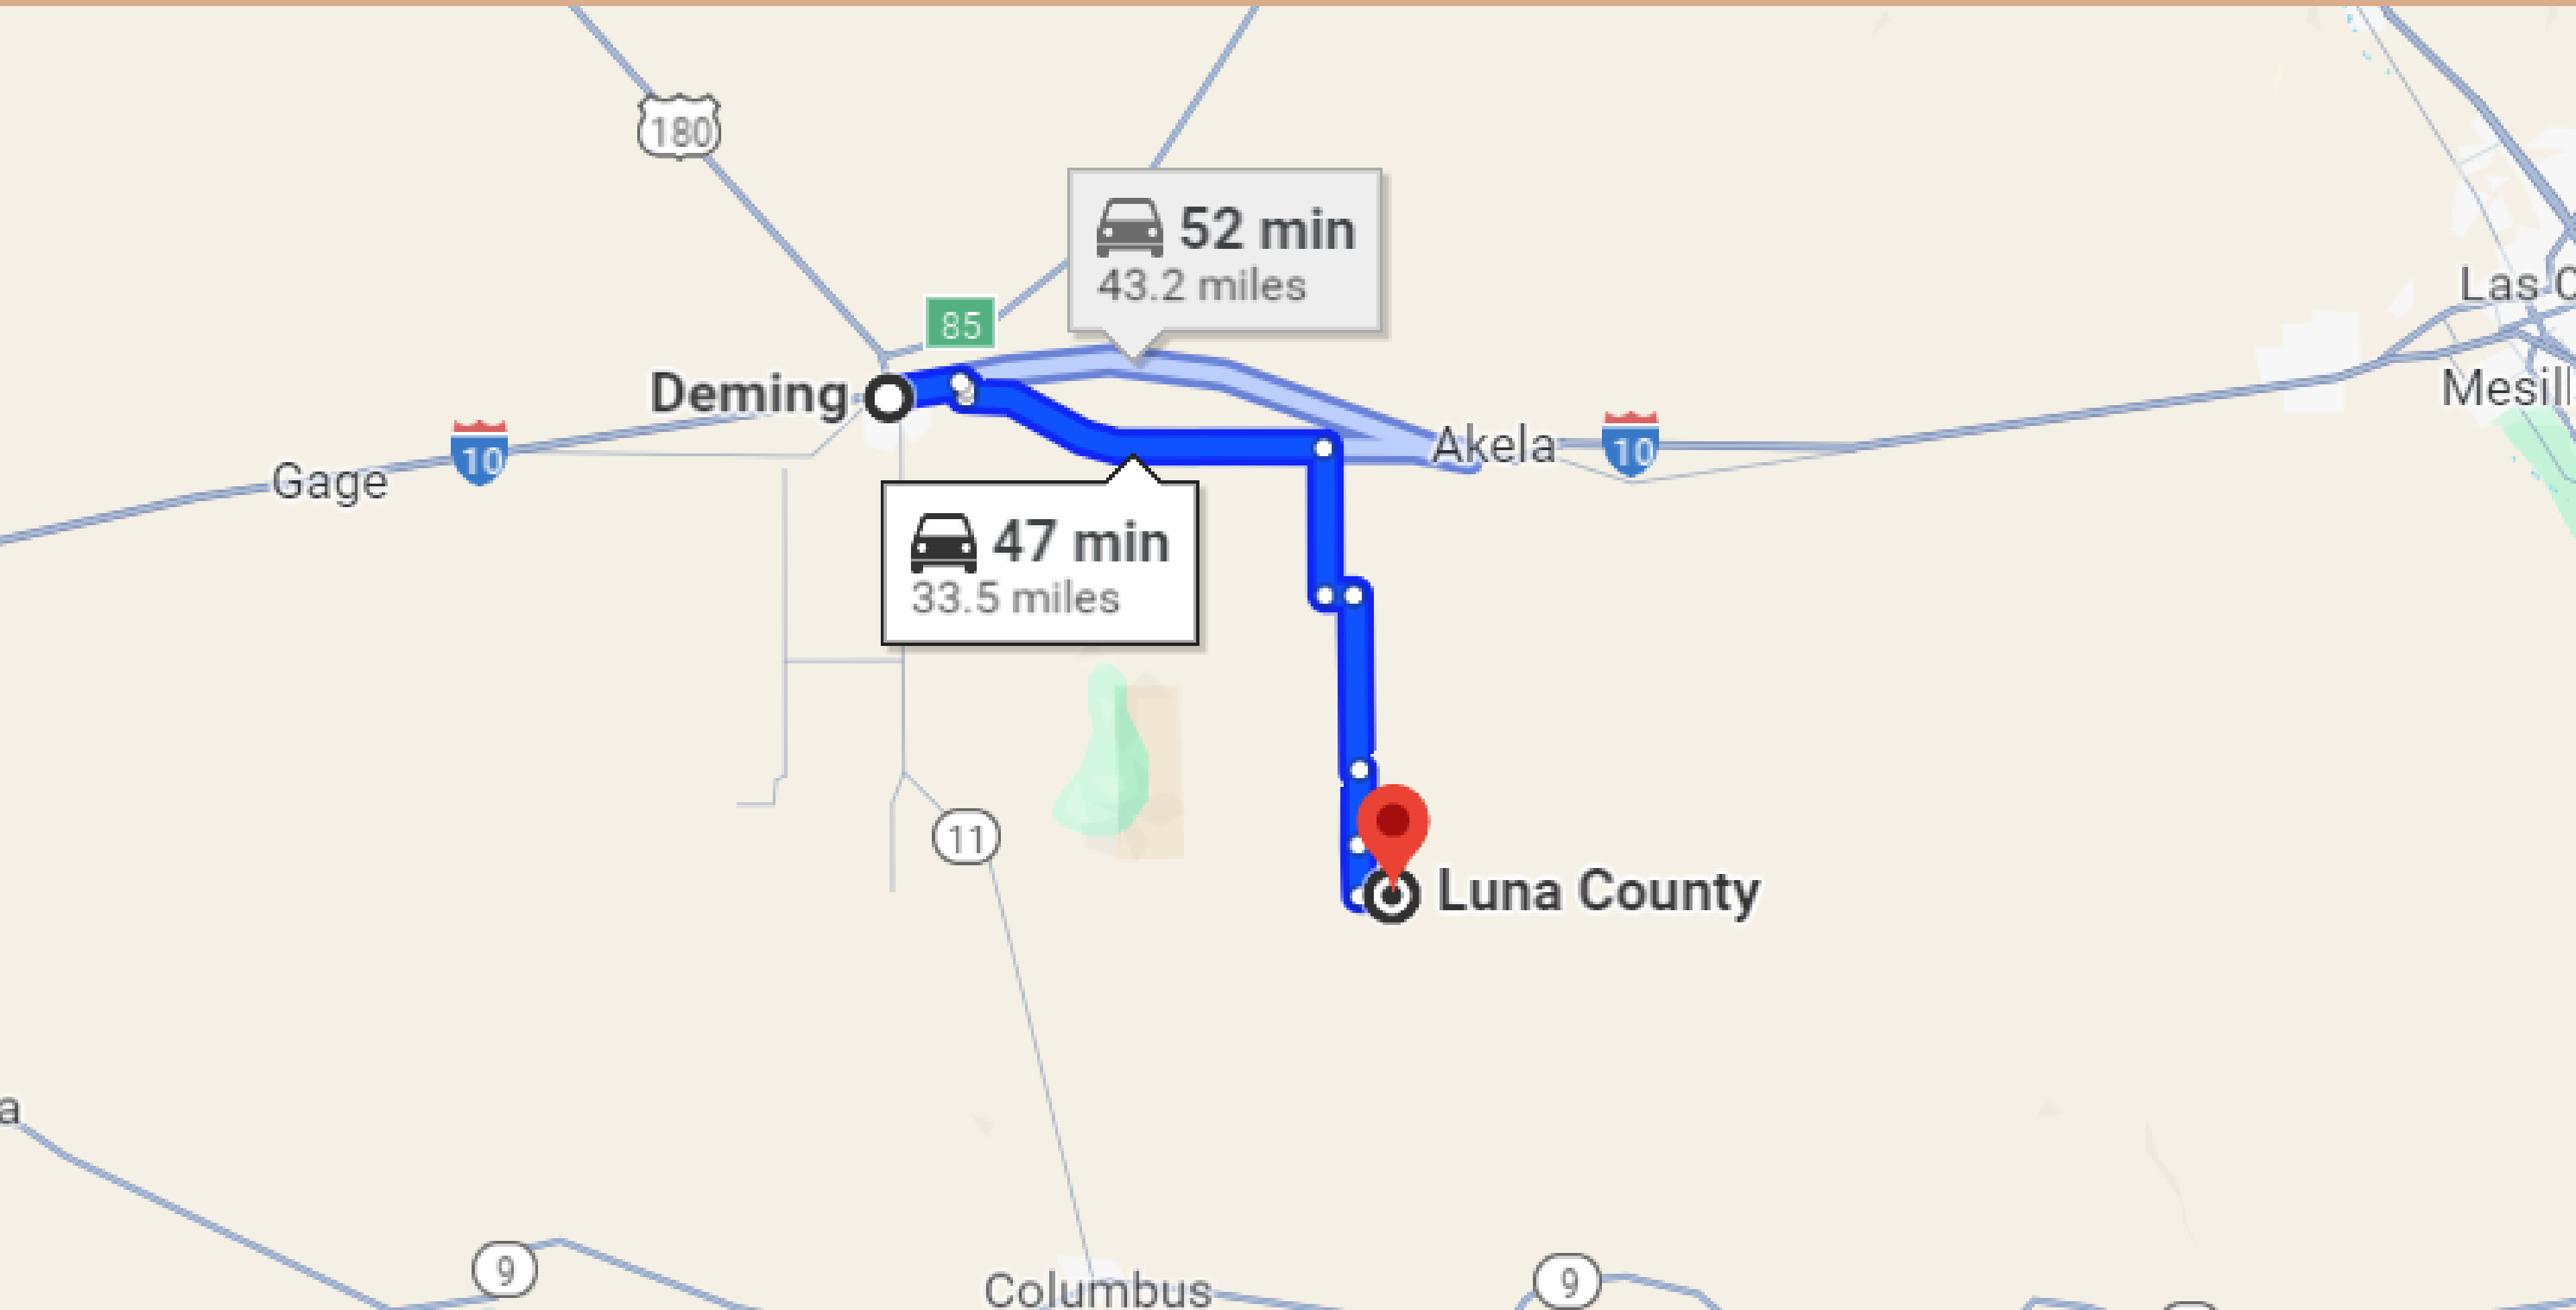

47-MINUTE DRIVE TO DEMING TOWN

1 HR & 17-MINUTE DRIVE TO COLUMBUS TOWN

1 HR & 17-MINUTE DRIVE TO LAS CRUCES TOWN

4 HRS & 10-MINUTE DRIVE TO ALBUQUERQUE