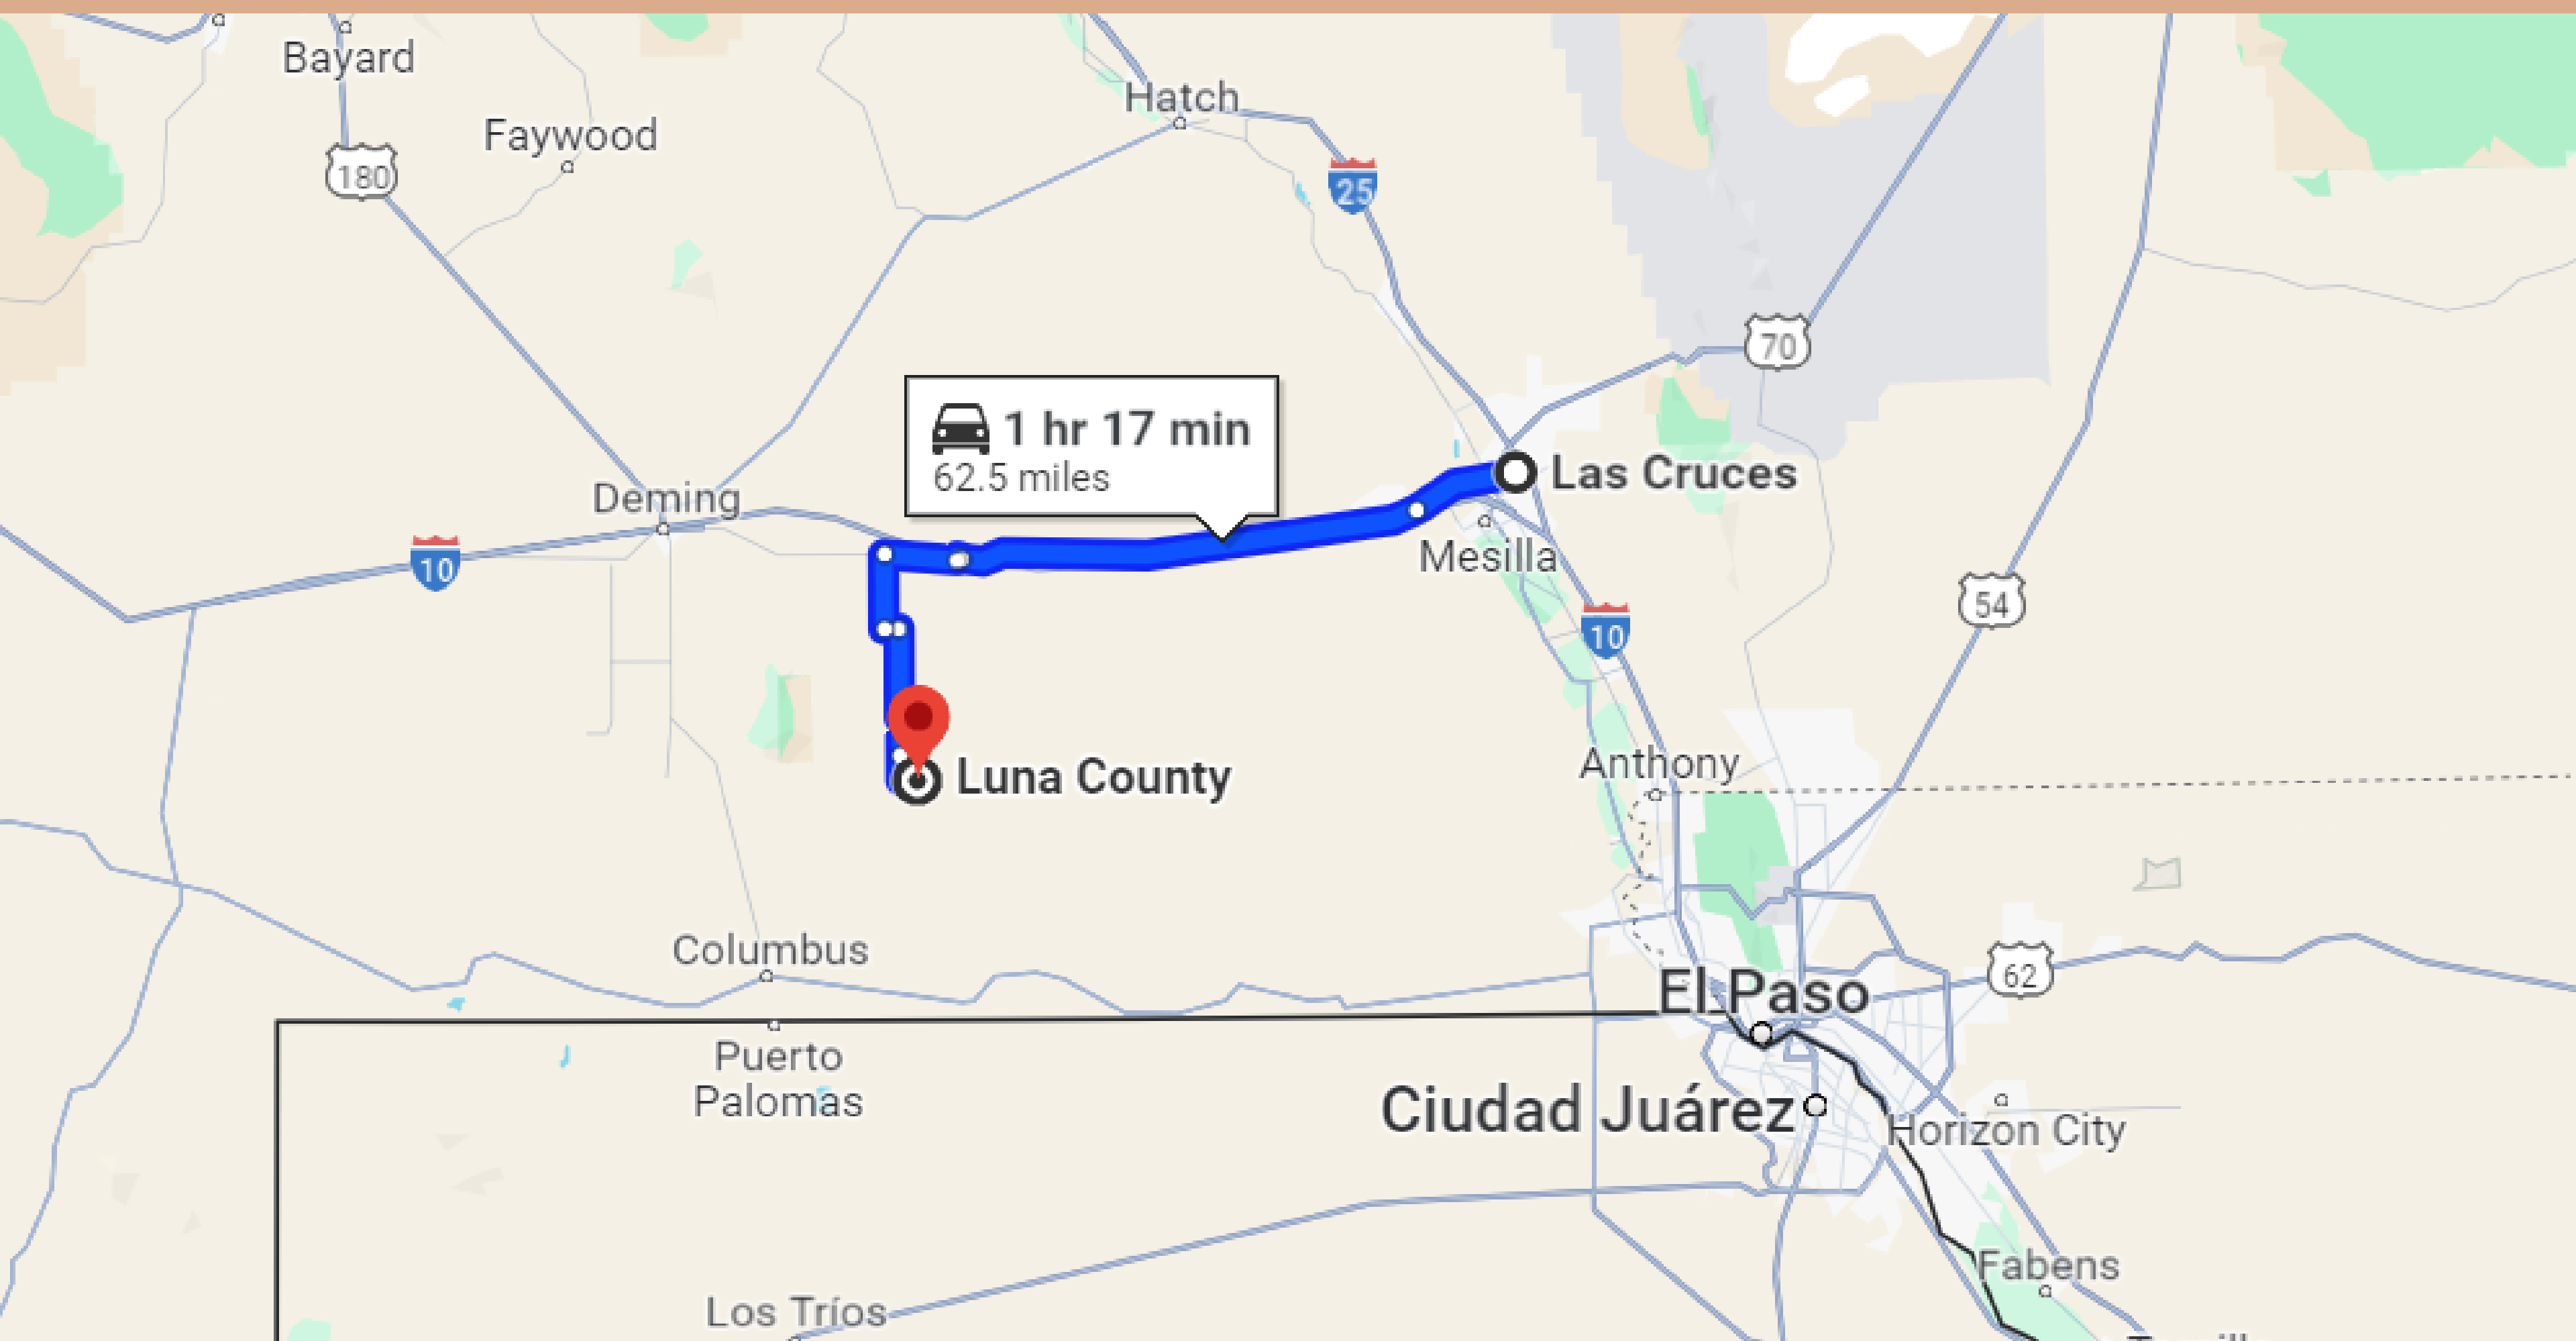

47-MINUTE DRIVE TO DEMING TOWN

1 HR & 17-MINUTE DRIVE TO COLUMBUS TOWN

1 HR & 17-MINUTE DRIVE TO LAS CRUCES TOWN

4 HRS & 10-MINUTE DRIVE TO ALBUQUERQUE