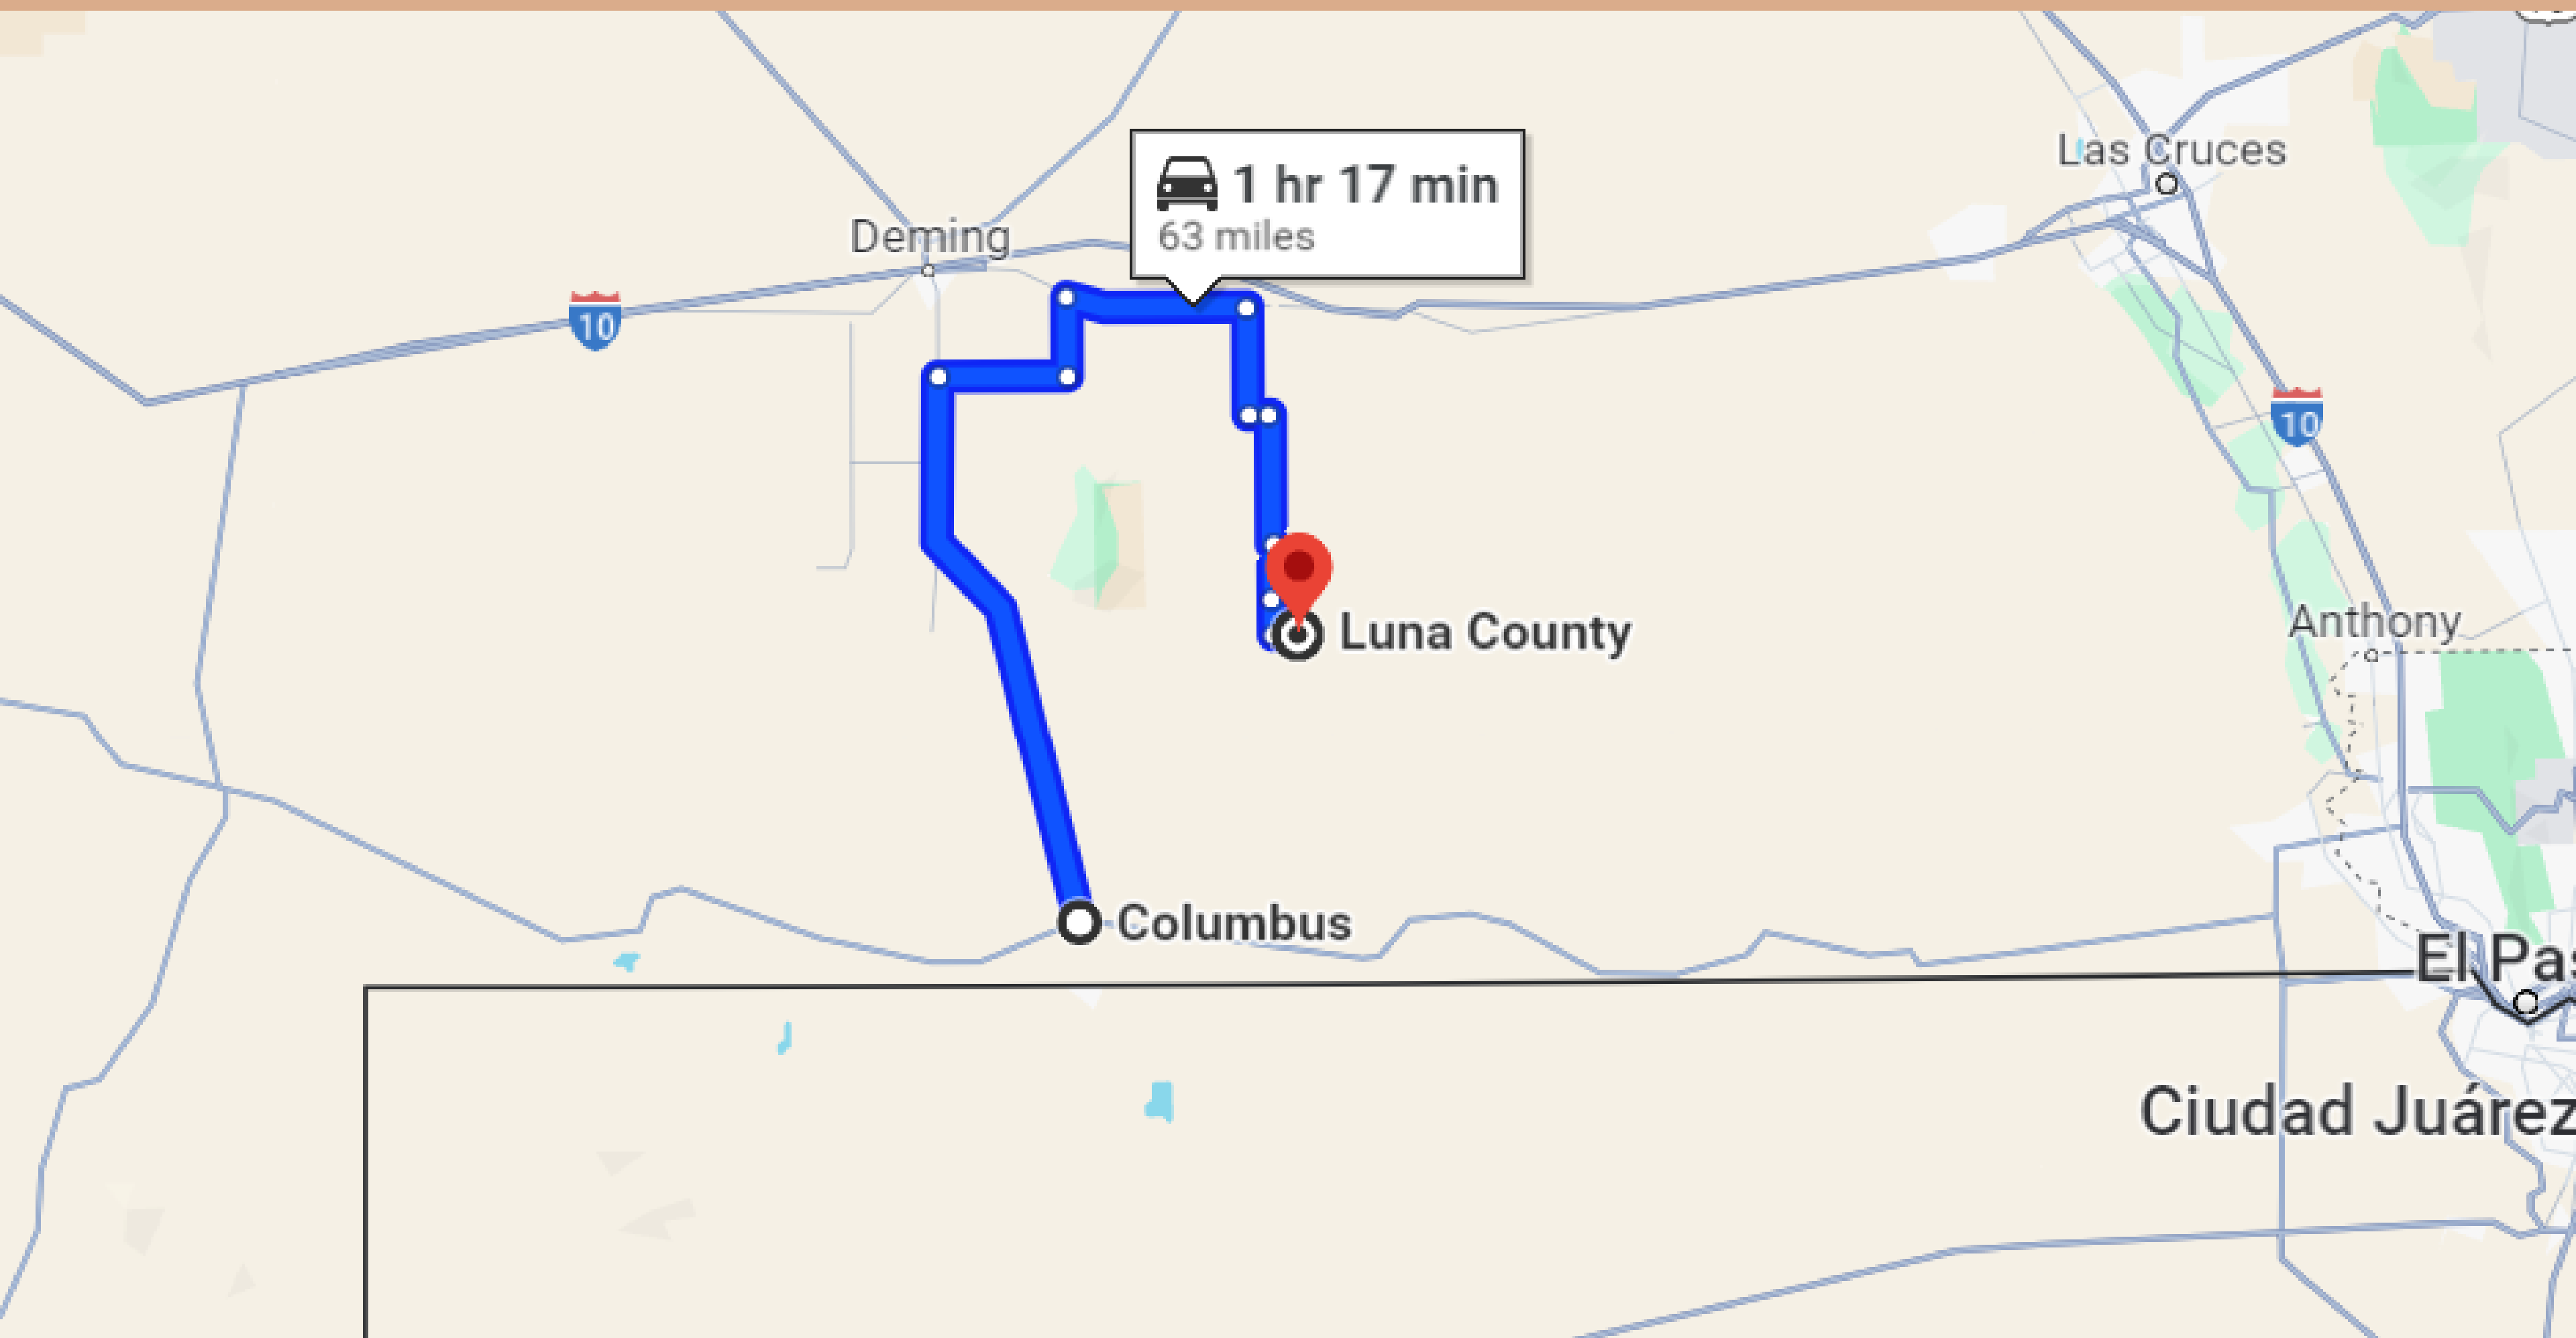

47-MINUTE DRIVE TO DEMING TOWN

1 HR & 17-MINUTE DRIVE TO COLUMBUS TOWN

1 HR & 17-MINUTE DRIVE TO LAS CRUCES TOWN

4 HRS & 10-MINUTE DRIVE TO ALBUQUERQUE