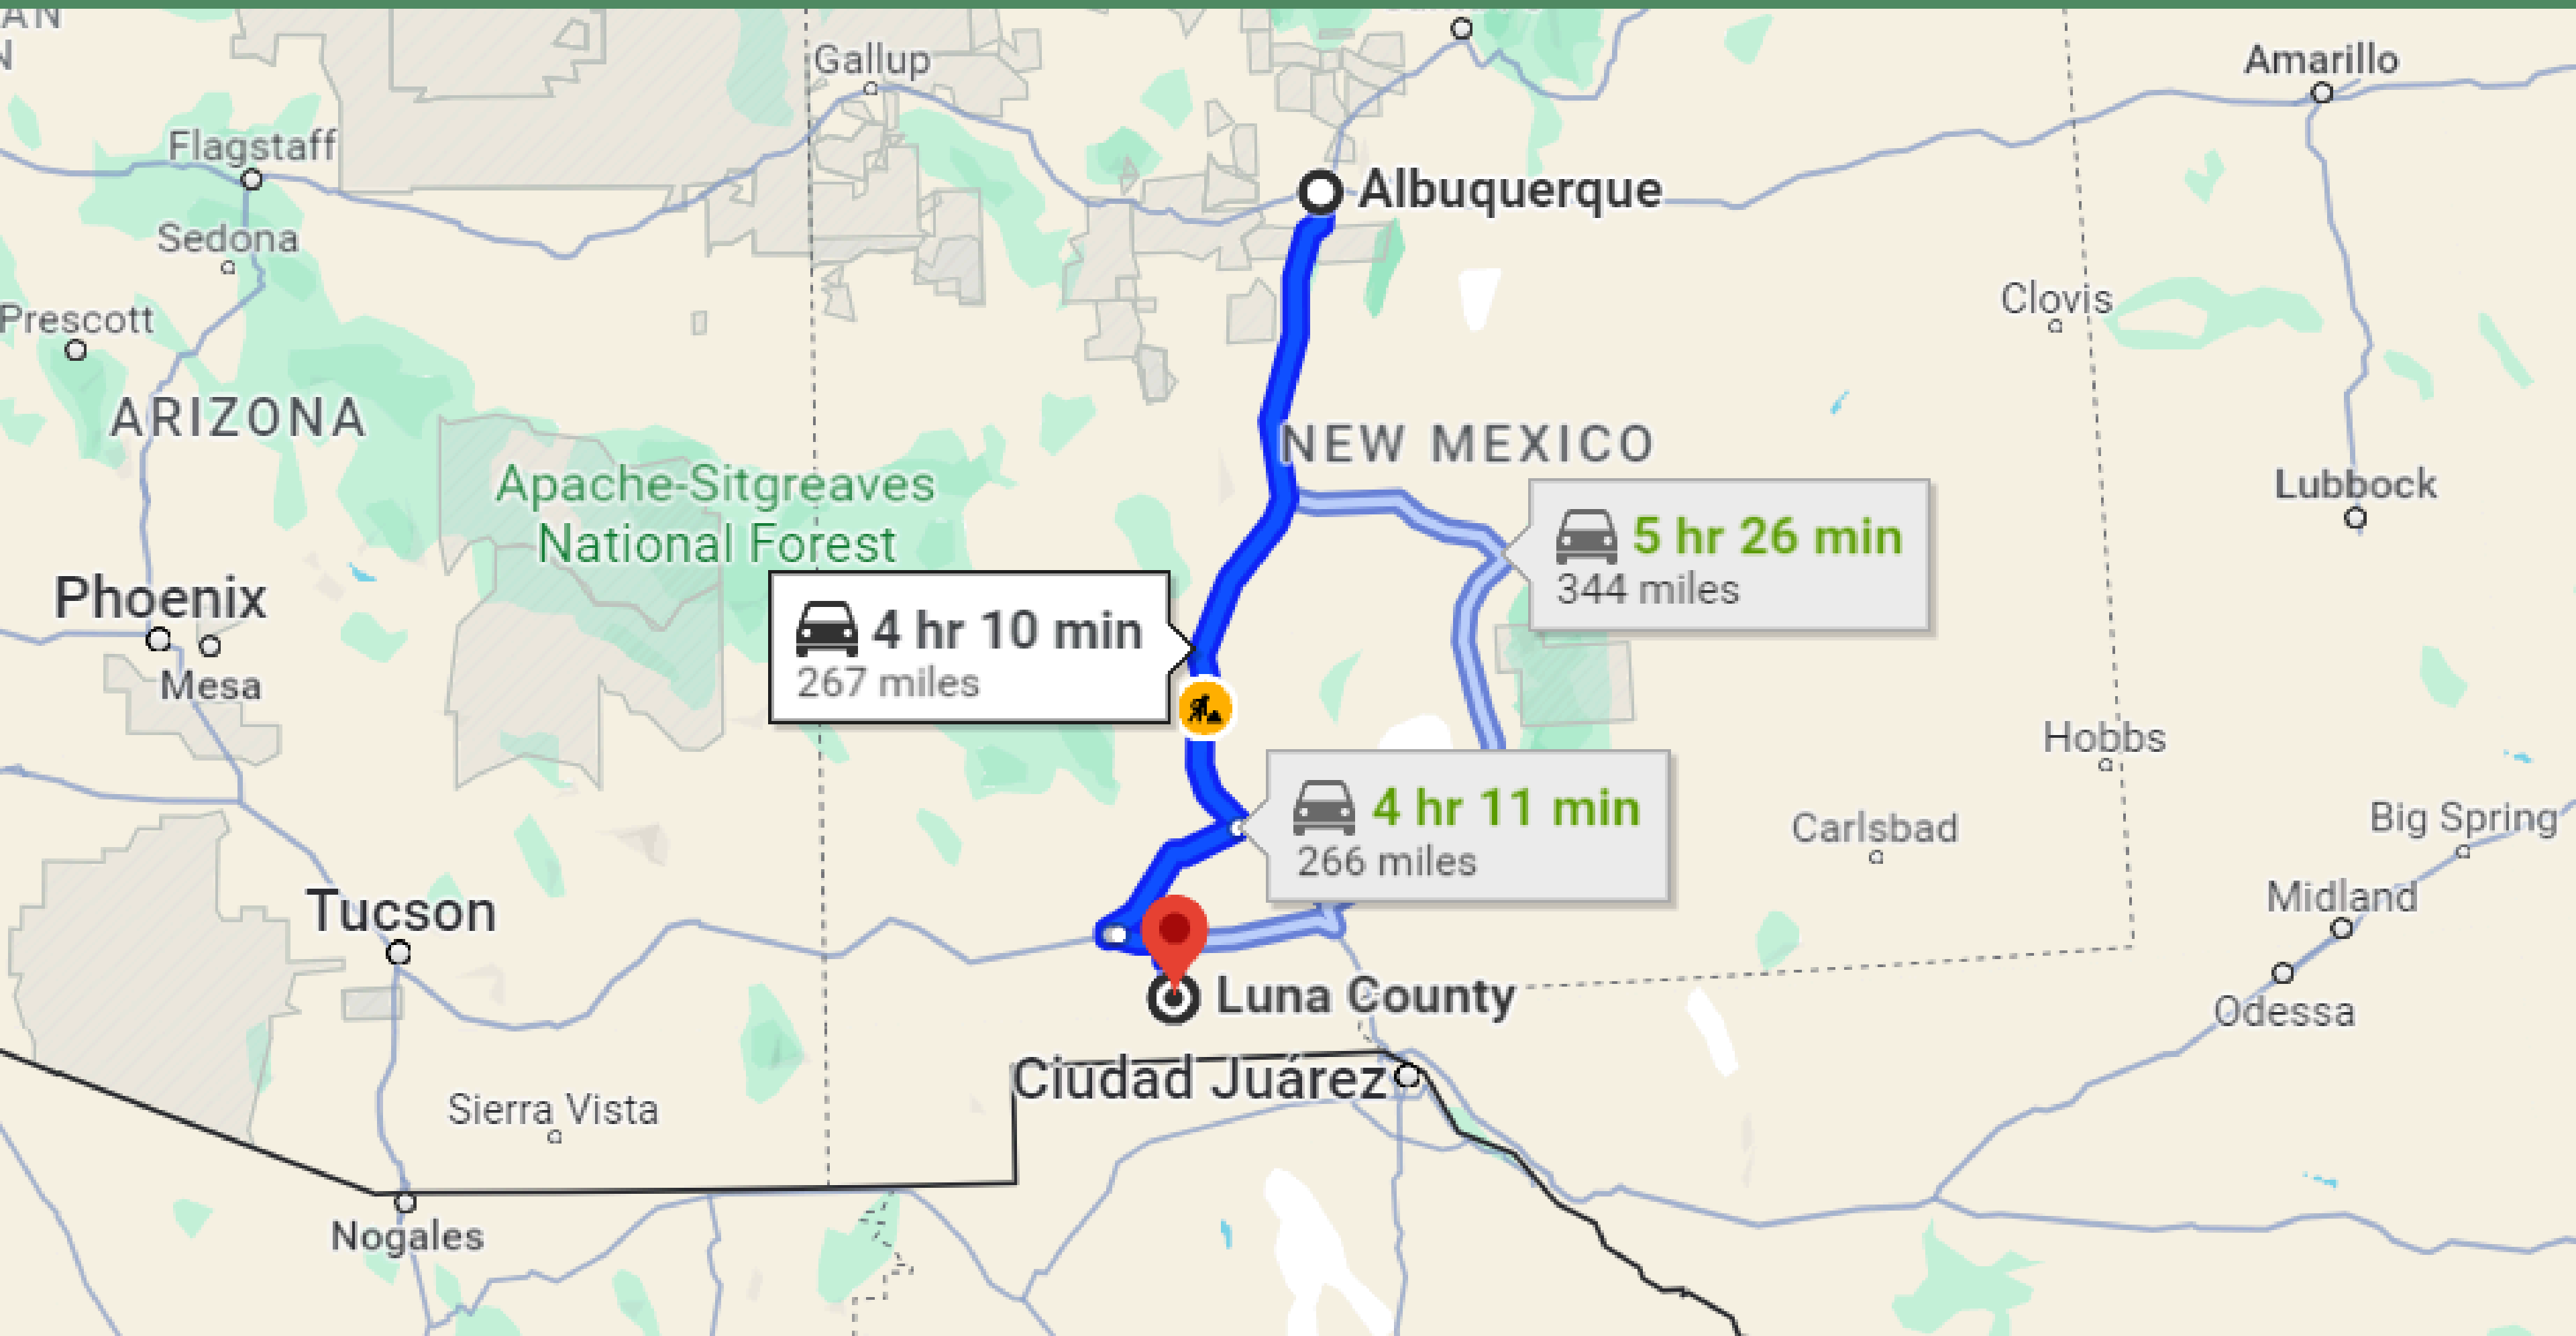

# 4 HRS DRIVE TO ALBUQUERQUE

# 1 HR & 17-MINUTE DRIVE TO COLUMBUS TOWN

# 47-MINUTE DRIVE TO DEMING TOWN

# 1 HR & 17-MINUTE DRIVE TO LAS CRUCES