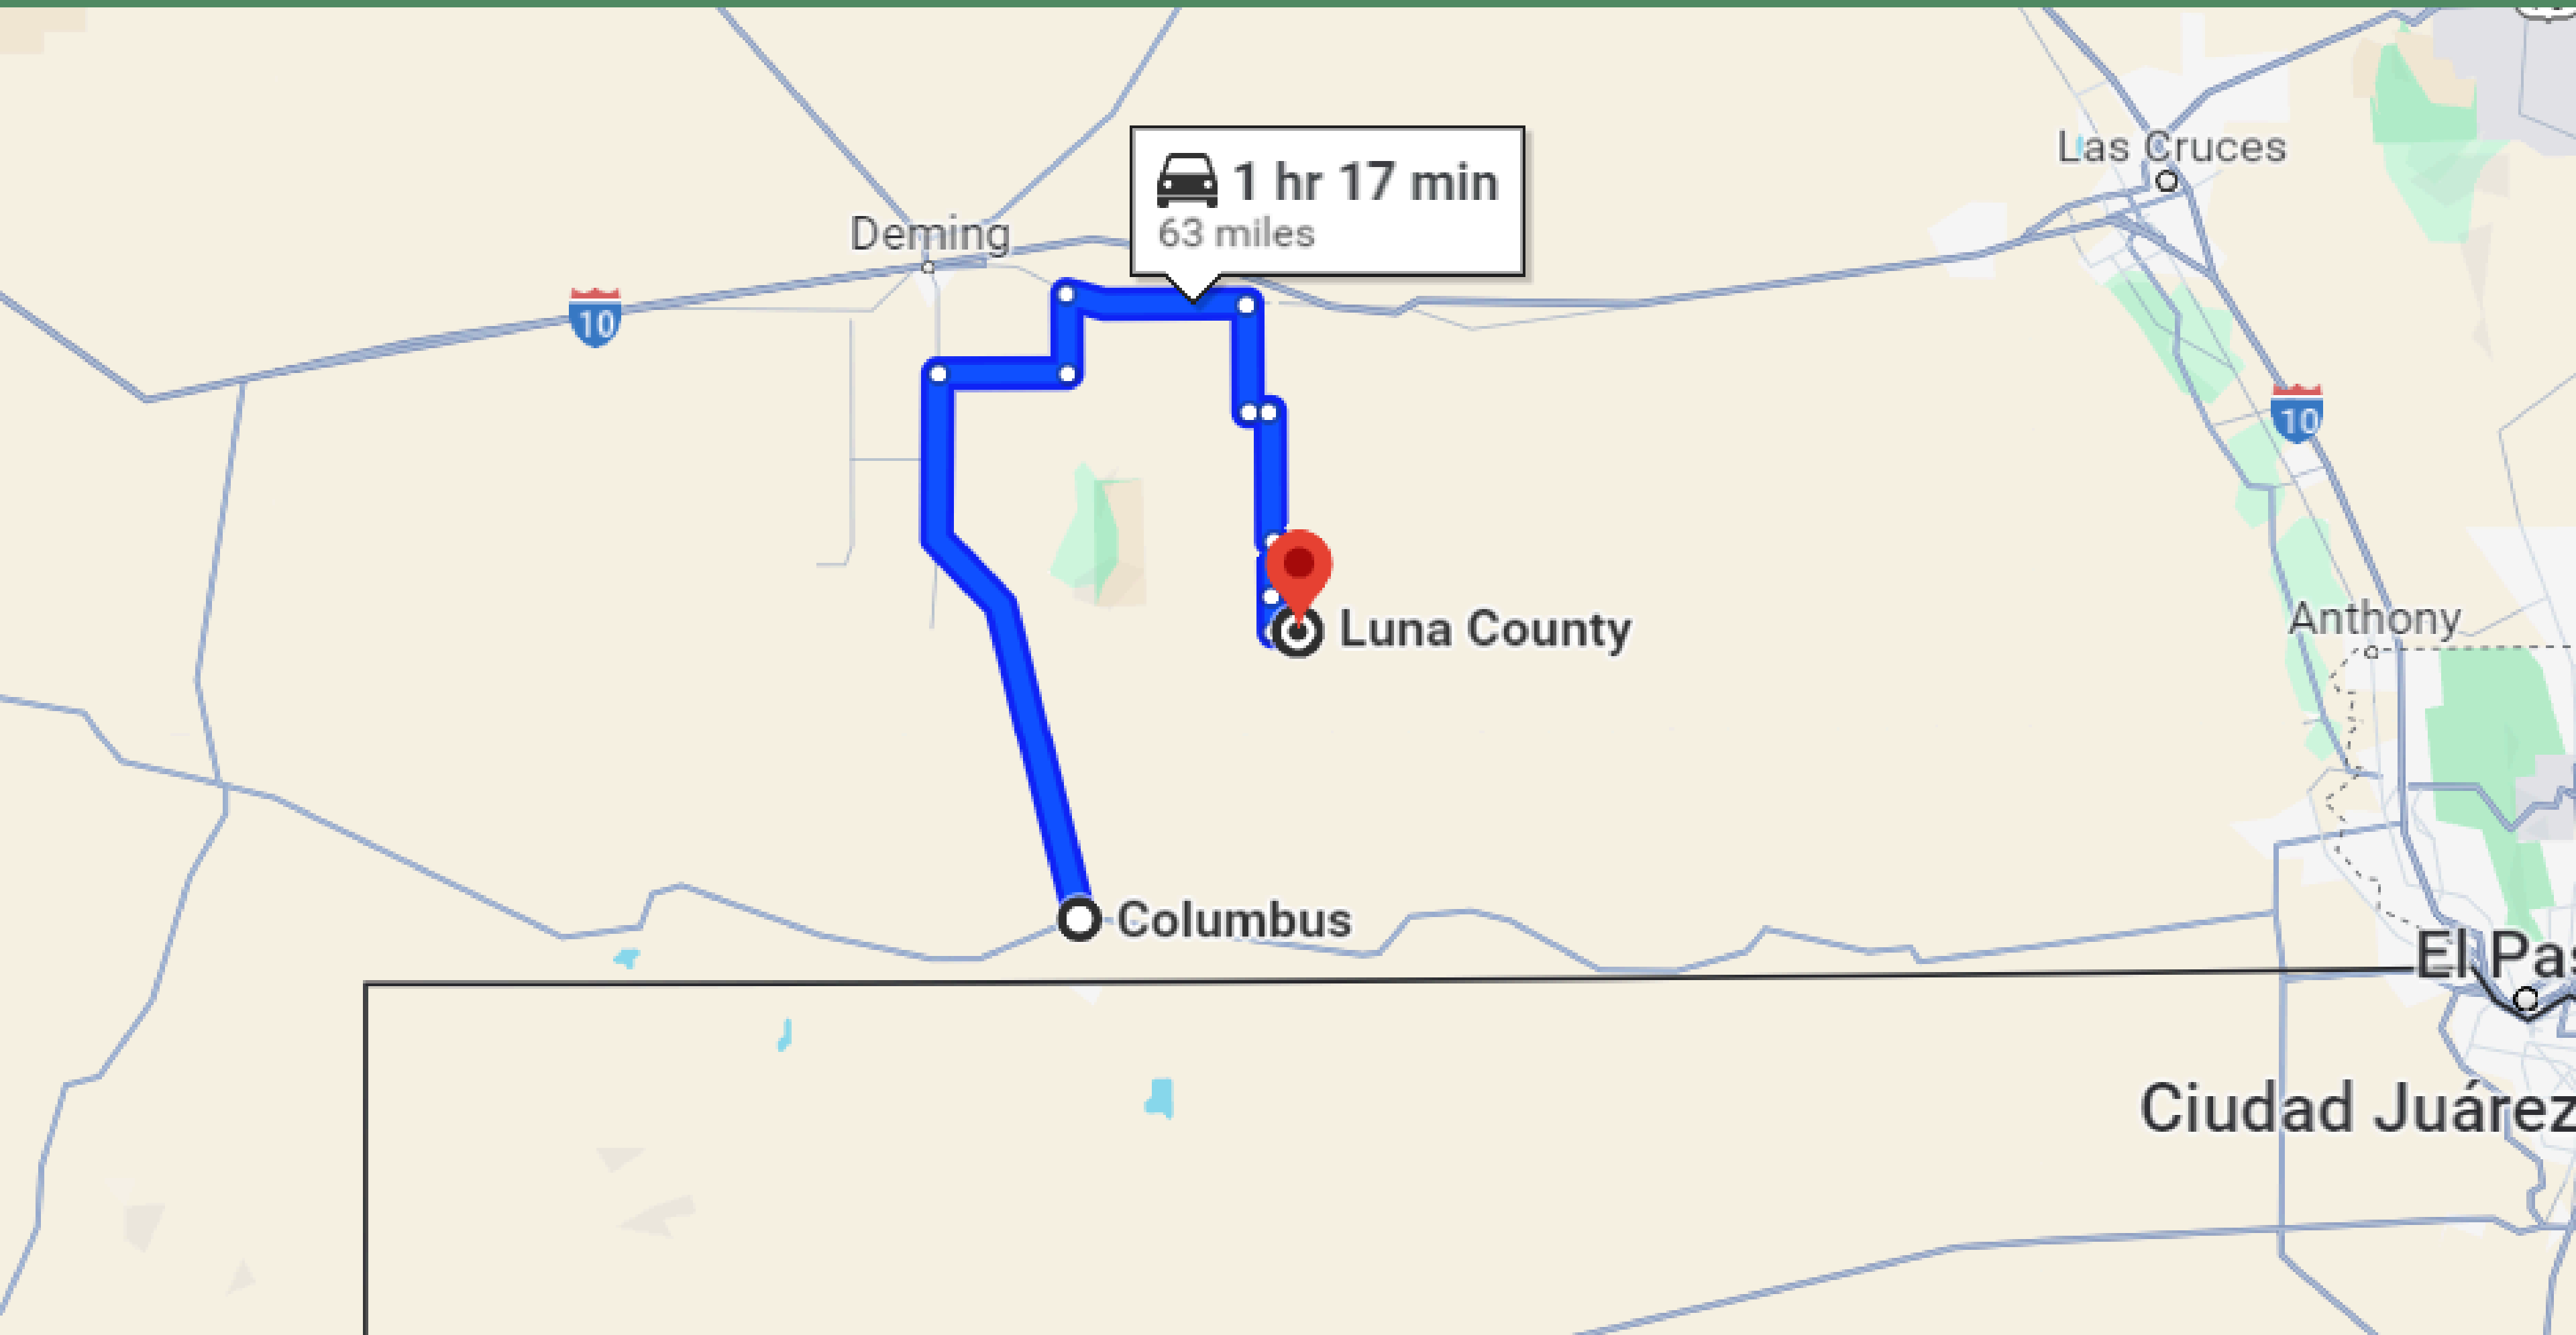

# 4 HRS DRIVE TO ALBUQUERQUE

# 1 HR & 17-MINUTE DRIVE TO COLUMBUS TOWN

# 47-MINUTE DRIVE TO DEMING TOWN

# 1 HR & 17-MINUTE DRIVE TO LAS CRUCES