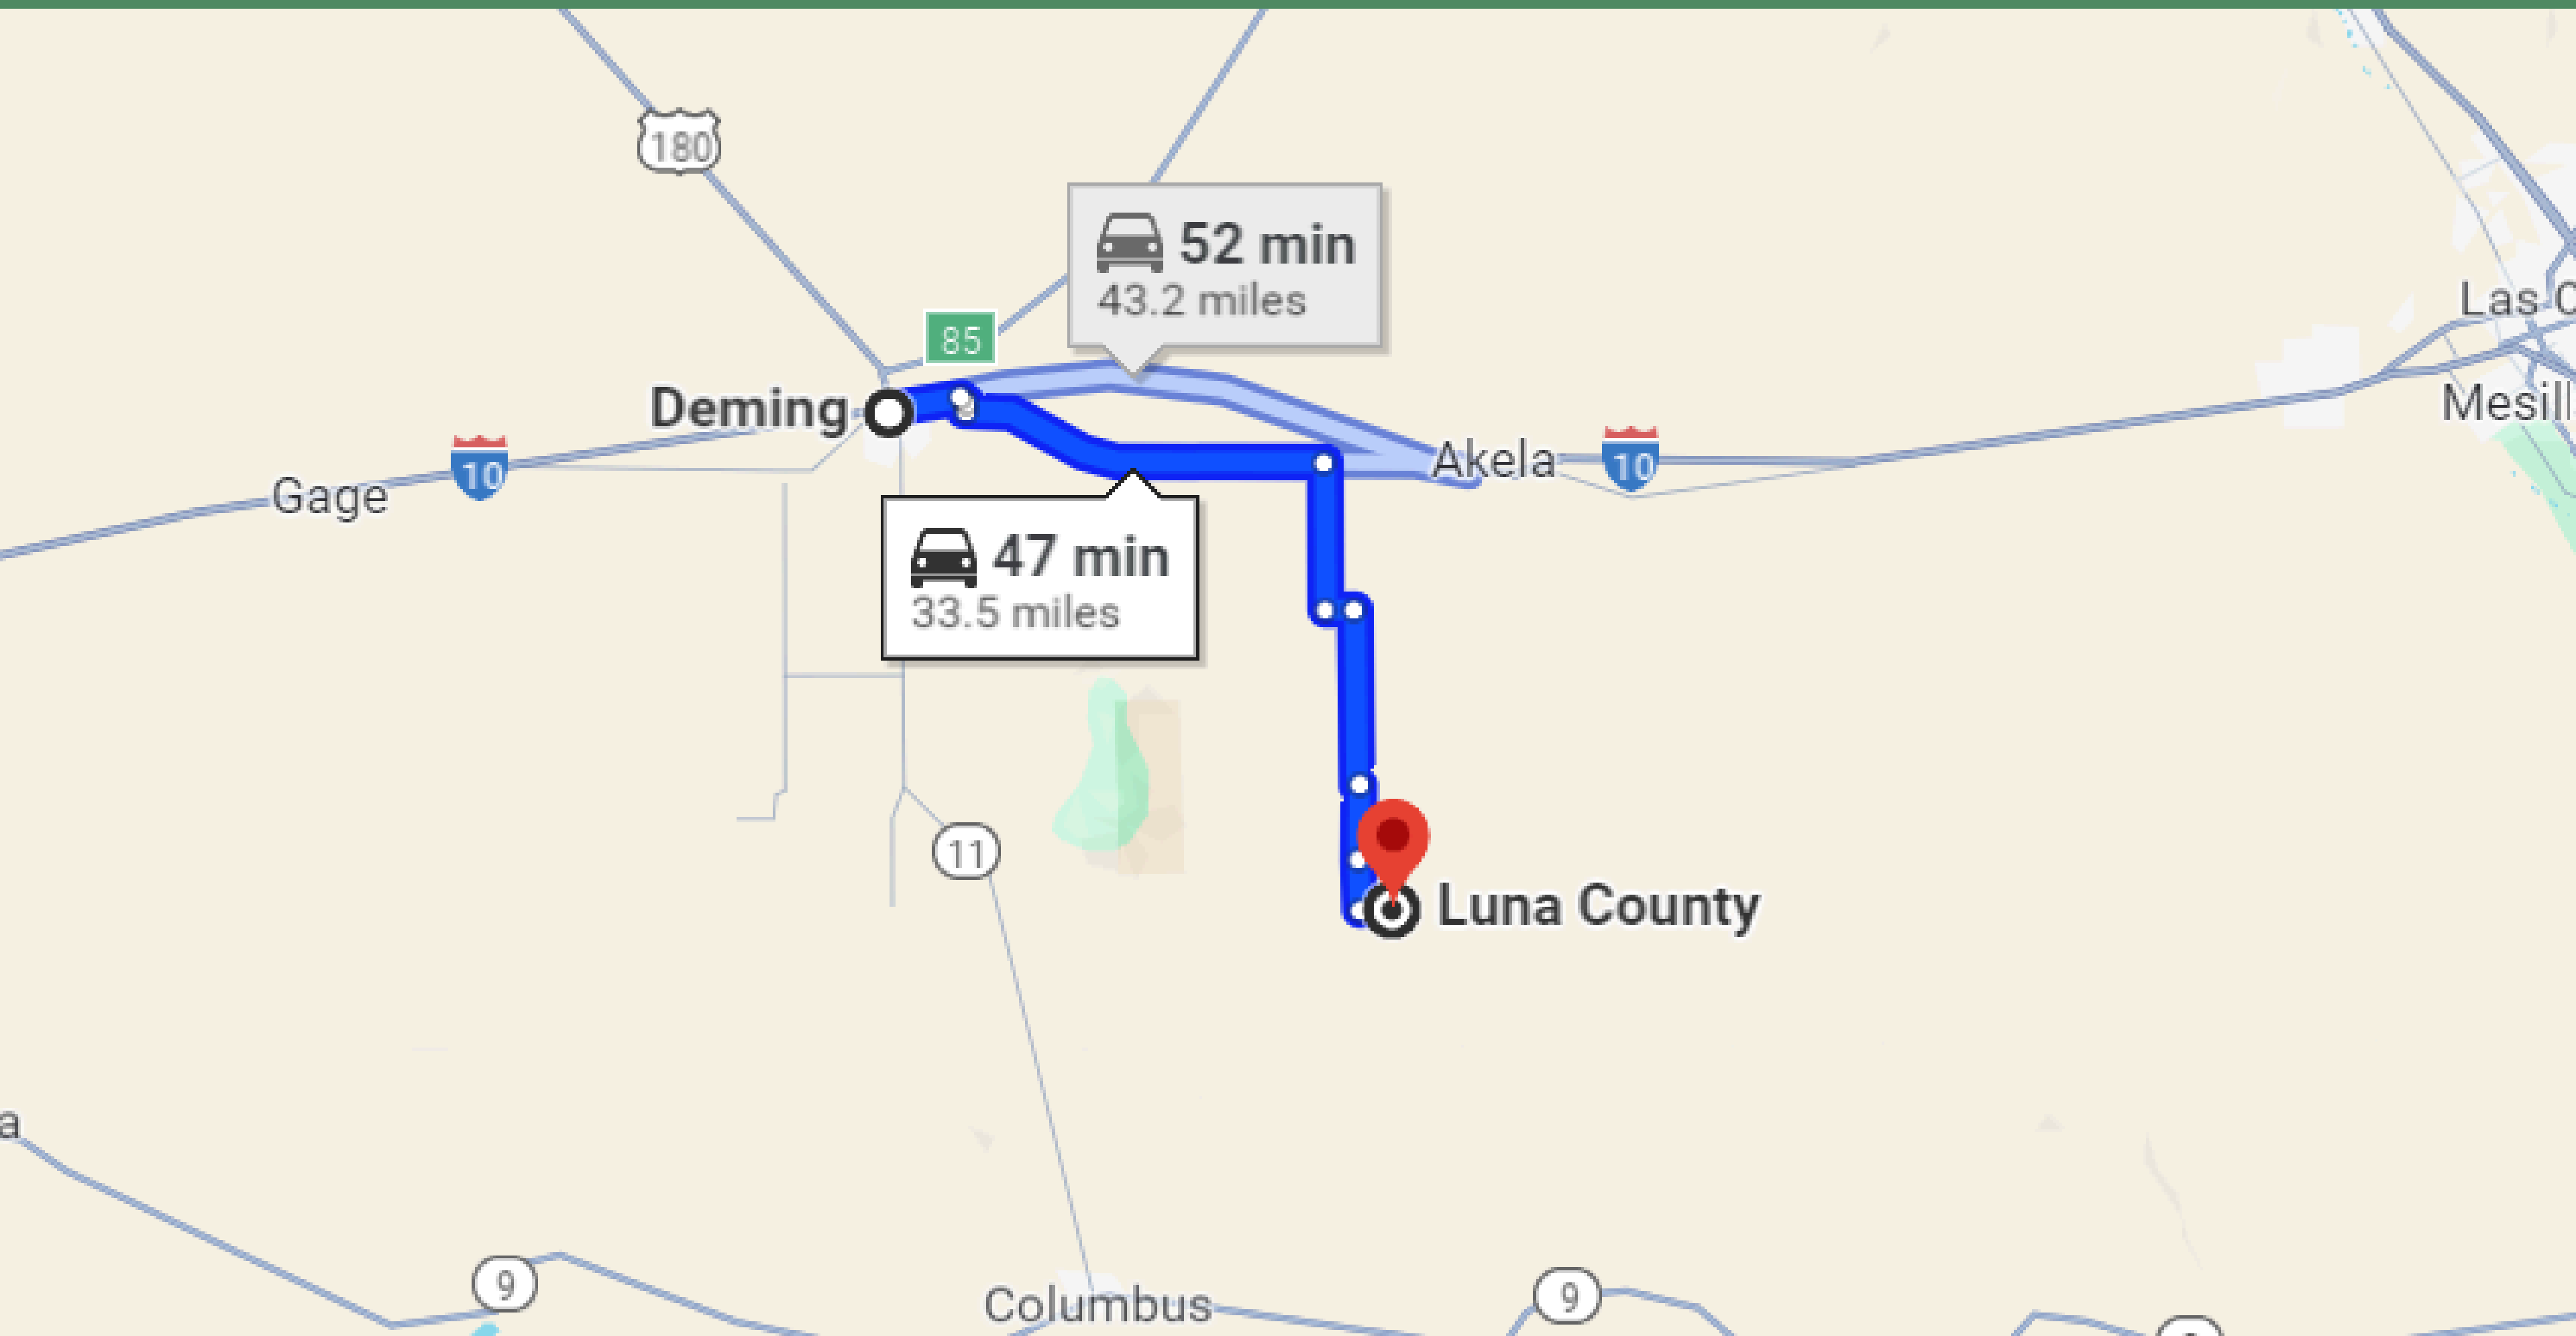

# 4 HRS DRIVE TO ALBUQUERQUE

# 1 HR & 17-MINUTE DRIVE TO COLUMBUS TOWN

# 47-MINUTE DRIVE TO DEMING TOWN

# 1 HR & 17-MINUTE DRIVE TO LAS CRUCES