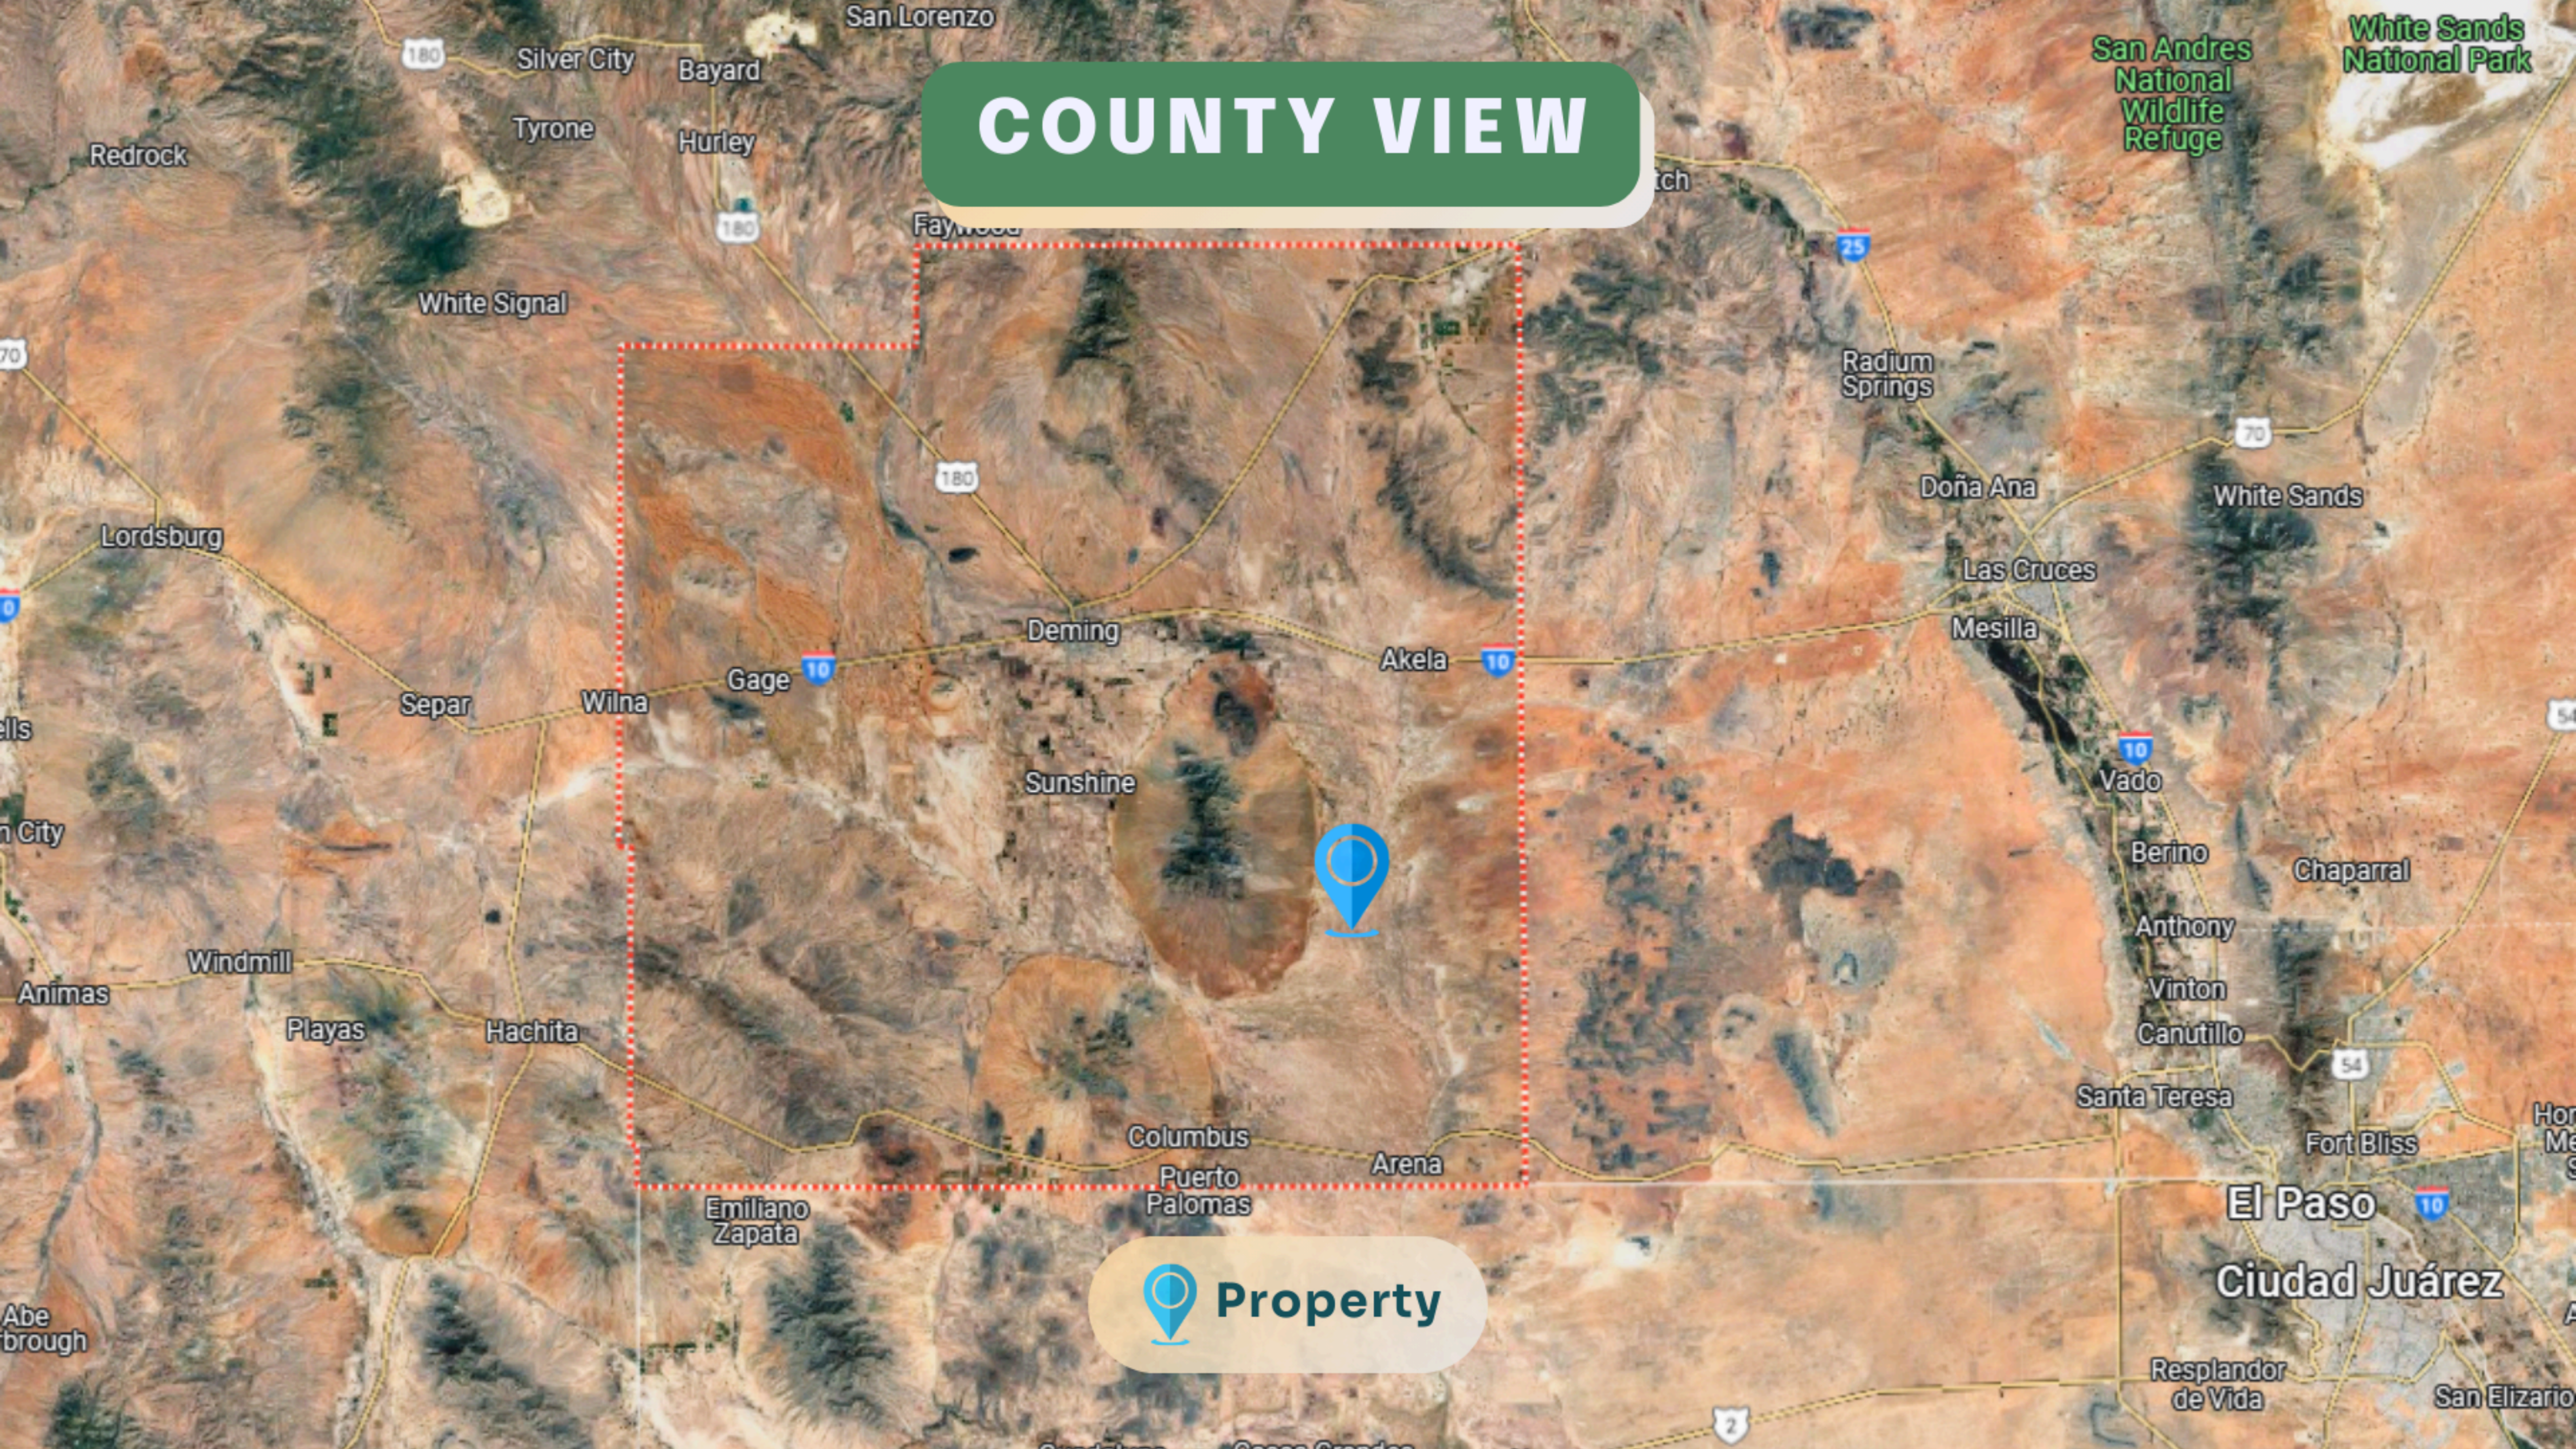

COUNTY VIEW

Property