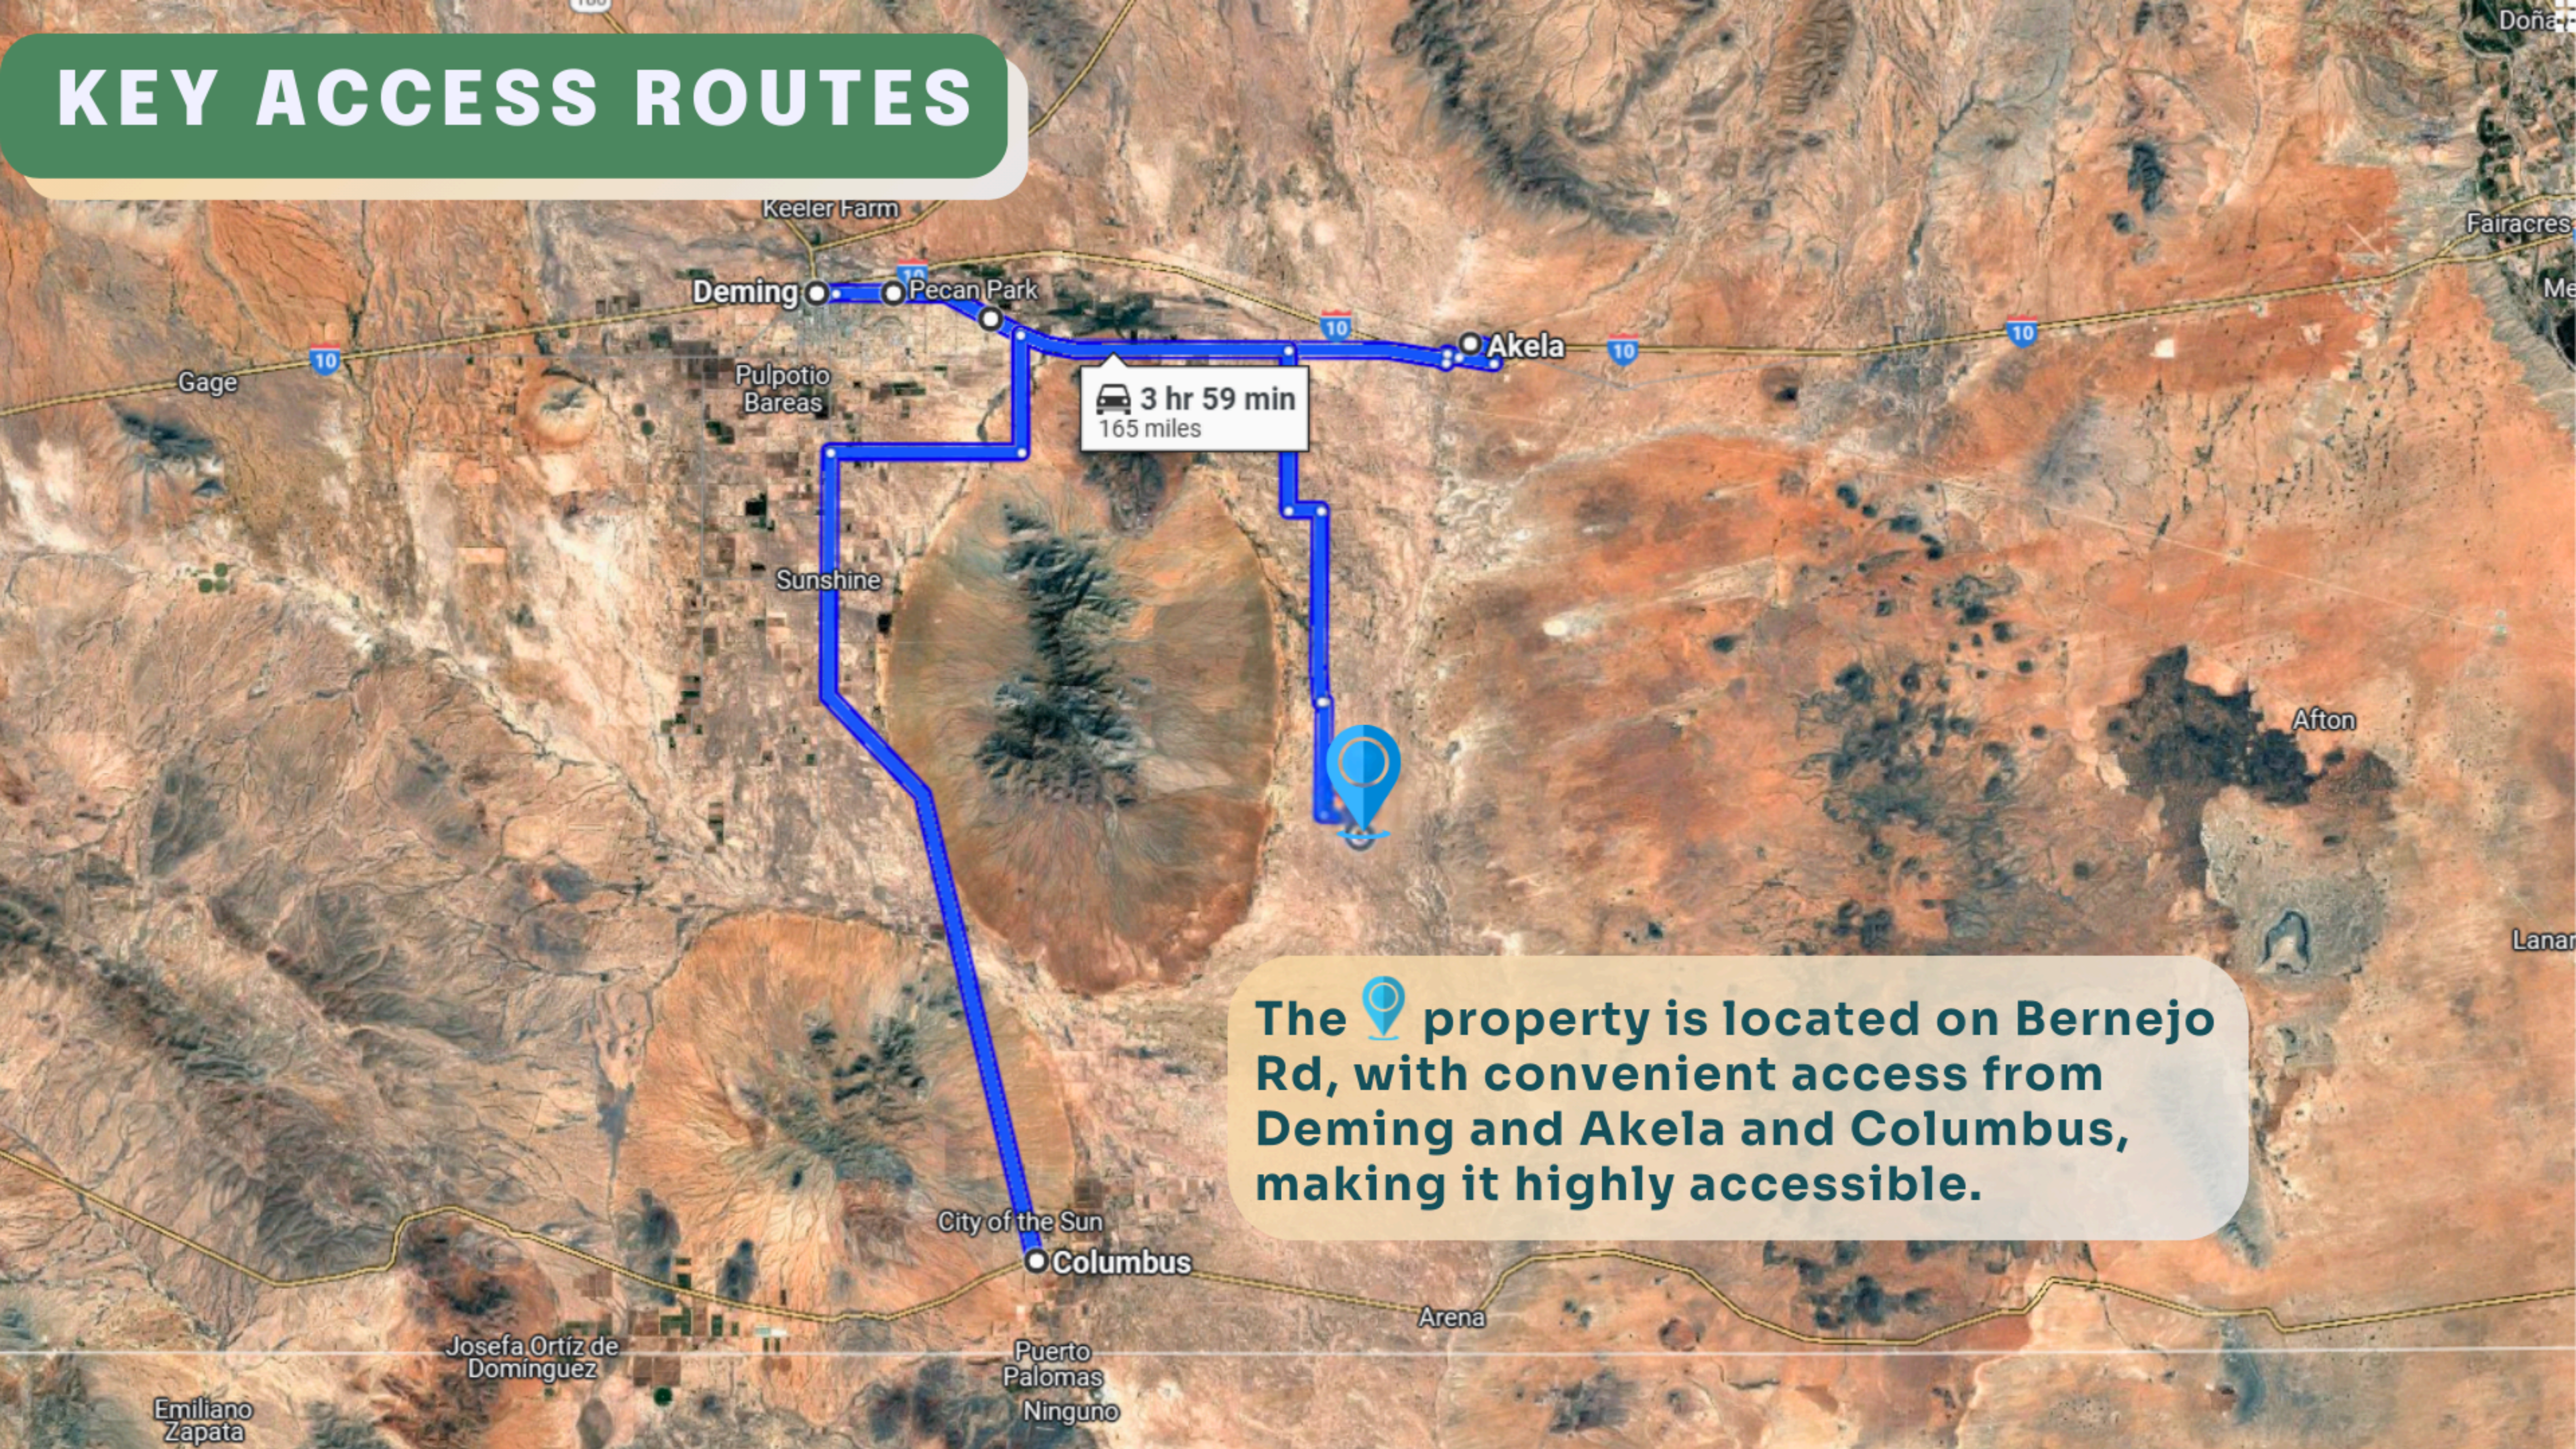

# TOWN VIEW

Recently viewed

Sunshine

 **Property**

# KEY ACCESS ROUTES

 3 hr 59 min  
165 miles

The  property is located on Bernejo Rd, with convenient access from Deming and Akela and Columbus, making it highly accessible.

# DRIVING DIRECTIONS

Keeler Farm

Deming

Pecan Park

Ventura

Adobe Deli  
Recently viewed

Pulpotio  
Bareas

La Hacienda

Rockhound State Park  
Recently viewed

Sunshine

Akela

43 min  
25.7 miles

Take County Rd AO32 to NM-549 W (6 min, 3.0 mi), then turn right onto NM-549 W (5 min, 5.0 mi). Continue on Franklin Rd SE and take Marana Rd to Bernejo Rd. The  property is on the right.