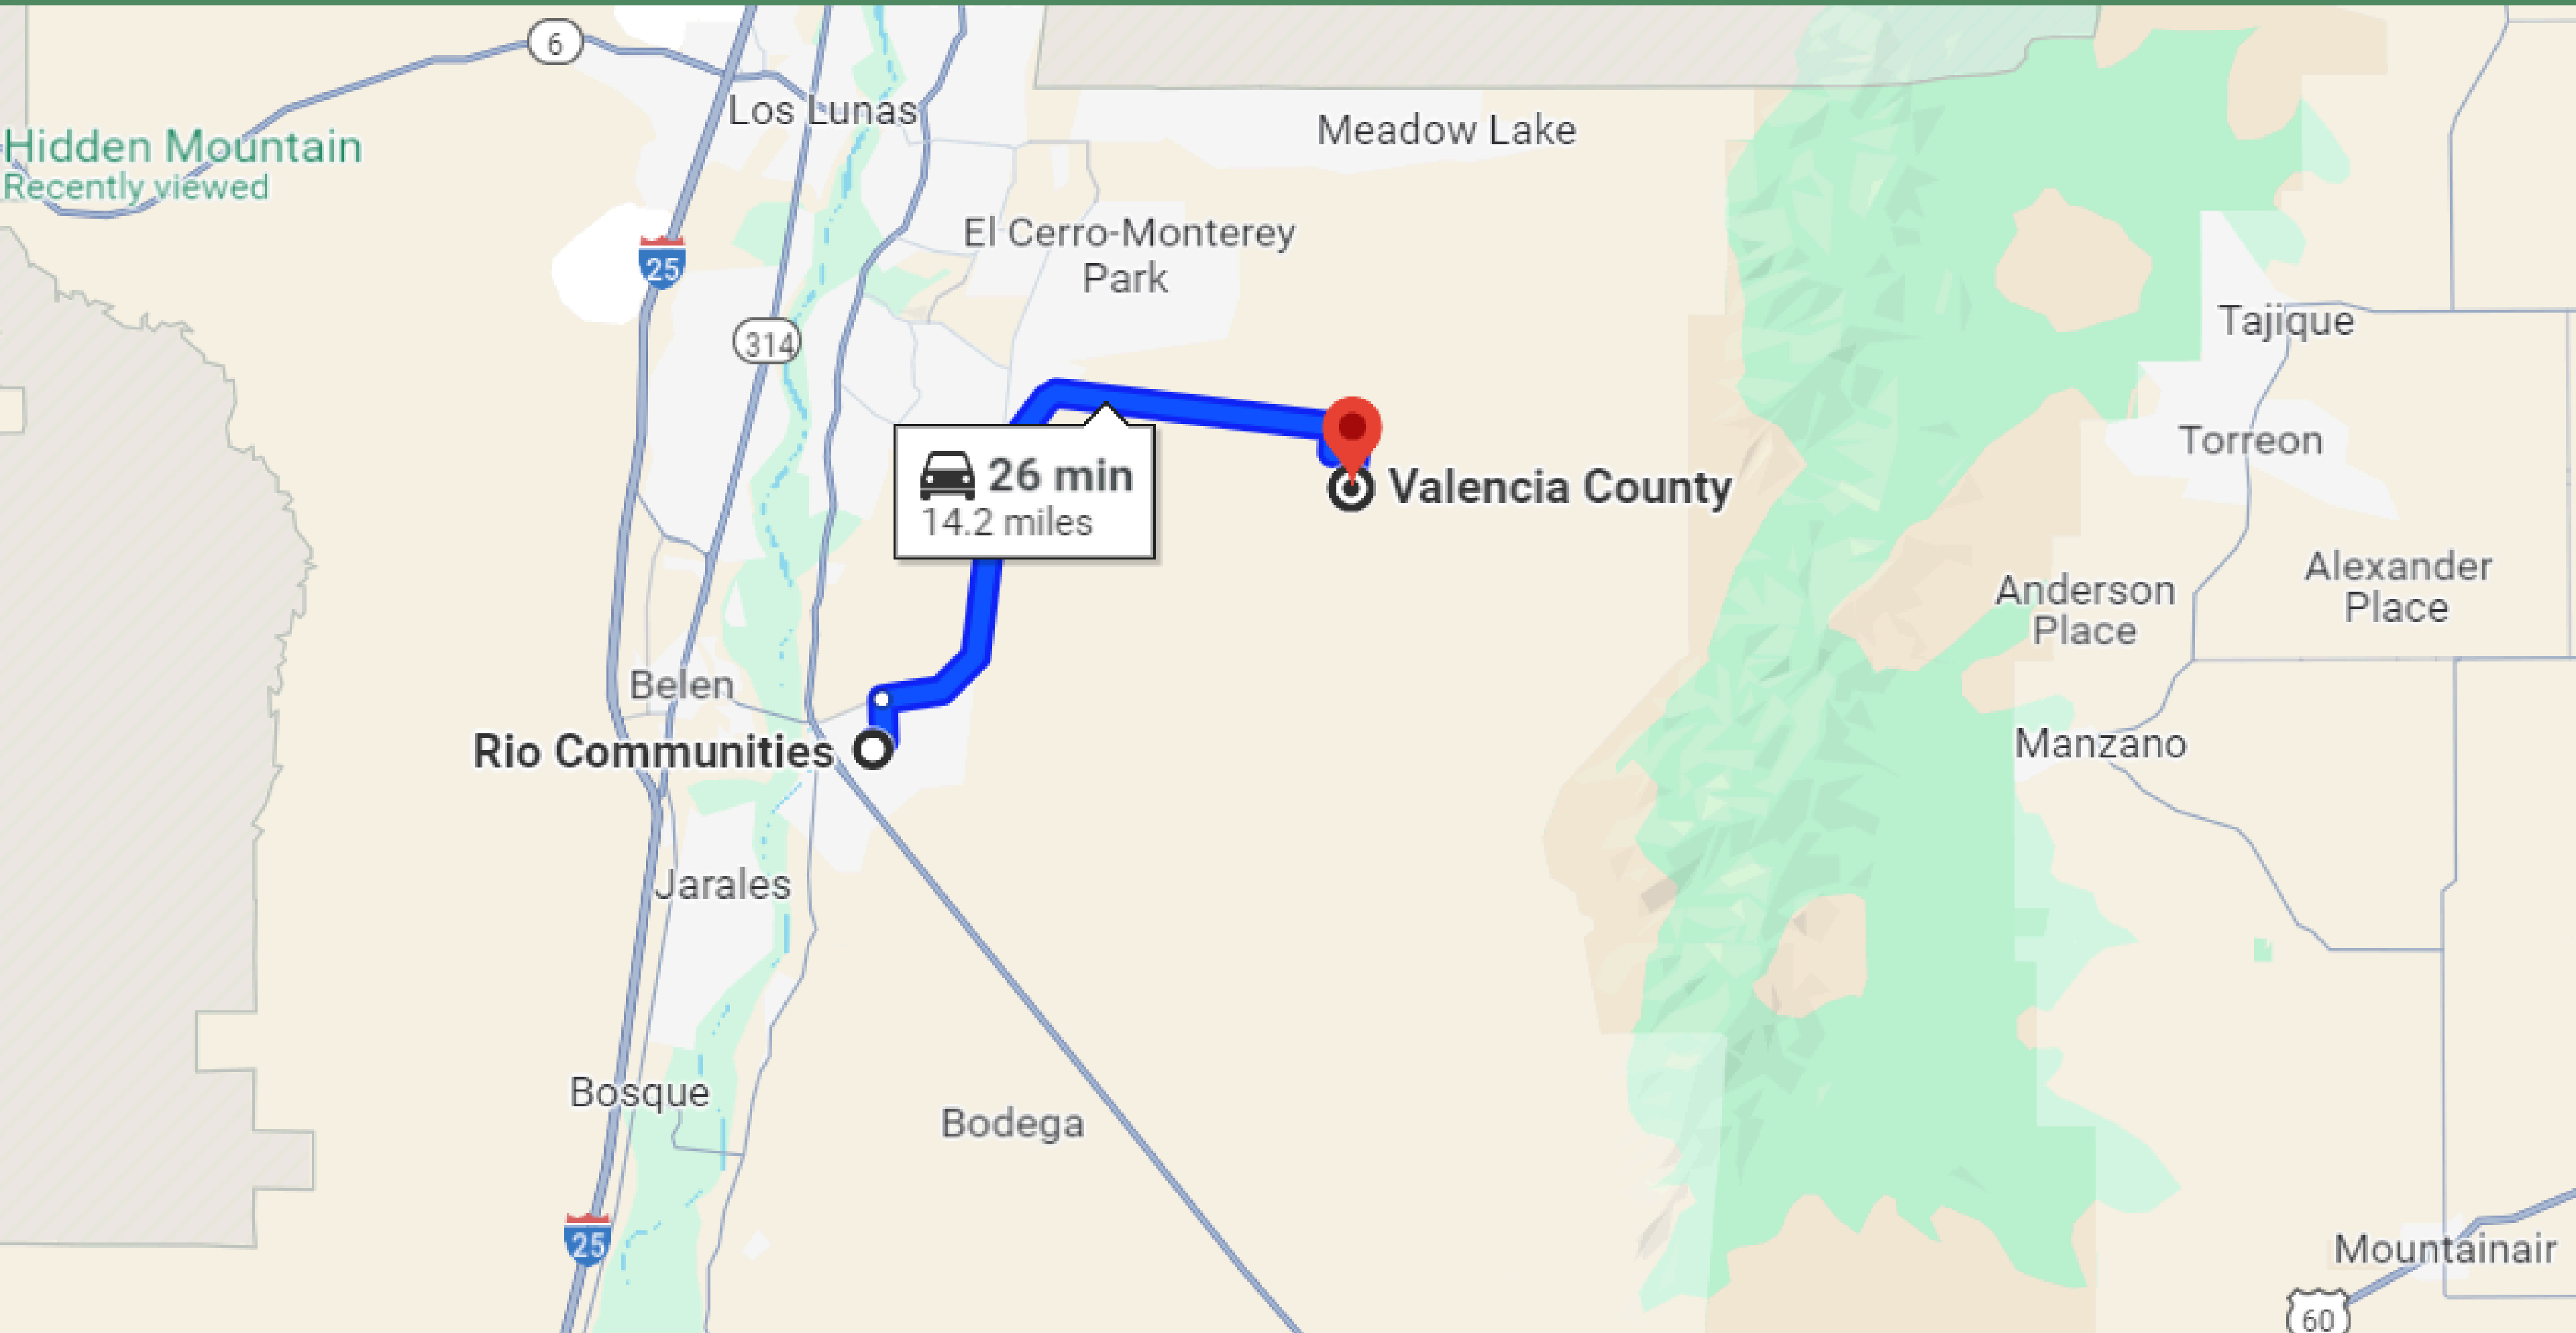

26- MINUTE DRIVE TO RIO COMMUNITIES TOWN

30-MINUTE DRIVE TO LOS LUNAS TOWN

36-MINUTE DRIVE TO LOS CHAVEZ TOWN

52-MINUTE DRIVE TO ALBUQUERQUE