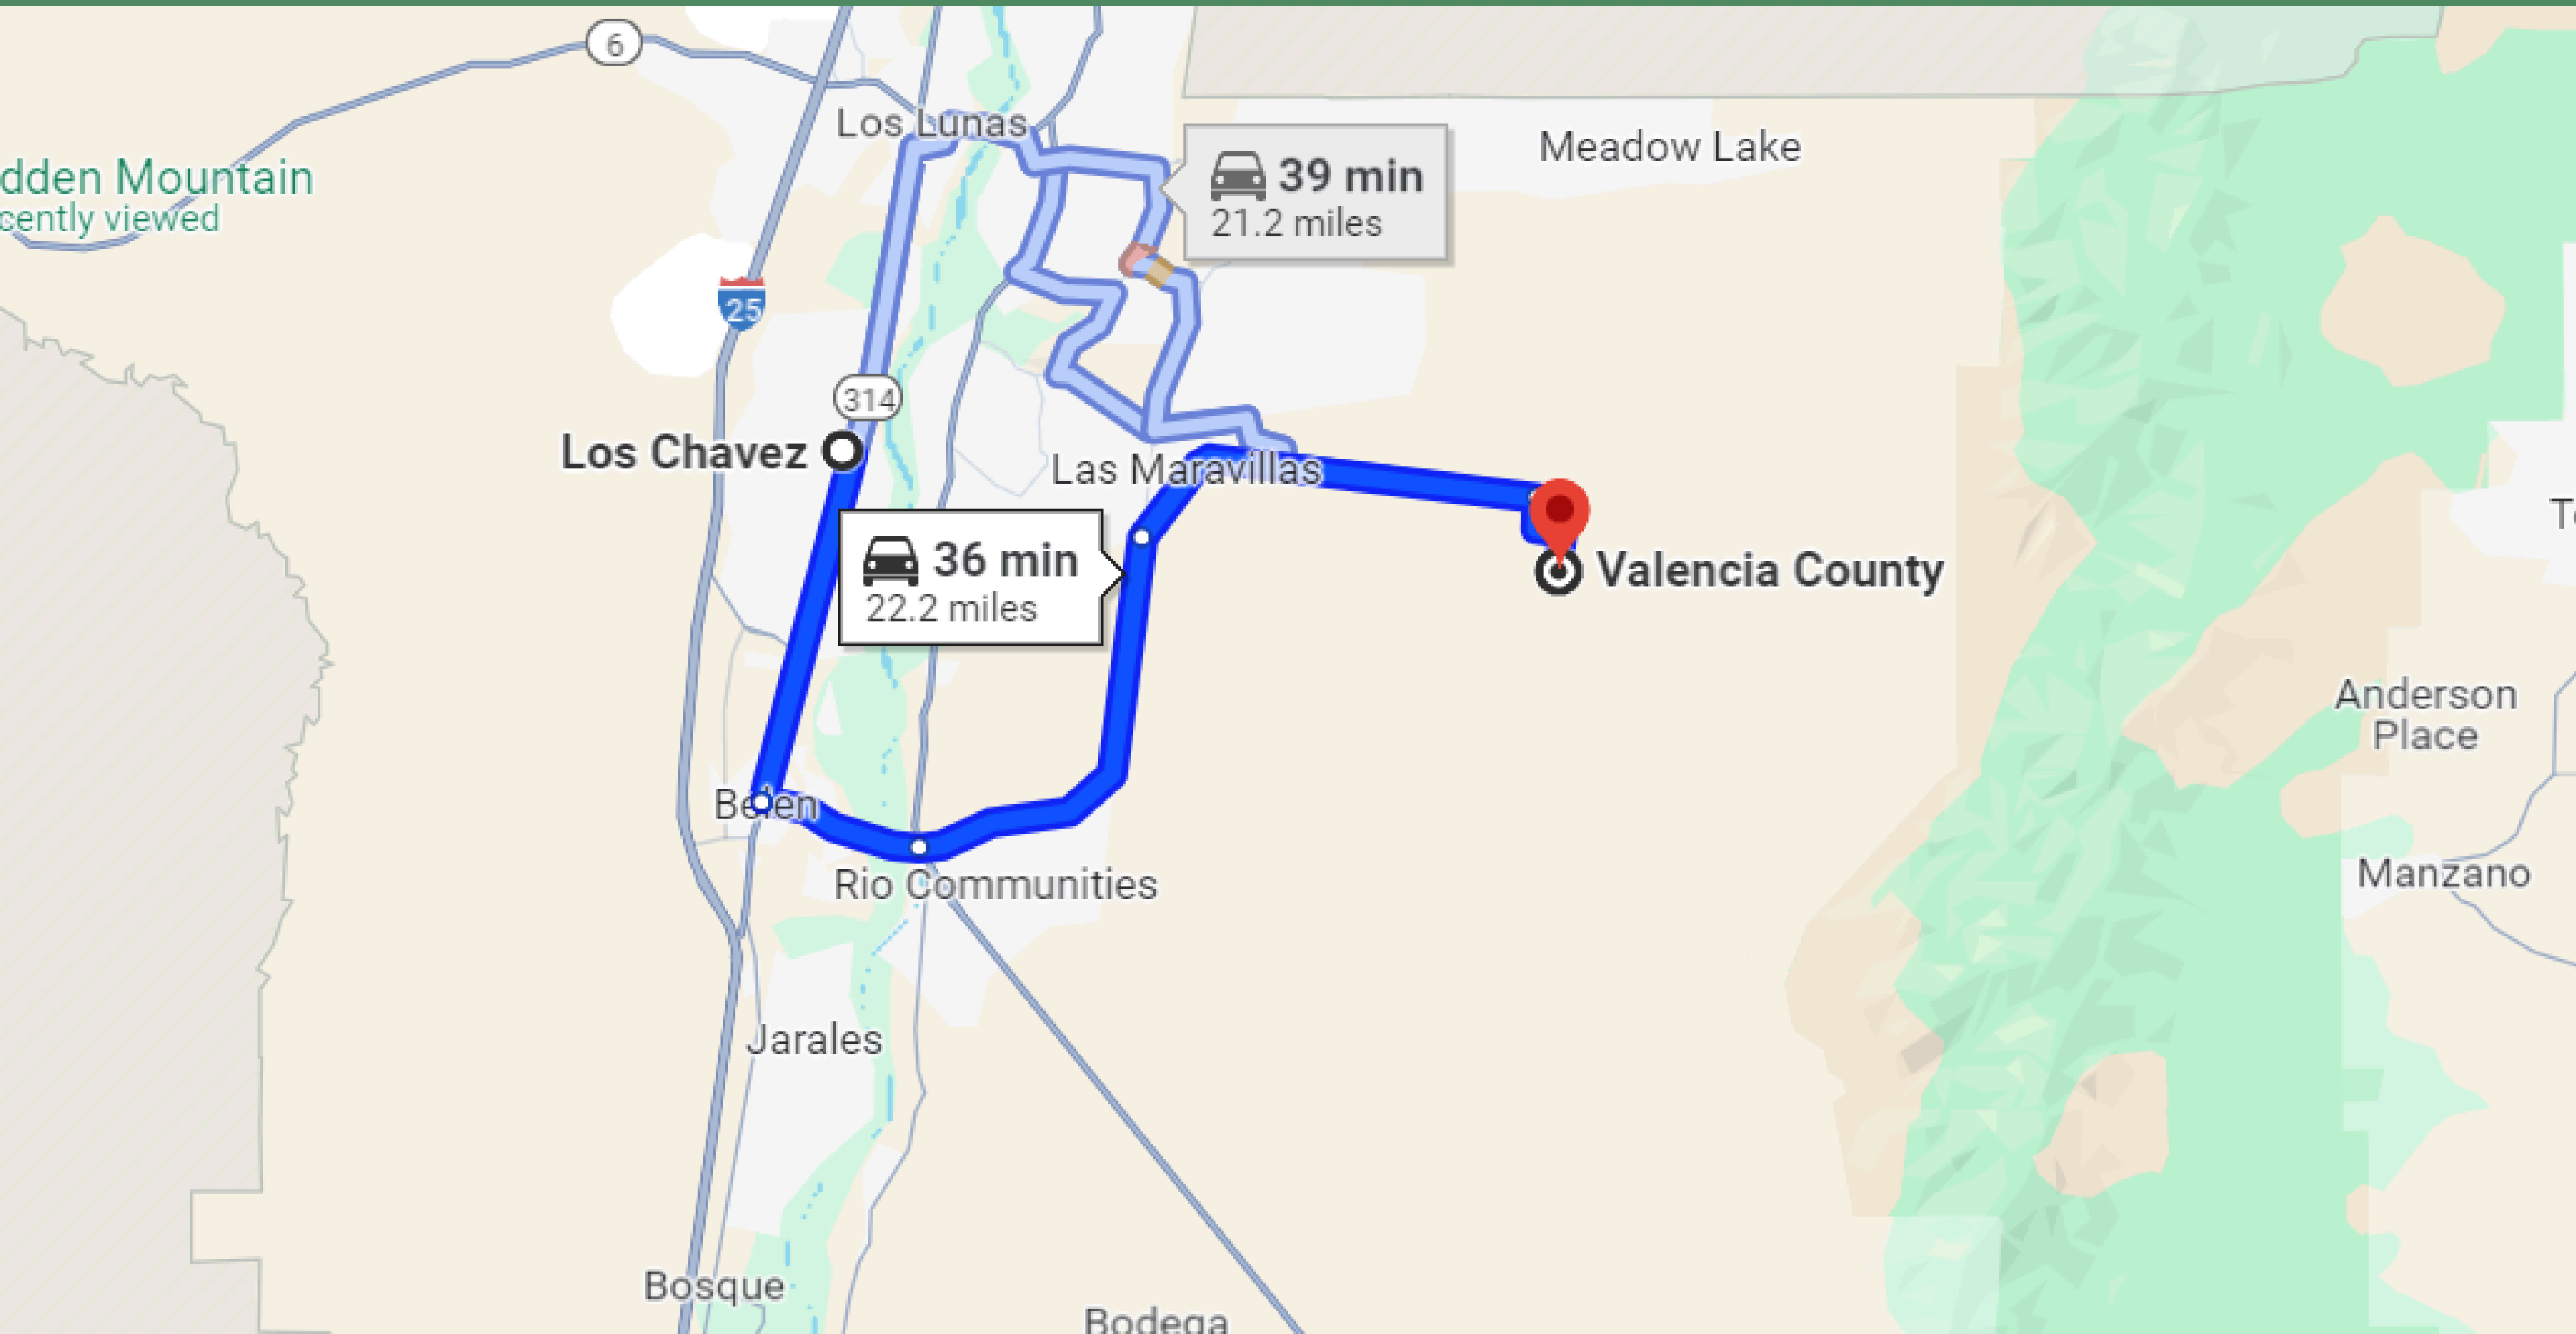

26- MINUTE DRIVE TO RIO COMMUNITIES TOWN

30-MINUTE DRIVE TO LOS LUNAS TOWN

36-MINUTE DRIVE TO LOS CHAVEZ TOWN

52-MINUTE DRIVE TO ALBUQUERQUE