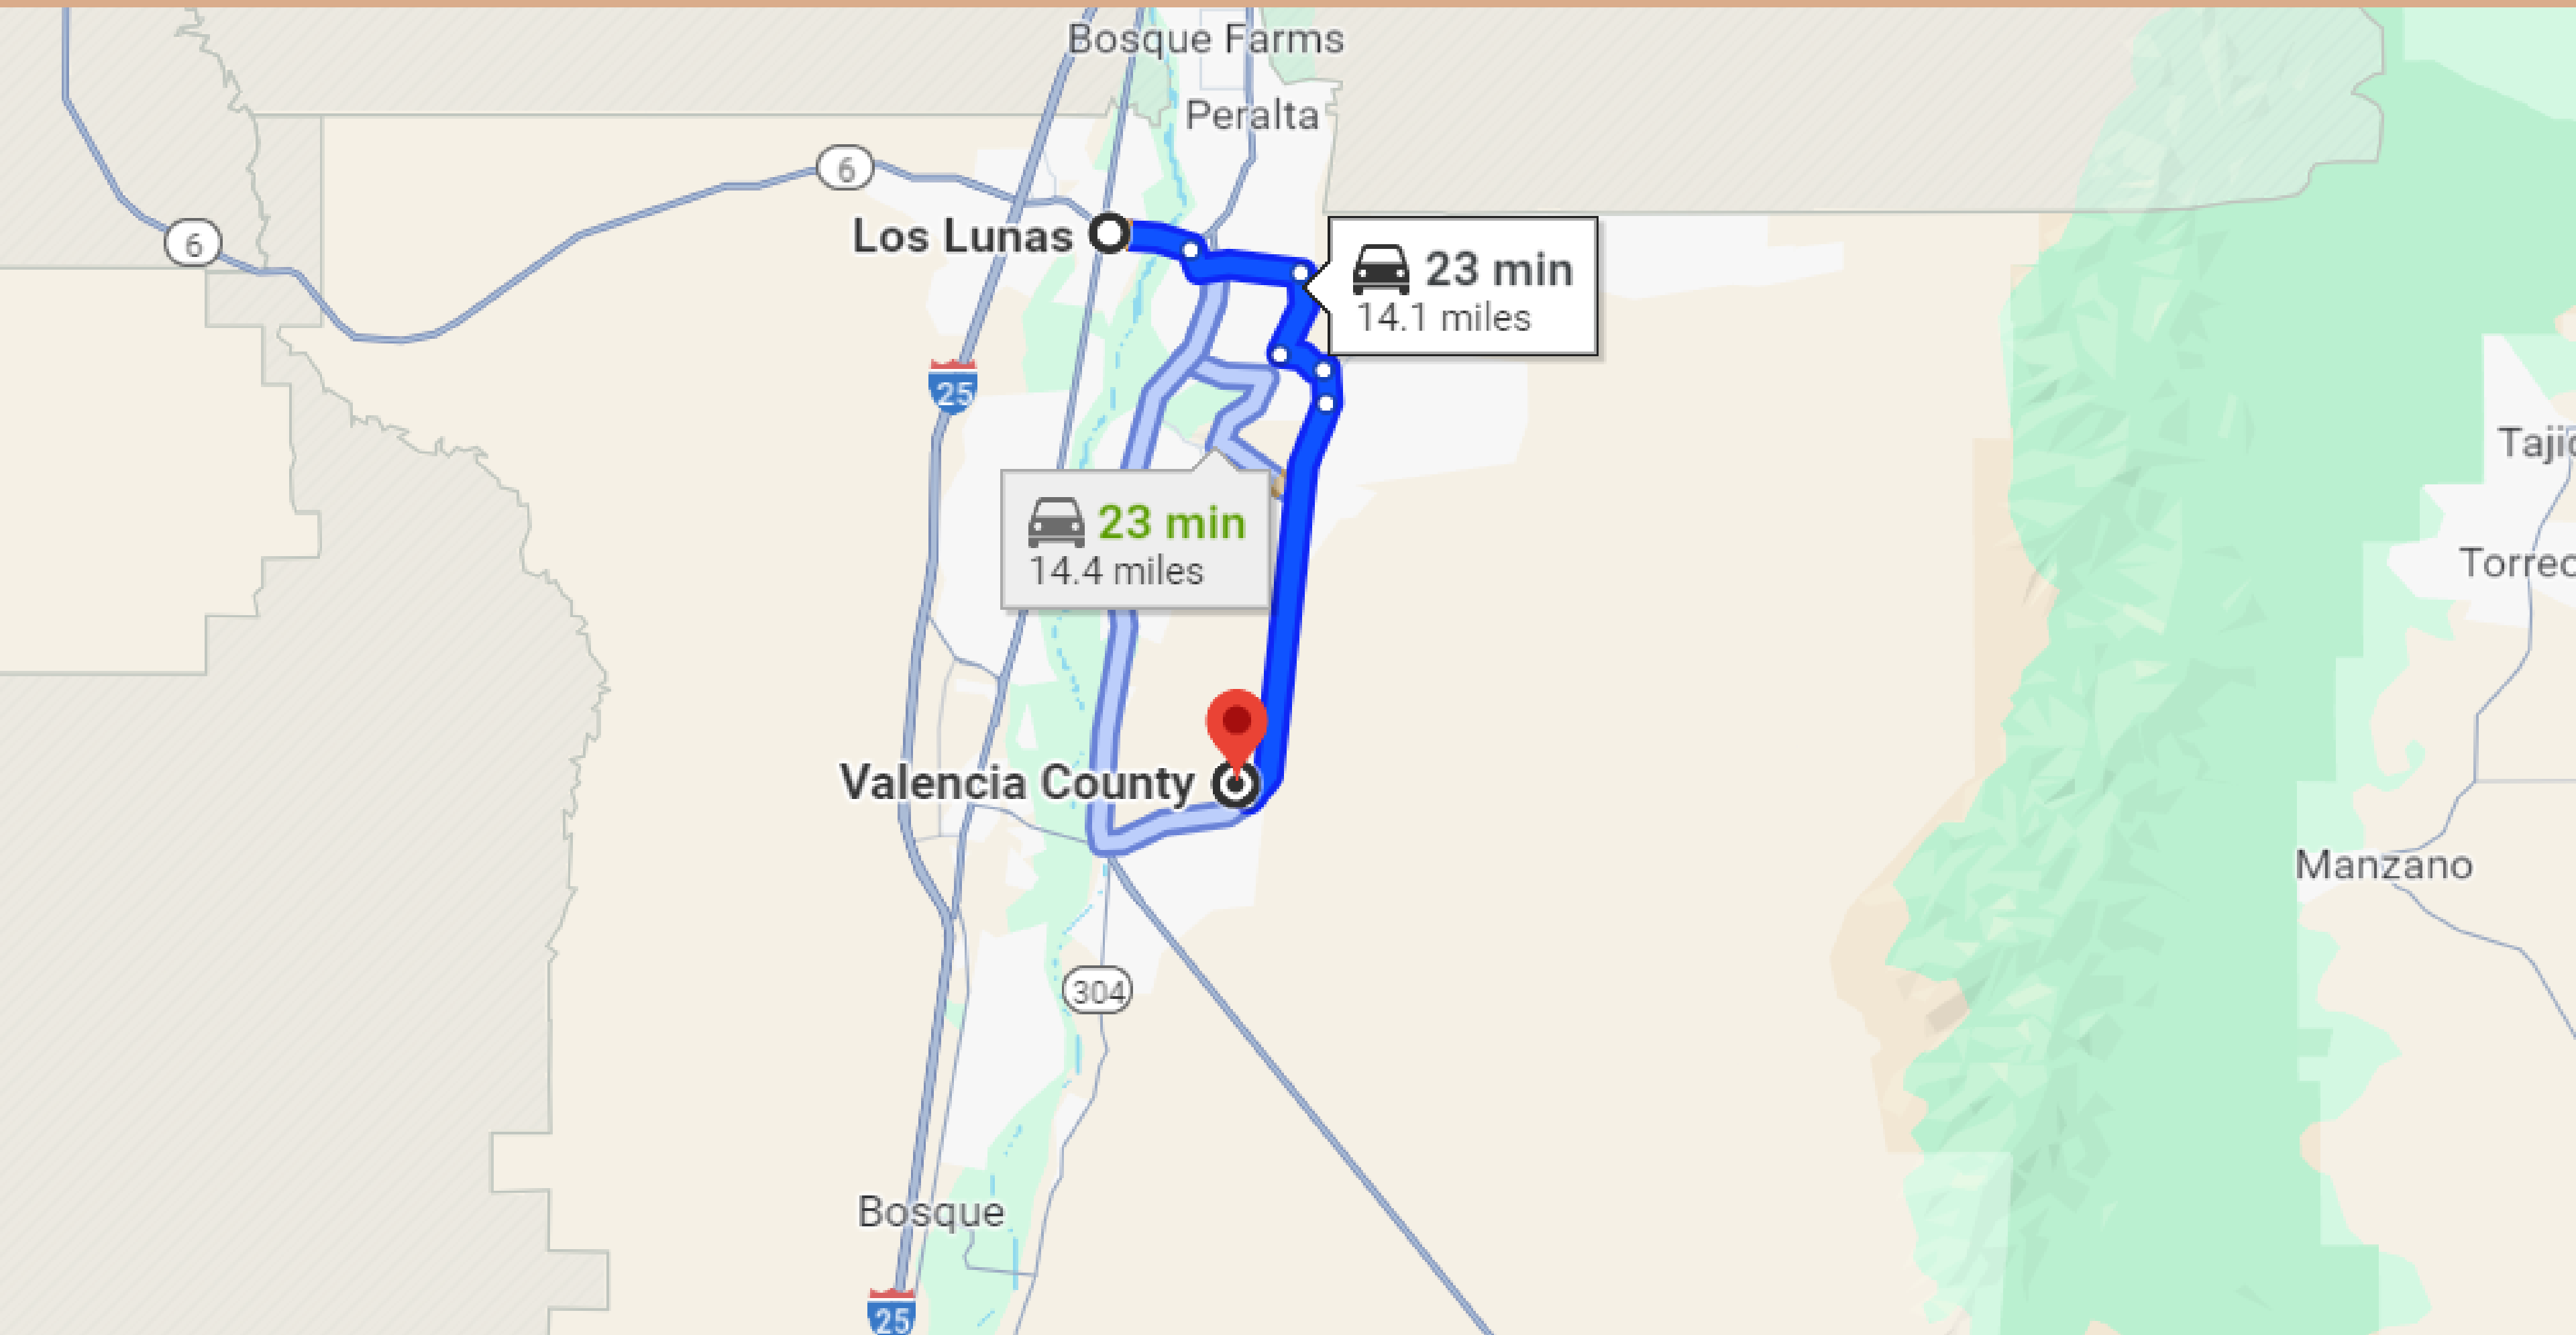

7-MIN DRIVE TO RIO COMMUNITIES TOWN

23-MINUTE DRIVE TO LOS LUNAS TOWN

18-MINUTE DRIVE TO LOS CHAVEZ TOWN

 **18 min**
10.8 miles

Los Chavez

314

TOME

47

263

El Cerro-Monterey
Park

Las Maravillas

Adelino

Rio Grande

Valencia County

309

Rio Communities

304

Jarales

Bosque F

42-MINUTE DRIVE TO ALBUQUERQUE