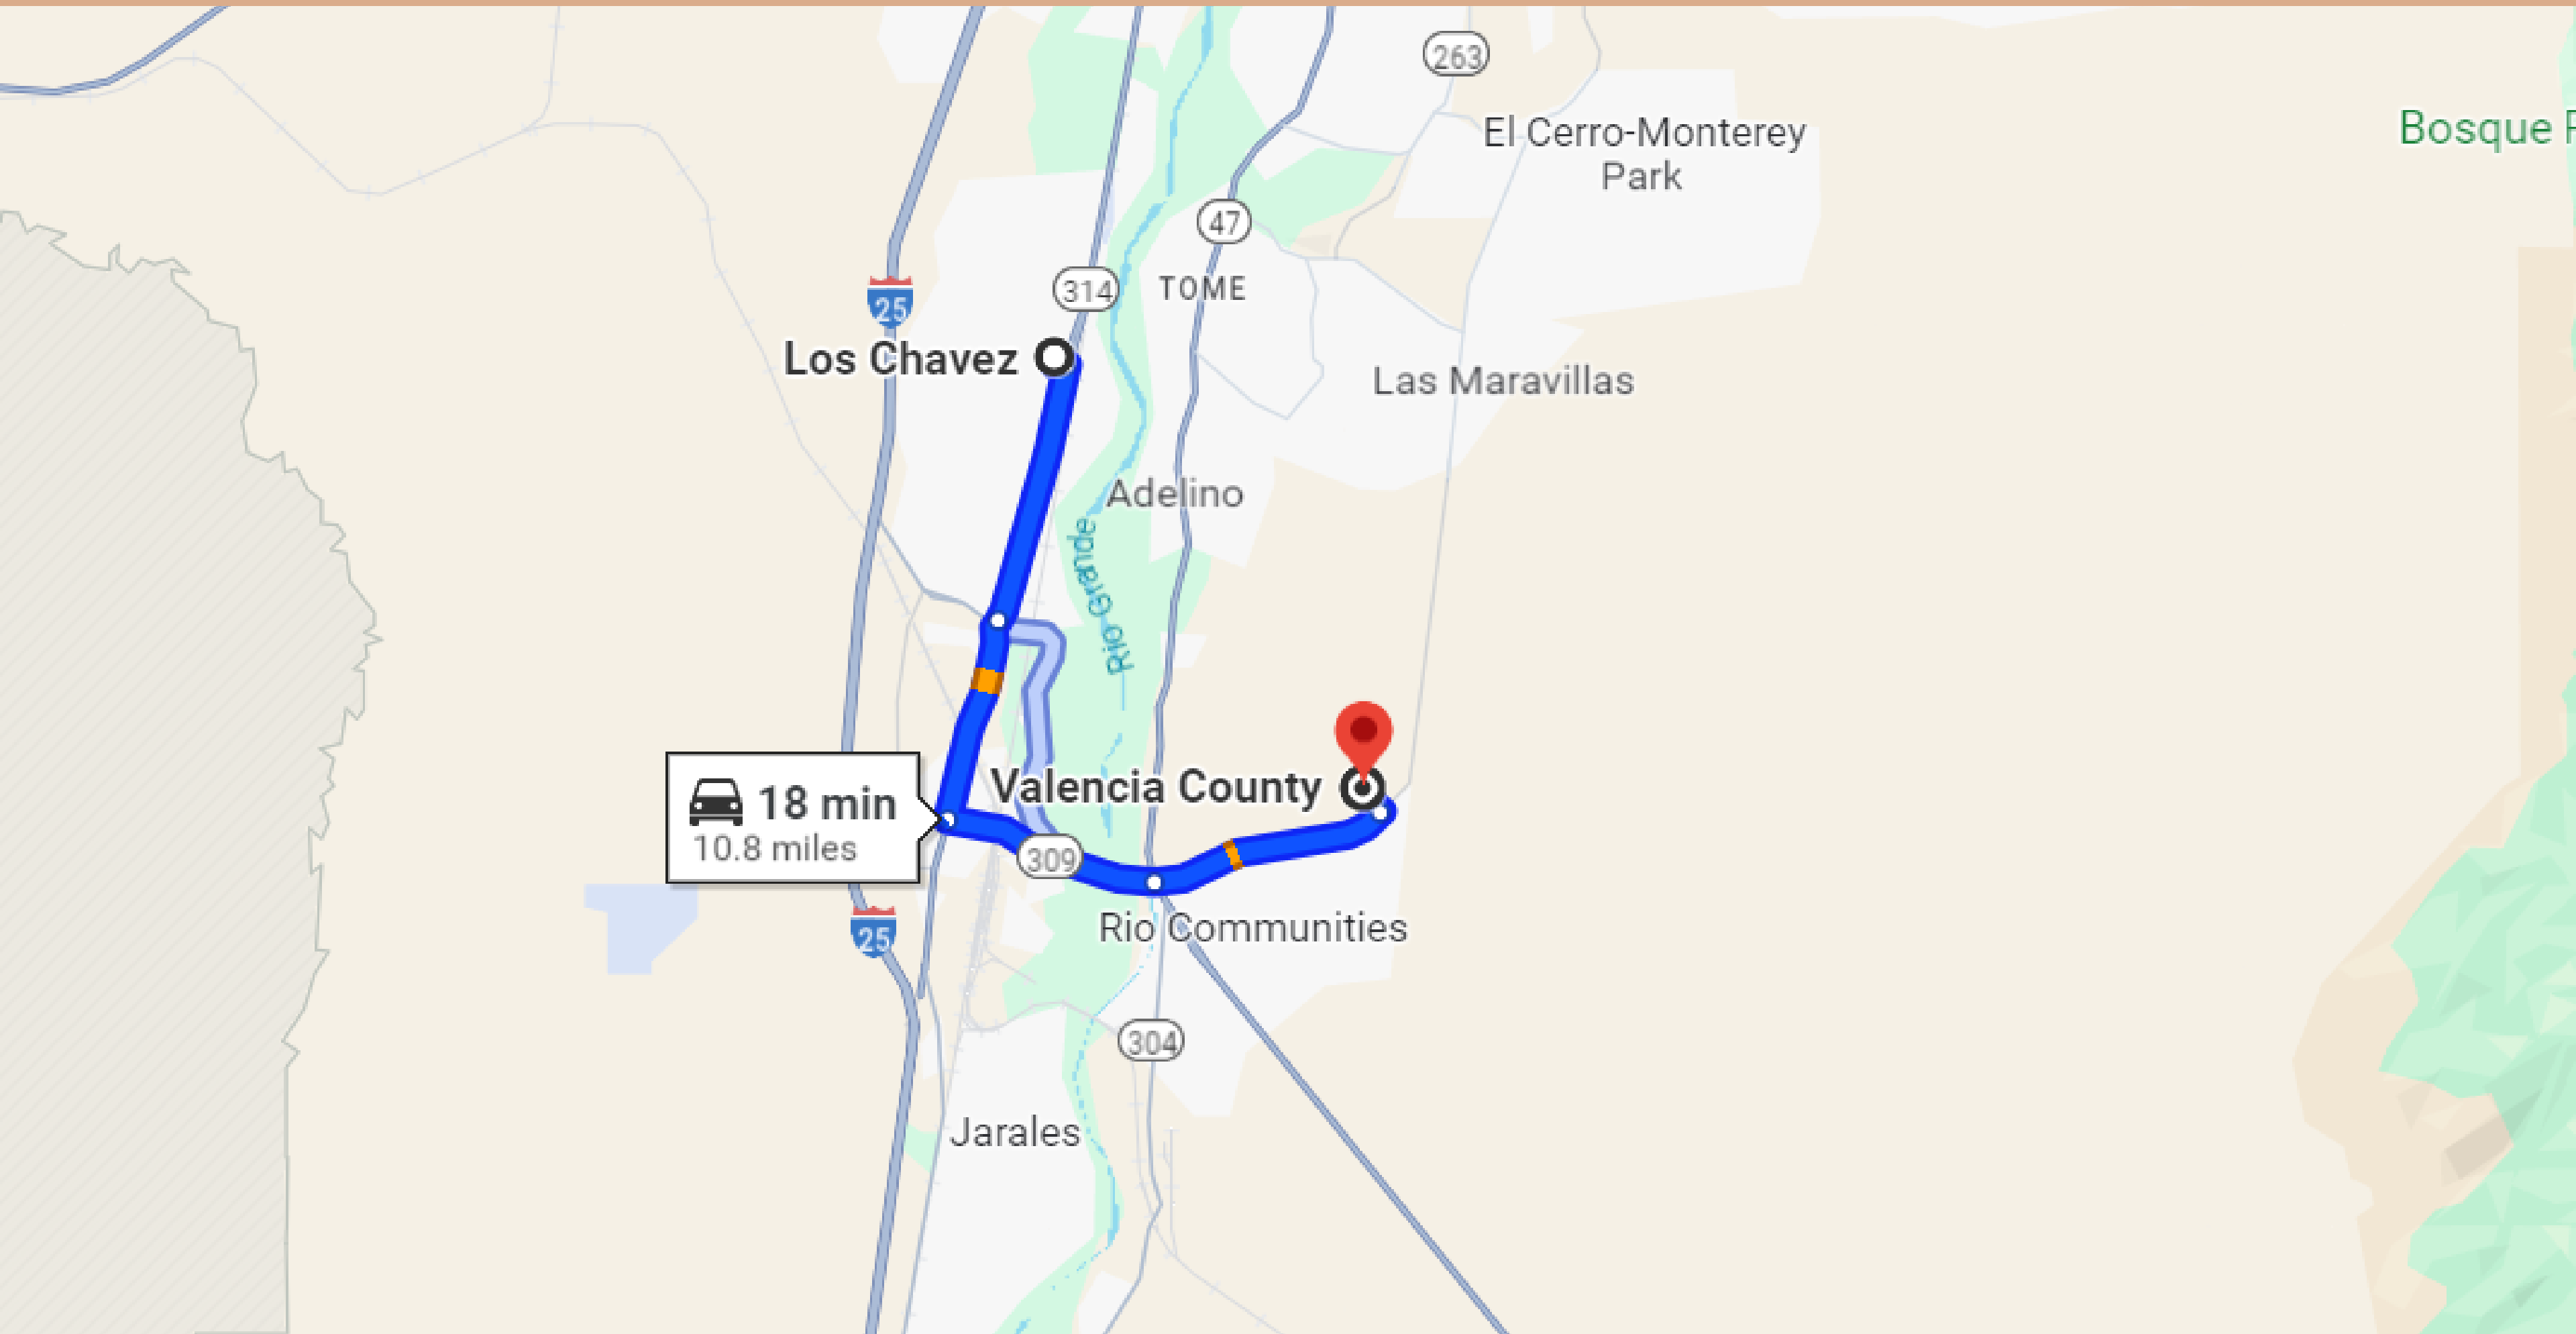

7-MIN DRIVE TO RIO COMMUNITIES TOWN

23-MINUTE DRIVE TO LOS LUNAS TOWN

18-MINUTE DRIVE TO LOS CHAVEZ TOWN

 **18 min**
10.8 miles

Los Chavez

314

TOME

47

263

El Cerro-Monterey
Park

Las Maravillas

Adelino

Rio Grande

Valencia County

309

Rio Communities

304

Jarales

Bosque F

42-MINUTE DRIVE TO ALBUQUERQUE