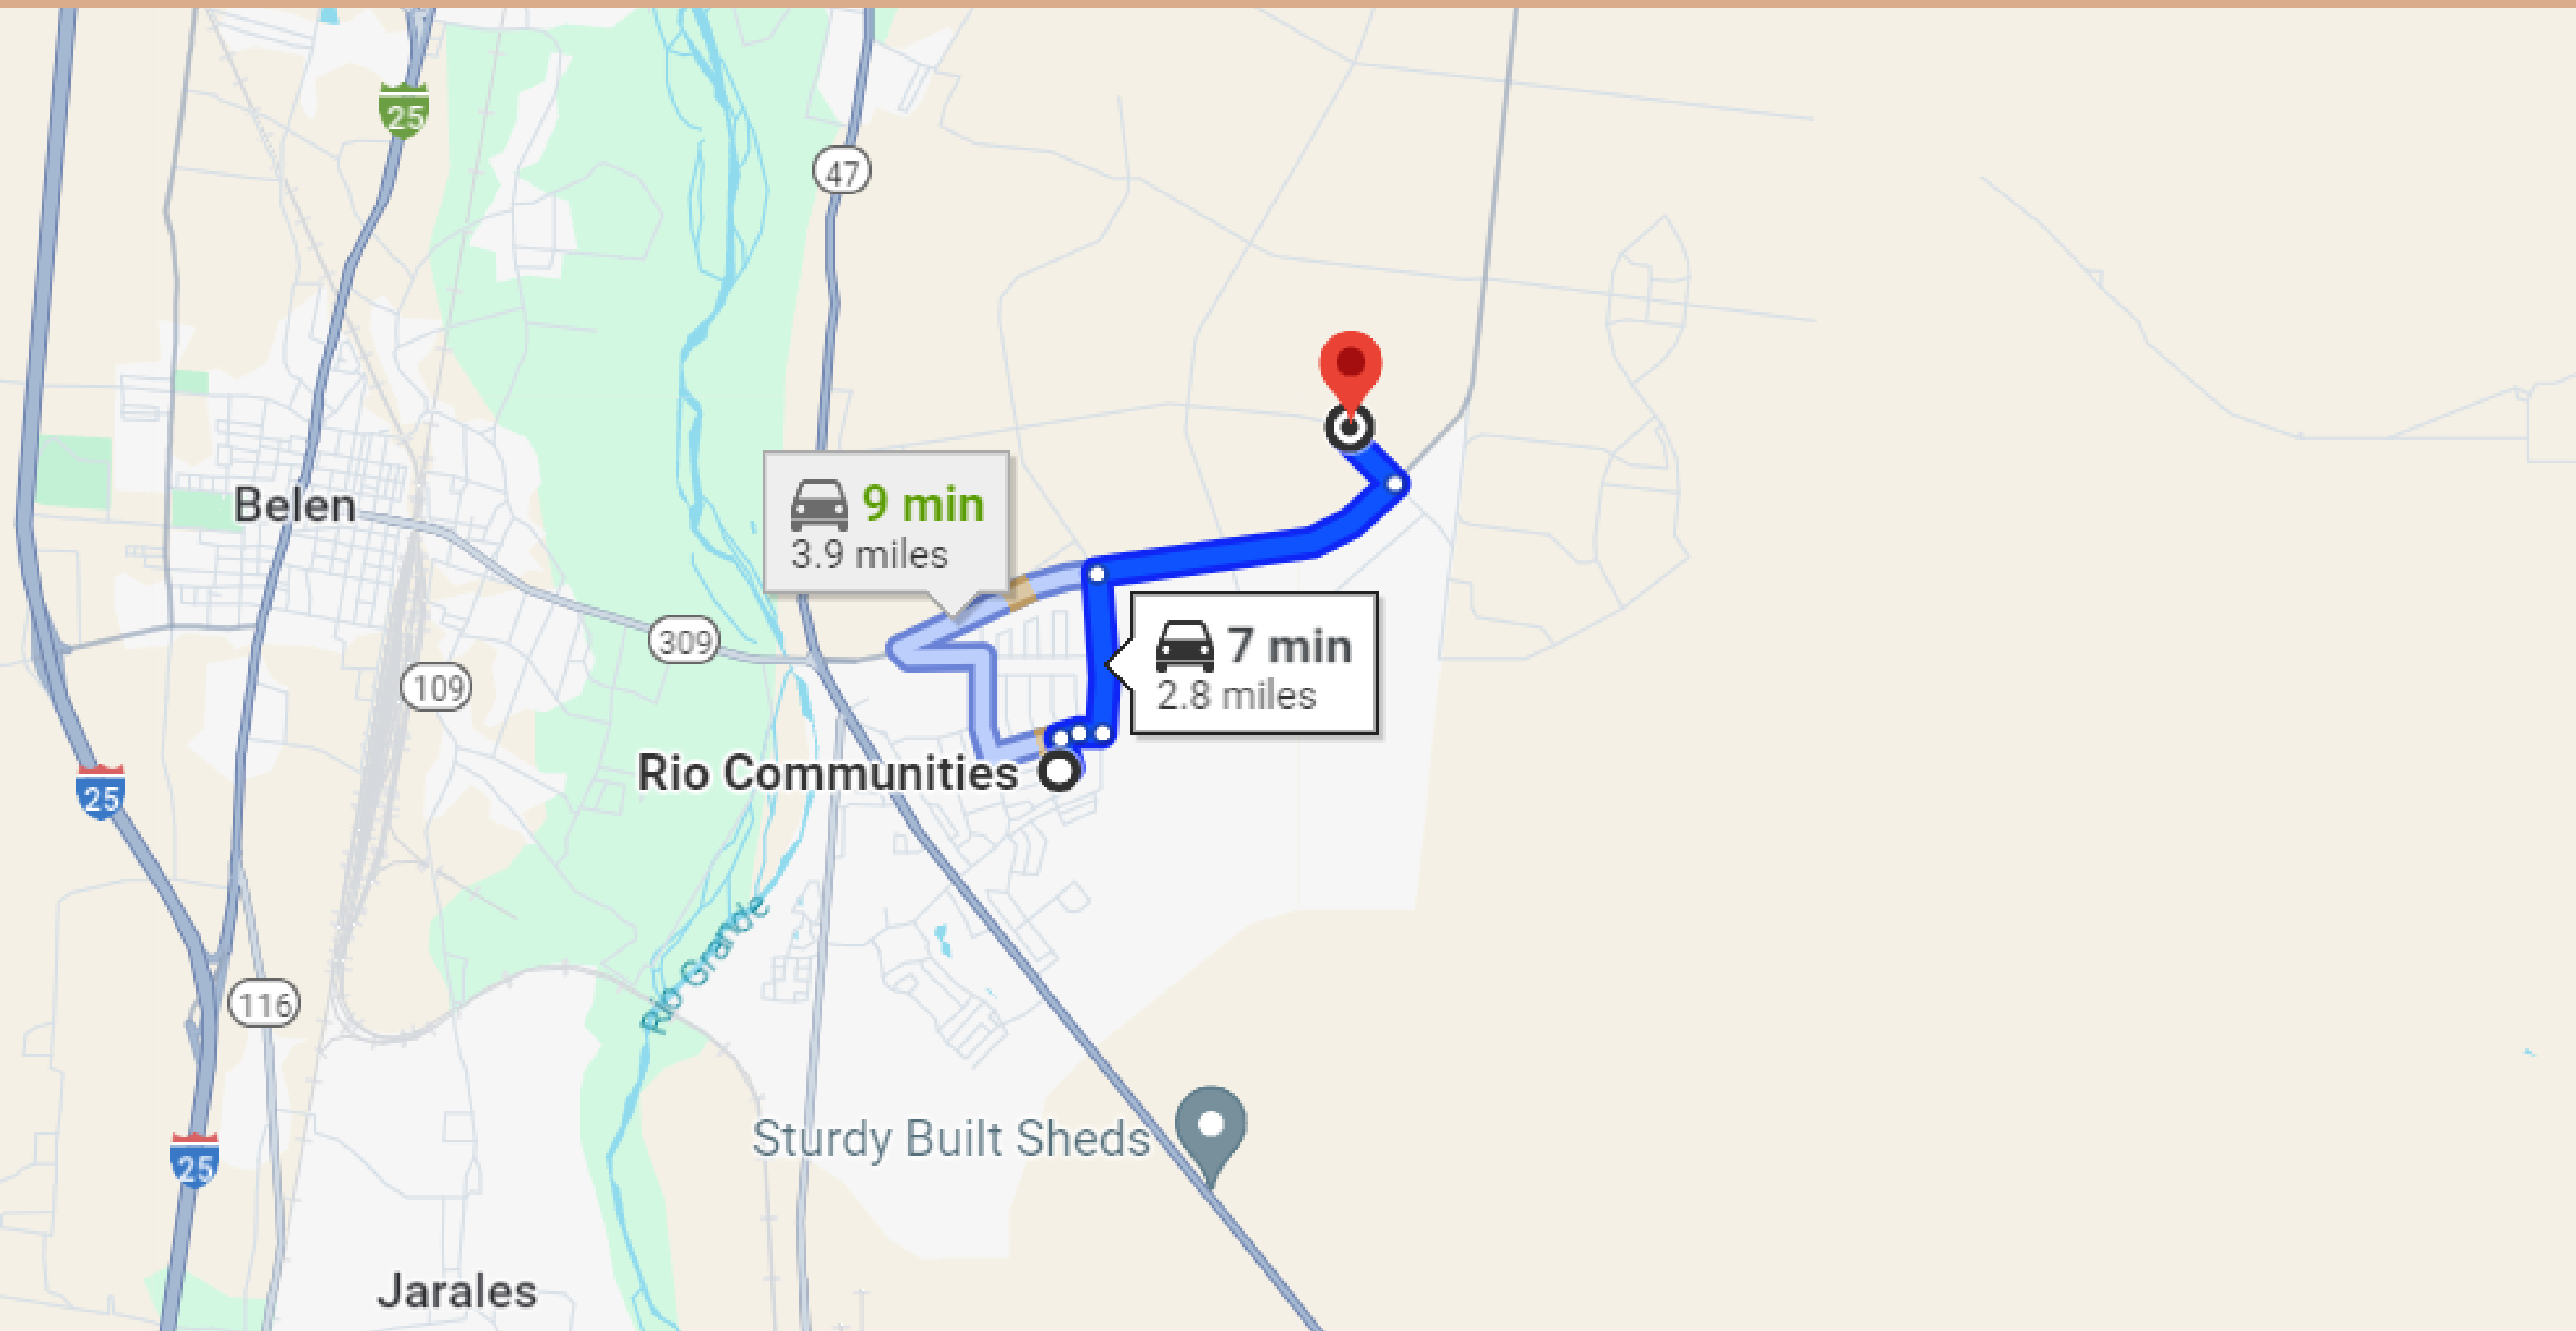

7-MIN DRIVE TO RIO COMMUNITIES TOWN

23-MINUTE DRIVE TO LOS LUNAS TOWN

18-MINUTE DRIVE TO LOS CHAVEZ TOWN

 **18 min**
10.8 miles

Los Chavez

314

TOME

47

263

El Cerro-Monterey
Park

Las Maravillas

Adelino

Rio Grande

Valencia County

309

Rio Communities

304

Jarales

Bosque F

42-MINUTE DRIVE TO ALBUQUERQUE