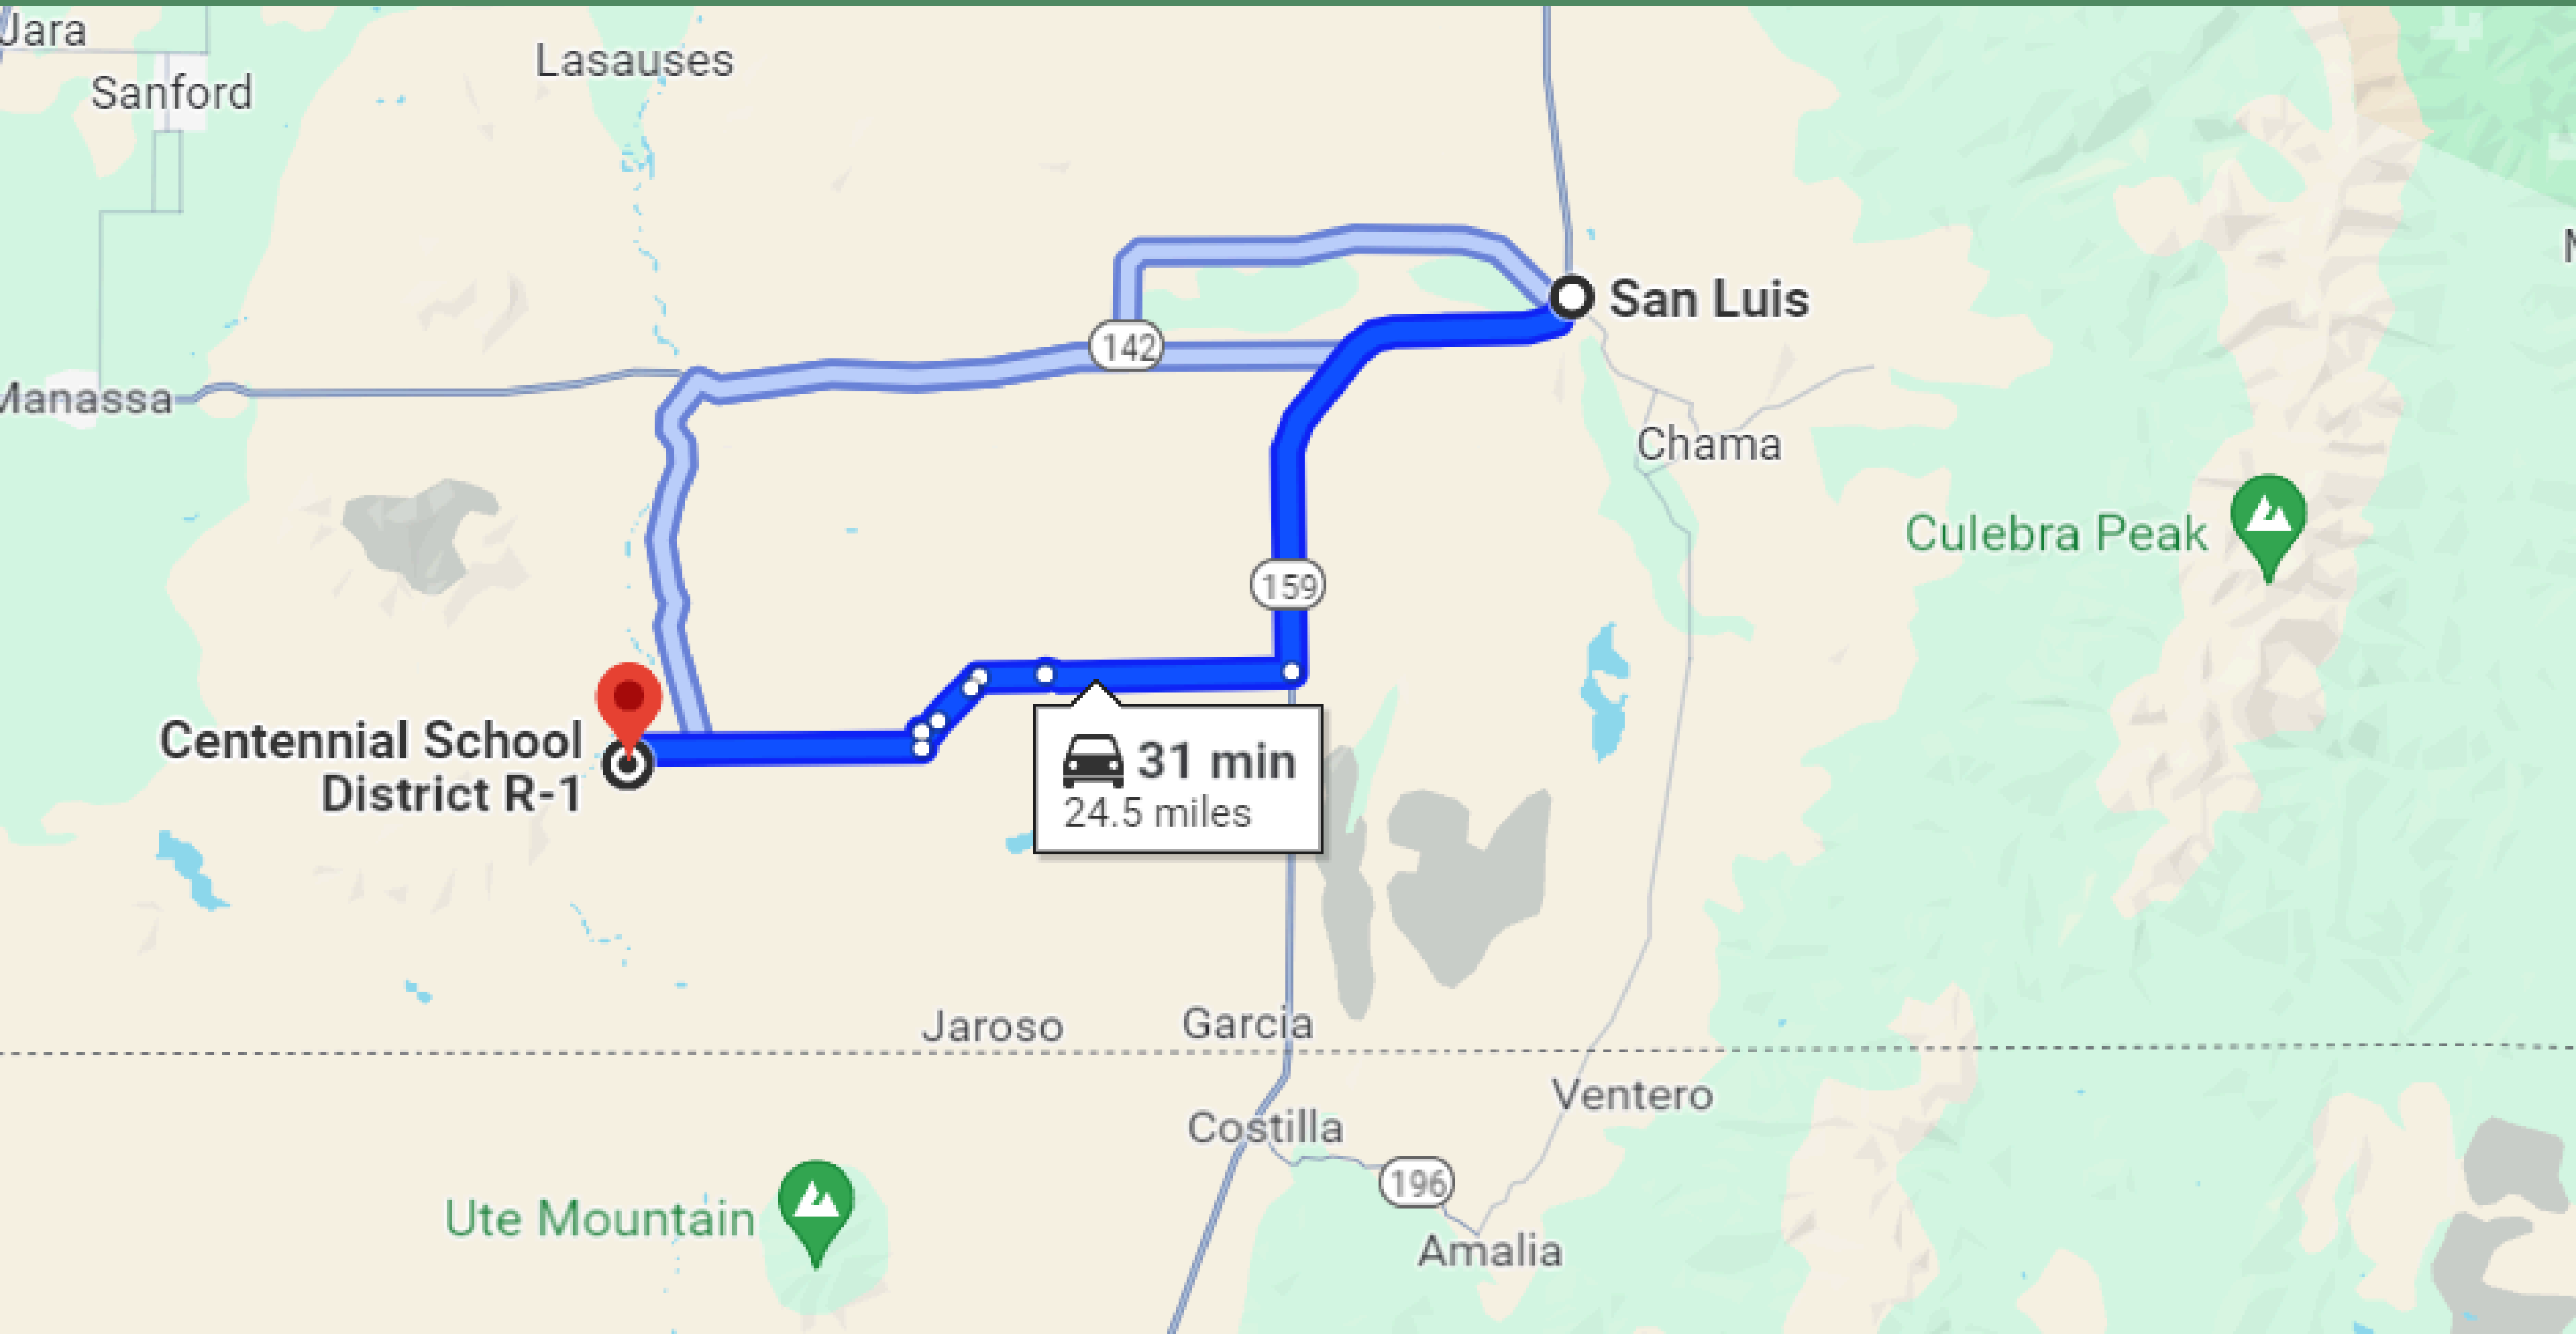

4 HRS & 8 MIN'S DRIVE TO DENVER

31-MINUTE DRIVE TO SAN LUIS TOWN

42-MINUTE DRIVE TO FORT GARLAND TOWN