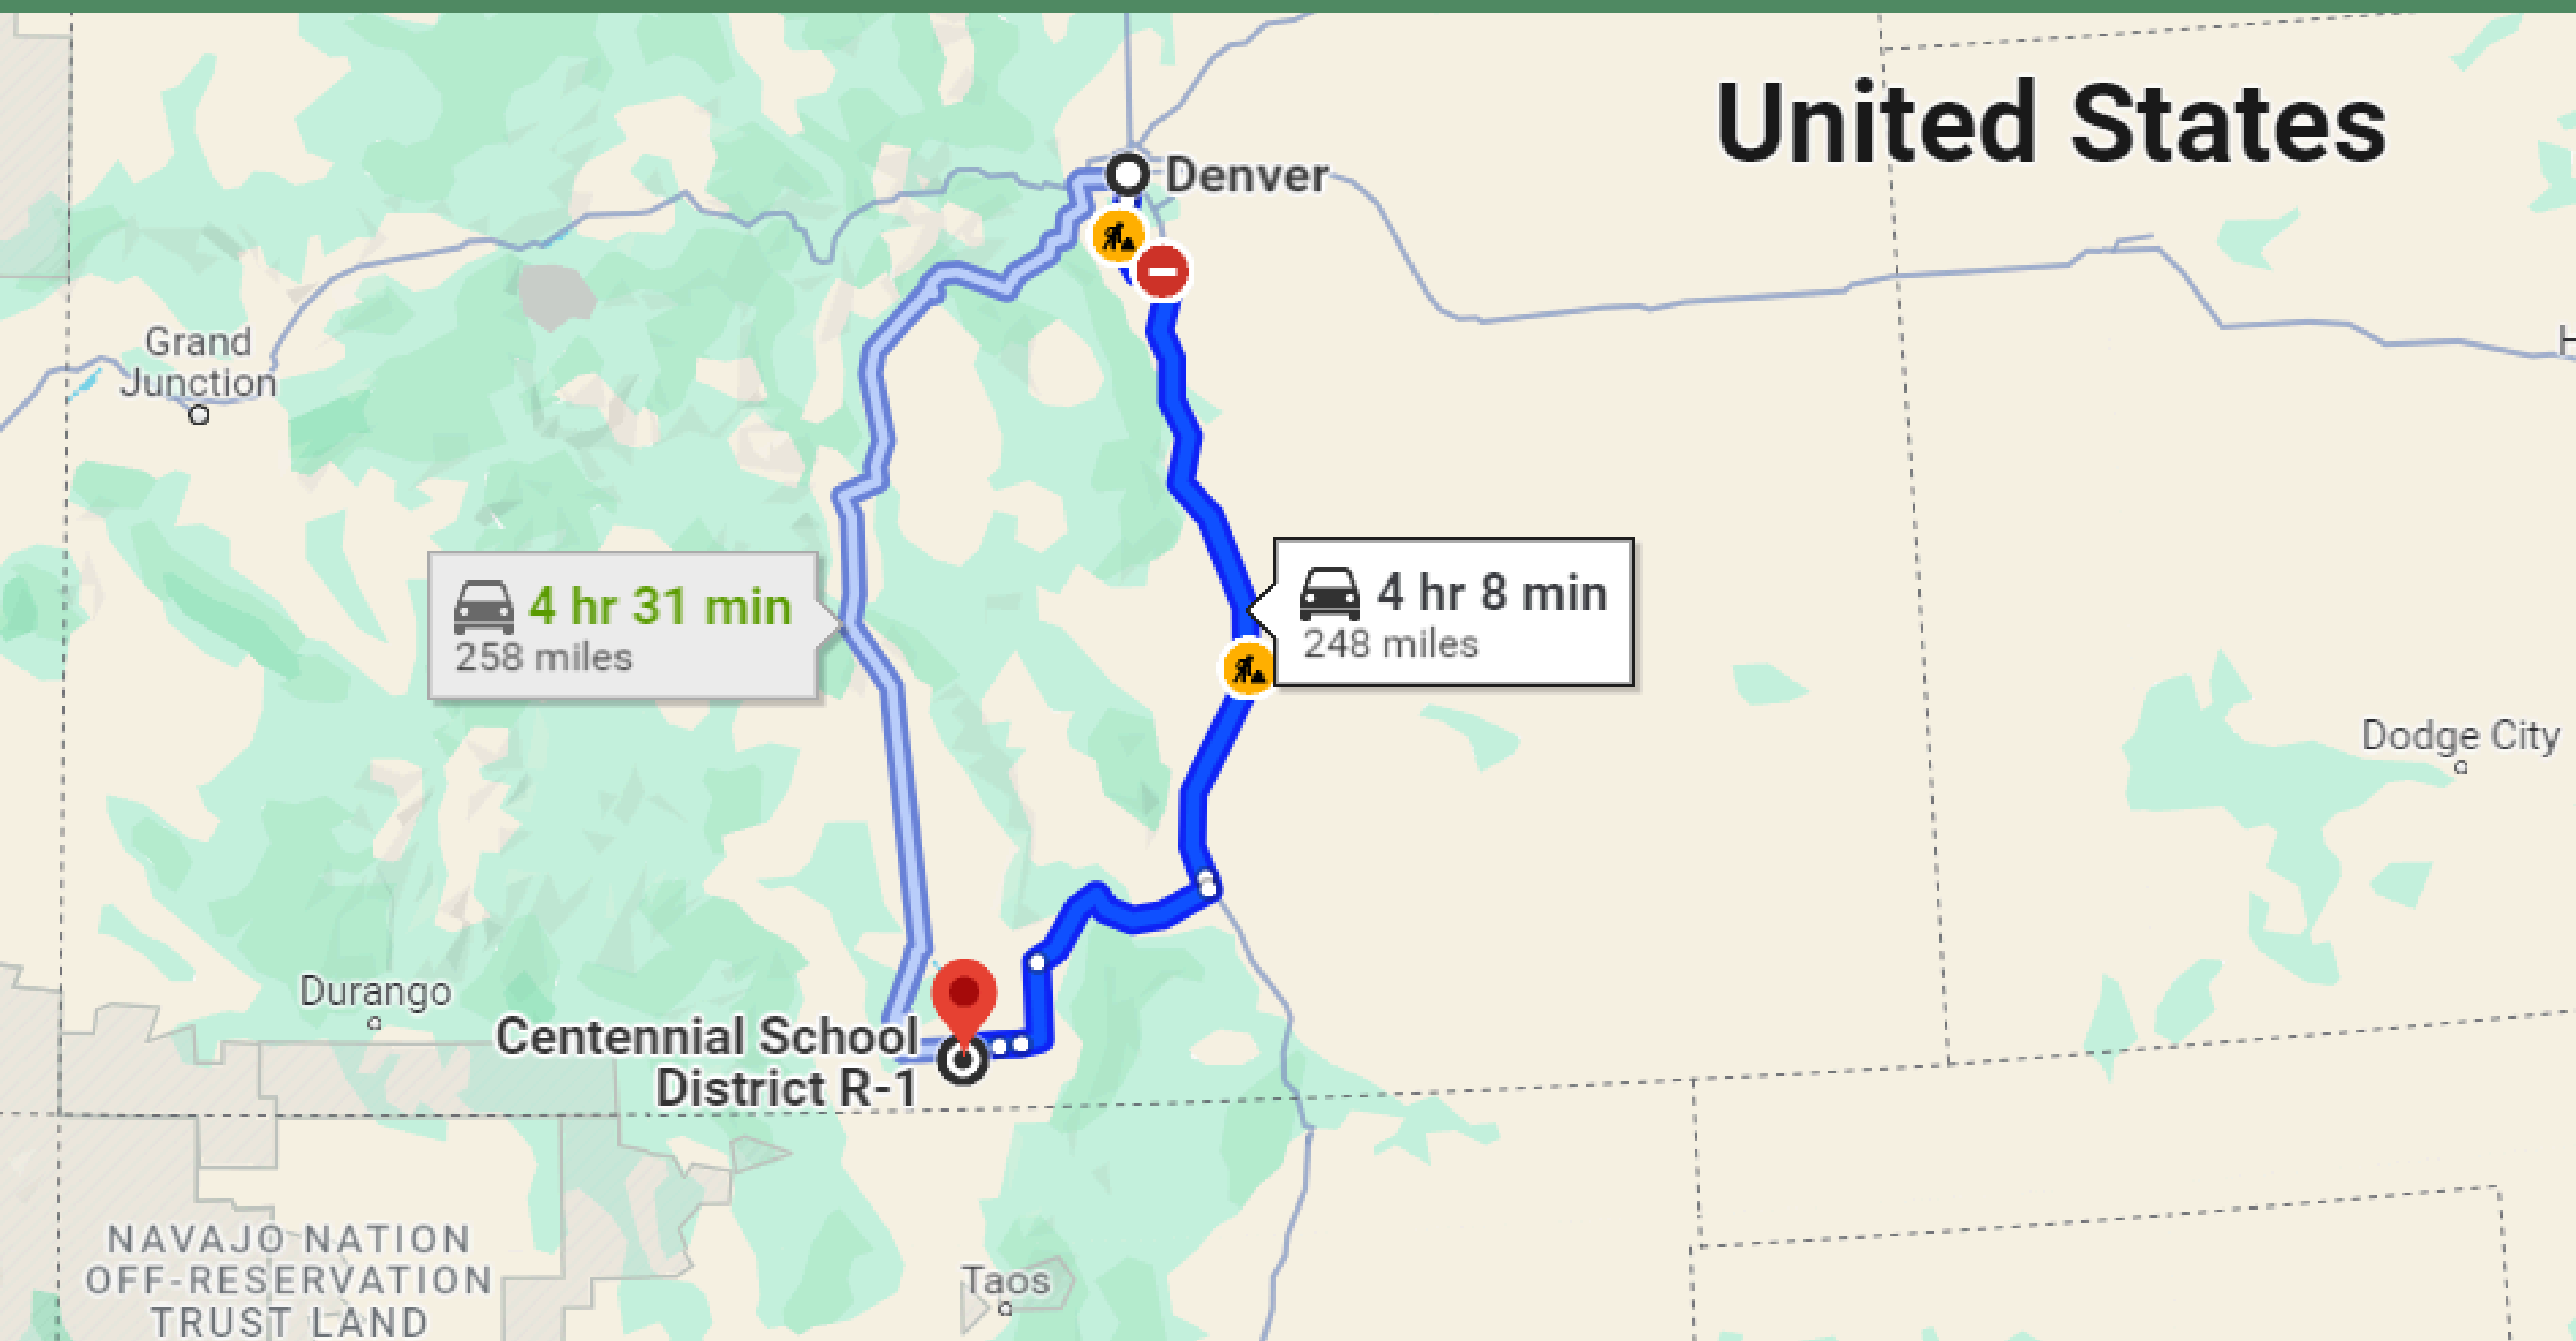

4 HRS & 8 MIN'S DRIVE TO DENVER

31-MINUTE DRIVE TO SAN LUIS TOWN

42-MINUTE DRIVE TO FORT GARLAND TOWN