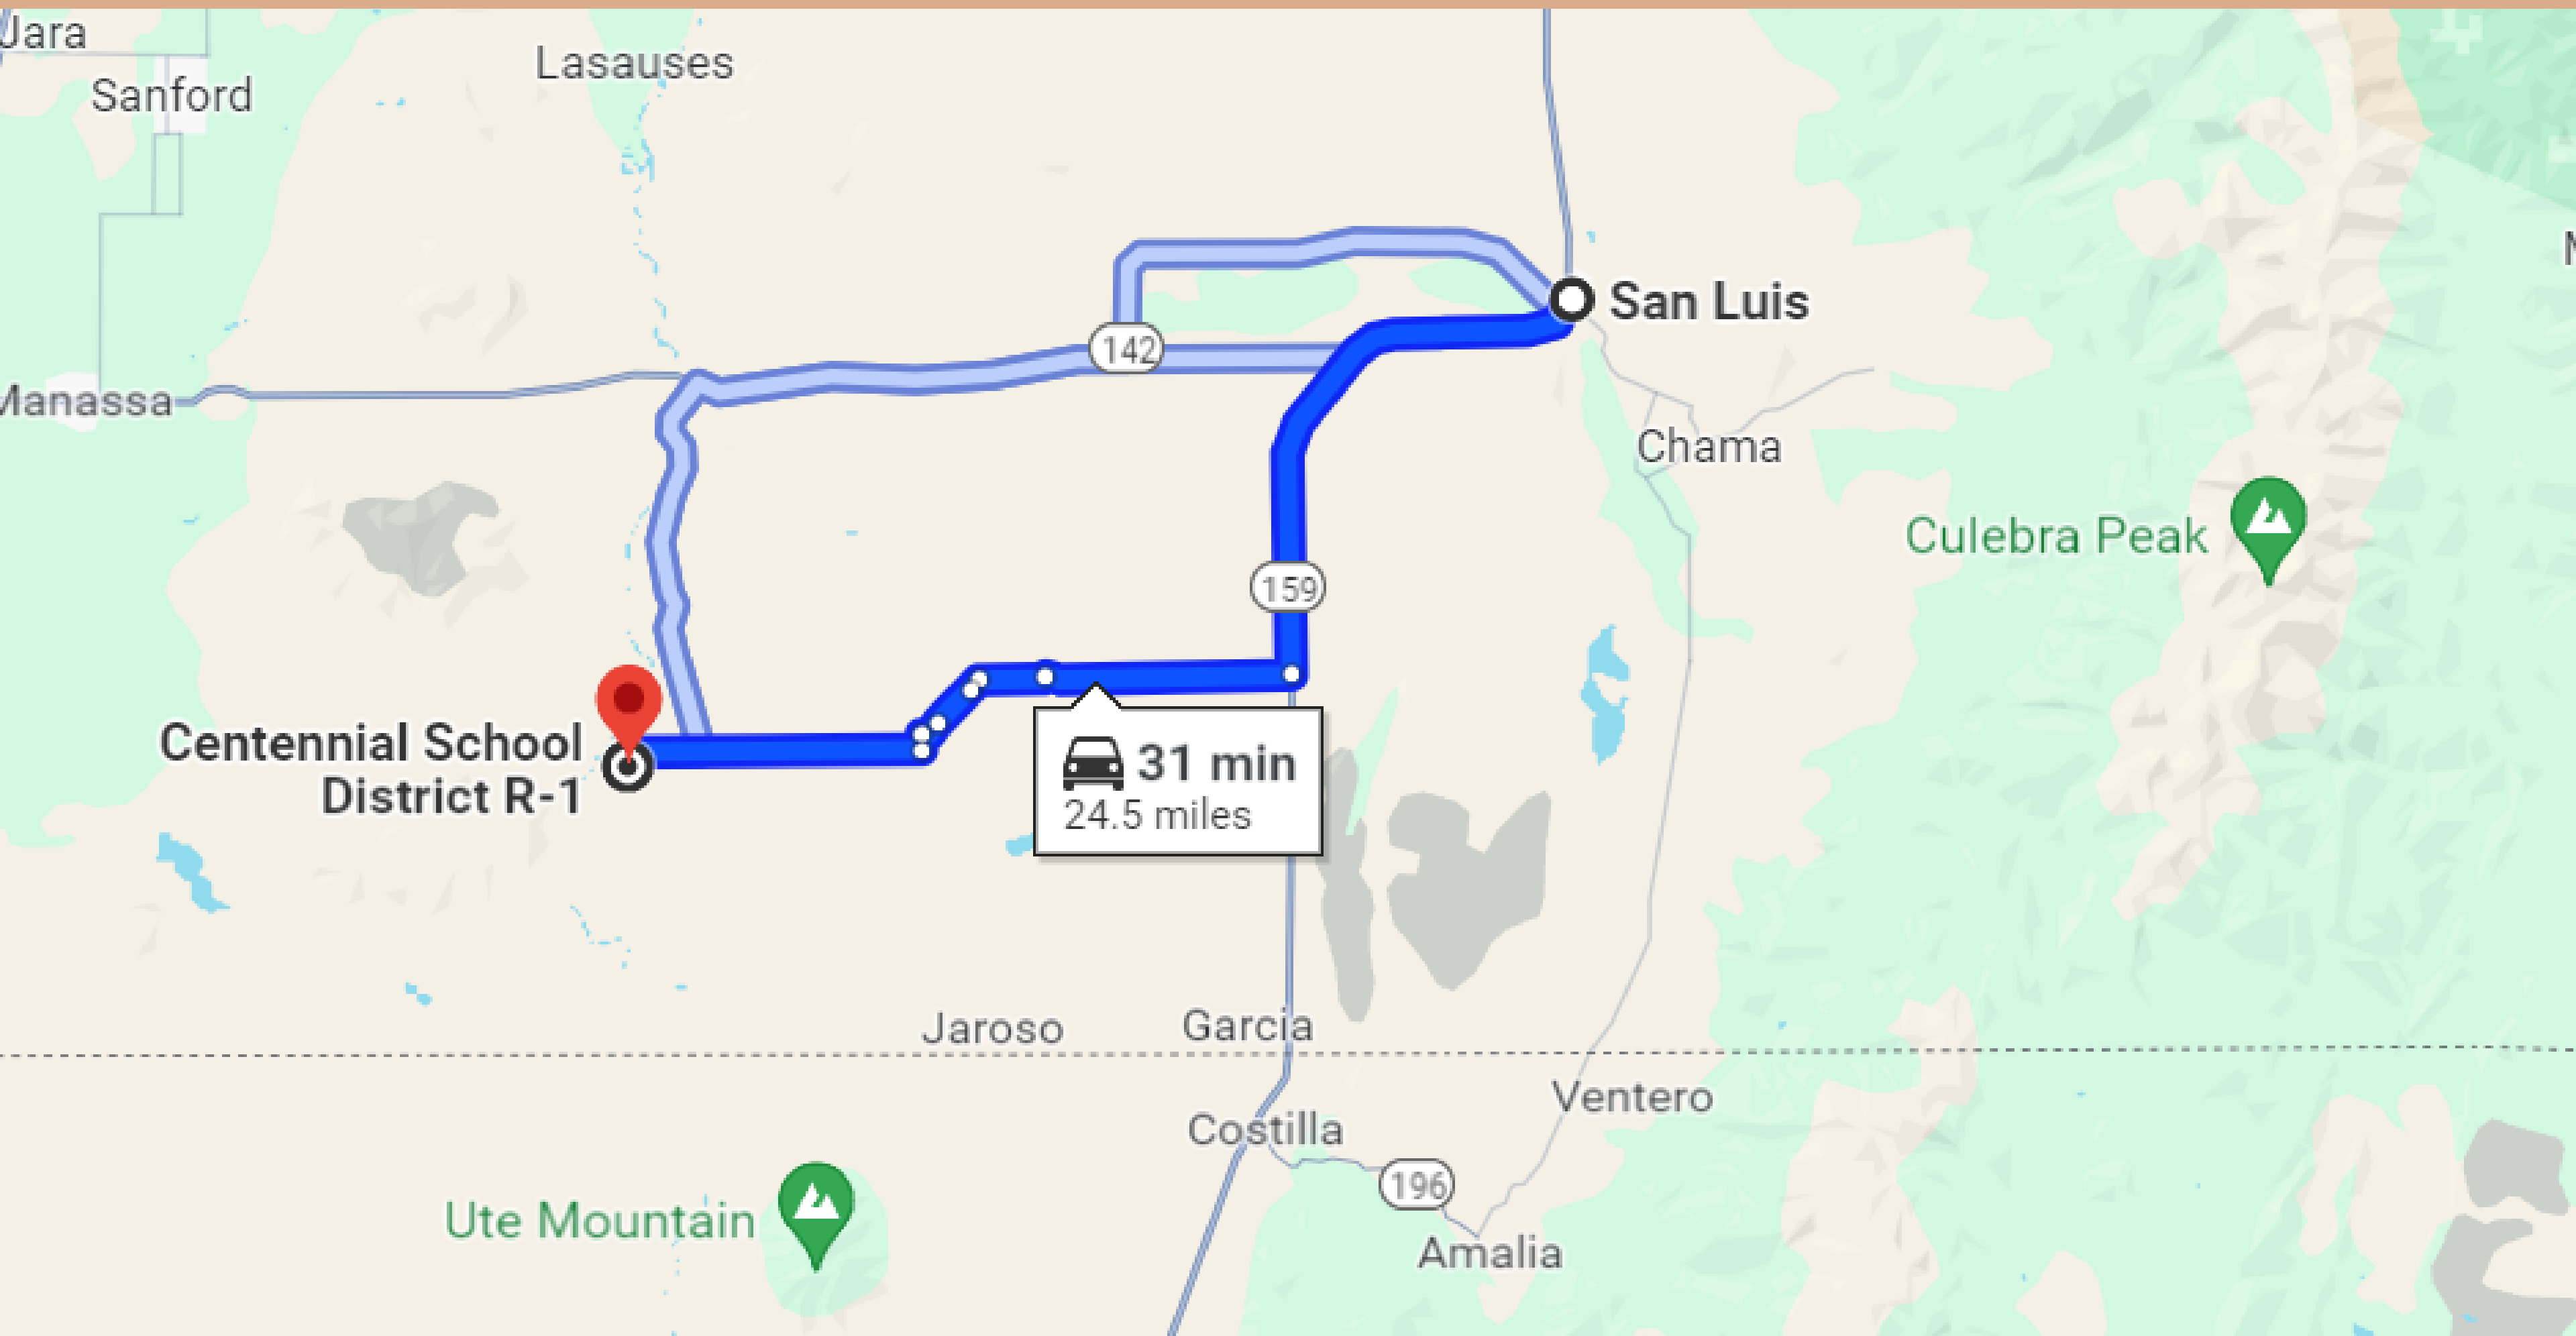

4 HRS & 8 MIN'S DRIVE TO DENVER

31-MINUTE DRIVE TO SAN LUIS TOWN

42-MINUTE DRIVE TO FORT GARLAND TOWN