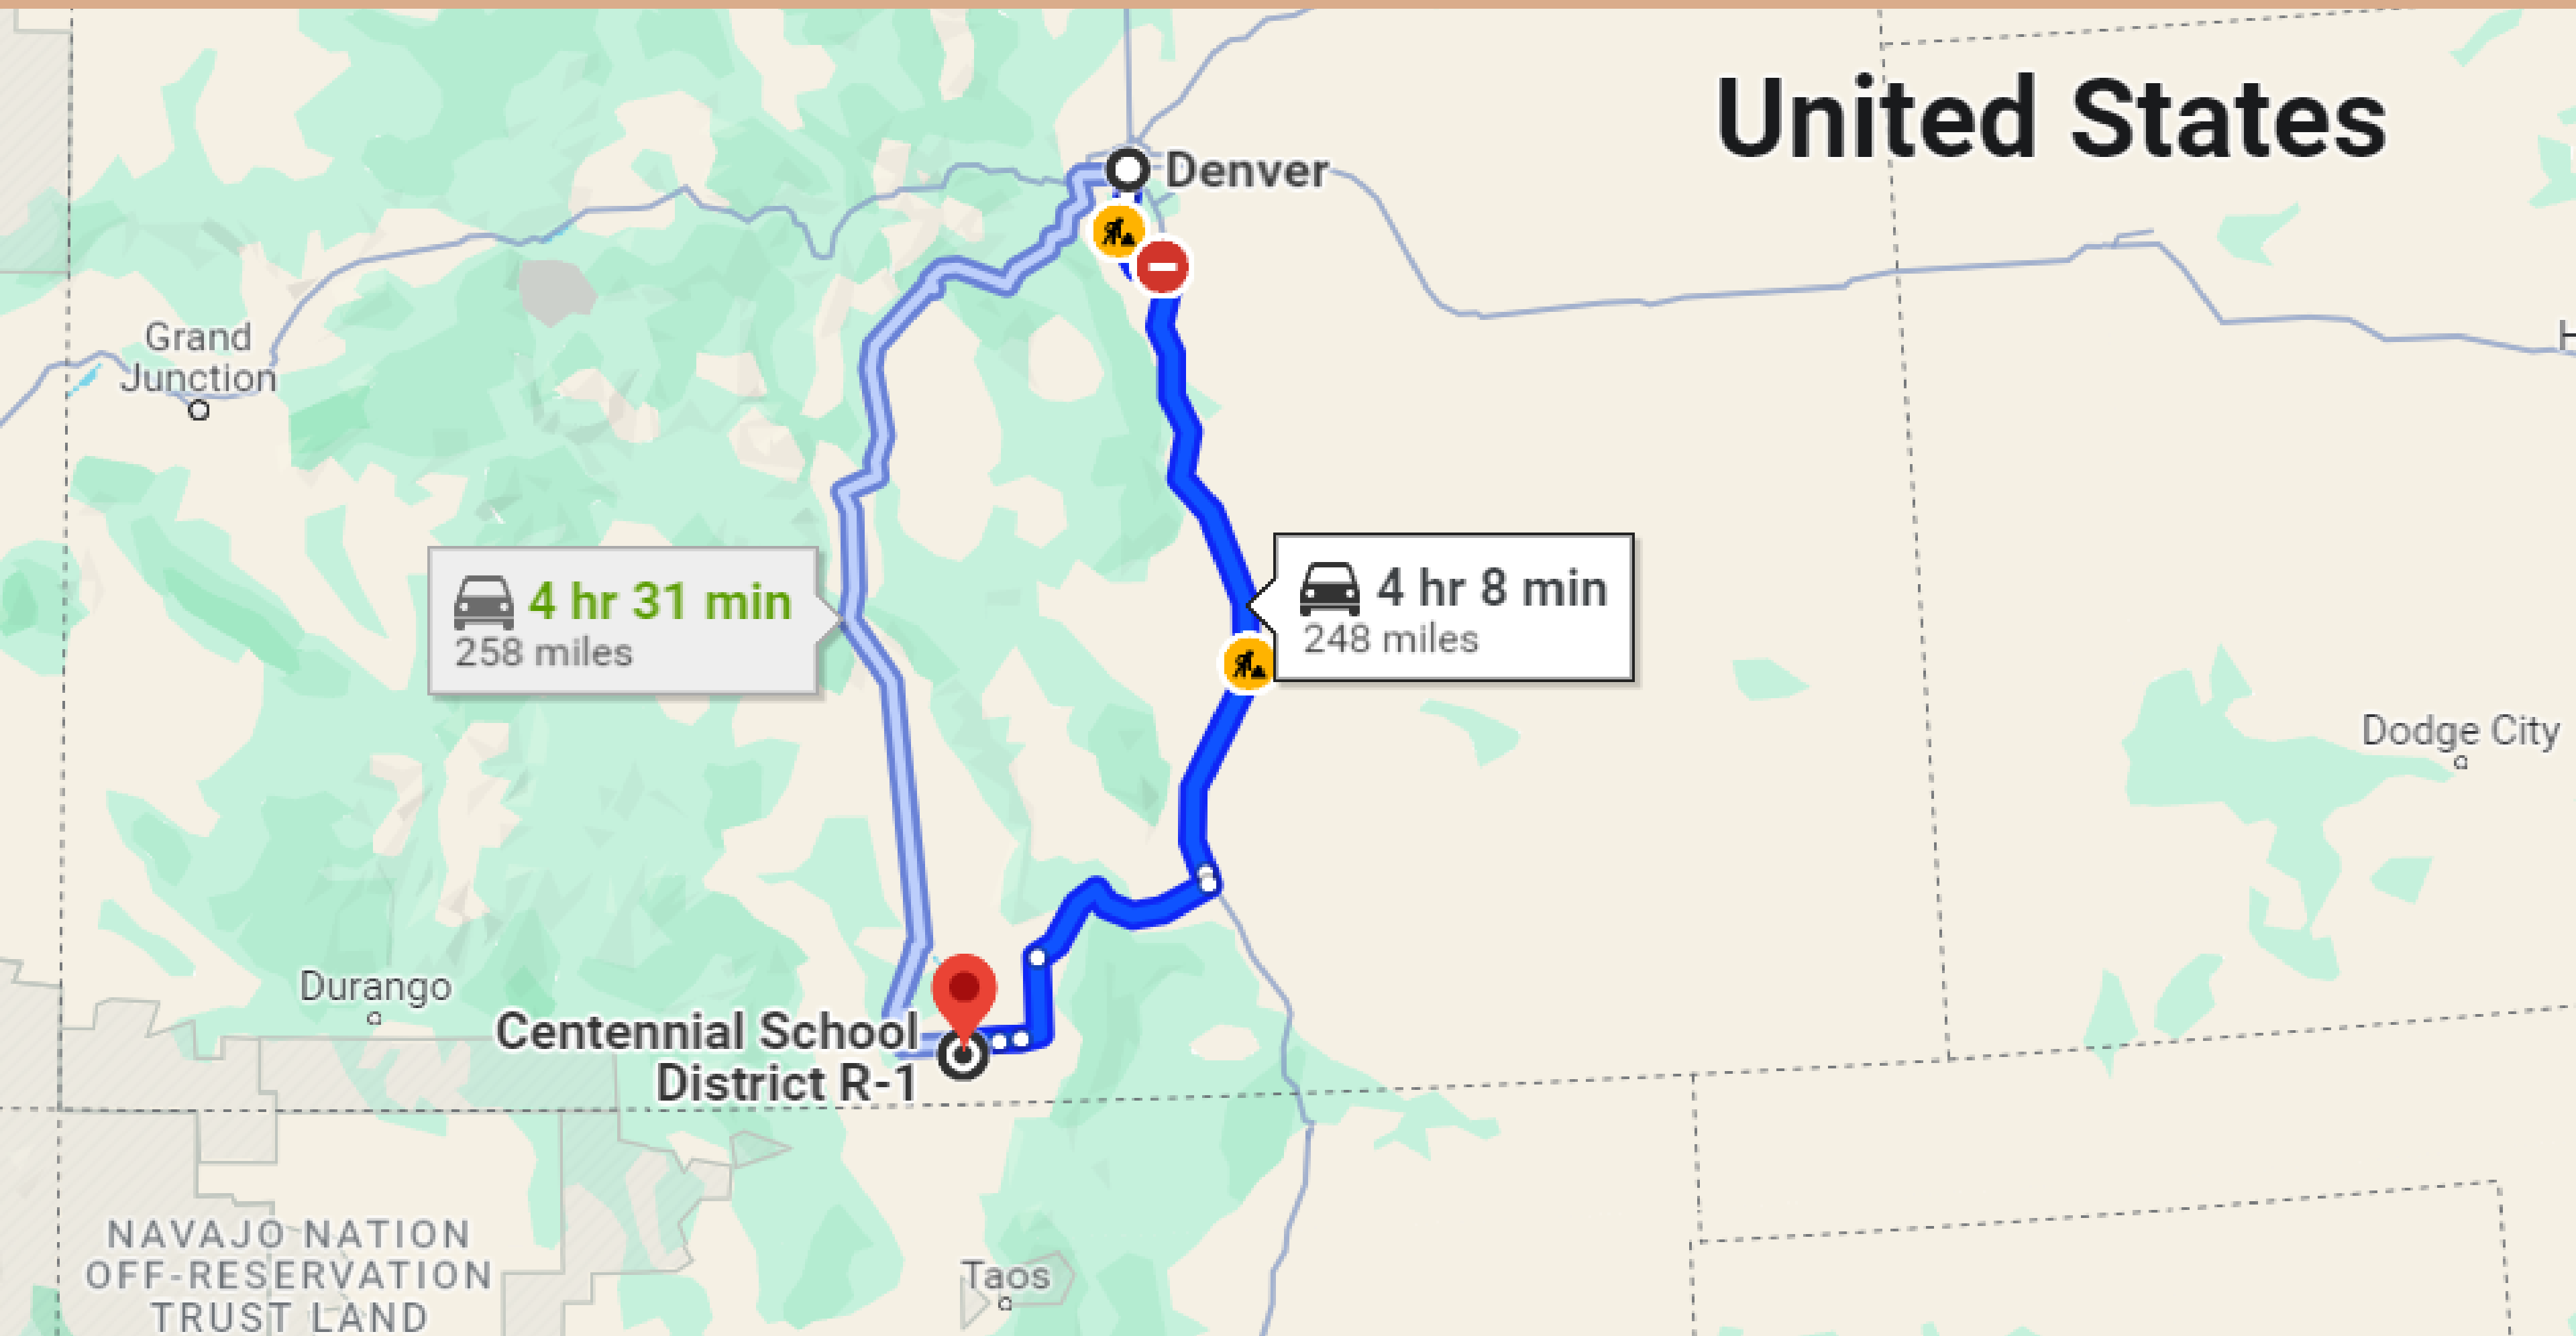

4 HRS & 8 MIN'S DRIVE TO DENVER

31-MINUTE DRIVE TO SAN LUIS TOWN

42-MINUTE DRIVE TO FORT GARLAND TOWN