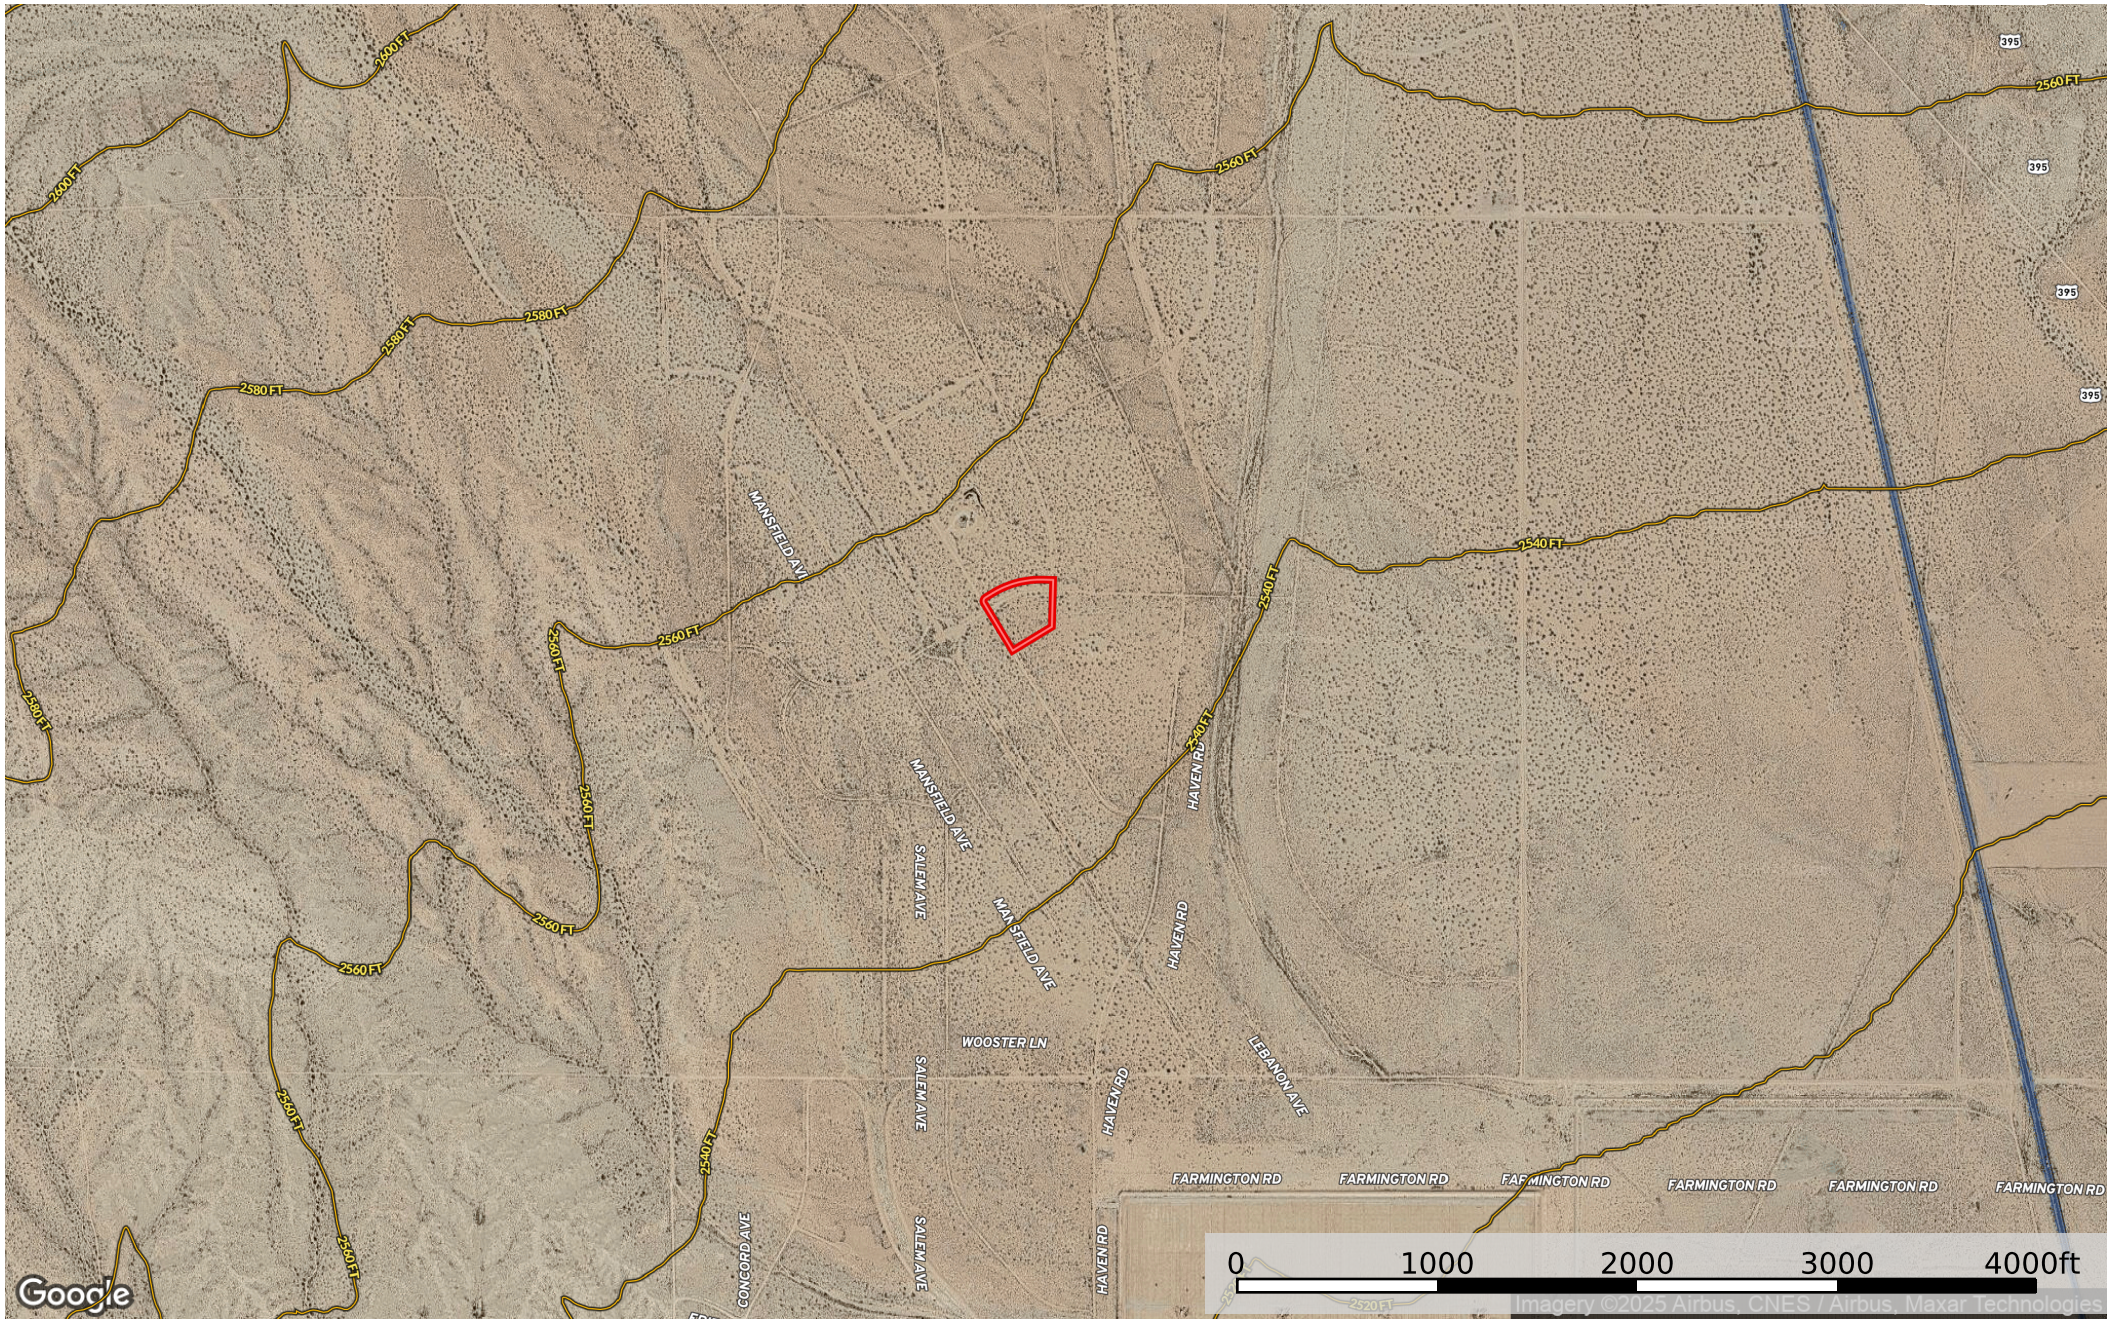

1.92 Acres Kramer Junction, San Bernardino County, CA

San Bernardino County, California, 1.92 AC +/-

 Boundary