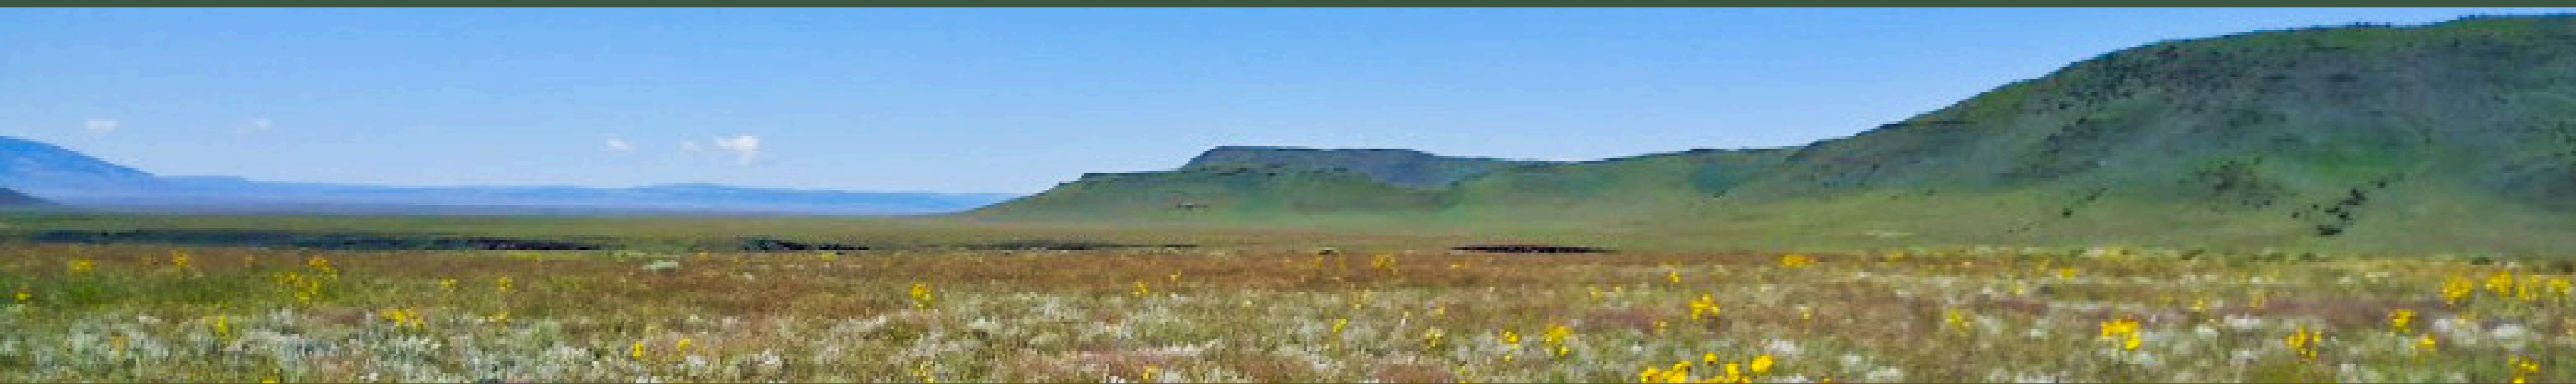

Interested or have questions?

Contact us today!