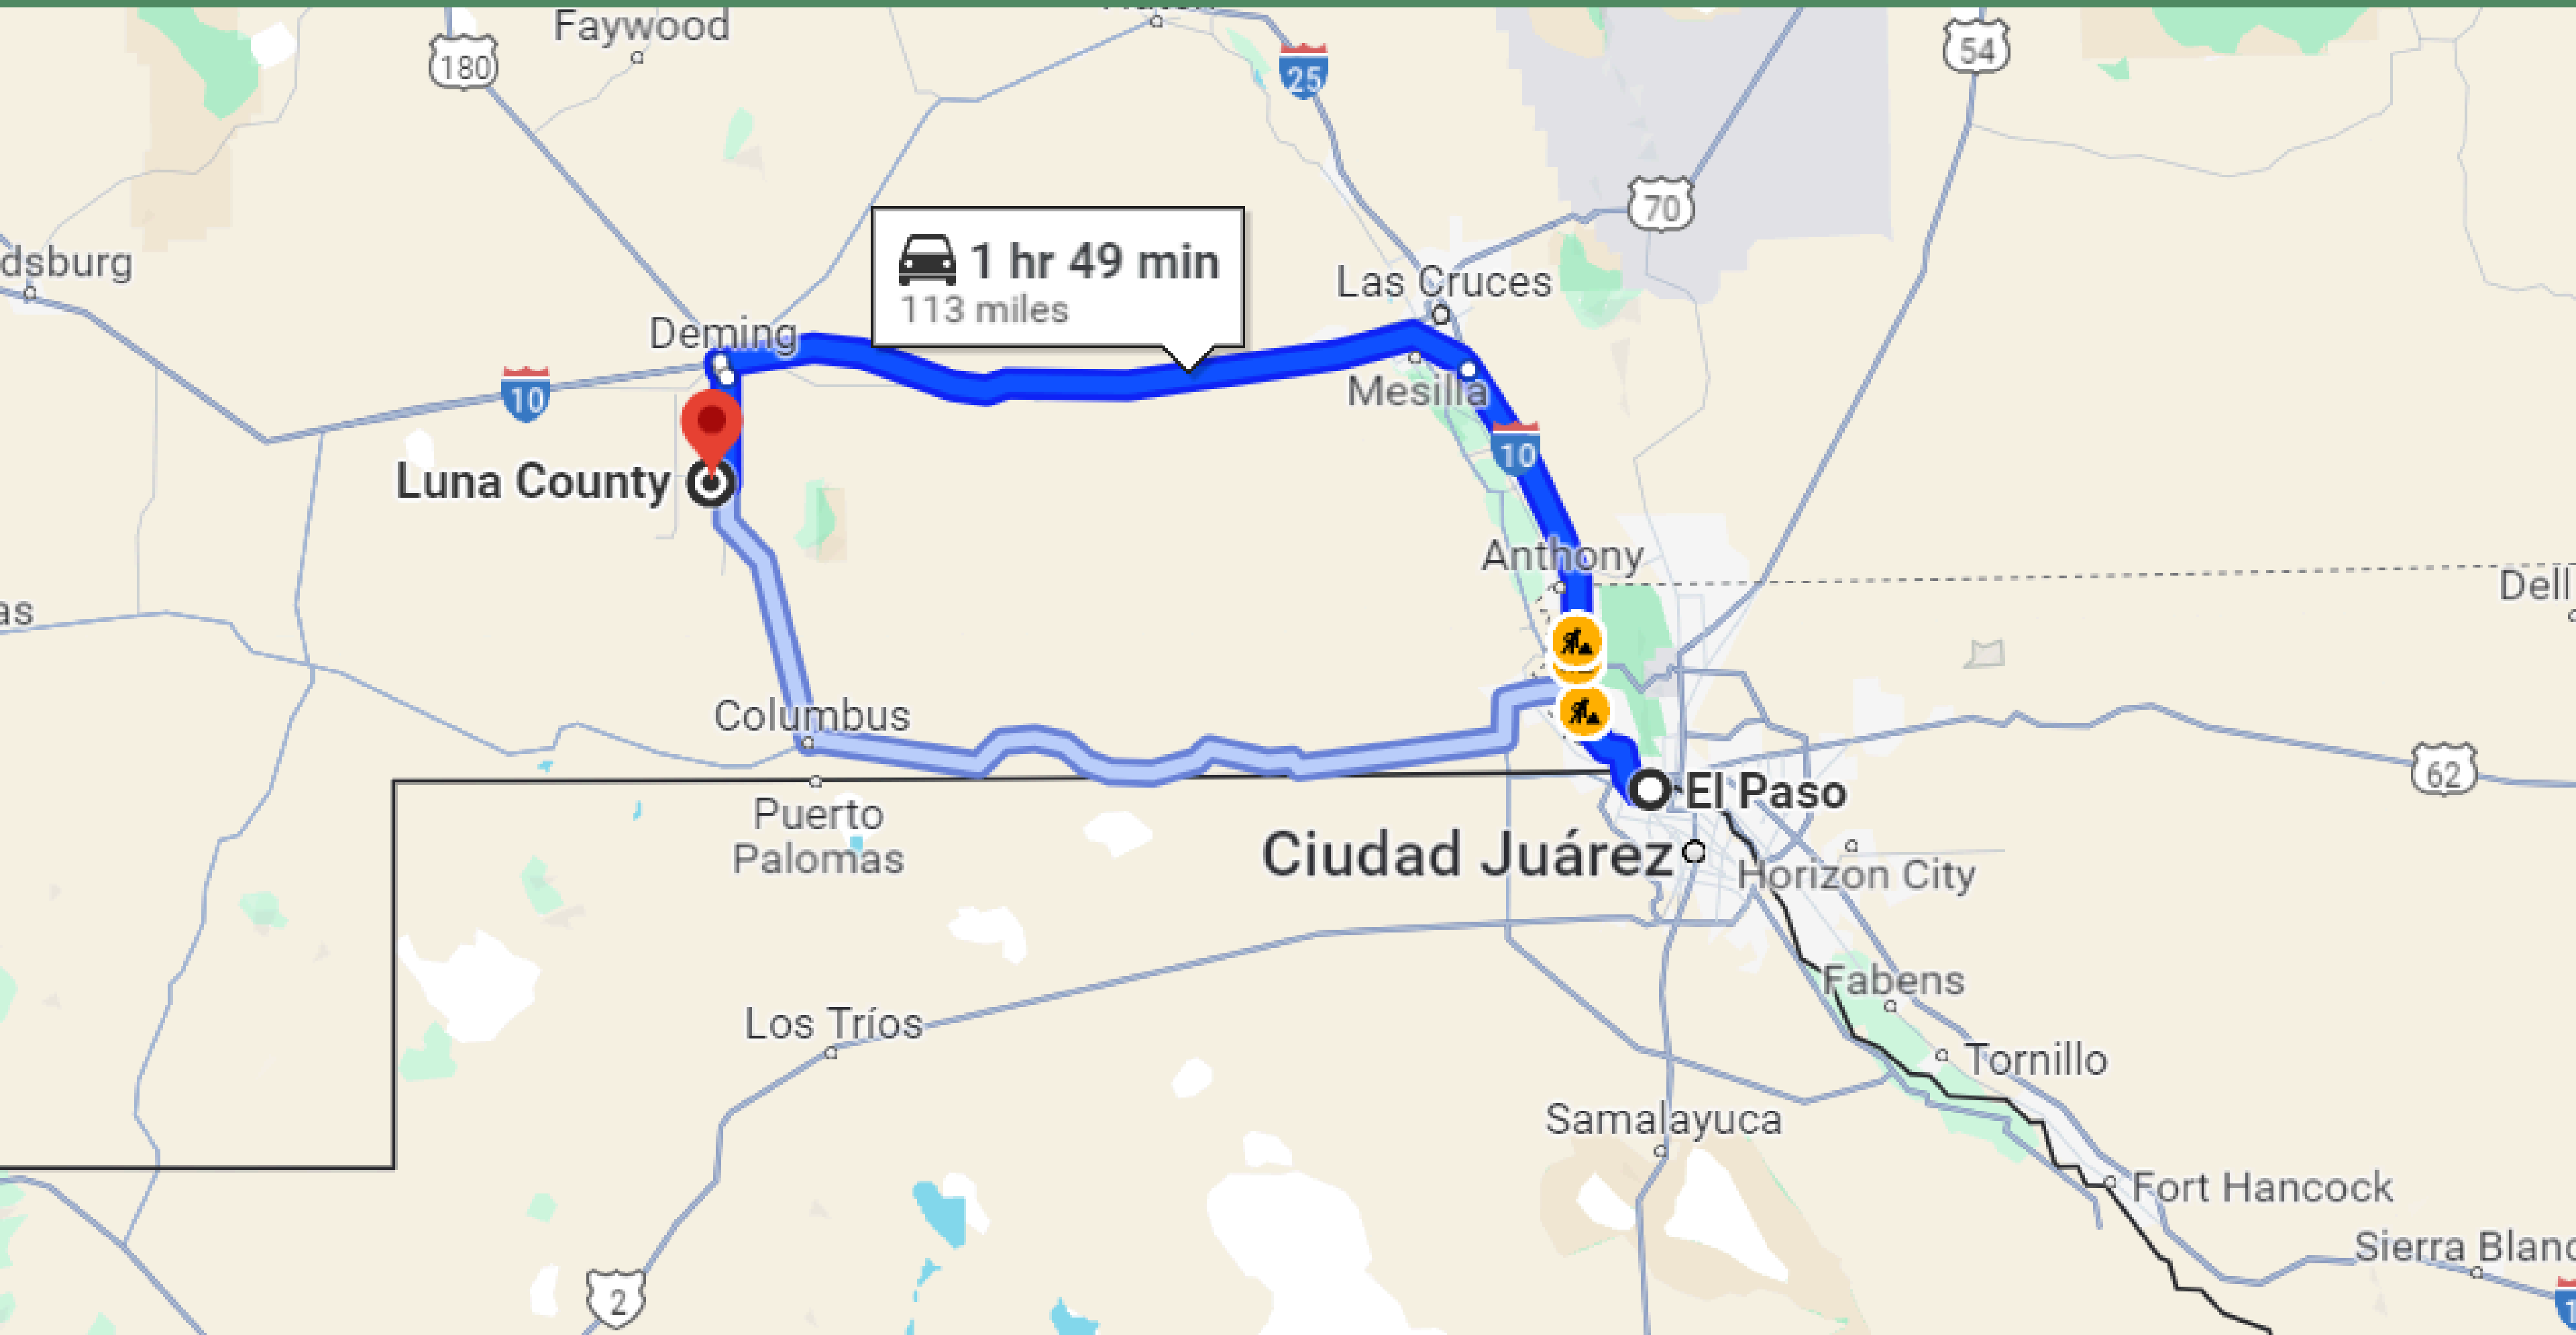

1.5 HRS DRIVE TO EL PASO

26-MINUTE DRIVE TO COLUMBUS TOWN

16-MINUTE DRIVE TO DEMING TOWN

1 HR & 15-MINUTE DRIVE TO LAS CRUCES