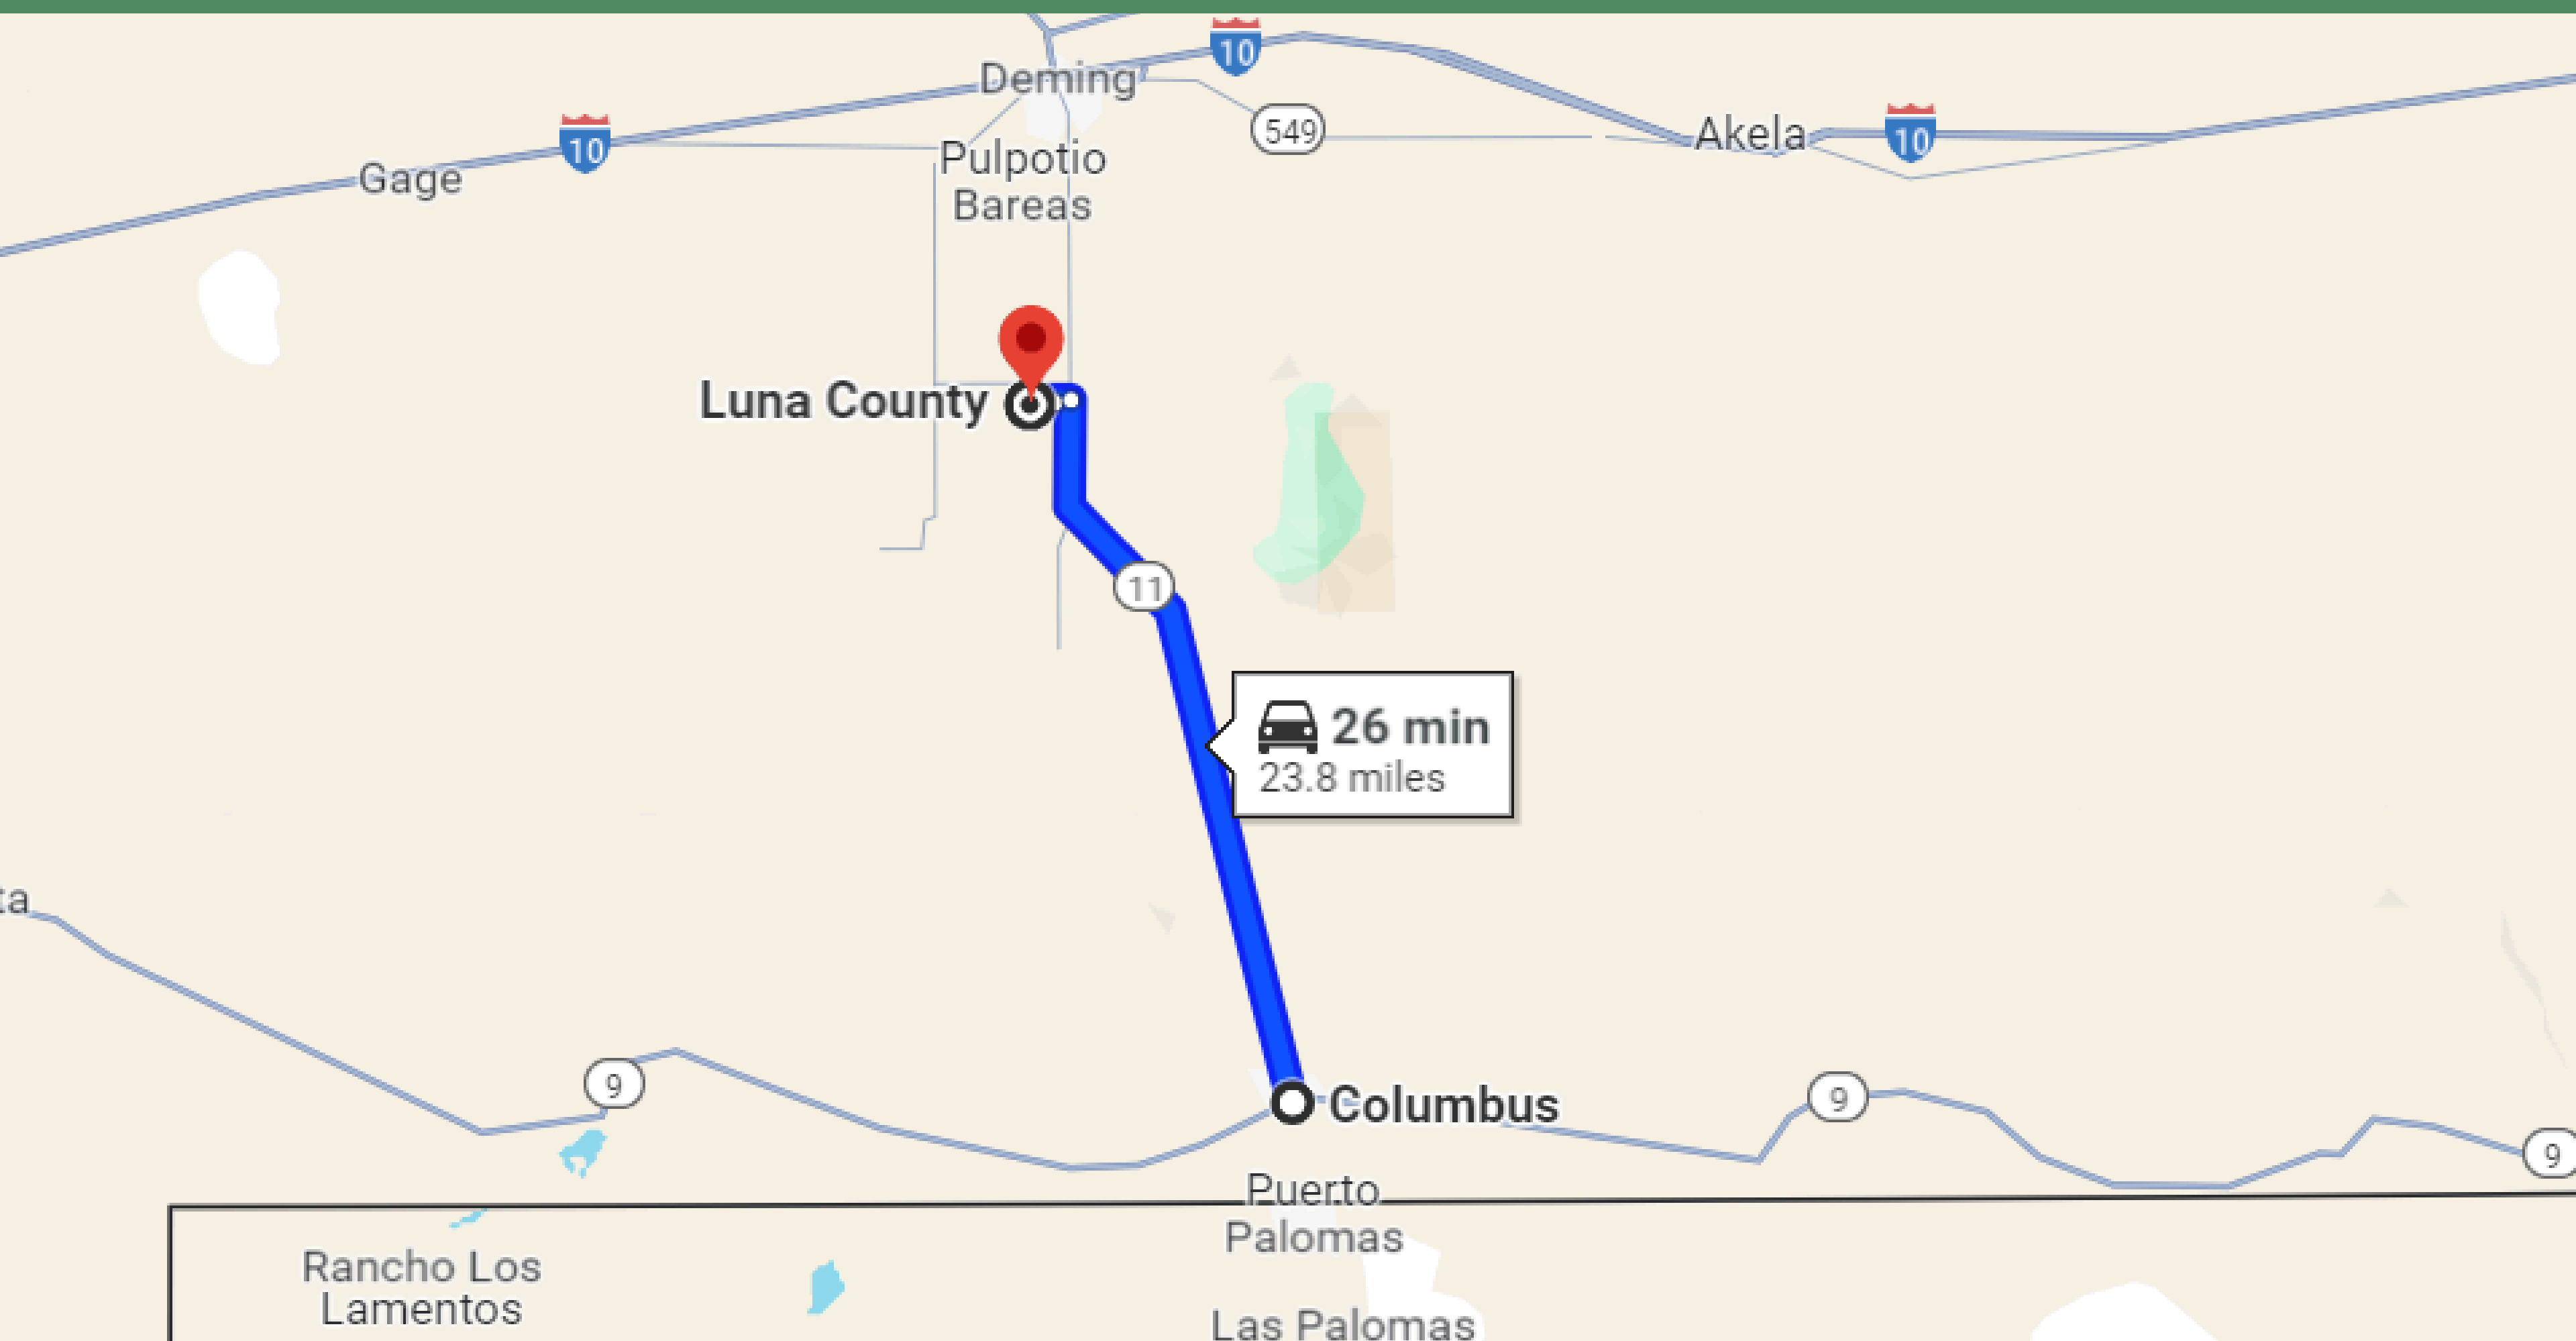

1.5 HRS DRIVE TO EL PASO

26-MINUTE DRIVE TO COLUMBUS TOWN

16-MINUTE DRIVE TO DEMING TOWN

1 HR & 15-MINUTE DRIVE TO LAS CRUCES