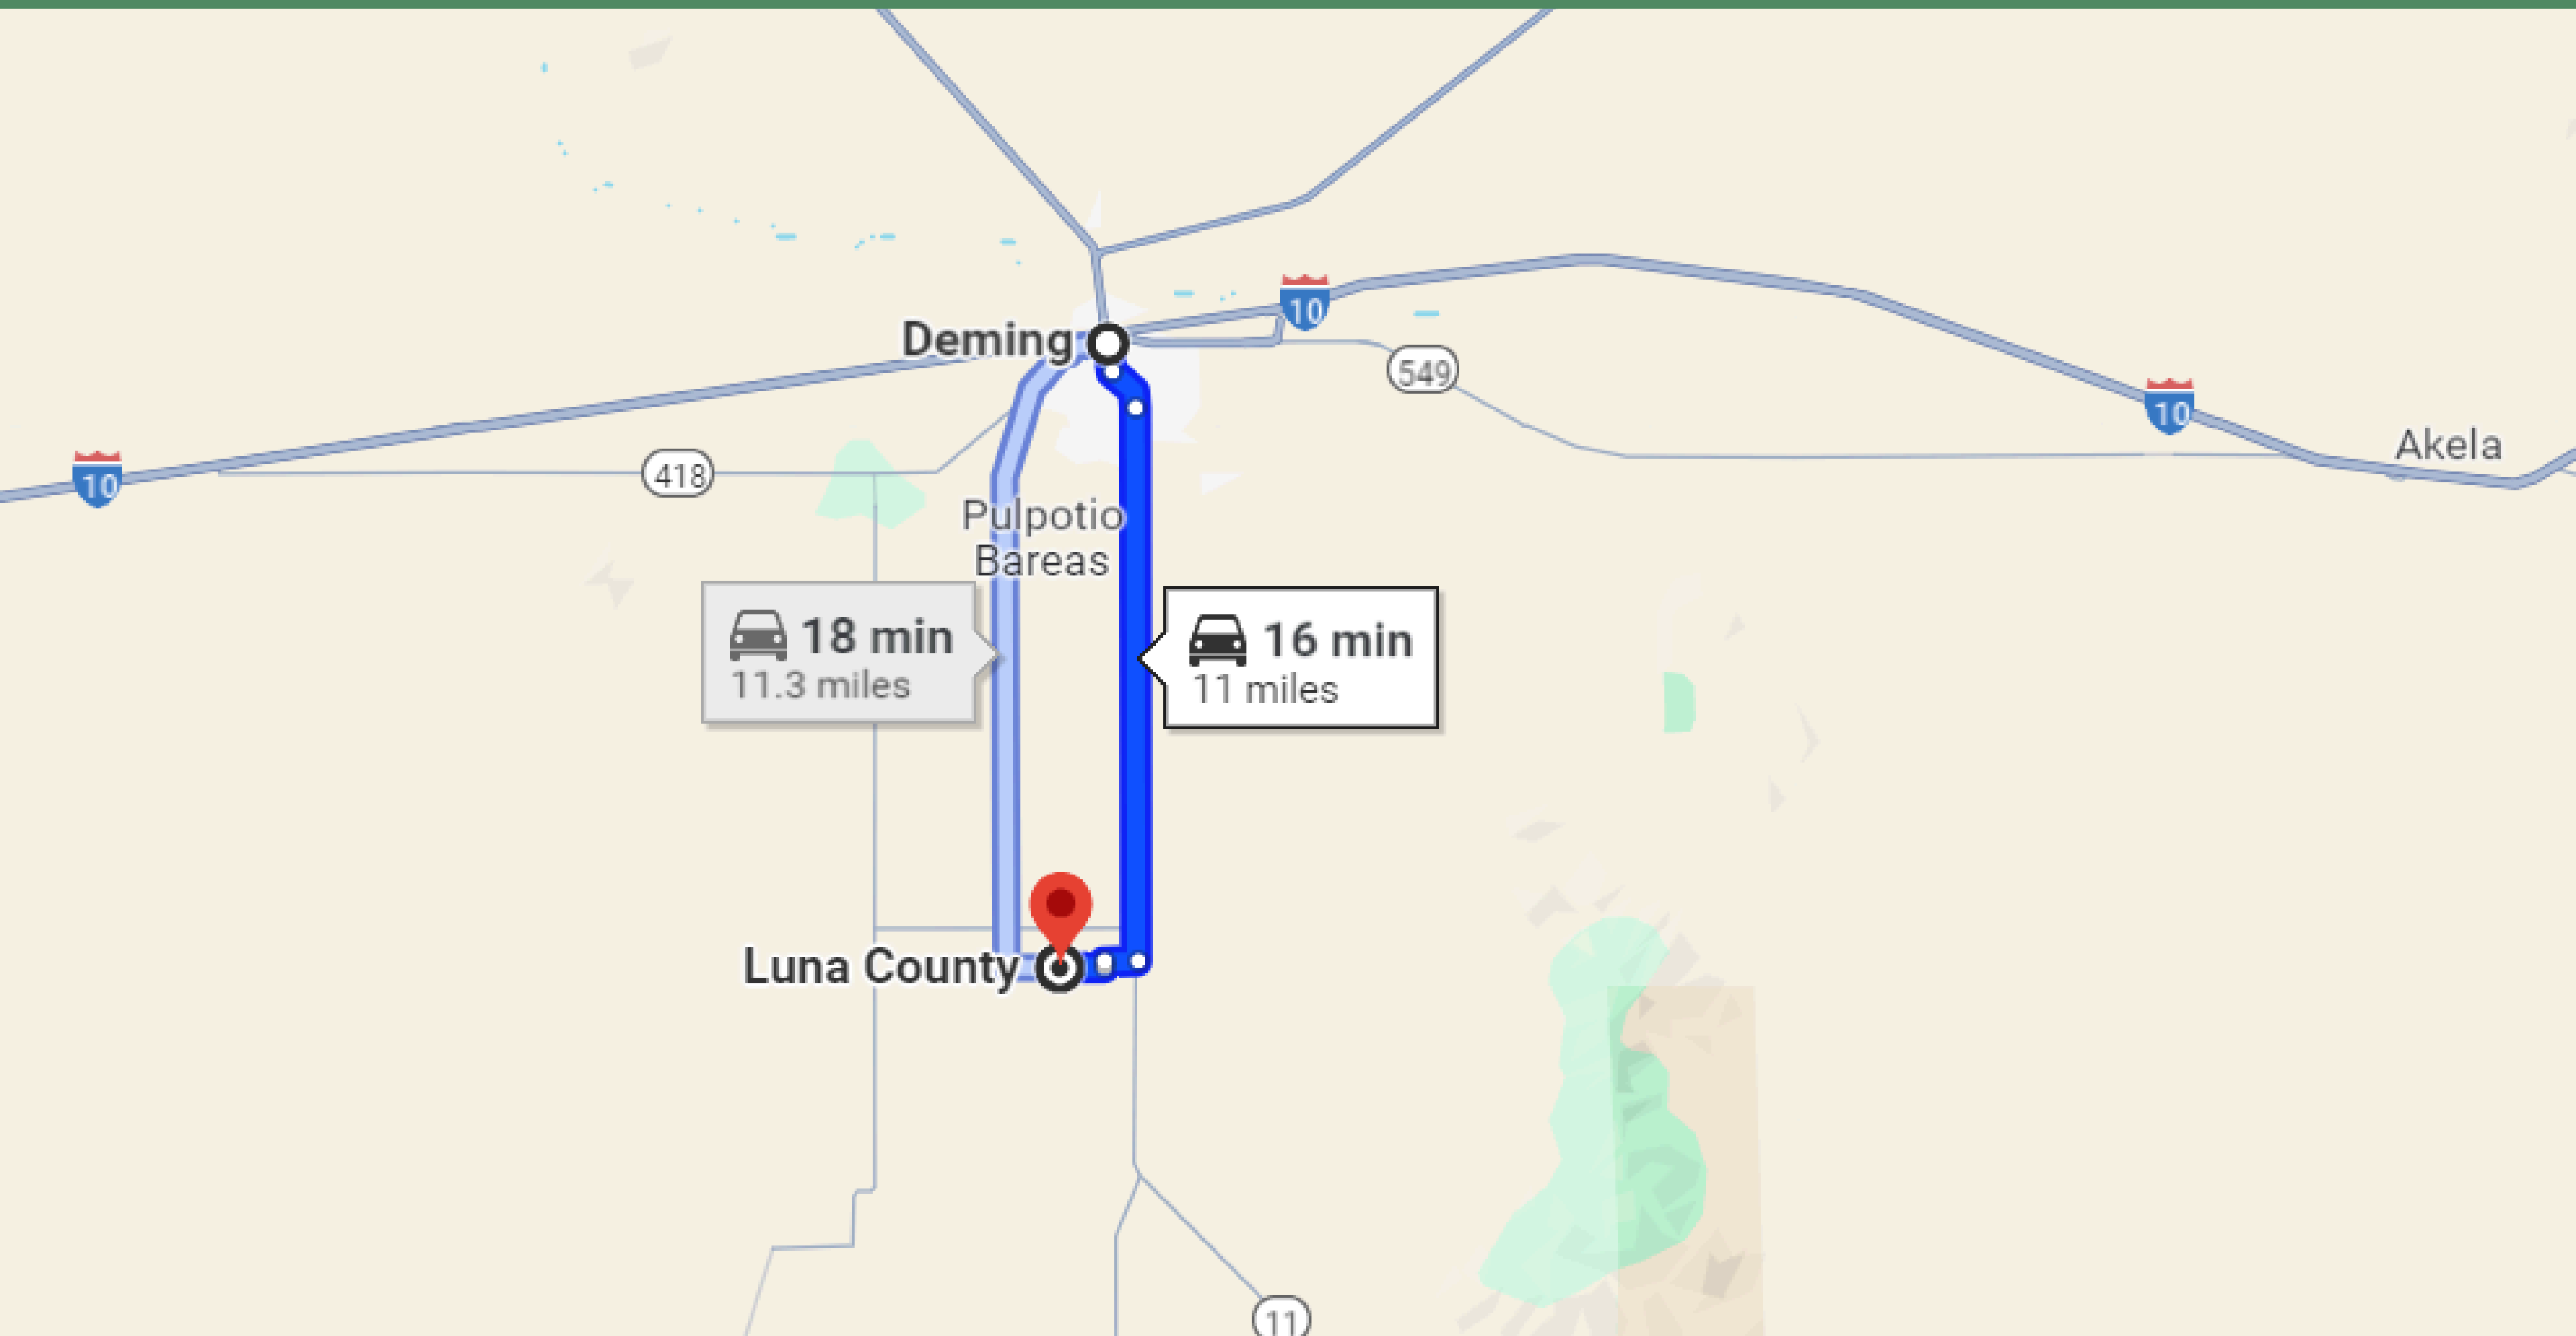

1.5 HRS DRIVE TO EL PASO

26-MINUTE DRIVE TO COLUMBUS TOWN

16-MINUTE DRIVE TO DEMING TOWN

1 HR & 15-MINUTE DRIVE TO LAS CRUCES