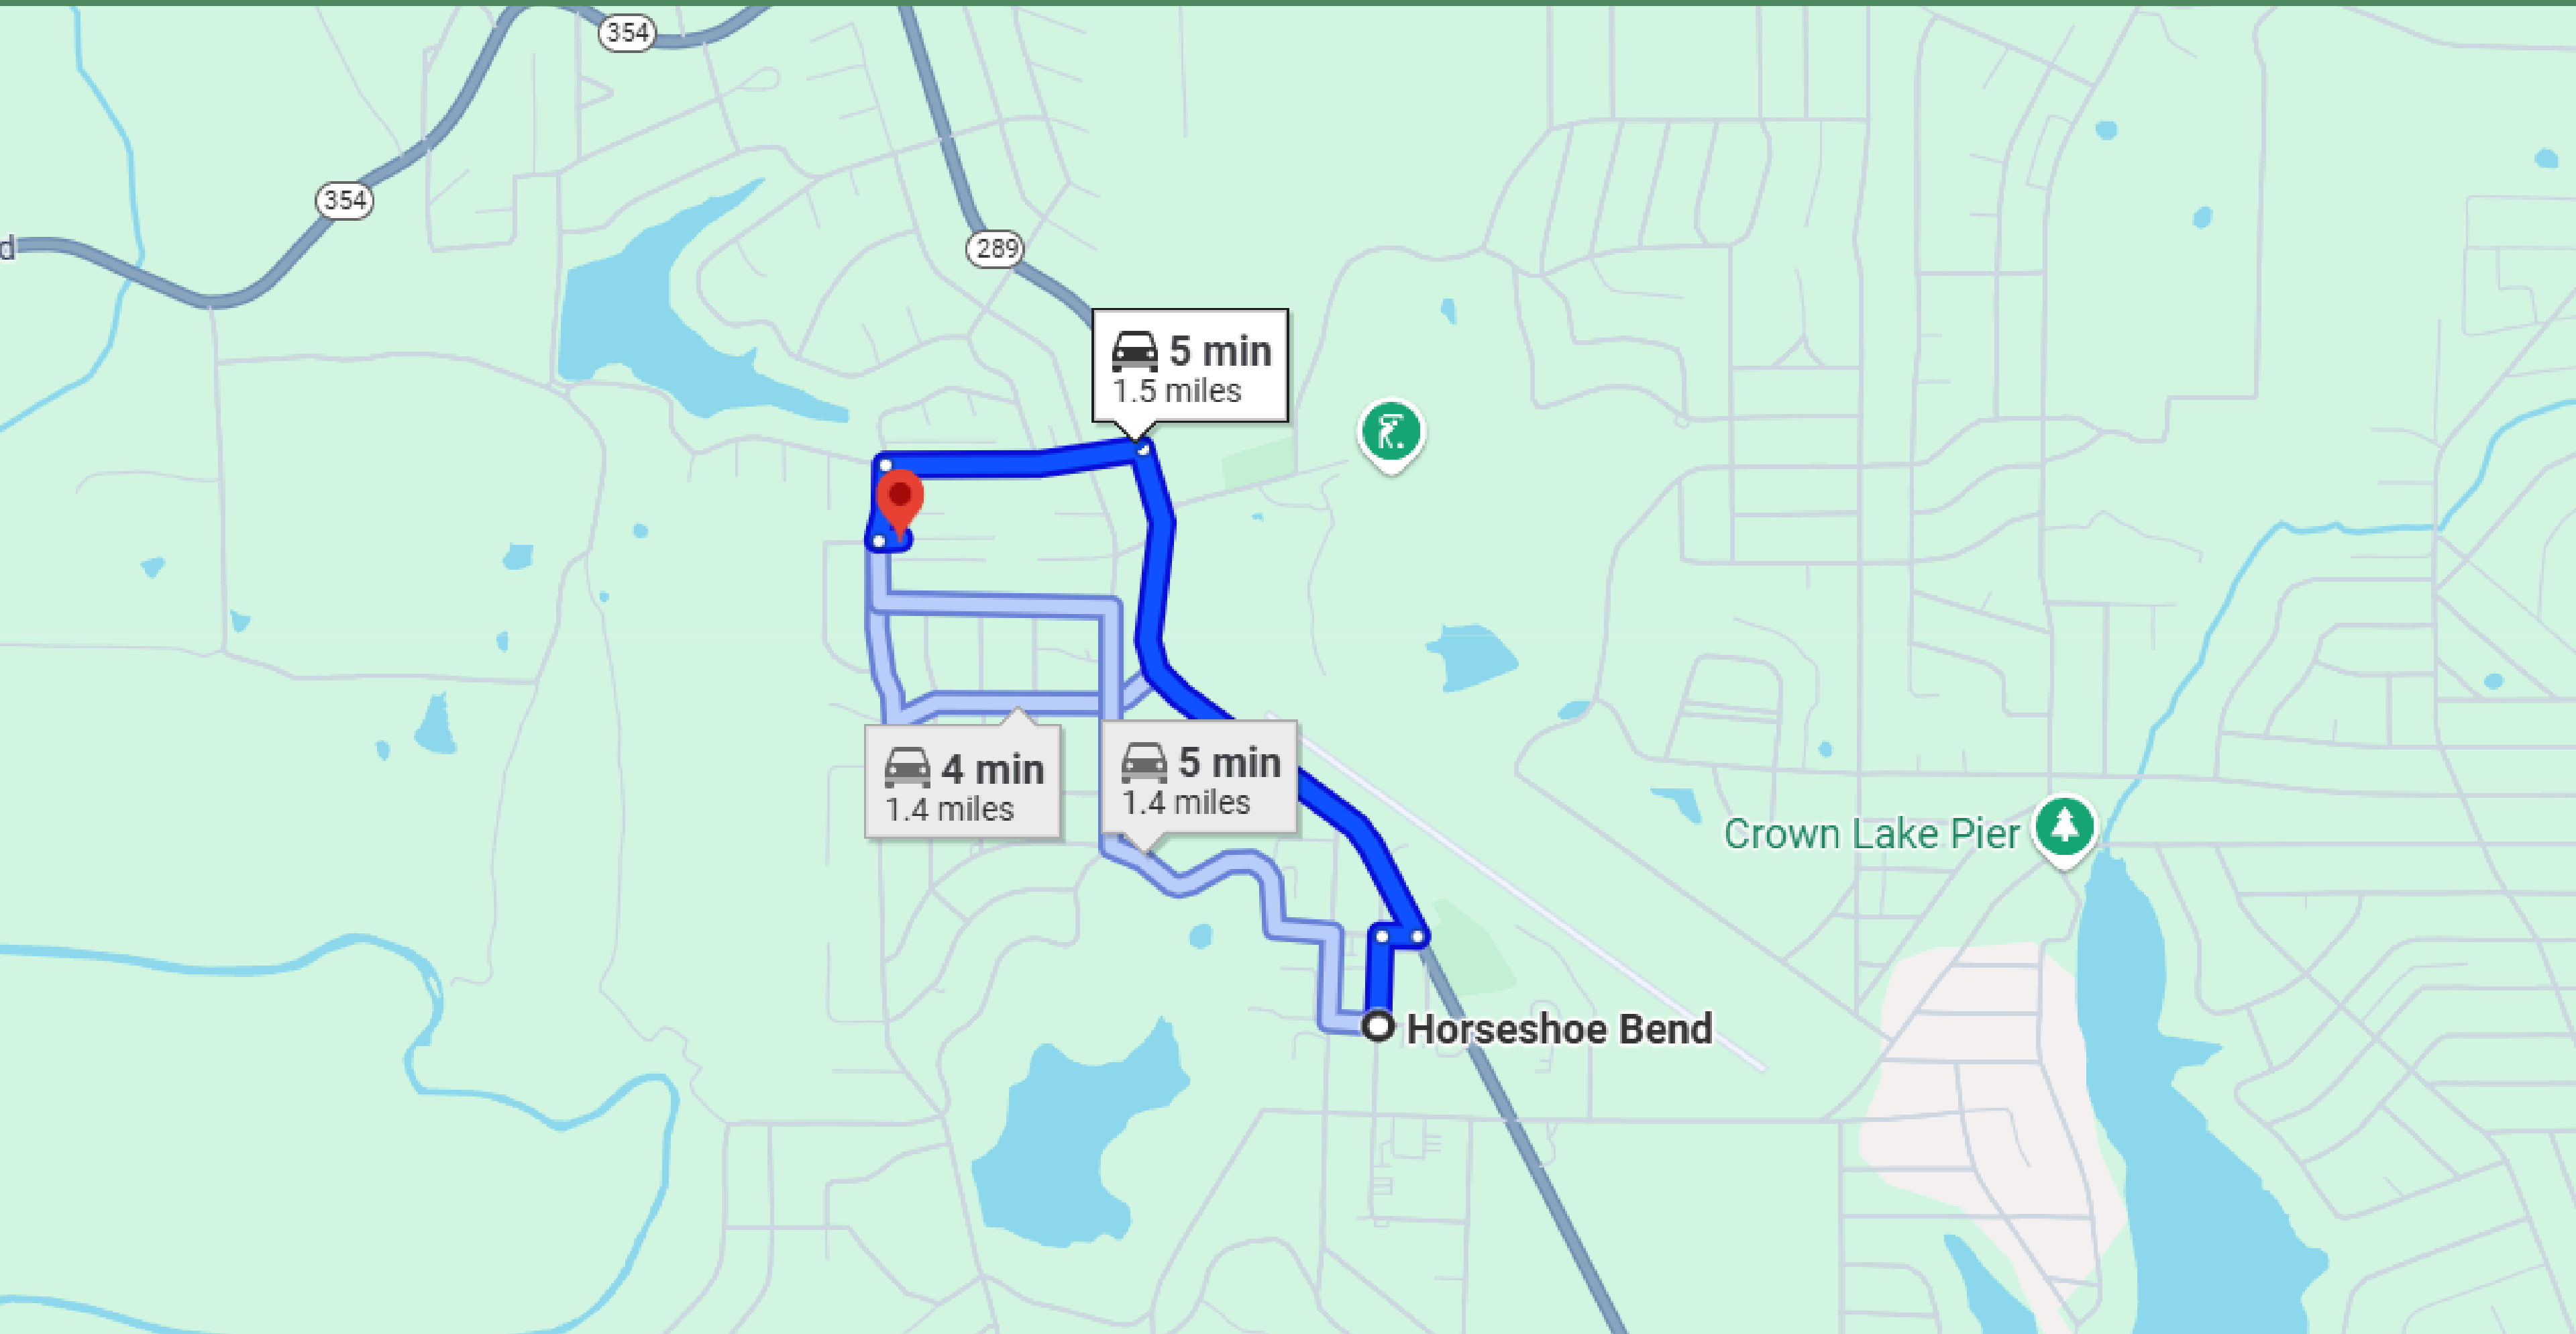

# 4- MINUTE DRIVE TO HORSESHOE BEND TOWN

# 15- MINUTE DRIVE TO OXFORD TOWN

# 2.5 HRS DRIVE TO LITTLE ROCK