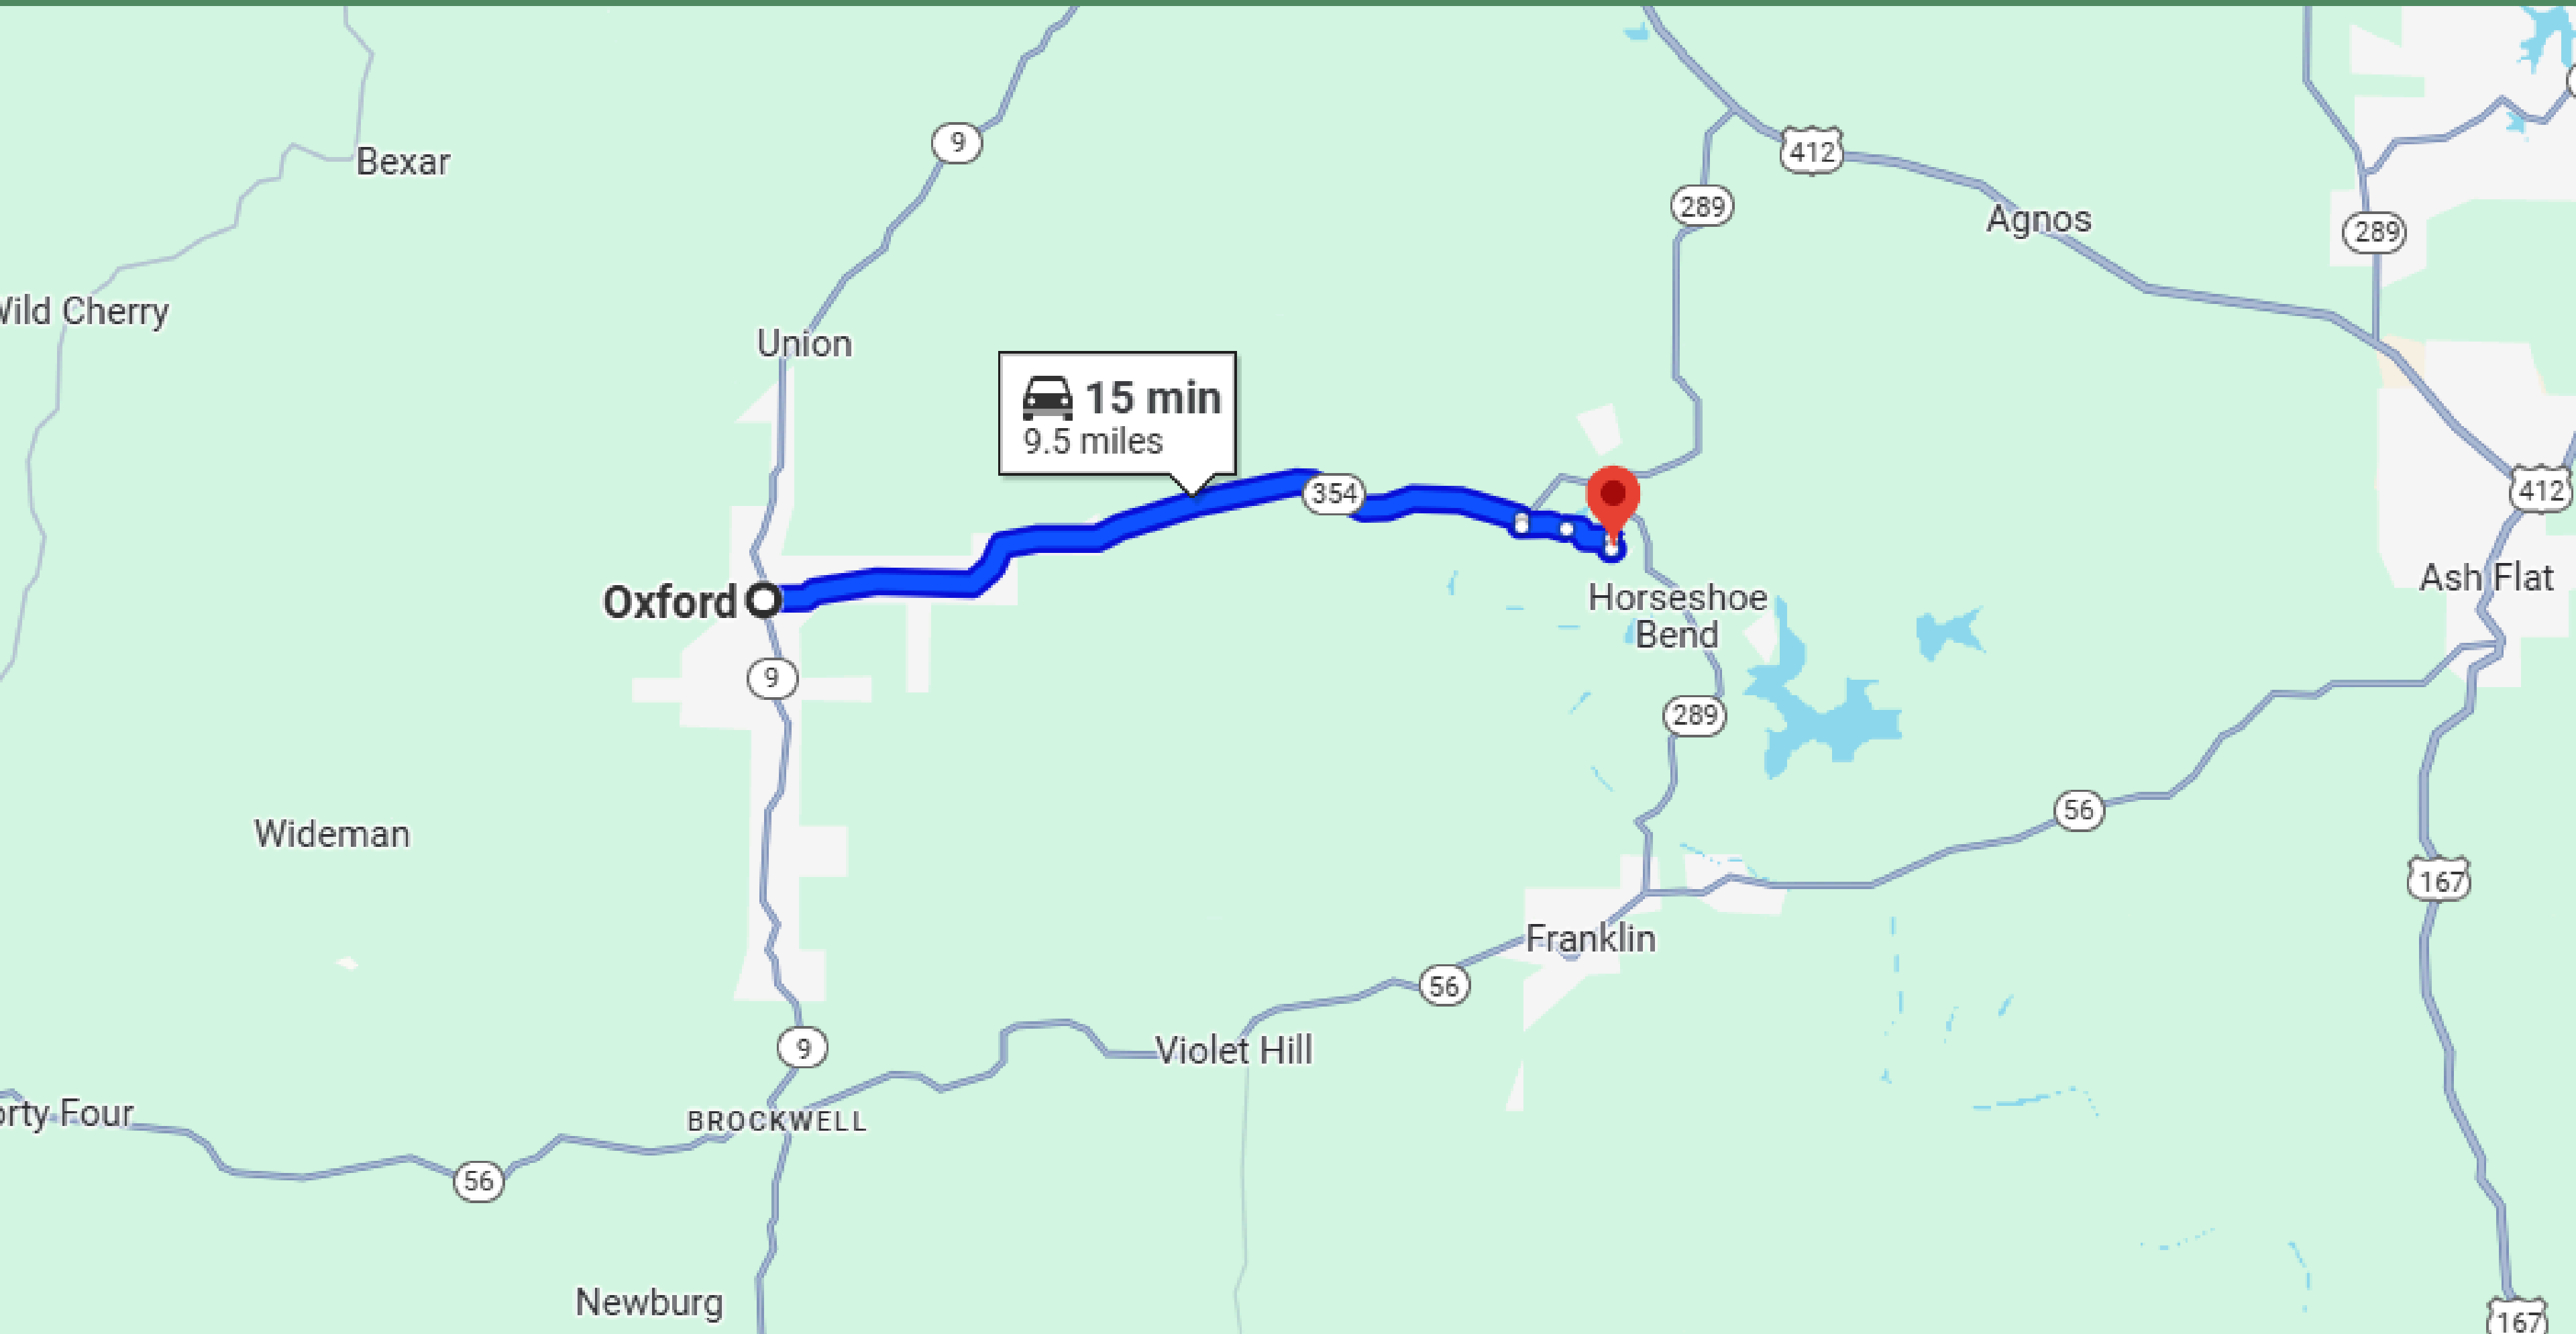

# 4- MINUTE DRIVE TO HORSESHOE BEND TOWN

# 15- MINUTE DRIVE TO OXFORD TOWN

# 2.5 HRS DRIVE TO LITTLE ROCK