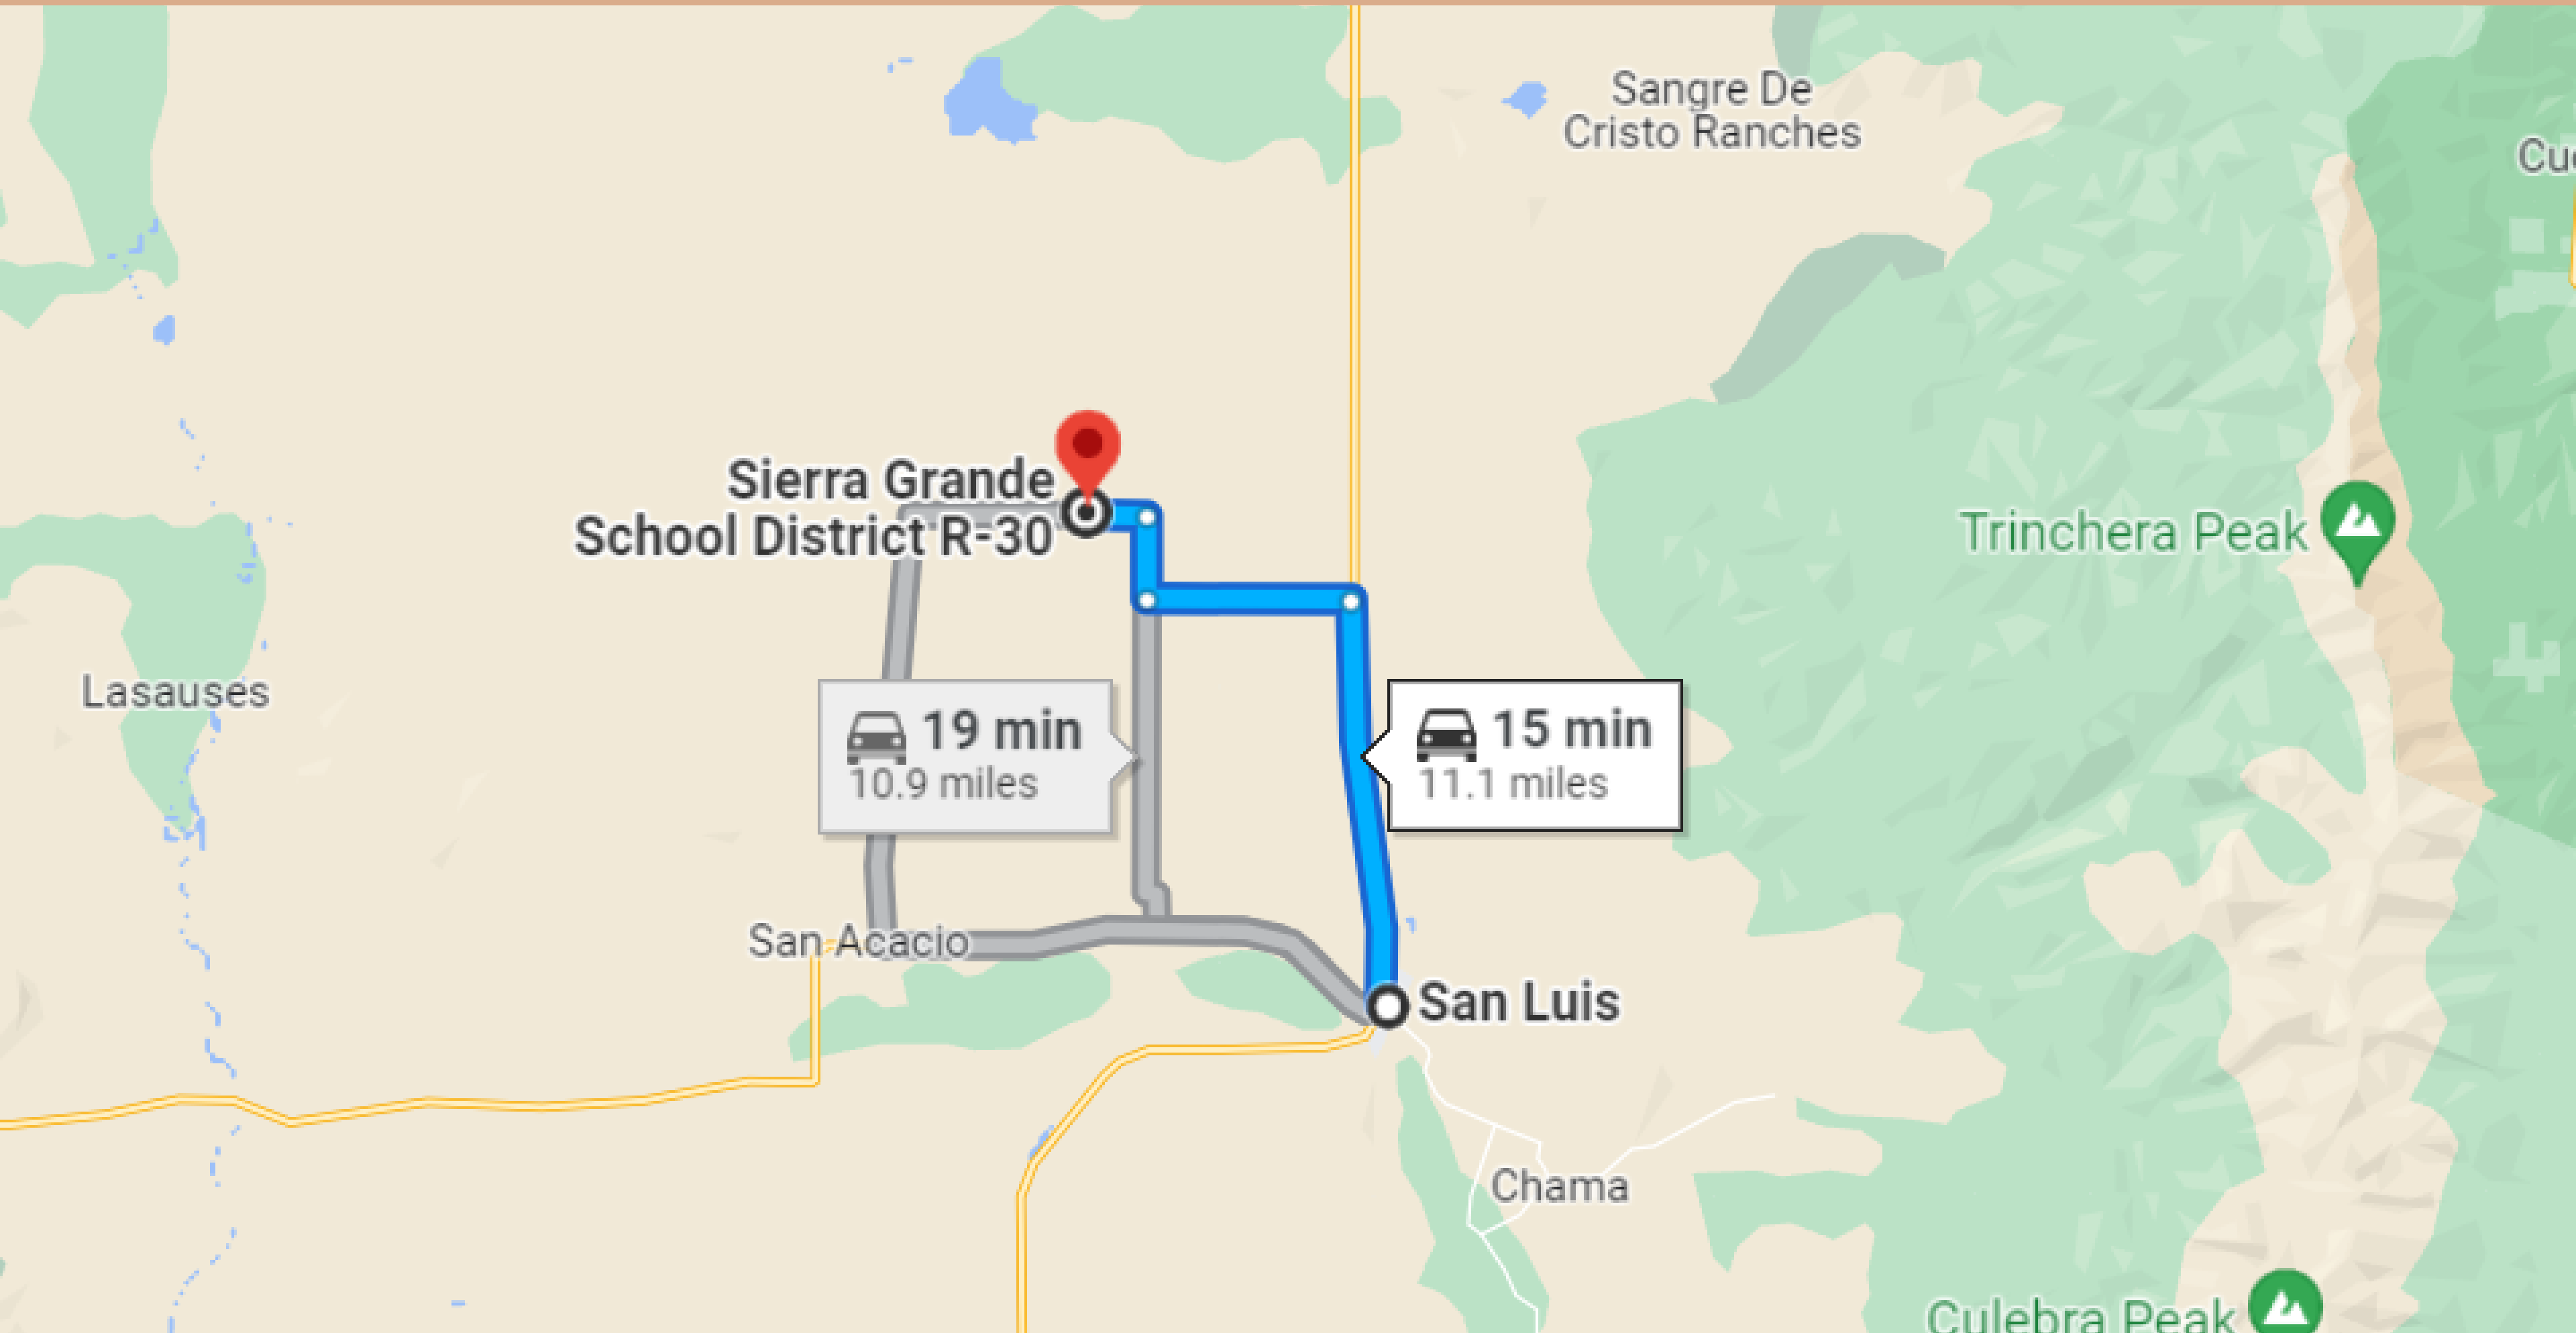

3 HRS & 38 MIN'S DRIVE TO DENVER

15-MINUTE DRIVE TO SAN LUIS TOWN

19-MINUTE DRIVE TO FORT GARLAND TOWN