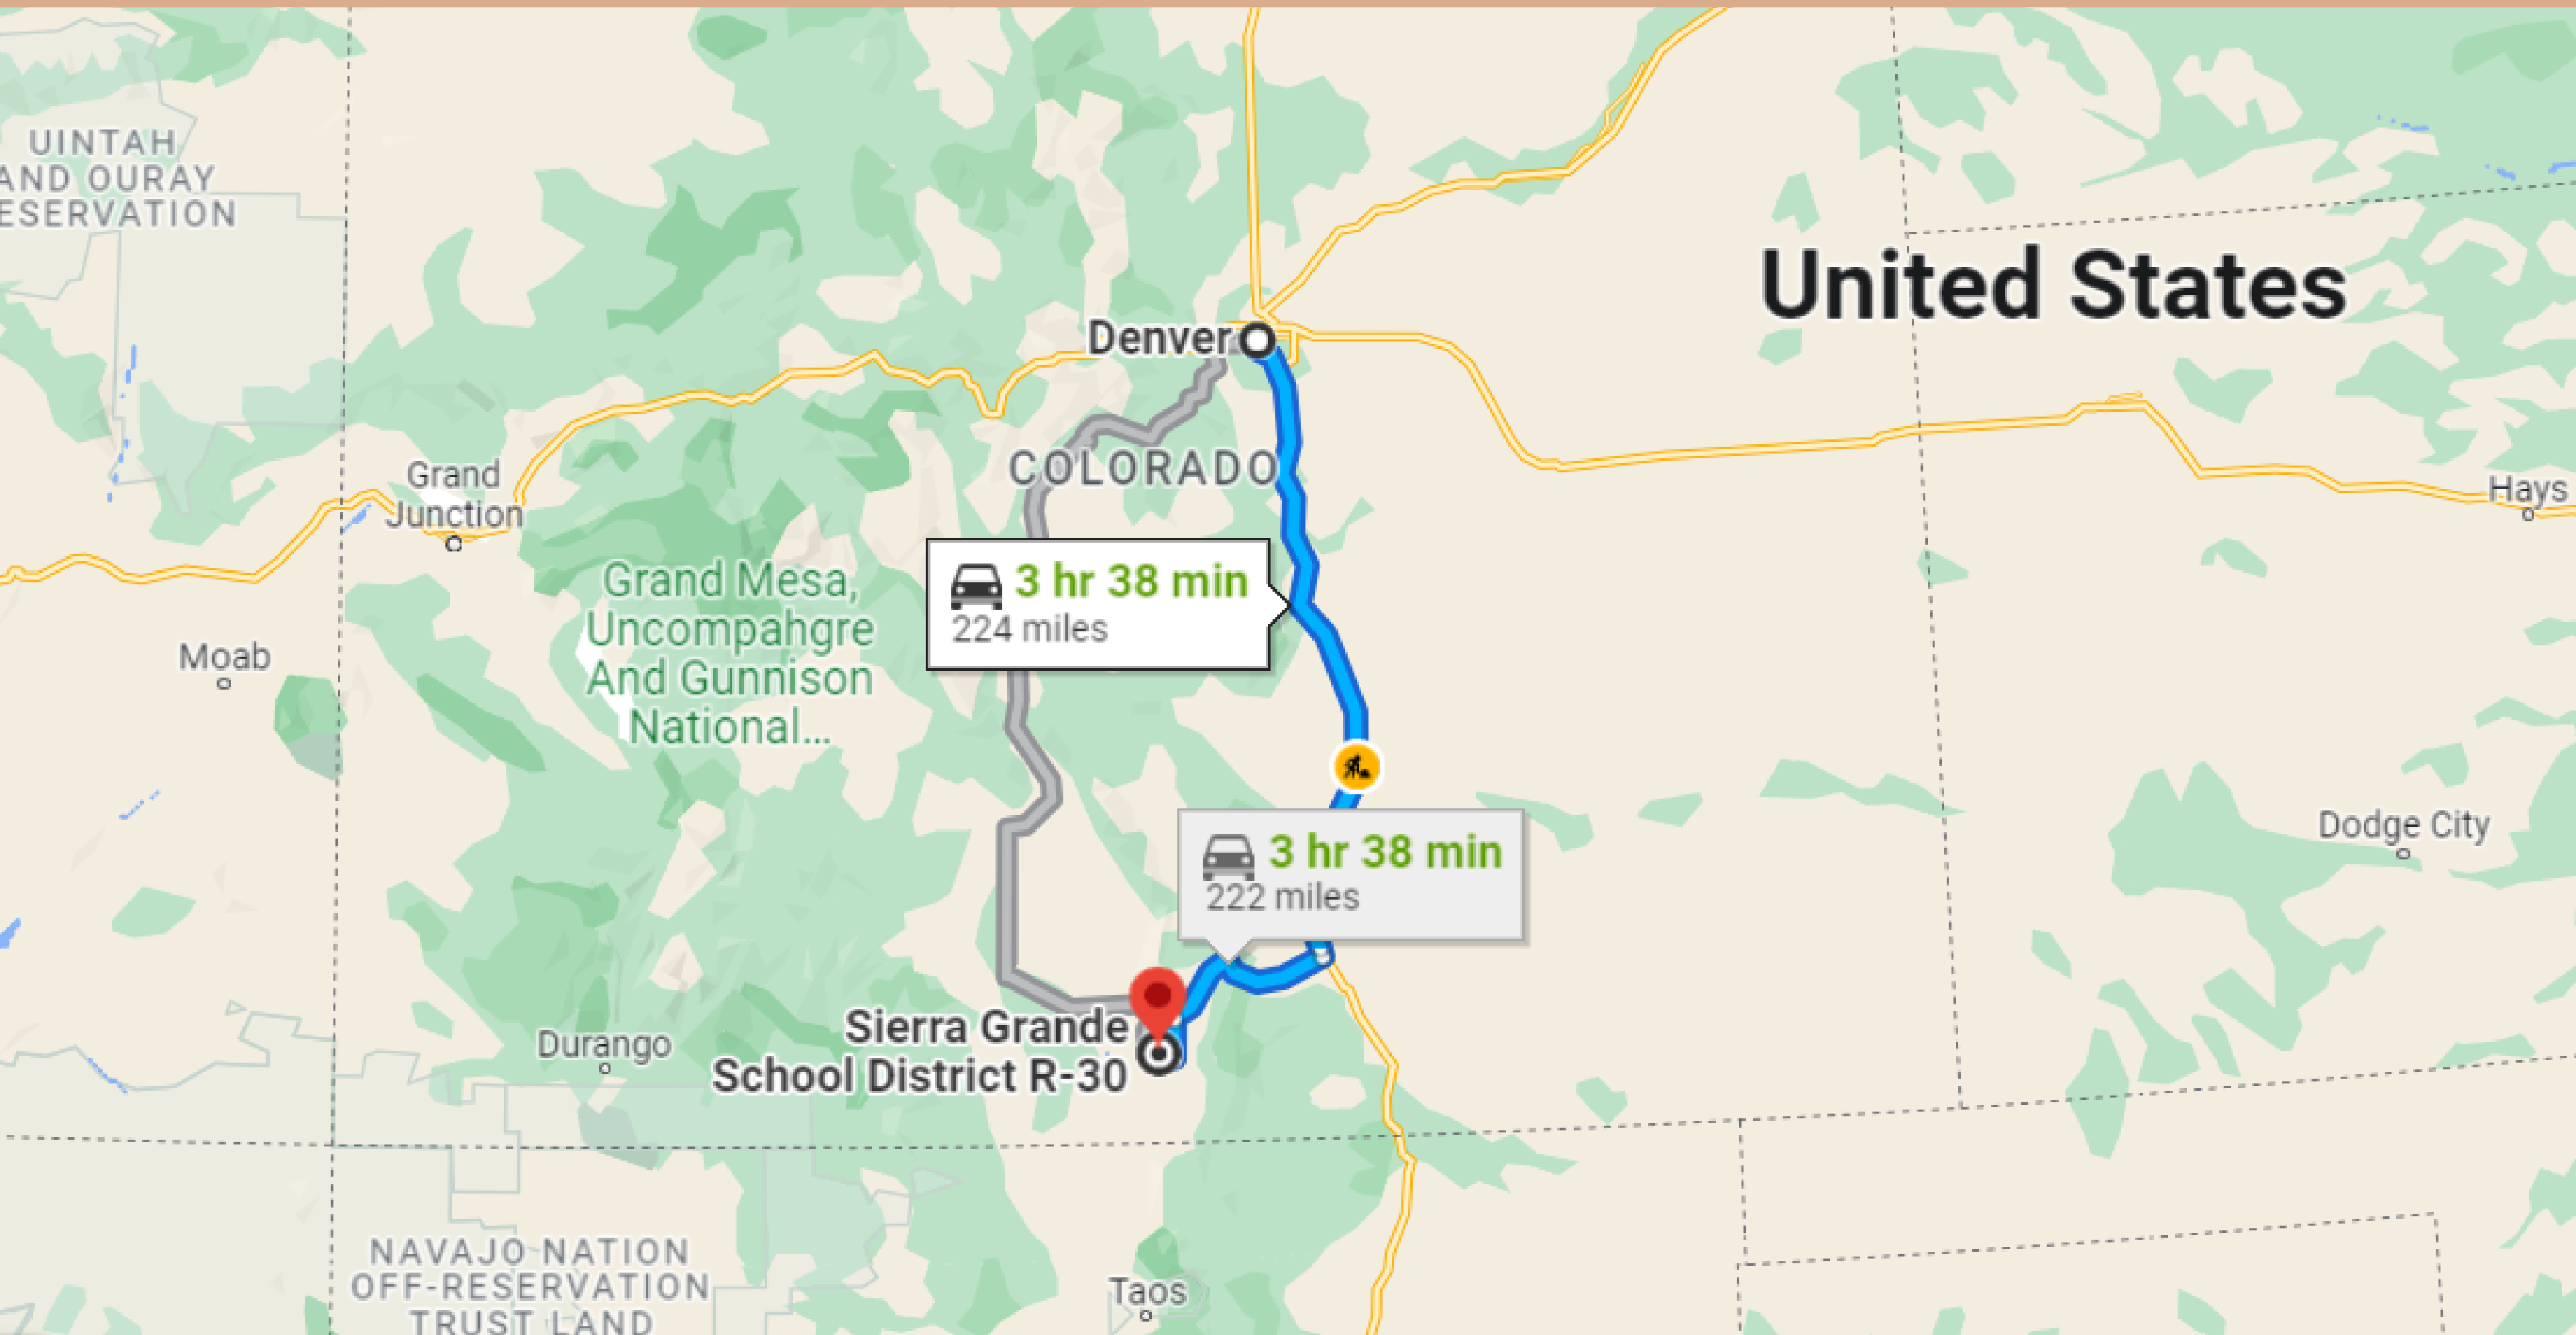

3 HRS & 38 MIN'S DRIVE TO DENVER

15-MINUTE DRIVE TO SAN LUIS TOWN

19-MINUTE DRIVE TO FORT GARLAND TOWN