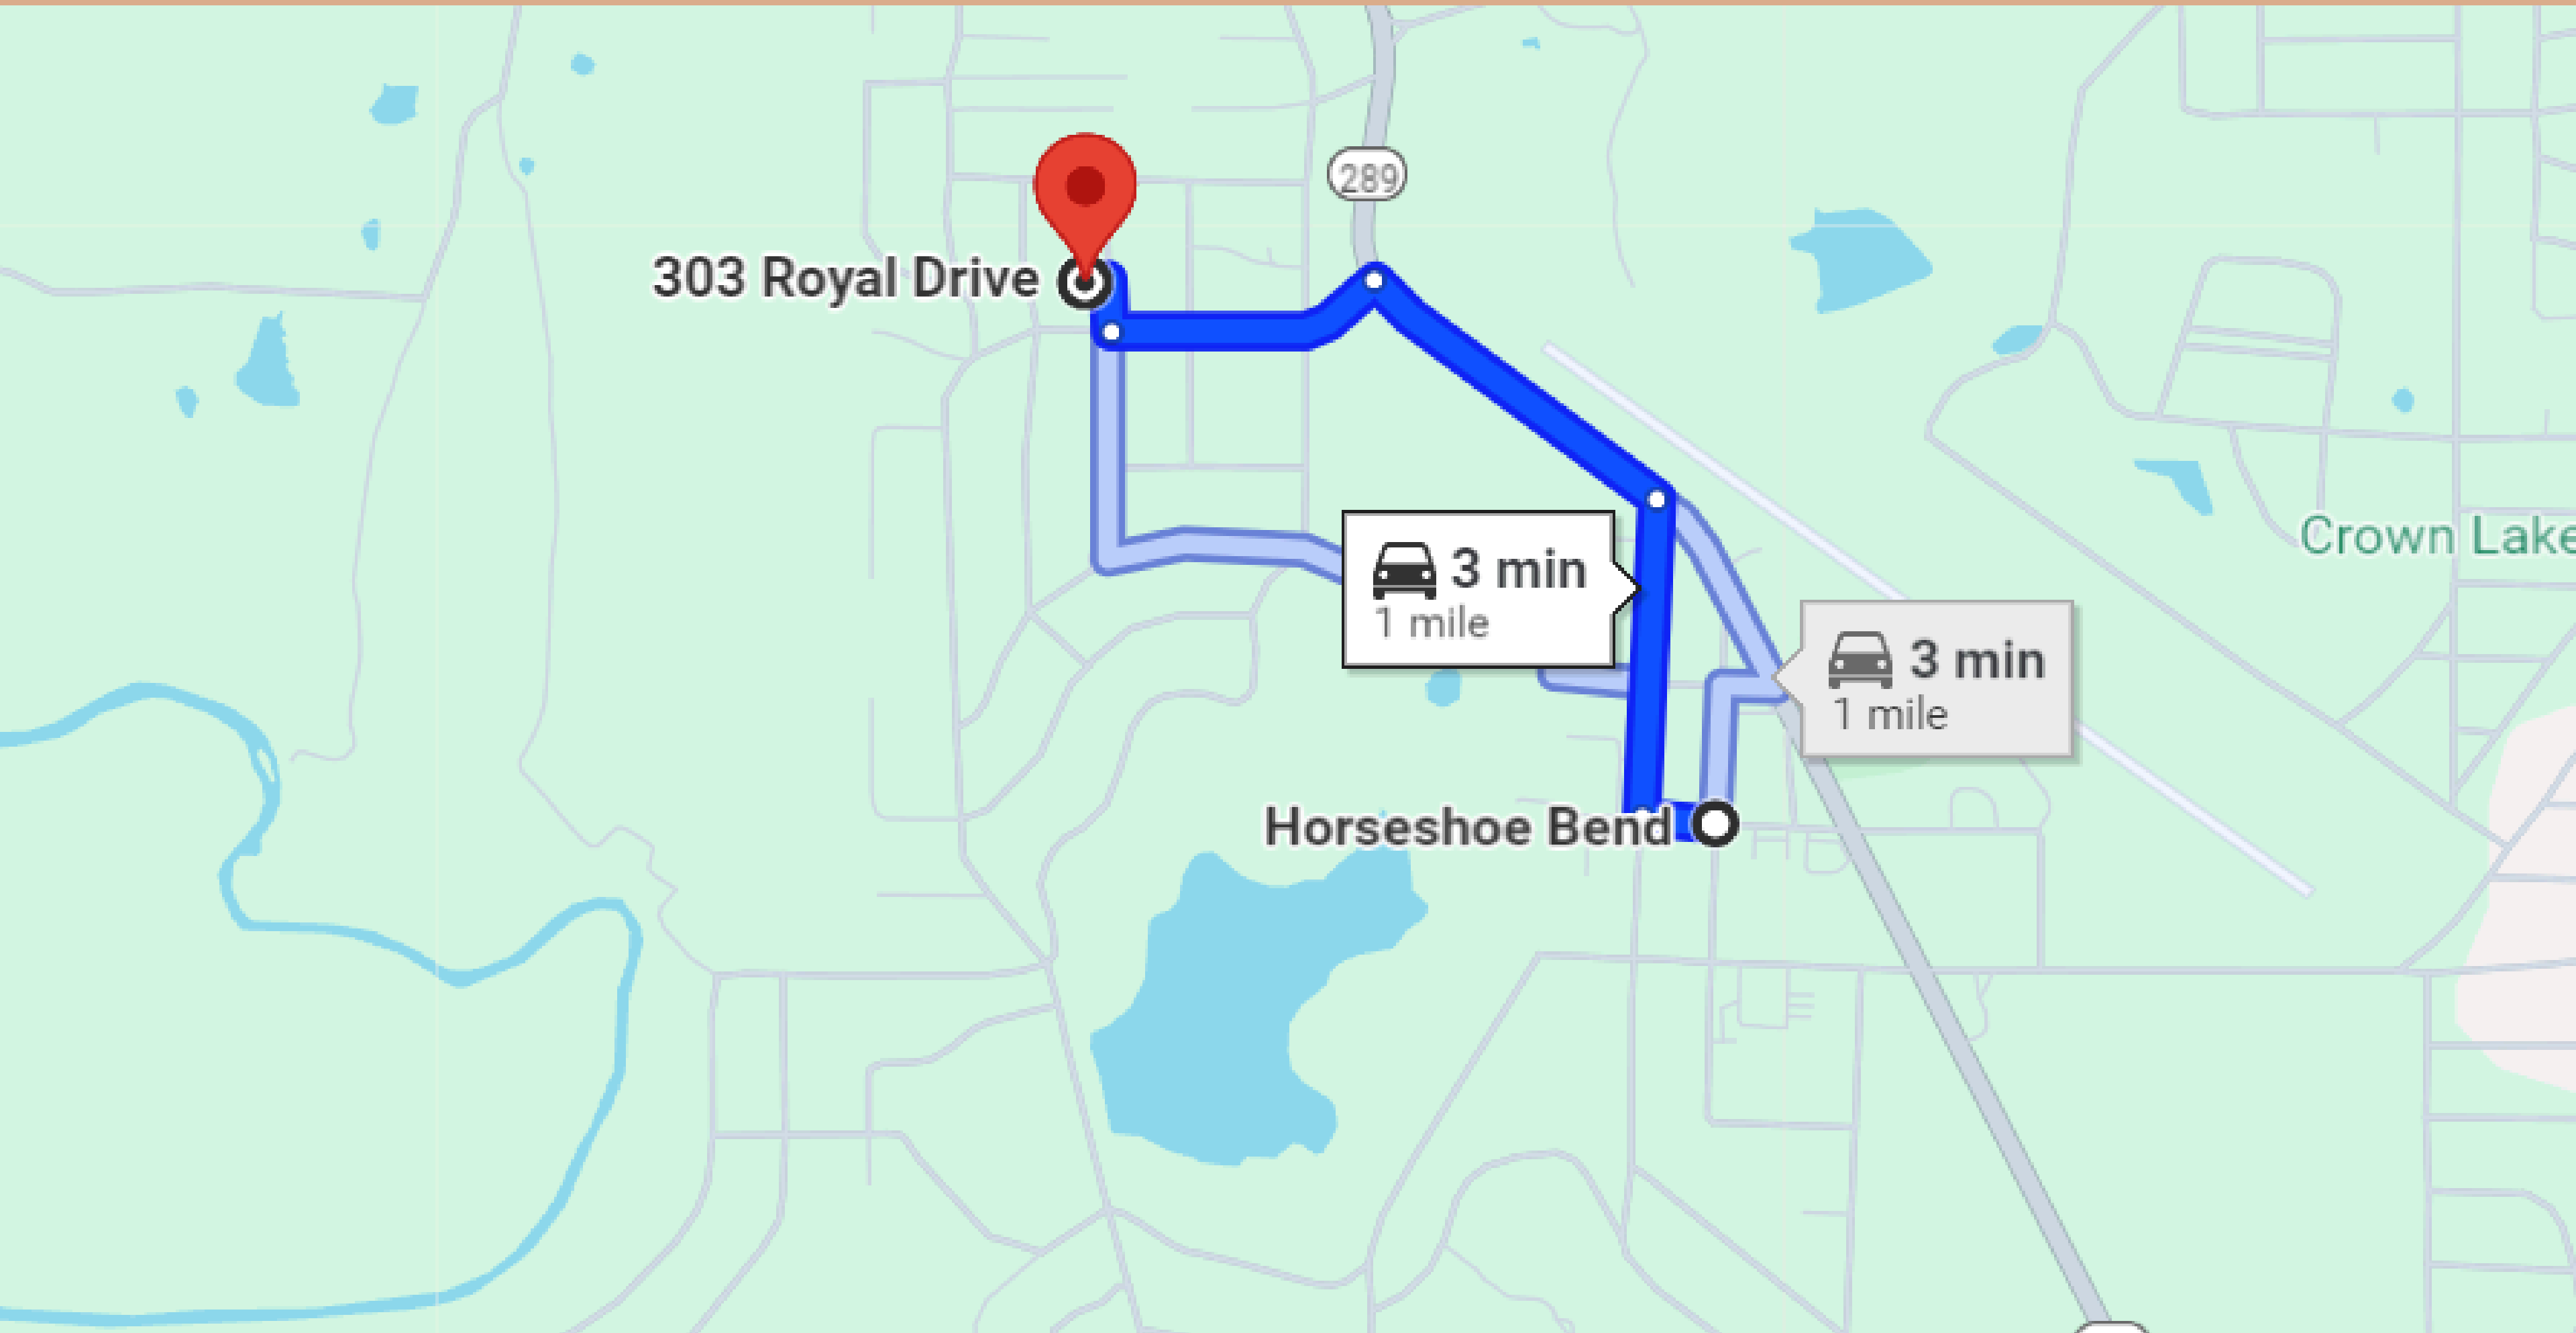

2 HRS & 28 MIN'S DRIVE TO LITTLE ROCK

16-MINUTE DRIVE TO OXFORD TOWN

3-MINUTE DRIVE TO HORSESHOE BEND TOWN

303 Royal Drive

289

3 min
1 mile

3 min
1 mile

Horseshoe Bend

Crown Lake