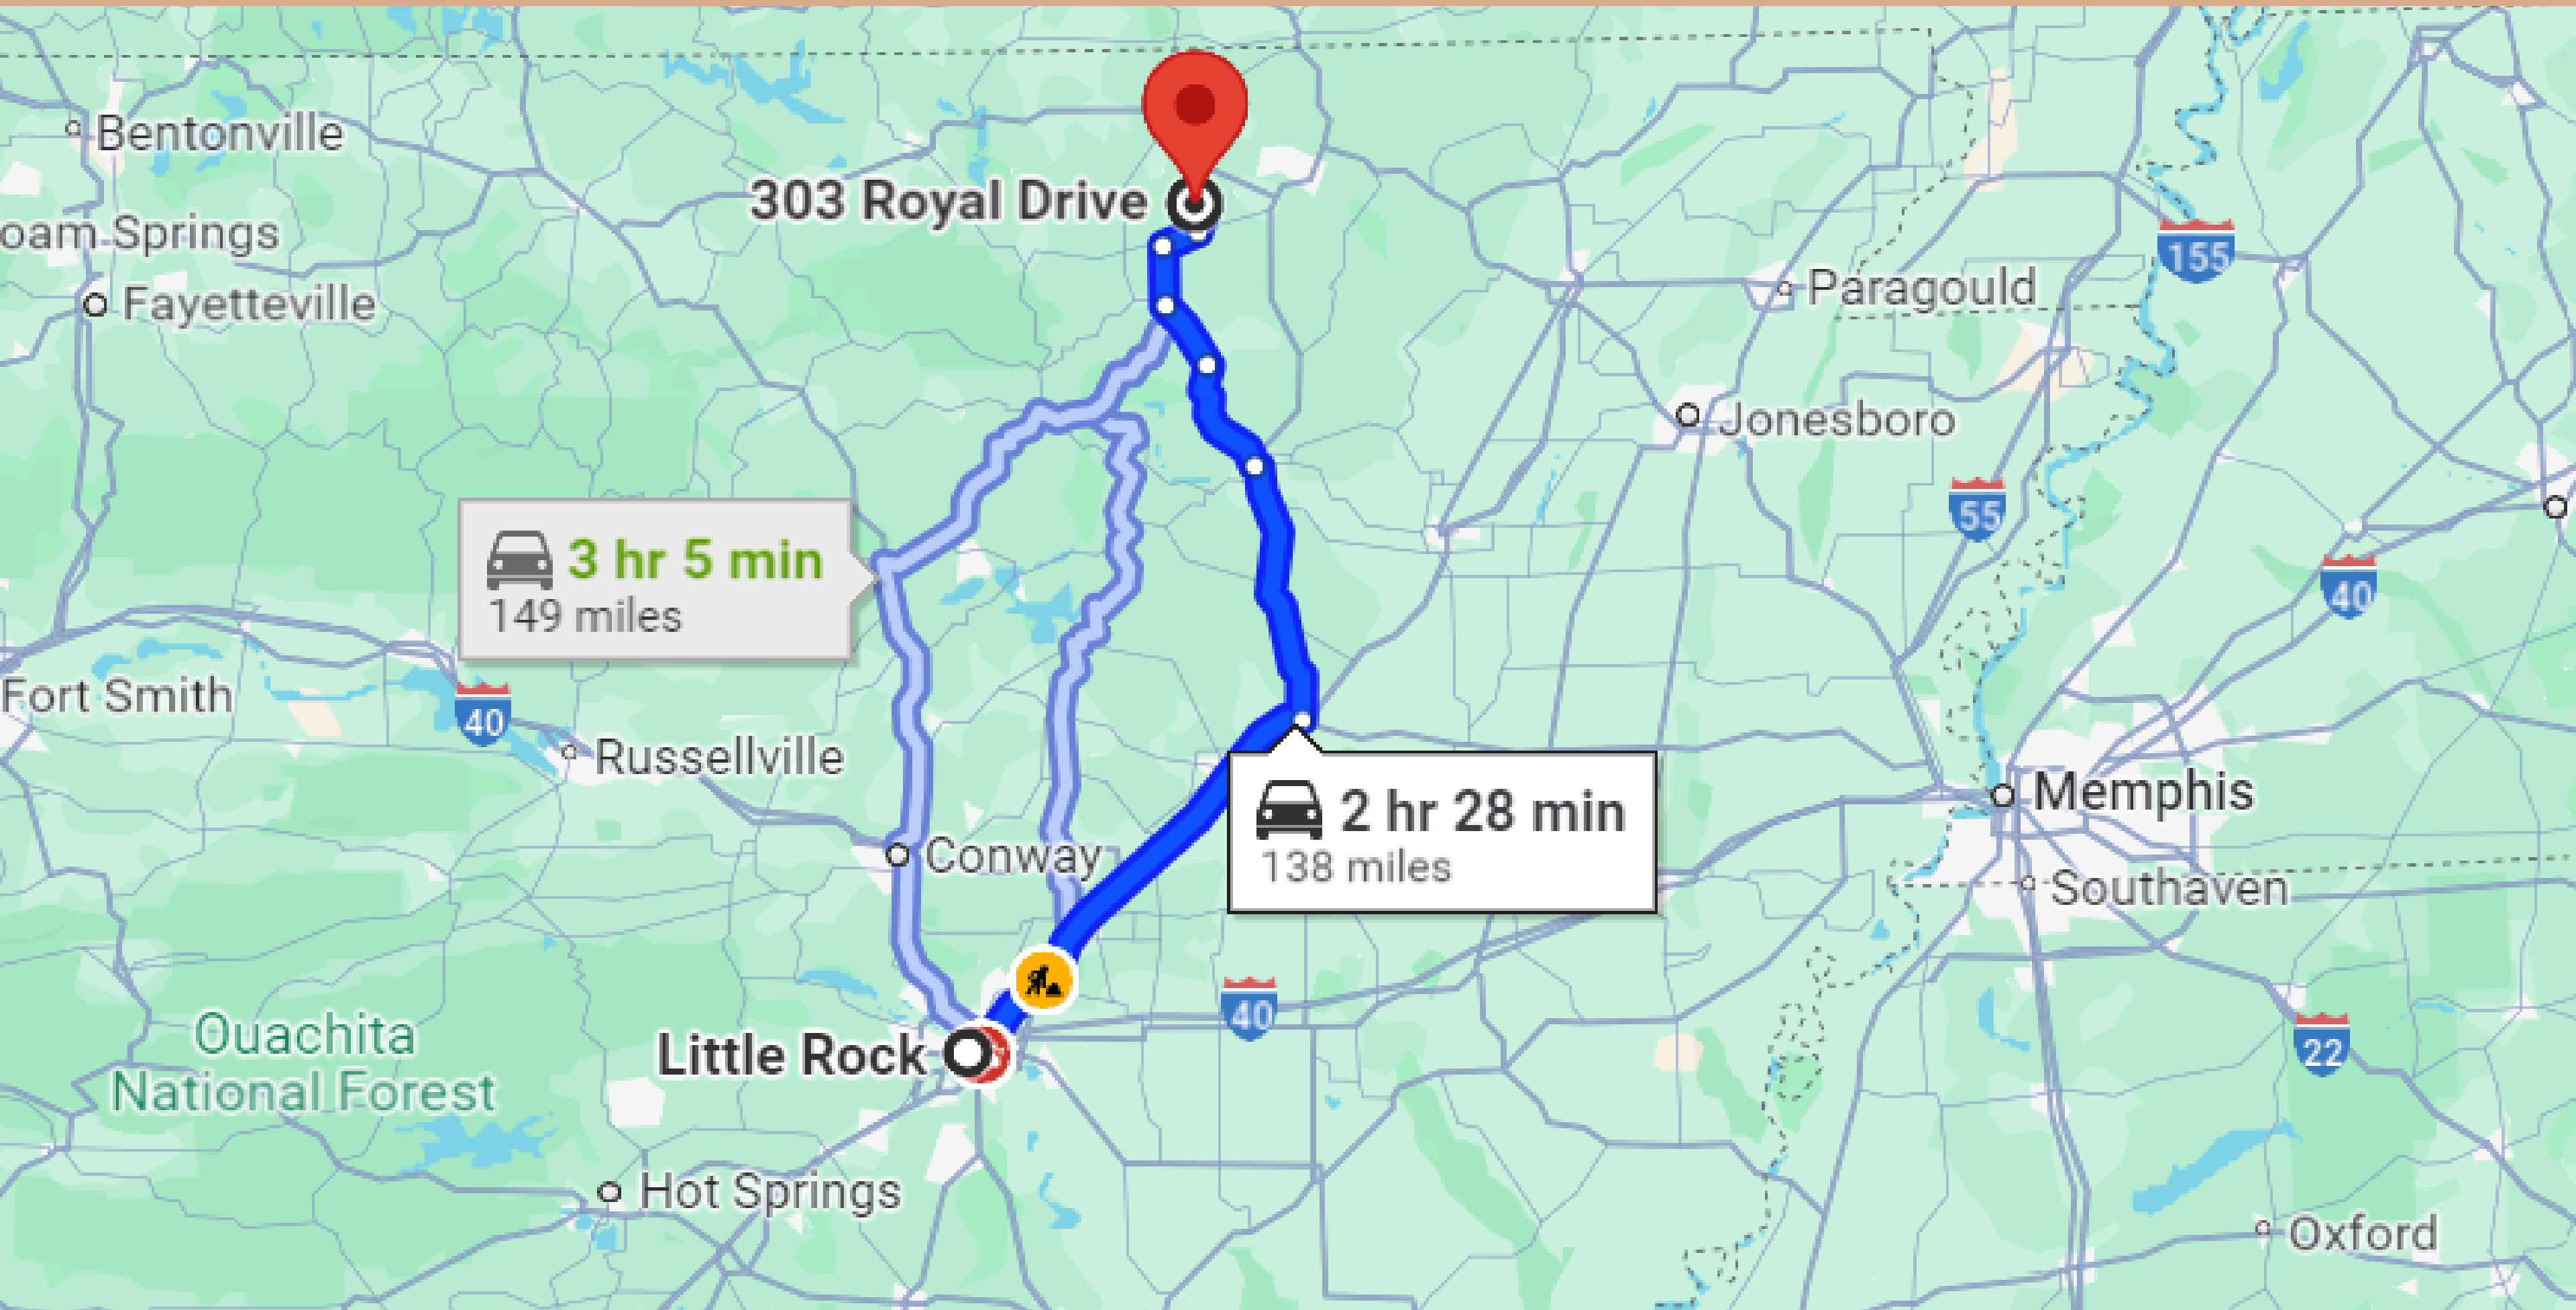

2 HRS & 28 MIN'S DRIVE TO LITTLE ROCK

16-MINUTE DRIVE TO OXFORD TOWN

3-MINUTE DRIVE TO HORSESHOE BEND TOWN

303 Royal Drive

289

3 min
1 mile

3 min
1 mile

Horseshoe Bend

Crown Lake