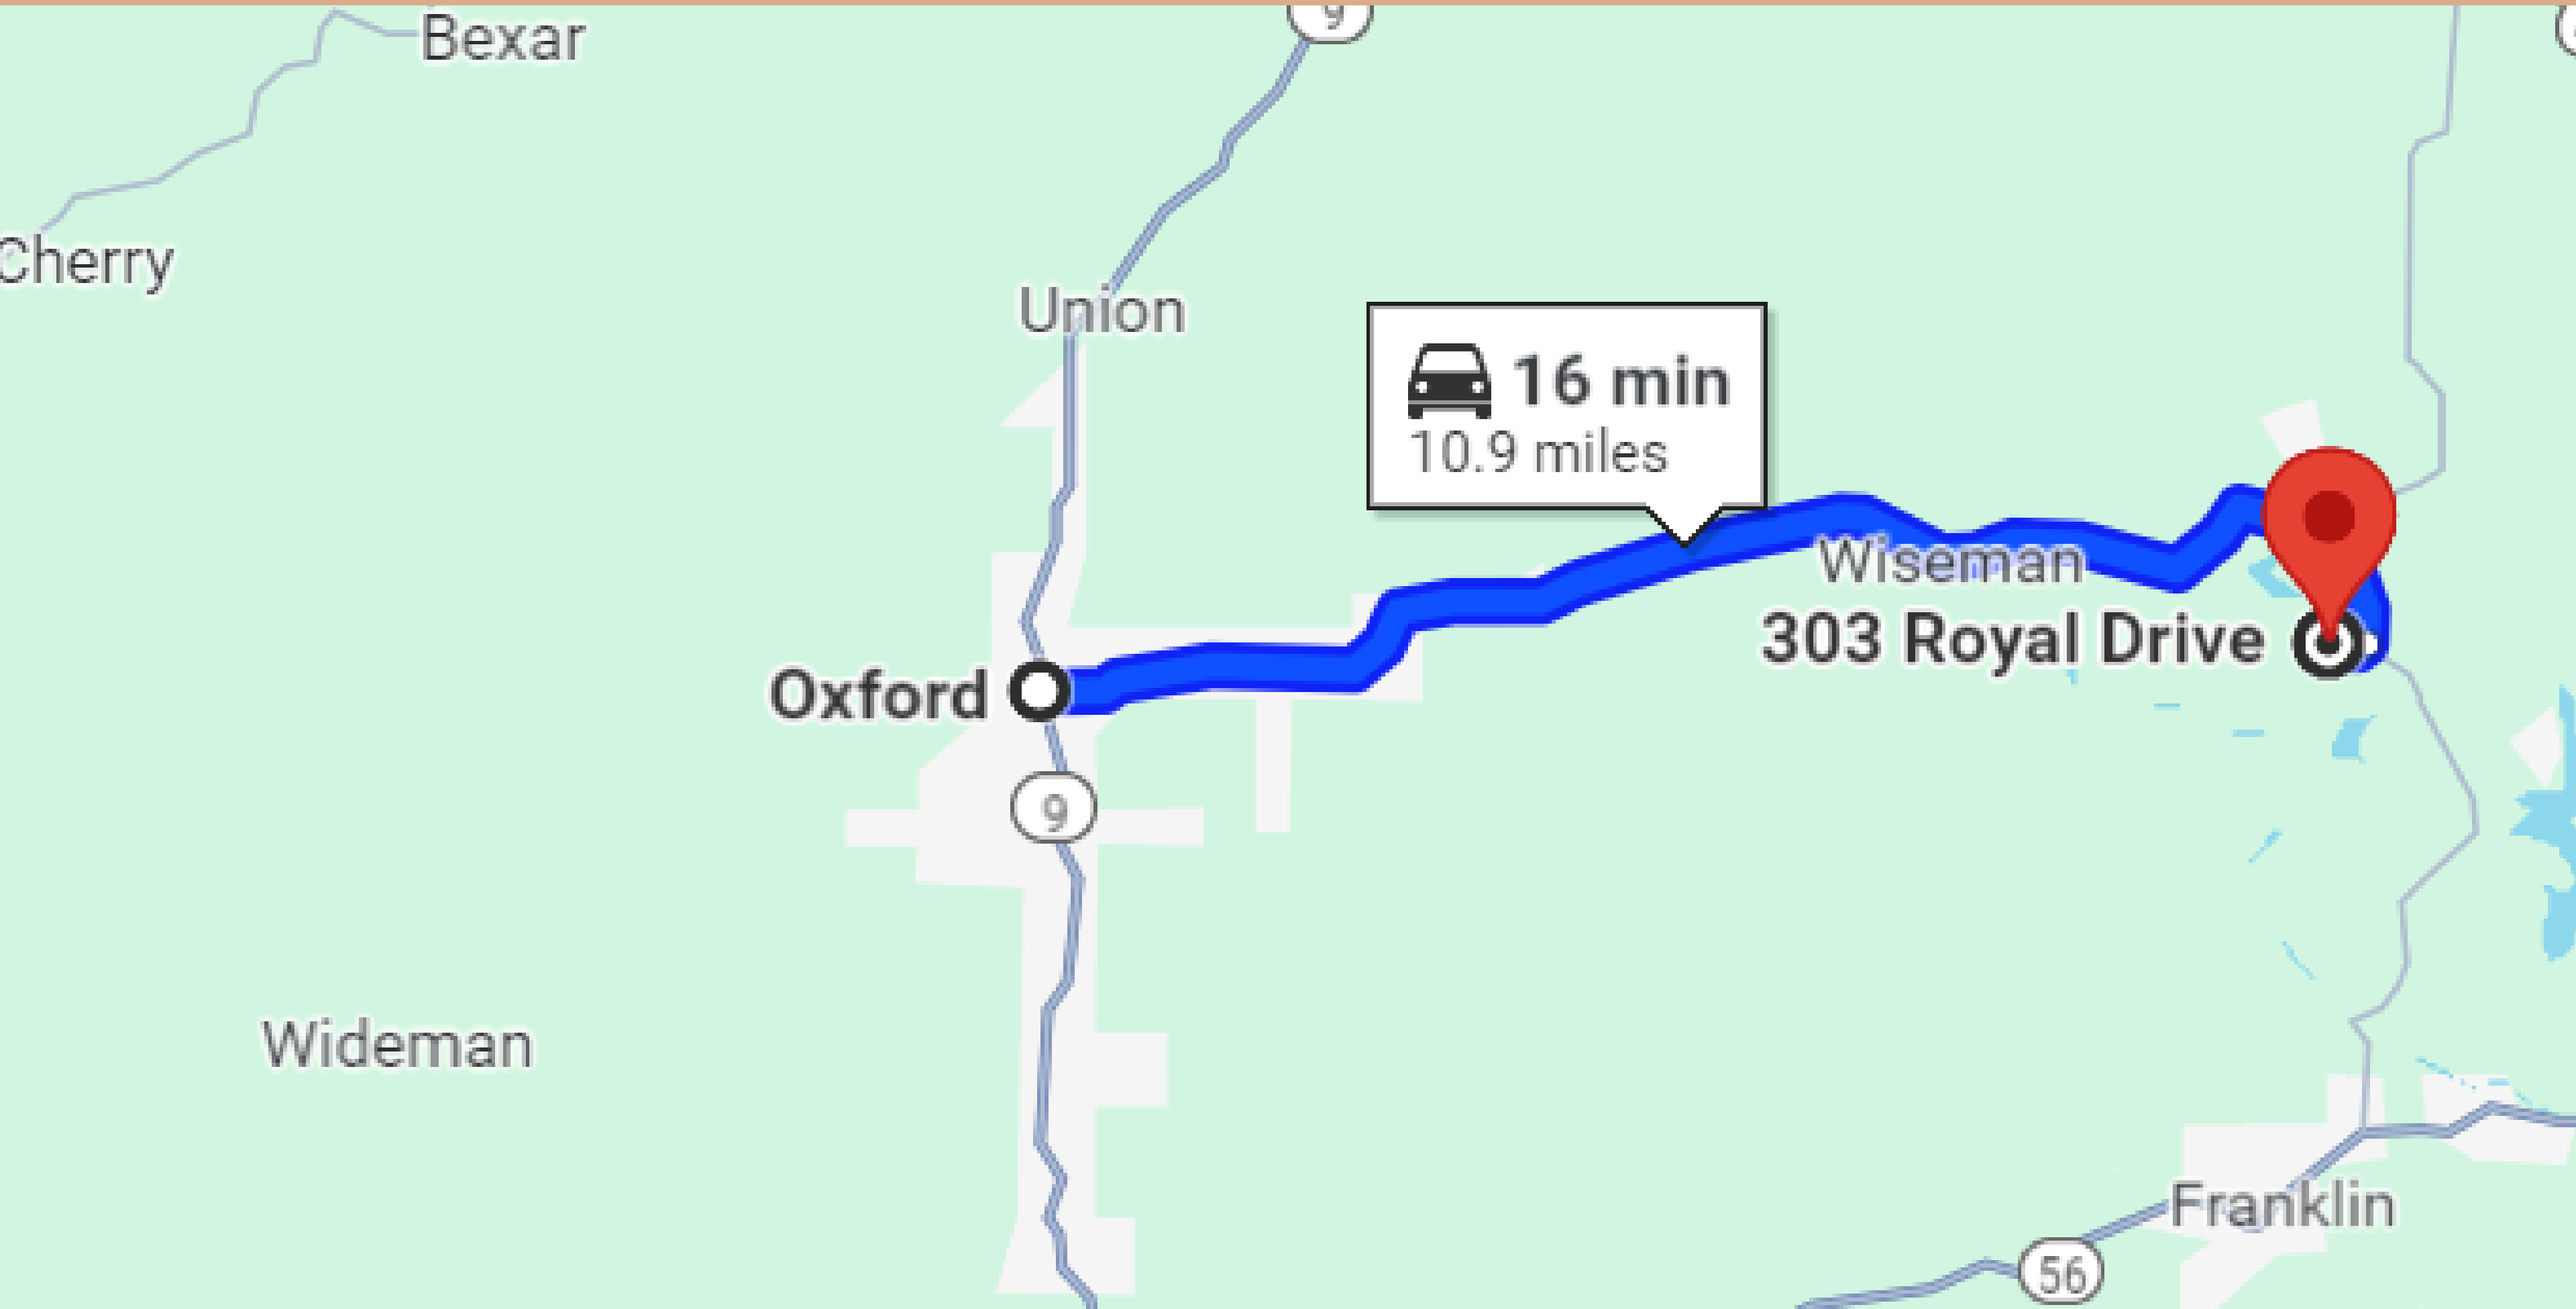

2 HRS & 28 MIN'S DRIVE TO LITTLE ROCK

16-MINUTE DRIVE TO OXFORD TOWN

3-MINUTE DRIVE TO HORSESHOE BEND TOWN

303 Royal Drive

289

3 min
1 mile

3 min
1 mile

Horseshoe Bend

Crown Lake