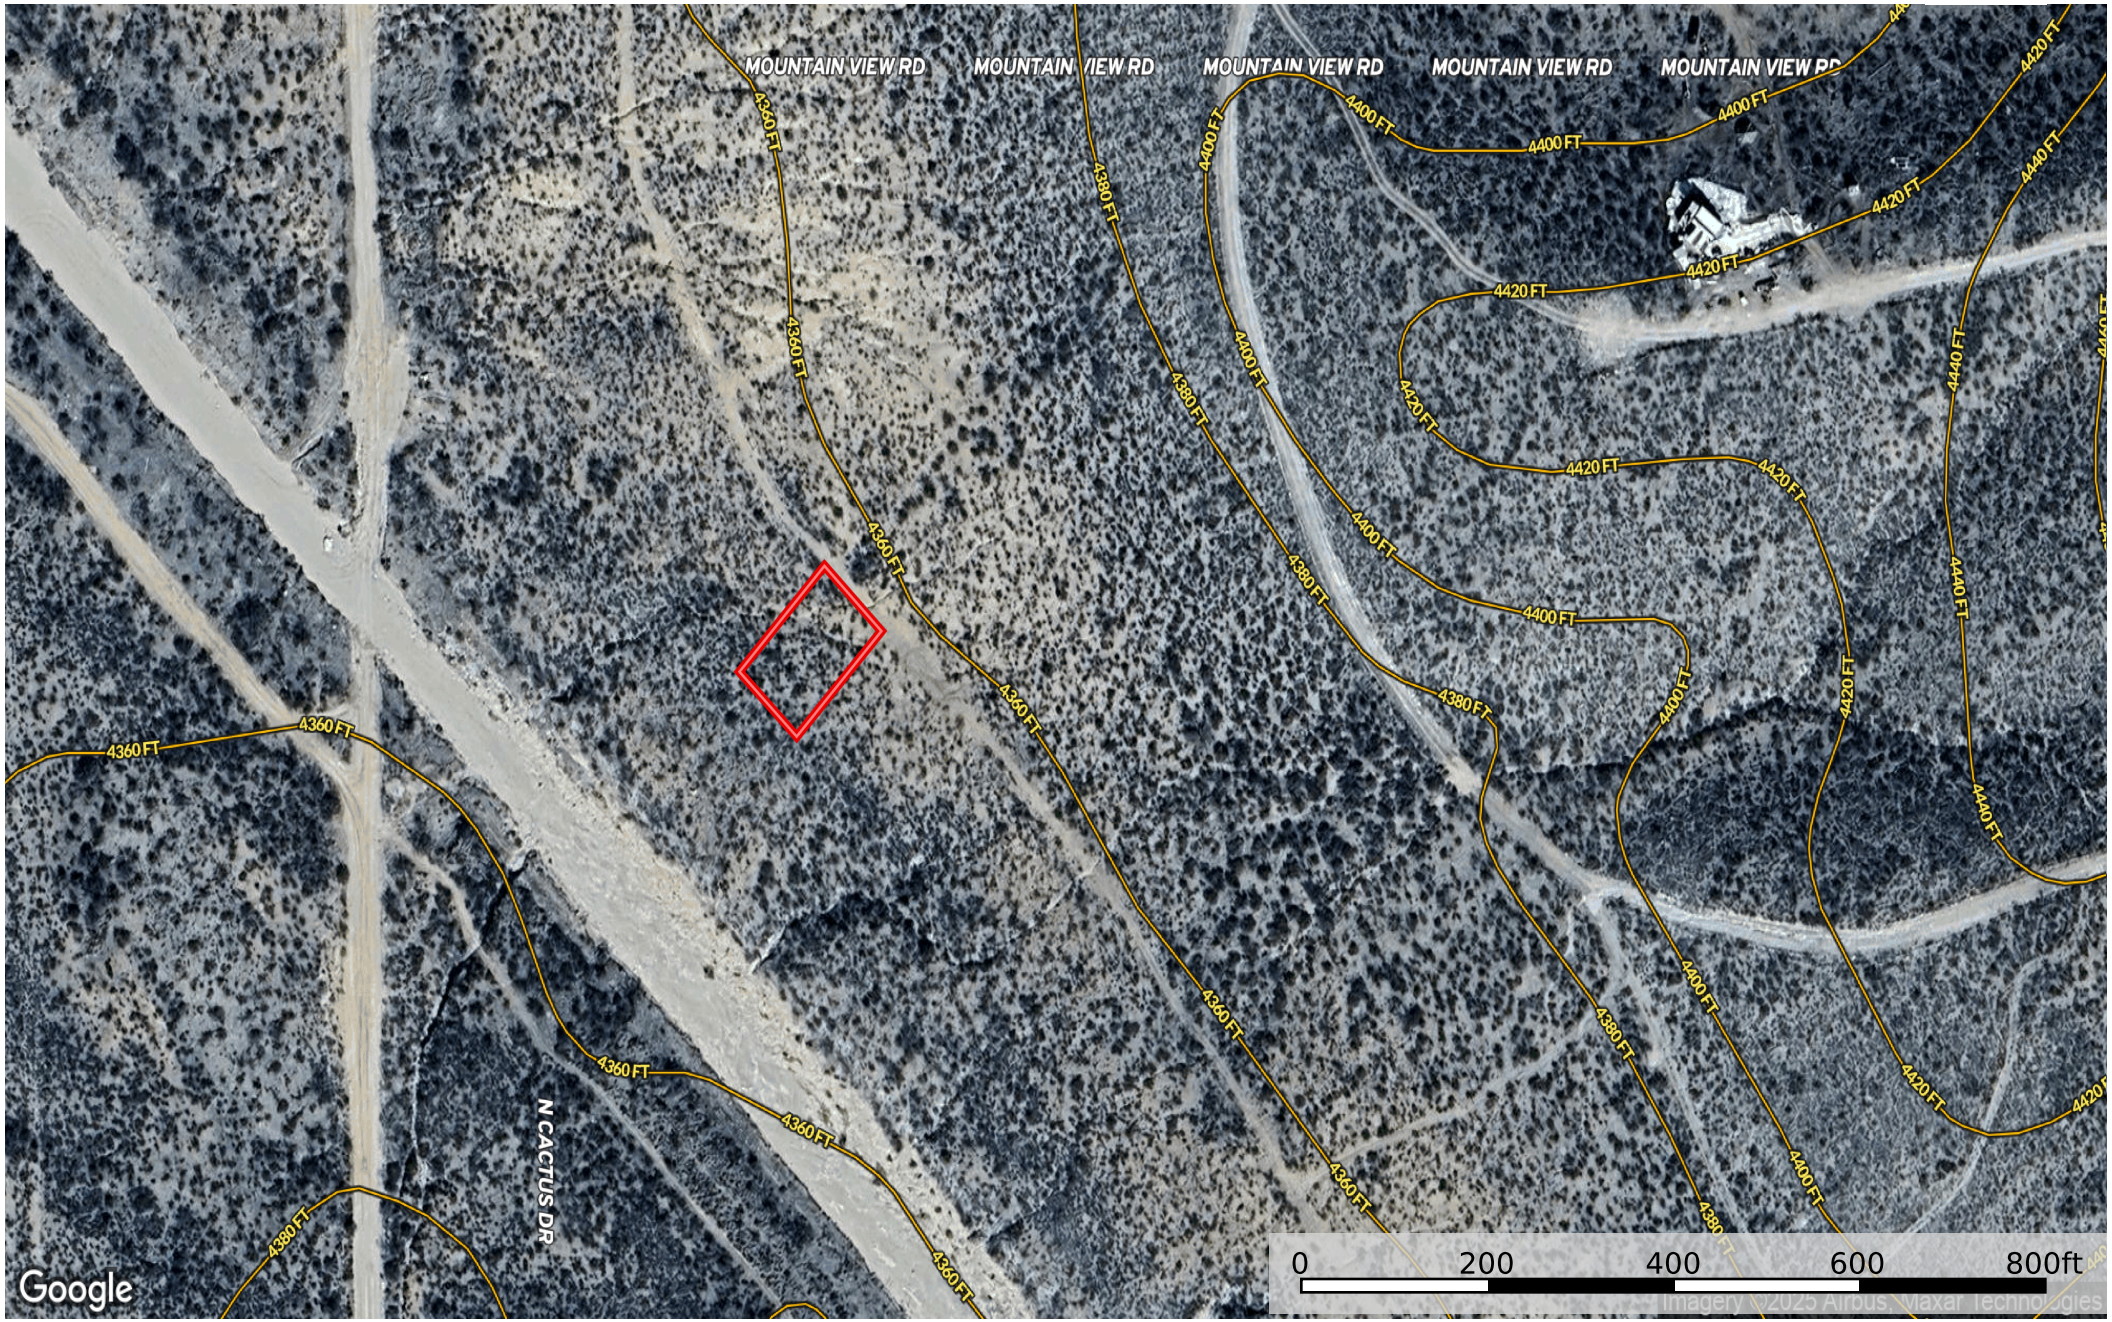

0.26 Acre Tombstone, Cochise County, AZ 109-33-006
Cochise County, Arizona, 0.26 AC +/-

 Boundary