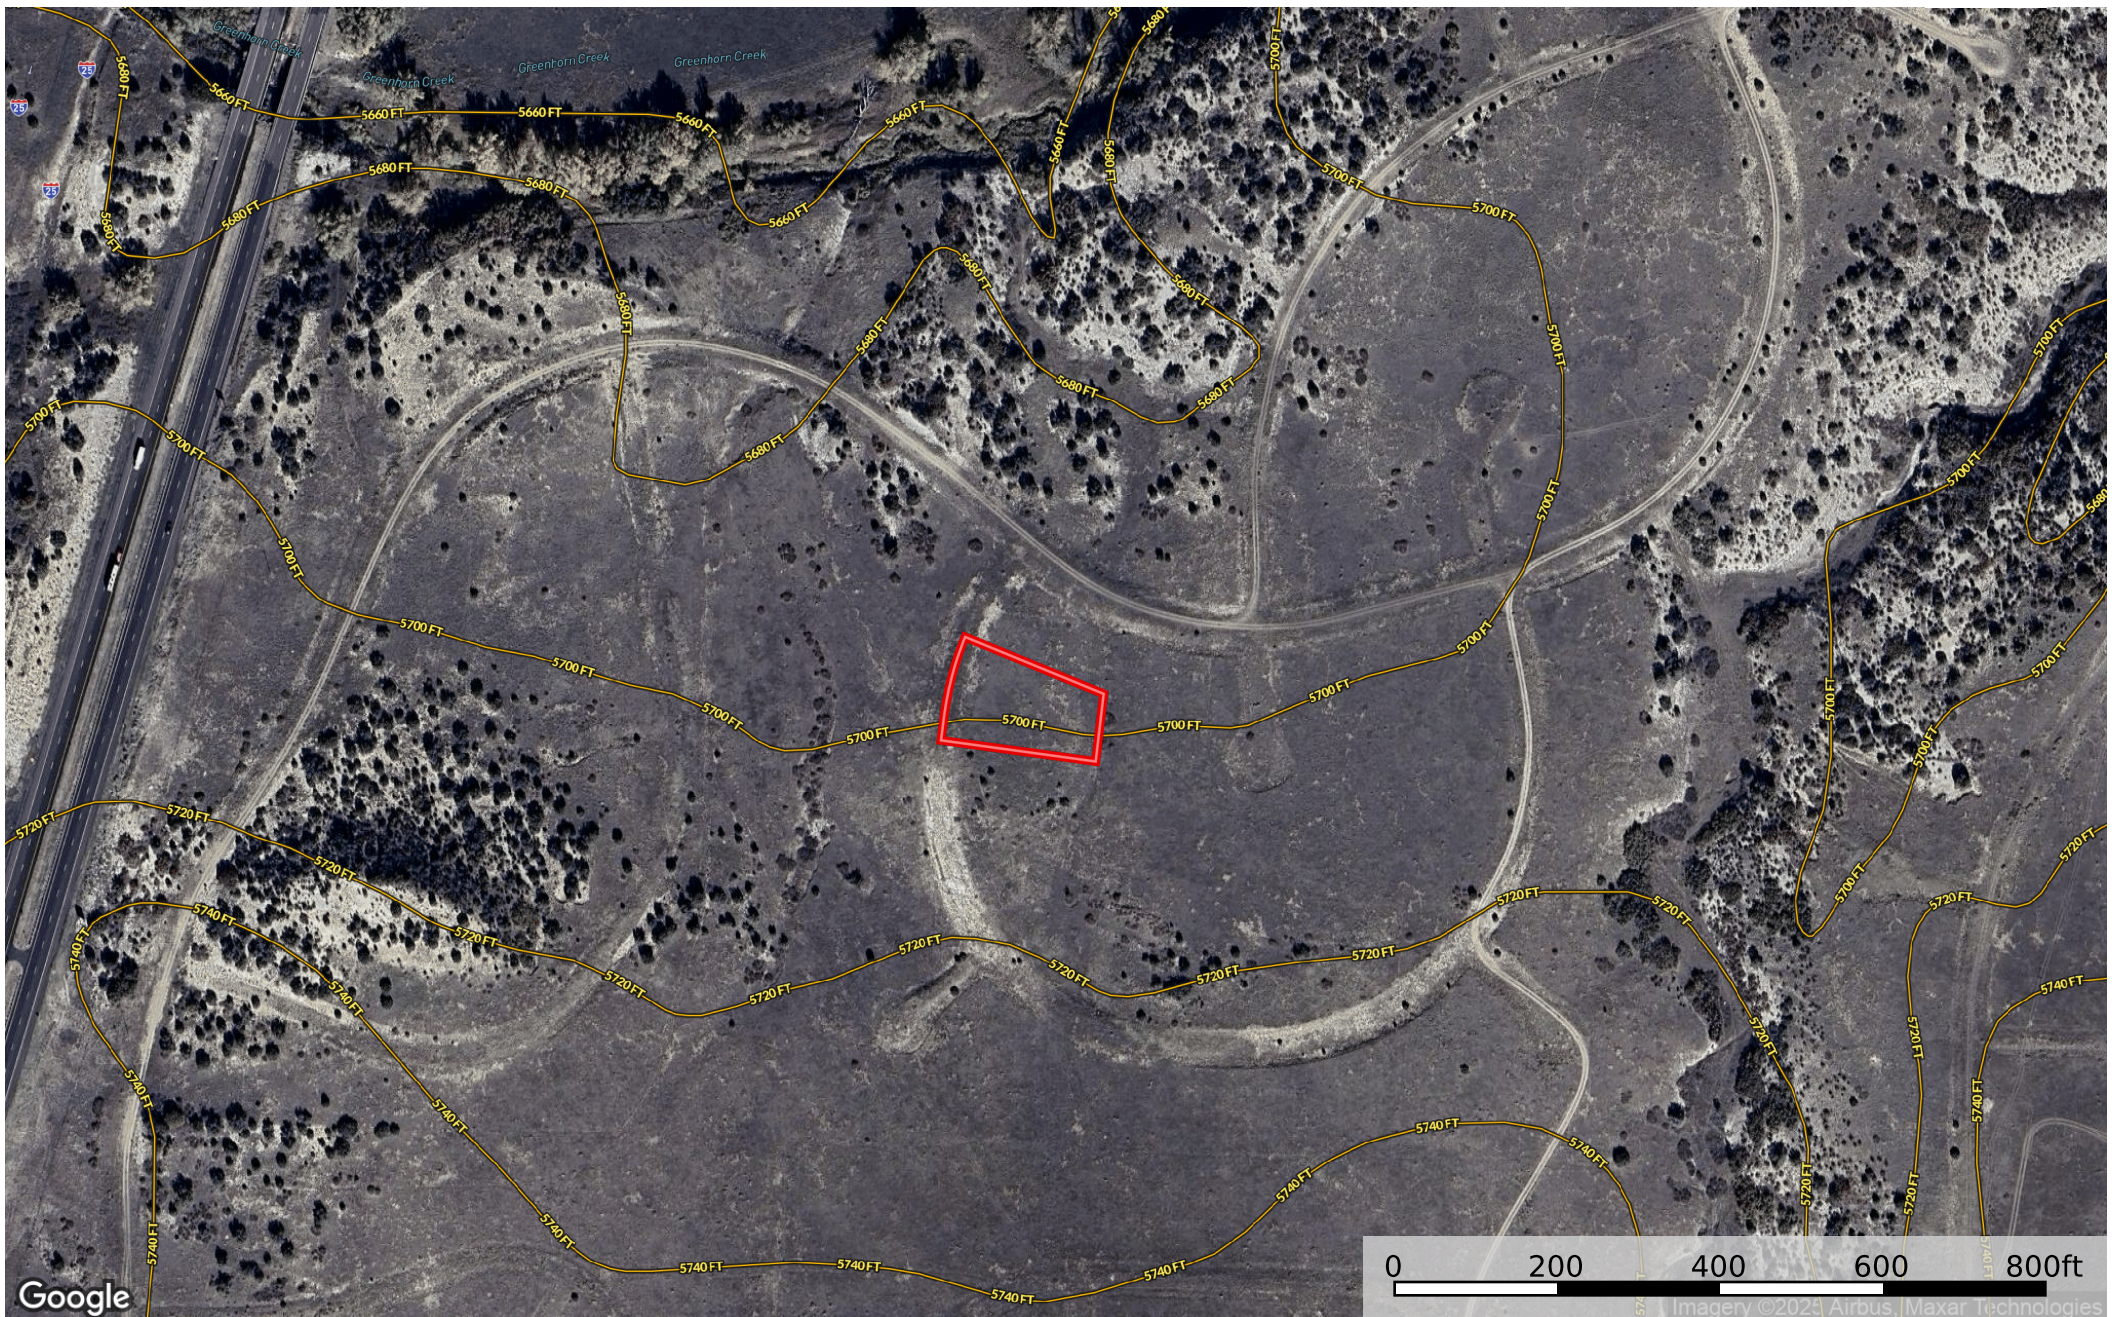

0.44 Acre Colorado City, Pueblo County, CO 4620128137

Pueblo County, Colorado, 0.44 AC +/-

 Boundary