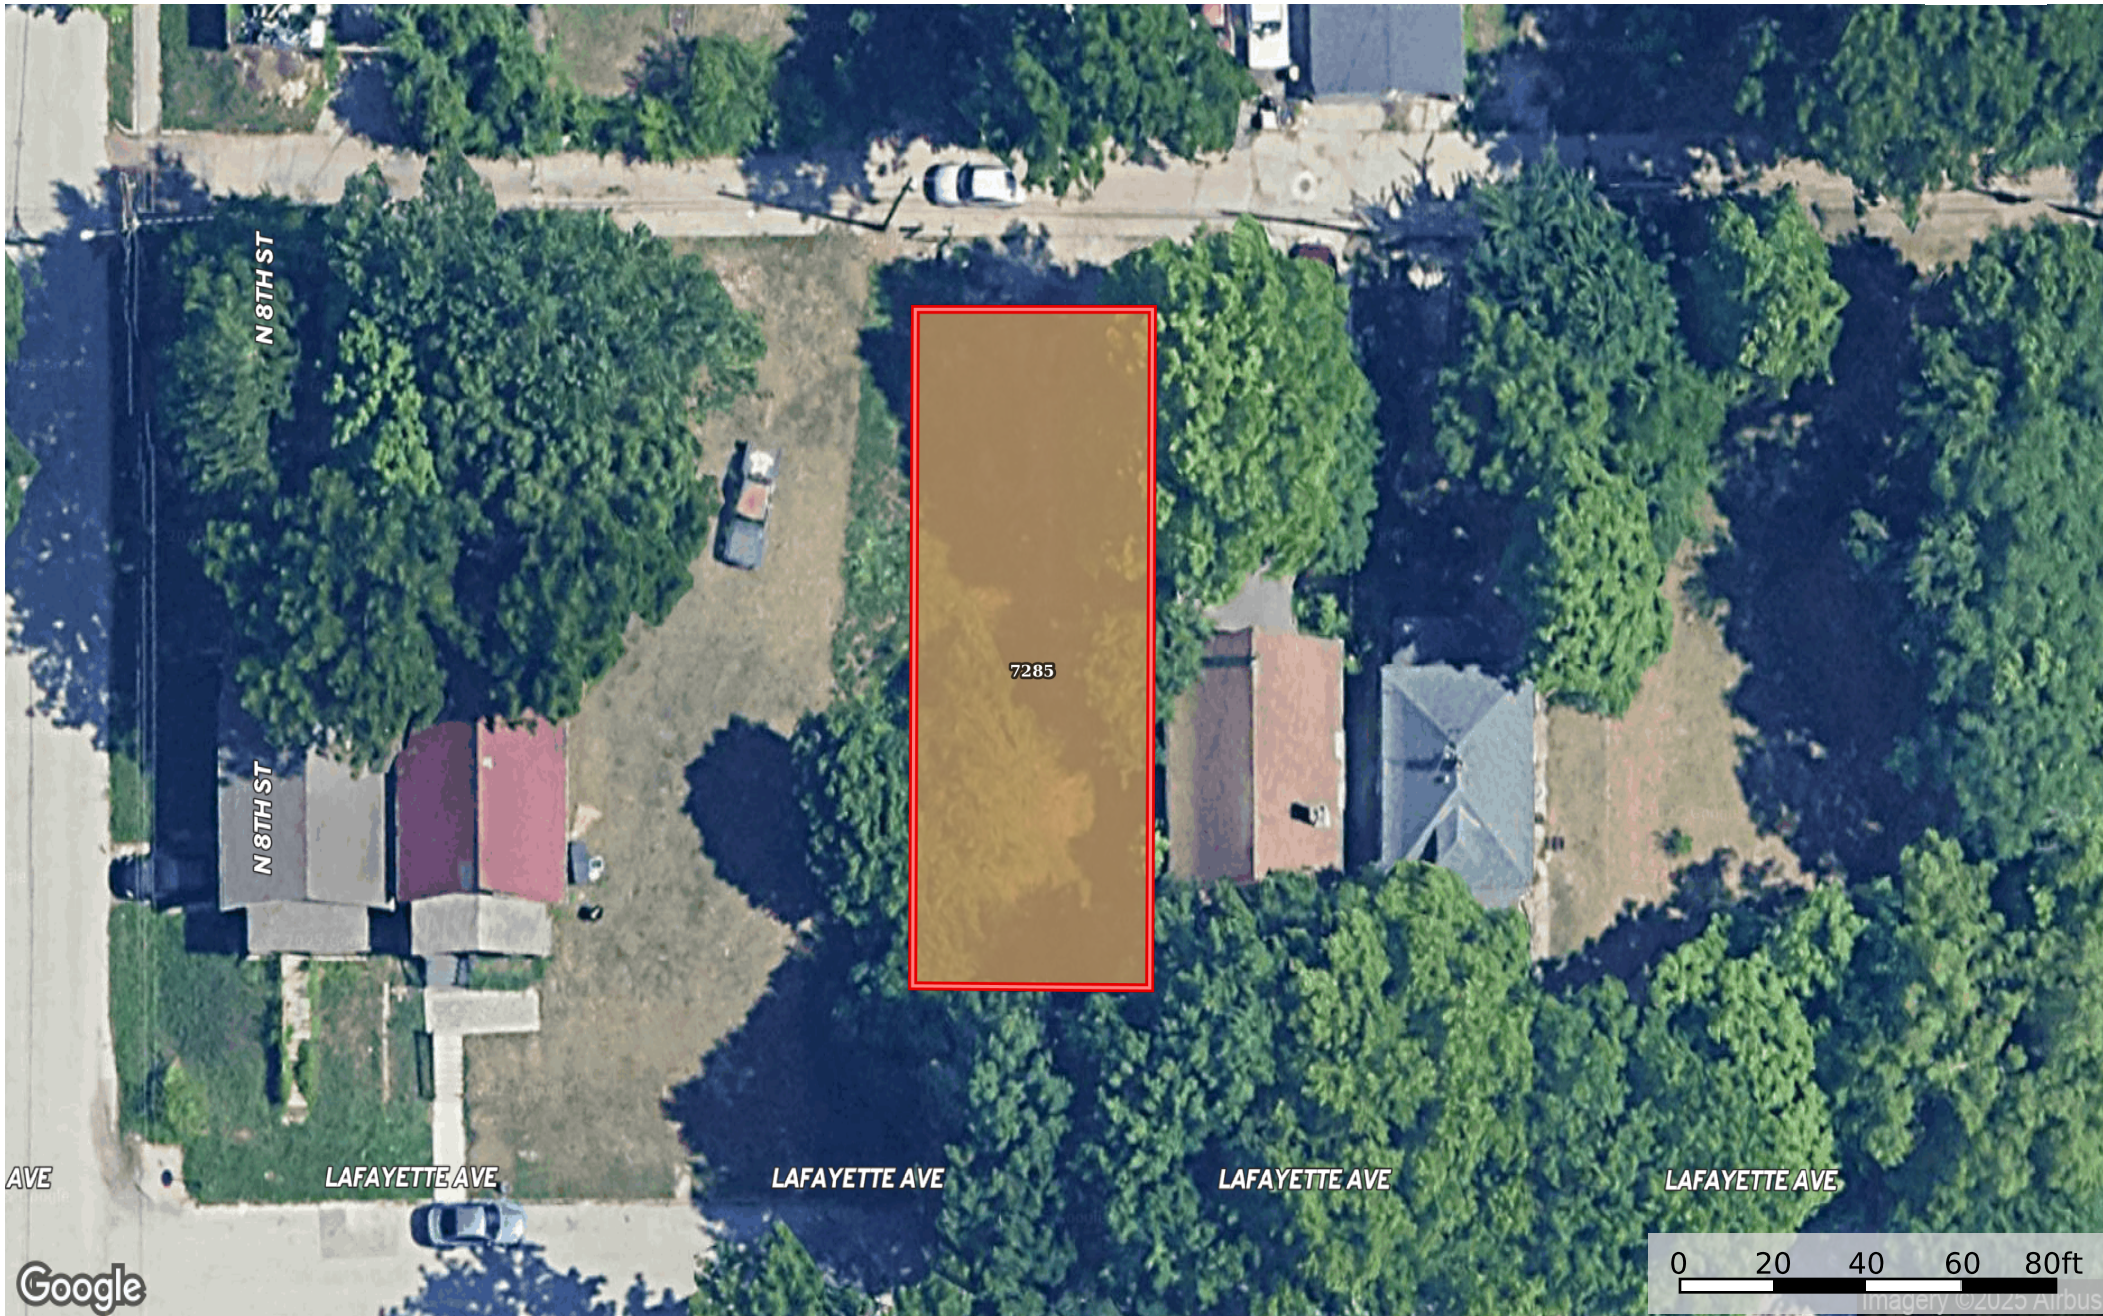

0.14 Acre Kansas City, Wyandotte County, KS 111531
Wyandotte County, Kansas, 0.14 AC +/-

 Boundary

Boundary 0.14 ac

SOIL CODE	SOIL DESCRIPTION	ACRES	%	CPI	NCCPI	CAP
7285	Ladoga silt loam, 3 to 8 percent slopes	0.14	100	0	85	3e
TOTALS		0.14(*)	100%	-	85.0	3

(*) Total acres may differ in the second decimal compared to the sum of each acreage soil. This is due to a round error because we only show the acres of each soil with two decimal.