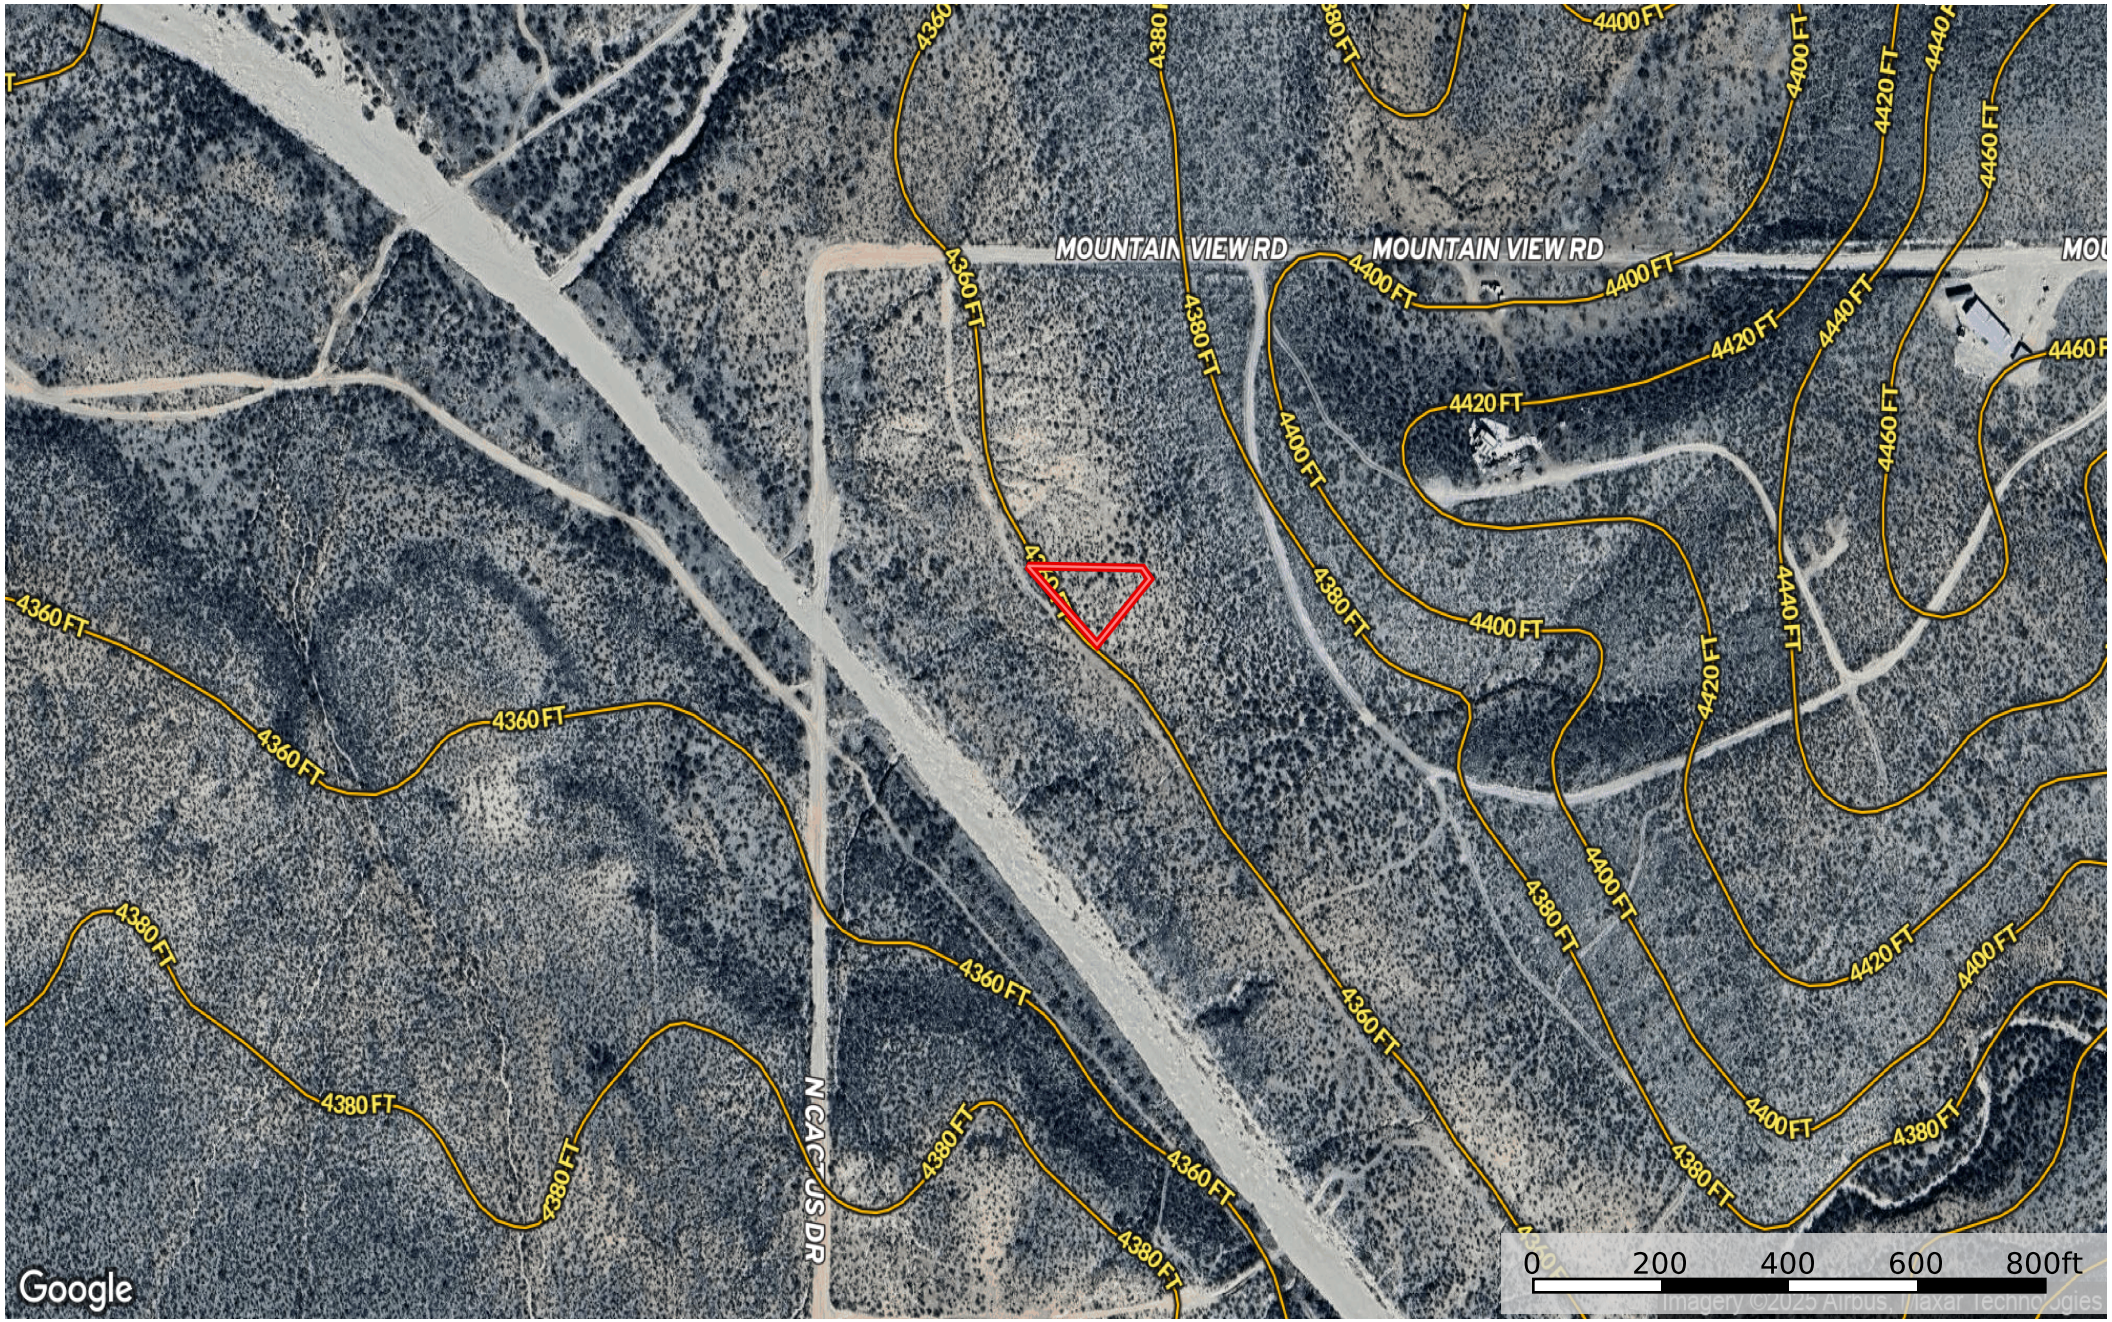

0.23 Acre Tombstone, Cochise County, AZ 109-33-022  
Cochise County, Arizona, 0.23 AC +/-

Google

 Boundary