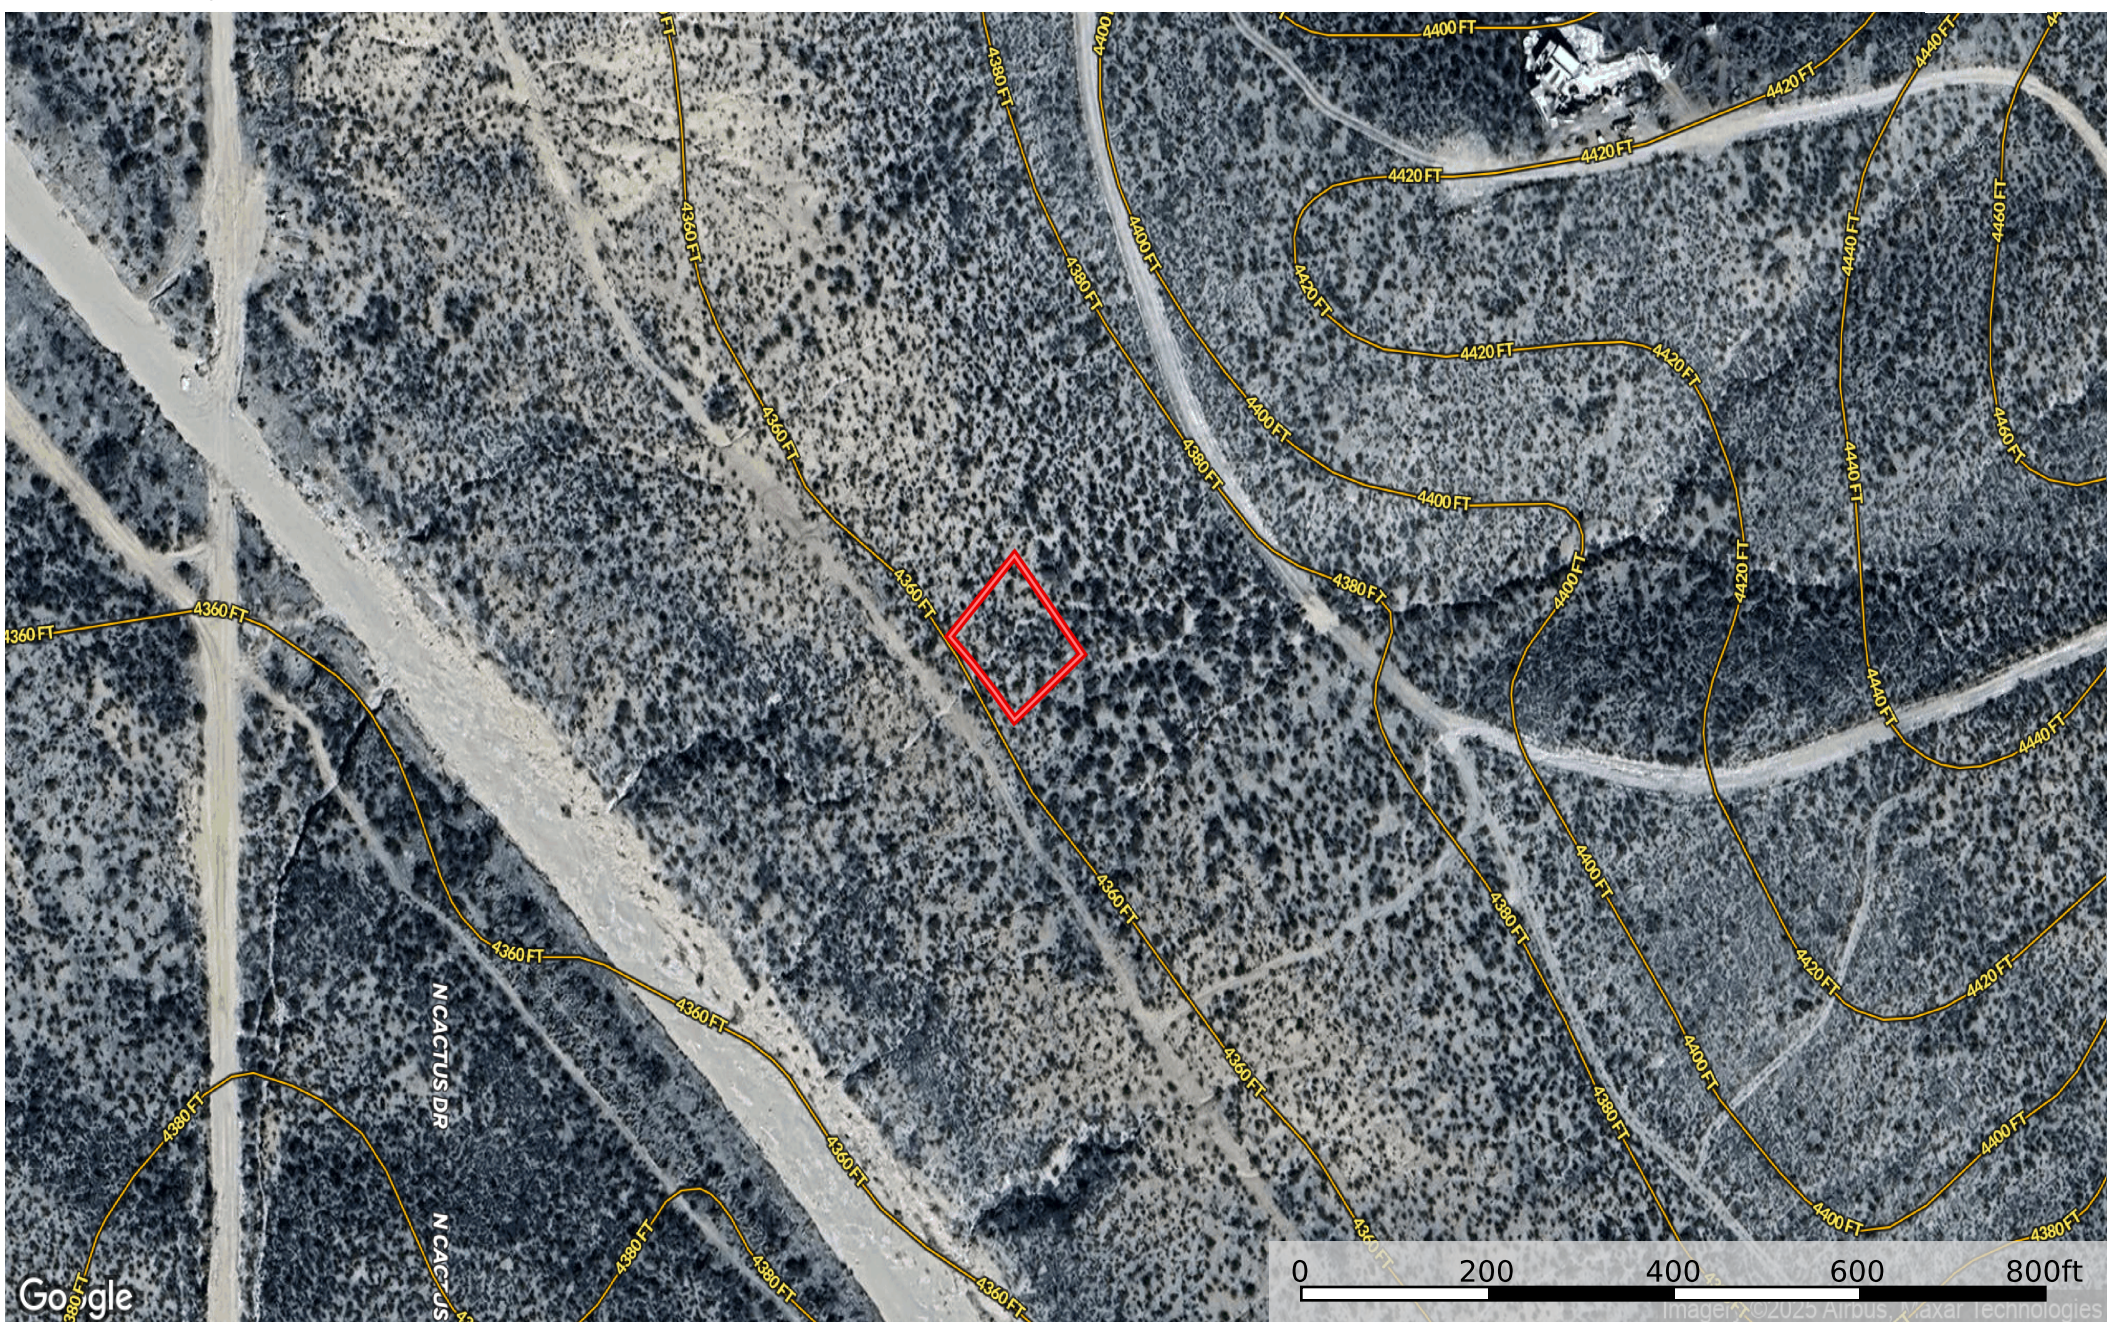

0.24 Acre Tombstone, Cochise County, AZ 109-33-019

Cochise County, Arizona, 0.24 AC +/-

 Boundary