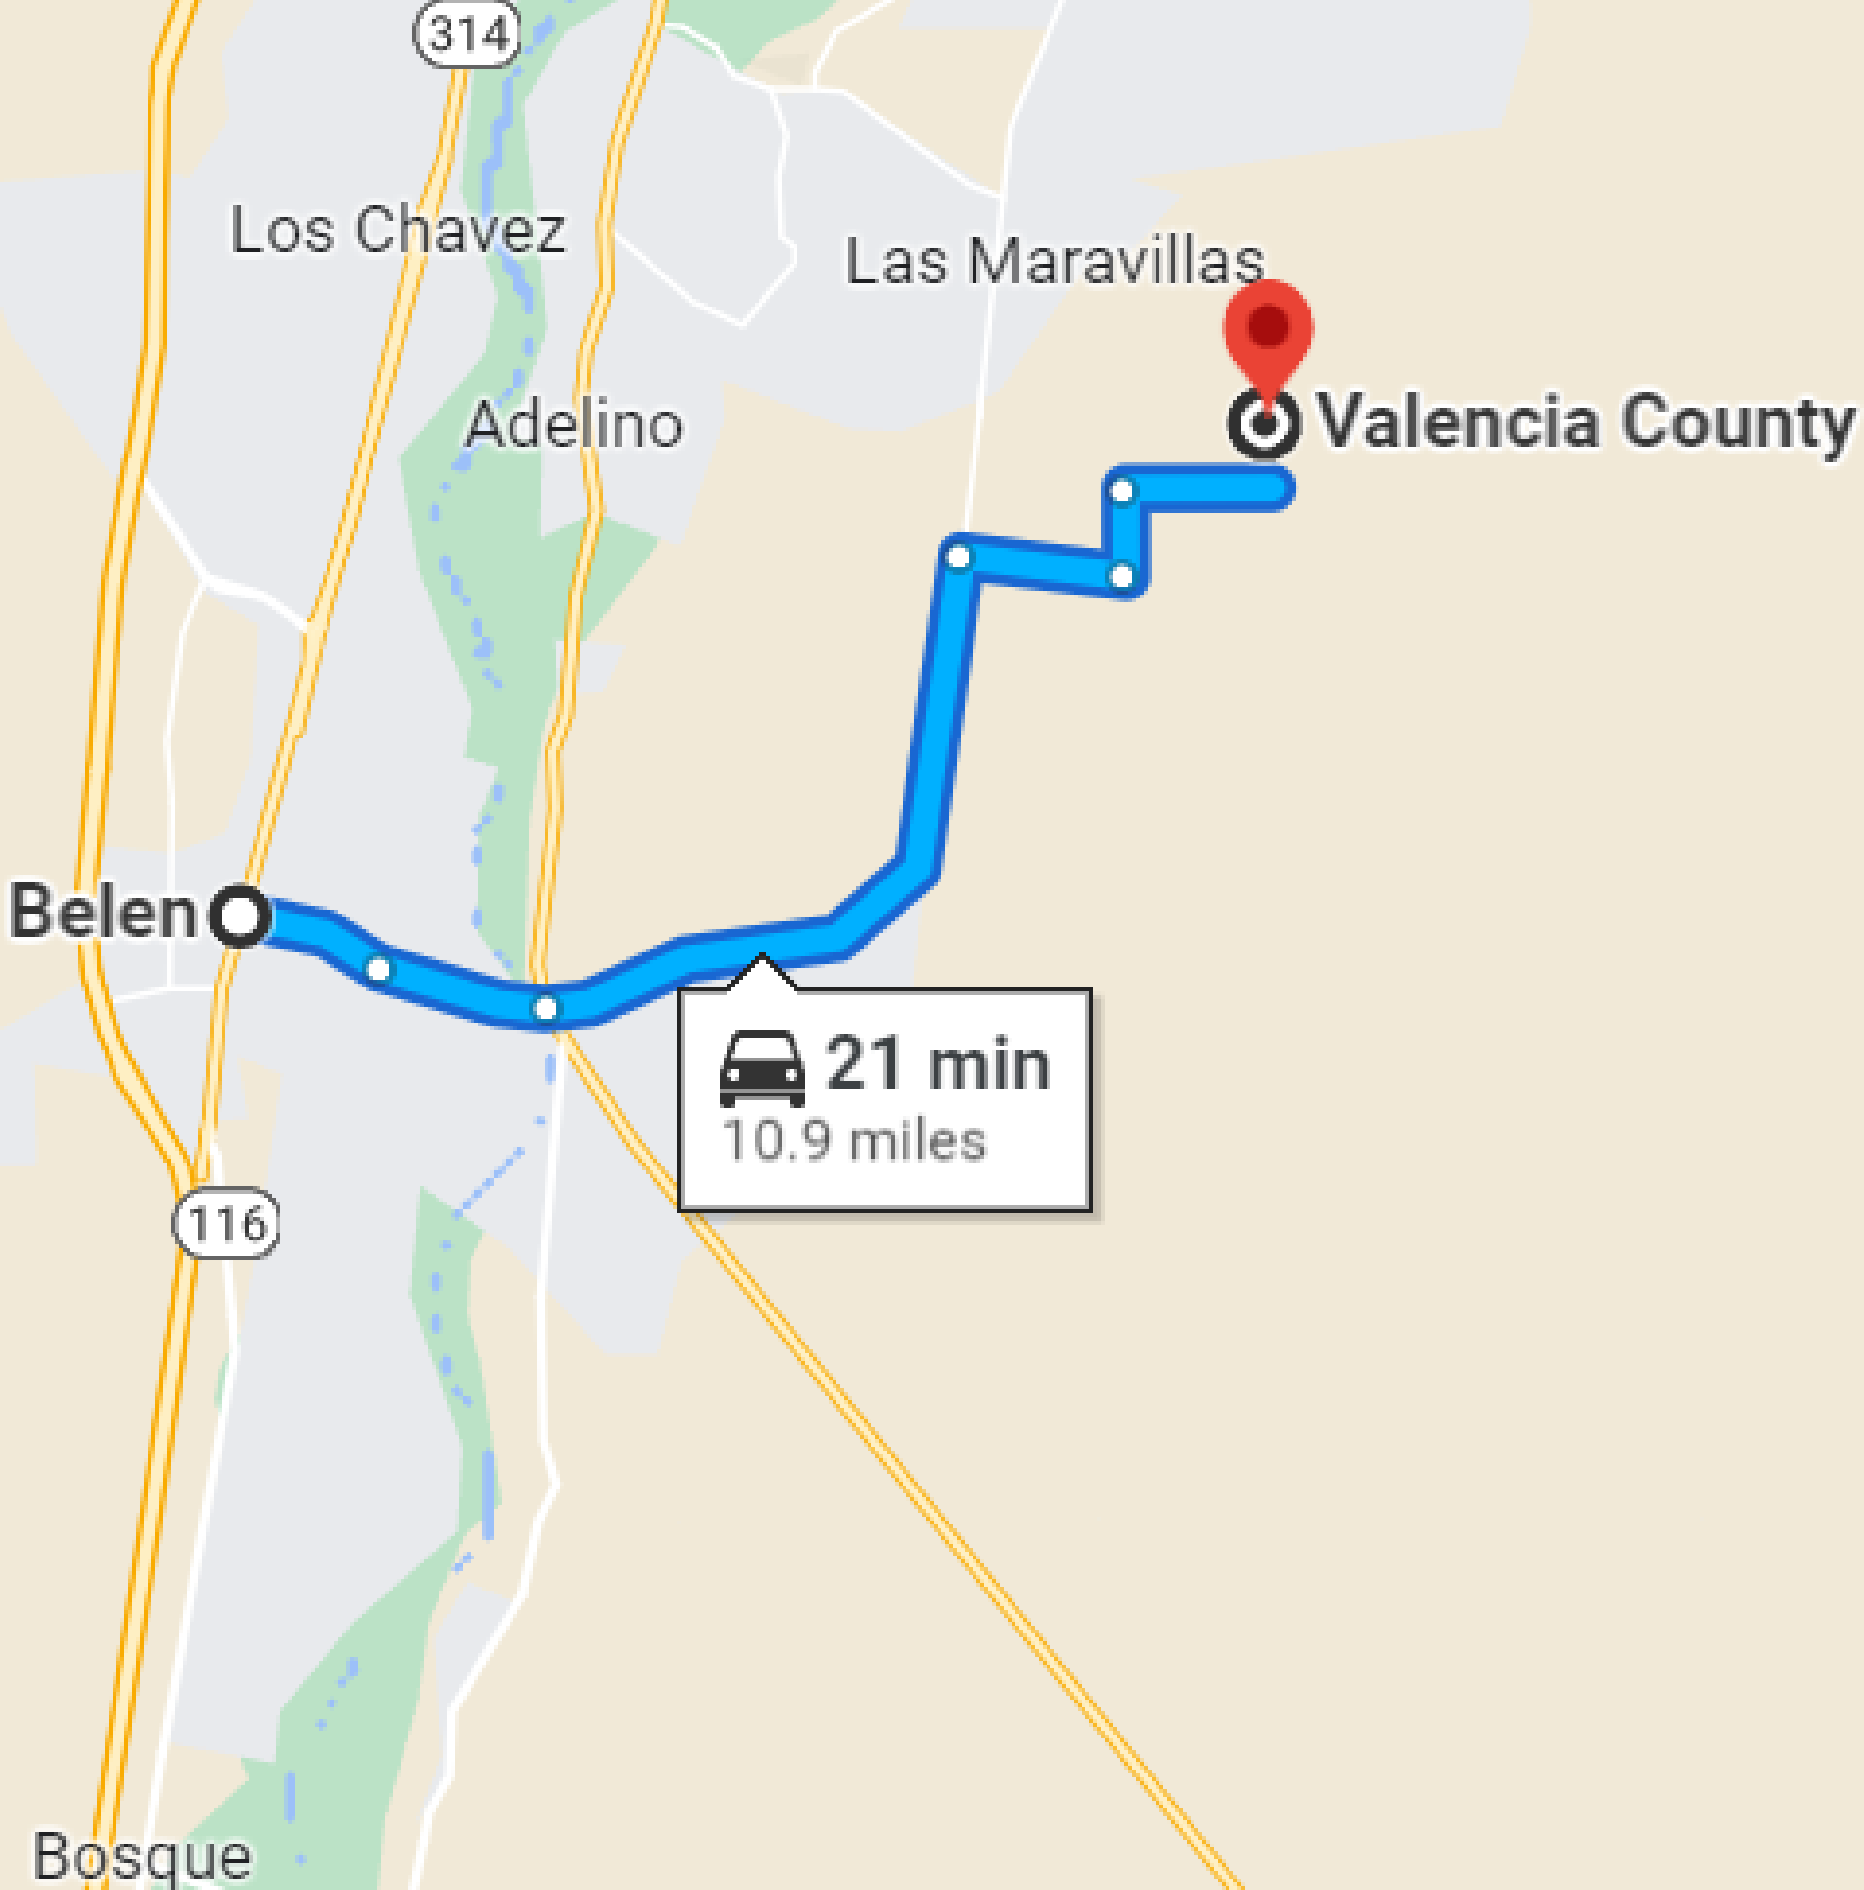

18- MIN DRIVE TO RIO COMMUNITIES TOWN

21-MINUTE DRIVE TO BELEN TOWN

26-MINUTE DRIVE TO LOS LUNAS TOWN

47-MINUTE DRIVE TO ALBUQUERQUE