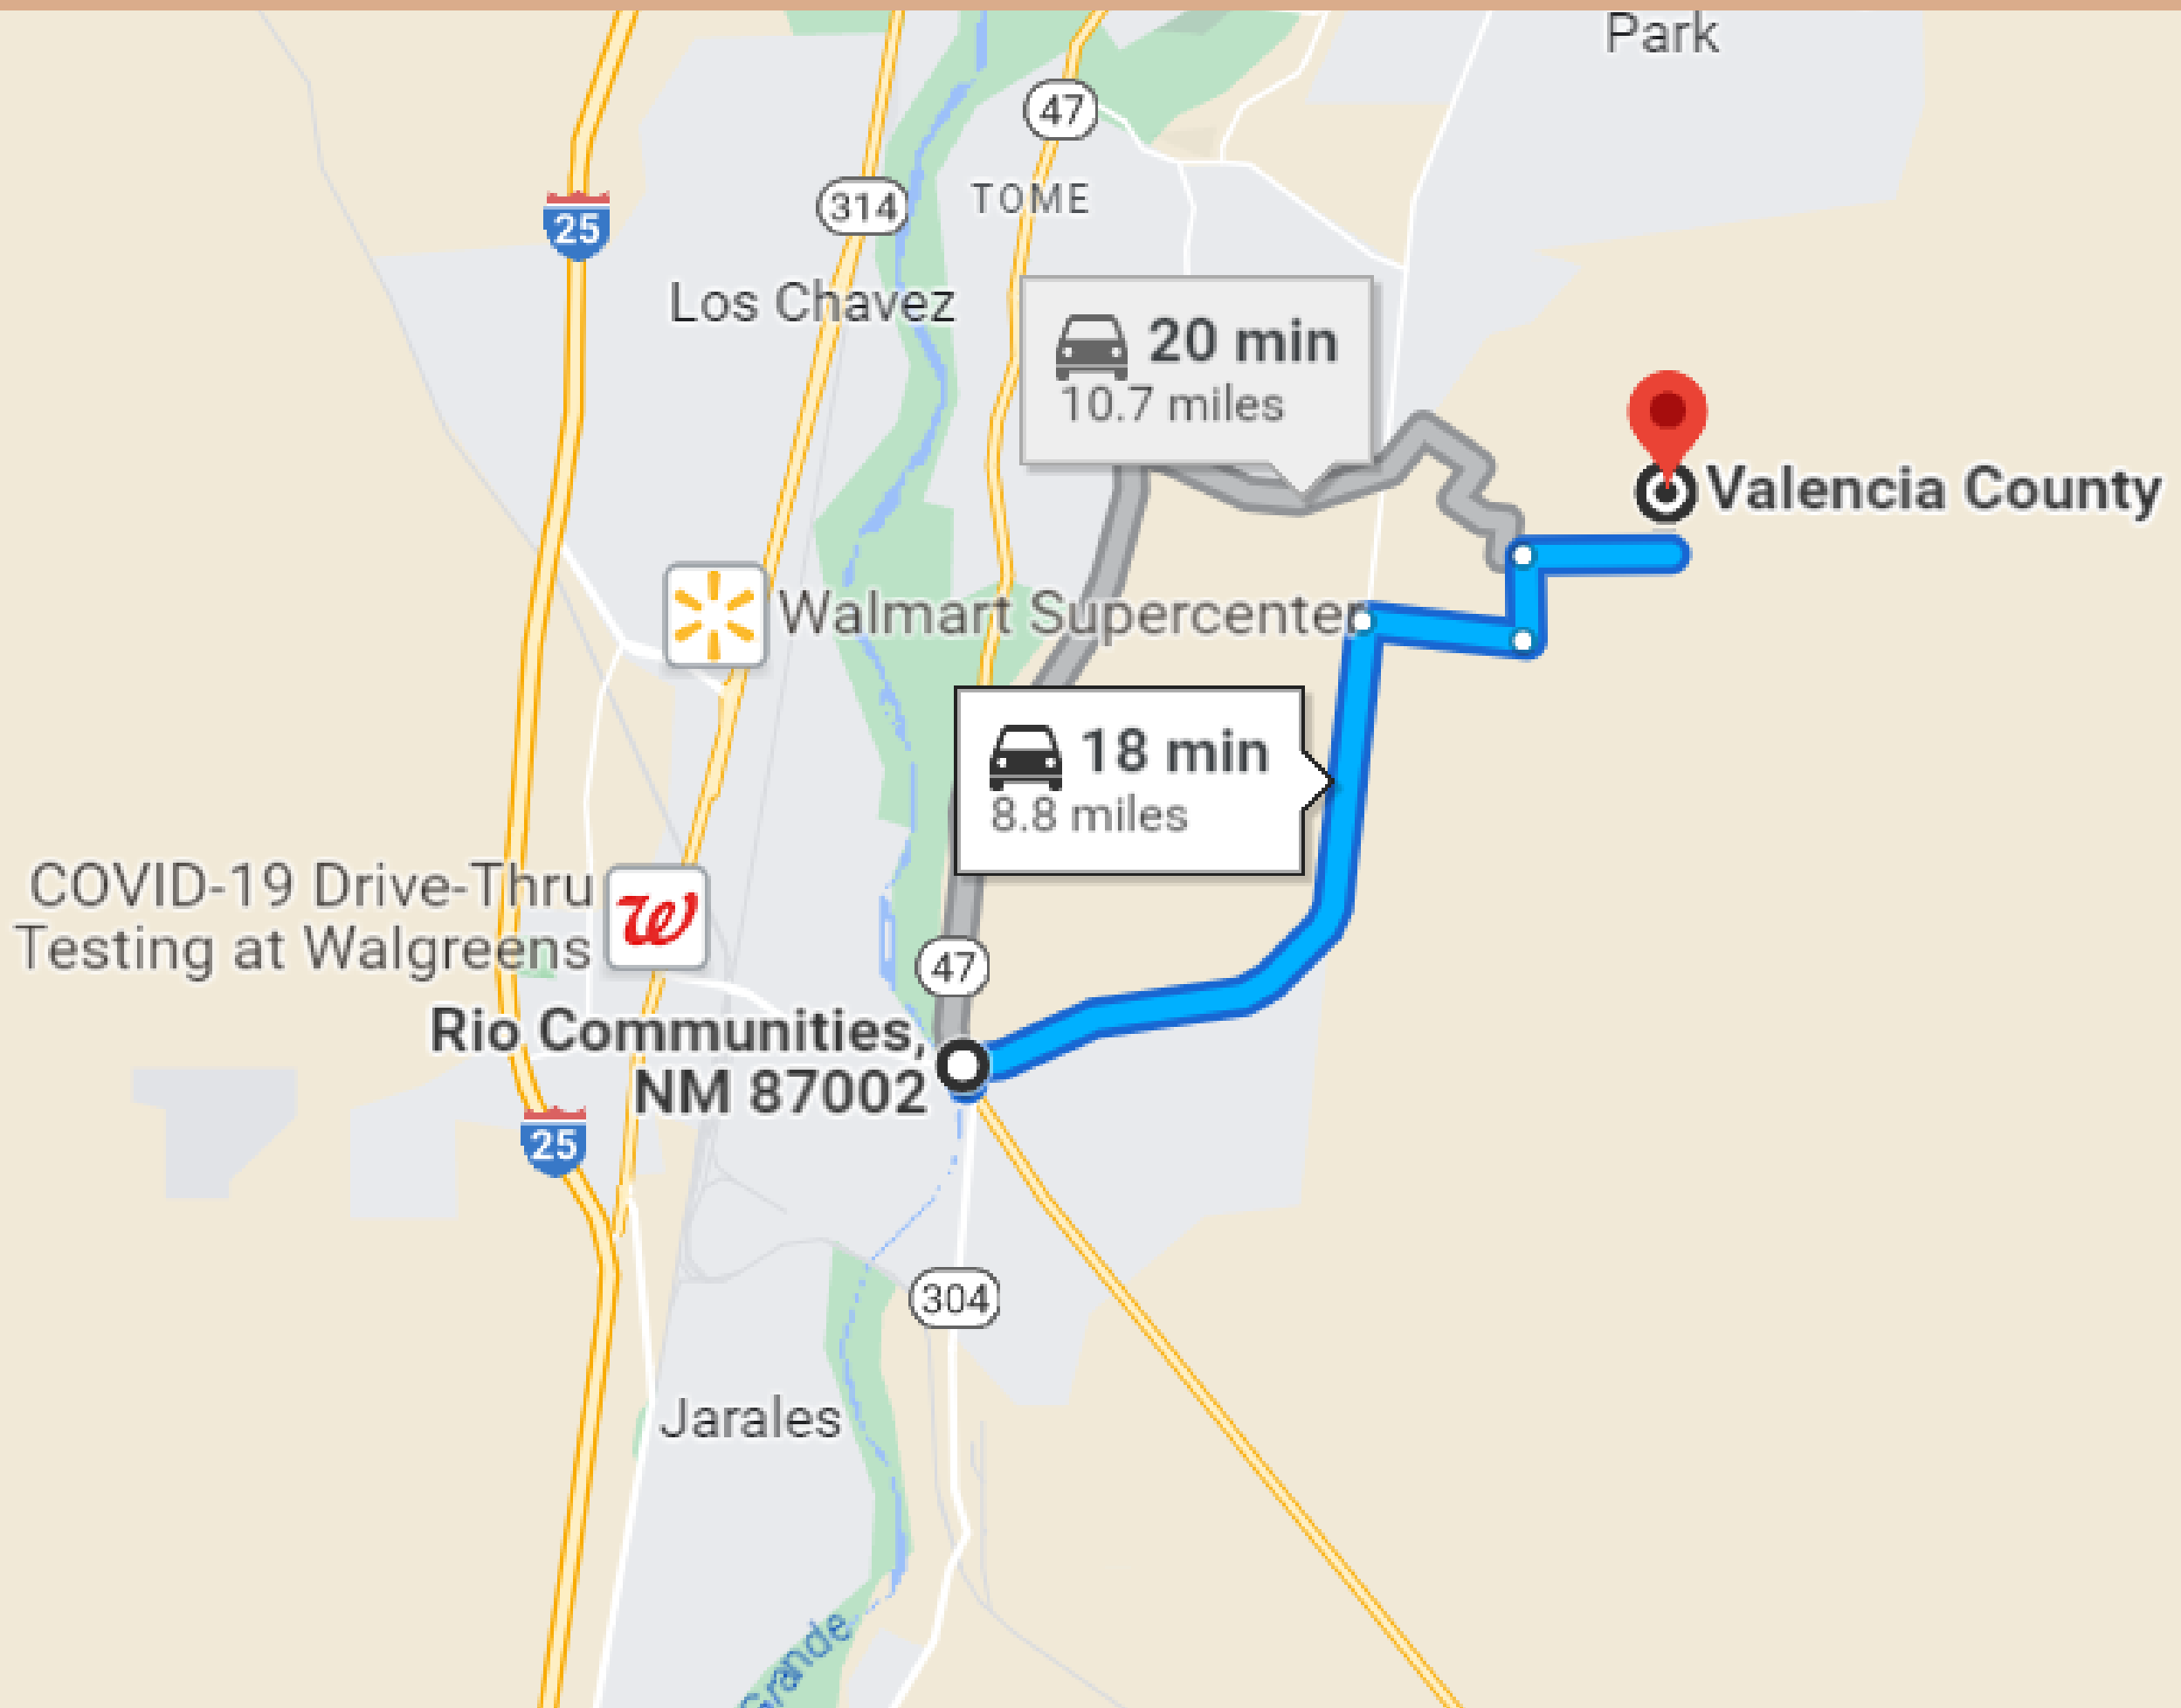

18- MIN DRIVE TO RIO COMMUNITIES TOWN

21-MINUTE DRIVE TO BELEN TOWN

26-MINUTE DRIVE TO LOS LUNAS TOWN

47-MINUTE DRIVE TO ALBUQUERQUE