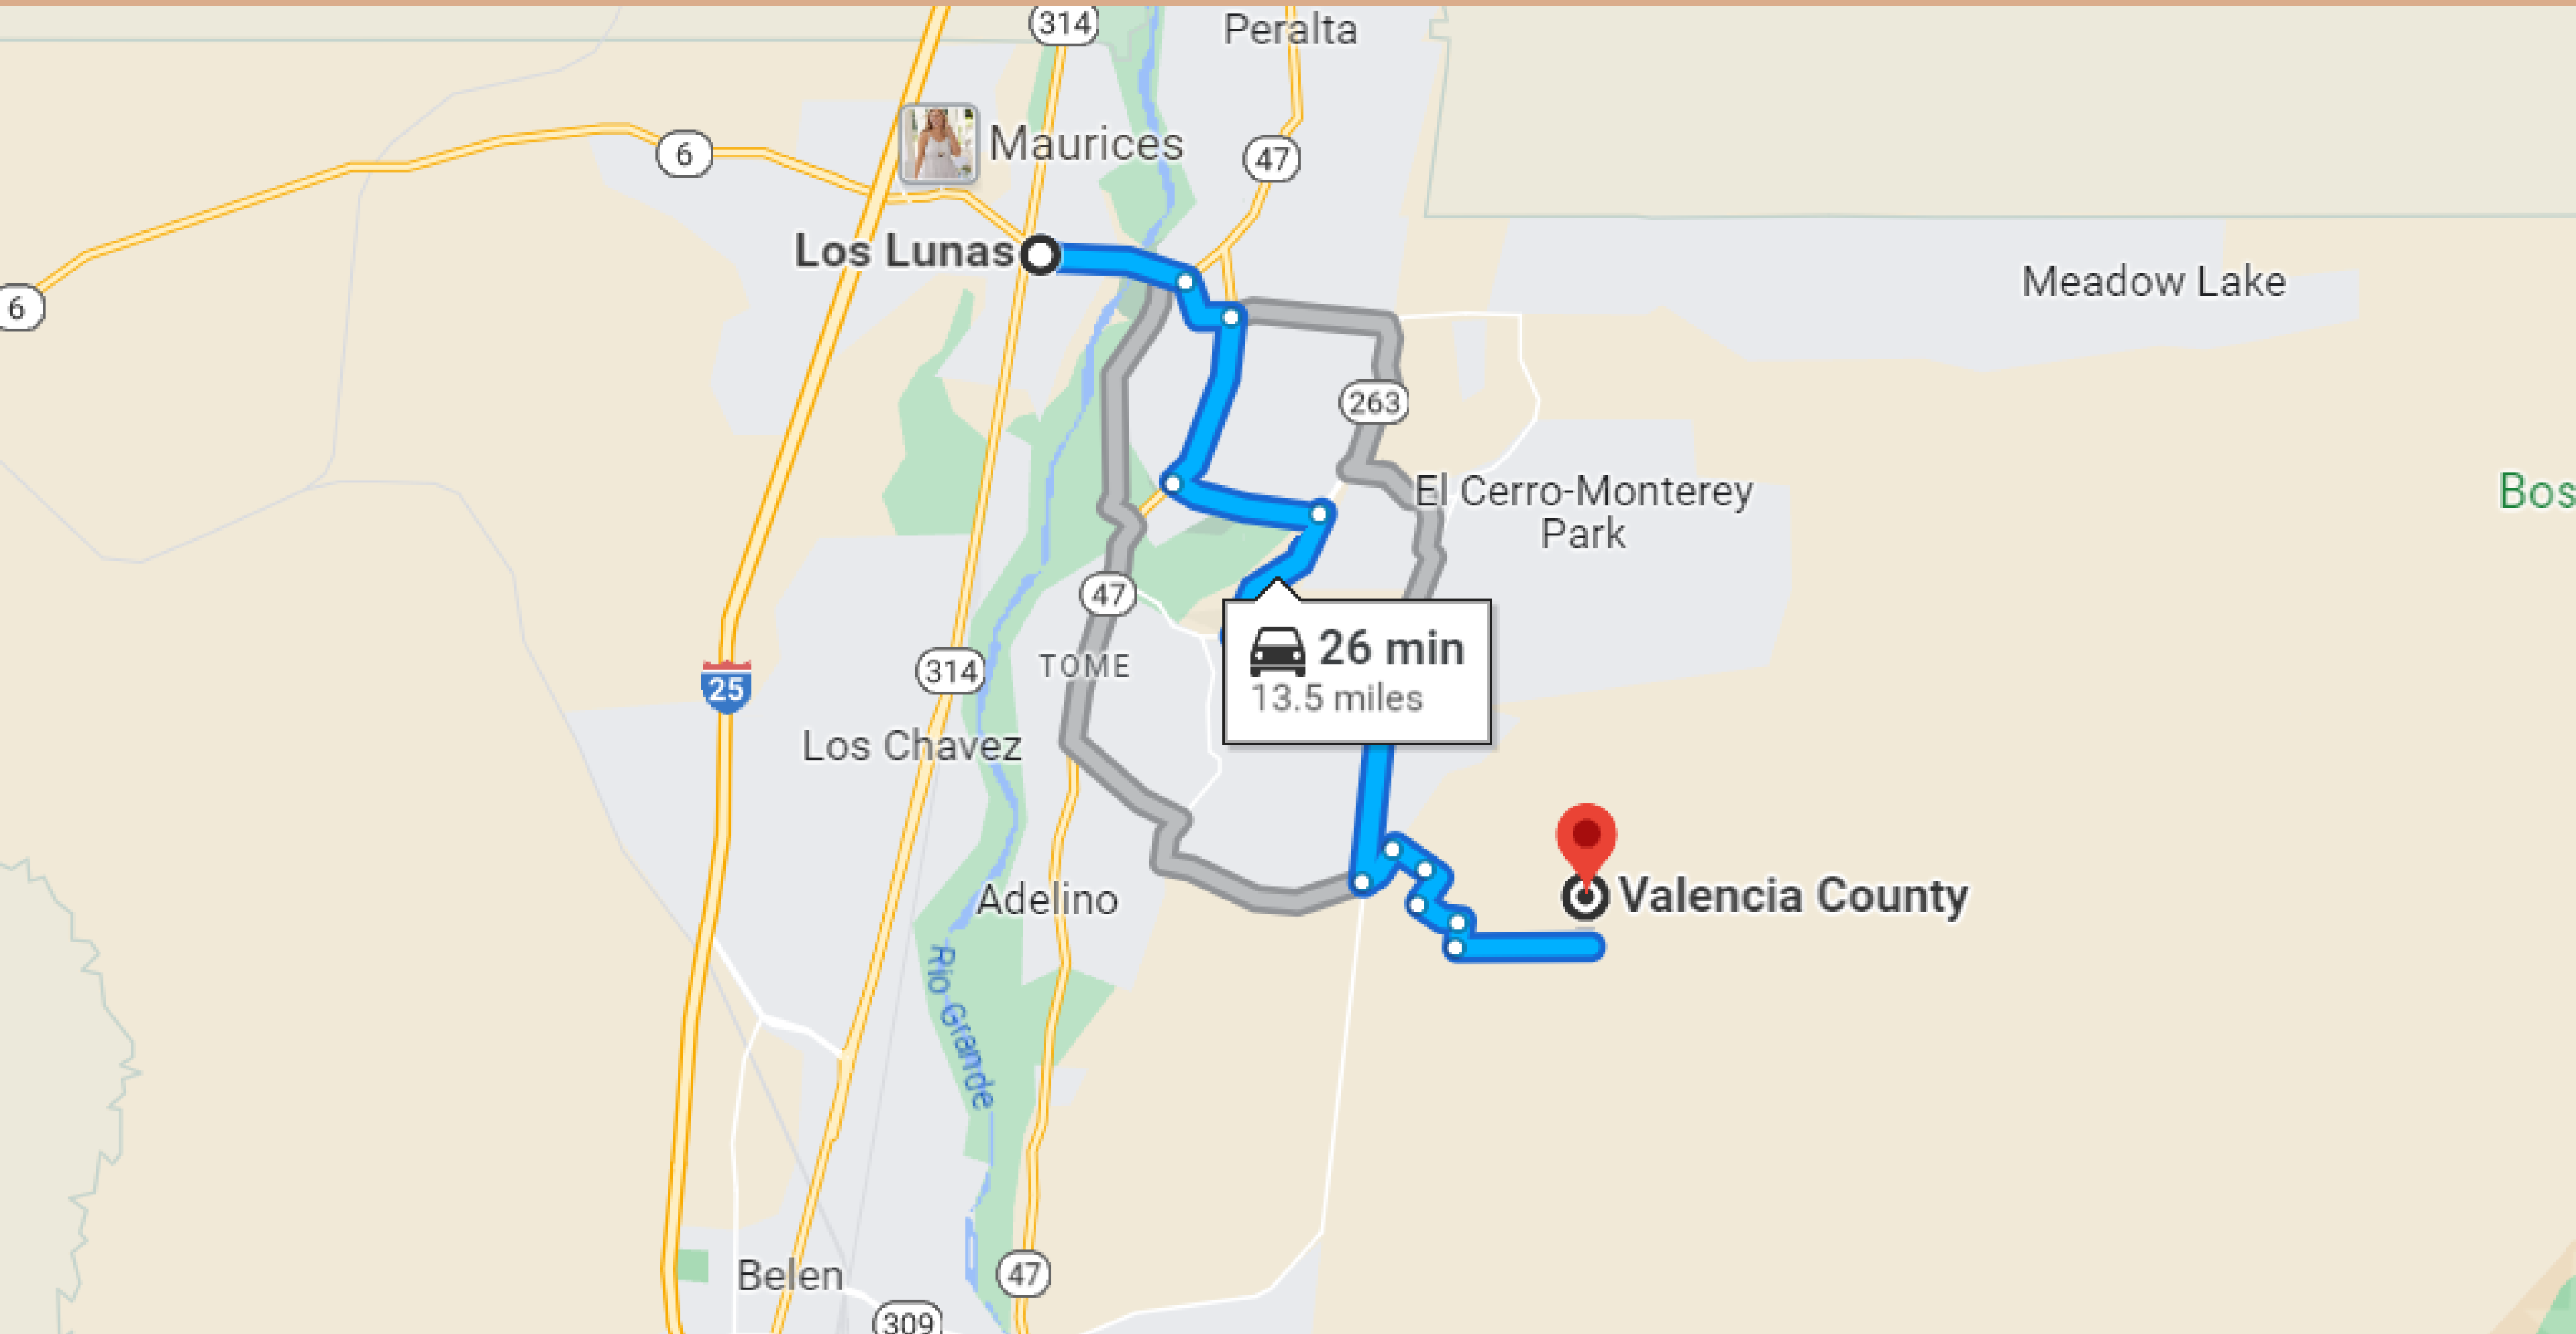

18- MIN DRIVE TO RIO COMMUNITIES TOWN

21-MINUTE DRIVE TO BELEN TOWN

26-MINUTE DRIVE TO LOS LUNAS TOWN

47-MINUTE DRIVE TO ALBUQUERQUE