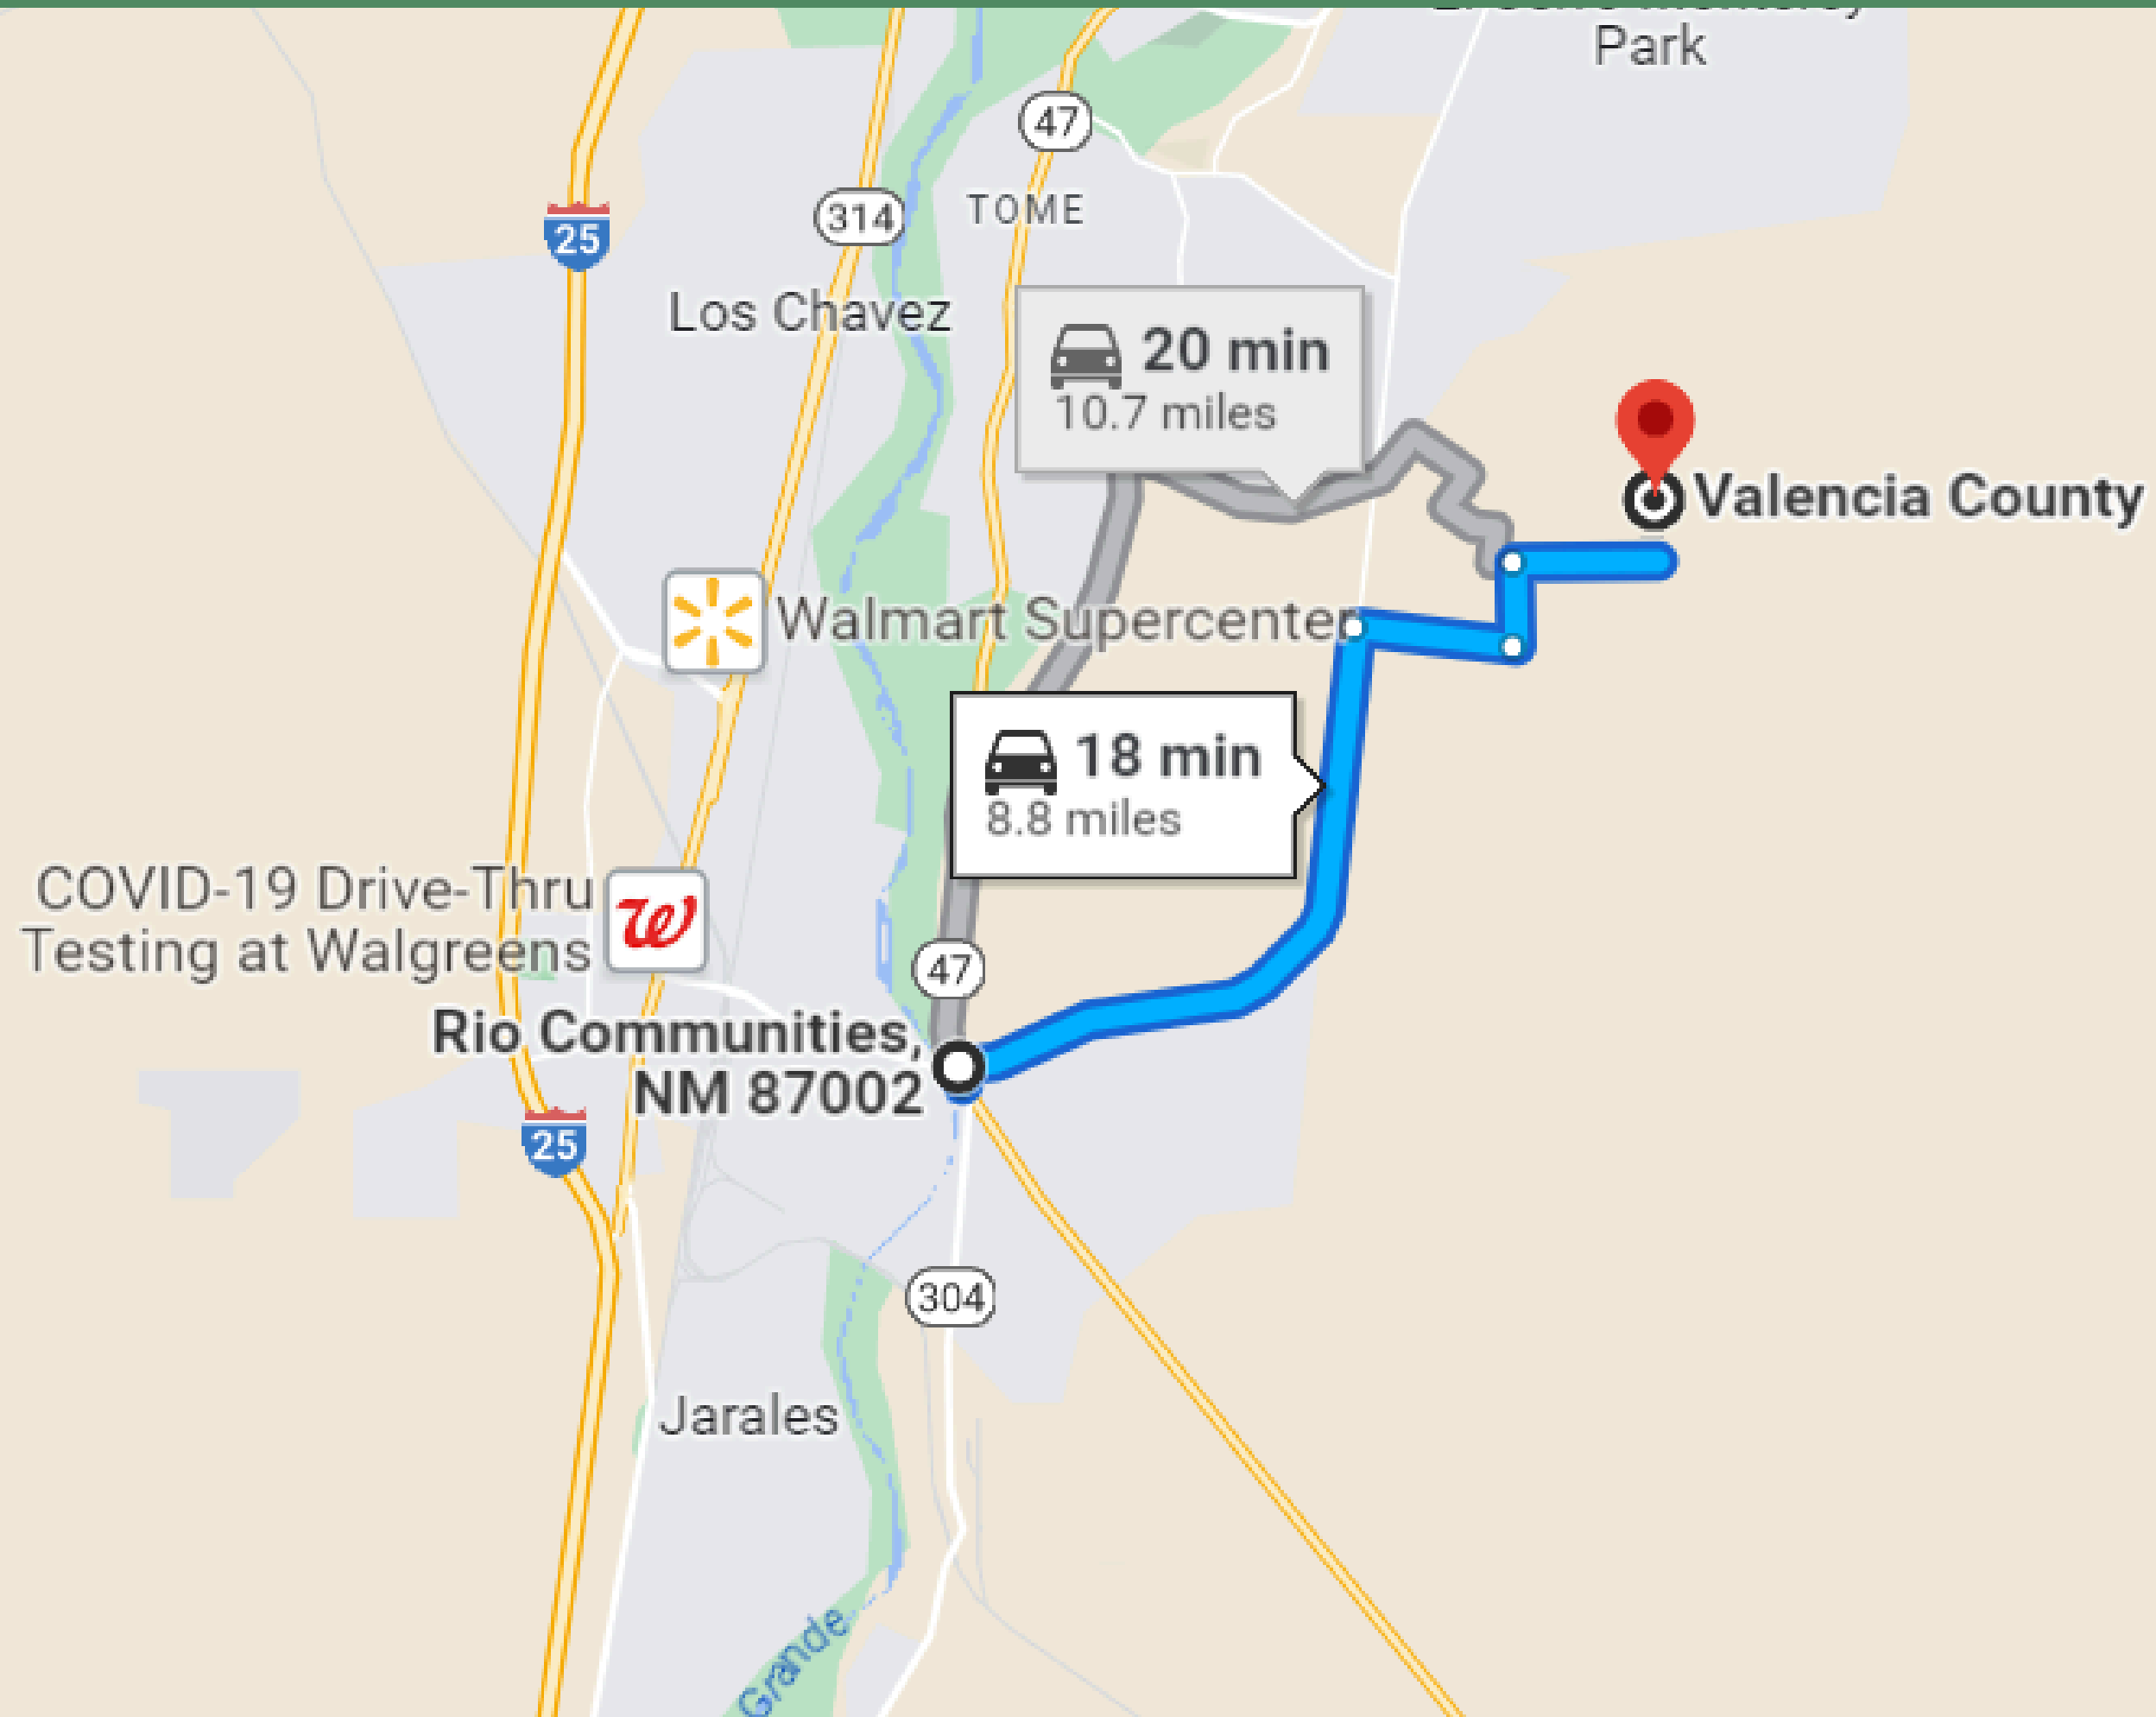

47 MINUTES DRIVE TO ALBUQUERQUE

21 MINUTES DRIVE TO BELEN TOWN

18 MINUTES DRIVE TO RIO COMMUNITIES

26 MINUTES DRIVE TO LOS LUNAS TOWN