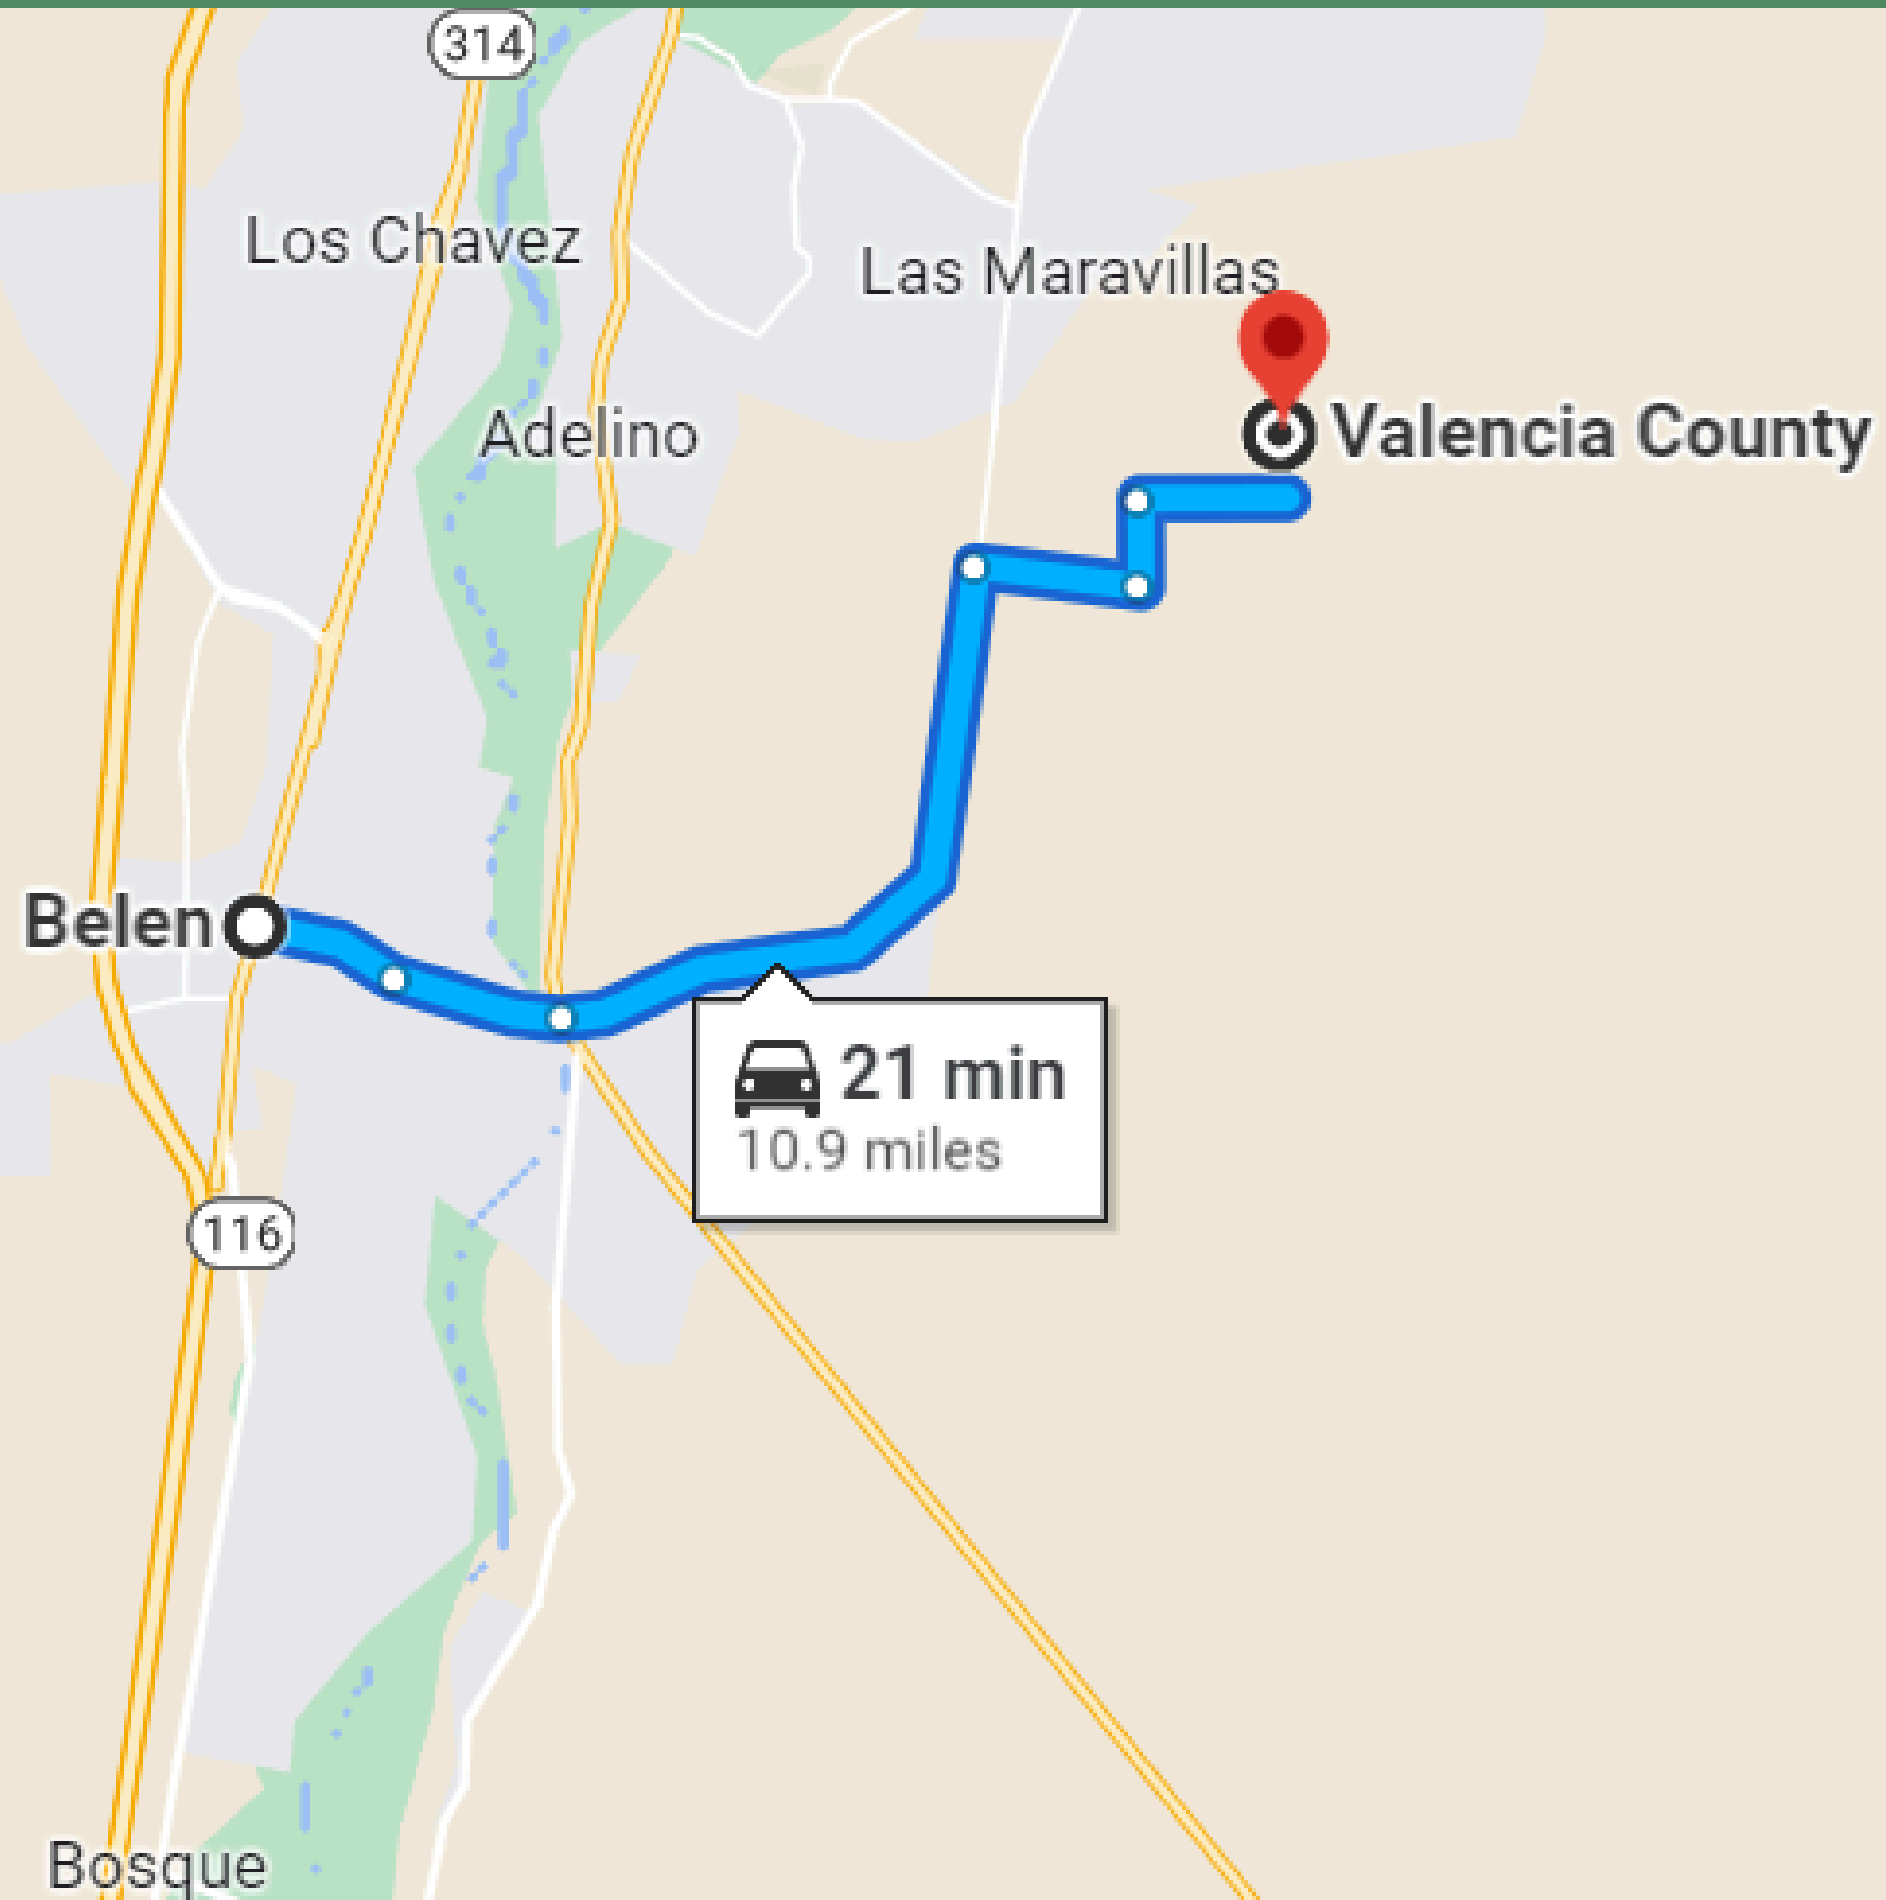

47 MINUTES DRIVE TO ALBUQUERQUE

21 MINUTES DRIVE TO BELEN TOWN

18 MINUTES DRIVE TO RIO COMMUNITIES

26 MINUTES DRIVE TO LOS LUNAS TOWN