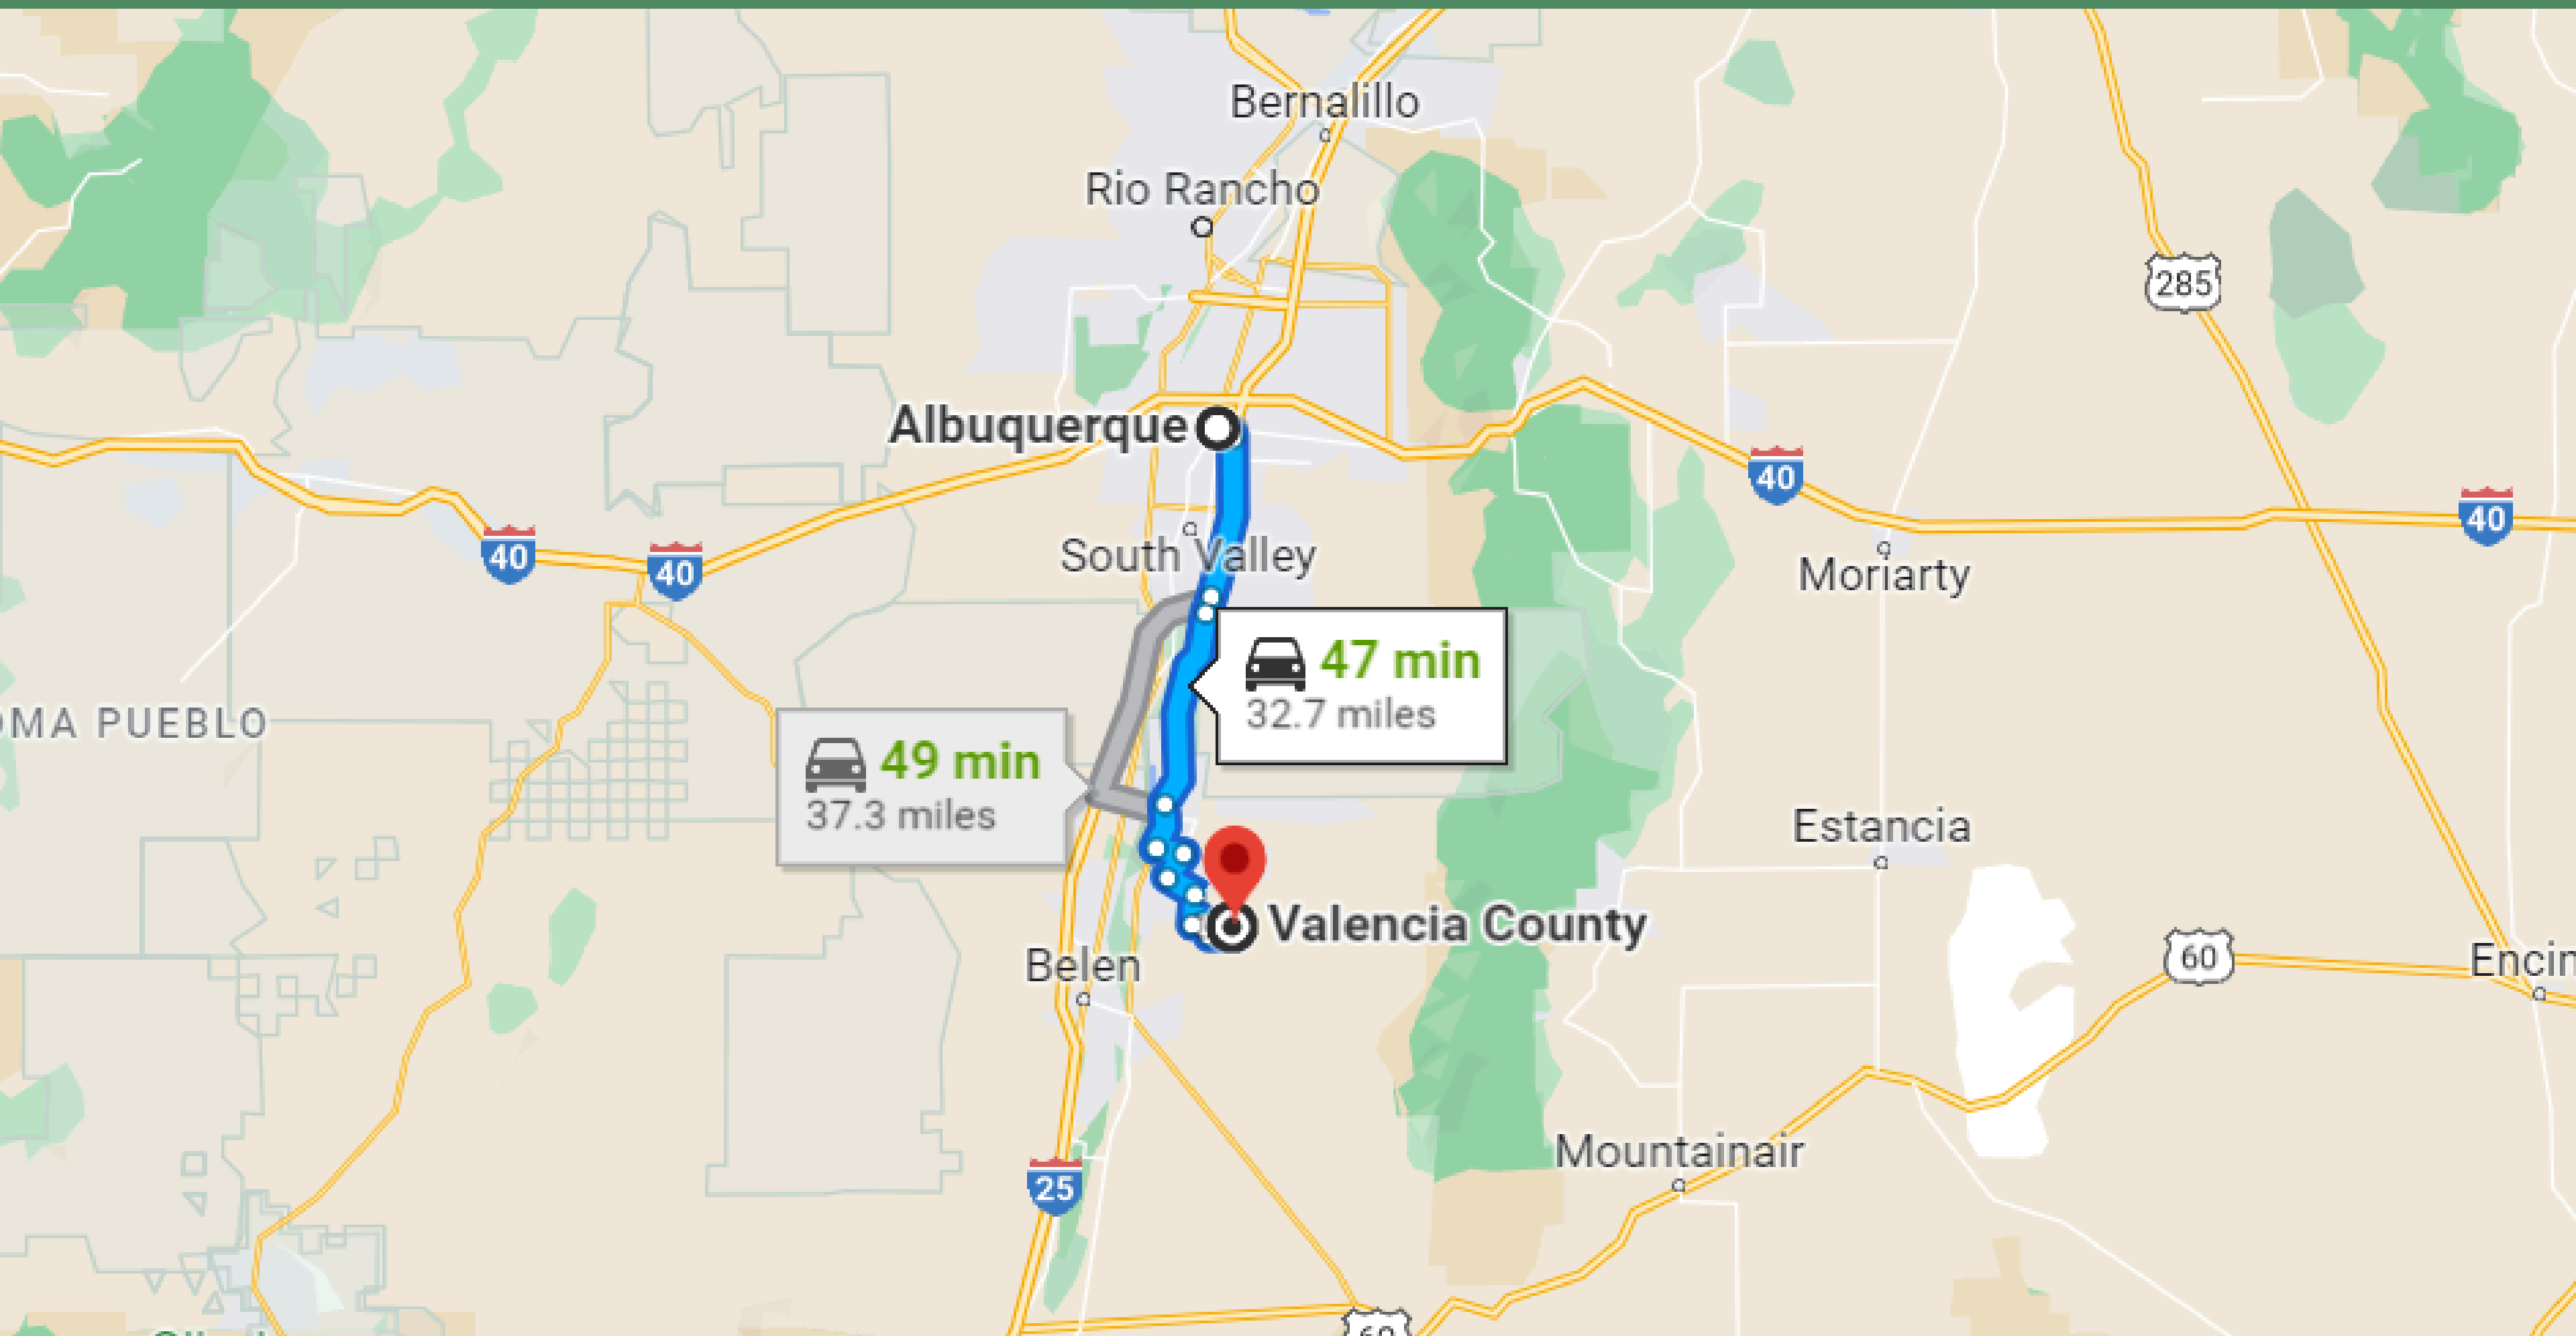

47 MINUTES DRIVE TO ALBUQUERQUE

21 MINUTES DRIVE TO BELEN TOWN

18 MINUTES DRIVE TO RIO COMMUNITIES

26 MINUTES DRIVE TO LOS LUNAS TOWN