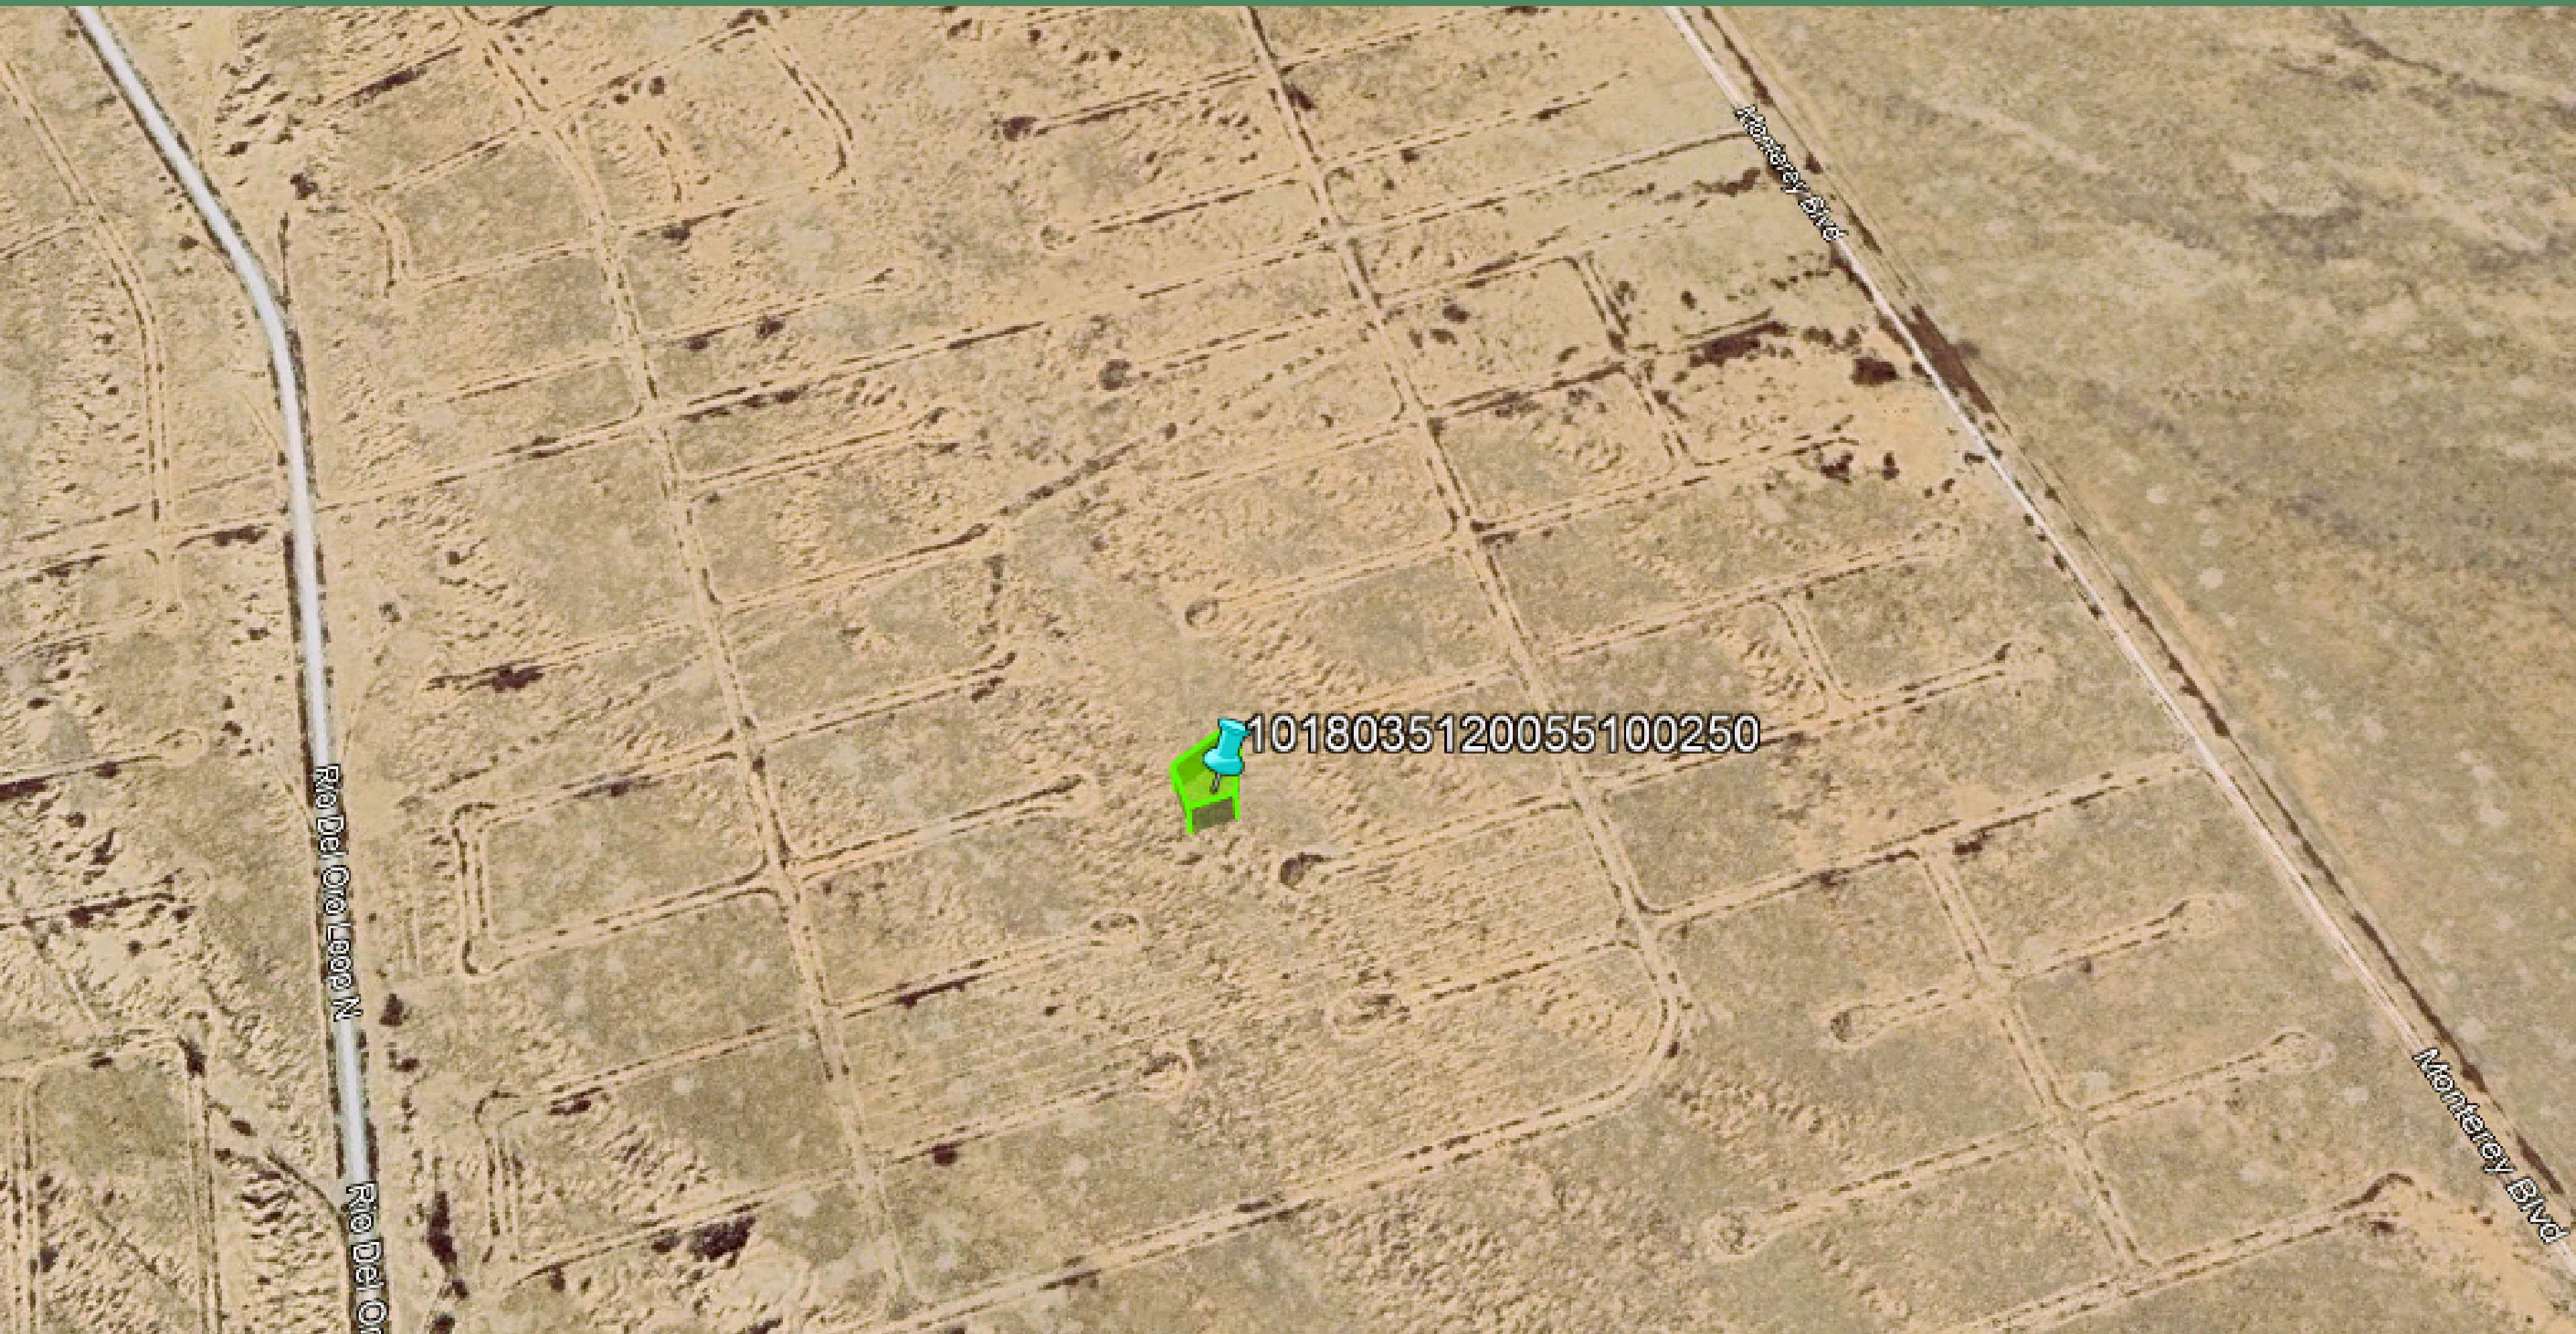

AREAL VIEW

Rio Del Oro Loop N

Rio Del Oro

Monterey Blvd

Monterey Blvd

1018035120055100250

FACING NORTH

FACING EAST

FACING SOUTH

FACING WEST