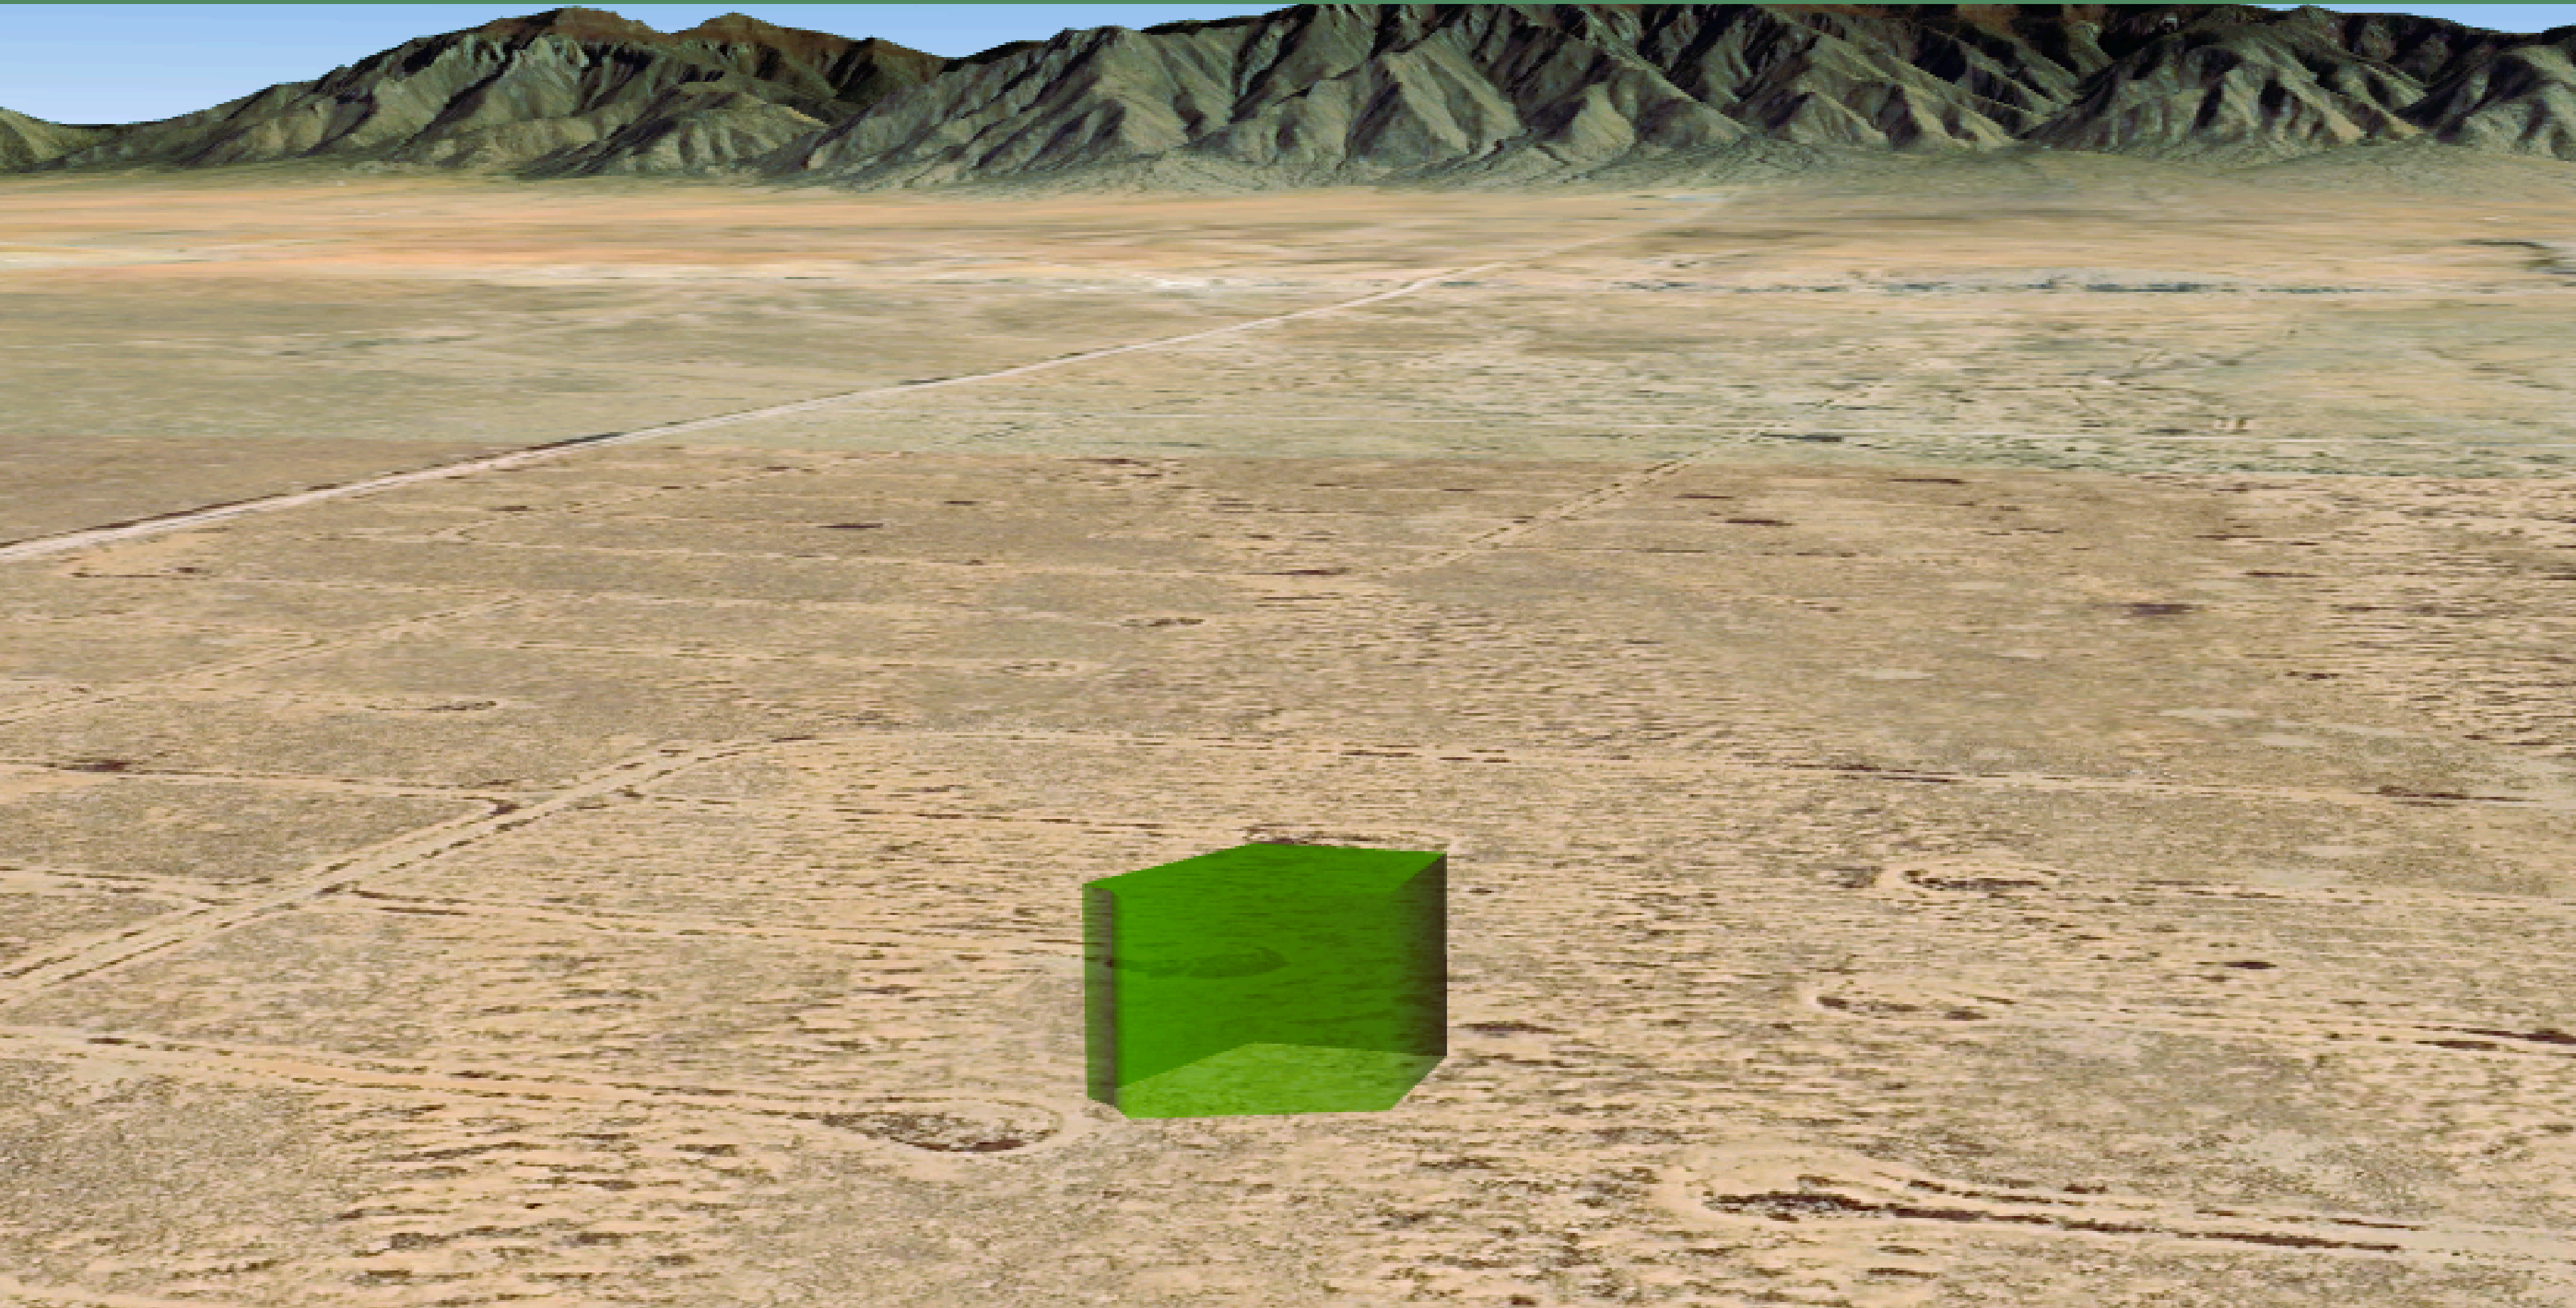

AREAL VIEW

Rio Del Oro Loop N

Rio Del Oro

Monterey Blvd

Monterey Blvd

1018035120055100250

FACING NORTH

FACING EAST

FACING SOUTH

FACING WEST