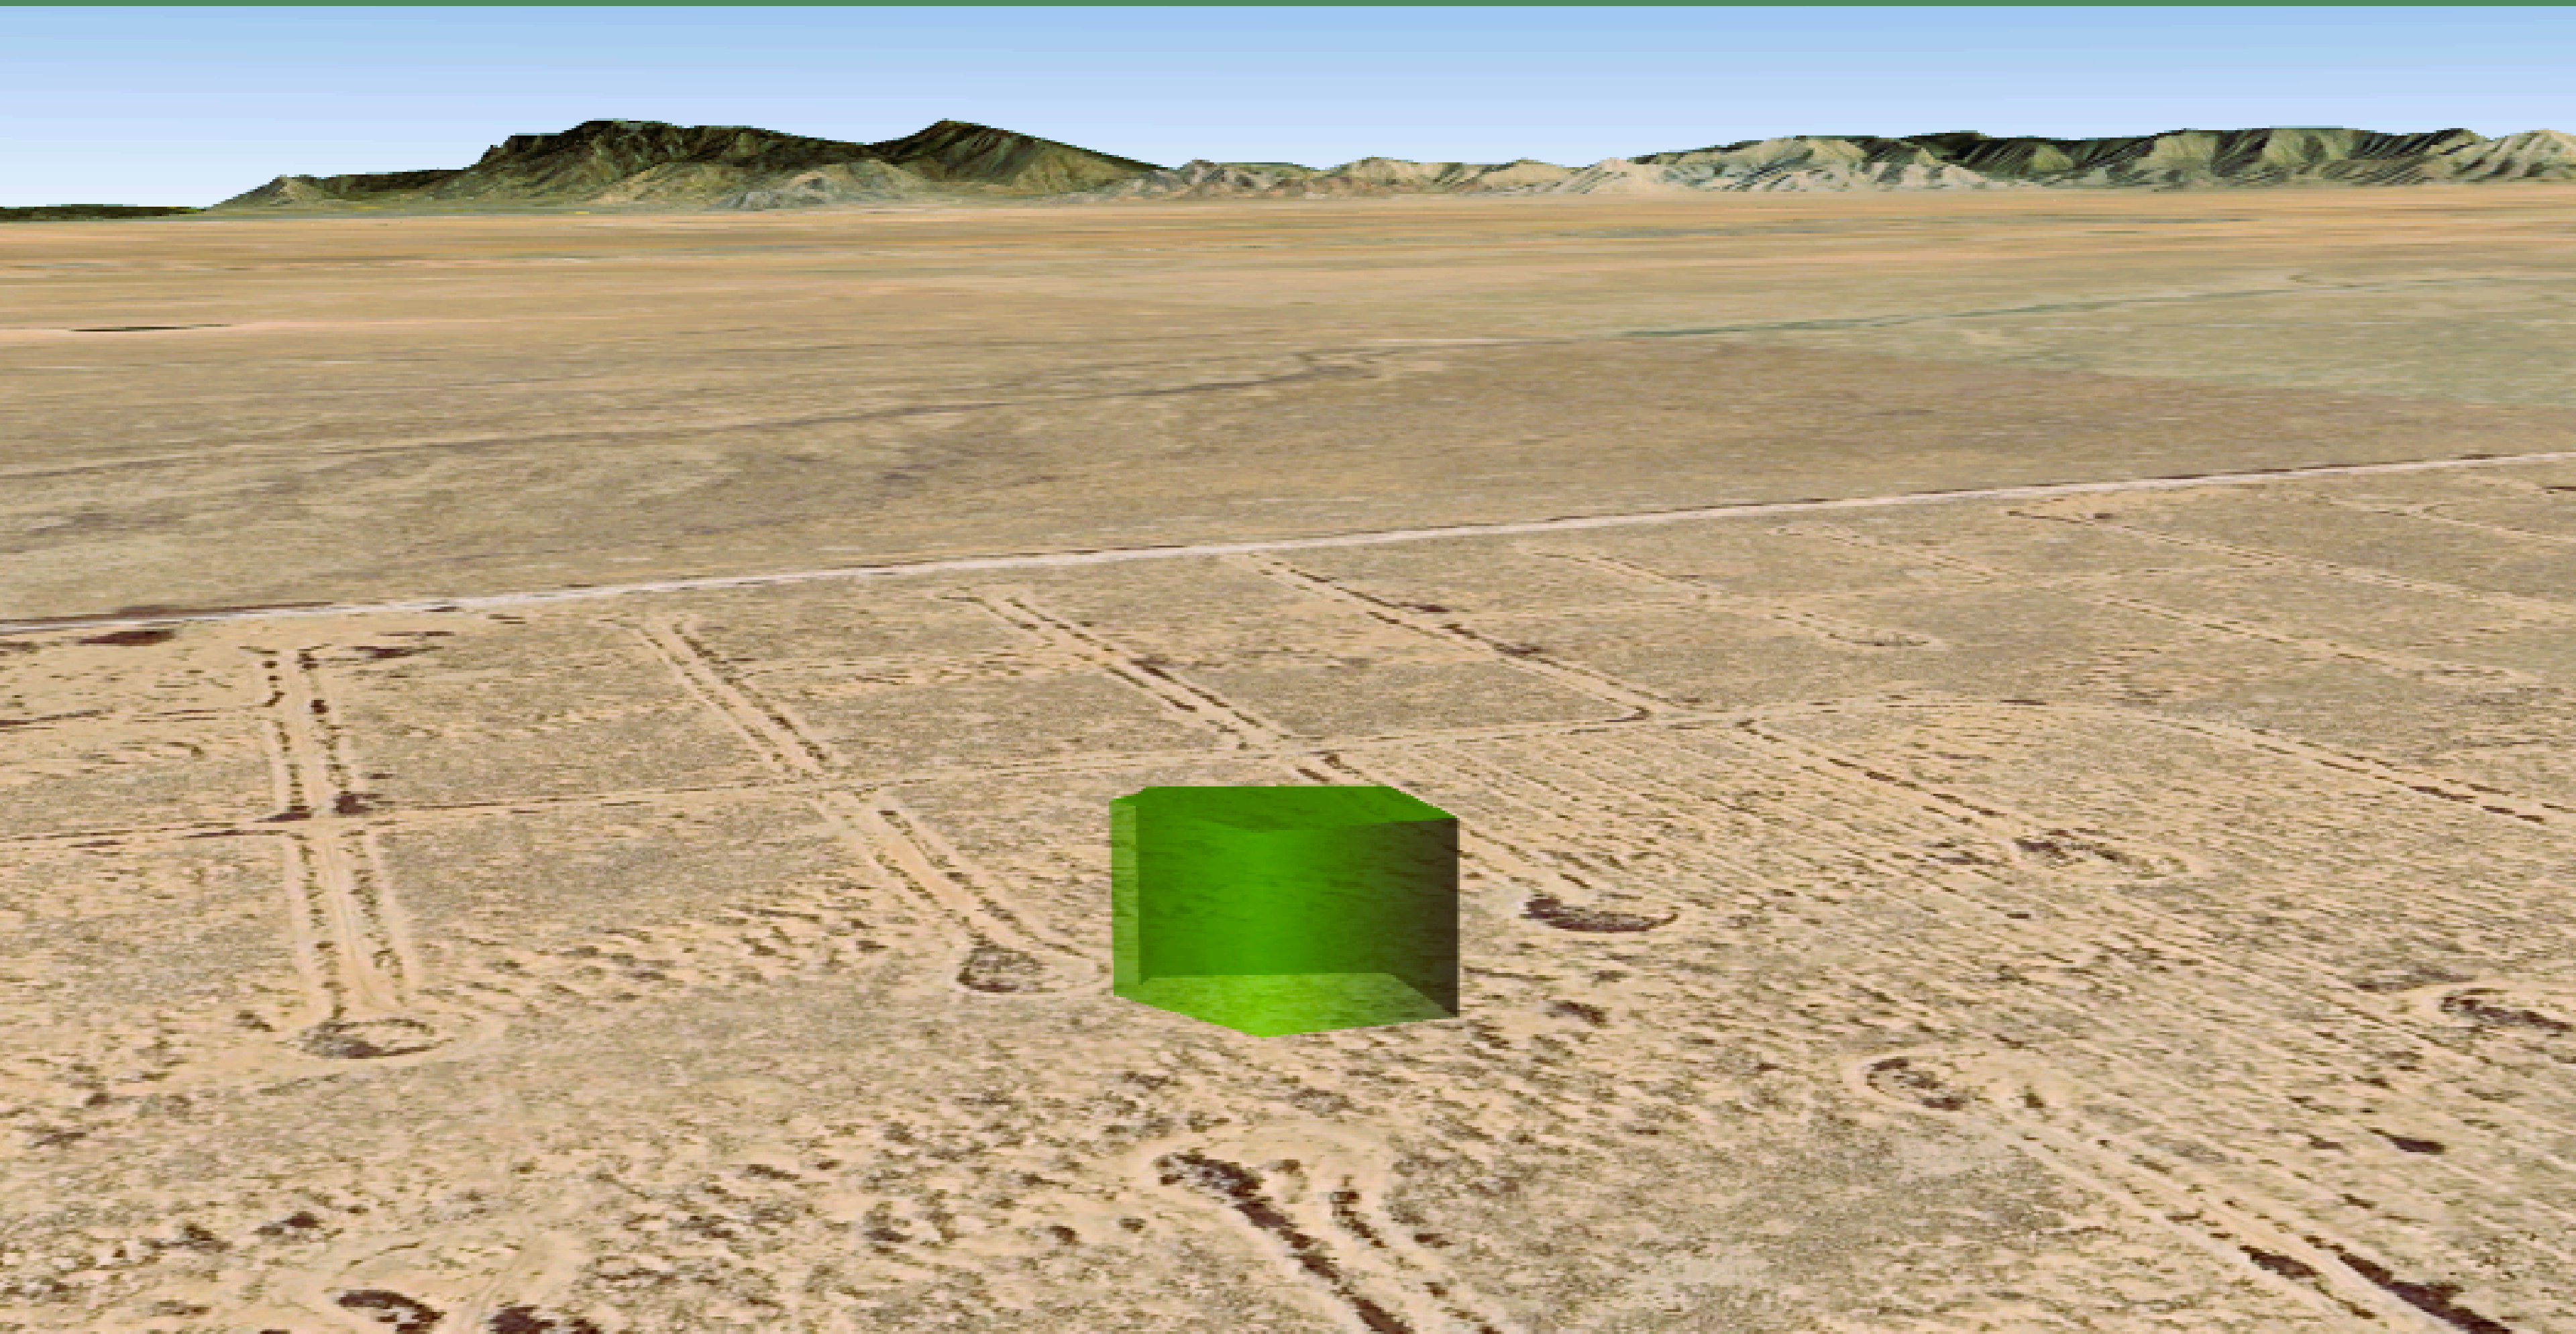

AREAL VIEW

Rio Del Oro Loop N

Rio Del Oro

Monterey Blvd

Monterey Blvd

1018035120055100250

FACING NORTH

FACING EAST

FACING SOUTH

FACING WEST