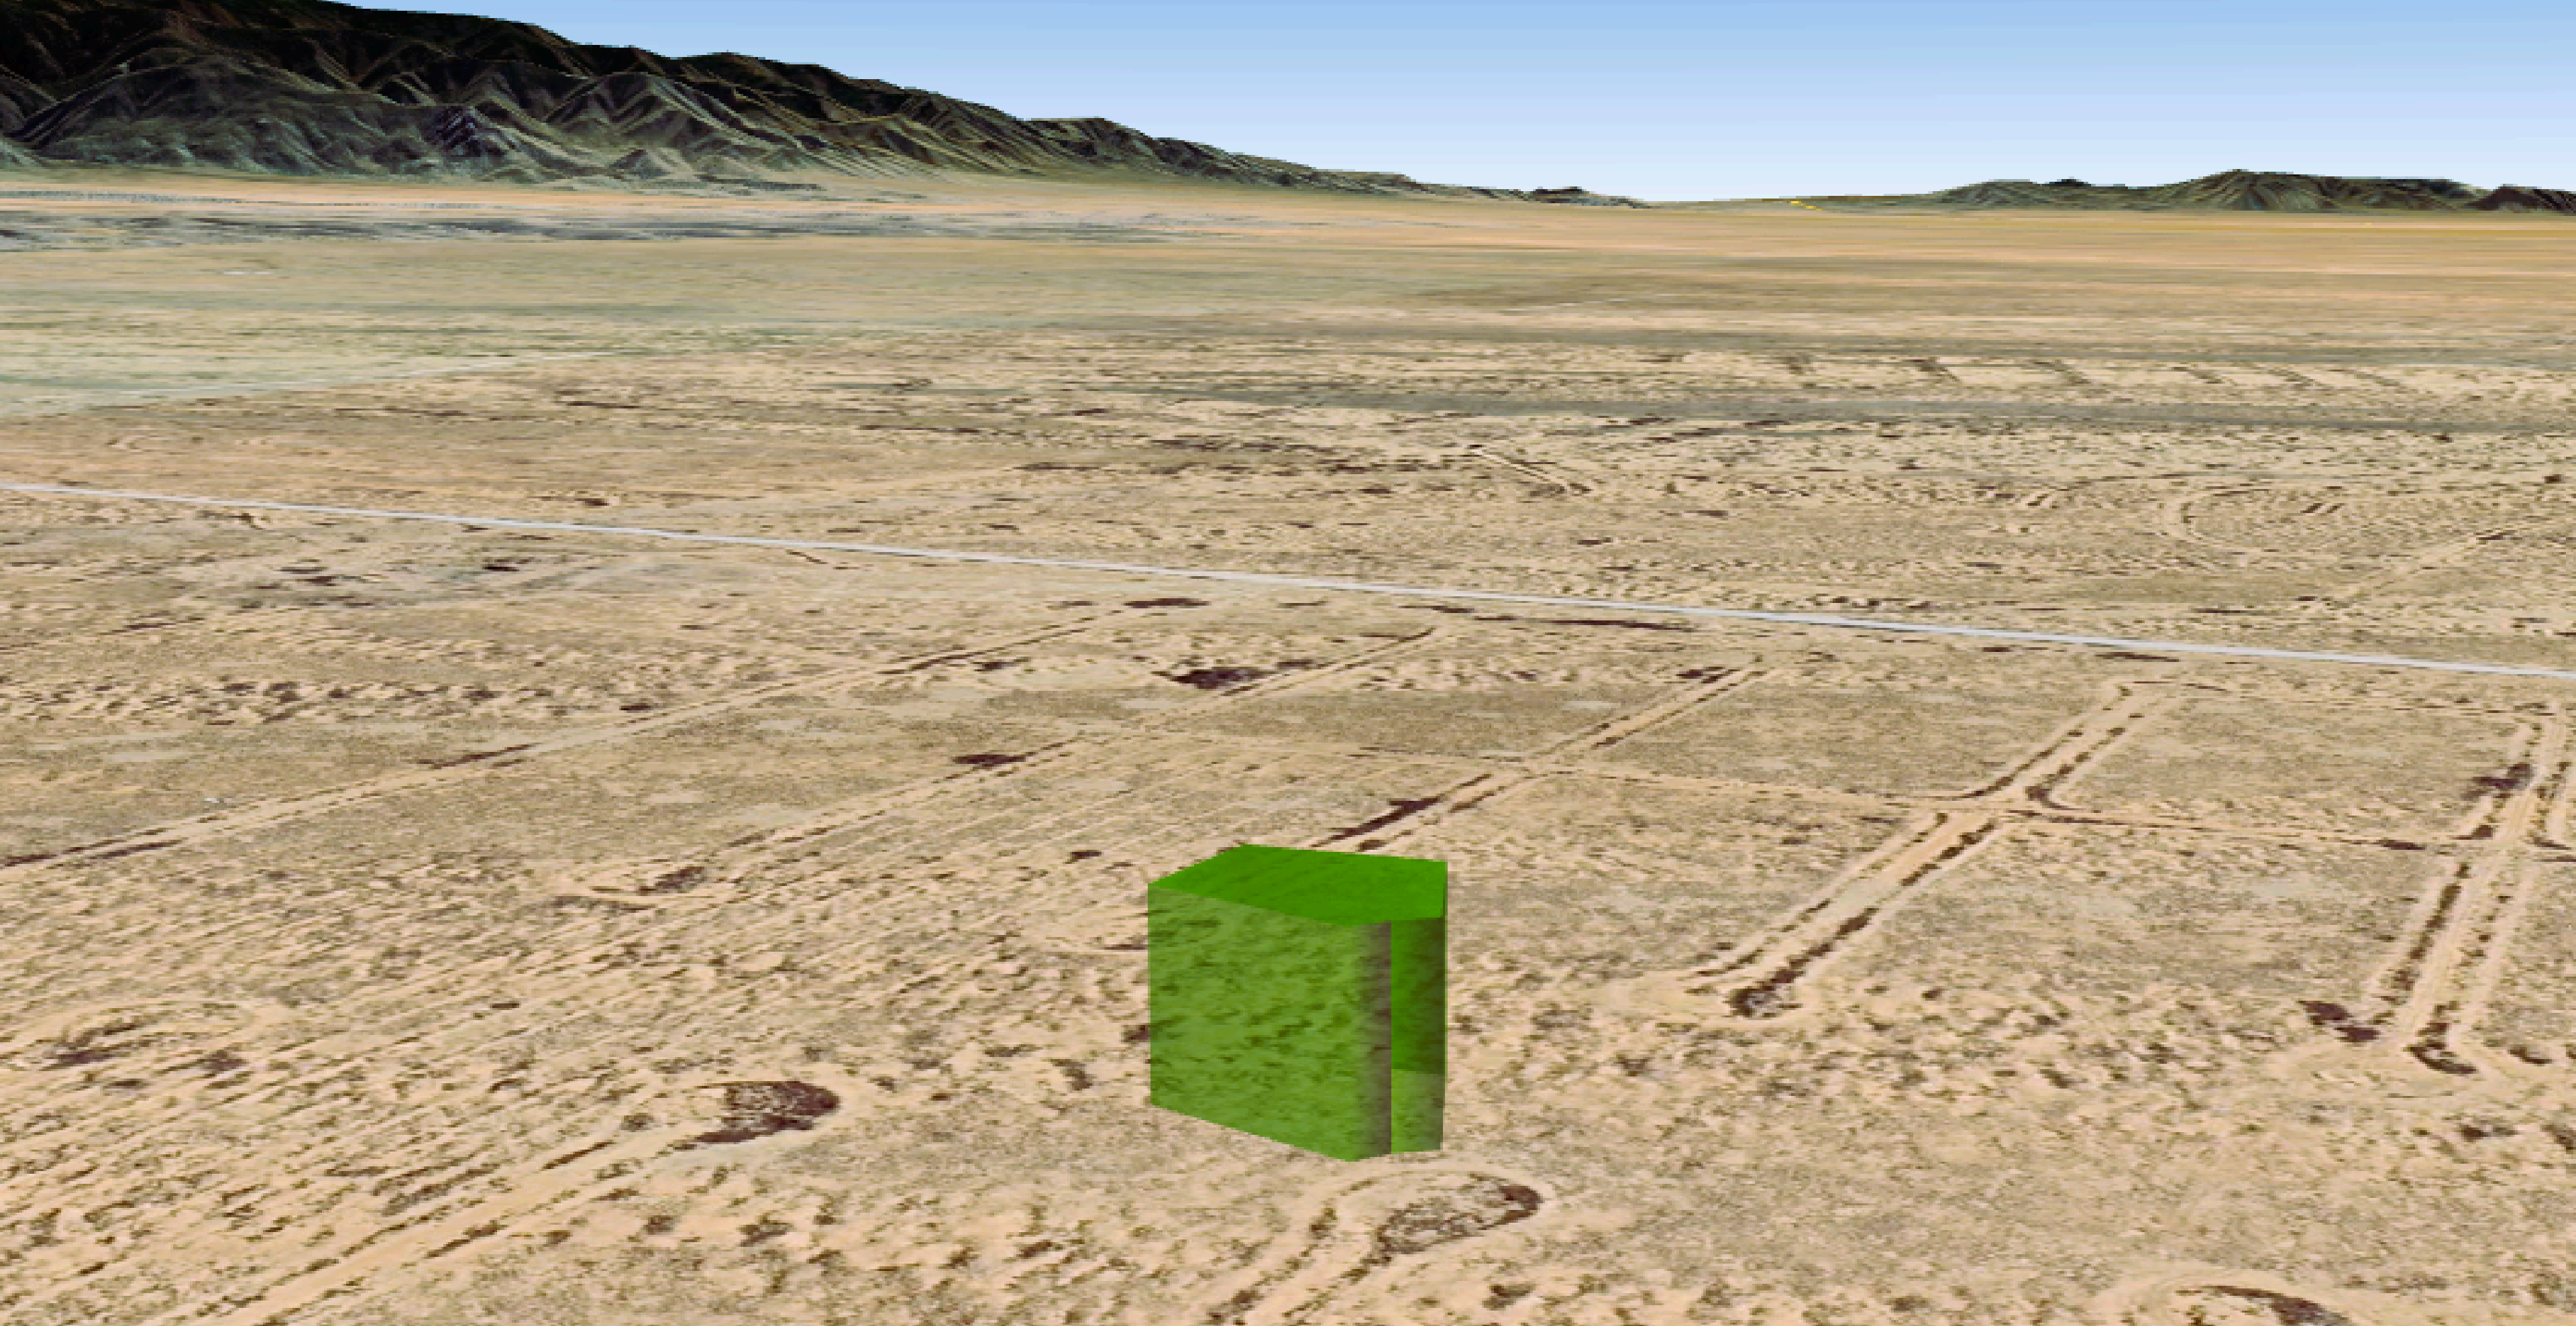

AREAL VIEW

Rio Del Oro Loop N

Rio Del Oro

Monterey Blvd

Monterey Blvd

1018035120055100250

FACING NORTH

FACING EAST

FACING SOUTH

FACING WEST