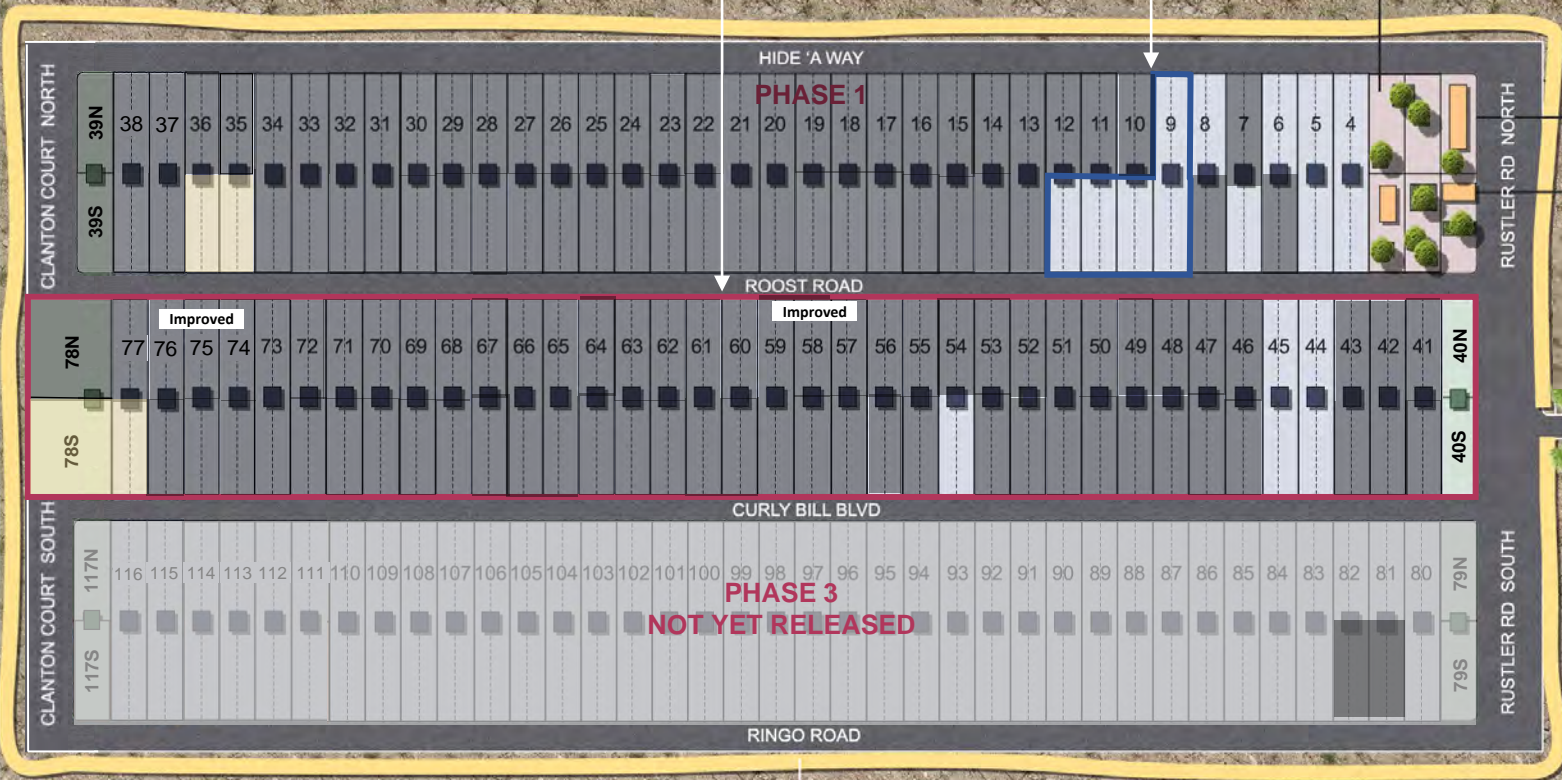

SITE PLAN: 05/24/24

Short-term Rental Sites

Phase 2 Sites
Available for Leasehold

1-3: THE GATHERING
Commercial & Trade Zone

SITE AVAILABILITY:

- AVAILABLE Site
- PENDING LEASE Site
- LEASED Site

SMUGGLERS' TRAIL Fitness & Birding Path

2405 State Hwy 338
Animas, NM 88020

575.386.5886 | www.smugglersroost.net

Note: A portion of the elements depicted are proposed & are still under development. Site dimensions are approximate, not the result of survey & may vary slightly.