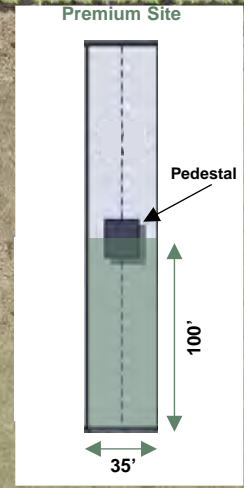

I-10 25 miles
STATE HWY 338

SMUGGLERS' TRAIL Fitness & Birding Path

2405 State Hwy 338
Animas, NM 88020

575.386.5886 | www.smugglersroost.net

Note: A portion of the elements depicted are proposed & are still under development.
Site dimensions are approximate, not the result of survey & may vary slightly.