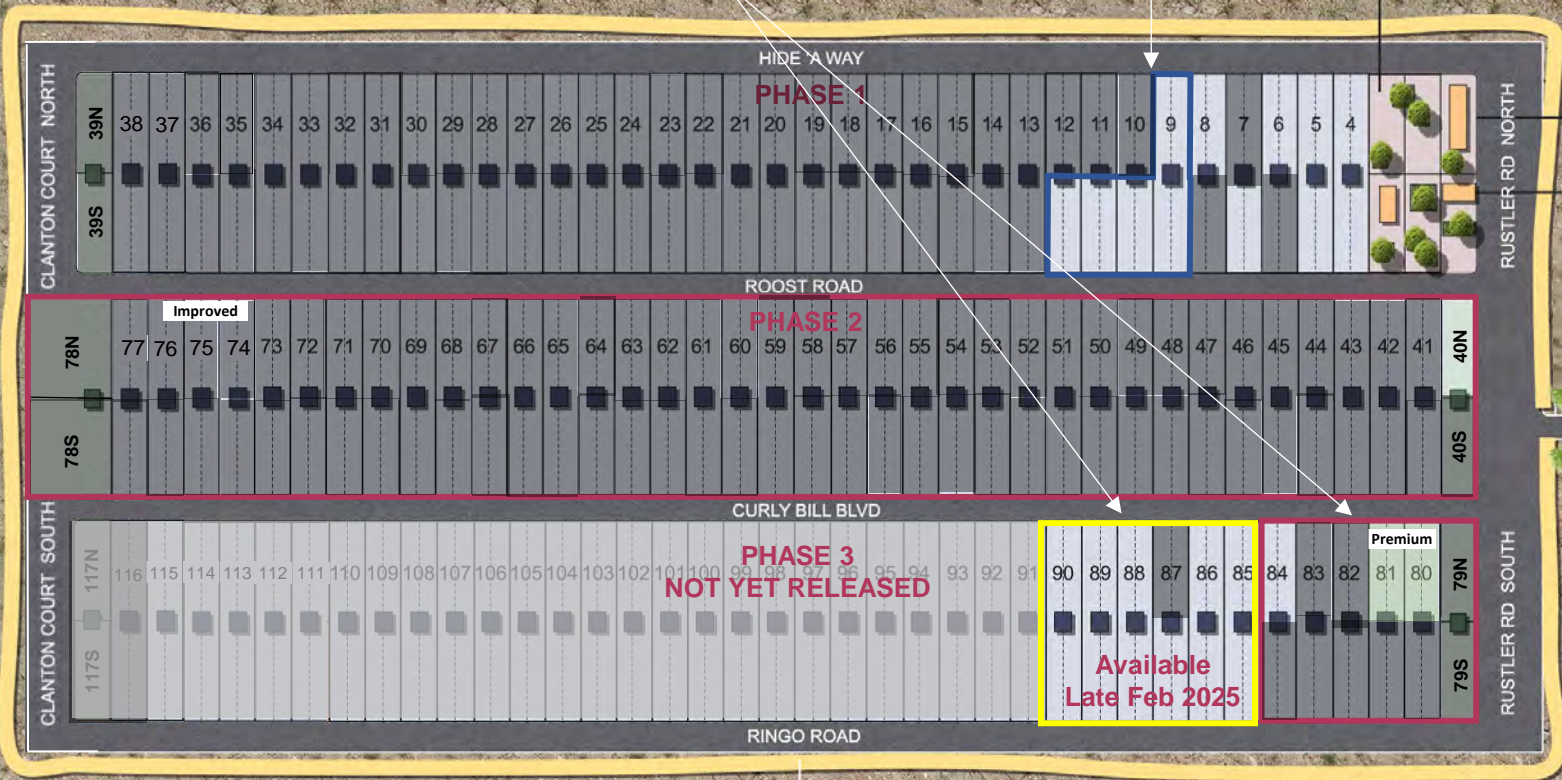

SITE PLAN: 01/16/25

Short-term Rental Sites

Phase 3 Sites
Available for Leasehold

1-3: THE GATHERING
Commercial &
Trade Zone

SITE AVAILABILITY:

- AVAILABLE Site
- PENDING LEASE Site
- LEASED Site

BOO BLVD (HATCHET RD)

I-10 25 miles
STATE HWY 338

SMUGGLERS' TRAIL Fitness & Birding Path

2405 State Hwy 338
Animas, NM 88020

575.386.5886 | www.smugglersroost.net

Note: A portion of the elements depicted are proposed & are still under development.
Site dimensions are approximate, not the result of survey & may vary slightly.