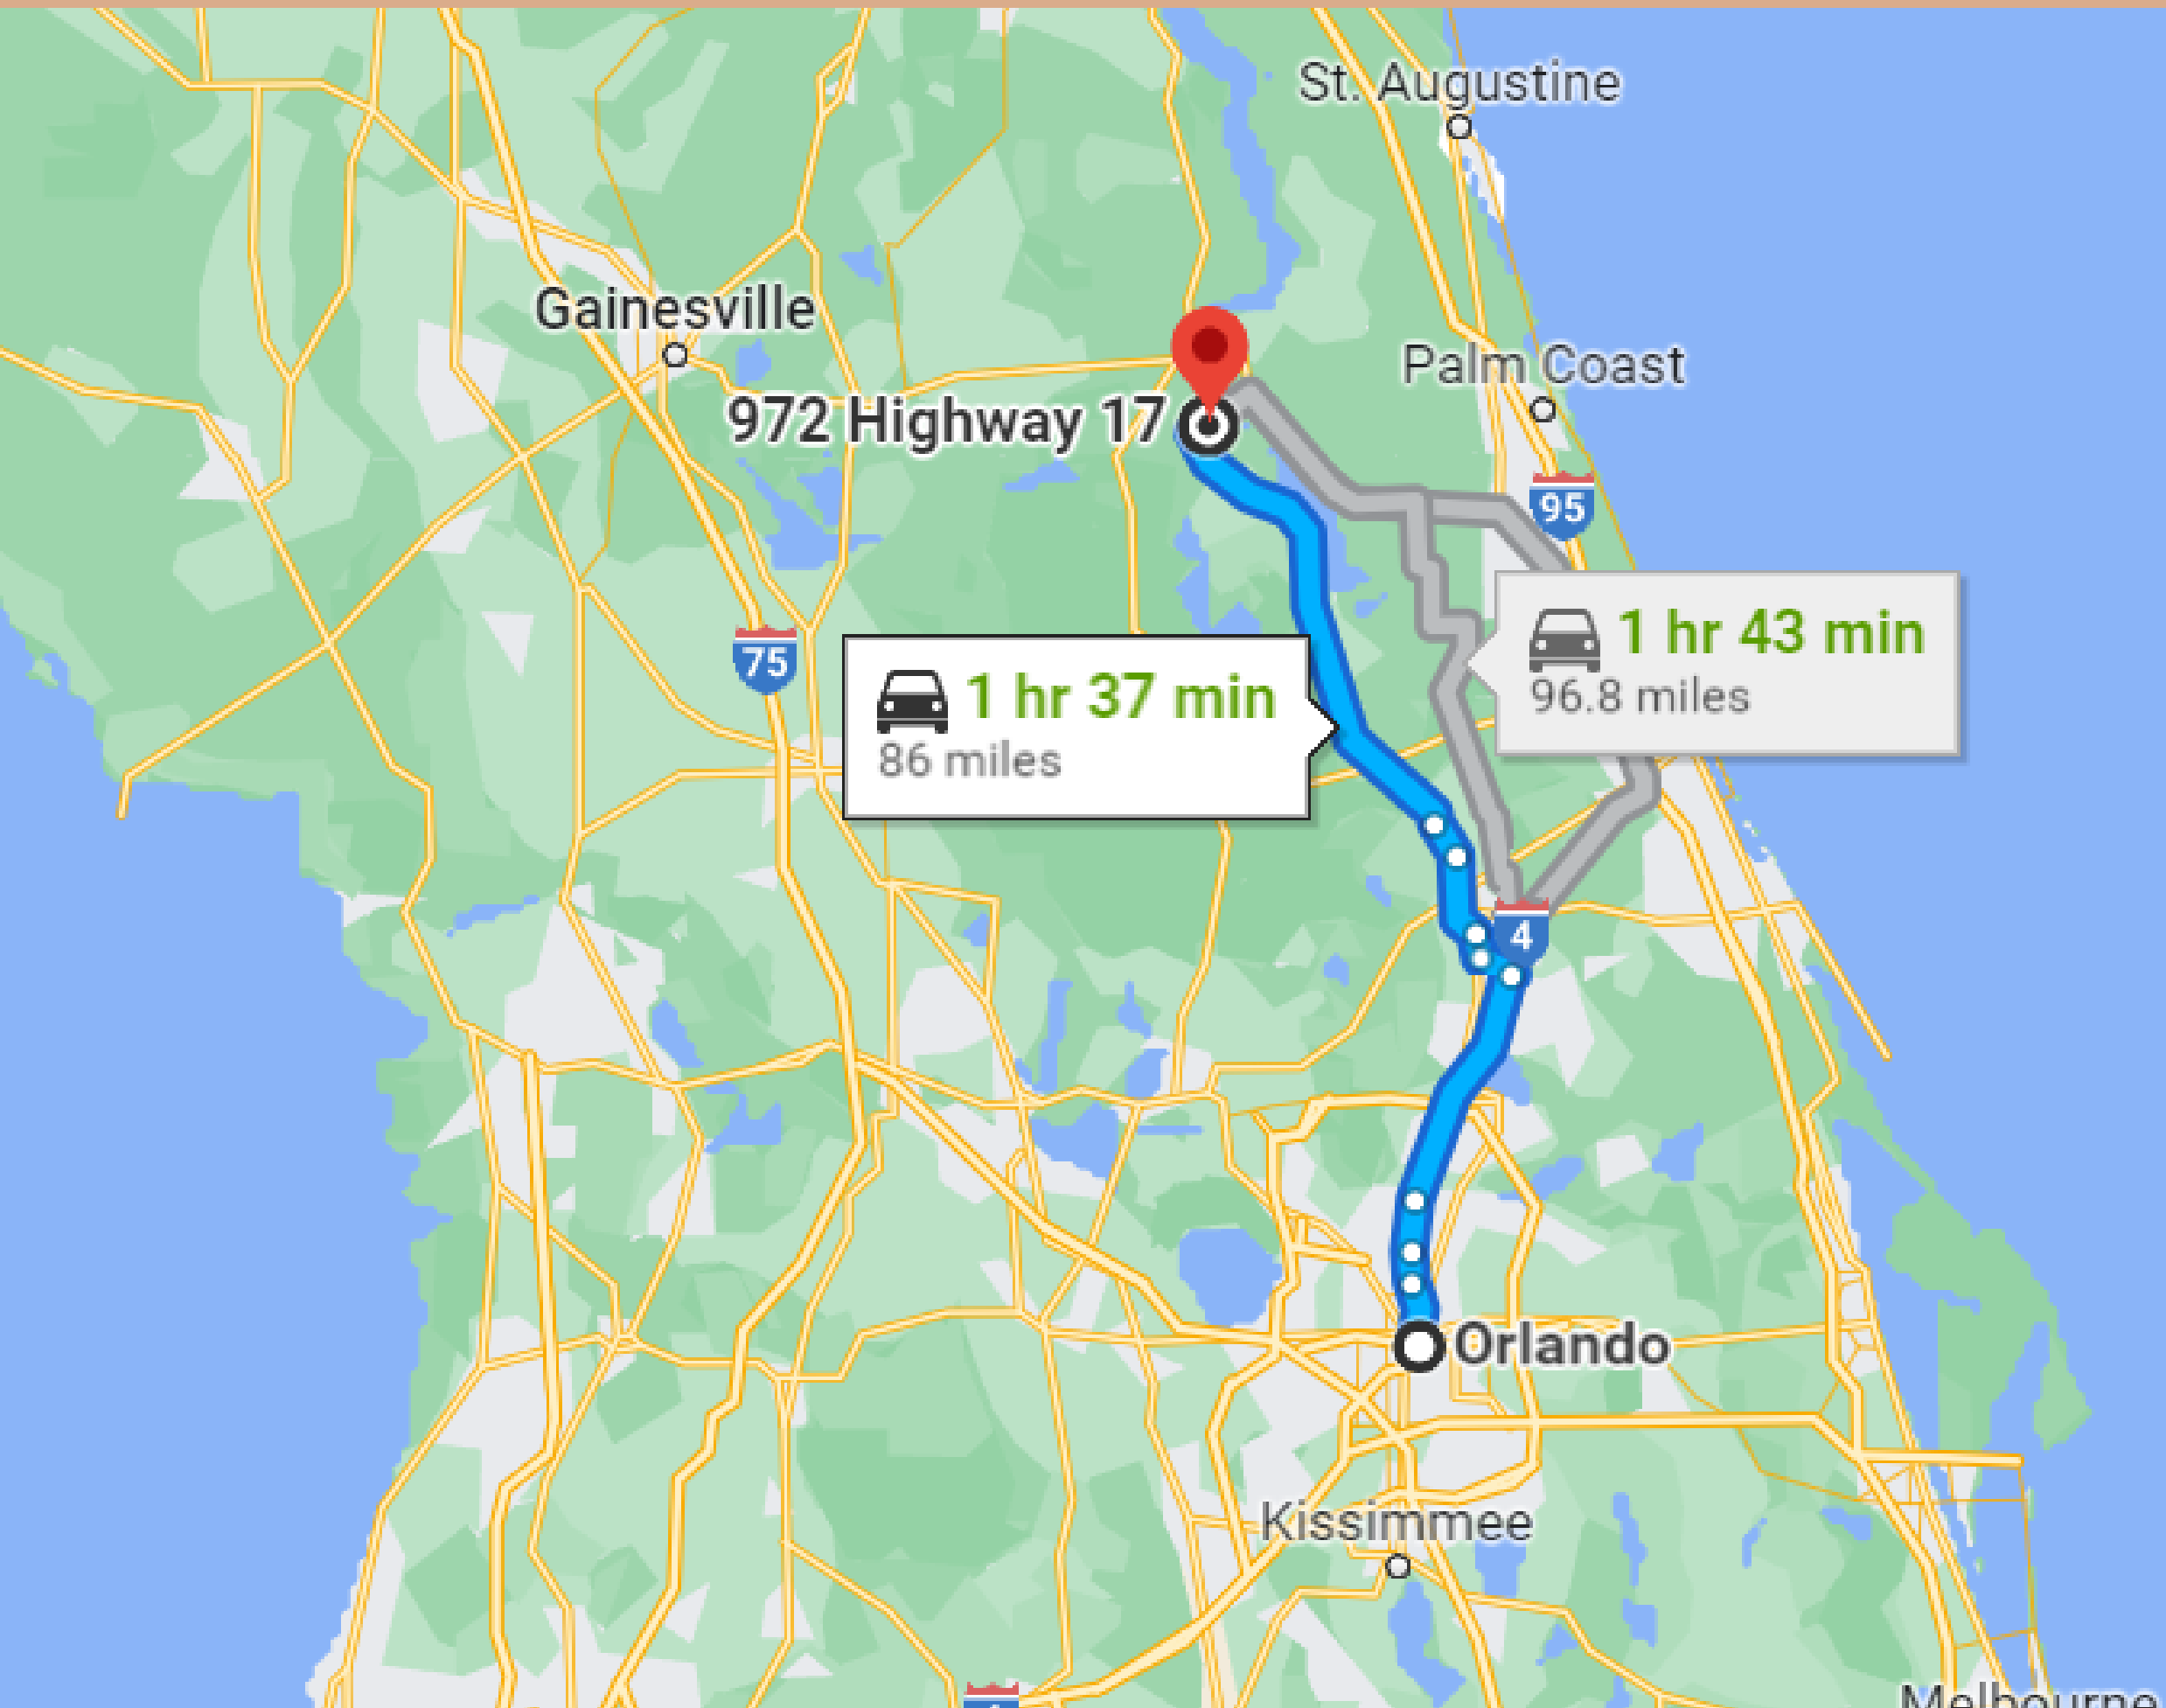

# 1-HR & 37 MINS DRIVE TO ORLANDO

# 12-MINUTE DRIVE TO PALATKA TOWN

# 1 HR & 6-MINUTE DRIVE TO JACKSONVILLE

# 46-MINUTE DRIVE TO ST. AUGUSTINE BEACH