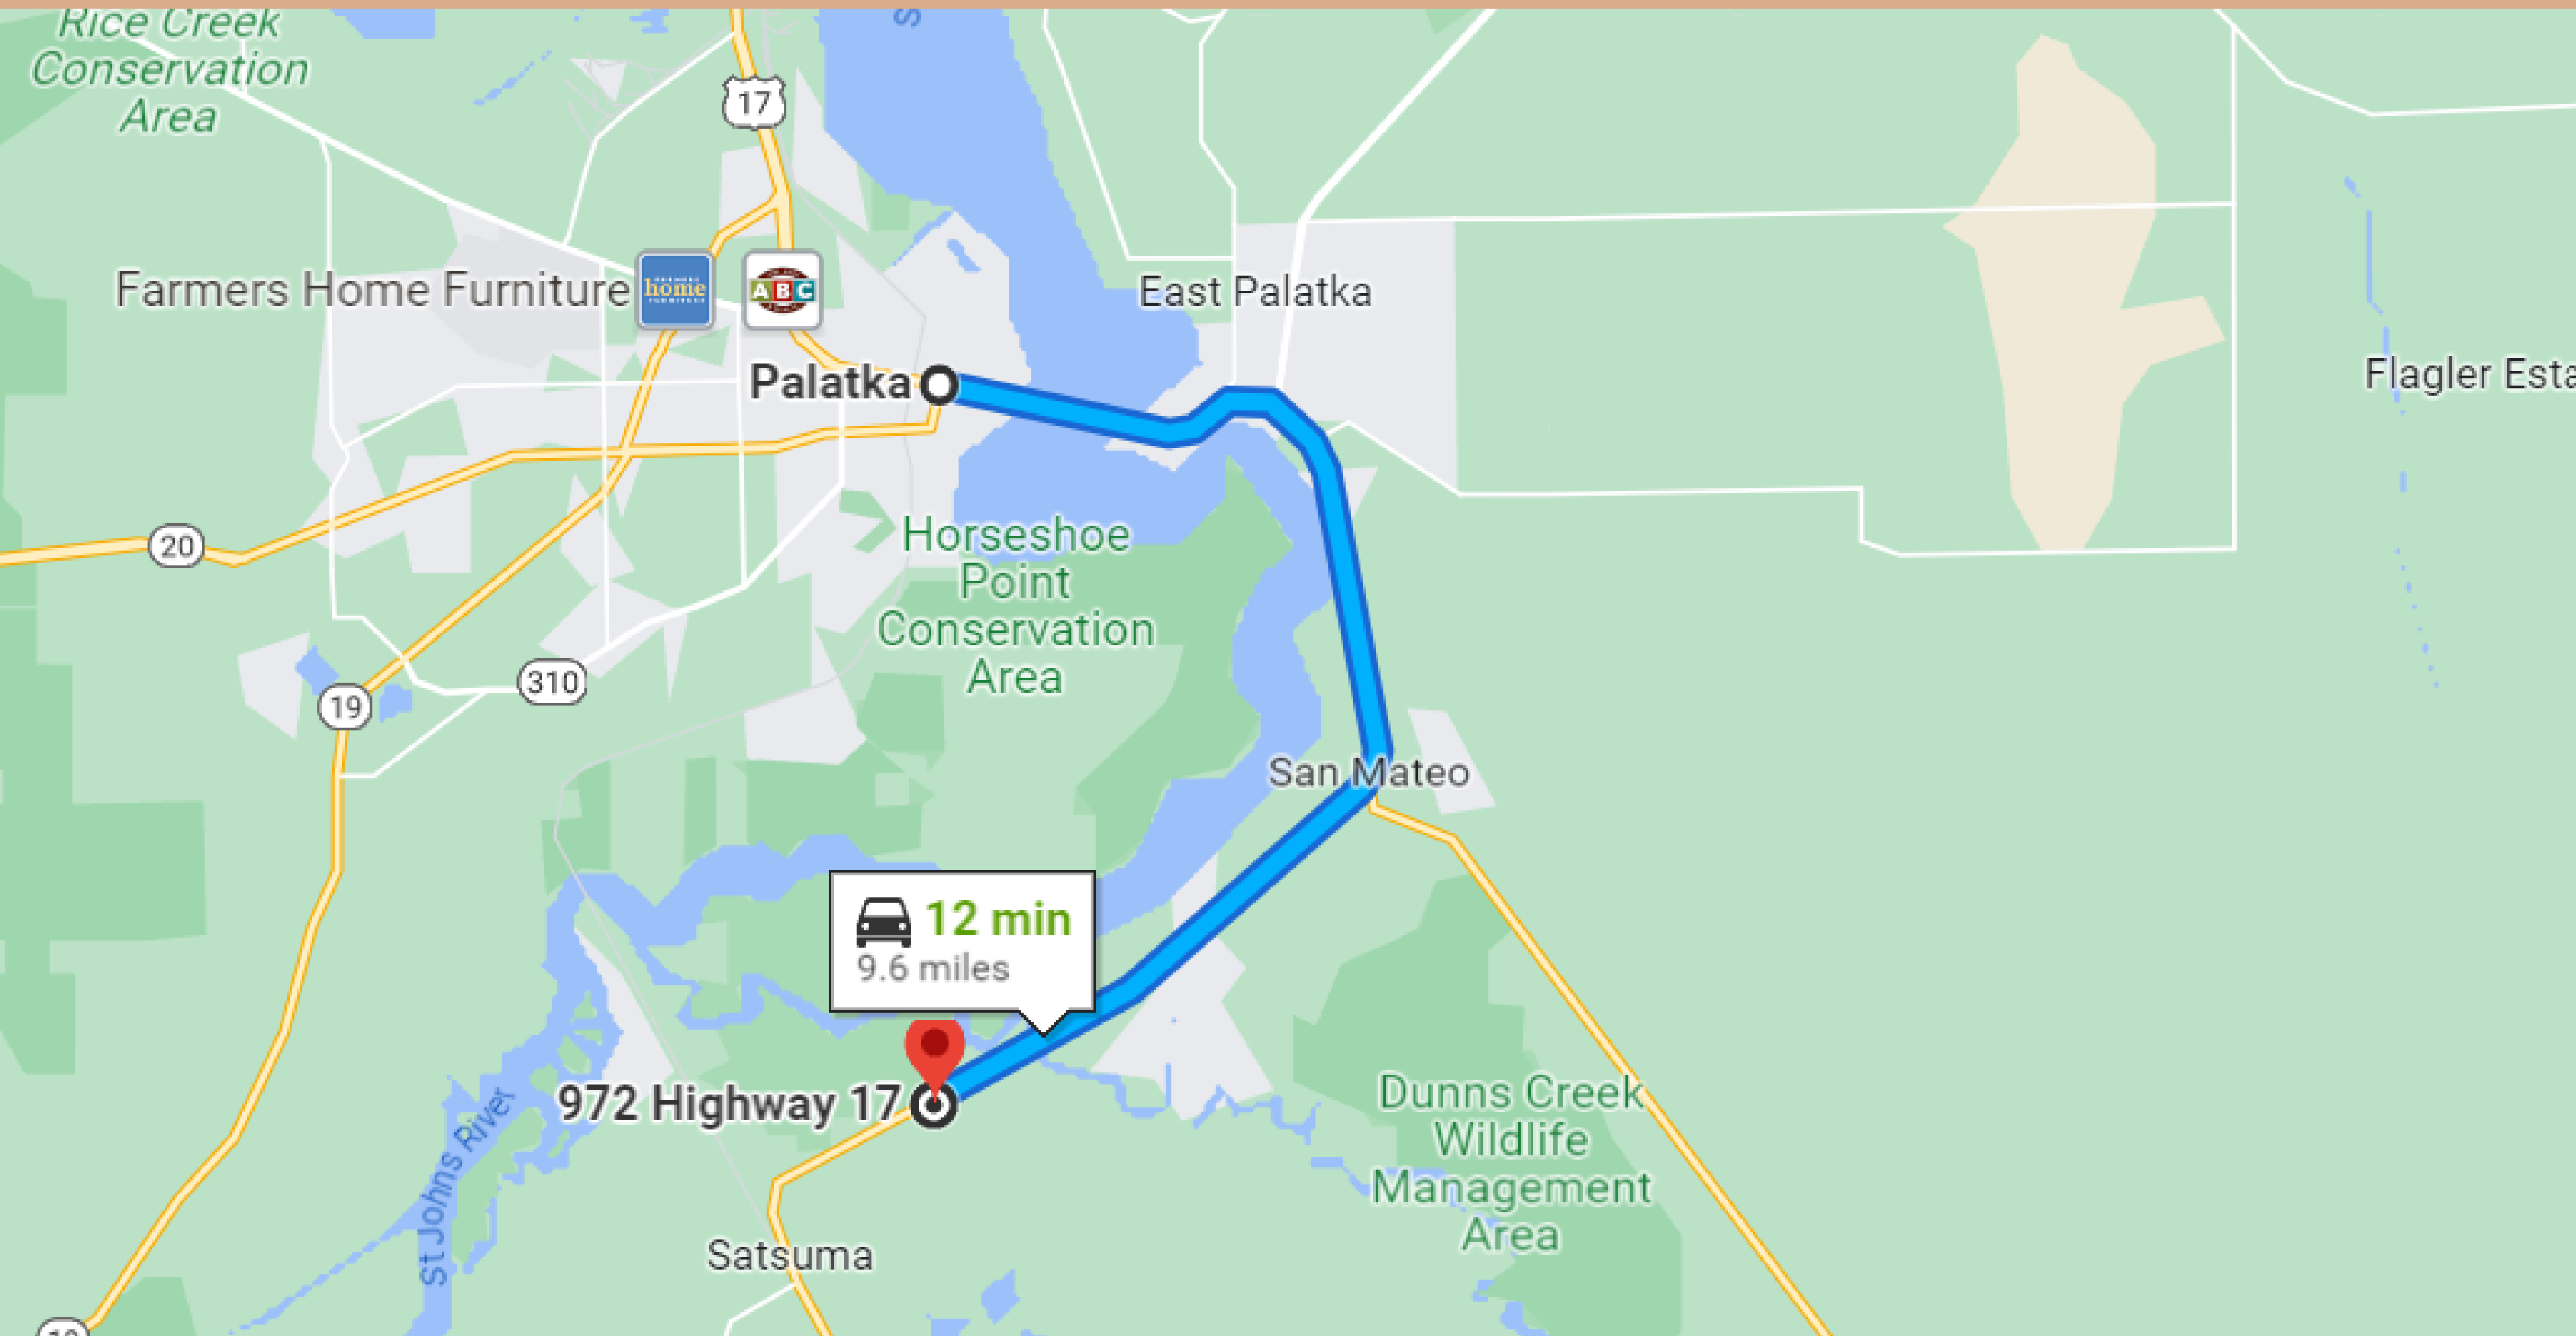

# 1-HR & 37 MINS DRIVE TO ORLANDO

# 12-MINUTE DRIVE TO PALATKA TOWN

# 1 HR & 6-MINUTE DRIVE TO JACKSONVILLE

# 46-MINUTE DRIVE TO ST. AUGUSTINE BEACH