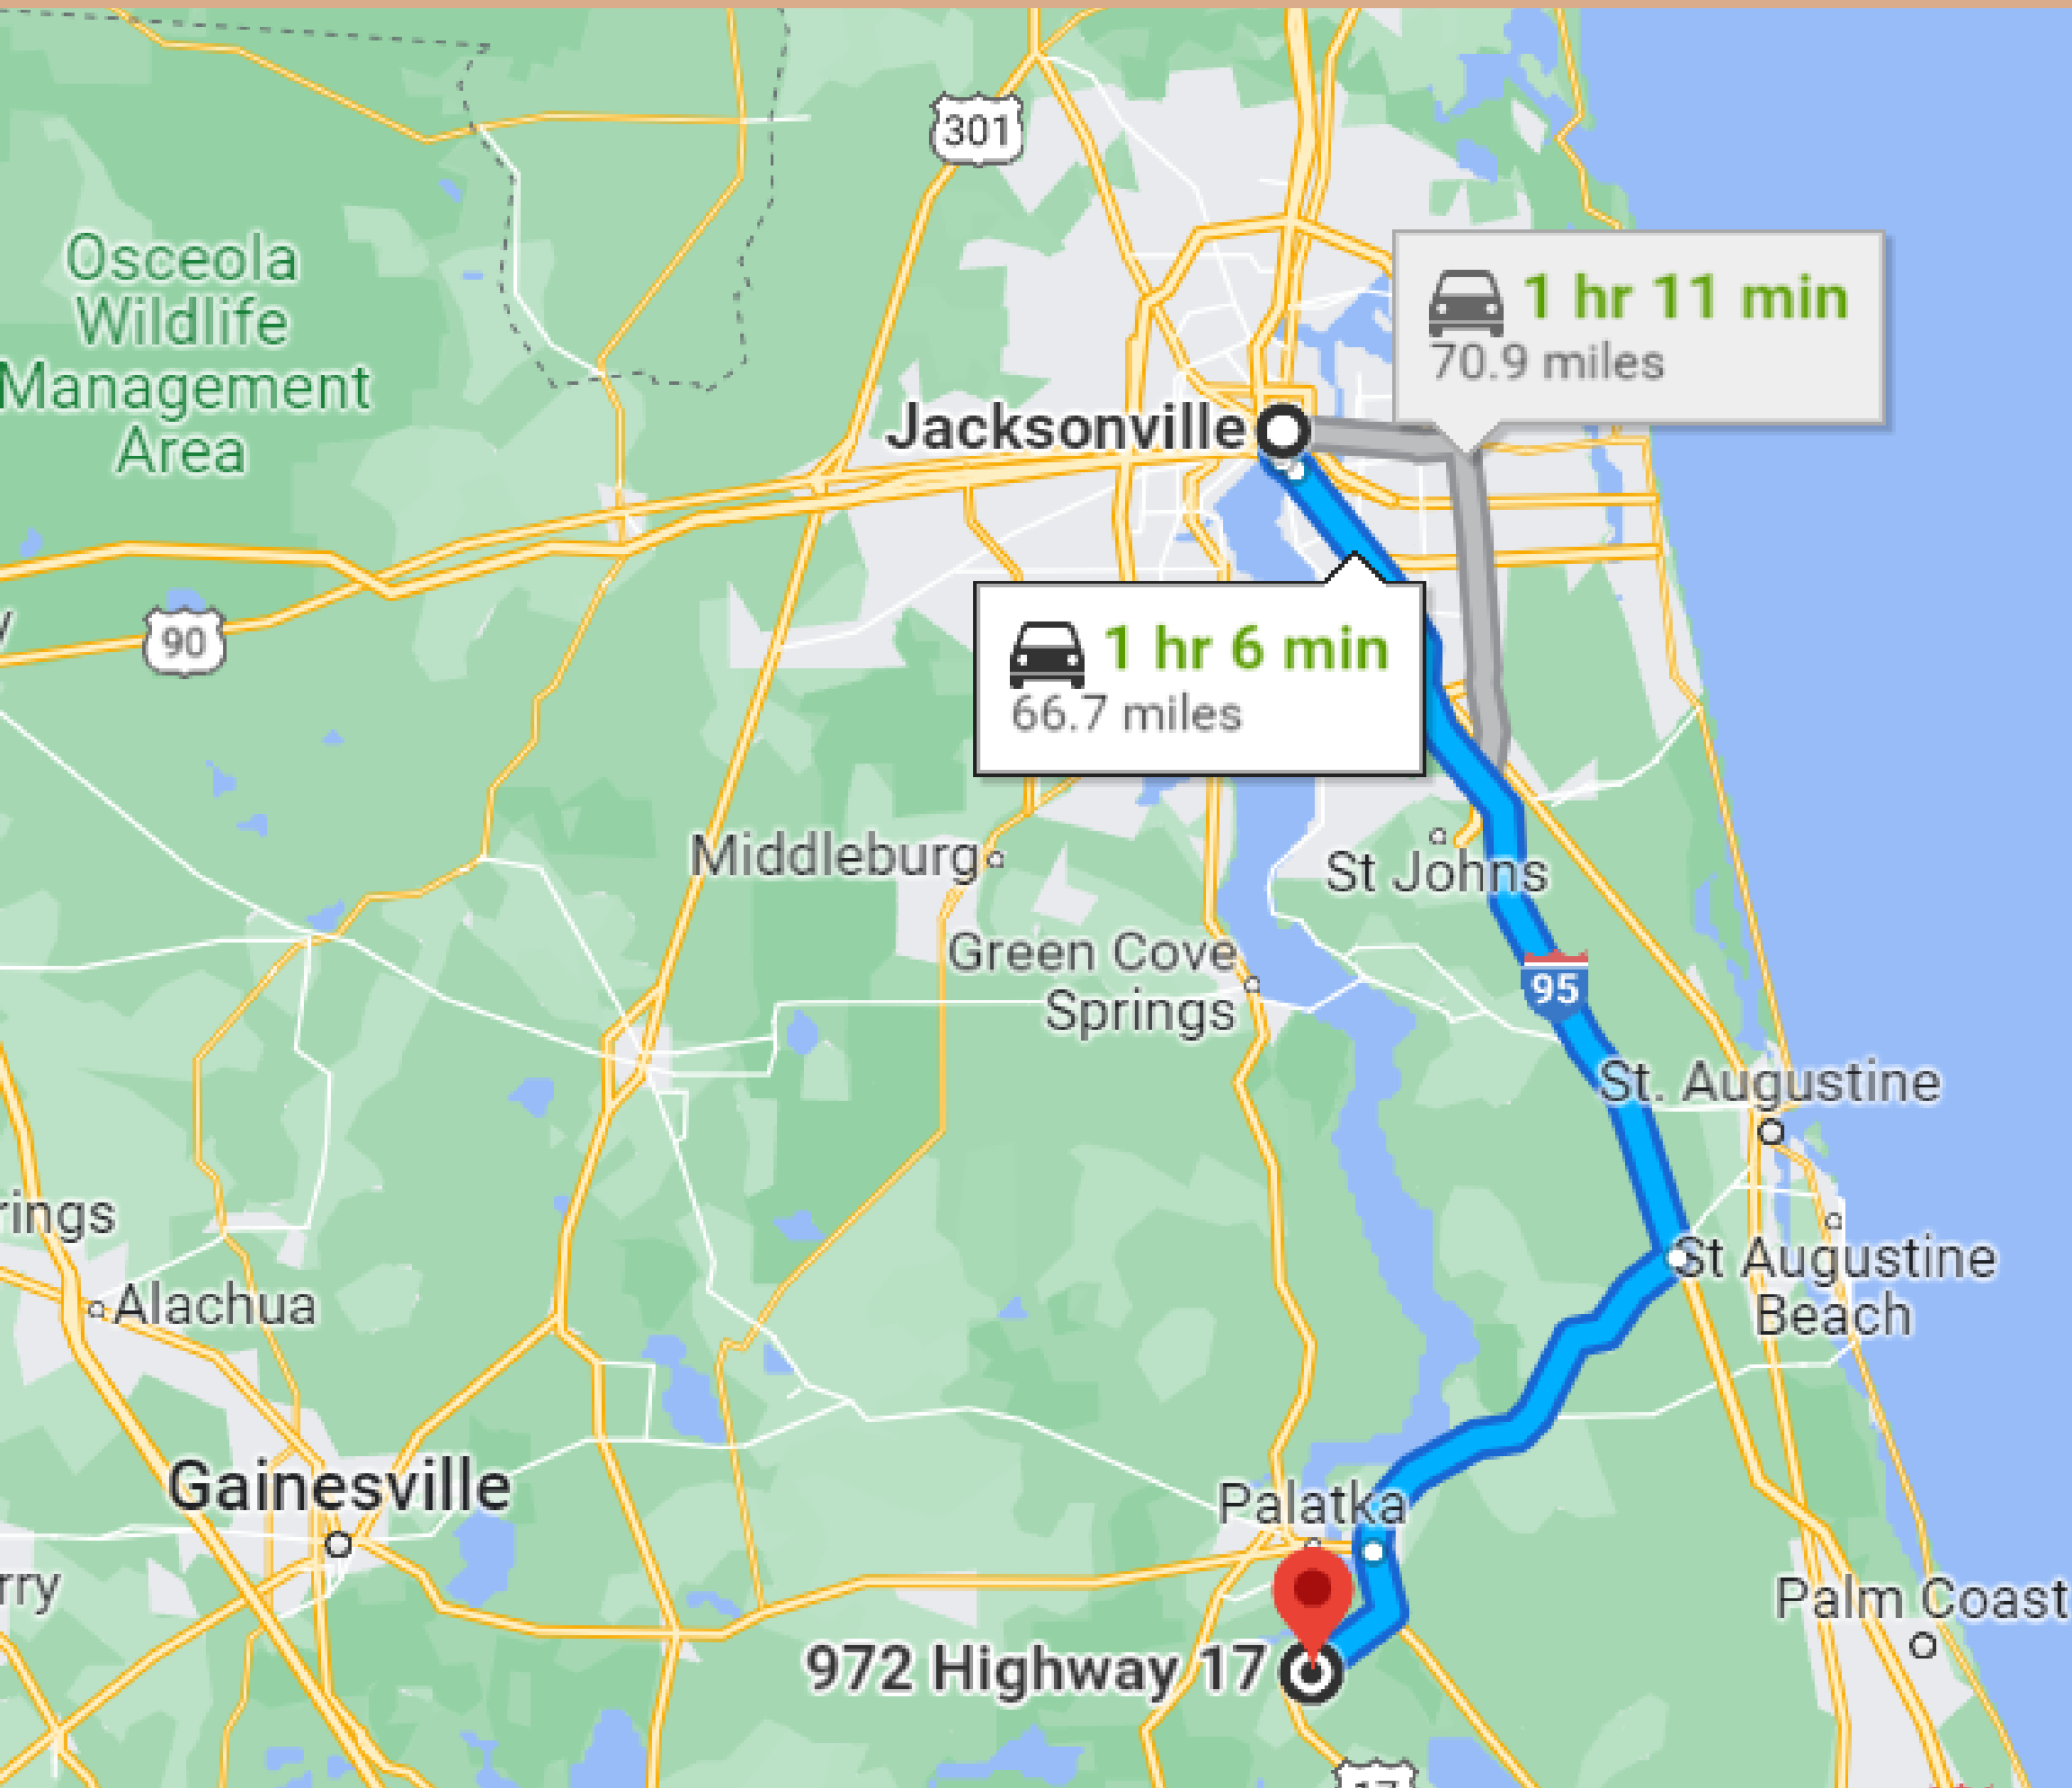

# 1-HR & 37 MINS DRIVE TO ORLANDO

# 12-MINUTE DRIVE TO PALATKA TOWN

# 1 HR & 6-MINUTE DRIVE TO JACKSONVILLE

# 46-MINUTE DRIVE TO ST. AUGUSTINE BEACH