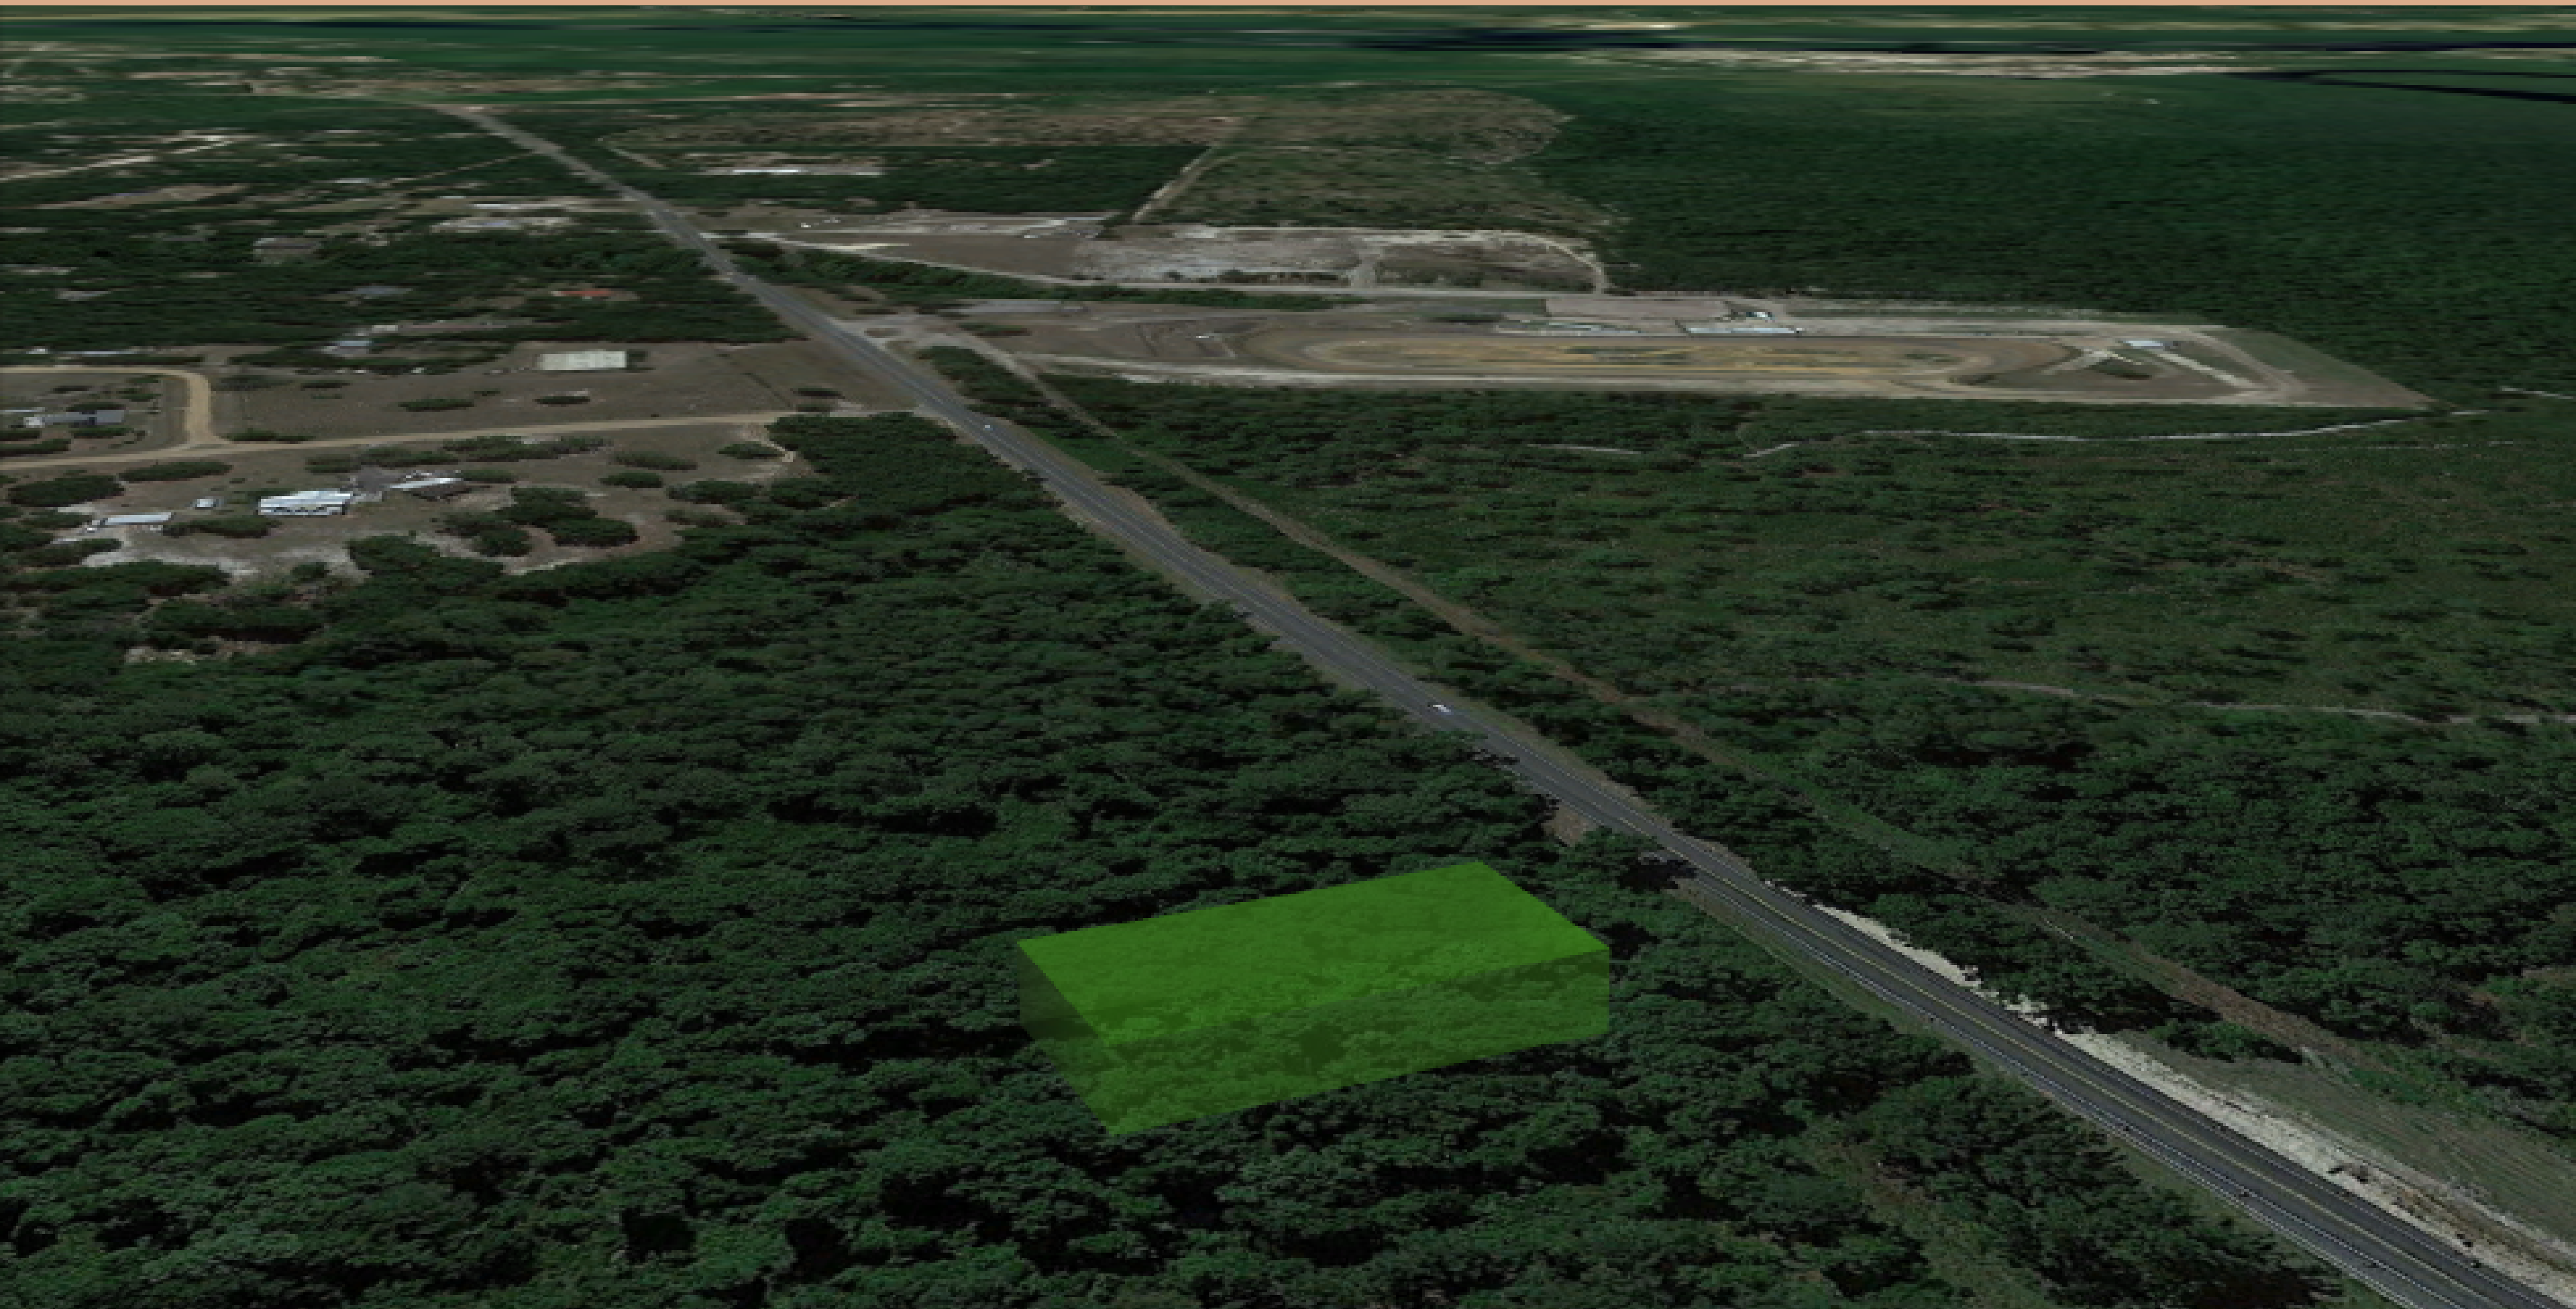

0.44 acres in Florida!
\$395 down payment \$129/month

Property Highlights

- Power nearby
- Very near to Murphy Creek
Conservation Area
- Peaceful and Quiet
- Private, secluded location

GOOGLE EARTH PARCEL AERIAL VIEW

GOOGLE EARTH PARCEL LOOKING SOUTH

GOOGLE EARTH PARCEL LOOKING EASTWEST

GOOGLE EARTH PARCEL LOOKING EAST

Nearby Attractions

**Dunns Creek Wildlife
Management Area
less than a mile away from
property**

**Lake Broward Park
7 miles away from property**