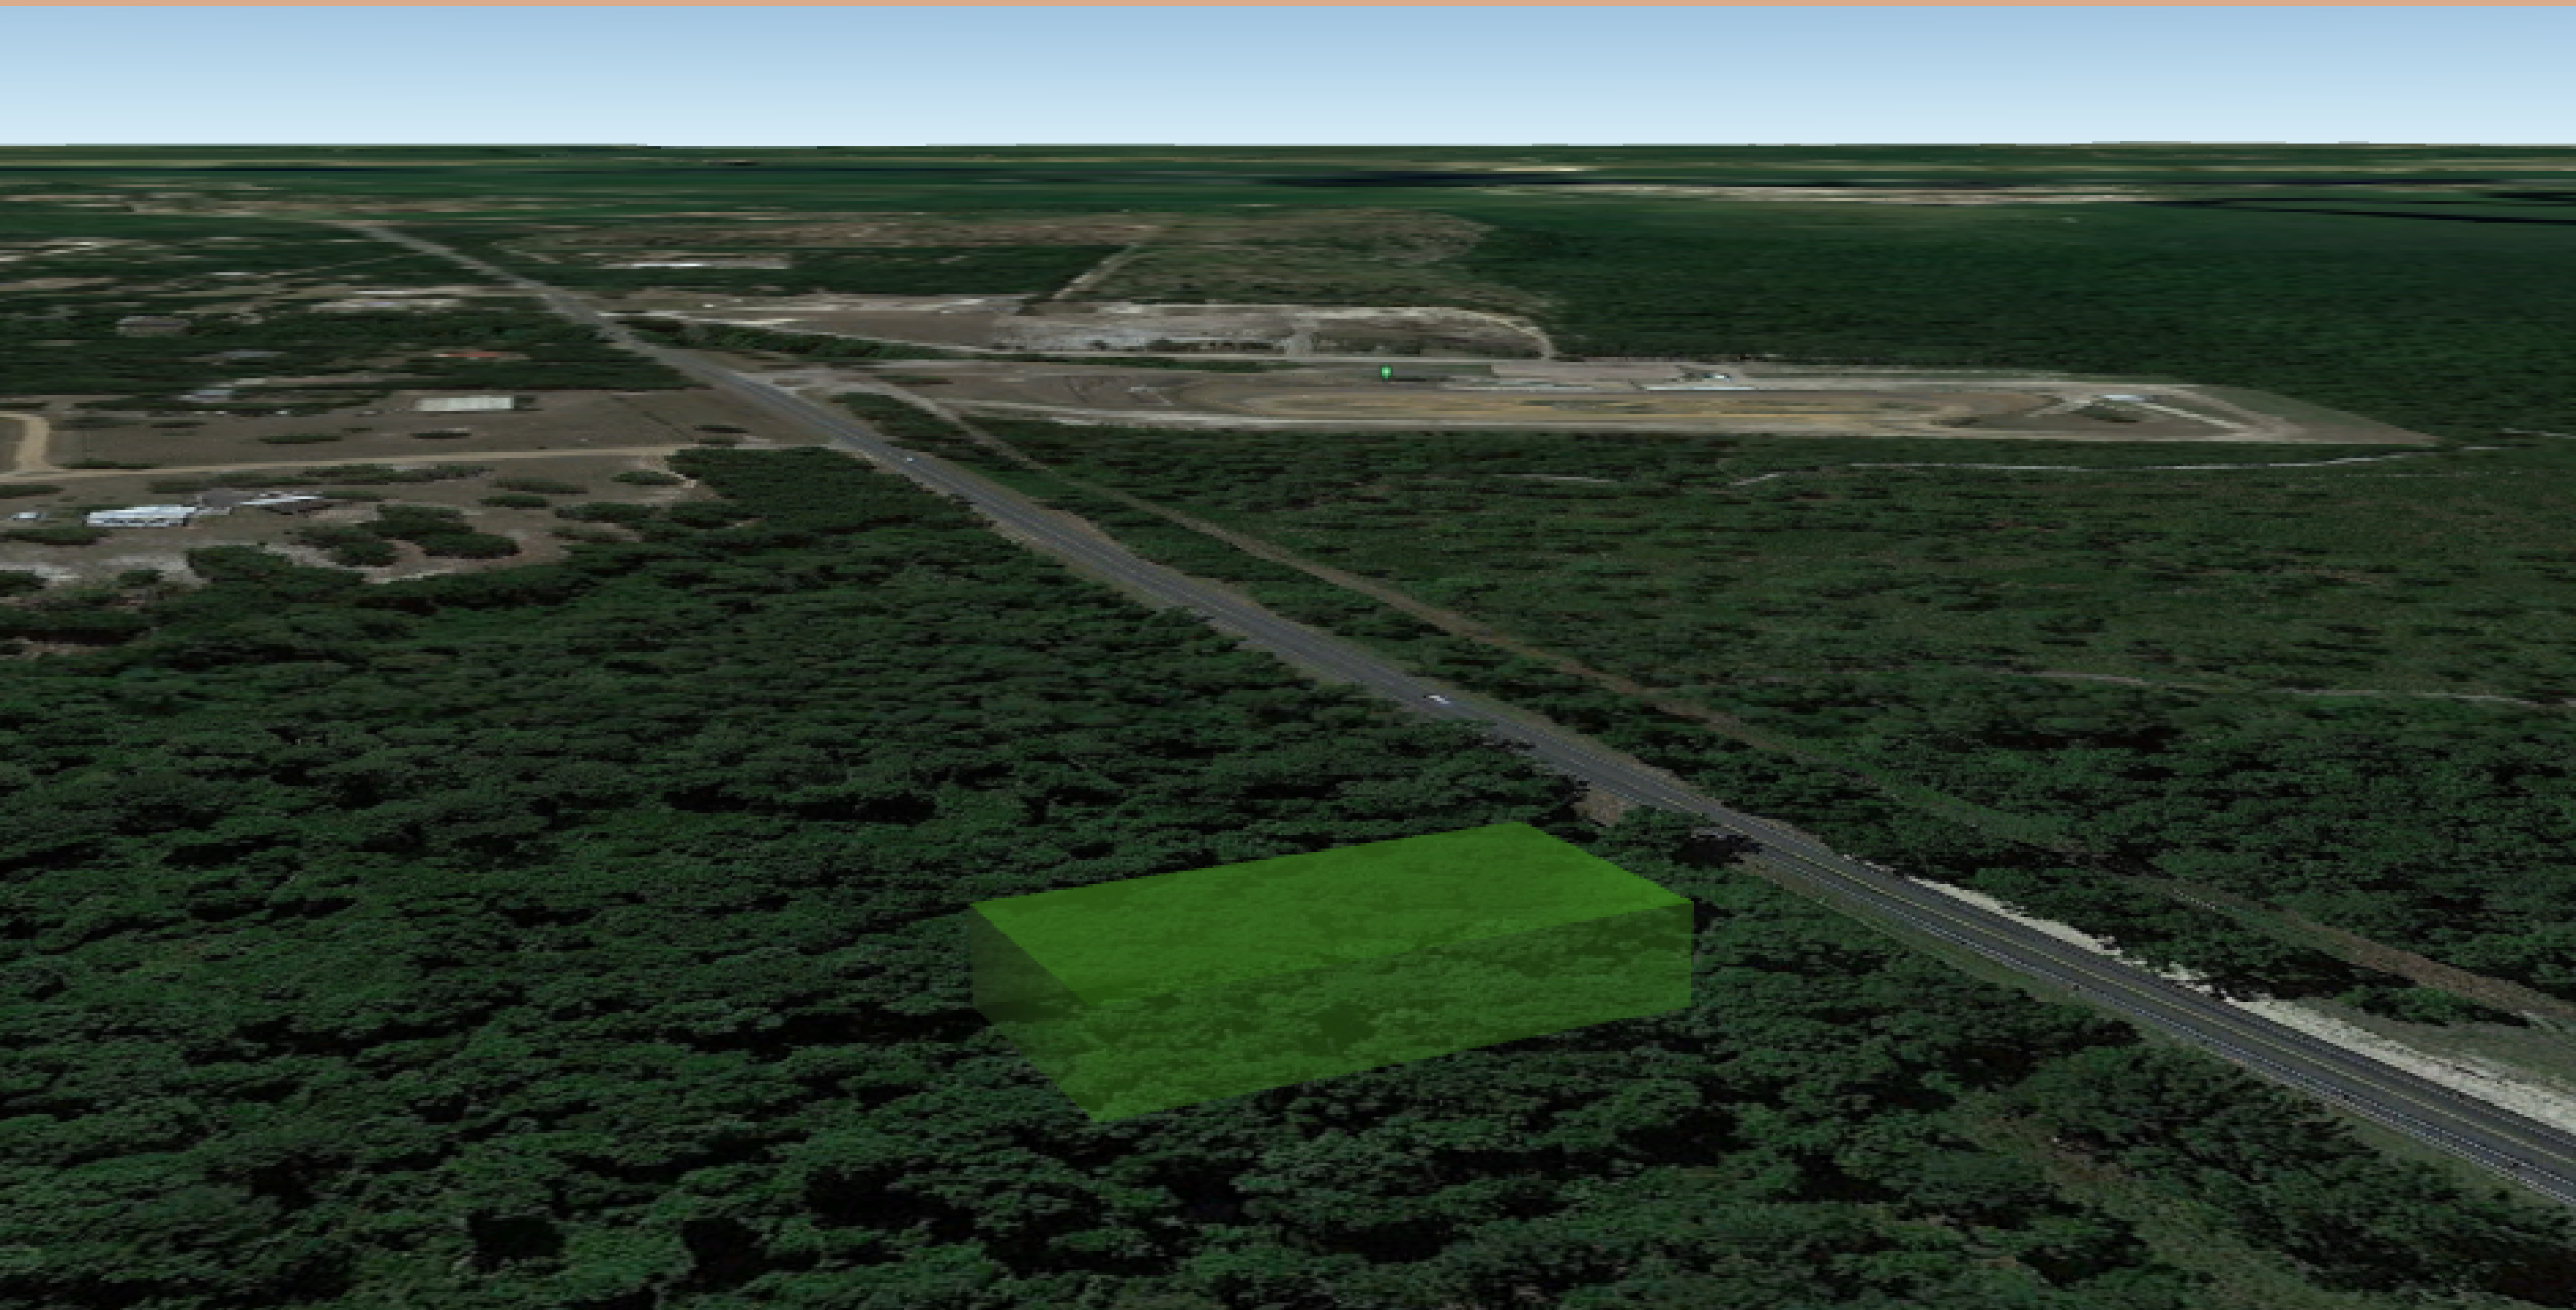

0.44 acres in Florida!
\$395 down payment \$129/month

Property Highlights

- Power nearby
- Very near to Murphy Creek
Conservation Area
- Peaceful and Quiet
- Private, secluded location

GOOGLE EARTH PARCEL AERIAL VIEW

GOOGLE EARTH PARCEL LOOKING SOUTH

GOOGLE EARTH PARCEL LOOKING EASTWEST

GOOGLE EARTH PARCEL LOOKING EAST

Nearby Attractions

**Dunns Creek Wildlife
Management Area
less than a mile away from
property**

**Lake Broward Park
7 miles away from property**