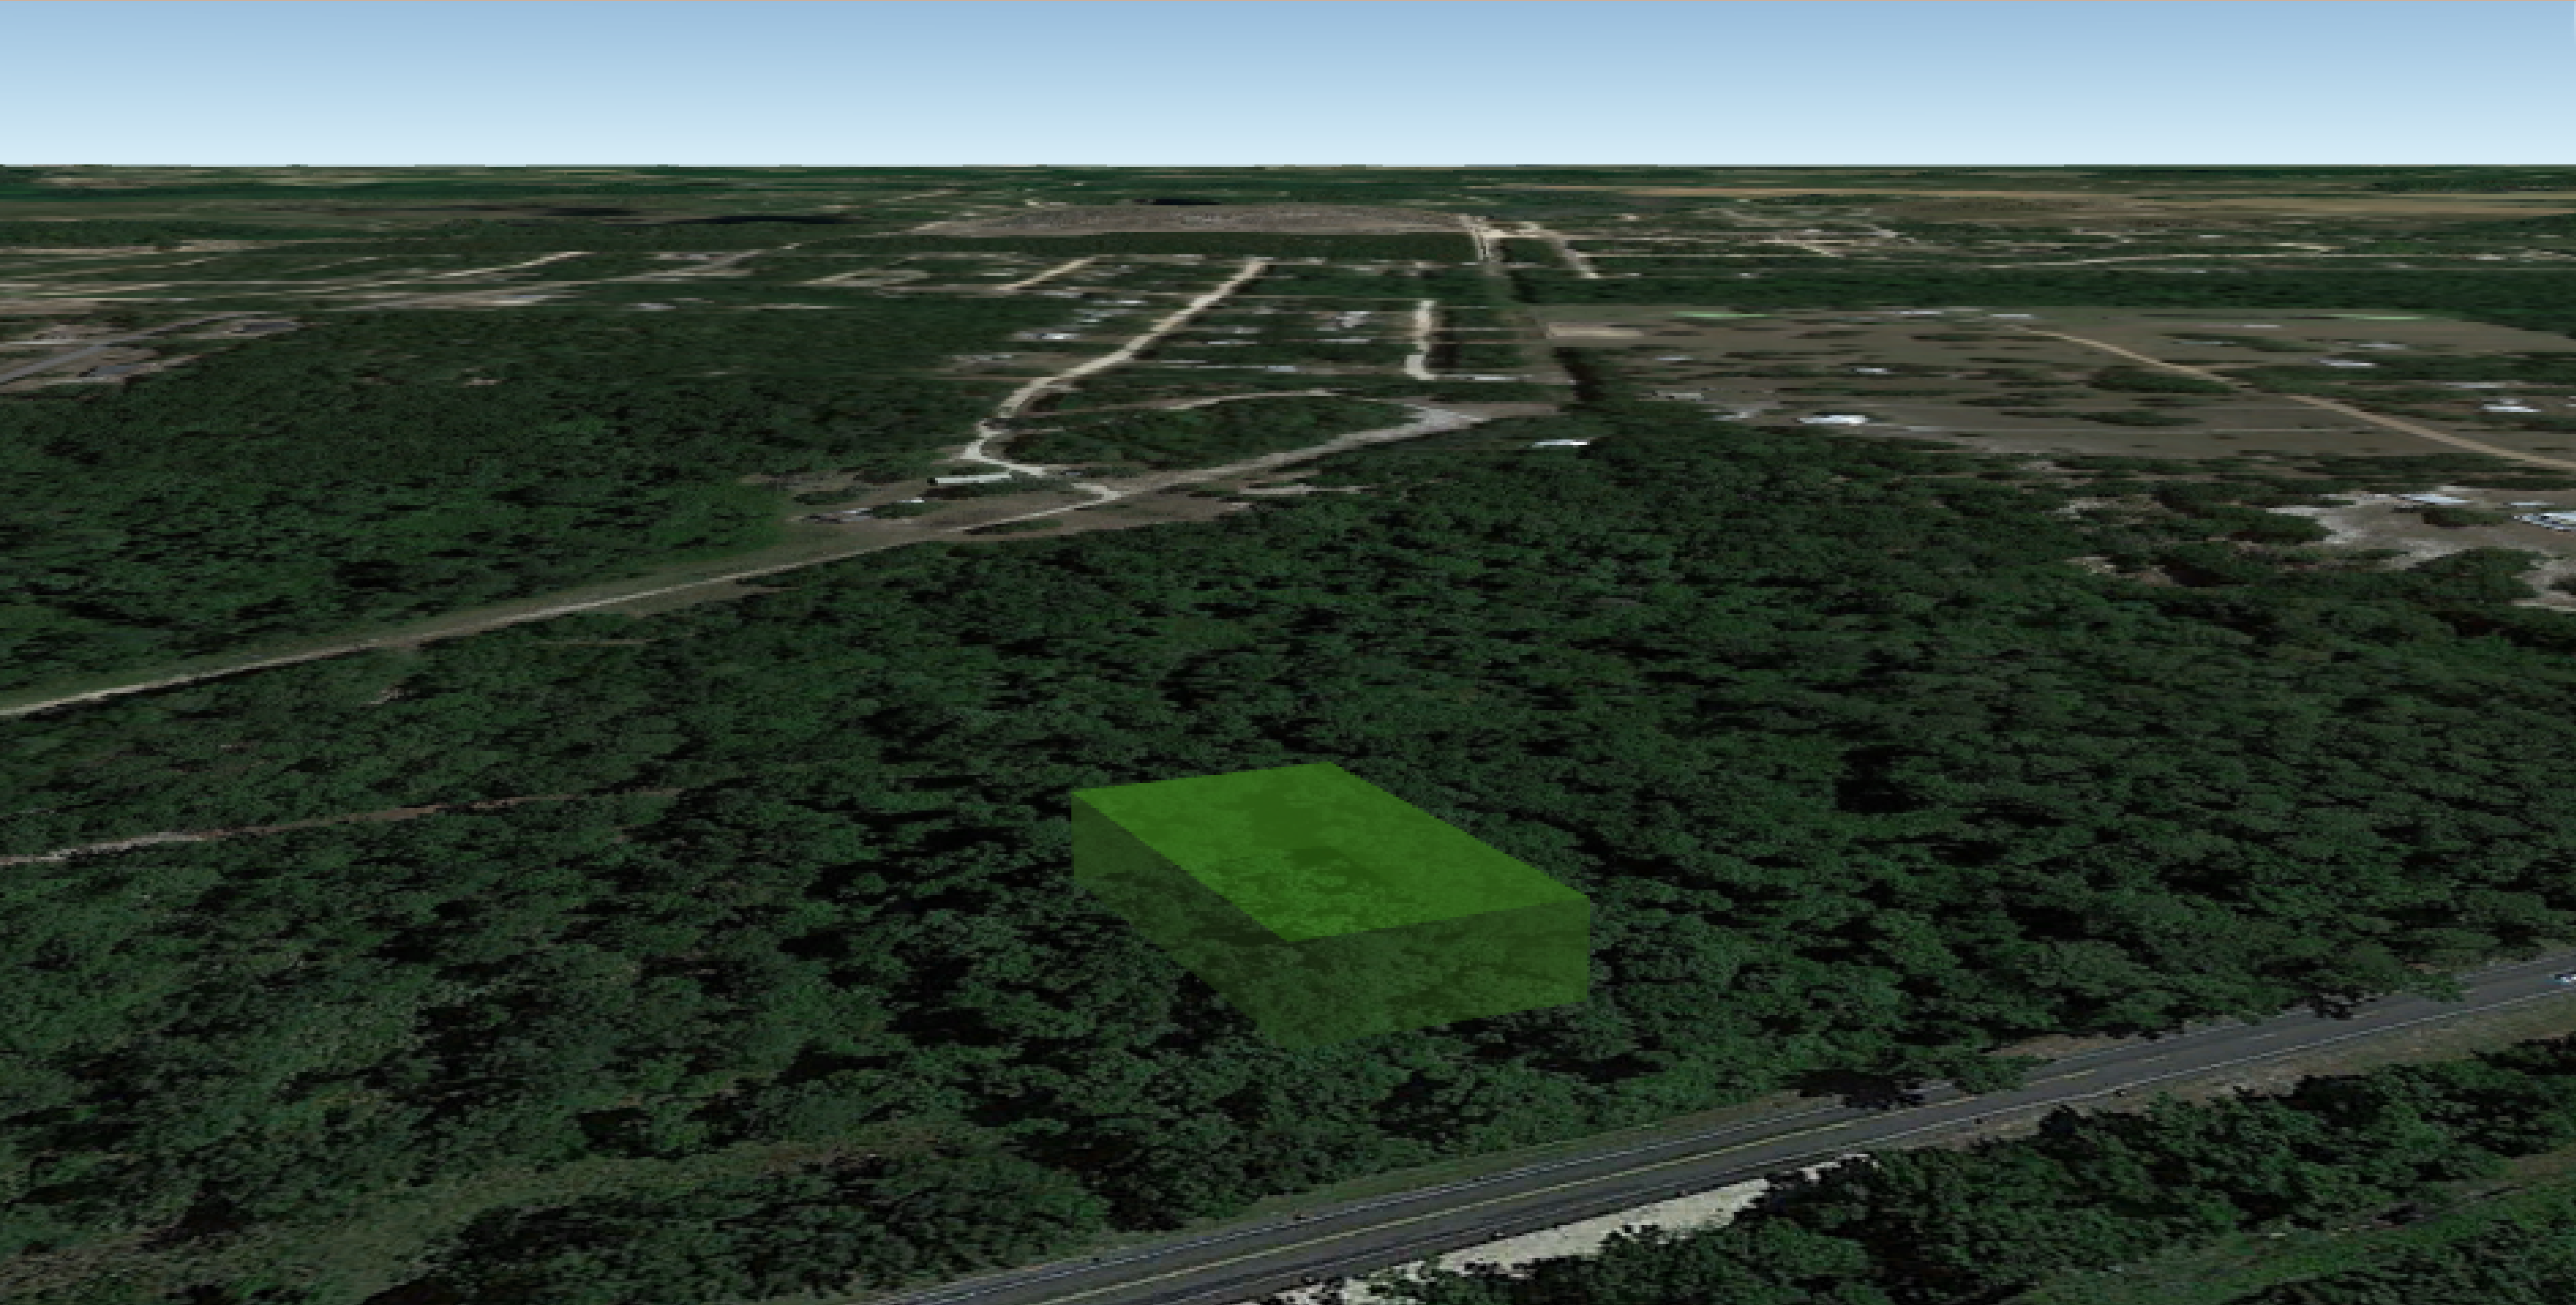

0.44 acres in Florida!
\$395 down payment \$129/month

Property Highlights

- Power nearby
- Very near to Murphy Creek
Conservation Area
- Peaceful and Quiet
- Private, secluded location

GOOGLE EARTH PARCEL AERIAL VIEW

GOOGLE EARTH PARCEL LOOKING SOUTH

GOOGLE EARTH PARCEL LOOKING EASTWEST

GOOGLE EARTH PARCEL LOOKING EAST

Nearby Attractions

**Dunns Creek Wildlife
Management Area
less than a mile away from
property**

**Lake Broward Park
7 miles away from property**