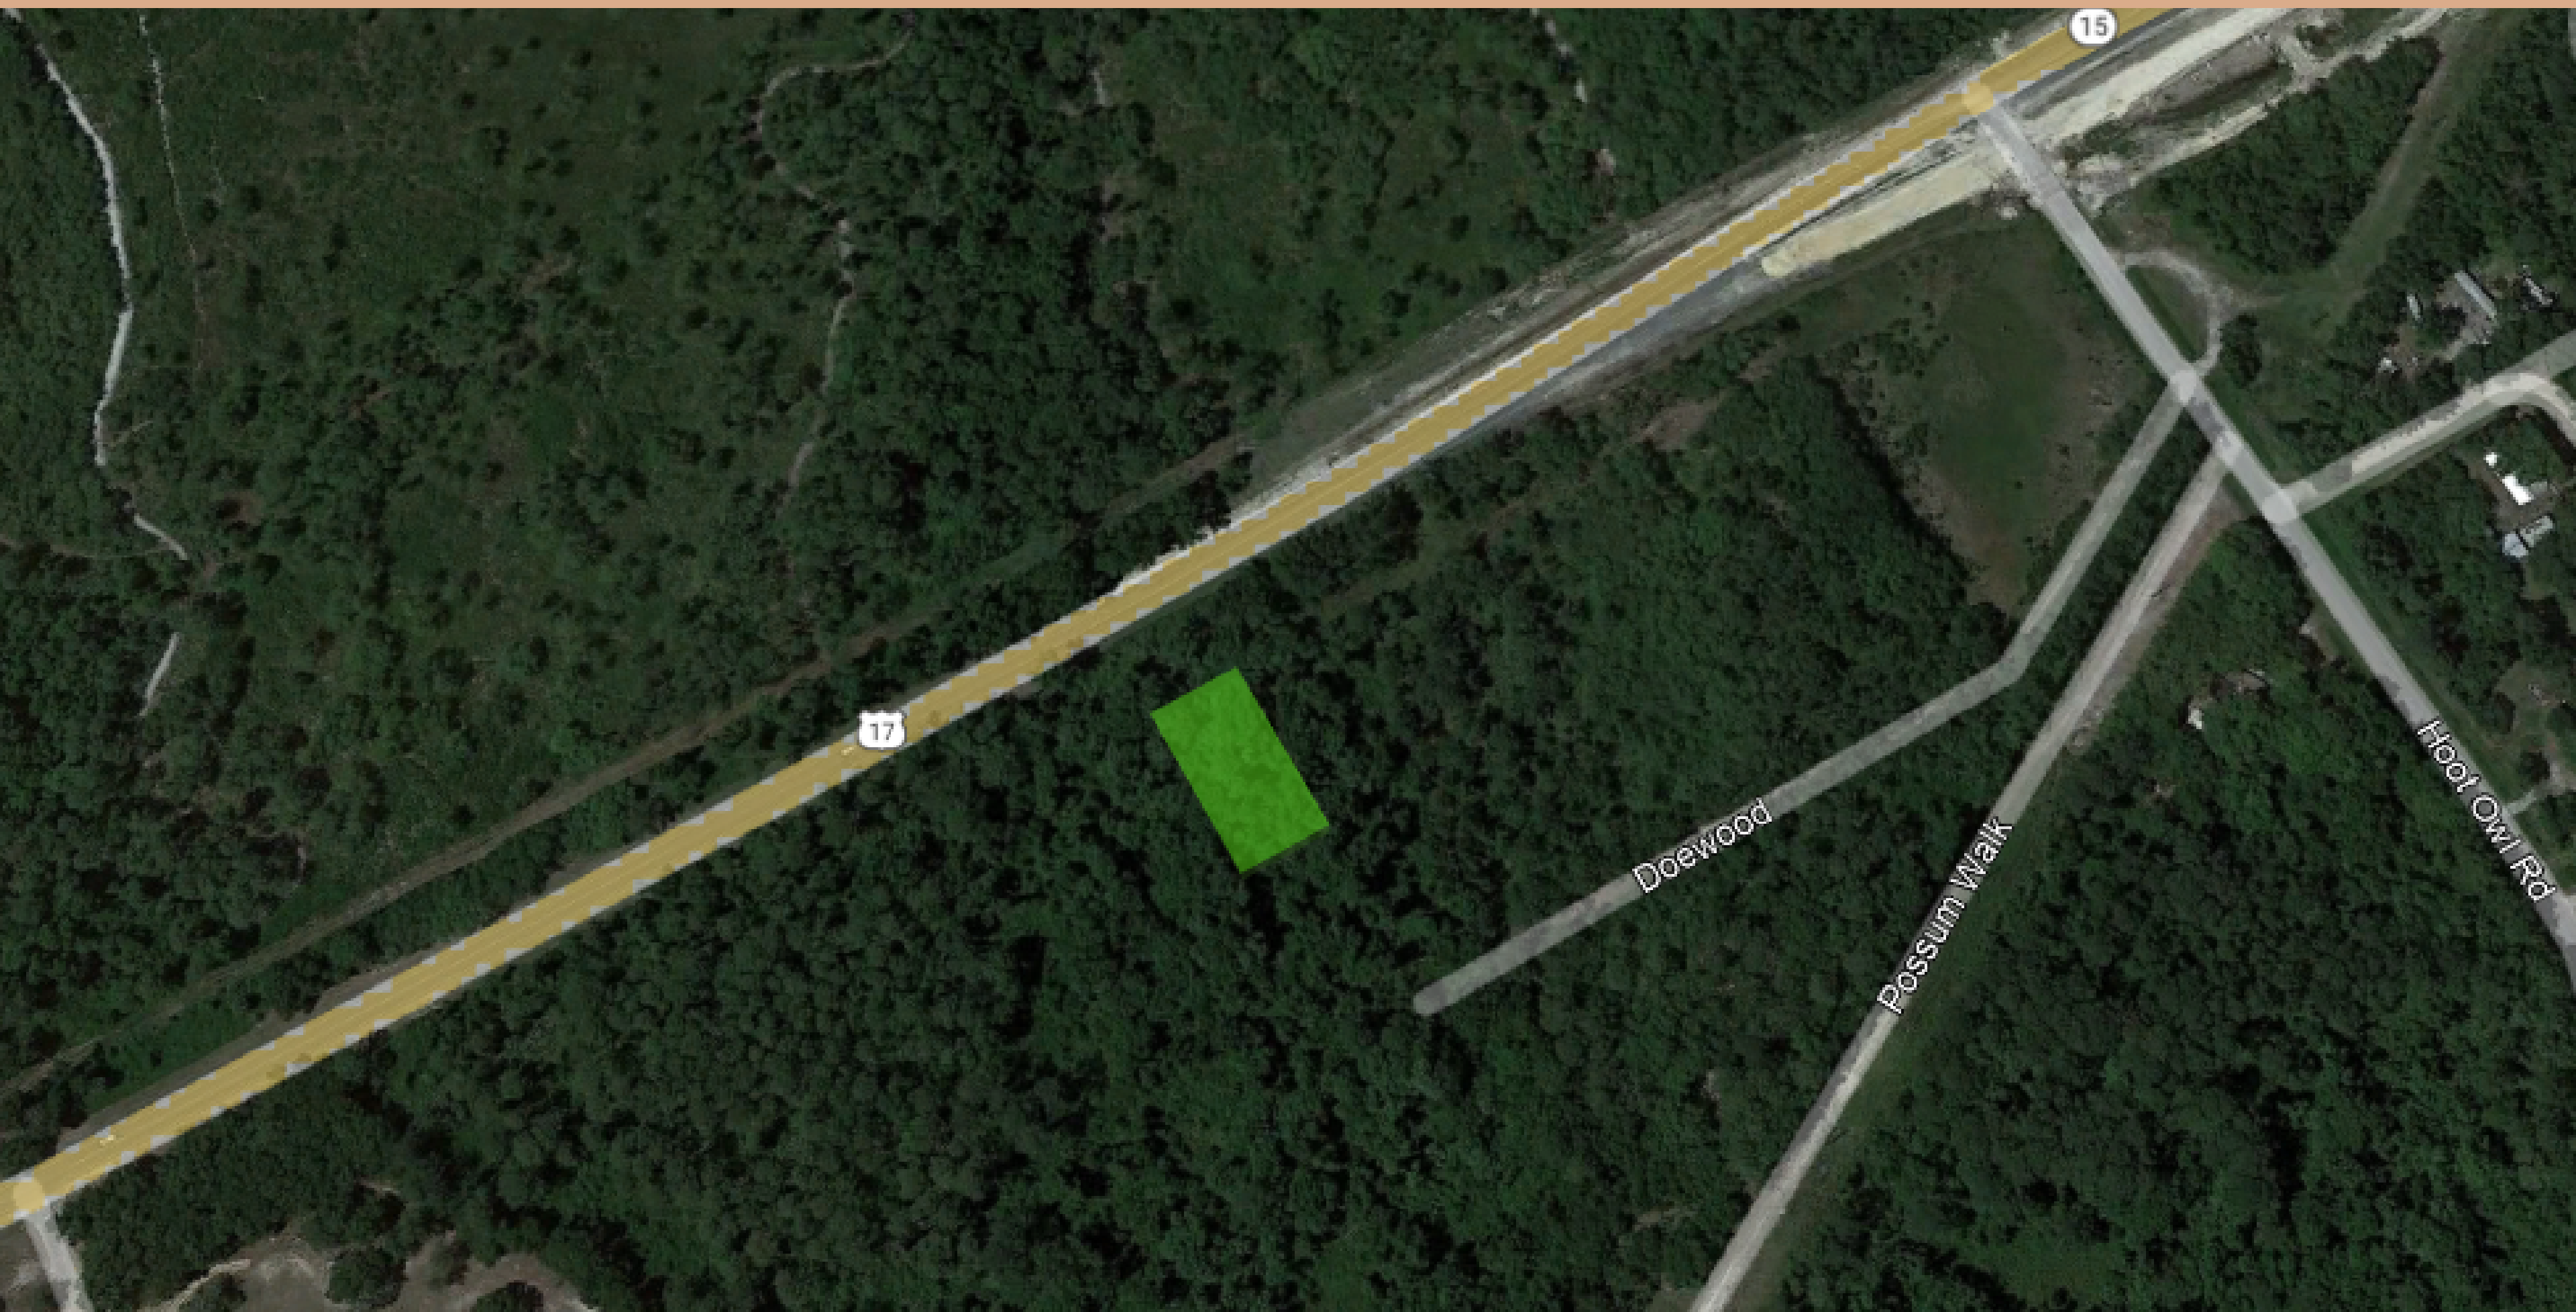

0.44 acres in Florida!
\$395 down payment \$129/month

Property Highlights

- Power nearby
- Very near to Murphy Creek
Conservation Area
- Peaceful and Quiet
- Private, secluded location

GOOGLE EARTH PARCEL AERIAL VIEW

GOOGLE EARTH PARCEL LOOKING SOUTH

GOOGLE EARTH PARCEL LOOKING EASTWEST

GOOGLE EARTH PARCEL LOOKING EAST

Nearby Attractions

**Dunns Creek Wildlife
Management Area
less than a mile away from
property**

**Lake Broward Park
7 miles away from property**