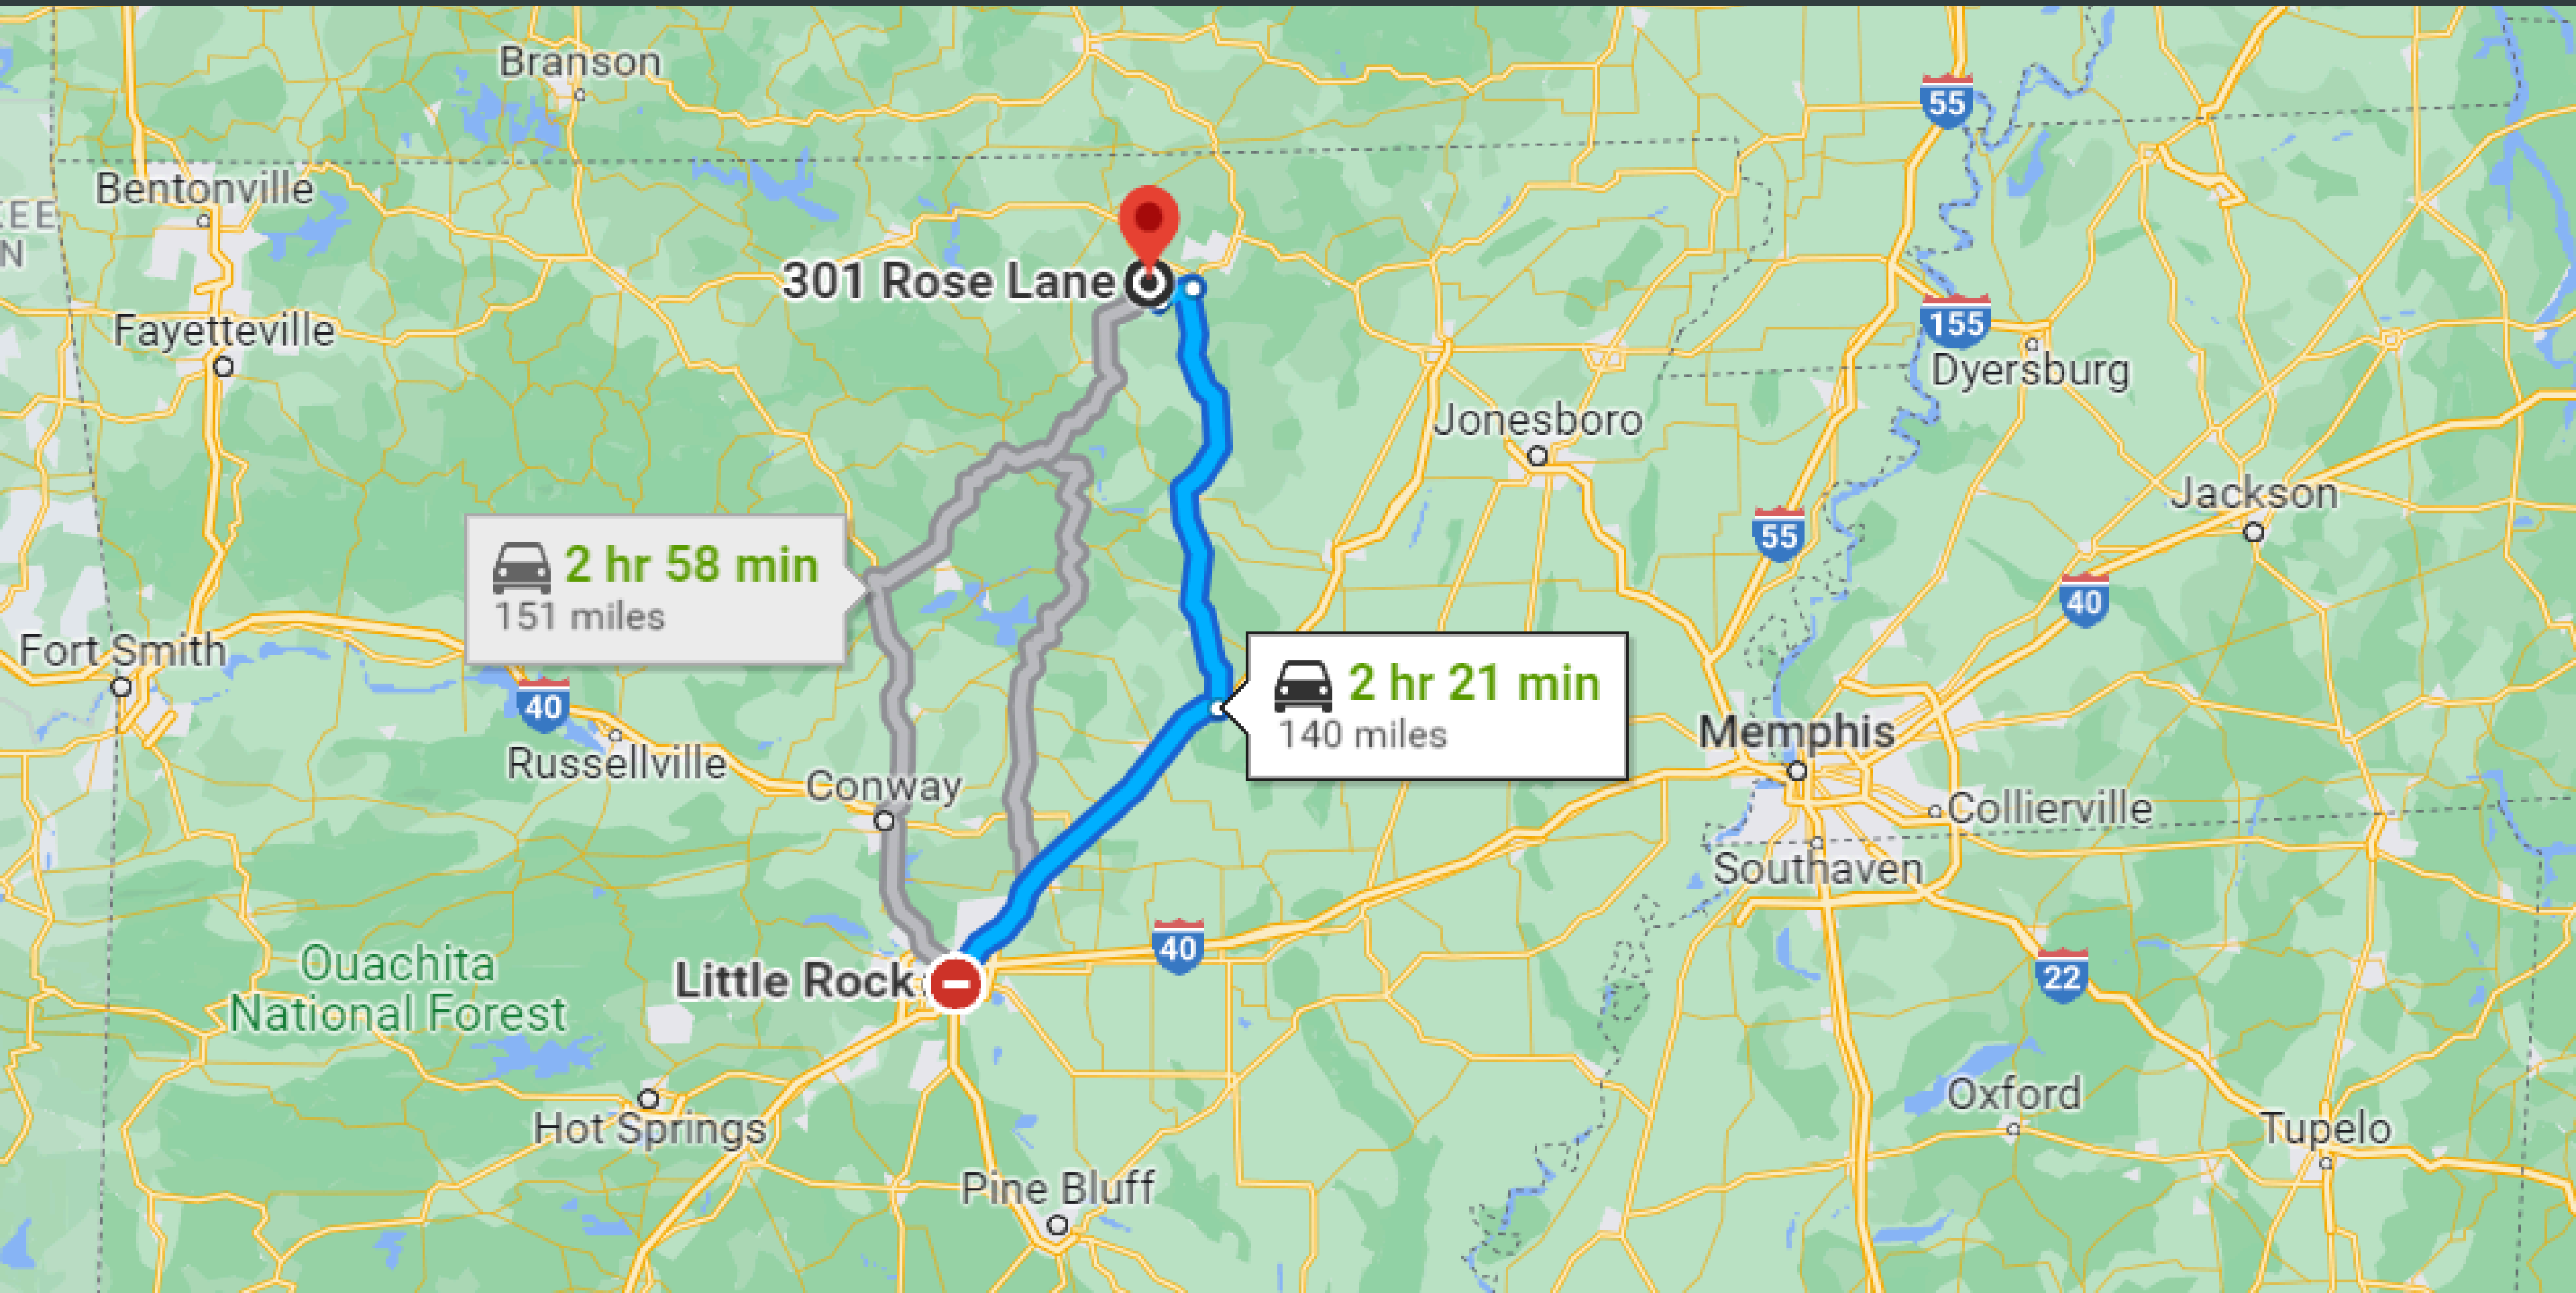

2 HRS & 21 MIN'S DRIVE TO LITTLE ROCK

13-MINUTE DRIVE TO ASH FLAT TOWN

6-MINUTE DRIVE TO HORSESHOE BEND TOWN