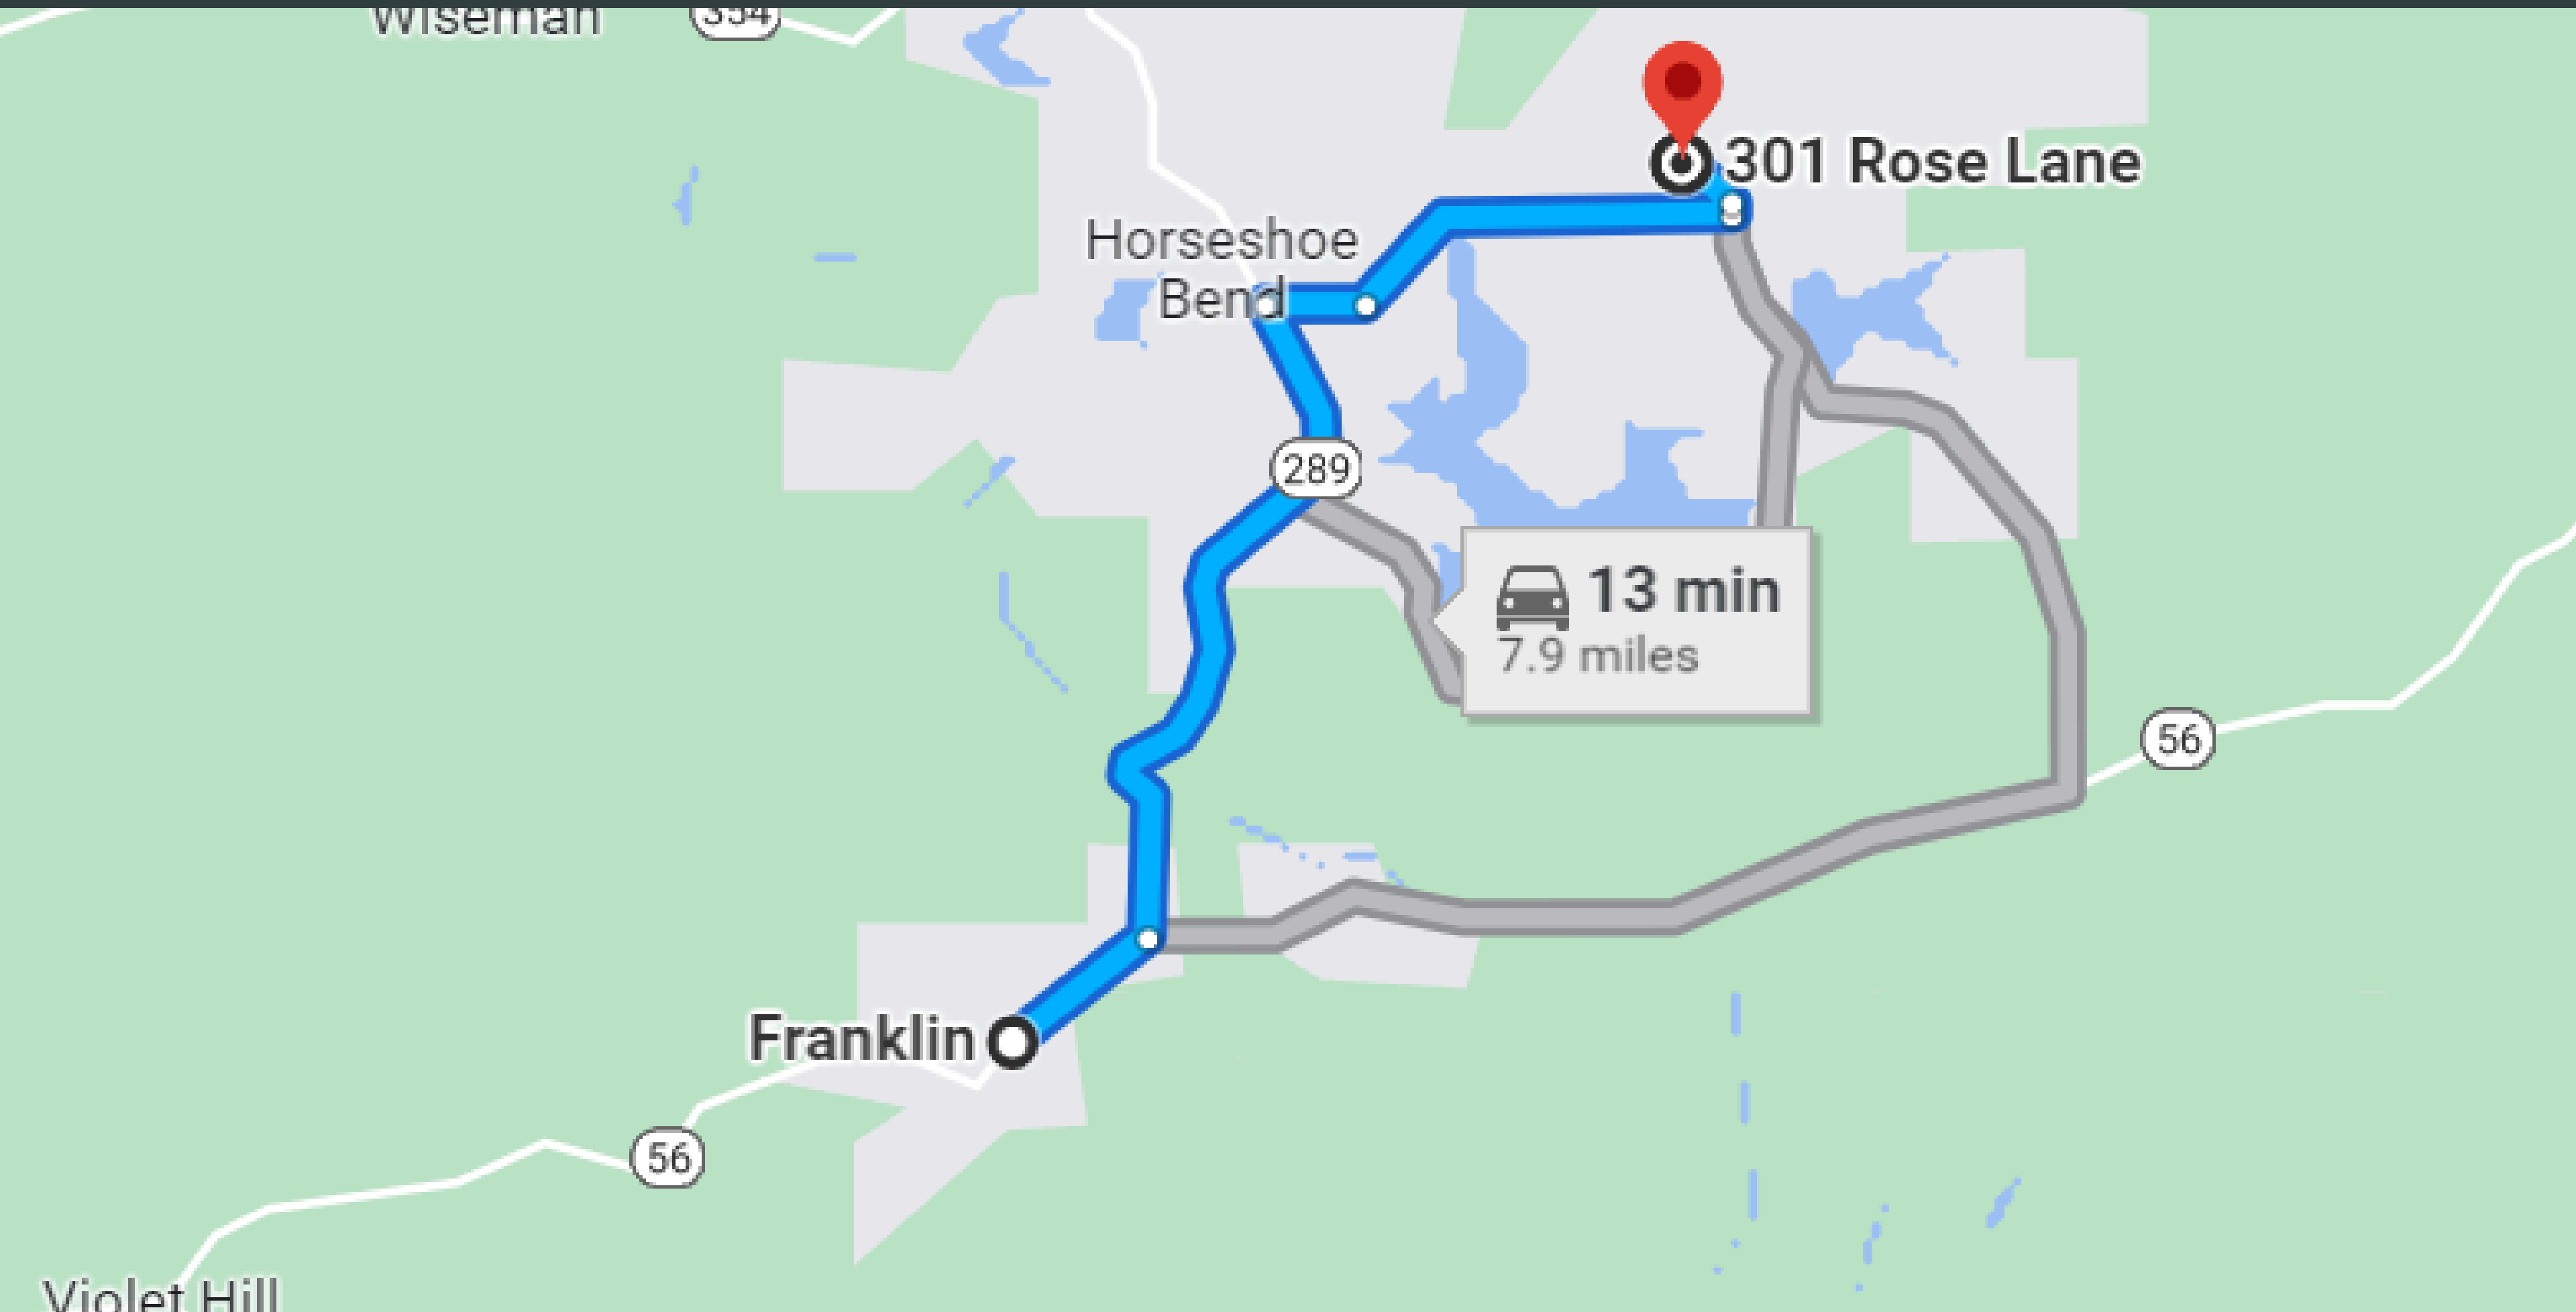

2 HRS & 21 MIN'S DRIVE TO LITTLE ROCK

13-MINUTE DRIVE TO ASH FLAT TOWN

6-MINUTE DRIVE TO HORSESHOE BEND TOWN