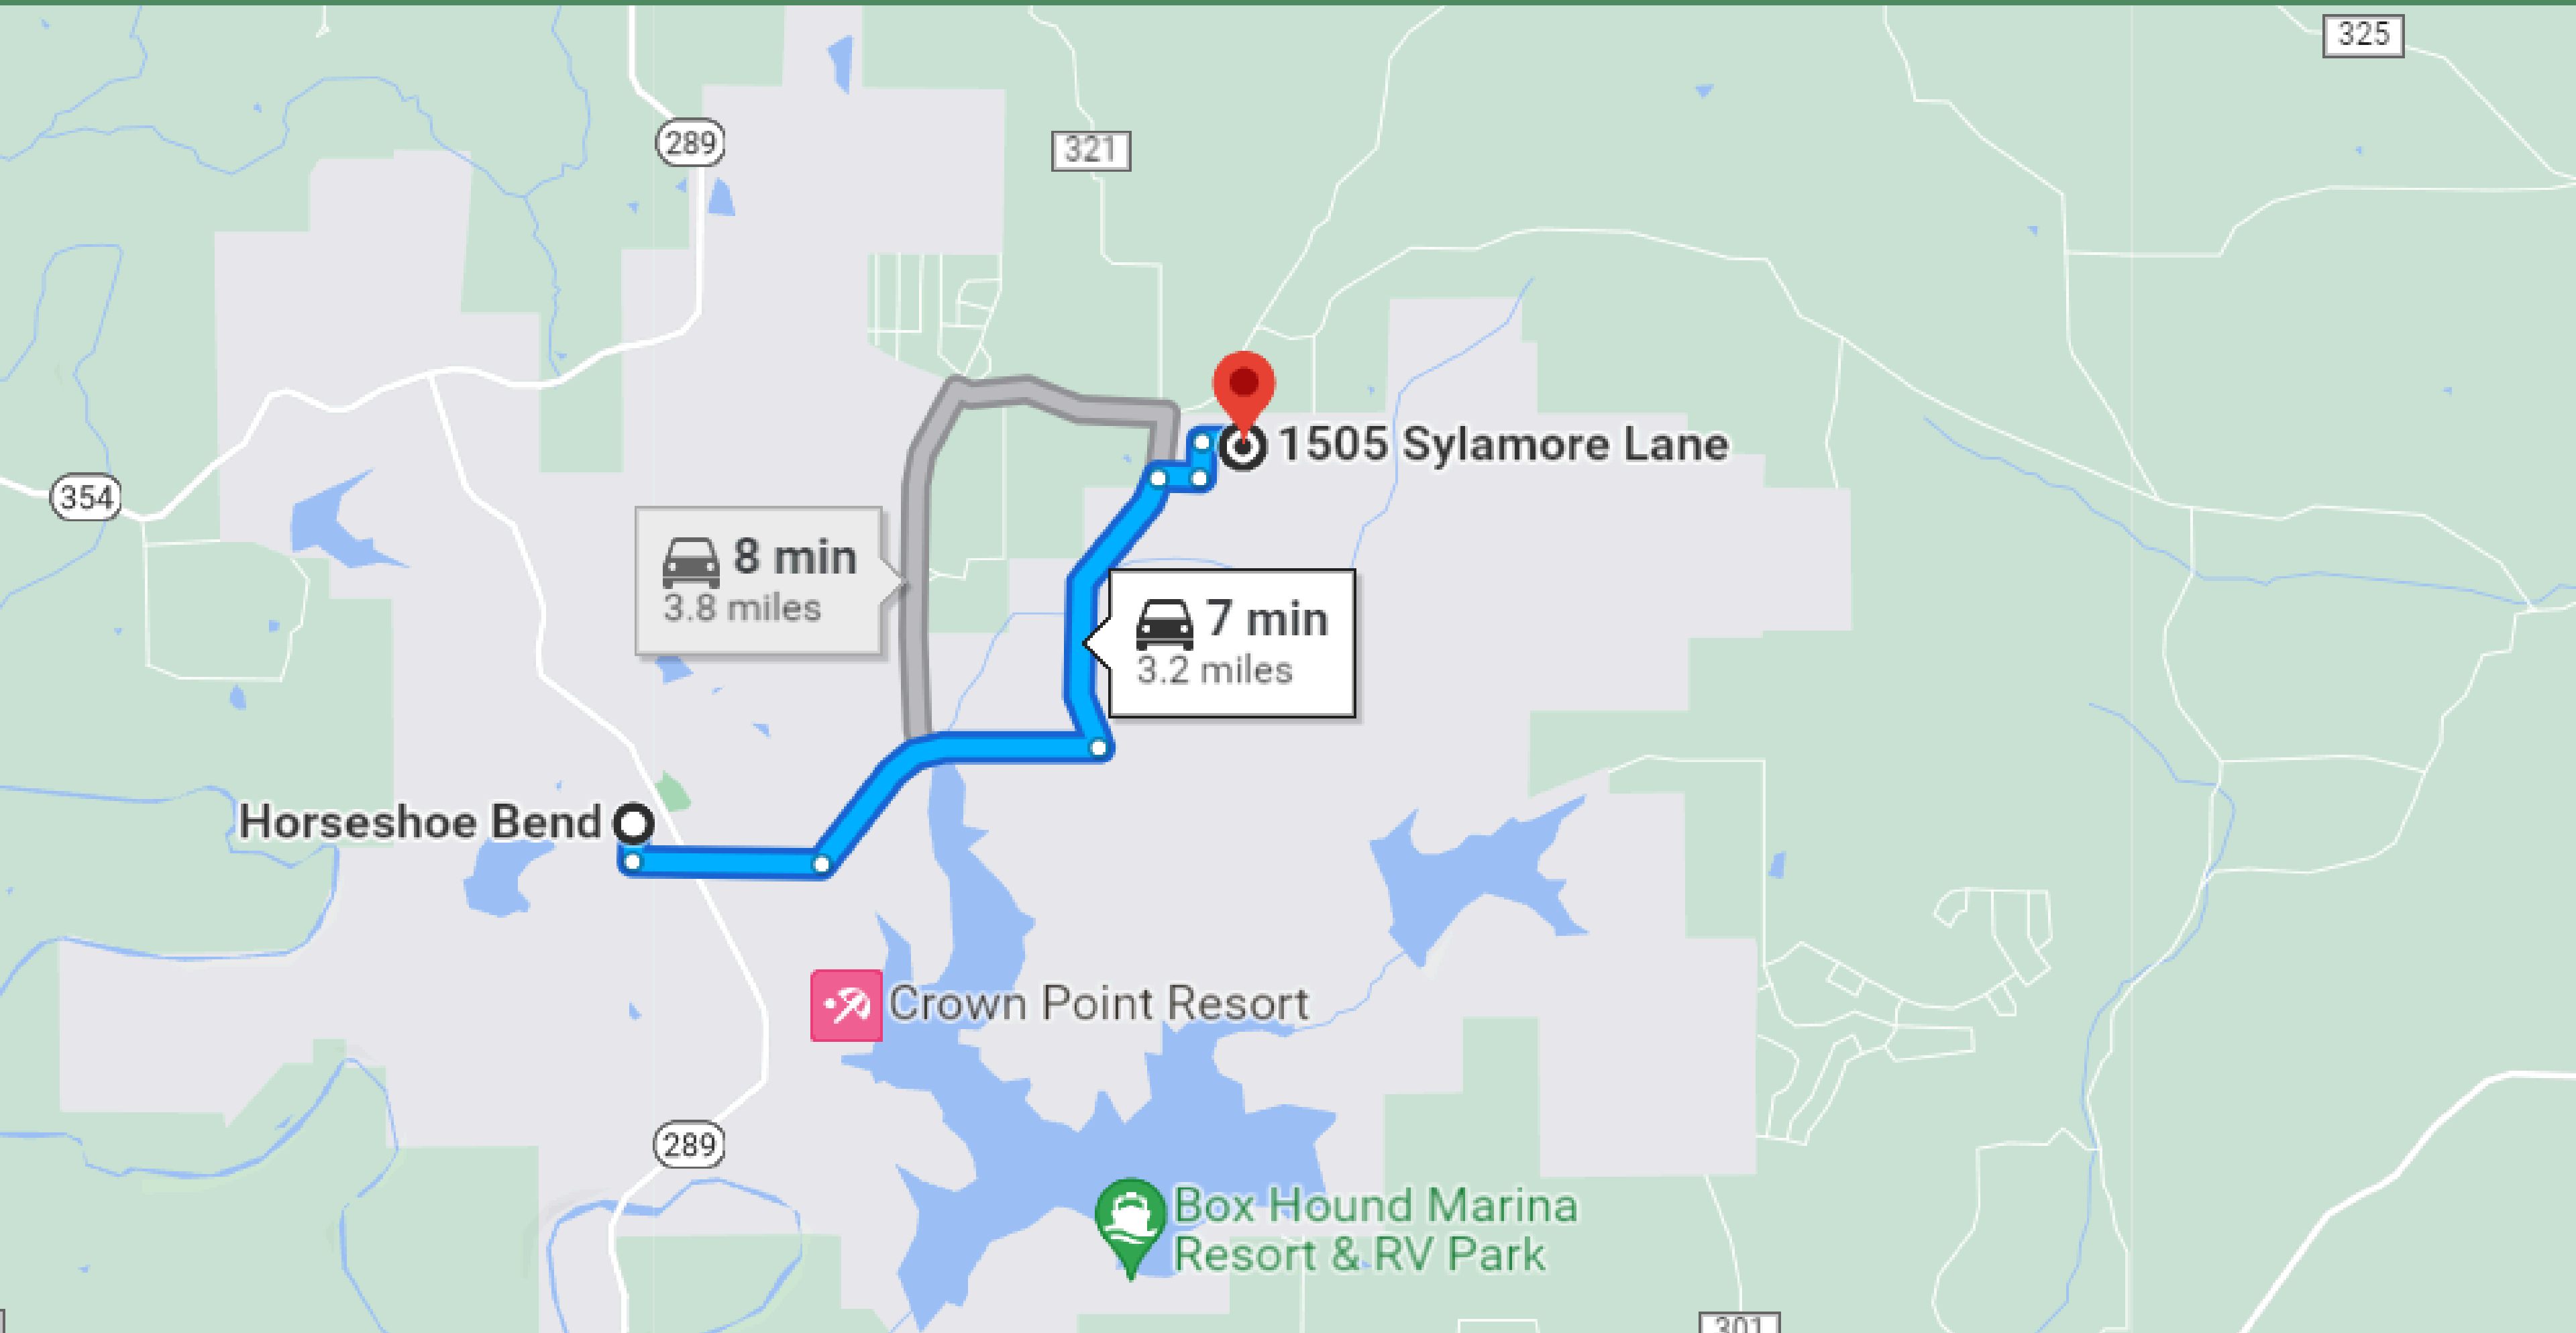

7-MINUTE DRIVE TO HORSESHOE BEND TOWN

14- MINUTE DRIVE TO ASH FLAT TOWN

2.5 HRS DRIVE TO LITTLE ROCK