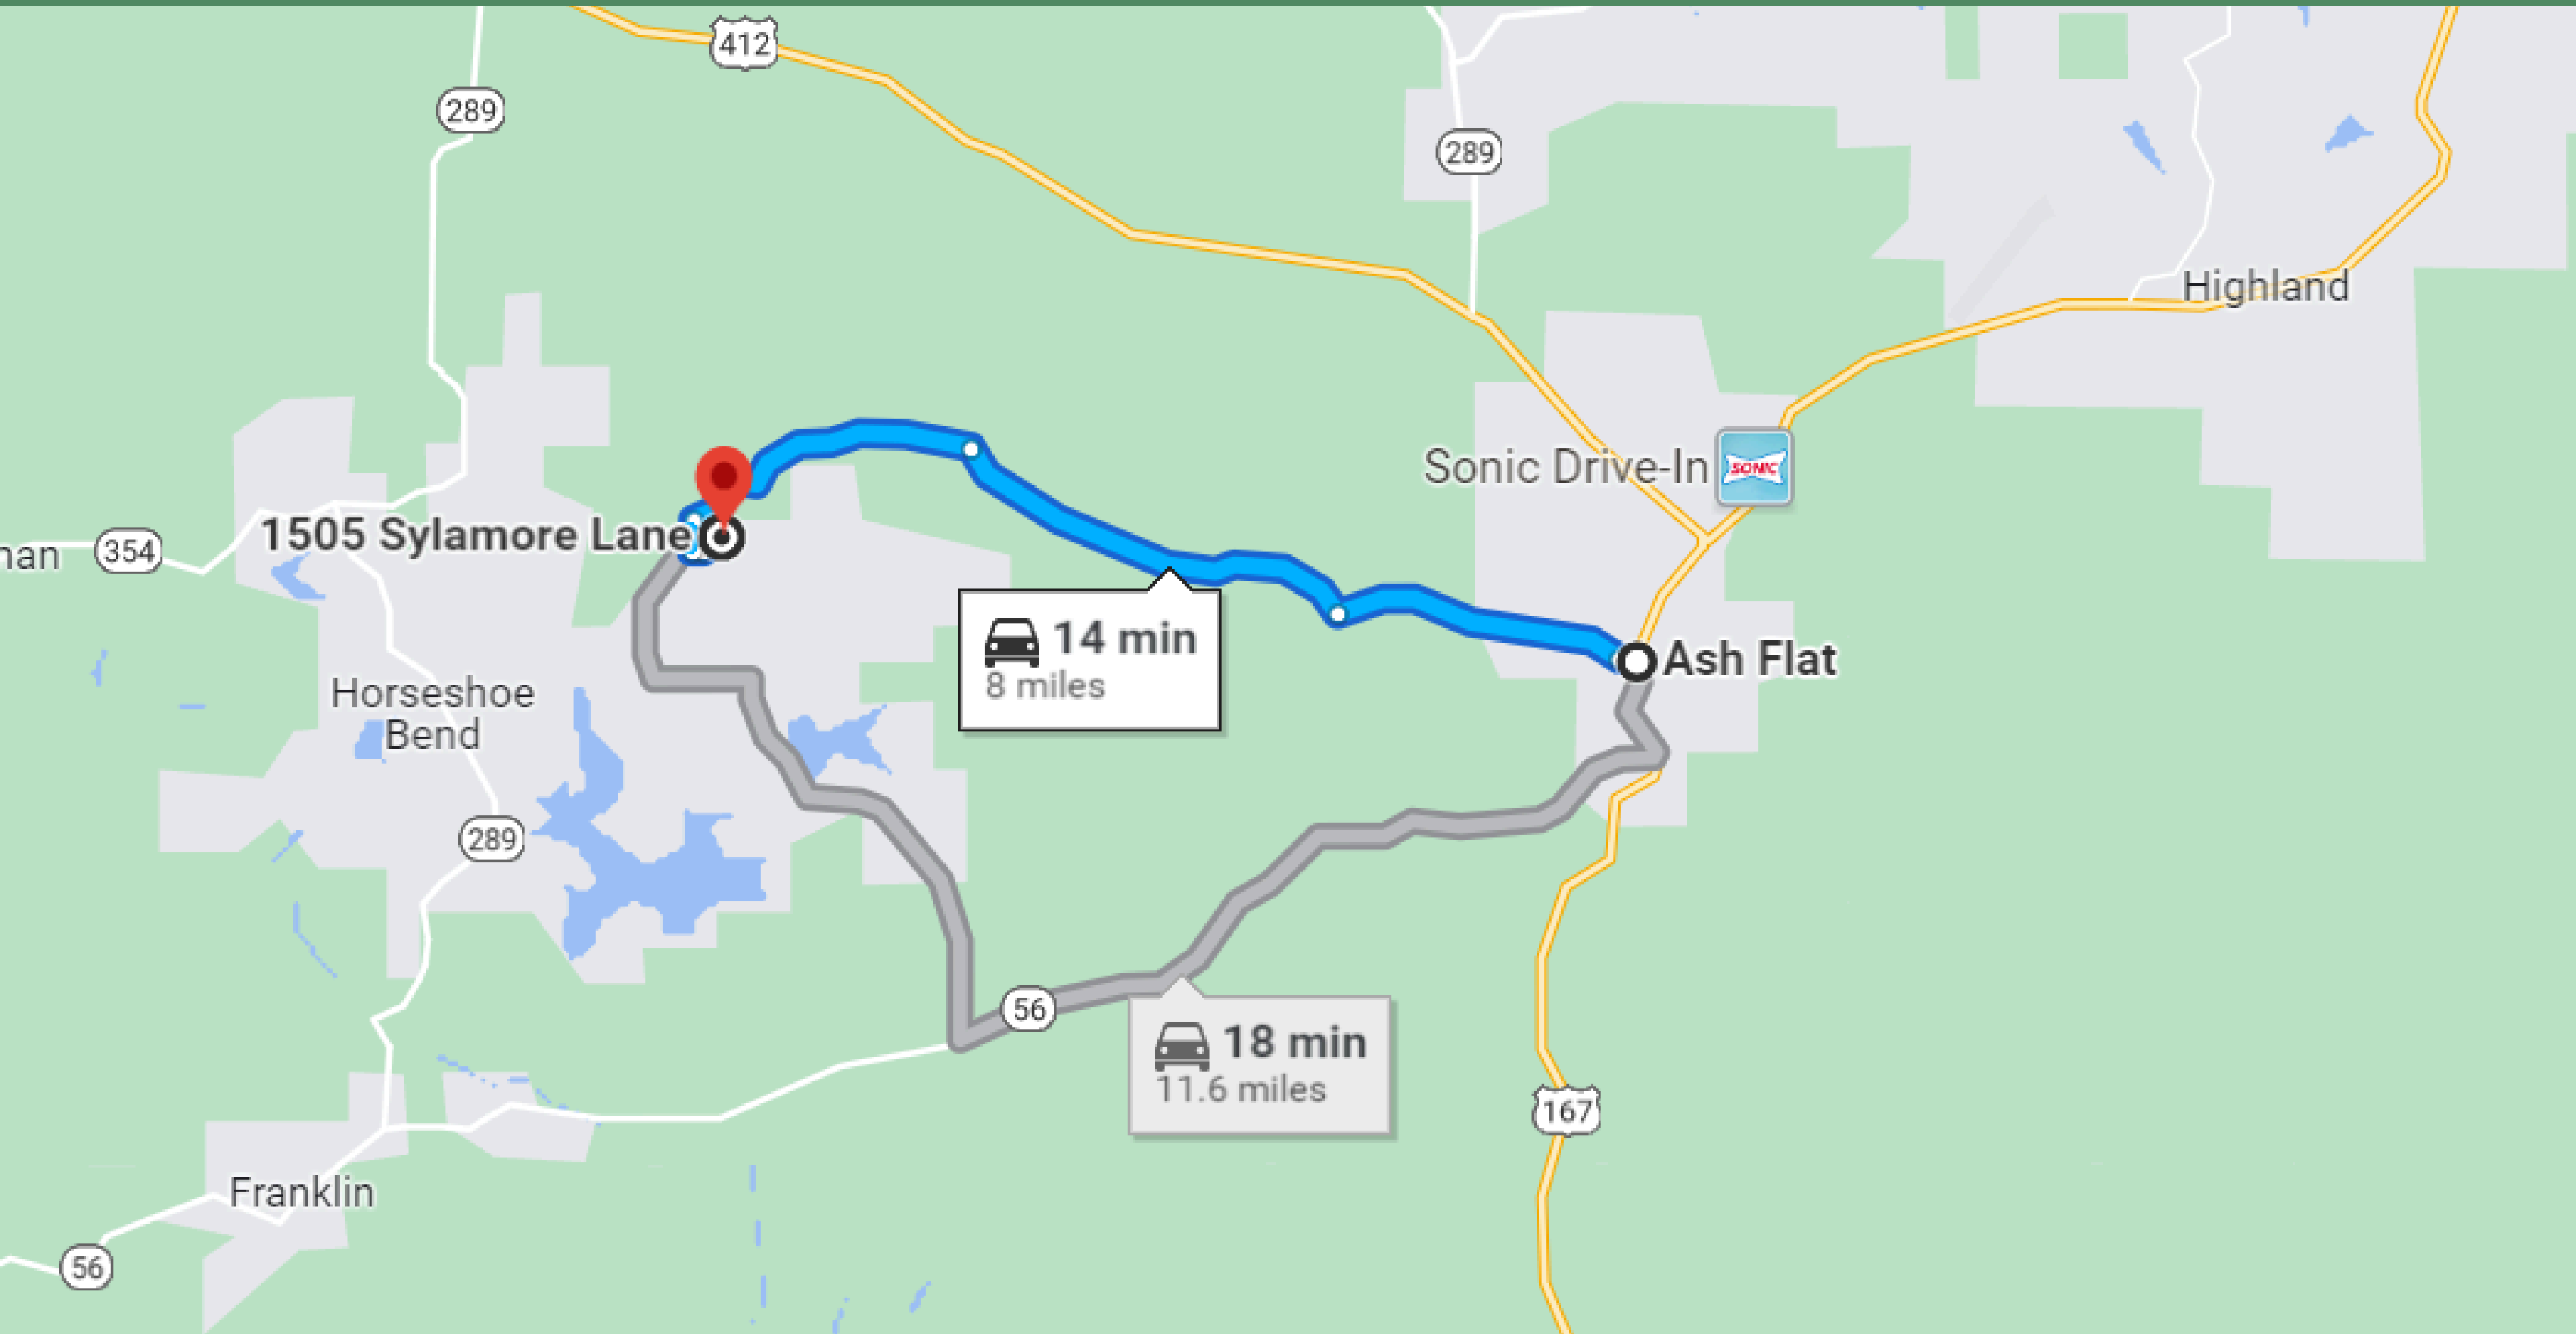

7-MINUTE DRIVE TO HORSESHOE BEND TOWN

14- MINUTE DRIVE TO ASH FLAT TOWN

2.5 HRS DRIVE TO LITTLE ROCK