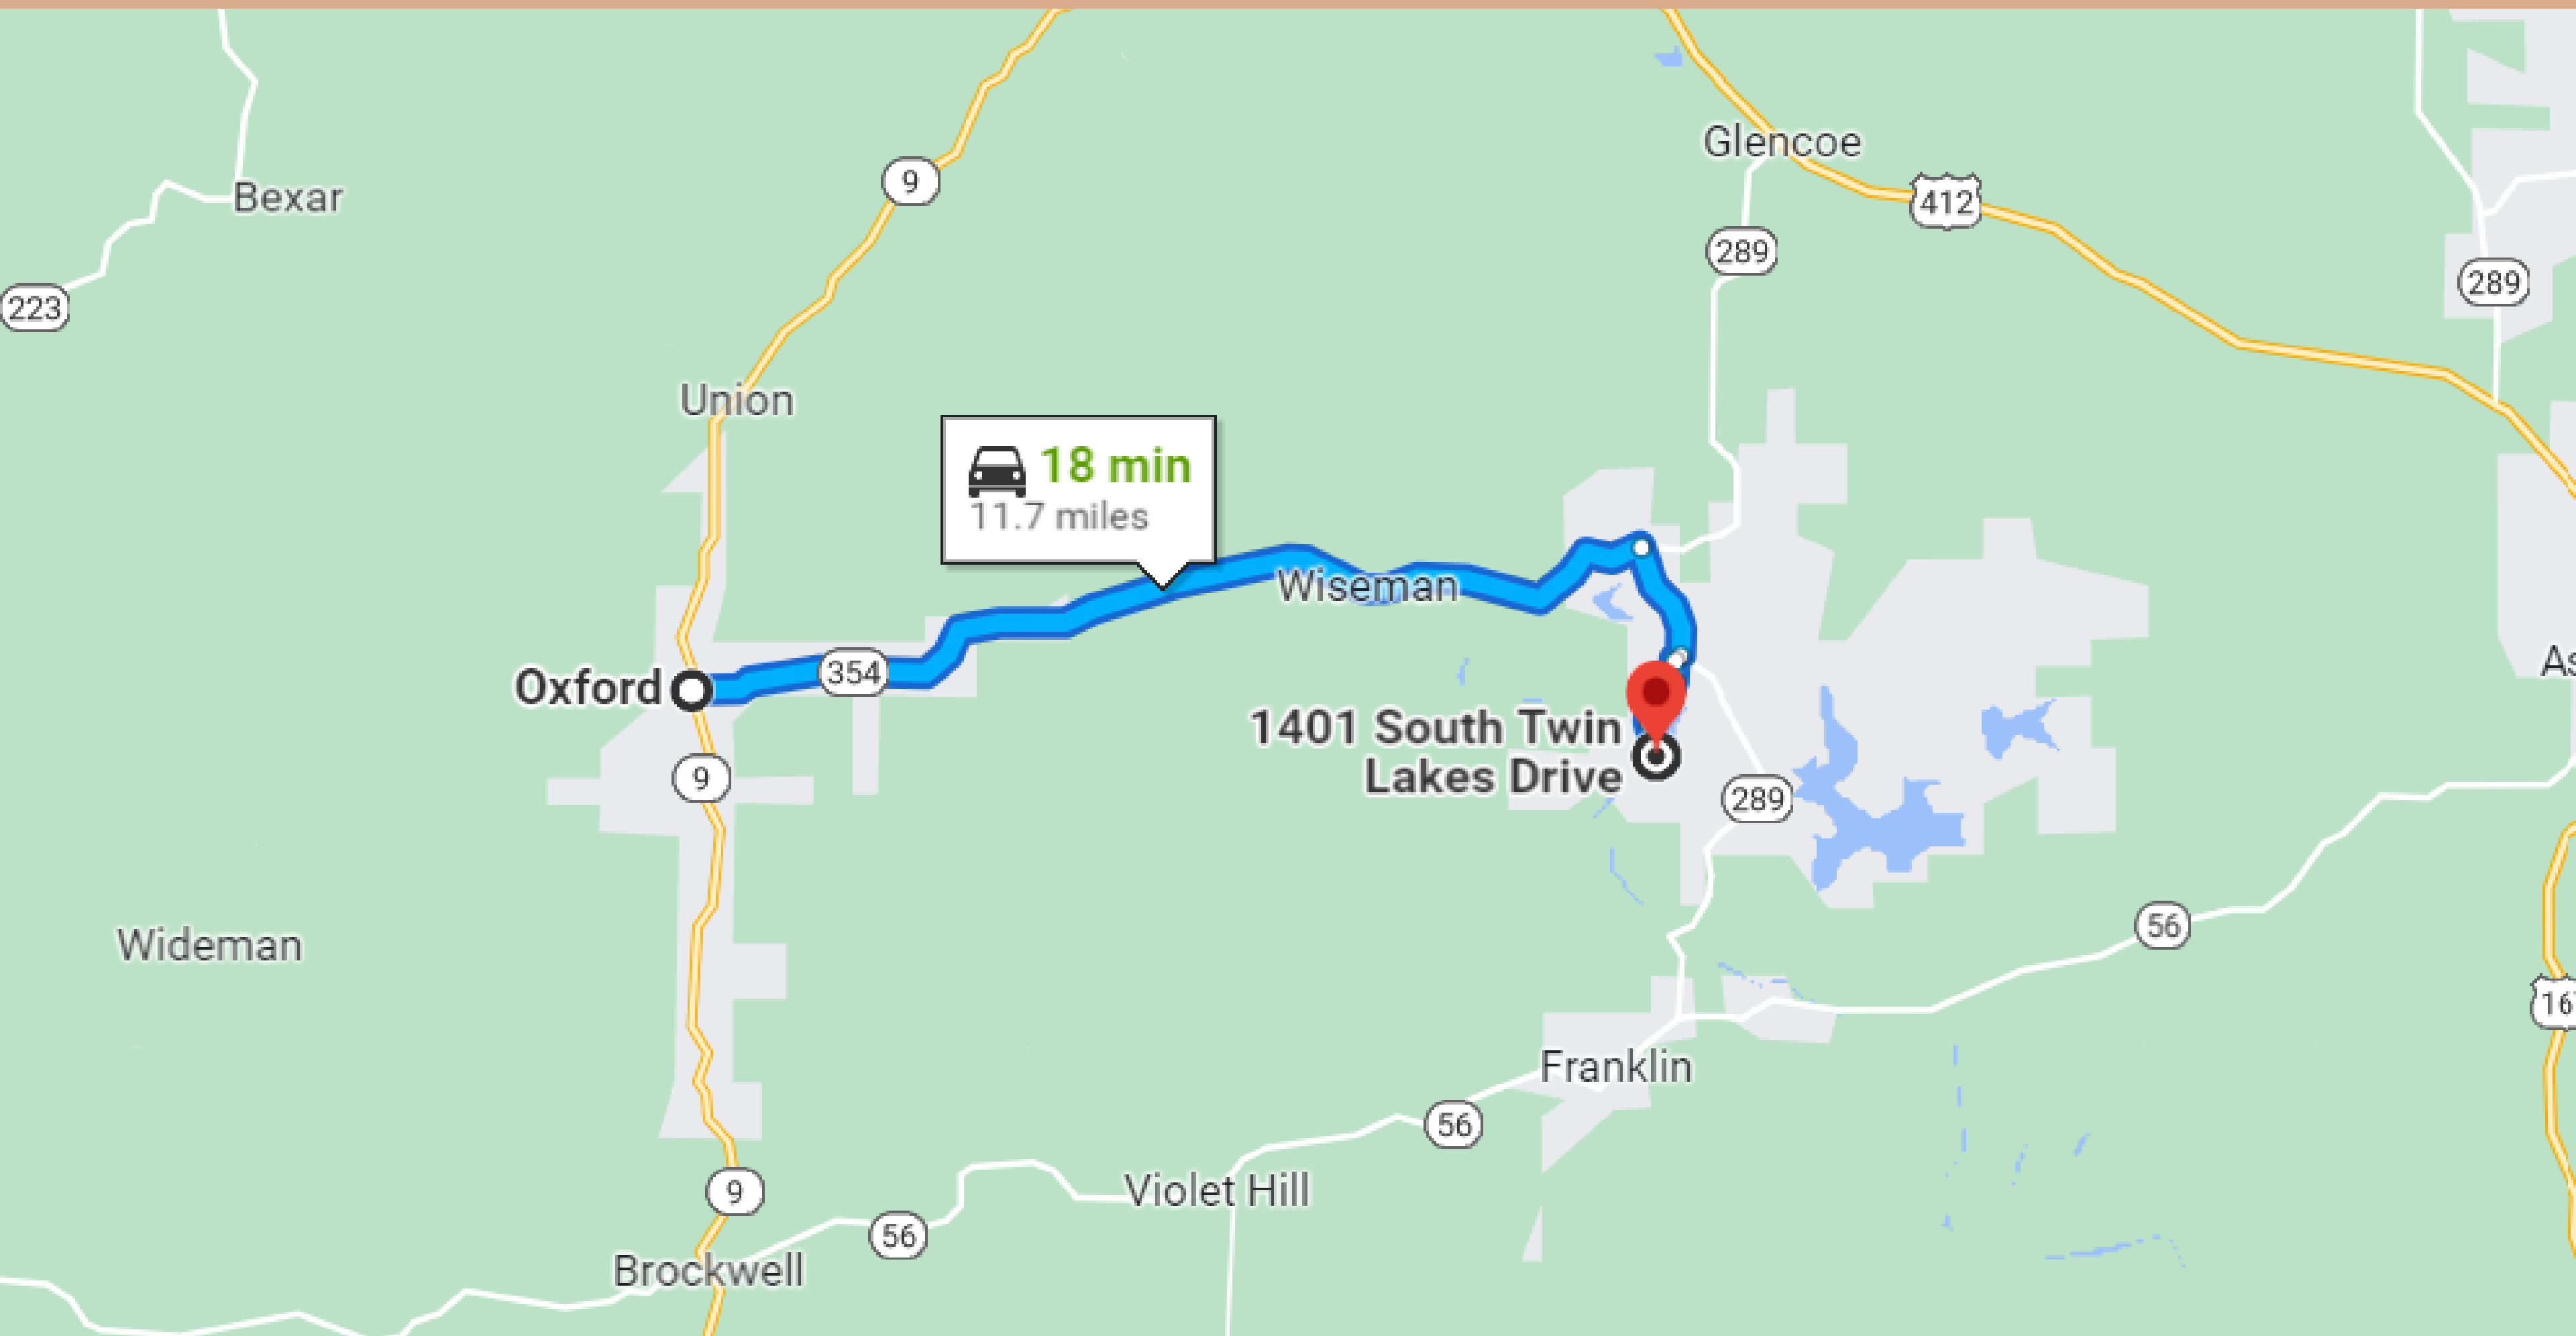

# 2 HRS & 27 MIN'S DRIVE TO LITTLE ROCK

# 18-MINUTE DRIVE TO OXFORD TOWN

# 2-MINUTE DRIVE TO HORSESHOE BEND TOWN

Vito's Asian kitchen

Crown Lake Pier

Horseshoe Bend

Fraternal Order  
of Eagles #3431

2 min  
0.9 miles

1401 South Twin  
Lakes Drive

2 min  
0.9 miles

Crown Point Resort