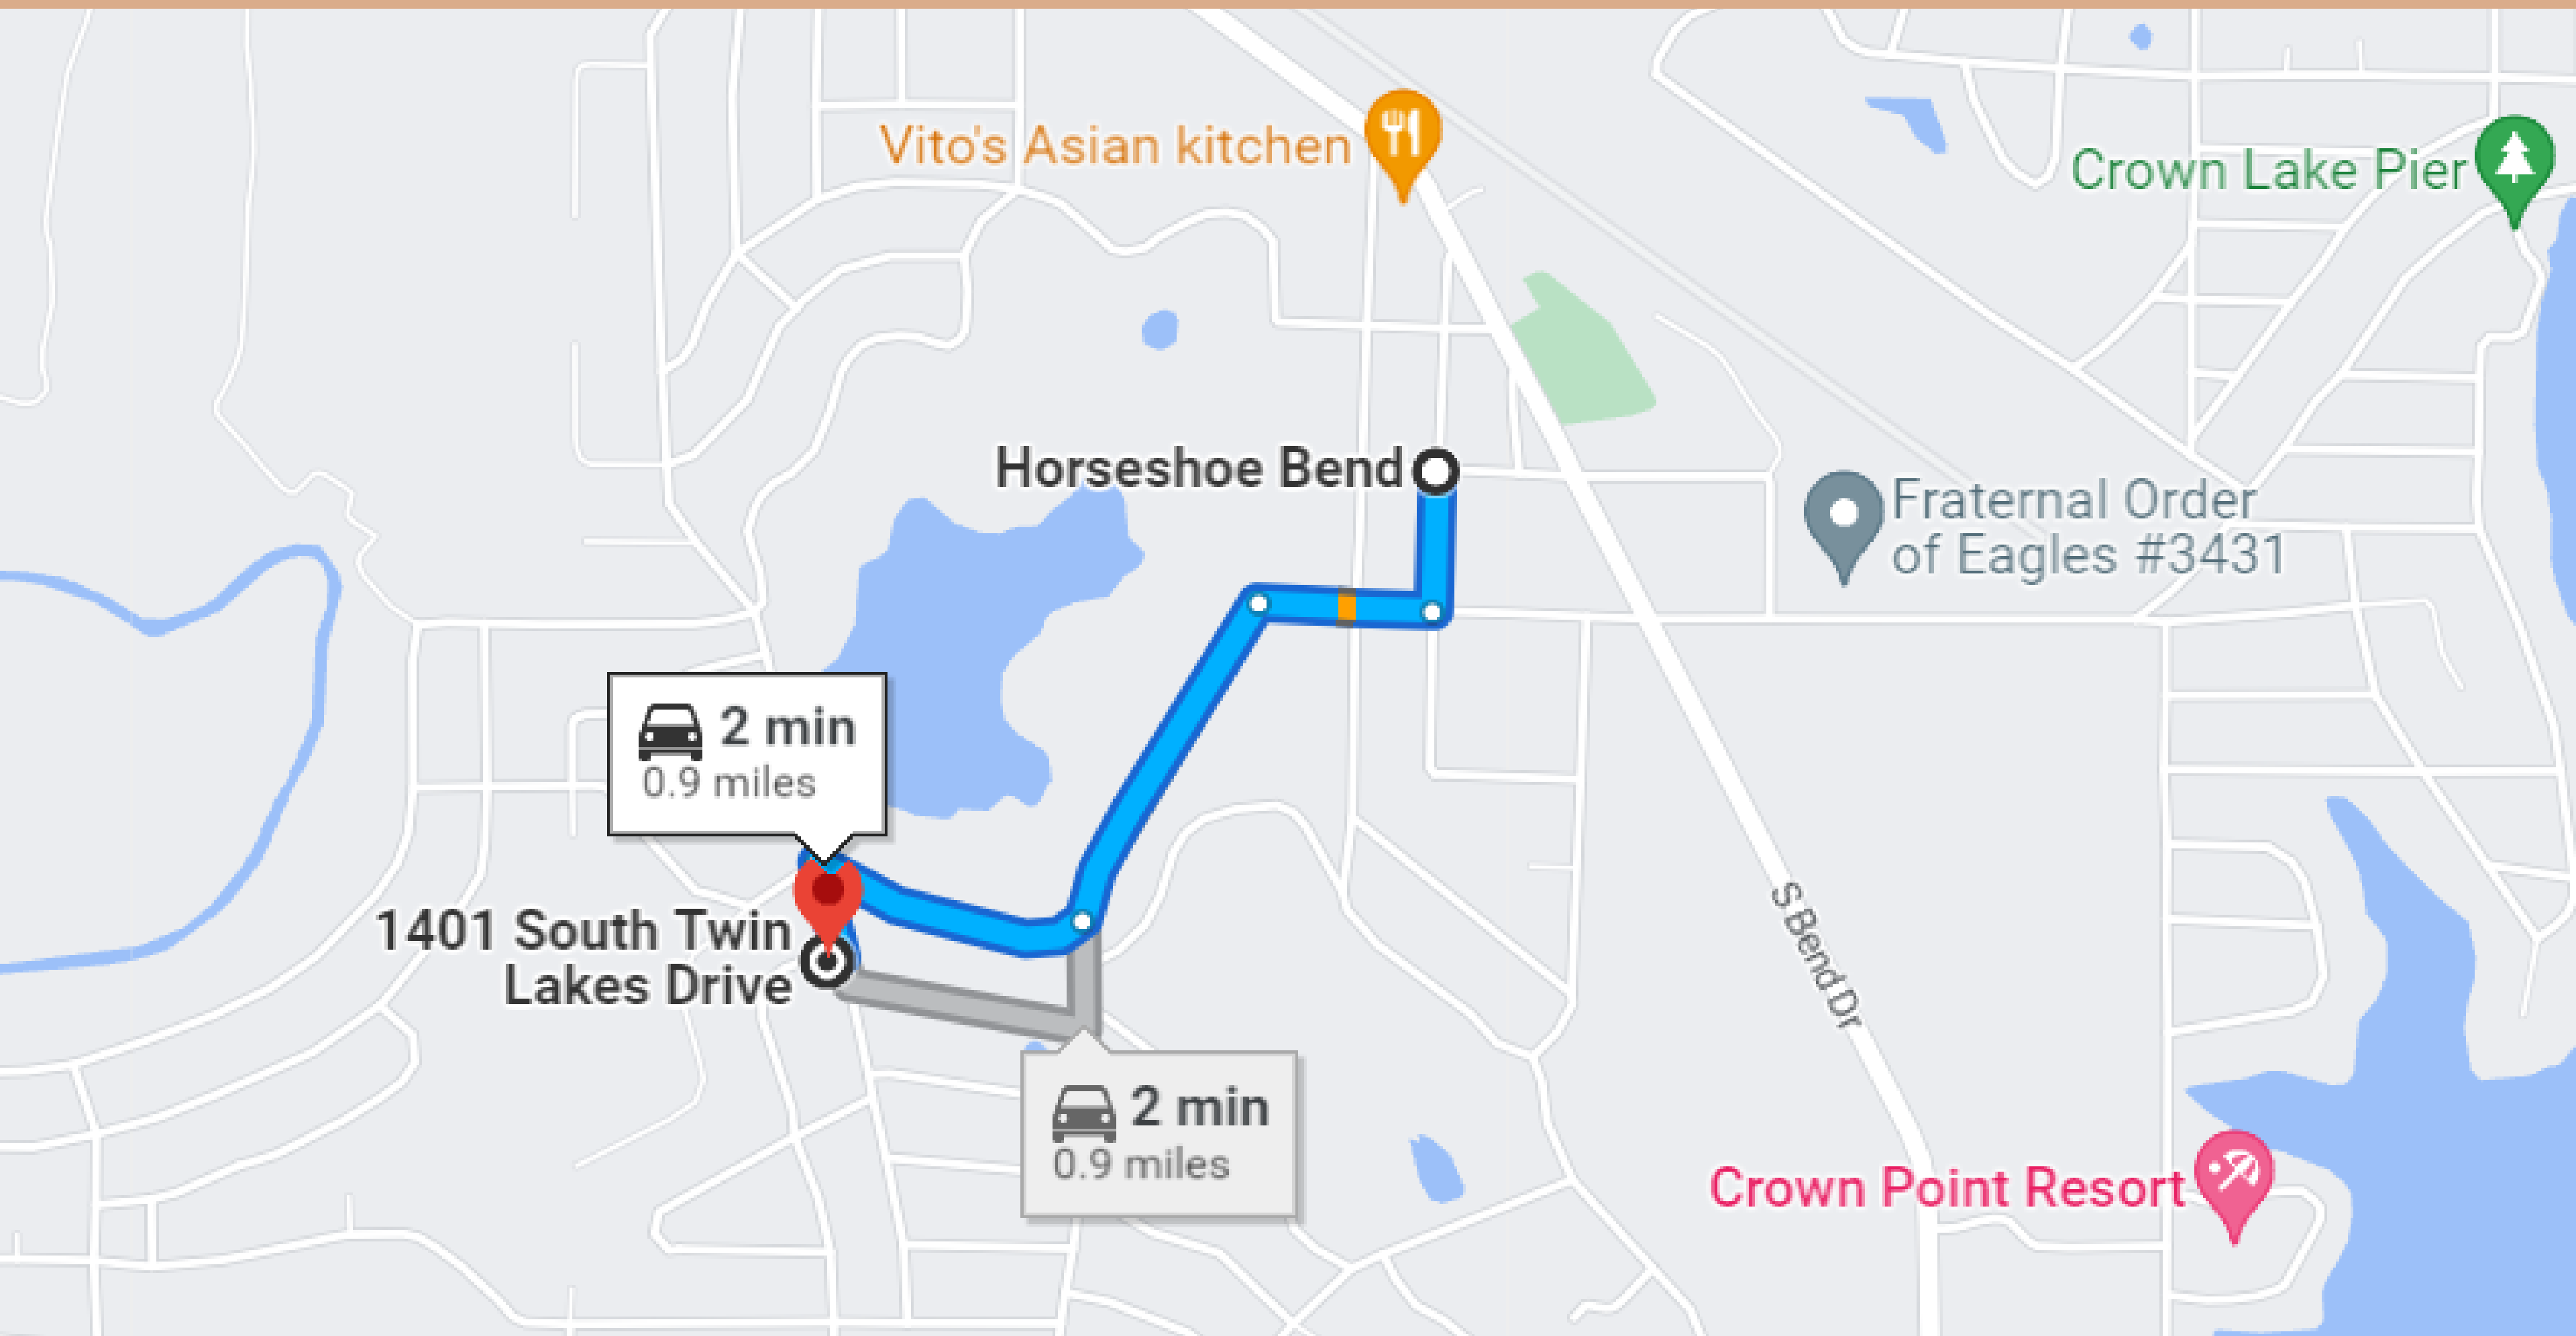

# 2 HRS & 27 MIN'S DRIVE TO LITTLE ROCK

# 18-MINUTE DRIVE TO OXFORD TOWN

# 2-MINUTE DRIVE TO HORSESHOE BEND TOWN

Vito's Asian kitchen

Crown Lake Pier

Horseshoe Bend

Fraternal Order  
of Eagles #3431

2 min  
0.9 miles

1401 South Twin  
Lakes Drive

2 min  
0.9 miles

Crown Point Resort