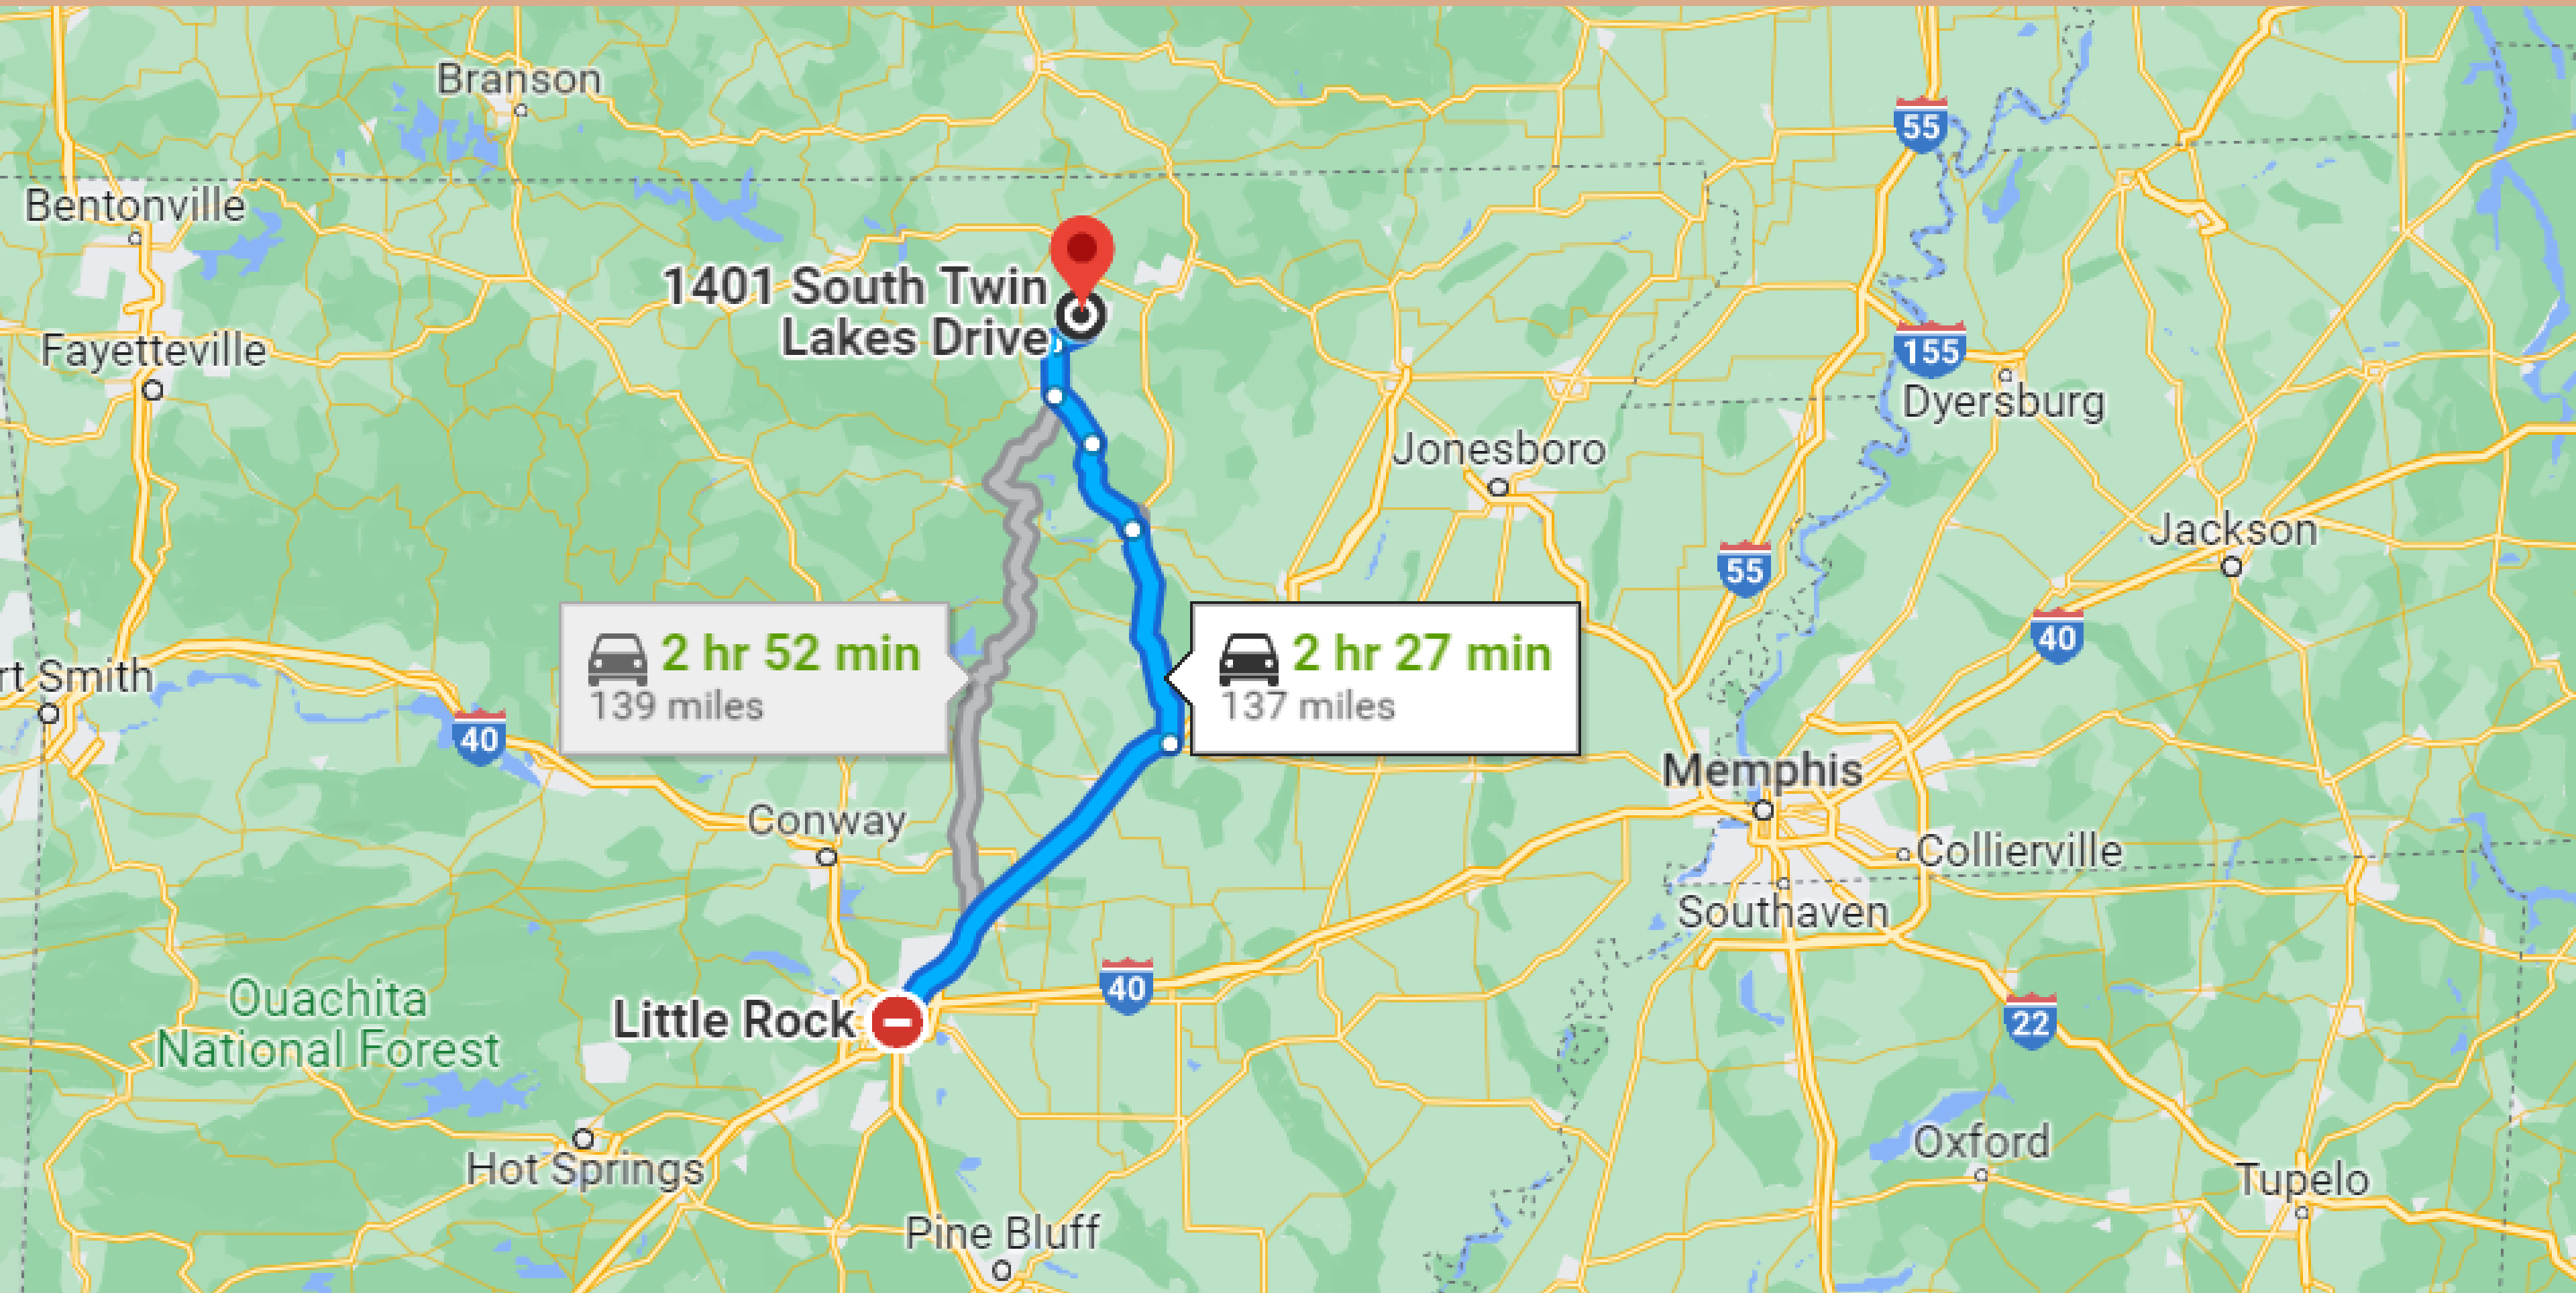

# 2 HRS & 27 MIN'S DRIVE TO LITTLE ROCK

# 18-MINUTE DRIVE TO OXFORD TOWN

# 2-MINUTE DRIVE TO HORSESHOE BEND TOWN

Vito's Asian kitchen

Crown Lake Pier

Horseshoe Bend

Fraternal Order  
of Eagles #3431

2 min  
0.9 miles

1401 South Twin  
Lakes Drive

2 min  
0.9 miles

Crown Point Resort