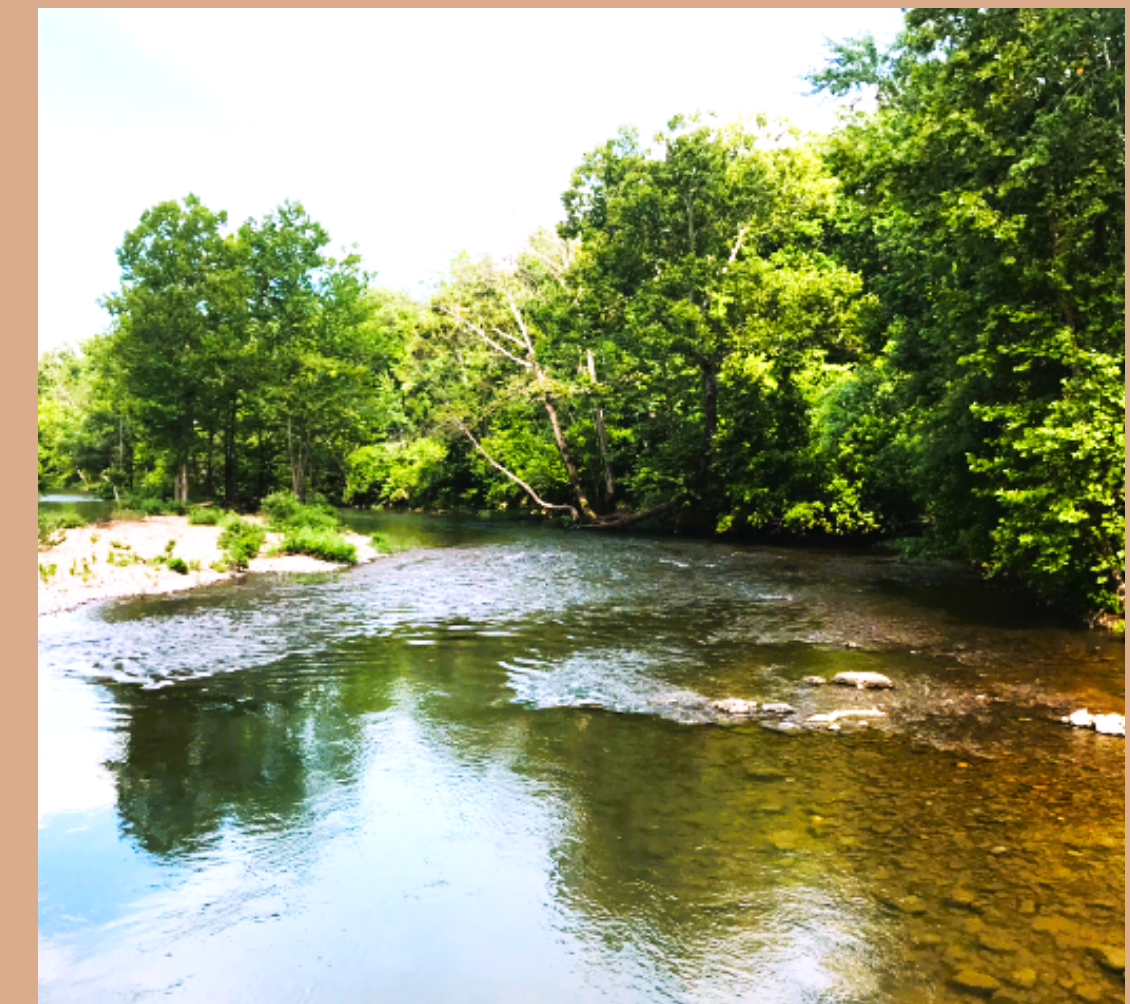

# Property Highlights

- Power nearby
- Corner lot
- Peaceful and Quiet
- Established neighborhood
- Private, secluded location

# CORNER LOT

# Nearby Attractions

**Crown Lake Pier**  
**2 miles away from property**

**Turkey Mountain Golf Course**  
**2 miles away from property**

**South Fork Spring River**  
**16 miles away from property**

**Interested or have questions?**