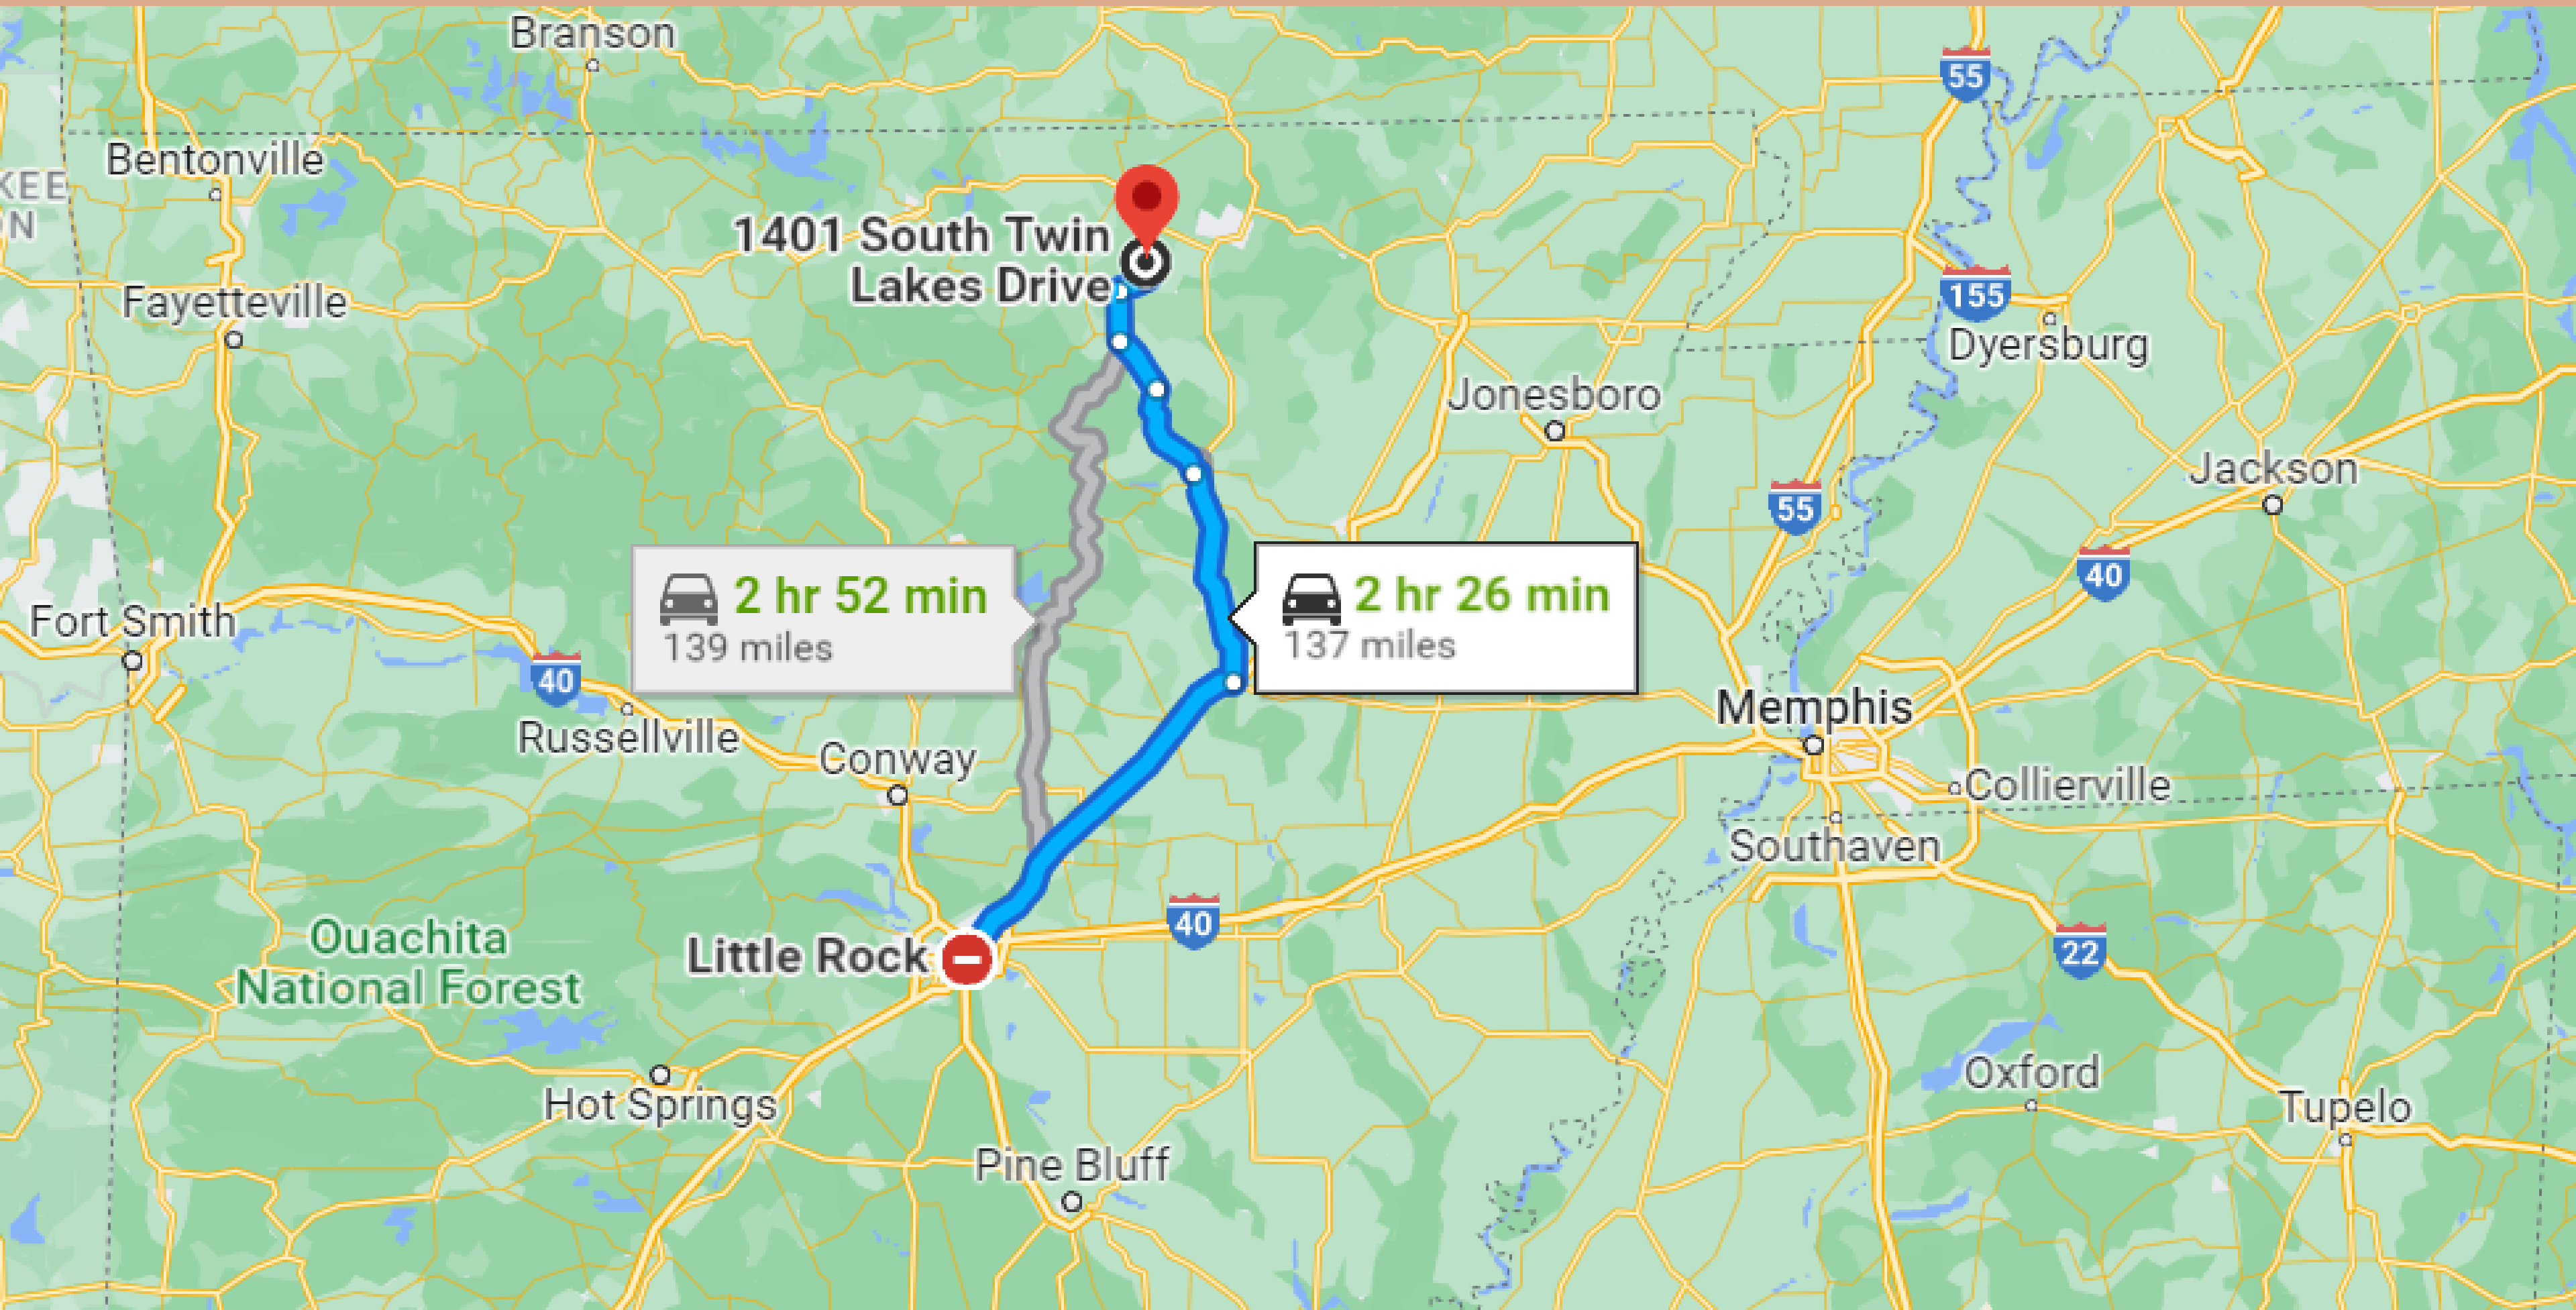

2 HRS & 26 MIN'S DRIVE TO LITTLE ROCK

19-MINUTE DRIVE TO ASH FLAT TOWN

3-MINUTE DRIVE TO HORSESHOE BEND TOWN

Vito's Asian kitchen 

Crown Lake Pier 

Horseshoe Bend 

 **3 min**
0.9 miles

1401 South Twin Lakes Drive 

 **3 min**
0.9 miles

289

Crown Lake Resort 

0.60-ACRE IN ARKANSAS

Izard County

OPTION A:

Discounted Cash Price

\$7,995