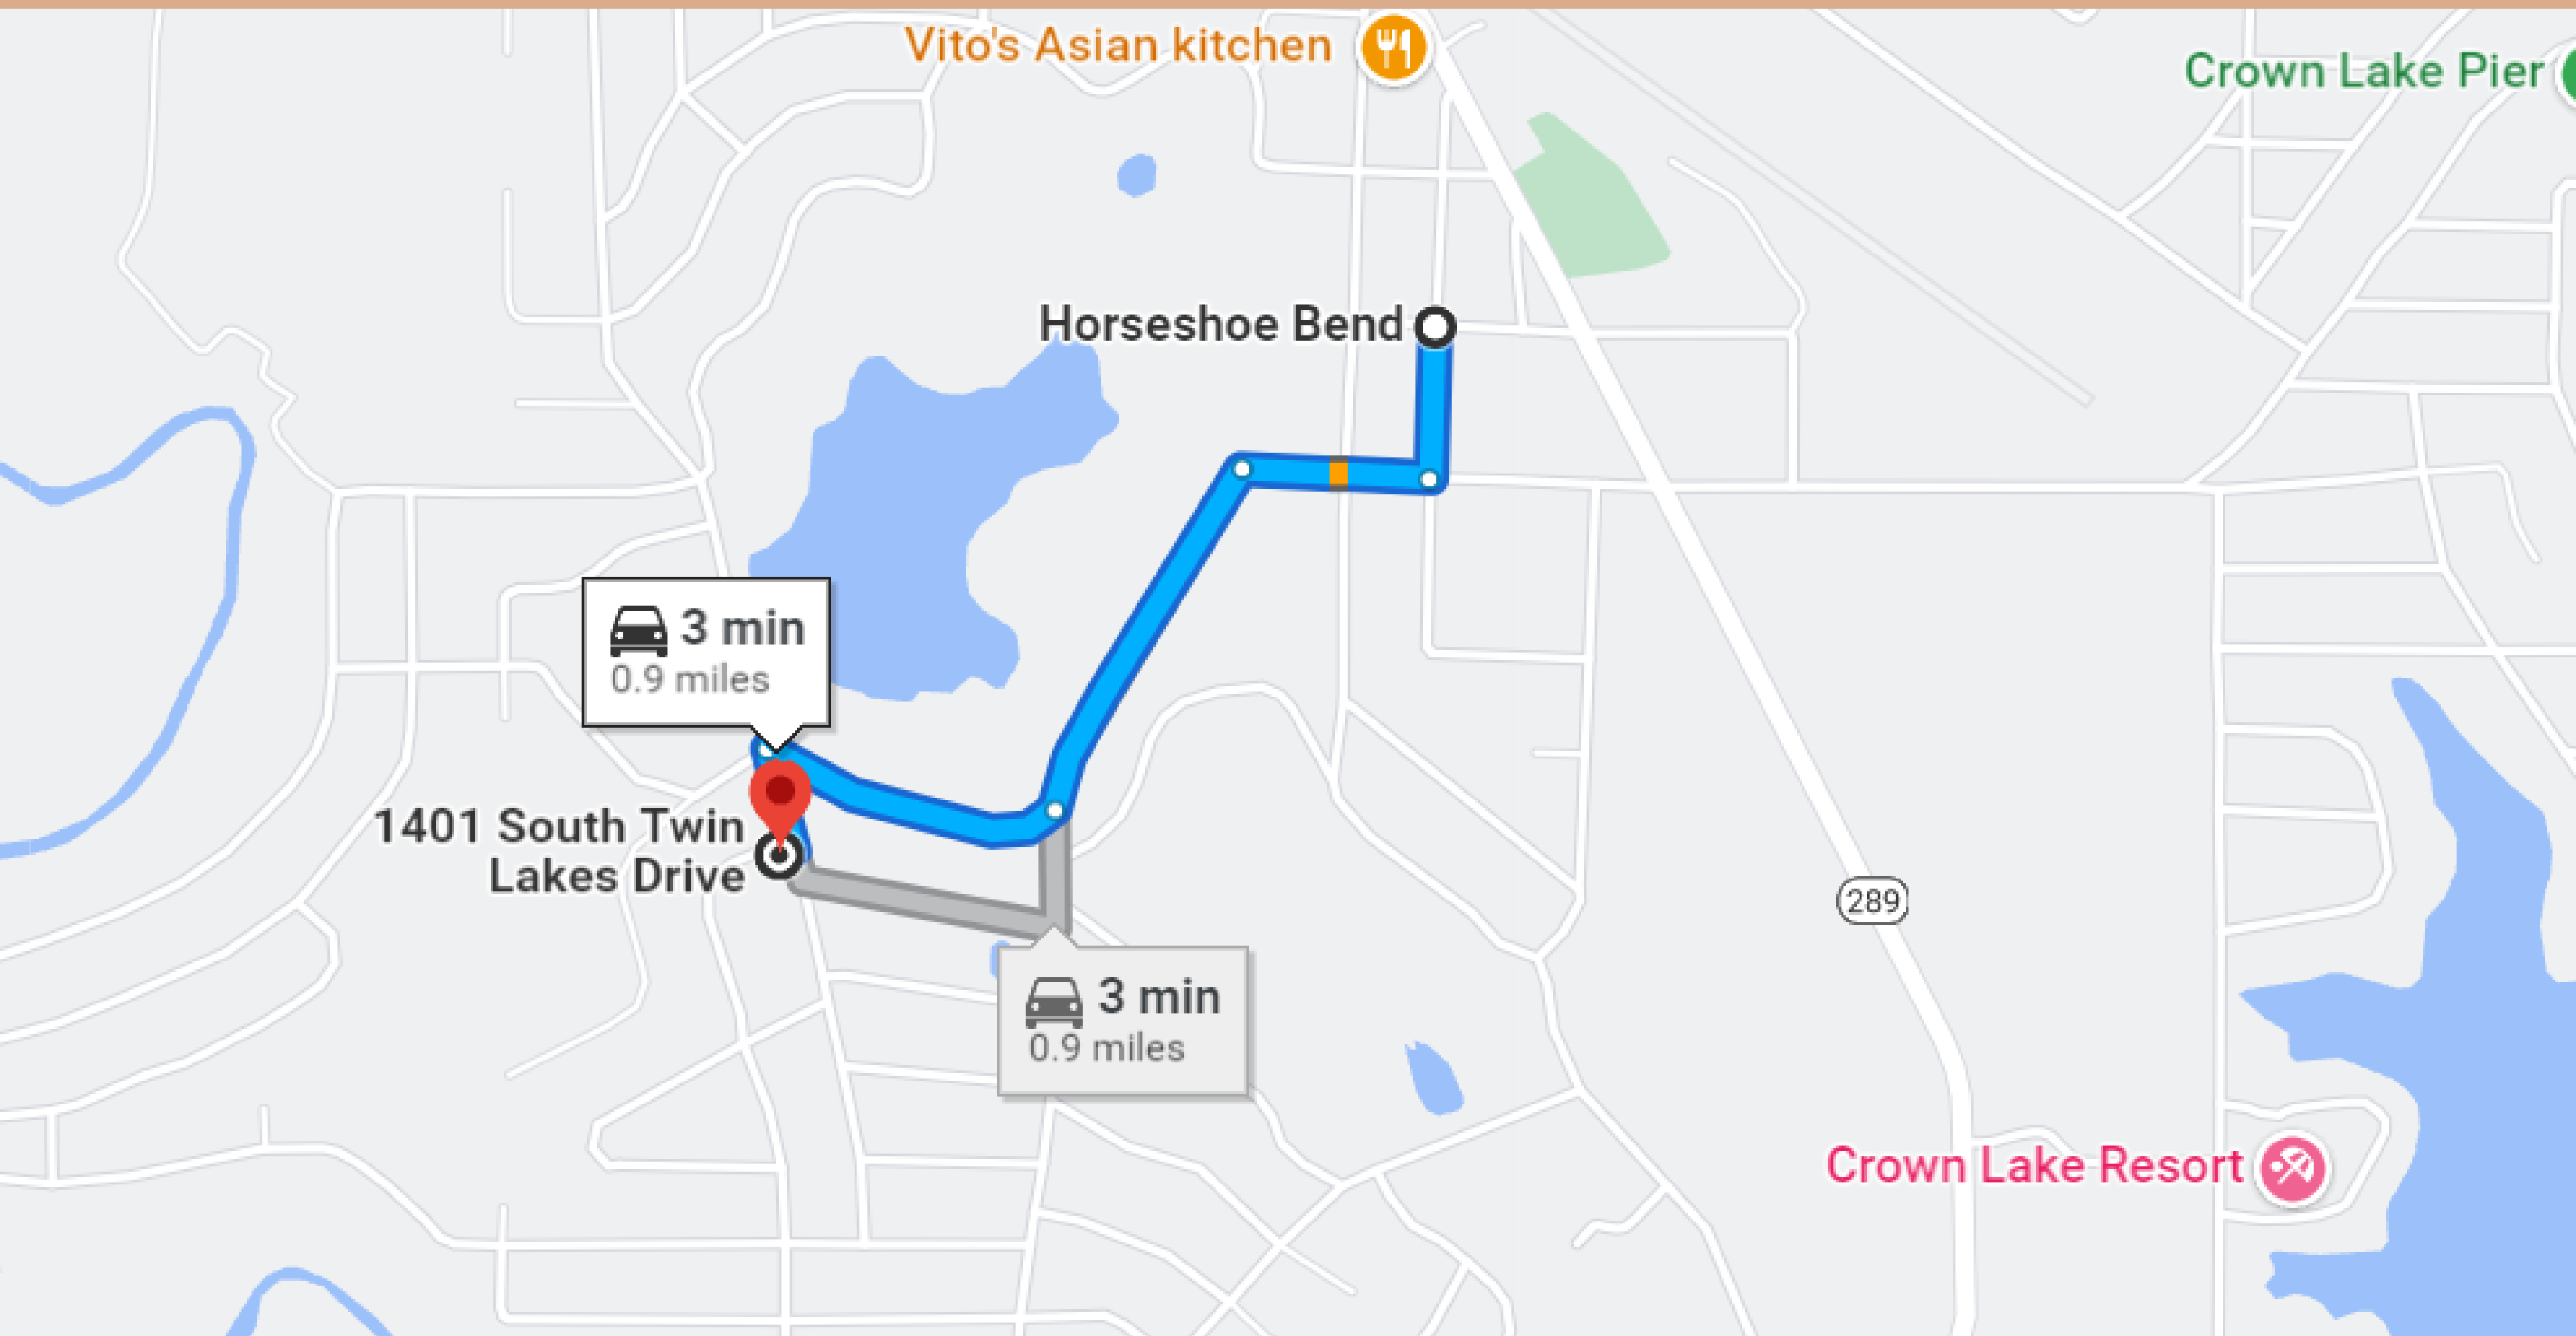

2 HRS & 26 MIN'S DRIVE TO LITTLE ROCK

19-MINUTE DRIVE TO ASH FLAT TOWN

3-MINUTE DRIVE TO HORSESHOE BEND TOWN

Vito's Asian kitchen 

Crown Lake Pier 

Horseshoe Bend 

 **3 min**
0.9 miles

1401 South Twin Lakes Drive 

 **3 min**
0.9 miles

289

Crown Lake Resort 

0.60-ACRE IN ARKANSAS

Izard County

OPTION A:

Discounted Cash Price

\$7,995