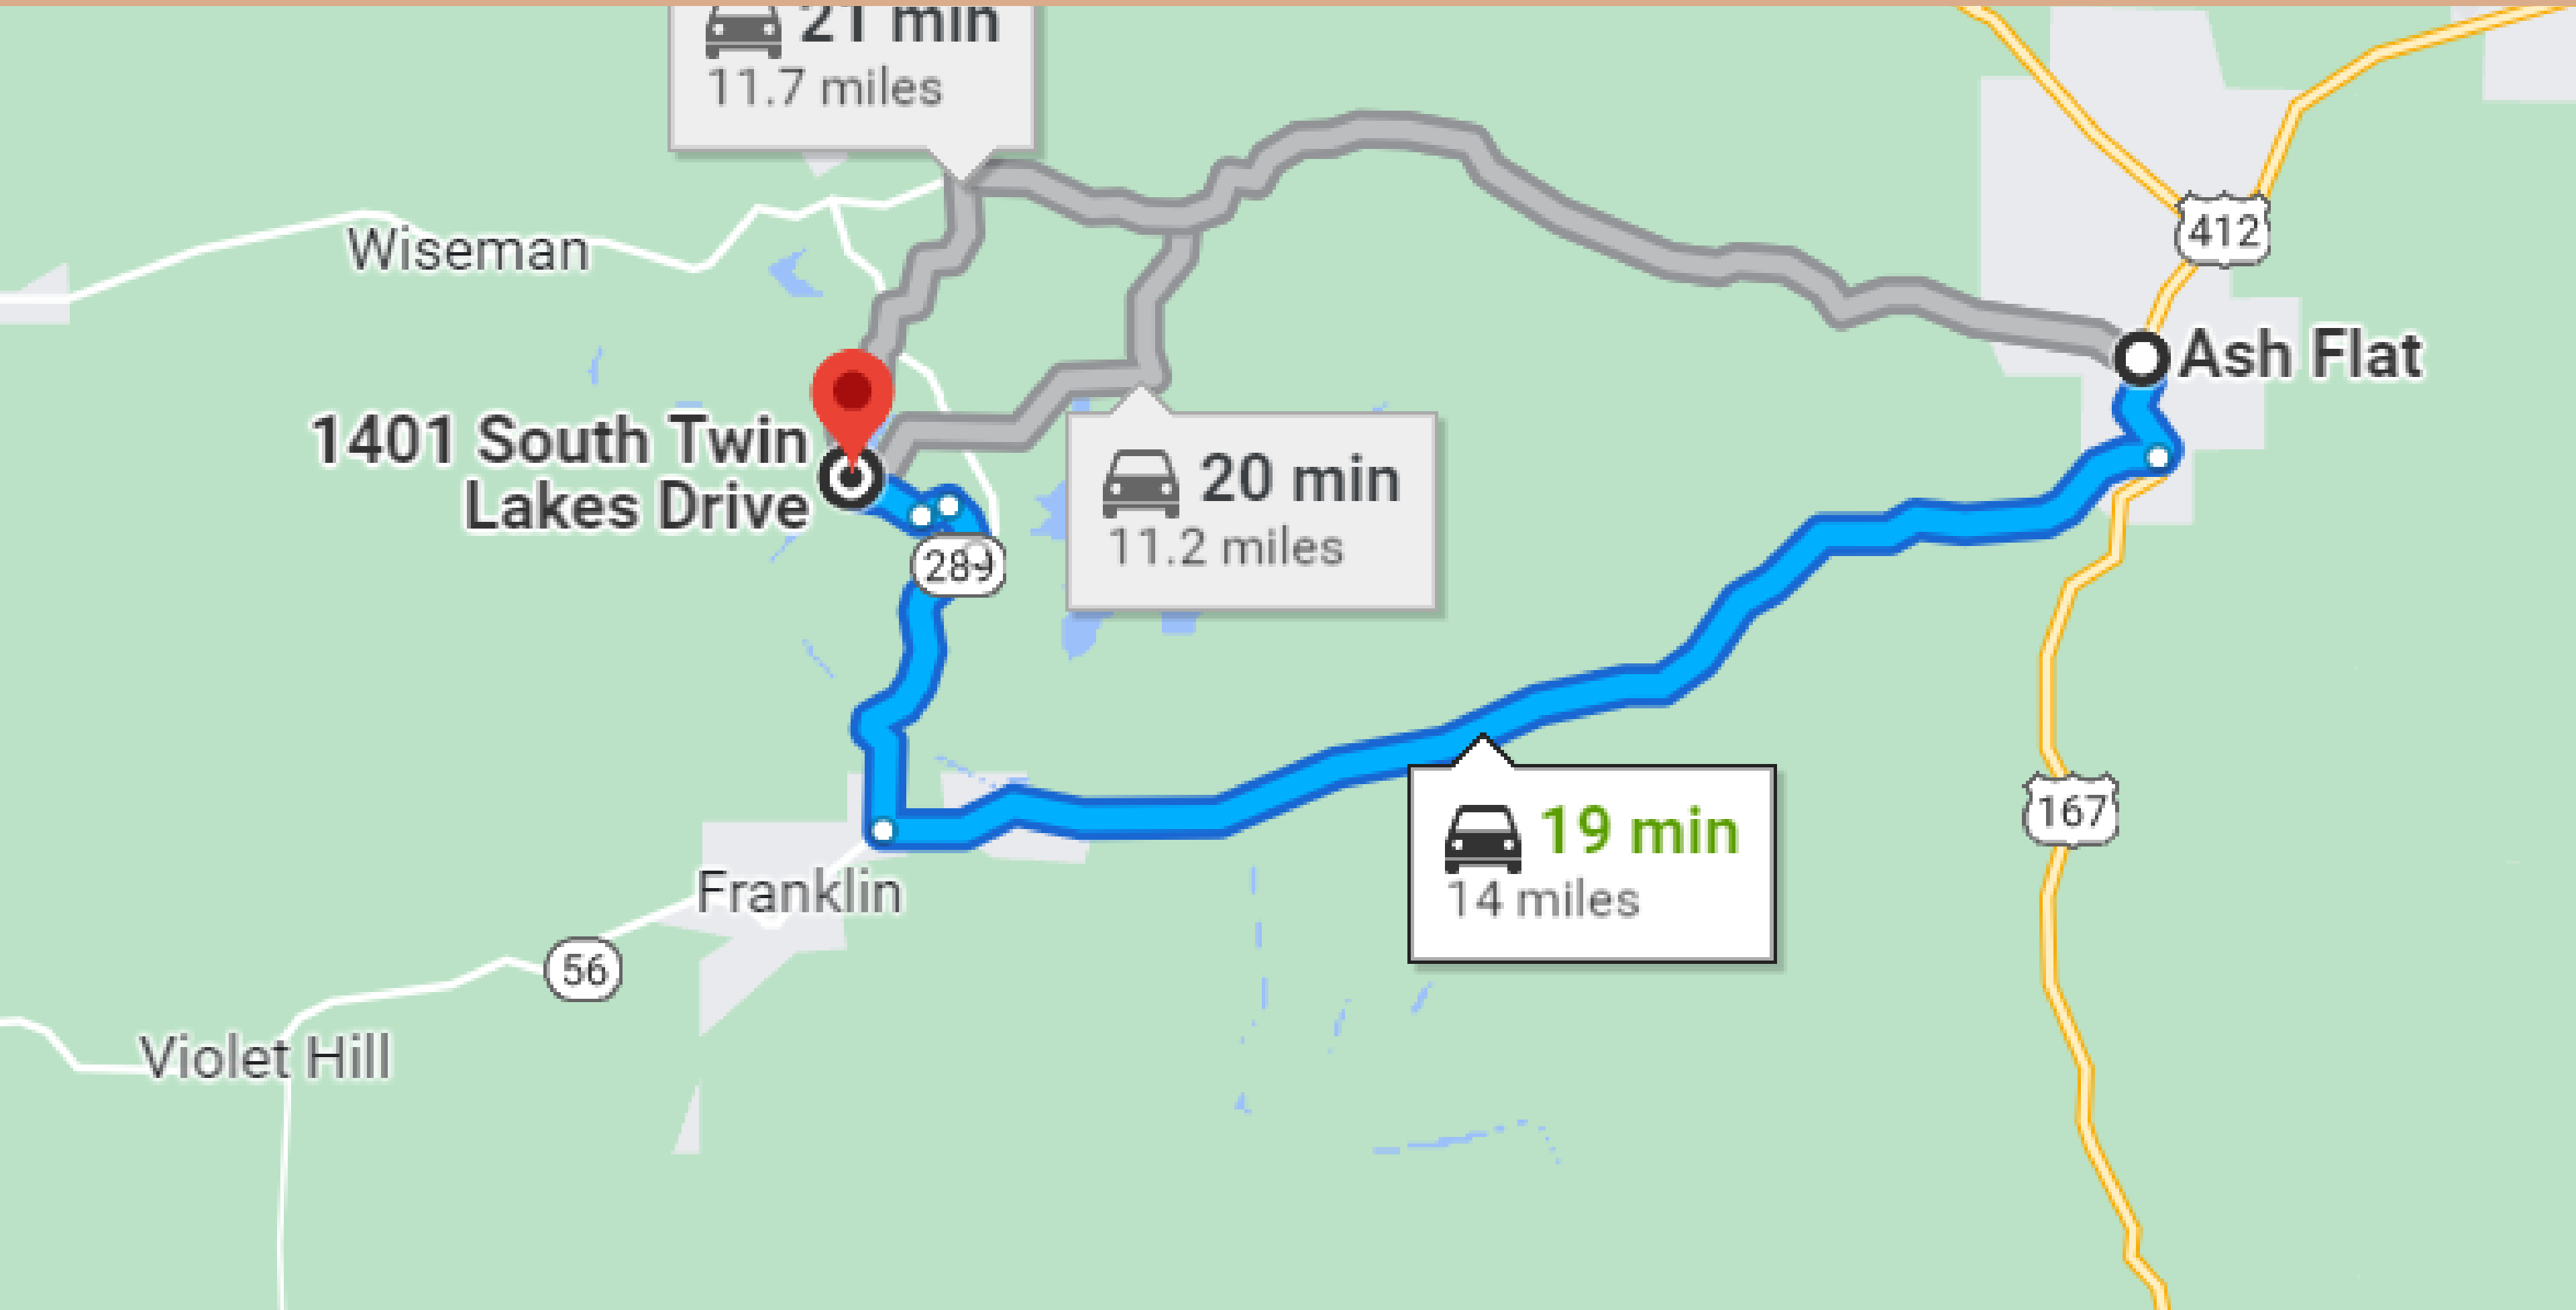

2 HRS & 26 MIN'S DRIVE TO LITTLE ROCK

19-MINUTE DRIVE TO ASH FLAT TOWN

3-MINUTE DRIVE TO HORSESHOE BEND TOWN

Vito's Asian kitchen 

Crown Lake Pier 

Horseshoe Bend 

 **3 min**
0.9 miles

1401 South Twin Lakes Drive 

 **3 min**
0.9 miles

289

Crown Lake Resort 

0.60-ACRE IN ARKANSAS

Izard County

OPTION A:

Discounted Cash Price

\$7,995