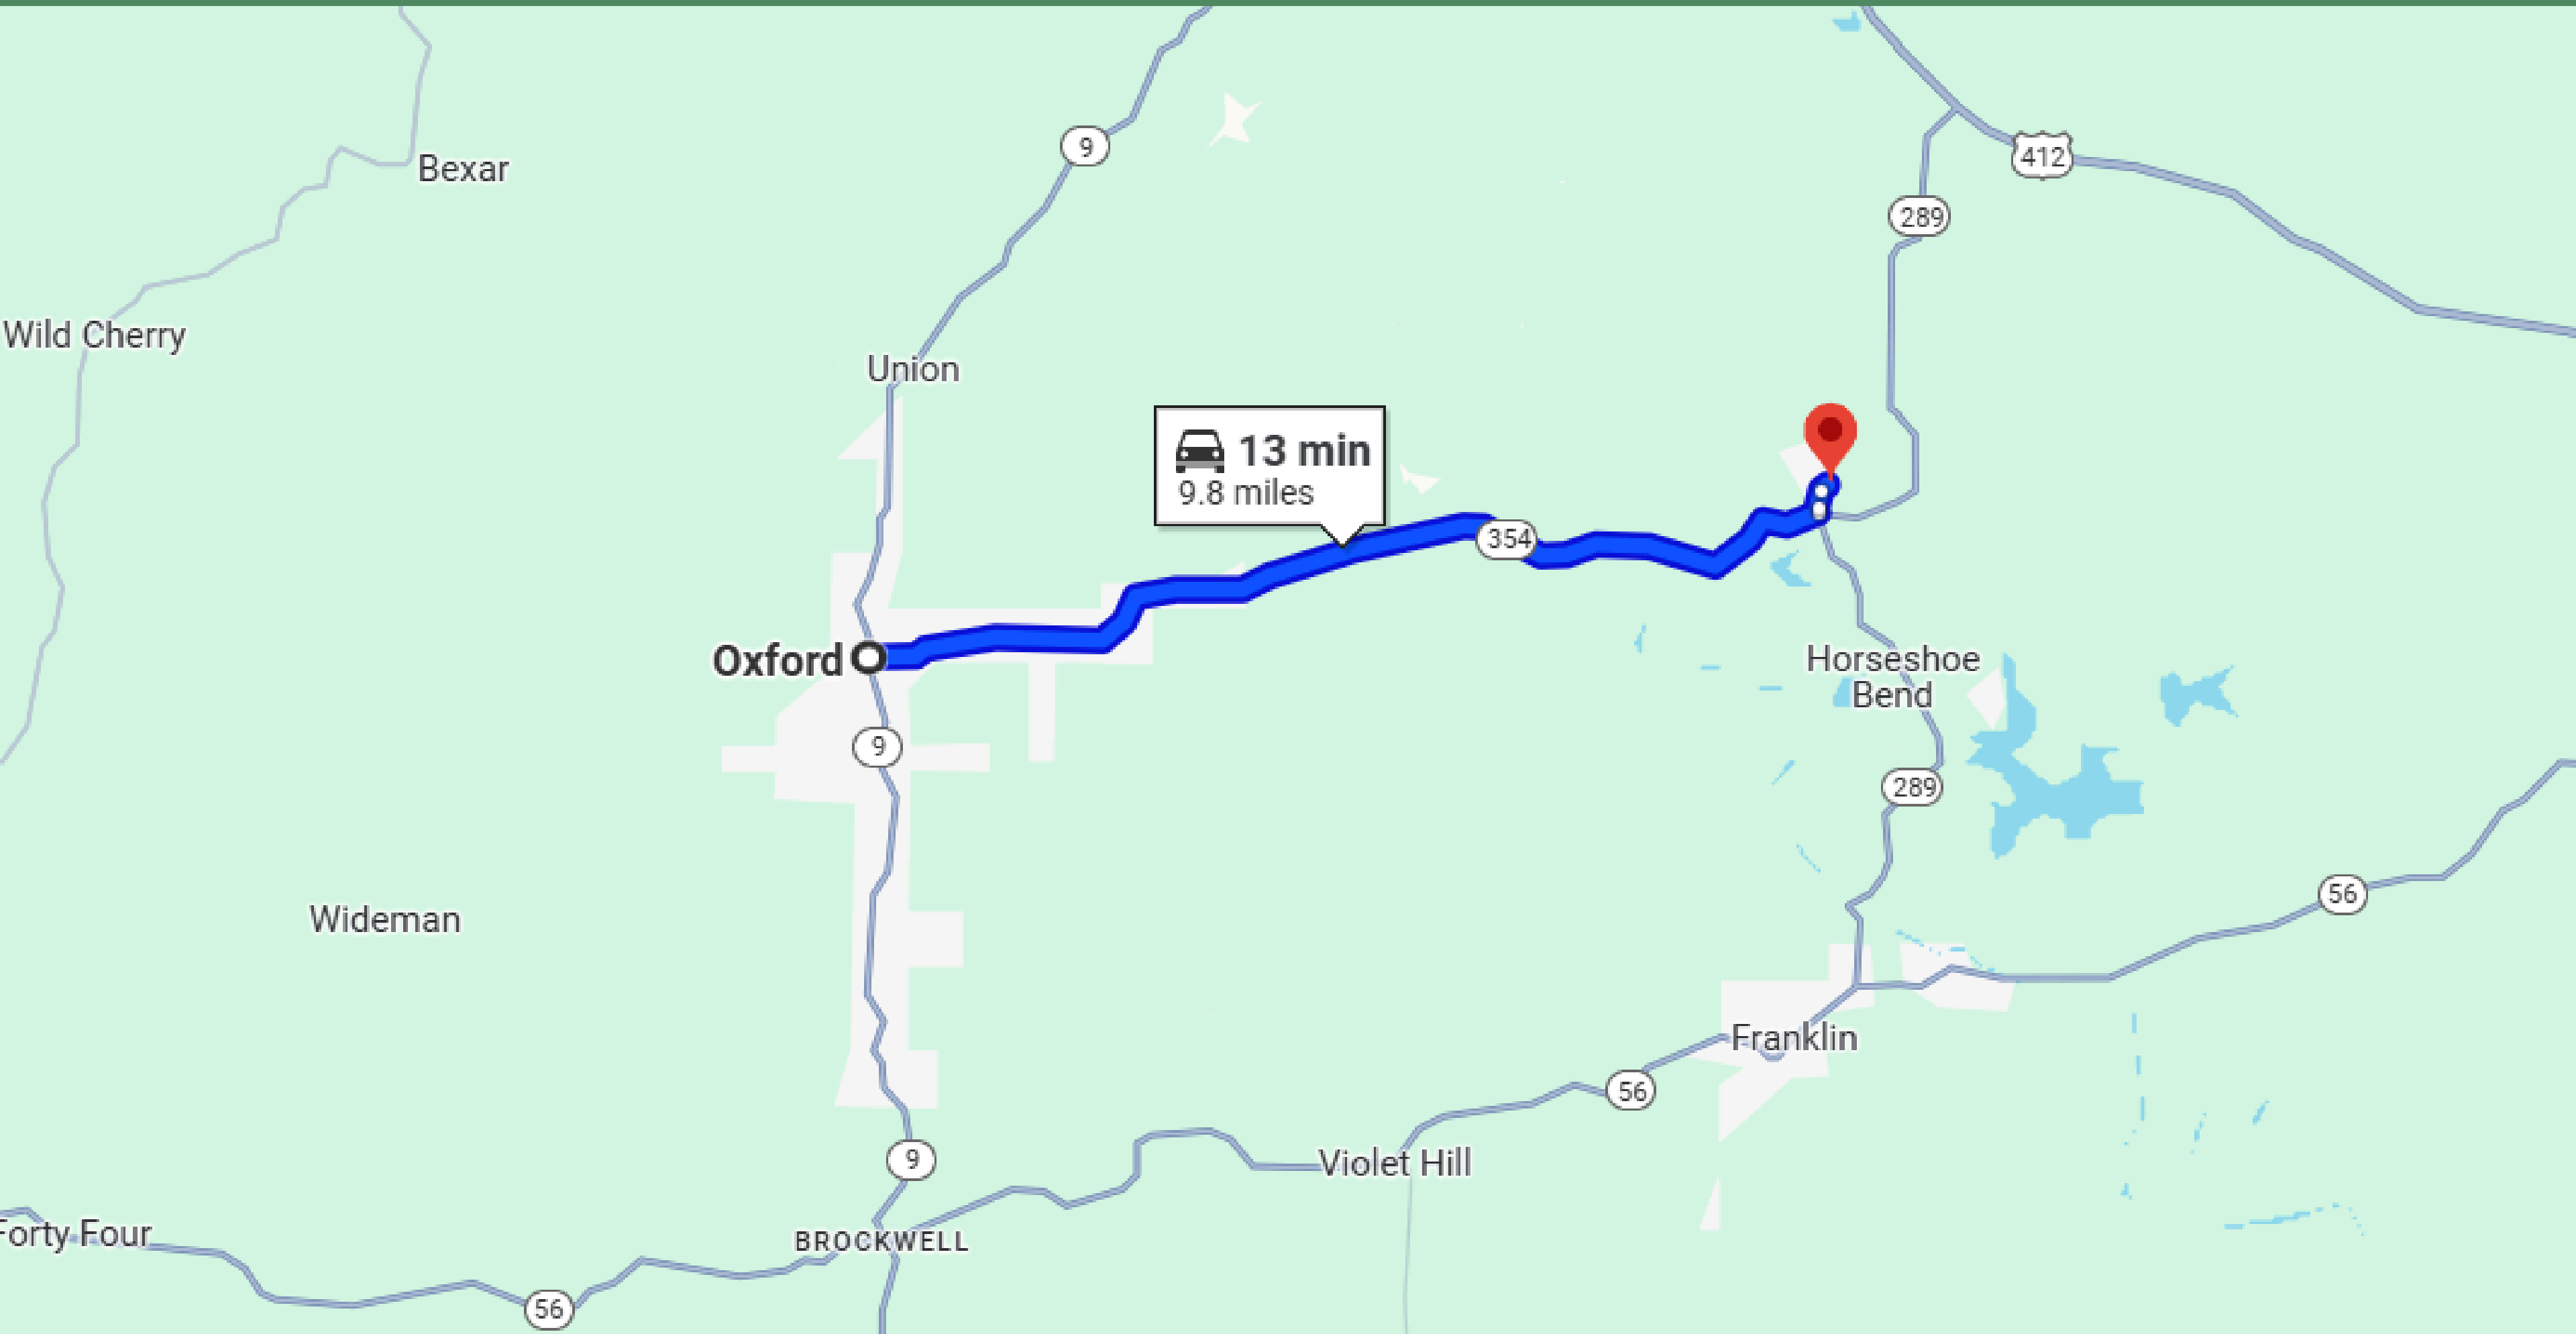

5 MINUTE DRIVE TO HORSESHOE BEND TOWN

 **5 min**
2.1 miles

 Golf on Turkey Mountain

PETERO'S farm 

Diamond Lake Boat Launch 

Crown Lake Resort & Spa 

 Horseshoe Bend

354

354

289

289

Crown Lake

13- MINUTE DRIVE TO OXFORD TOWN

2.5 HRS DRIVE TO LITTLE ROCK