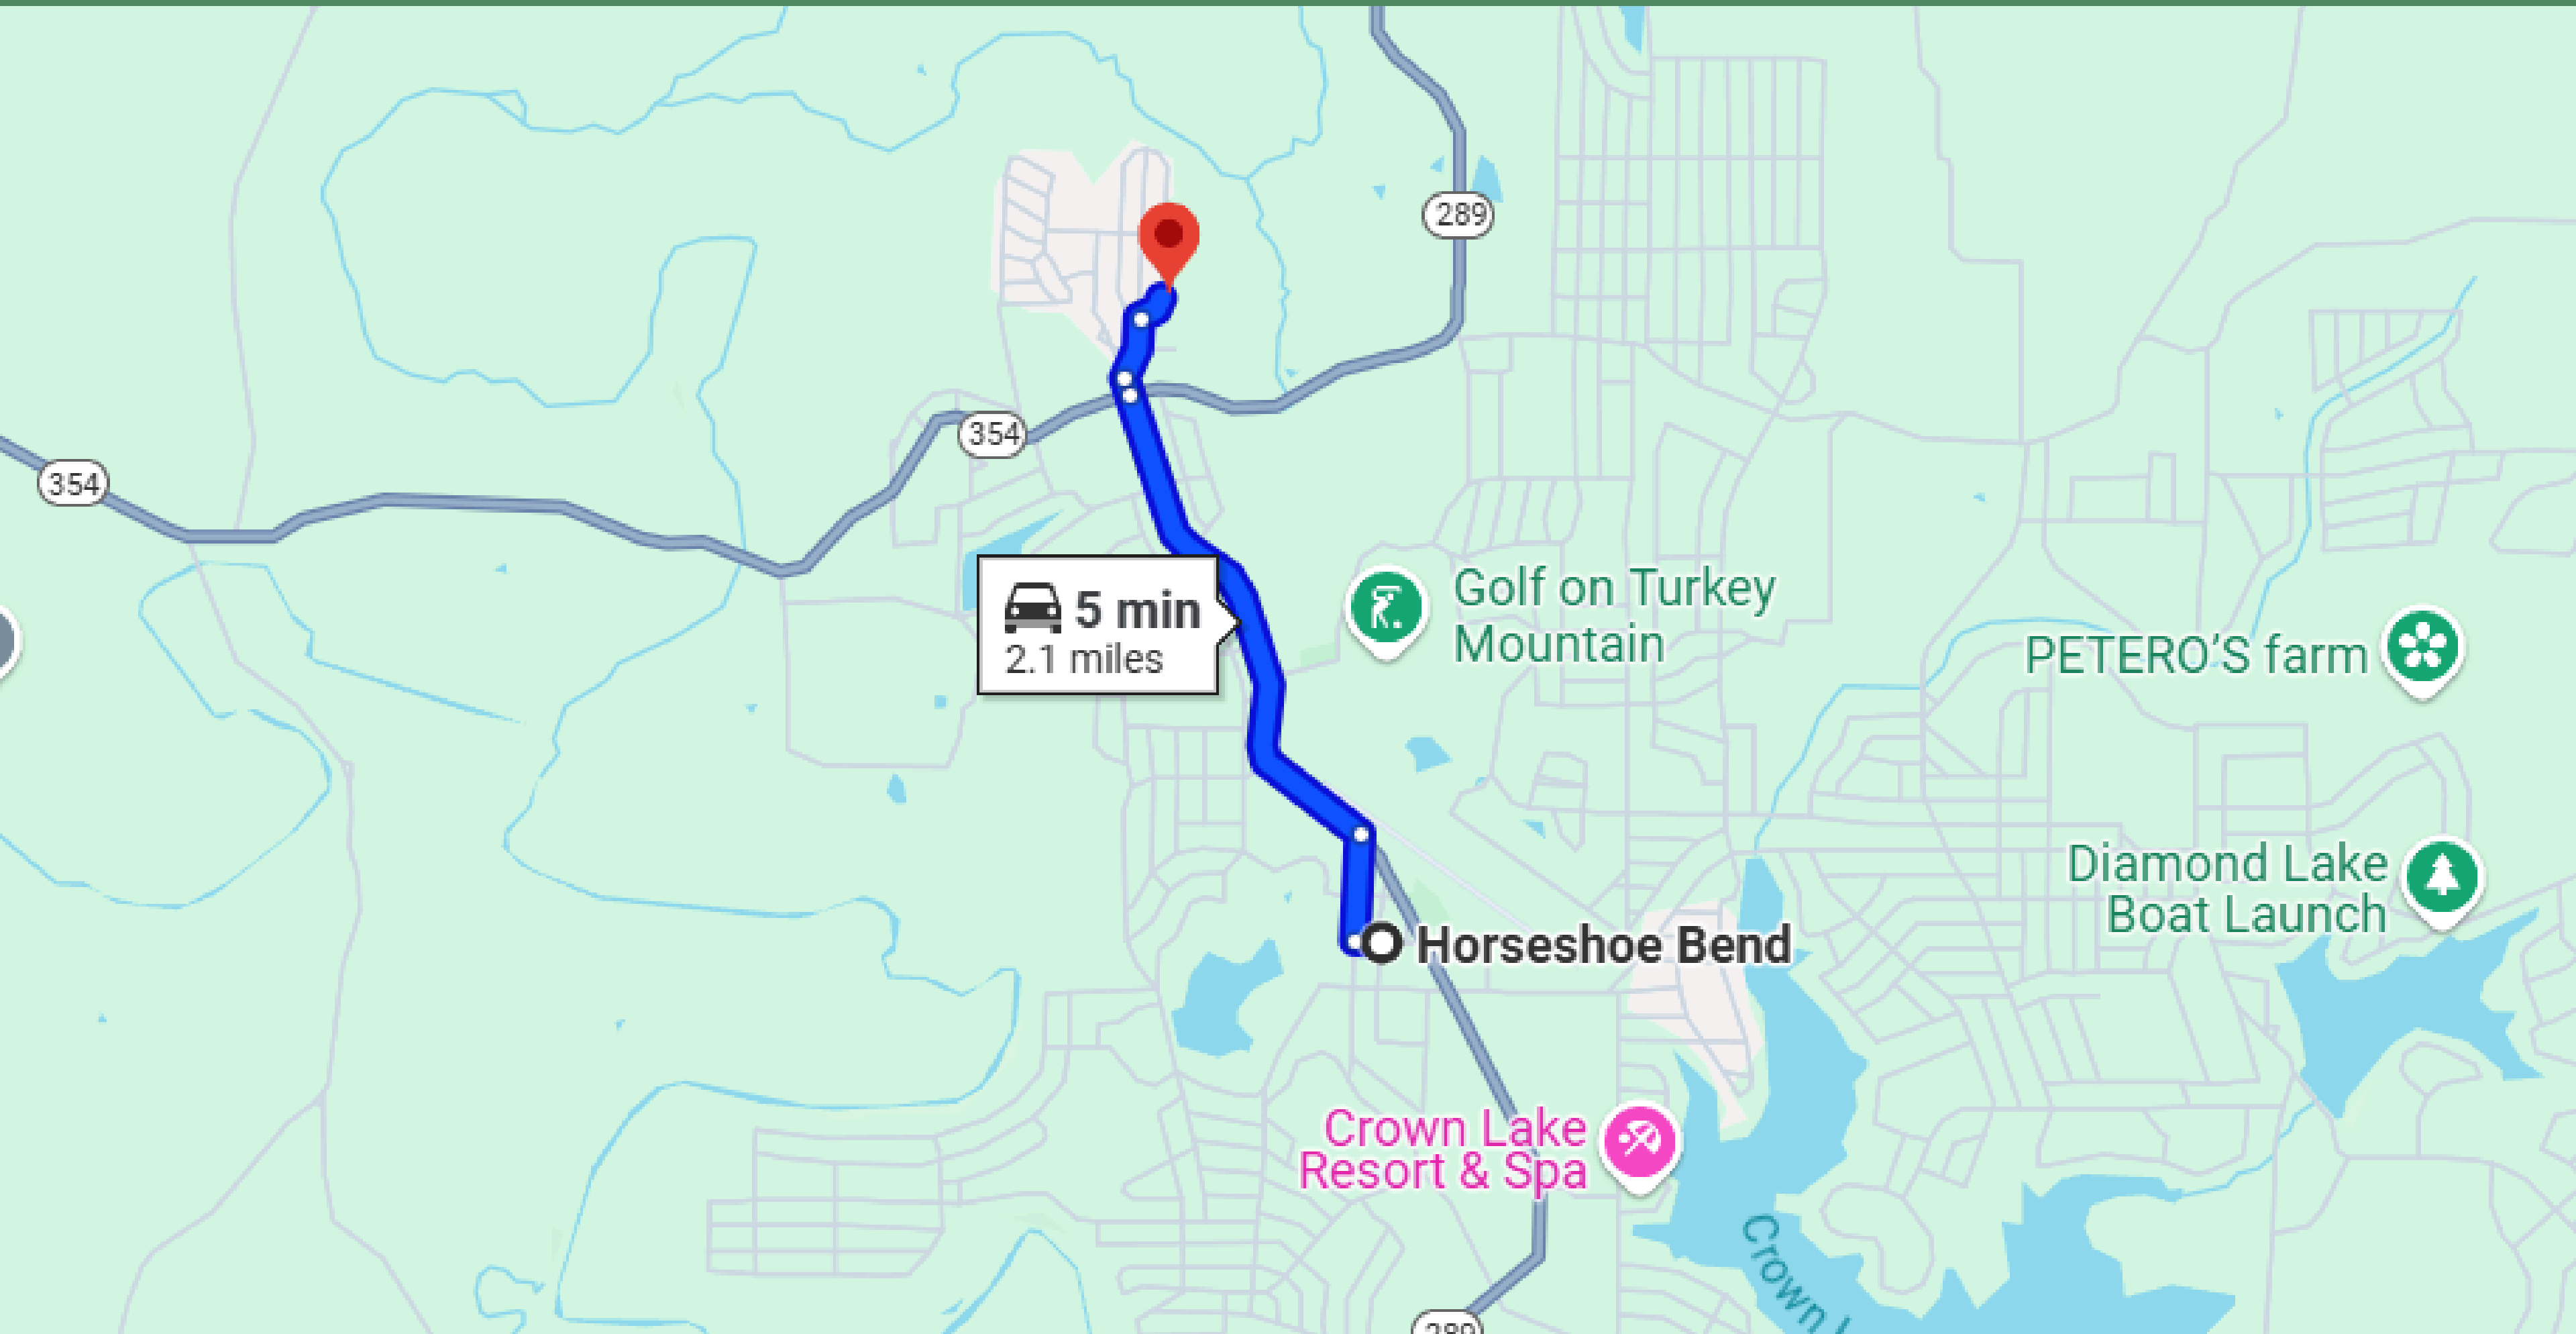

5 MINUTE DRIVE TO HORSESHOE BEND TOWN

 **5 min**
2.1 miles

 Golf on Turkey Mountain

PETERO'S farm 

Diamond Lake Boat Launch 

Crown Lake Resort & Spa 

 Horseshoe Bend

354

354

289

289

Crown Lake

13- MINUTE DRIVE TO OXFORD TOWN

2.5 HRS DRIVE TO LITTLE ROCK