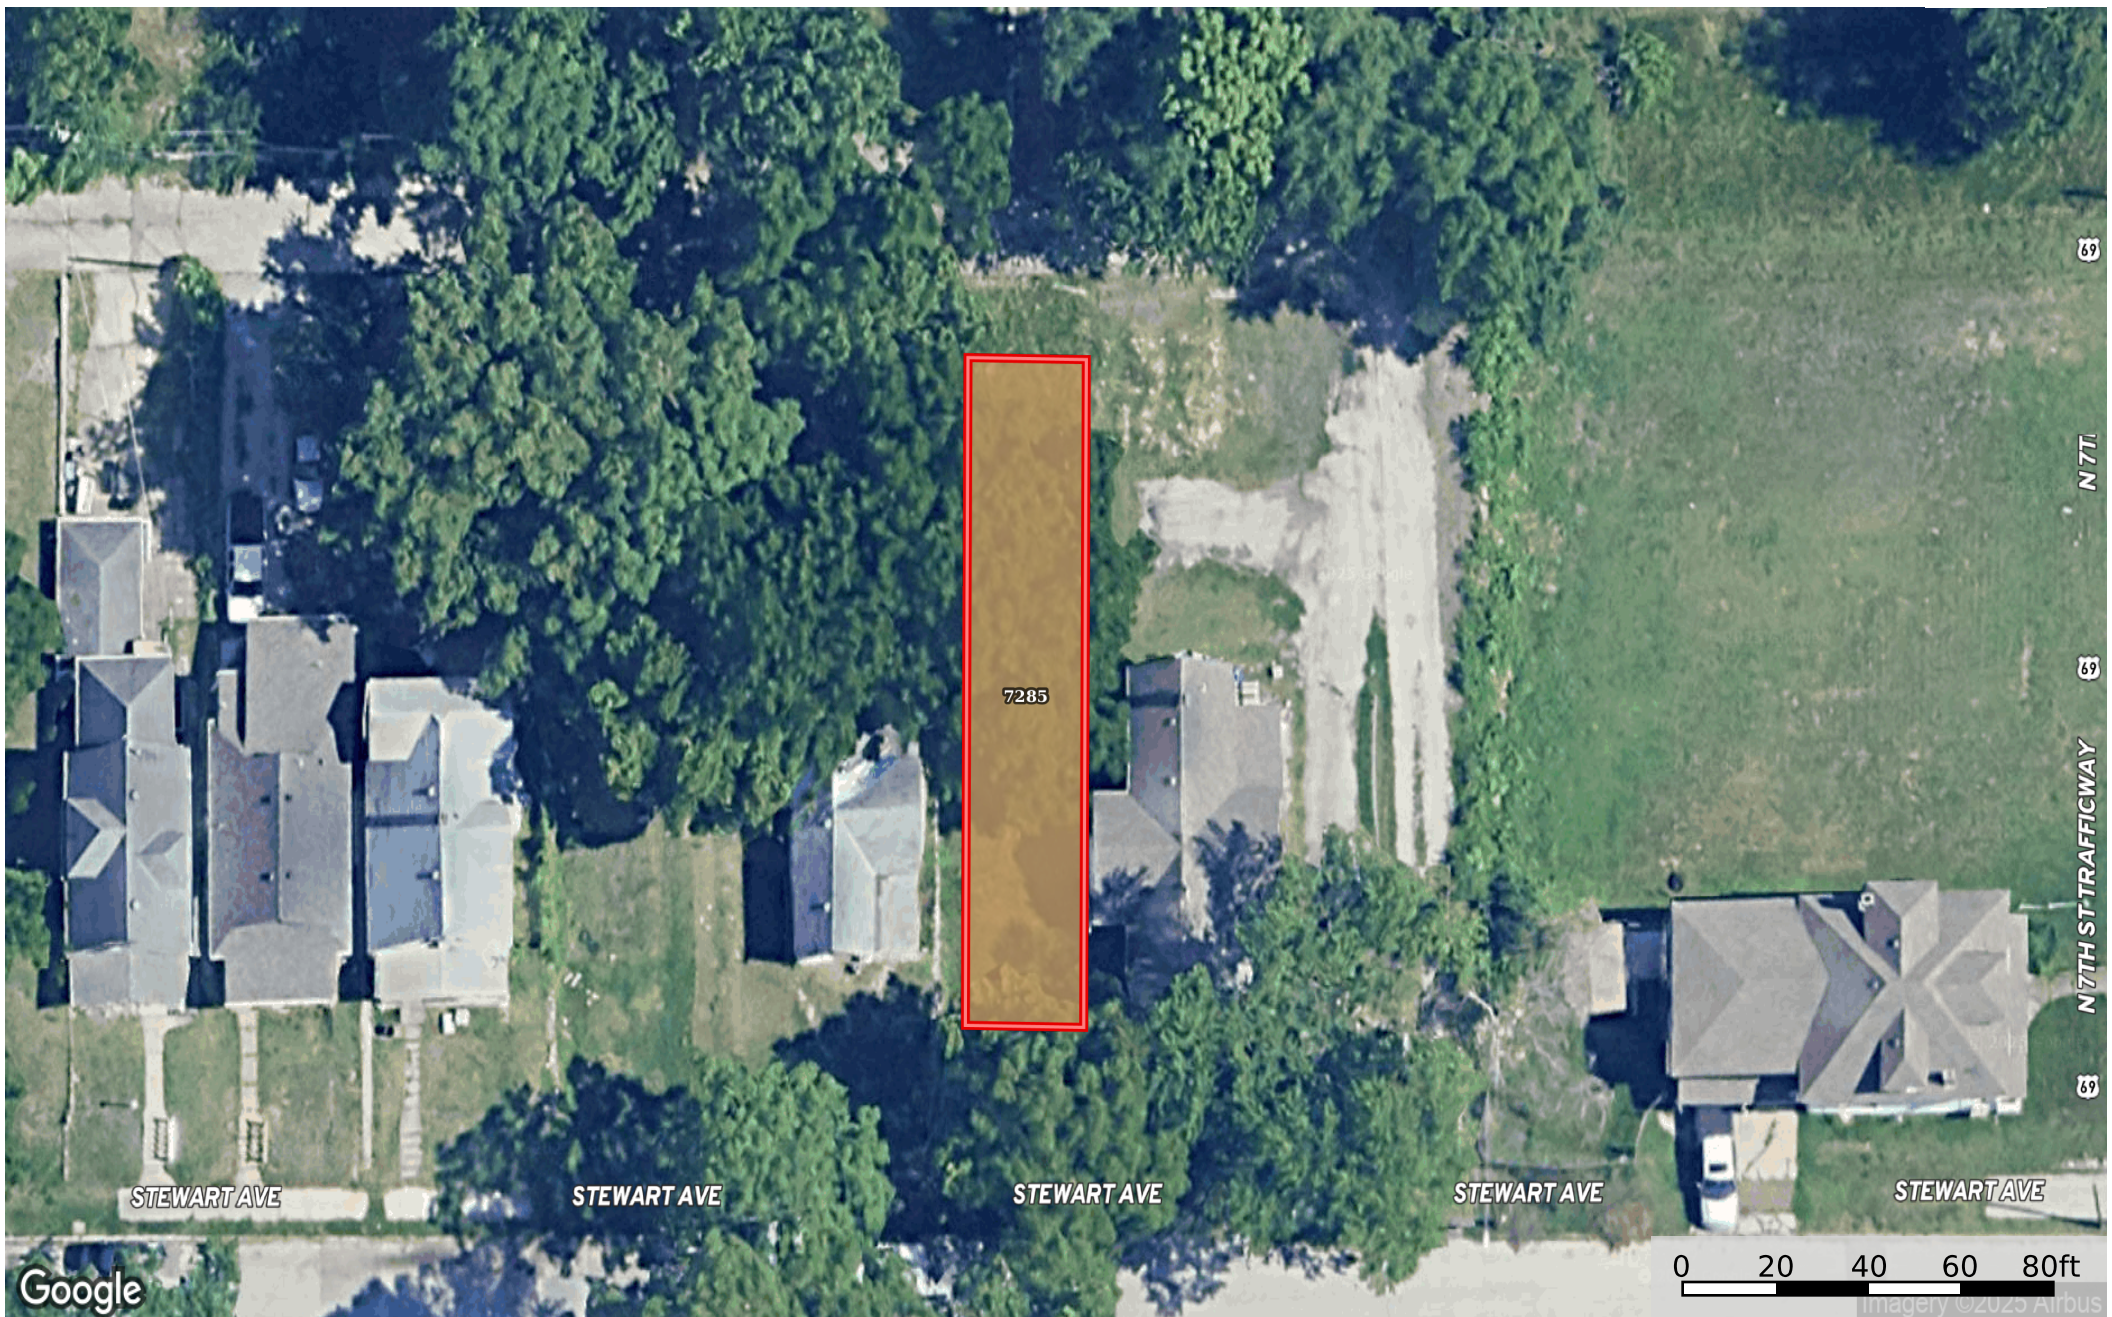

0.07 Acre Kansas City, Wyandotte County, KS 111225
Wyandotte County, Kansas, 0.07 AC +/-

 Boundary

Boundary 0.07 ac

SOIL CODE	SOIL DESCRIPTION	ACRES	%	CPI	NCCPI	CAP
7285	Ladoga silt loam, 3 to 8 percent slopes	0.07	100	0	85	3e
TOTALS		0.07(*)	100%	-	85.0	3

(*) Total acres may differ in the second decimal compared to the sum of each acreage soil. This is due to a round error because we only show the acres of each soil with two decimal.