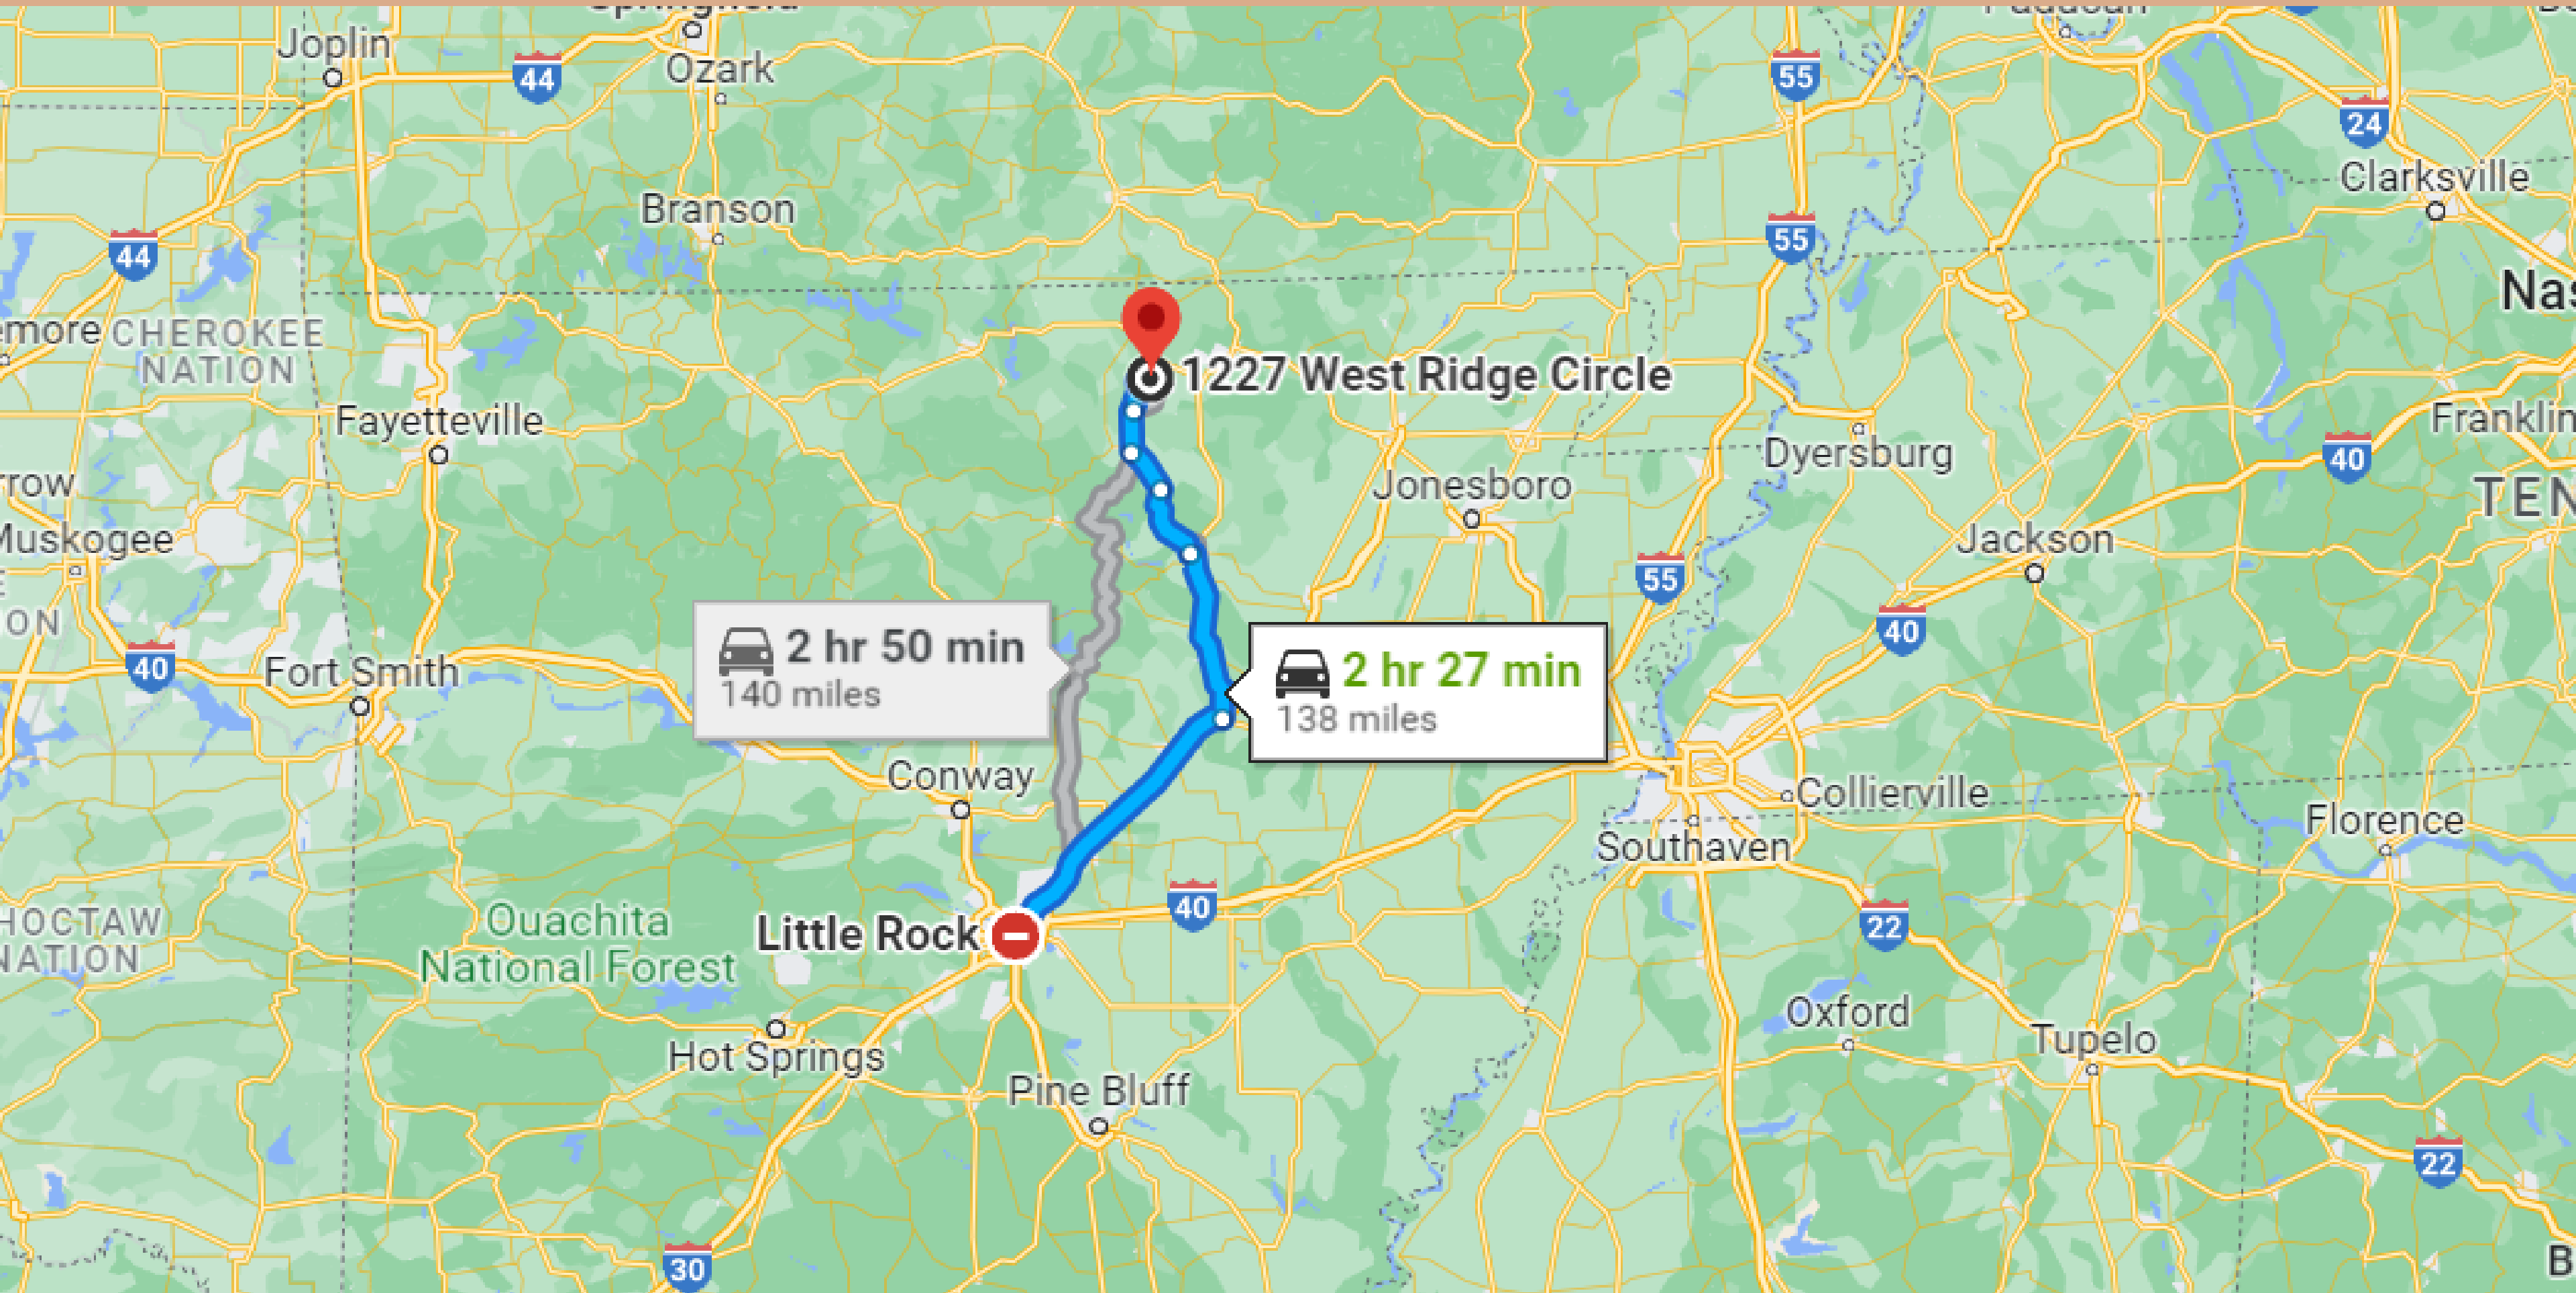

2 HRS & 27 MIN'S DRIVE TO LITTLE ROCK

14-MINUTE DRIVE TO OXFORD TOWN

11-MINUTE DRIVE TO FRANKLIN TOWN