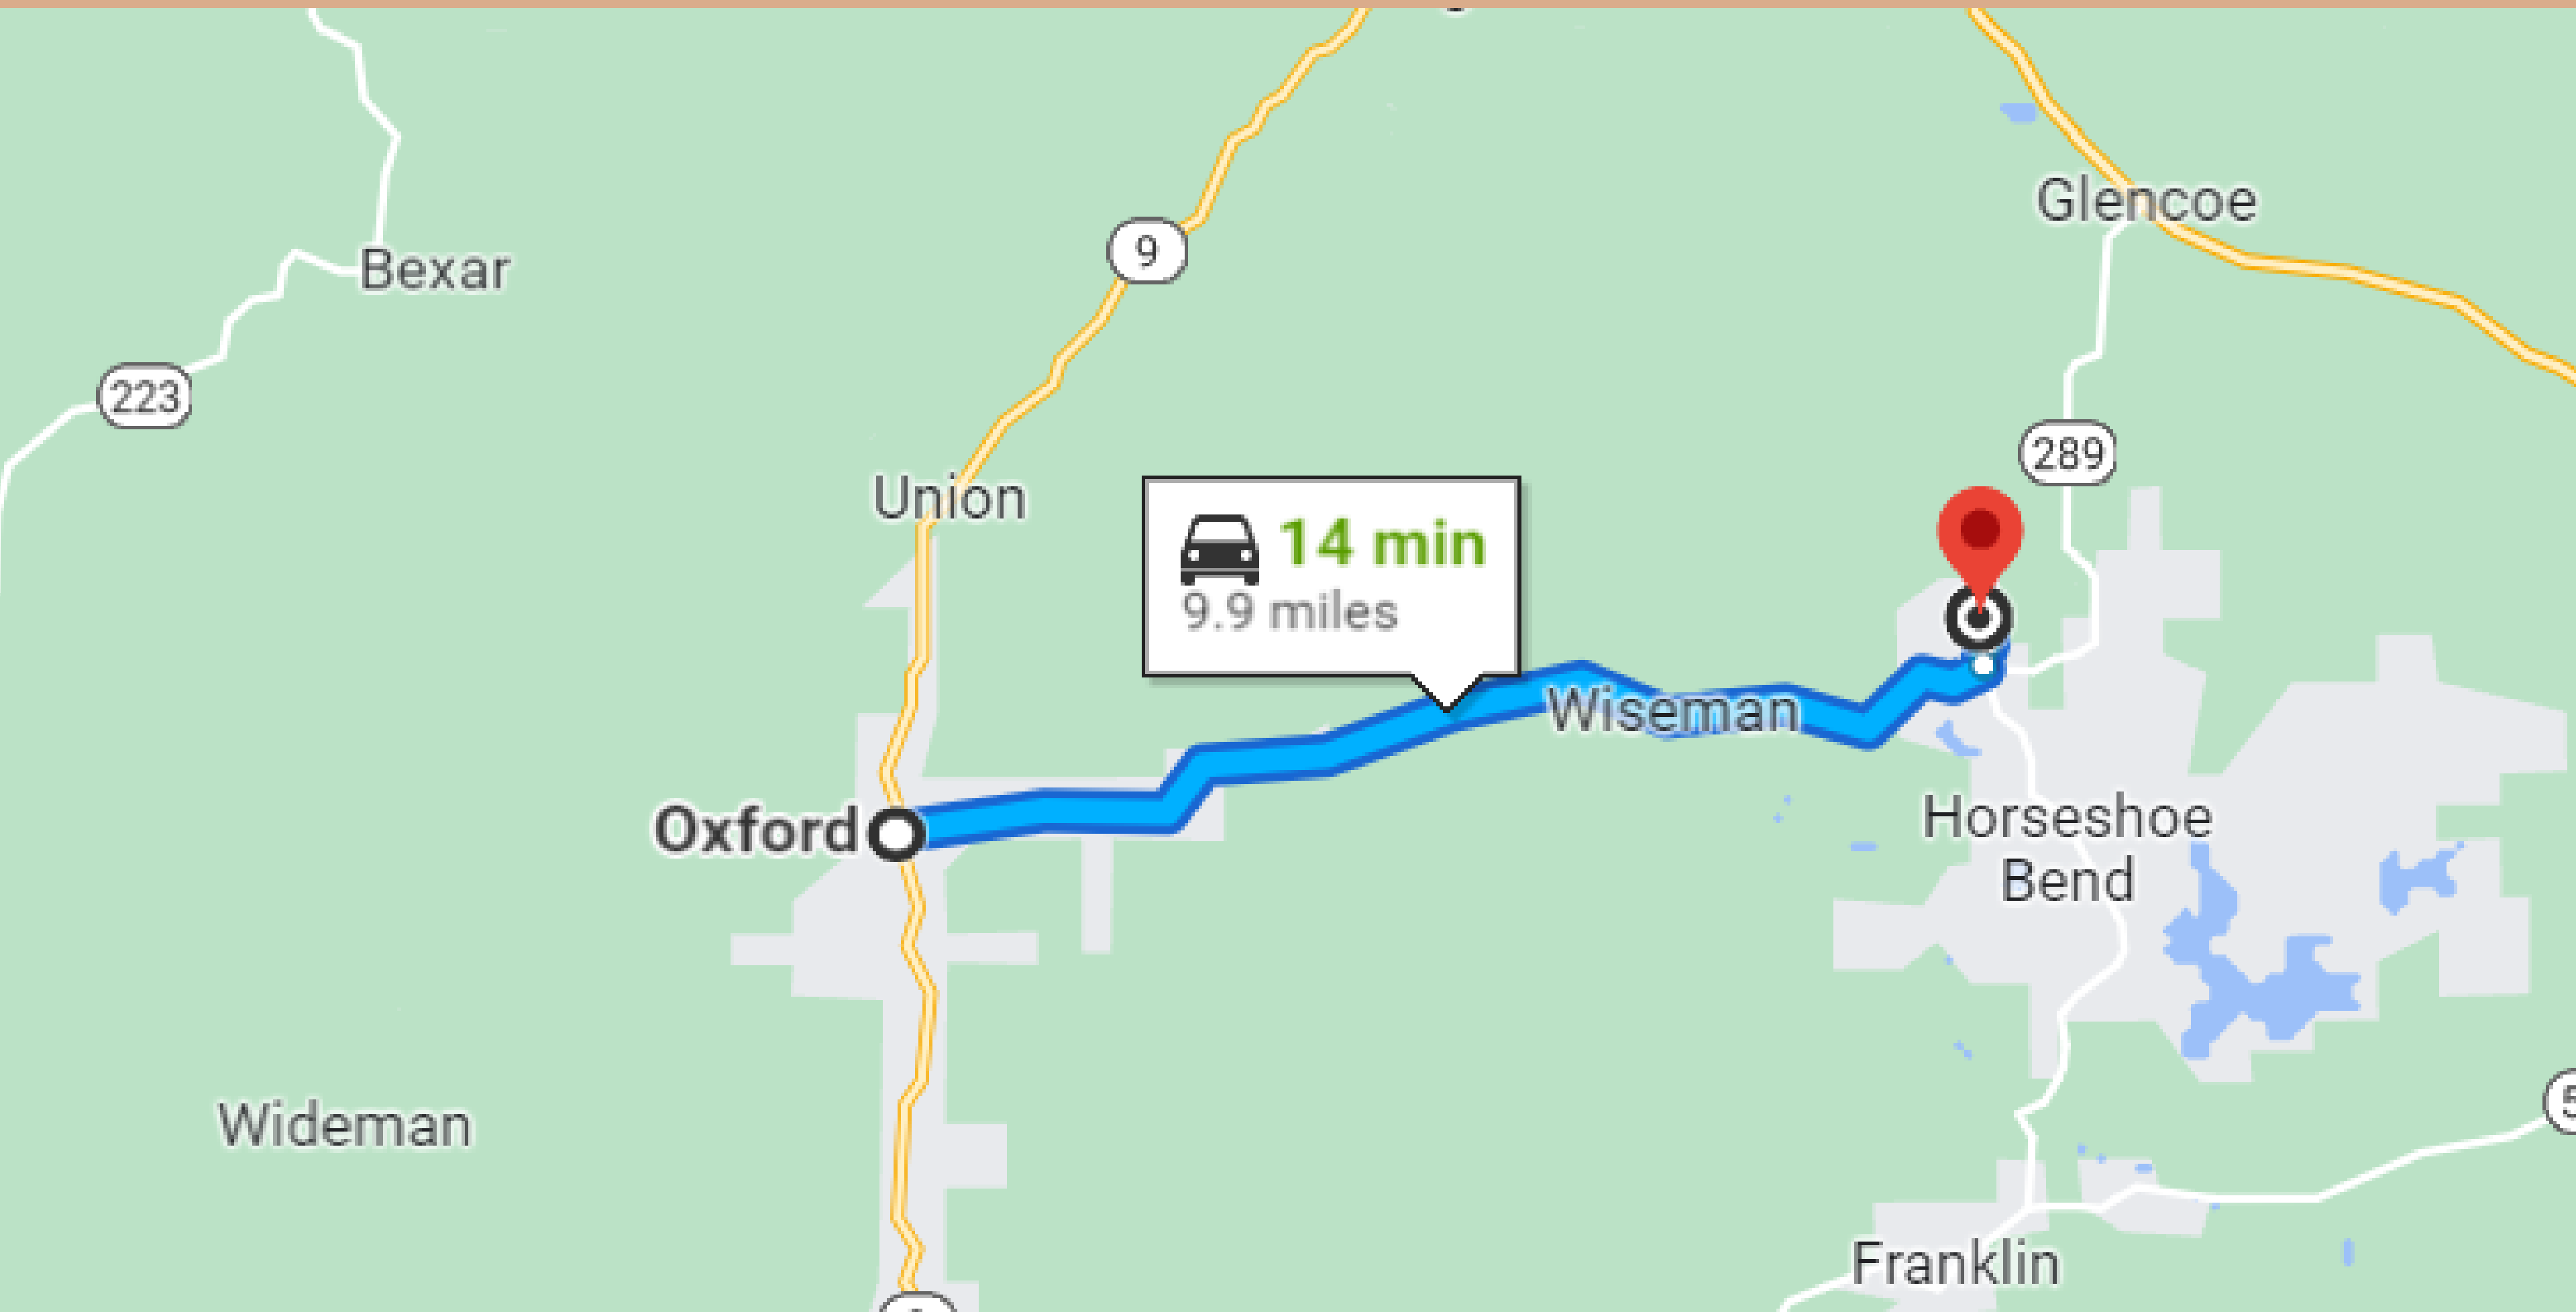

2 HRS & 27 MIN'S DRIVE TO LITTLE ROCK

14-MINUTE DRIVE TO OXFORD TOWN

11-MINUTE DRIVE TO FRANKLIN TOWN