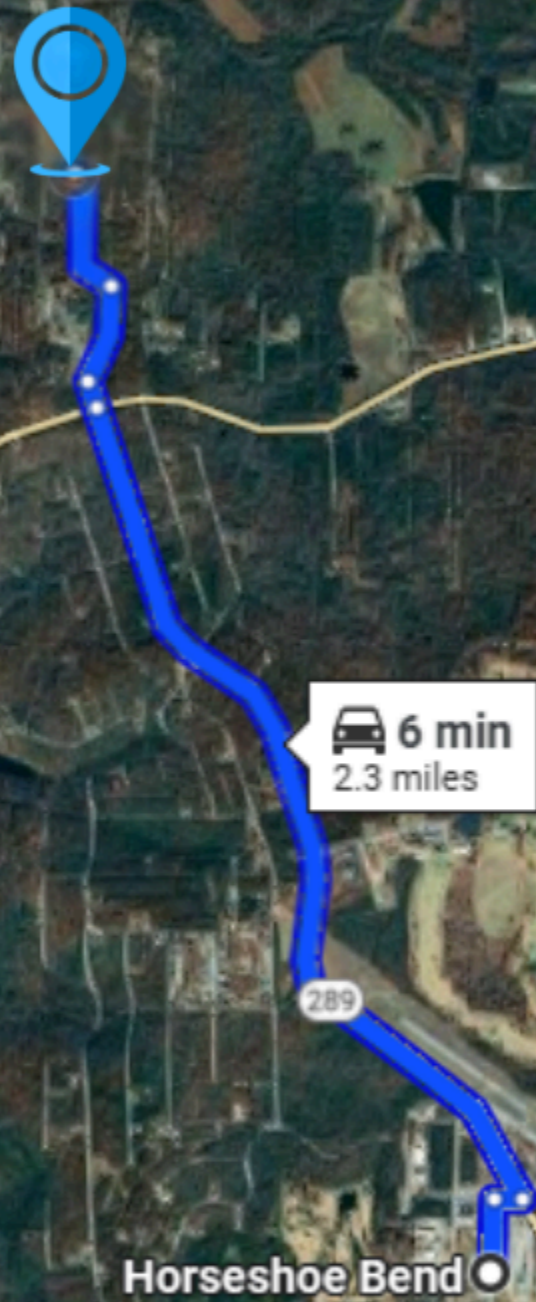

TOWN VIEW

The Church of Jesus Christ of Latter...

Wiseman

Horseshoe Bend

Diamond Lake Boat Launch

Crown Lake Resort & Spa

Box Hound Marina Resort & RV Park

Crown Lake

Myron Baptist Church

Property

COUNTY VIEW

Property

KEY ACCESS ROUTES

The  property is located on West ridge Circle, with convenient access via Cardinal Road, US 412, US 167, and E Arkansas 56, making it highly accessible.

ROAD ACCESS TO THE PROPERTY

- 0.4 miles to the left is the property.
- The road is in cement paved.

DRIVING DIRECTIONS

PETERO'S farm 

Diamond Lake Boat Launch 

Diamond Lake

Head north on 3rd St, right on Commerce St, left on AR-289 N, straight on N Bend Dr, right on Ridge Cir, then left on the 2nd cross street to W Ridge Cir. The  property is on the left.