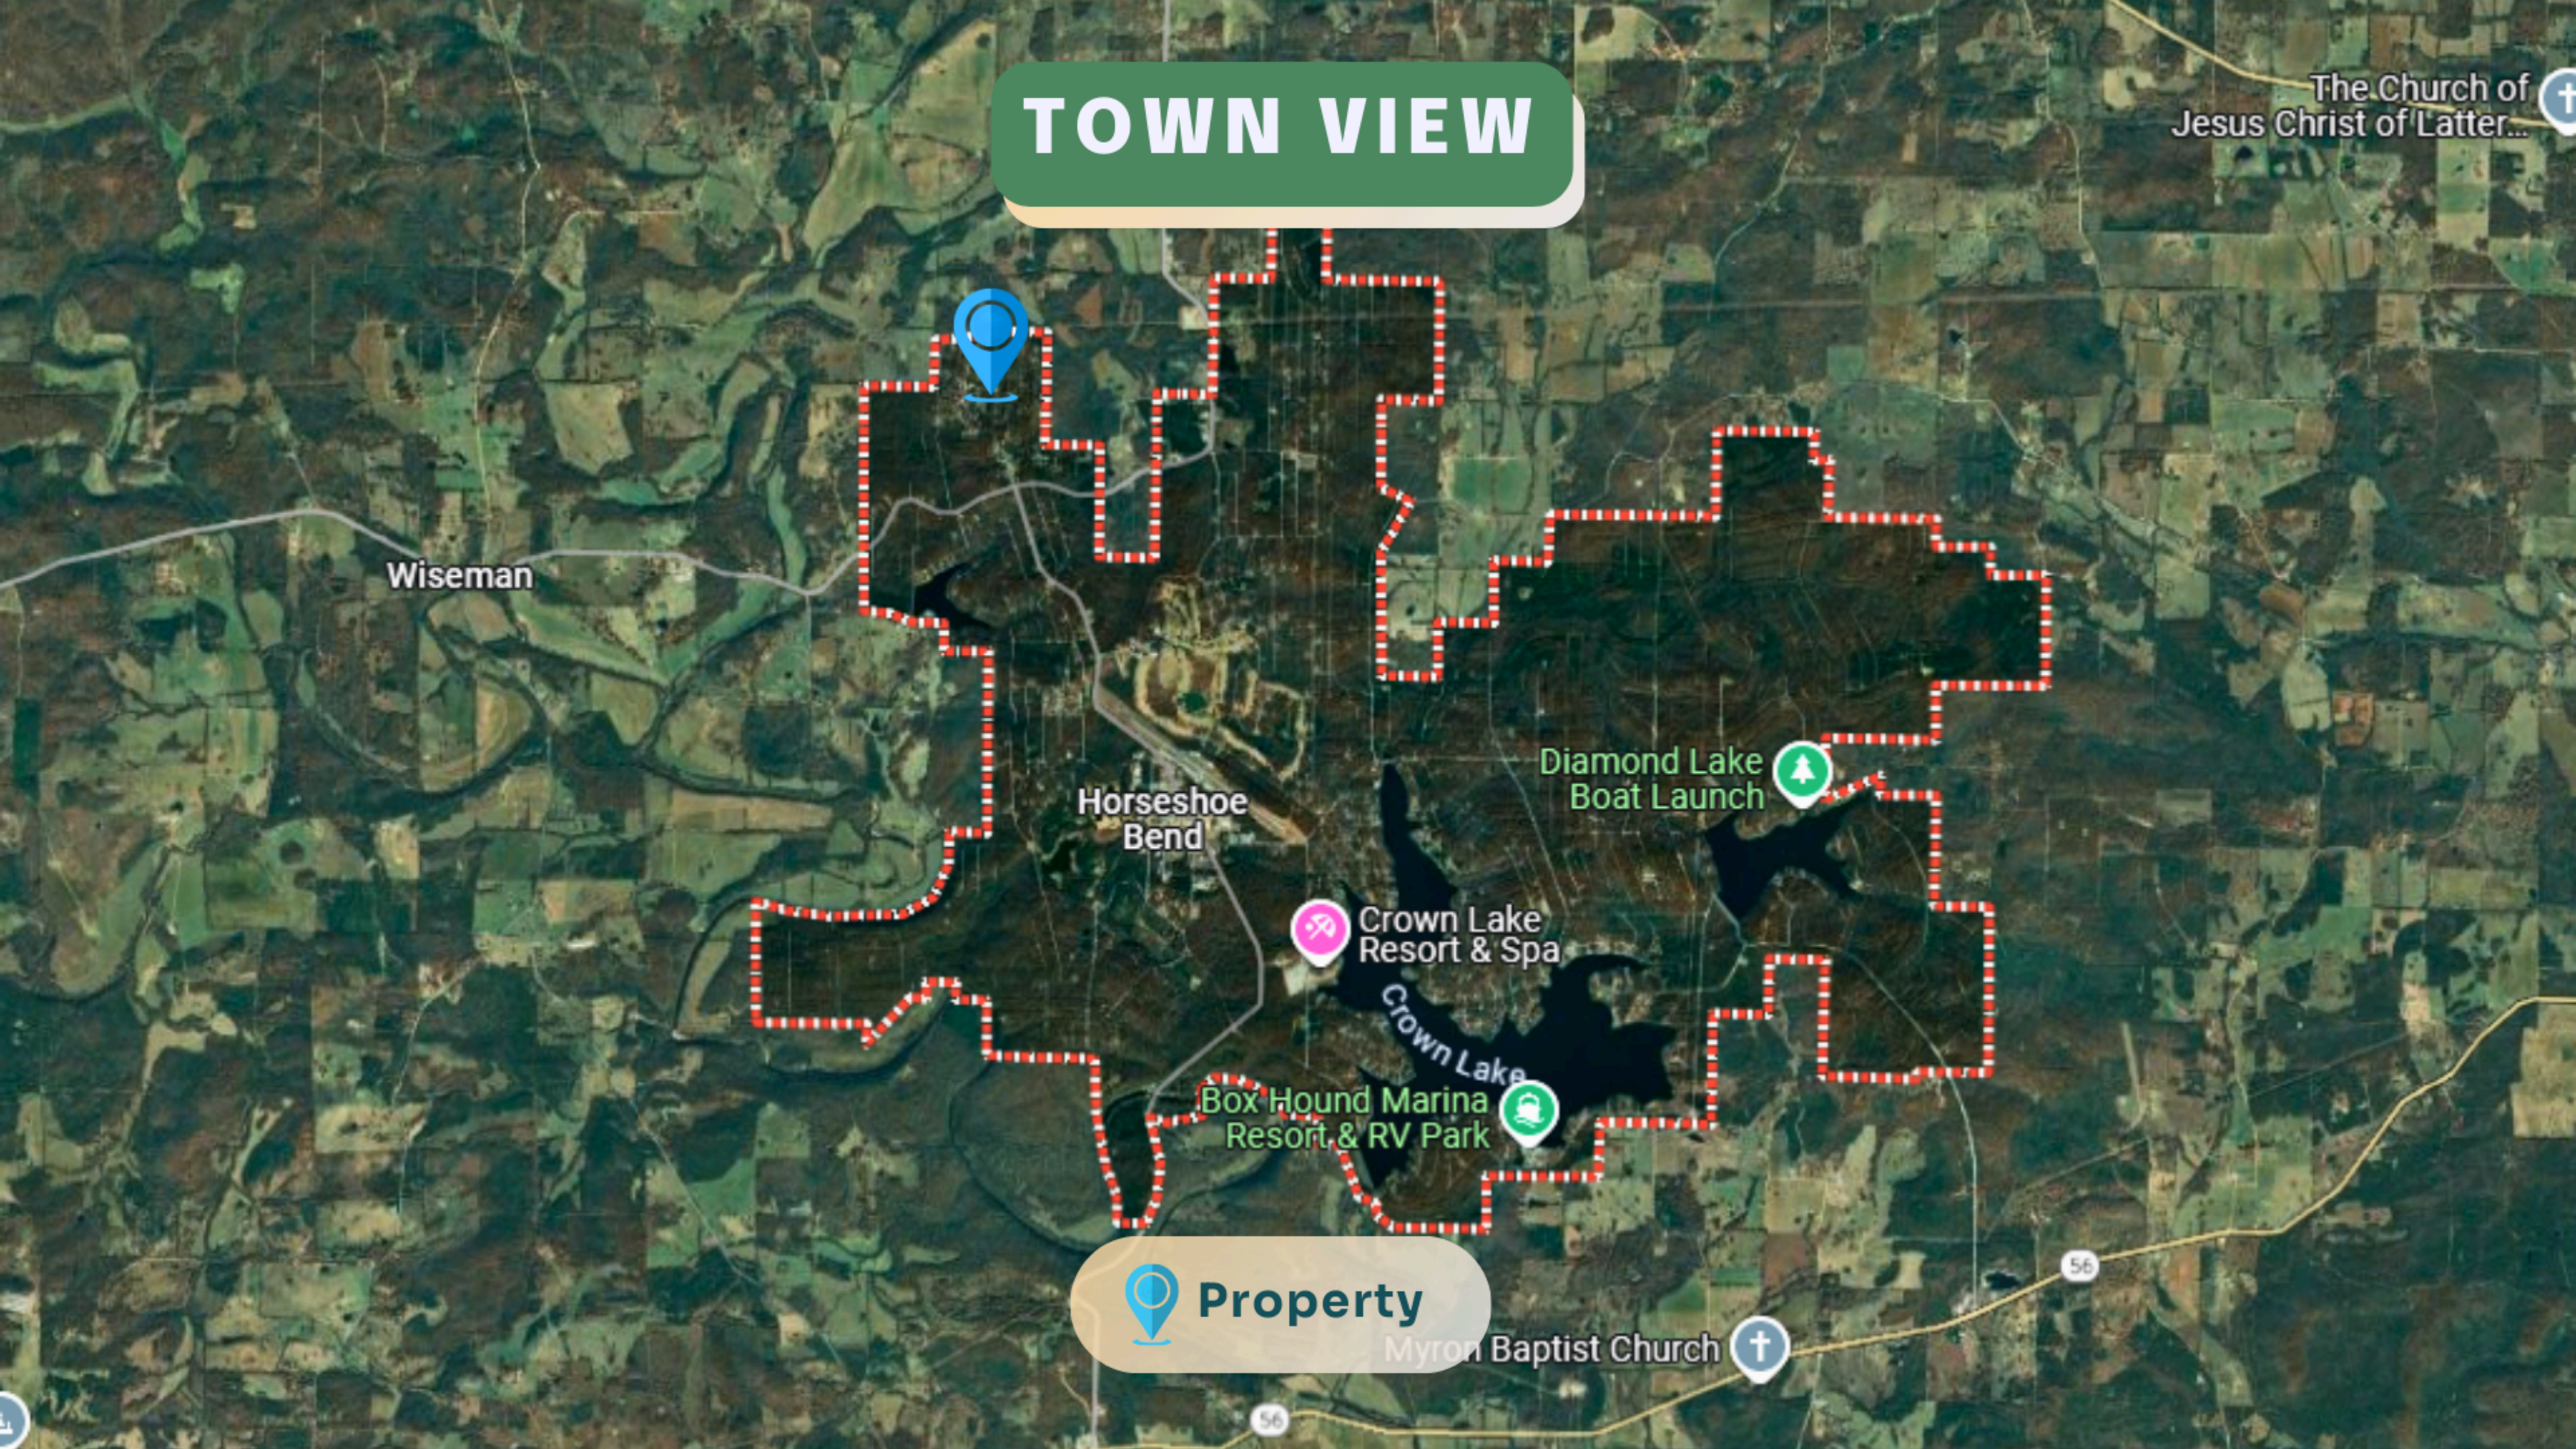

TOWN VIEW

The Church of Jesus Christ of Latter...

Wiseman

Horseshoe Bend

Diamond Lake Boat Launch

Crown Lake Resort & Spa

Box Hound Marina Resort & RV Park

Crown Lake

Myron Baptist Church

Property

COUNTY VIEW

Property

KEY ACCESS ROUTES

The  property is located on West ridge Circle, with convenient access via Cardinal Road, US 412, US 167, and E Arkansas 56, making it highly accessible.

ROAD ACCESS TO THE PROPERTY

- 0.4 miles to the left is the property.
- The road is in cement paved.

DRIVING DIRECTIONS

PETERO'S farm 

Diamond Lake Boat Launch 

Diamond Lake

Head north on 3rd St, right on Commerce St, left on AR-289 N, straight on N Bend Dr, right on Ridge Cir, then left on the 2nd cross street to W Ridge Cir. The  property is on the left.