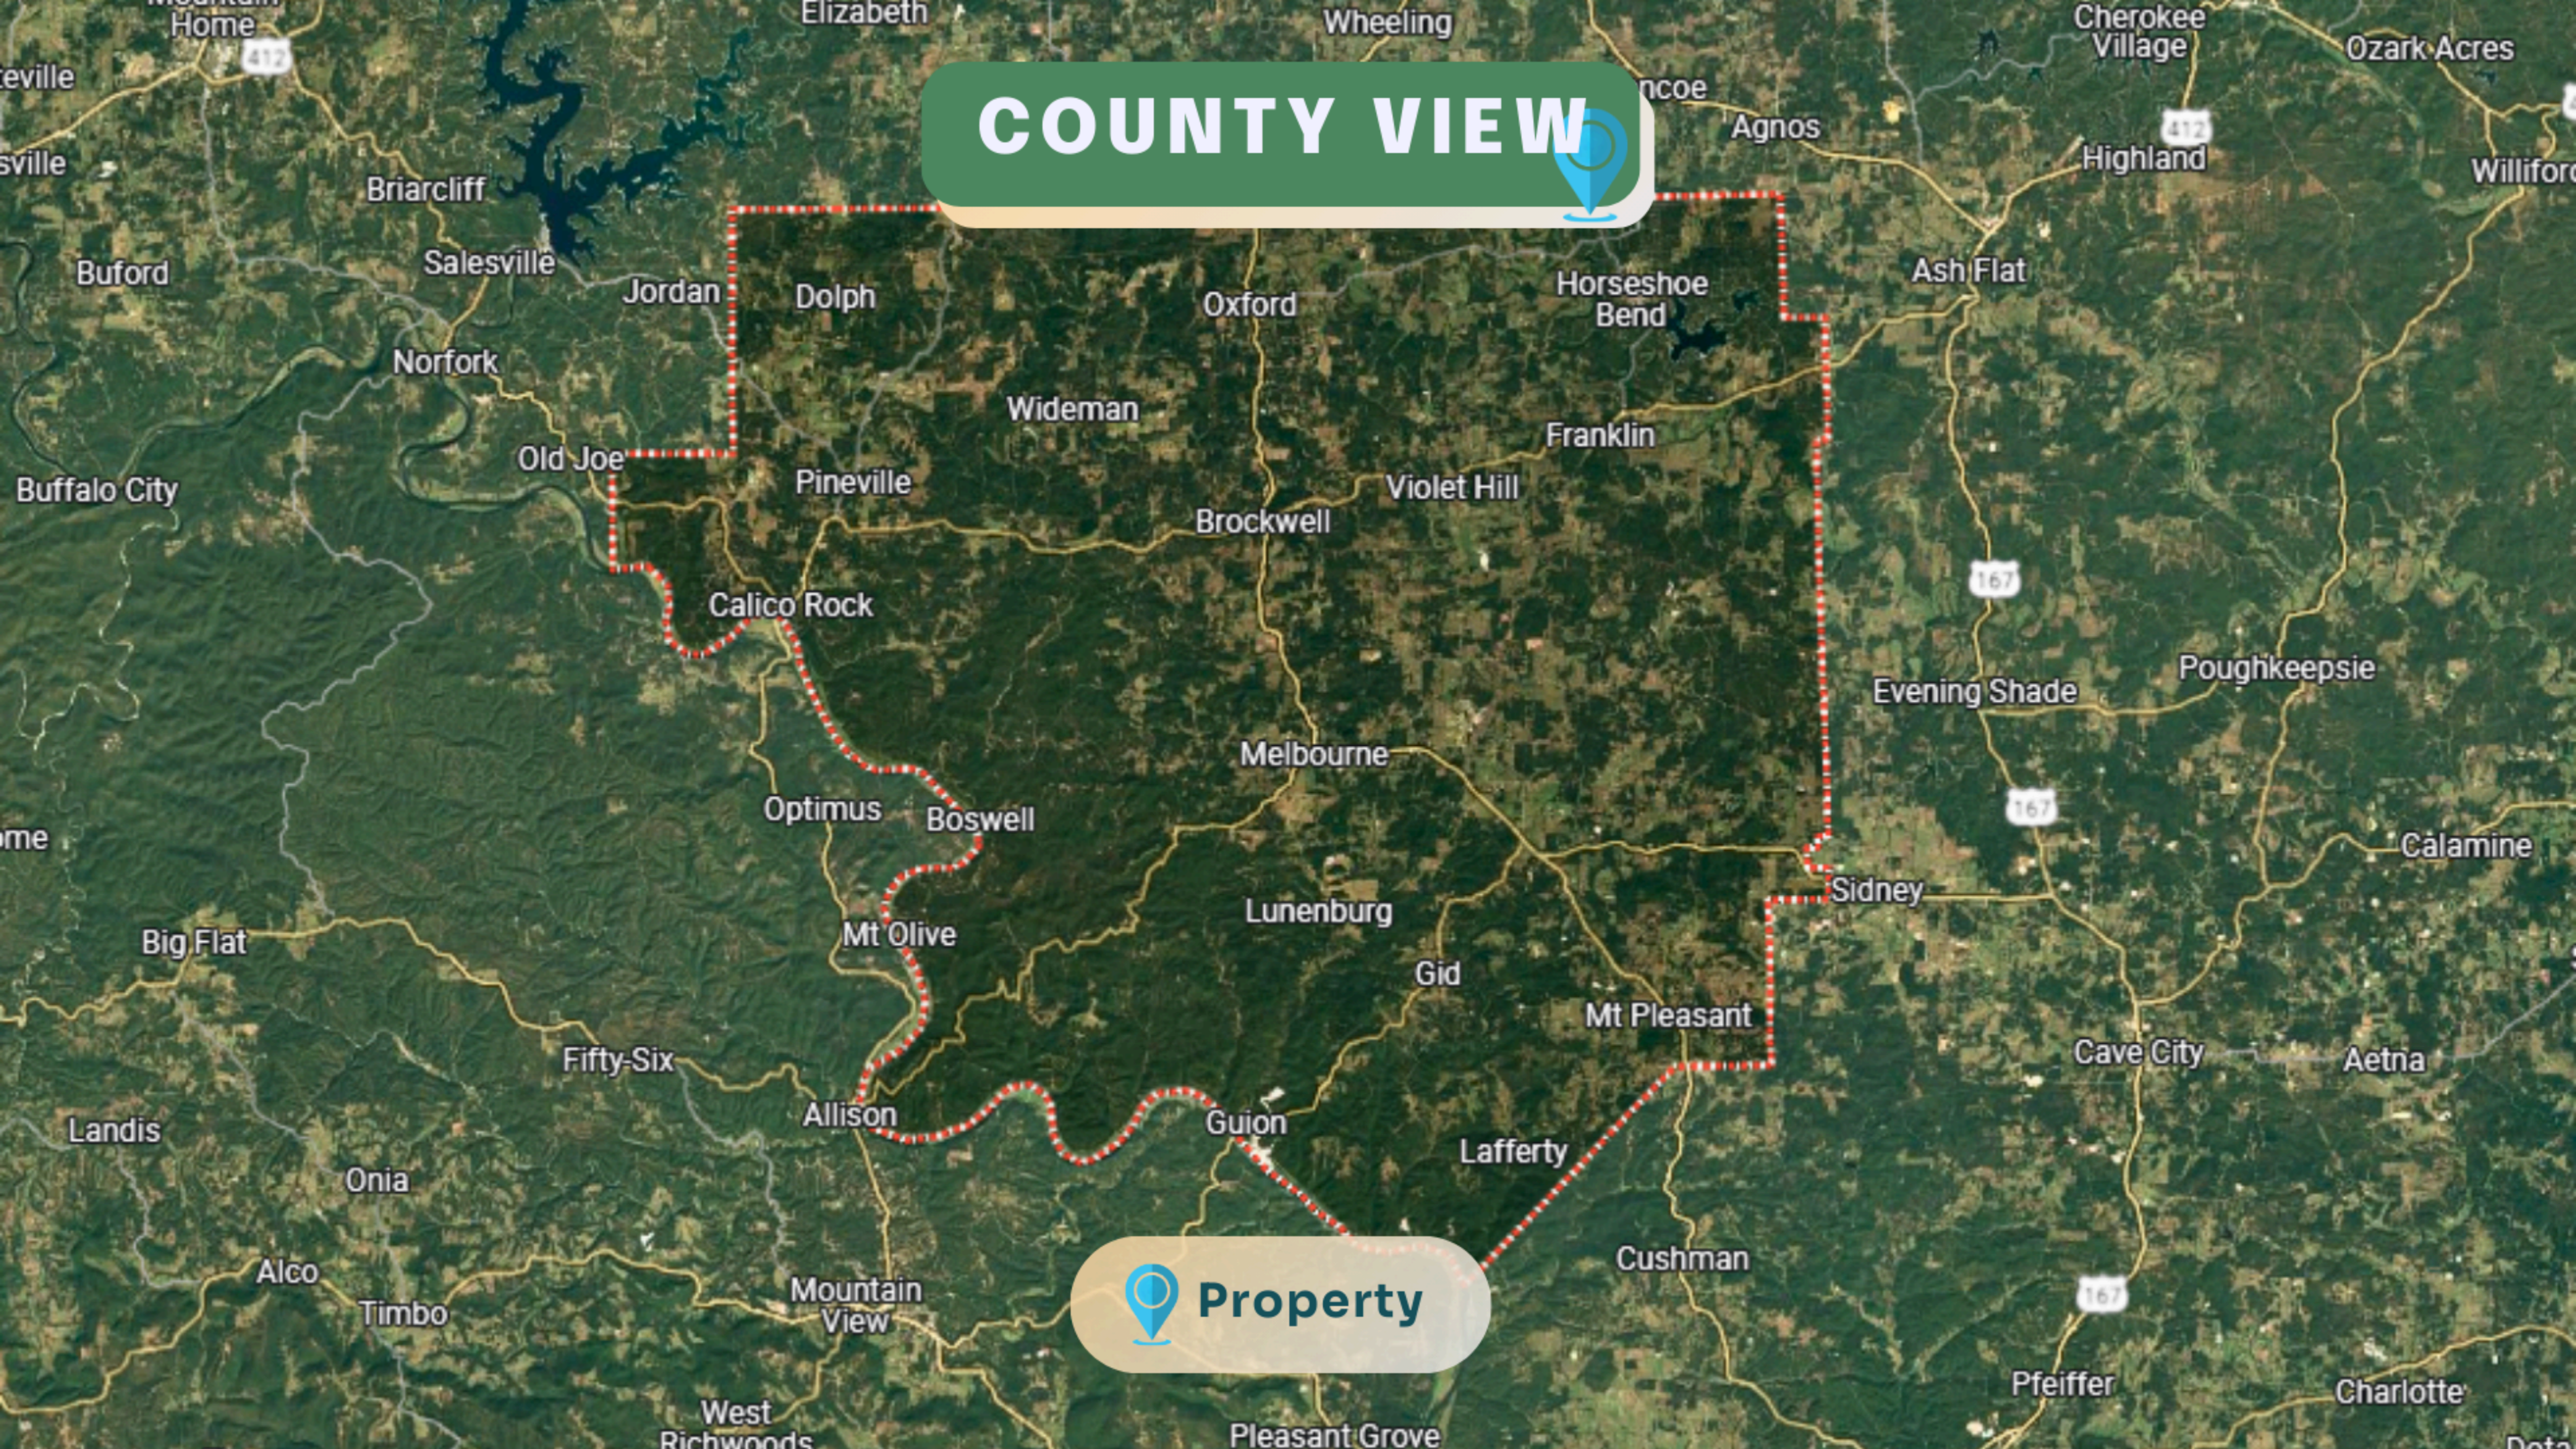

TOWN VIEW

The Church of Jesus Christ of Latter...

Wiseman

Horseshoe Bend

Diamond Lake Boat Launch

Crown Lake Resort & Spa

Box Hound Marina Resort & RV Park

Crown Lake

Myron Baptist Church

Property

COUNTY VIEW

Property

KEY ACCESS ROUTES

The  property is located on West ridge Circle, with convenient access via Cardinal Road, US 412, US 167, and E Arkansas 56, making it highly accessible.

ROAD ACCESS TO THE PROPERTY

- 0.4 miles to the left is the property.
- The road is in cement paved.

DRIVING DIRECTIONS

PETERO'S farm 

Diamond Lake Boat Launch 

Diamond Lake

Head north on 3rd St, right on Commerce St, left on AR-289 N, straight on N Bend Dr, right on Ridge Cir, then left on the 2nd cross street to W Ridge Cir. The  property is on the left.