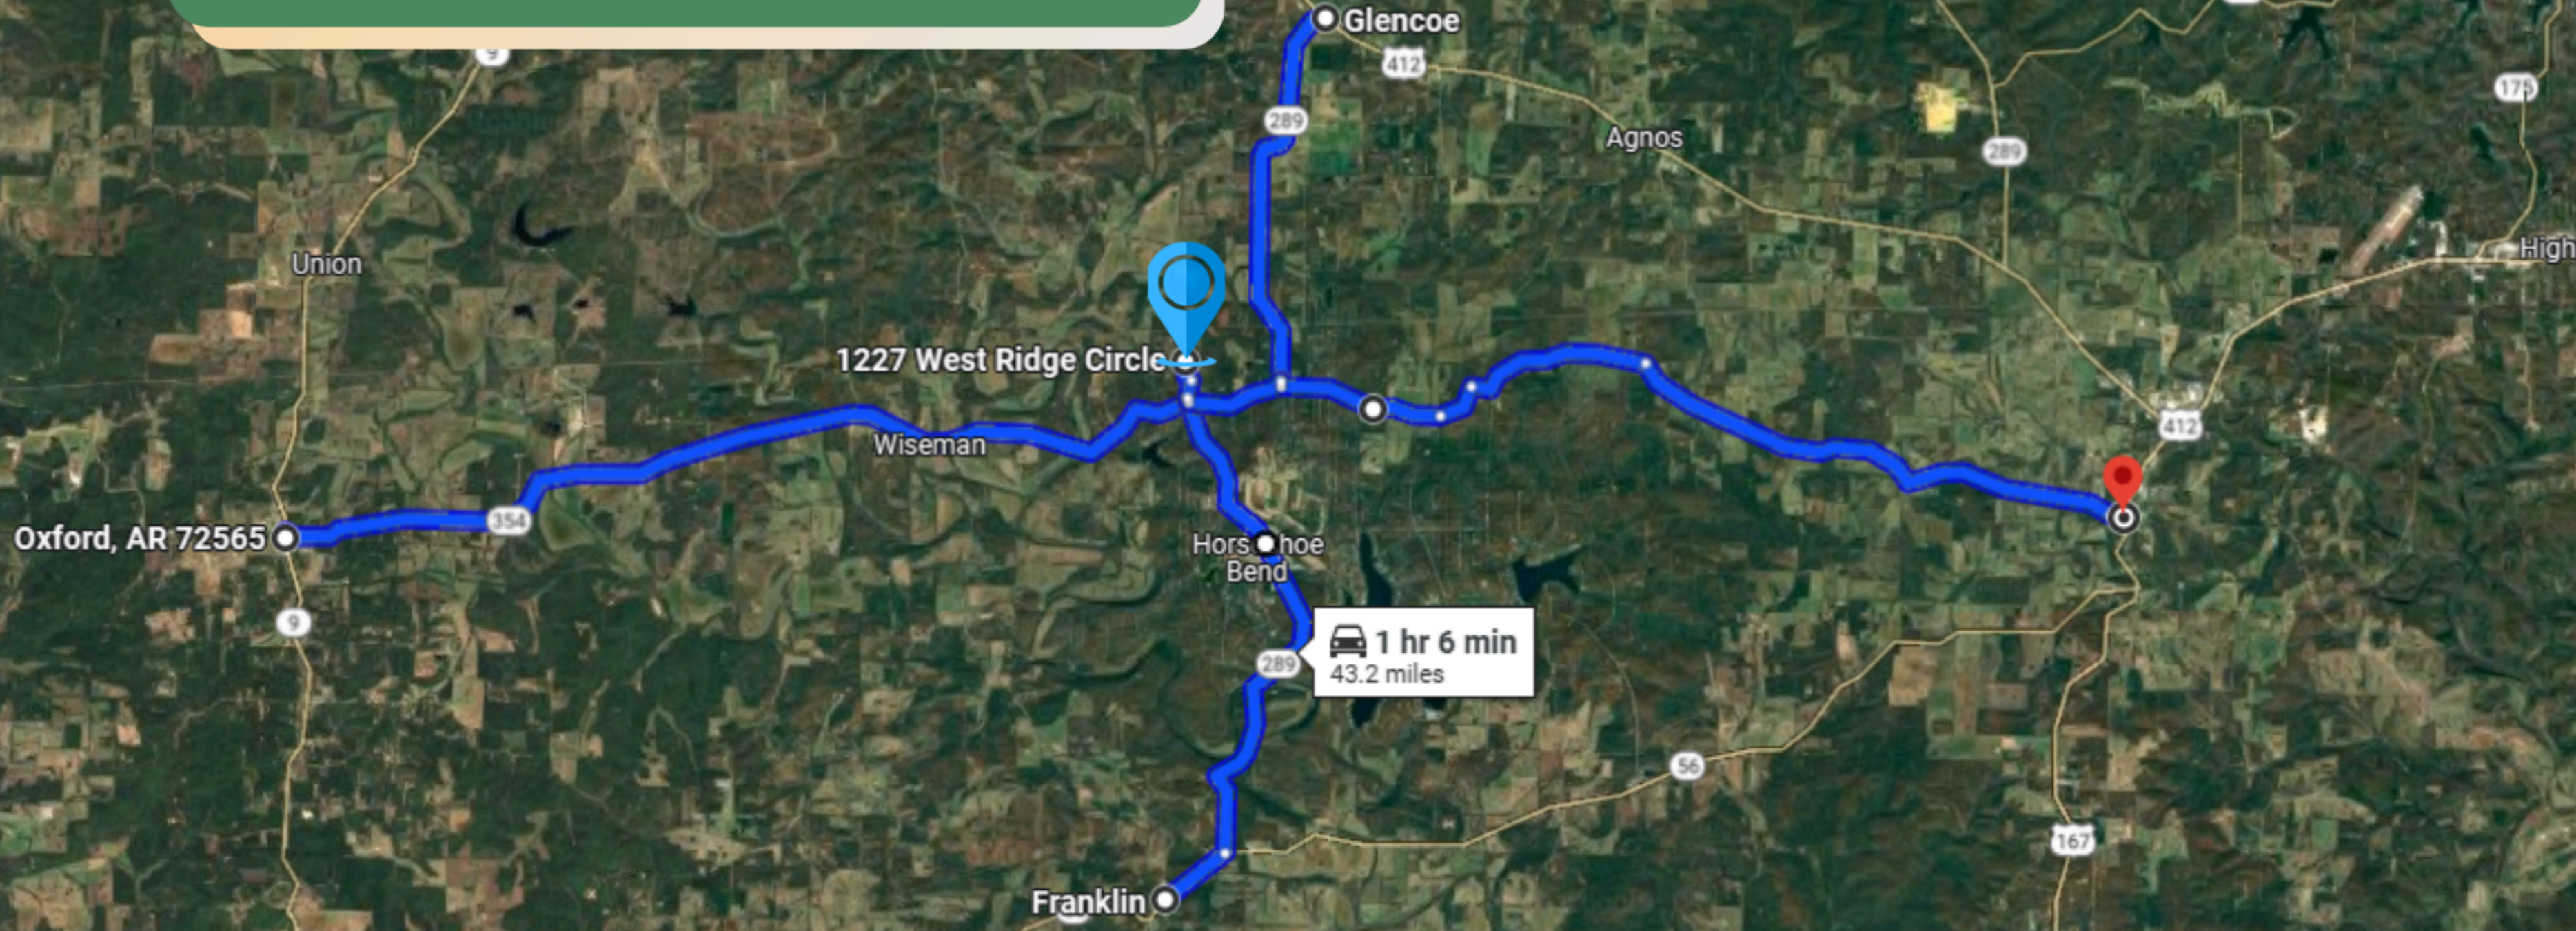

TOWN VIEW

The Church of Jesus Christ of Latter...

Wiseman

Horseshoe Bend

Diamond Lake Boat Launch

Crown Lake Resort & Spa

Box Hound Marina Resort & RV Park

Crown Lake

Myron Baptist Church

Property

COUNTY VIEW

Property

KEY ACCESS ROUTES

The  property is located on West ridge Circle, with convenient access via Cardinal Road, US 412, US 167, and E Arkansas 56, making it highly accessible.

ROAD ACCESS TO THE PROPERTY

- 0.4 miles to the left is the property.
- The road is in cement paved.

DRIVING DIRECTIONS

PETERO'S farm 

Diamond Lake Boat Launch 

Diamond Lake

Head north on 3rd St, right on Commerce St, left on AR-289 N, straight on N Bend Dr, right on Ridge Cir, then left on the 2nd cross street to W Ridge Cir. The  property is on the left.