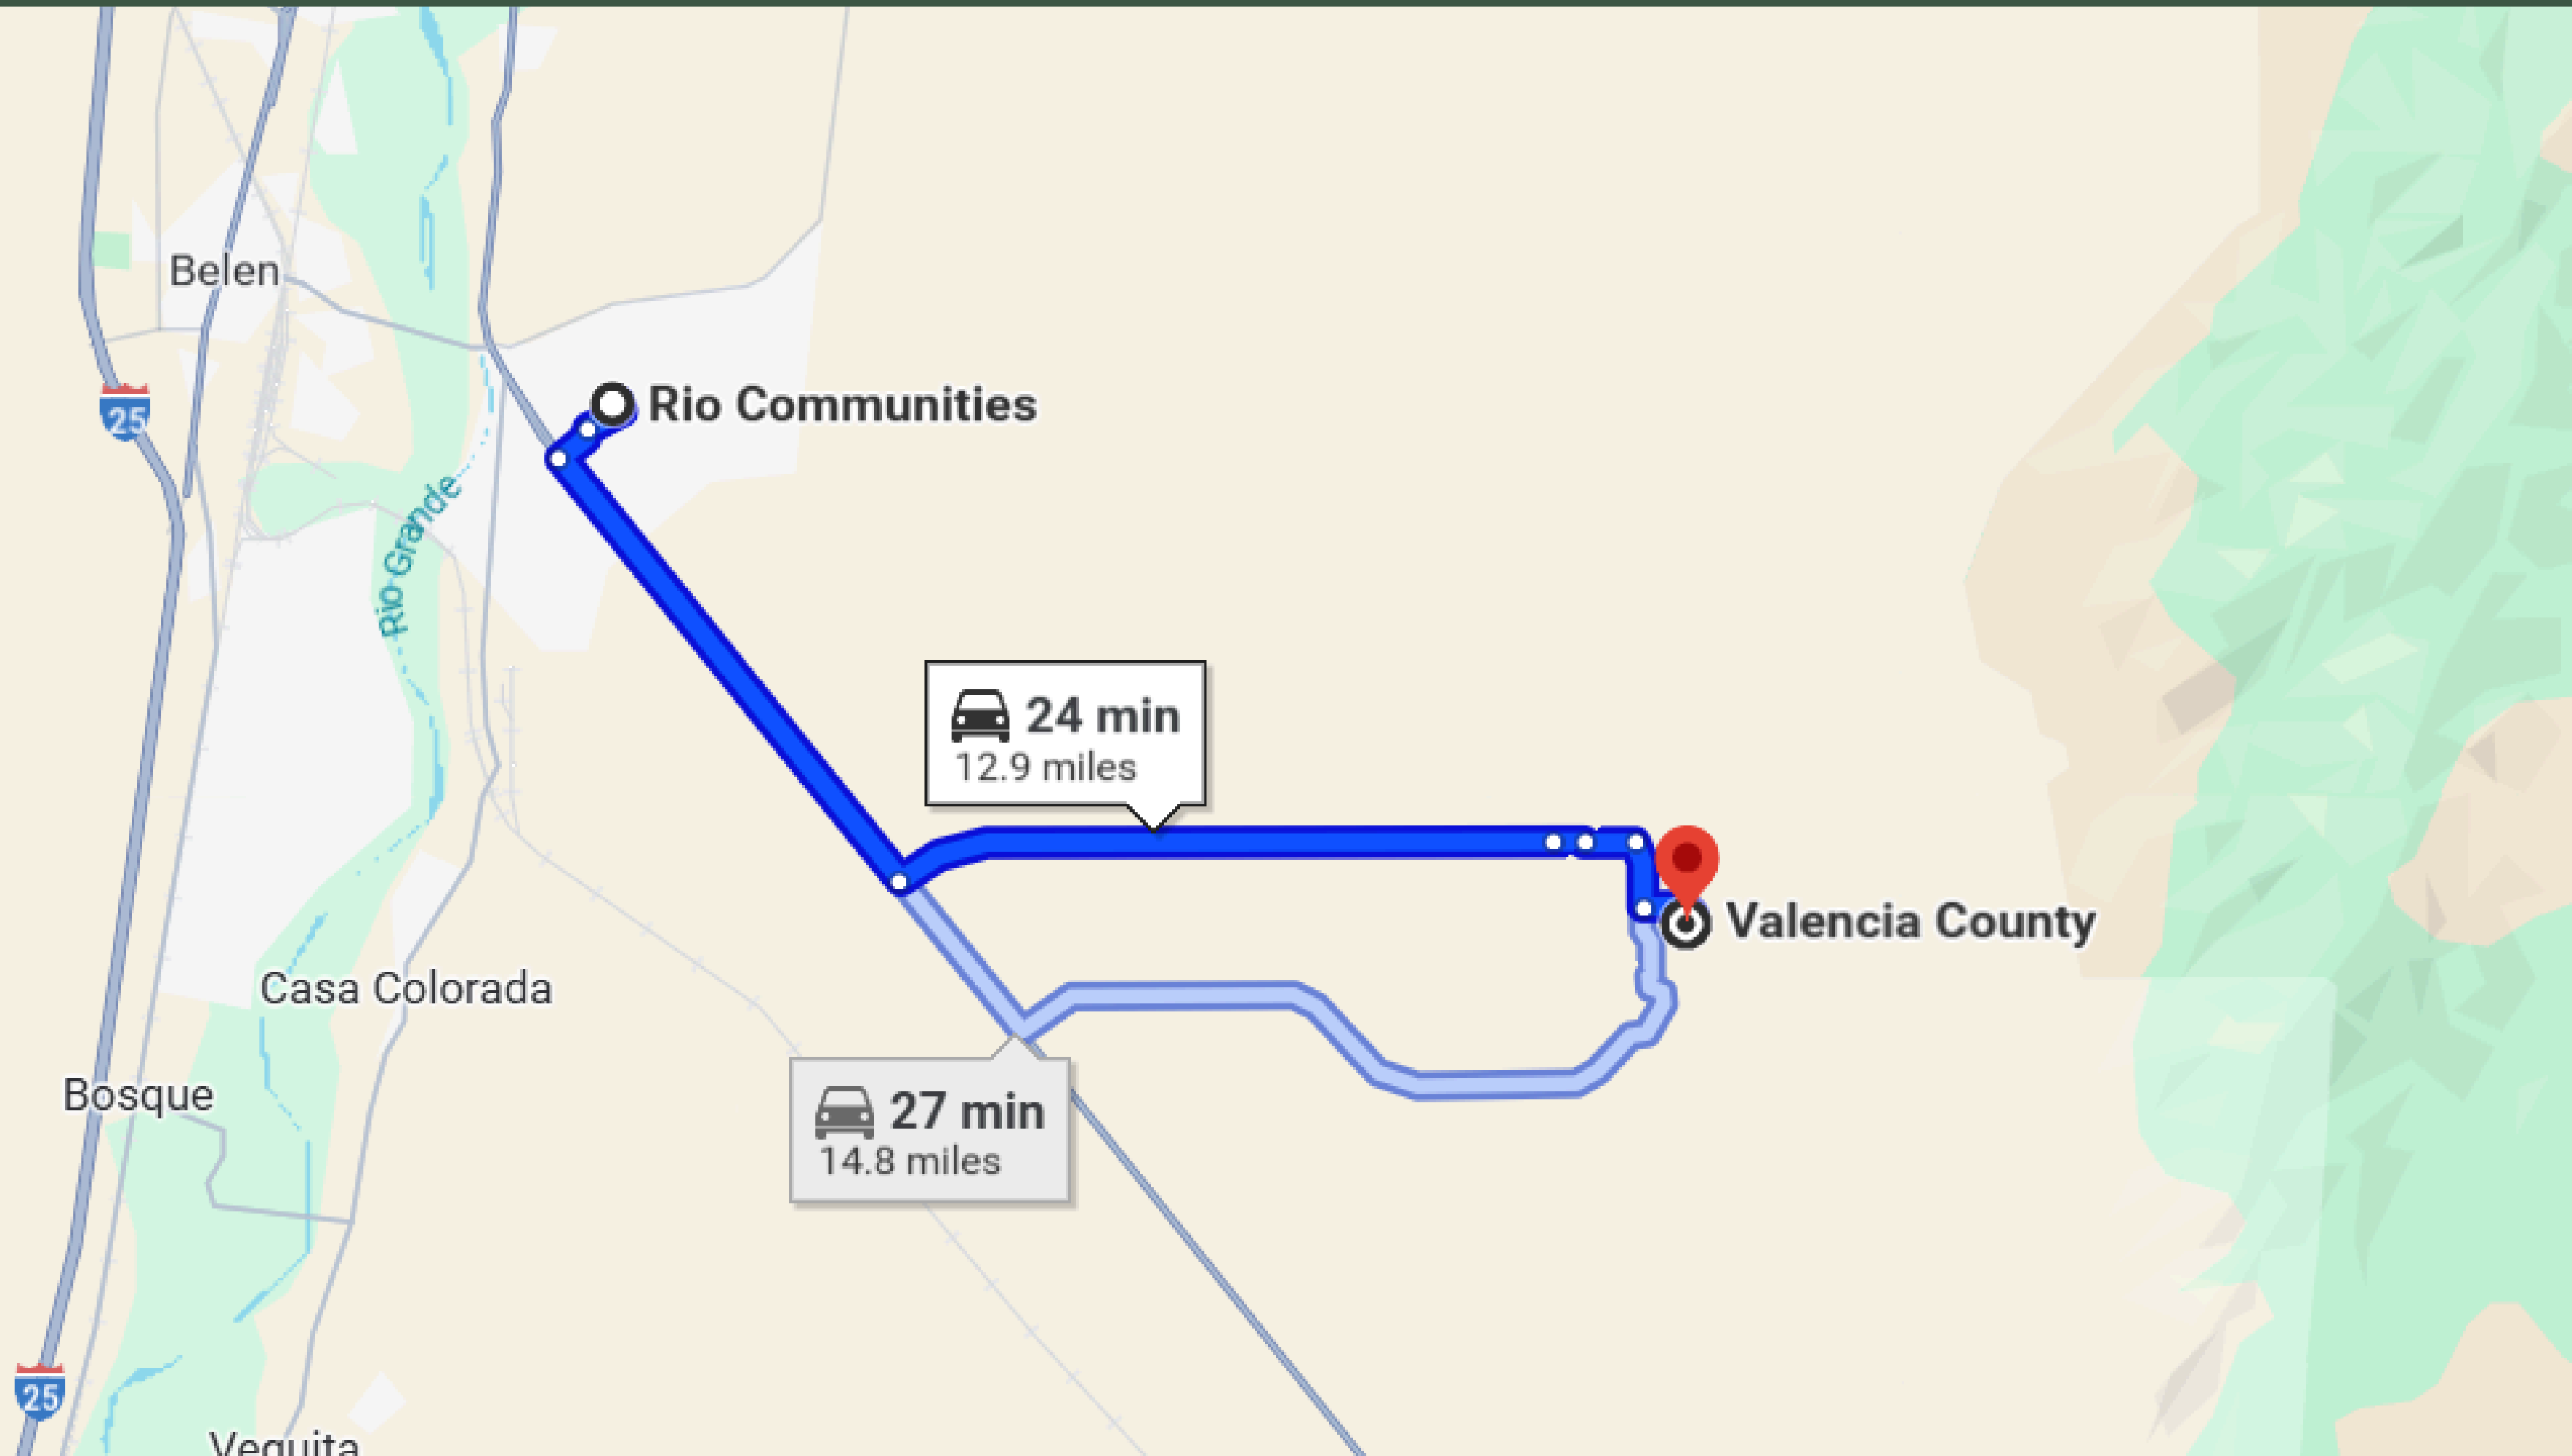

# 24- MIN DRIVE TO RIO COMMUNITIES TOWN

# 24-MINUTE DRIVE TO BELEN TOWN

# 39-MINUTE DRIVE TO LOS LUNAS TOWN

# 1 HR & 6-MIN'S DRIVE TO ALBUQUERQUE