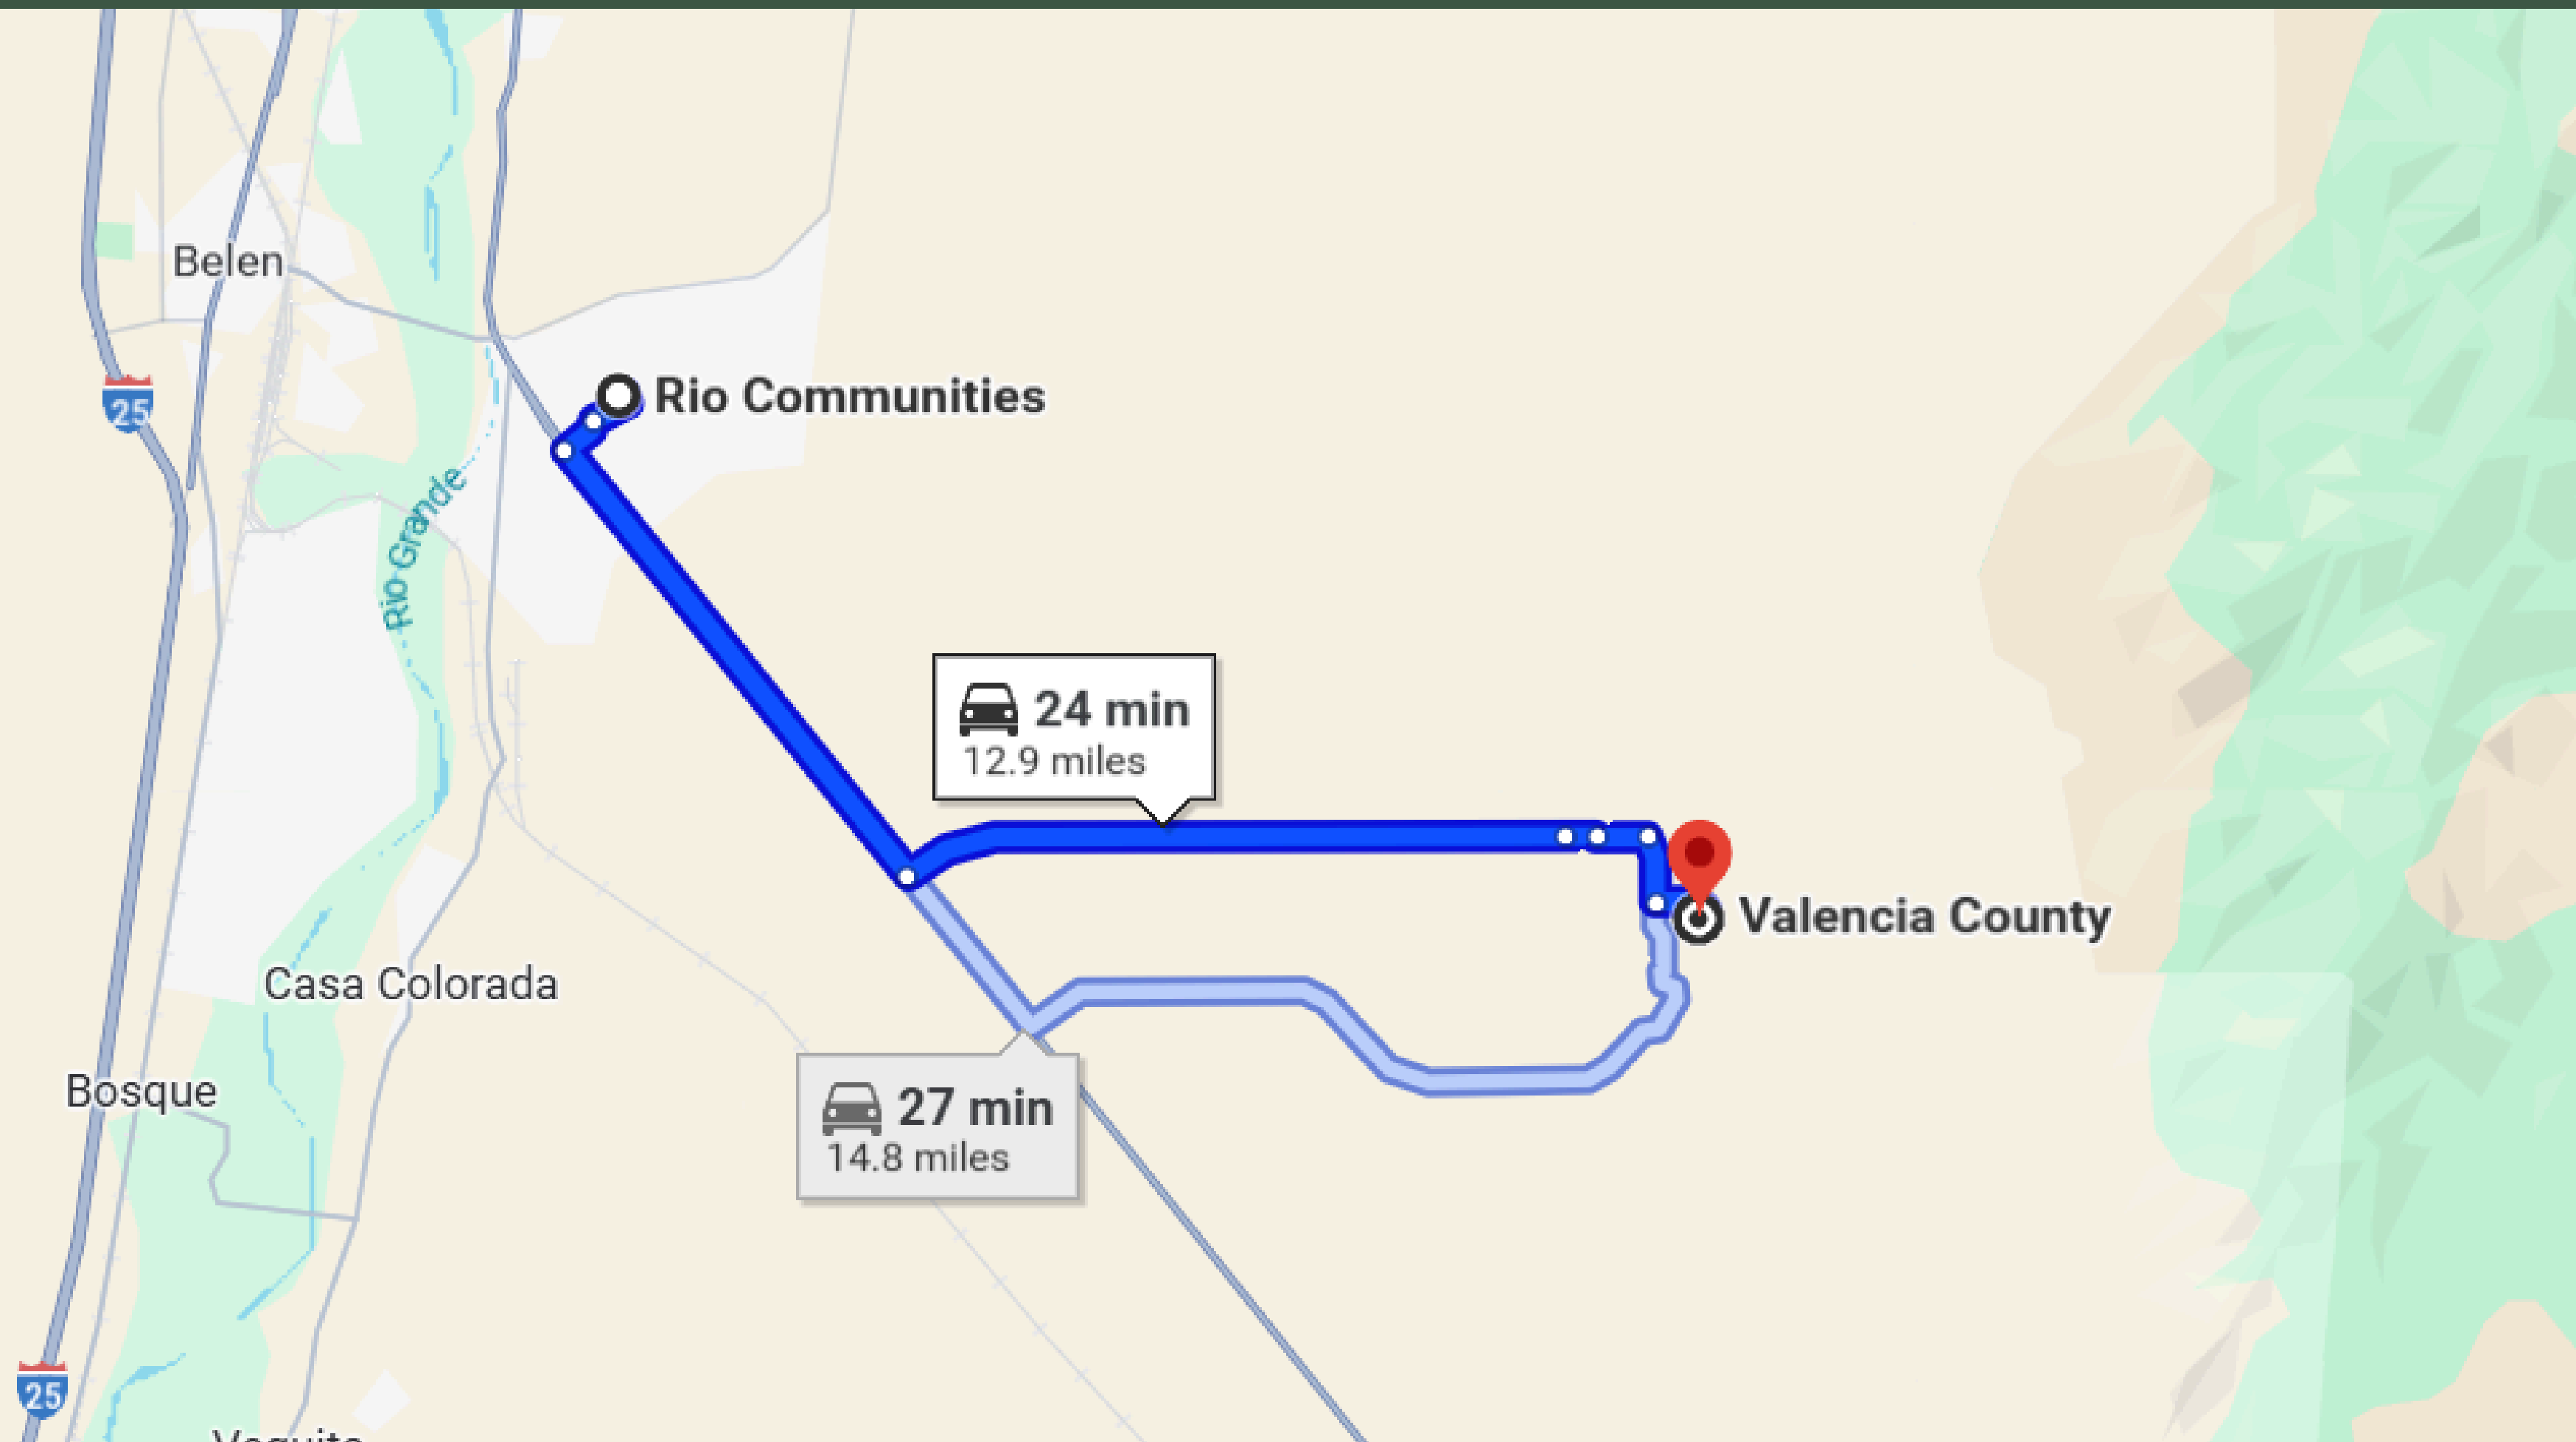

# 24- MIN DRIVE TO RIO COMMUNITIES TOWN

# 24-MINUTE DRIVE TO BELEN TOWN

# 39-MINUTE DRIVE TO LOS LUNAS TOWN

# 1 HR & 6-MIN'S DRIVE TO ALBUQUERQUE