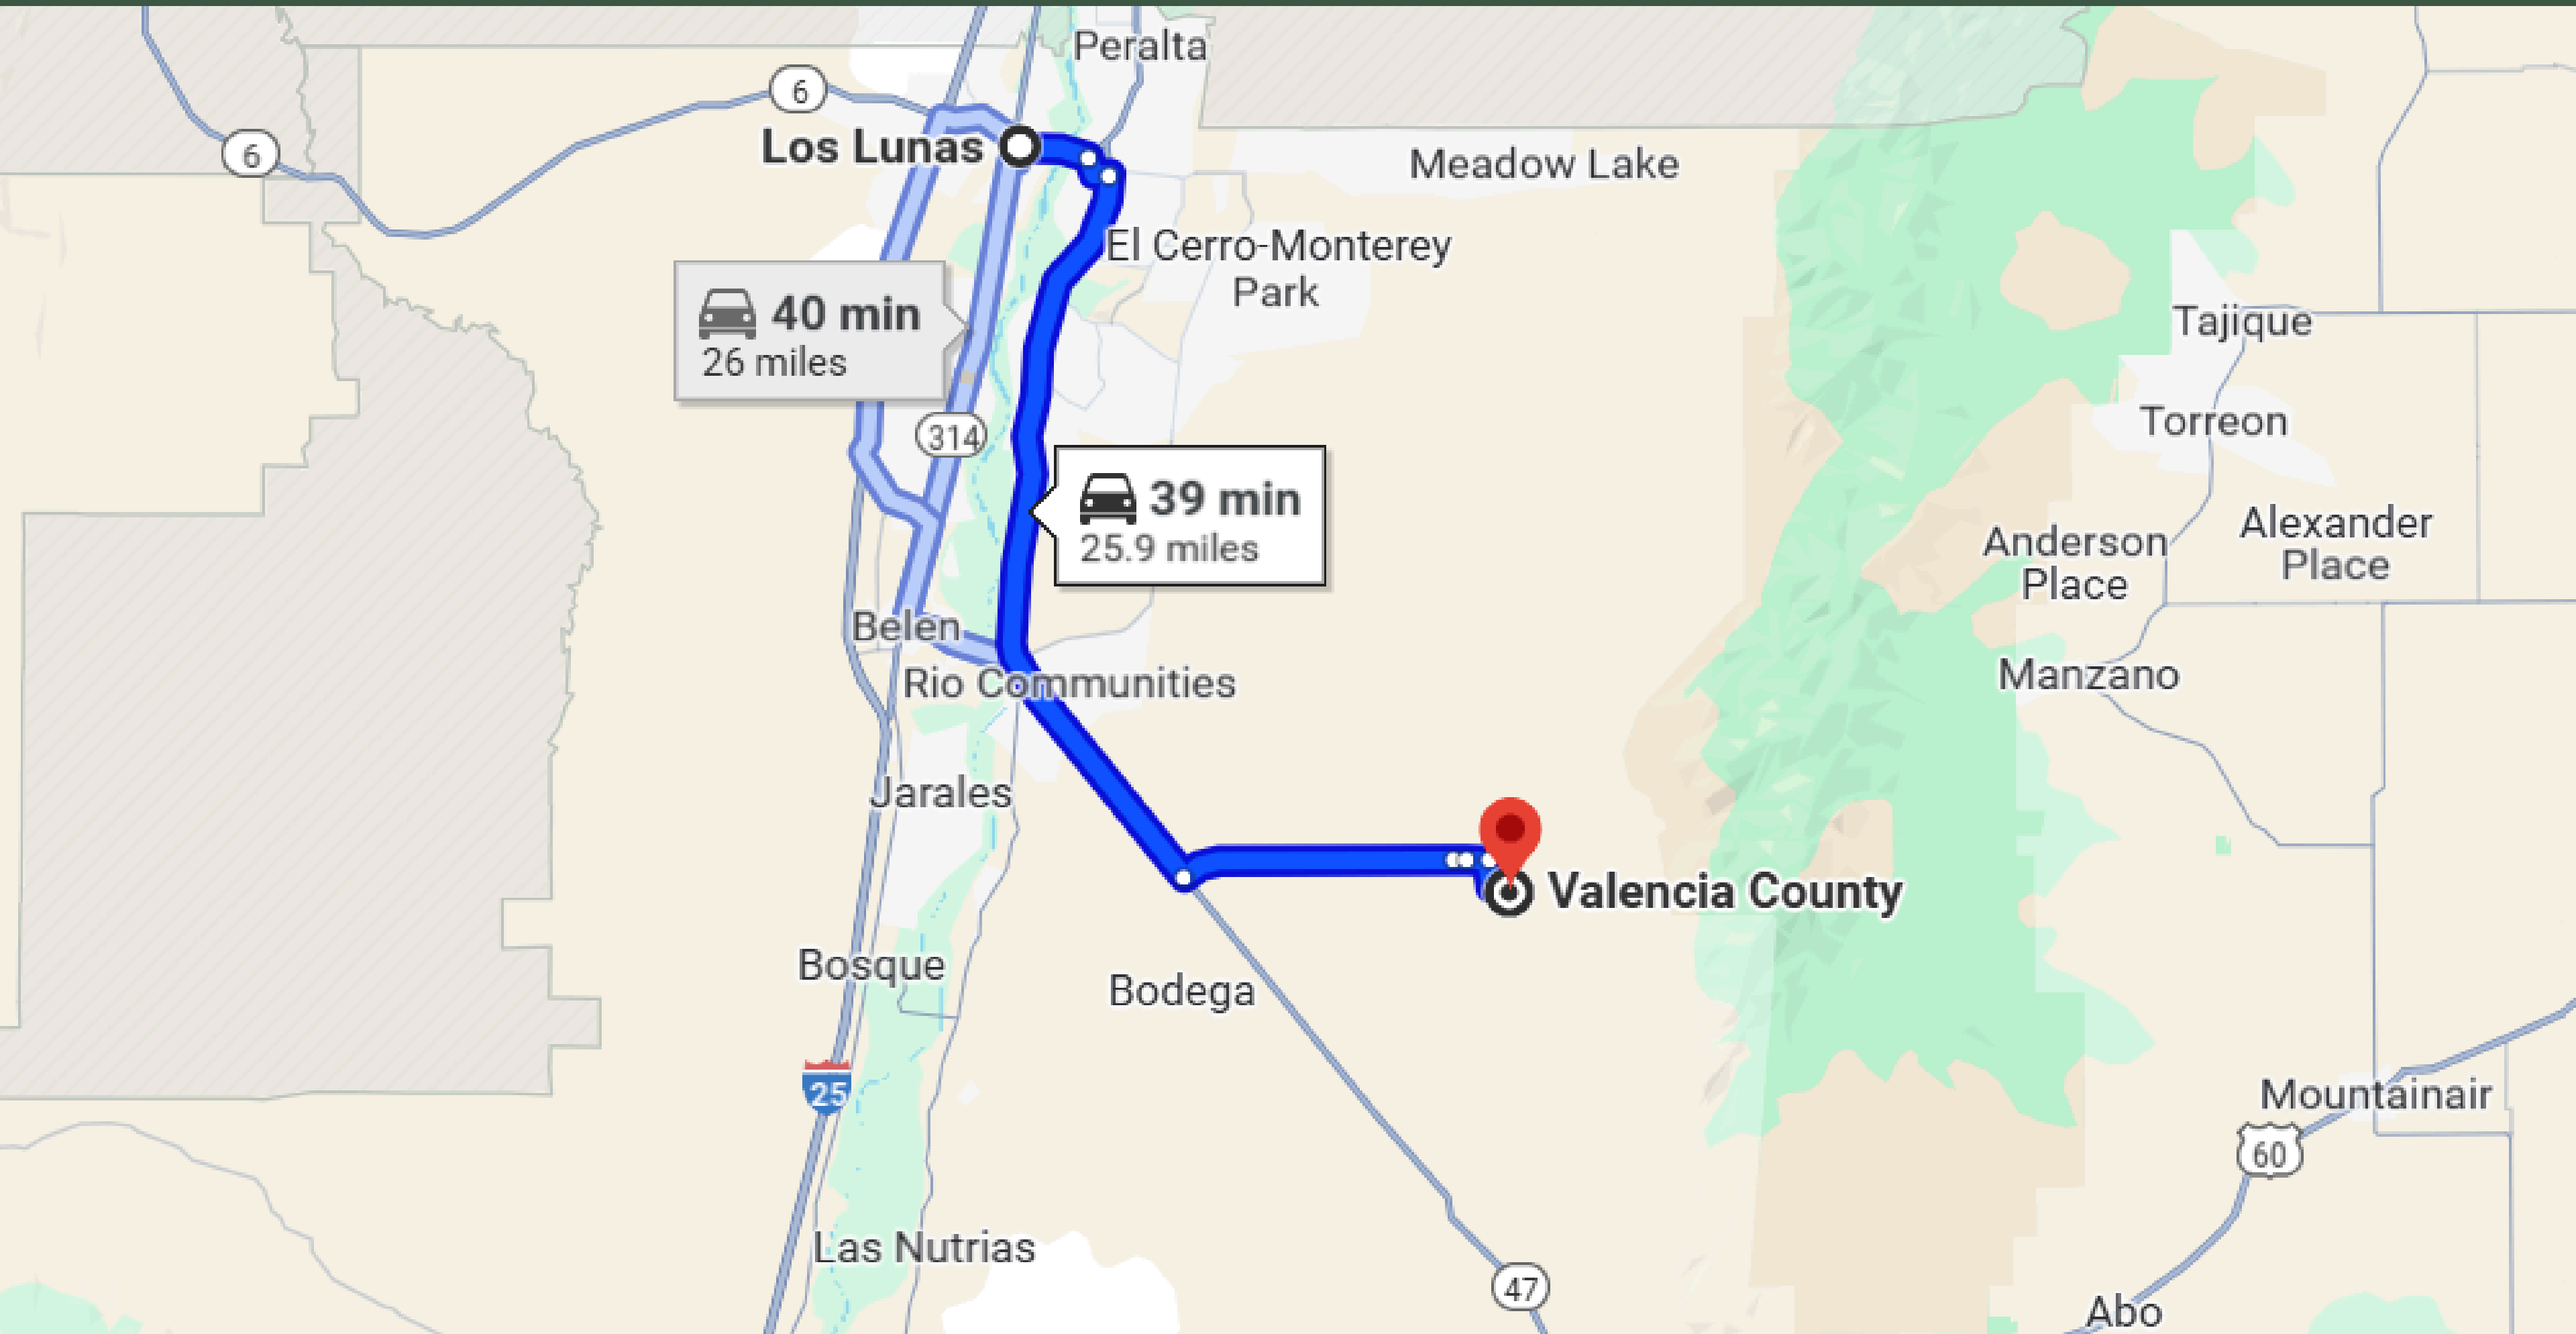

# 24- MIN DRIVE TO RIO COMMUNITIES TOWN

# 24-MINUTE DRIVE TO BELEN TOWN

# 39-MINUTE DRIVE TO LOS LUNAS TOWN

# 1 HR & 6-MIN'S DRIVE TO ALBUQUERQUE