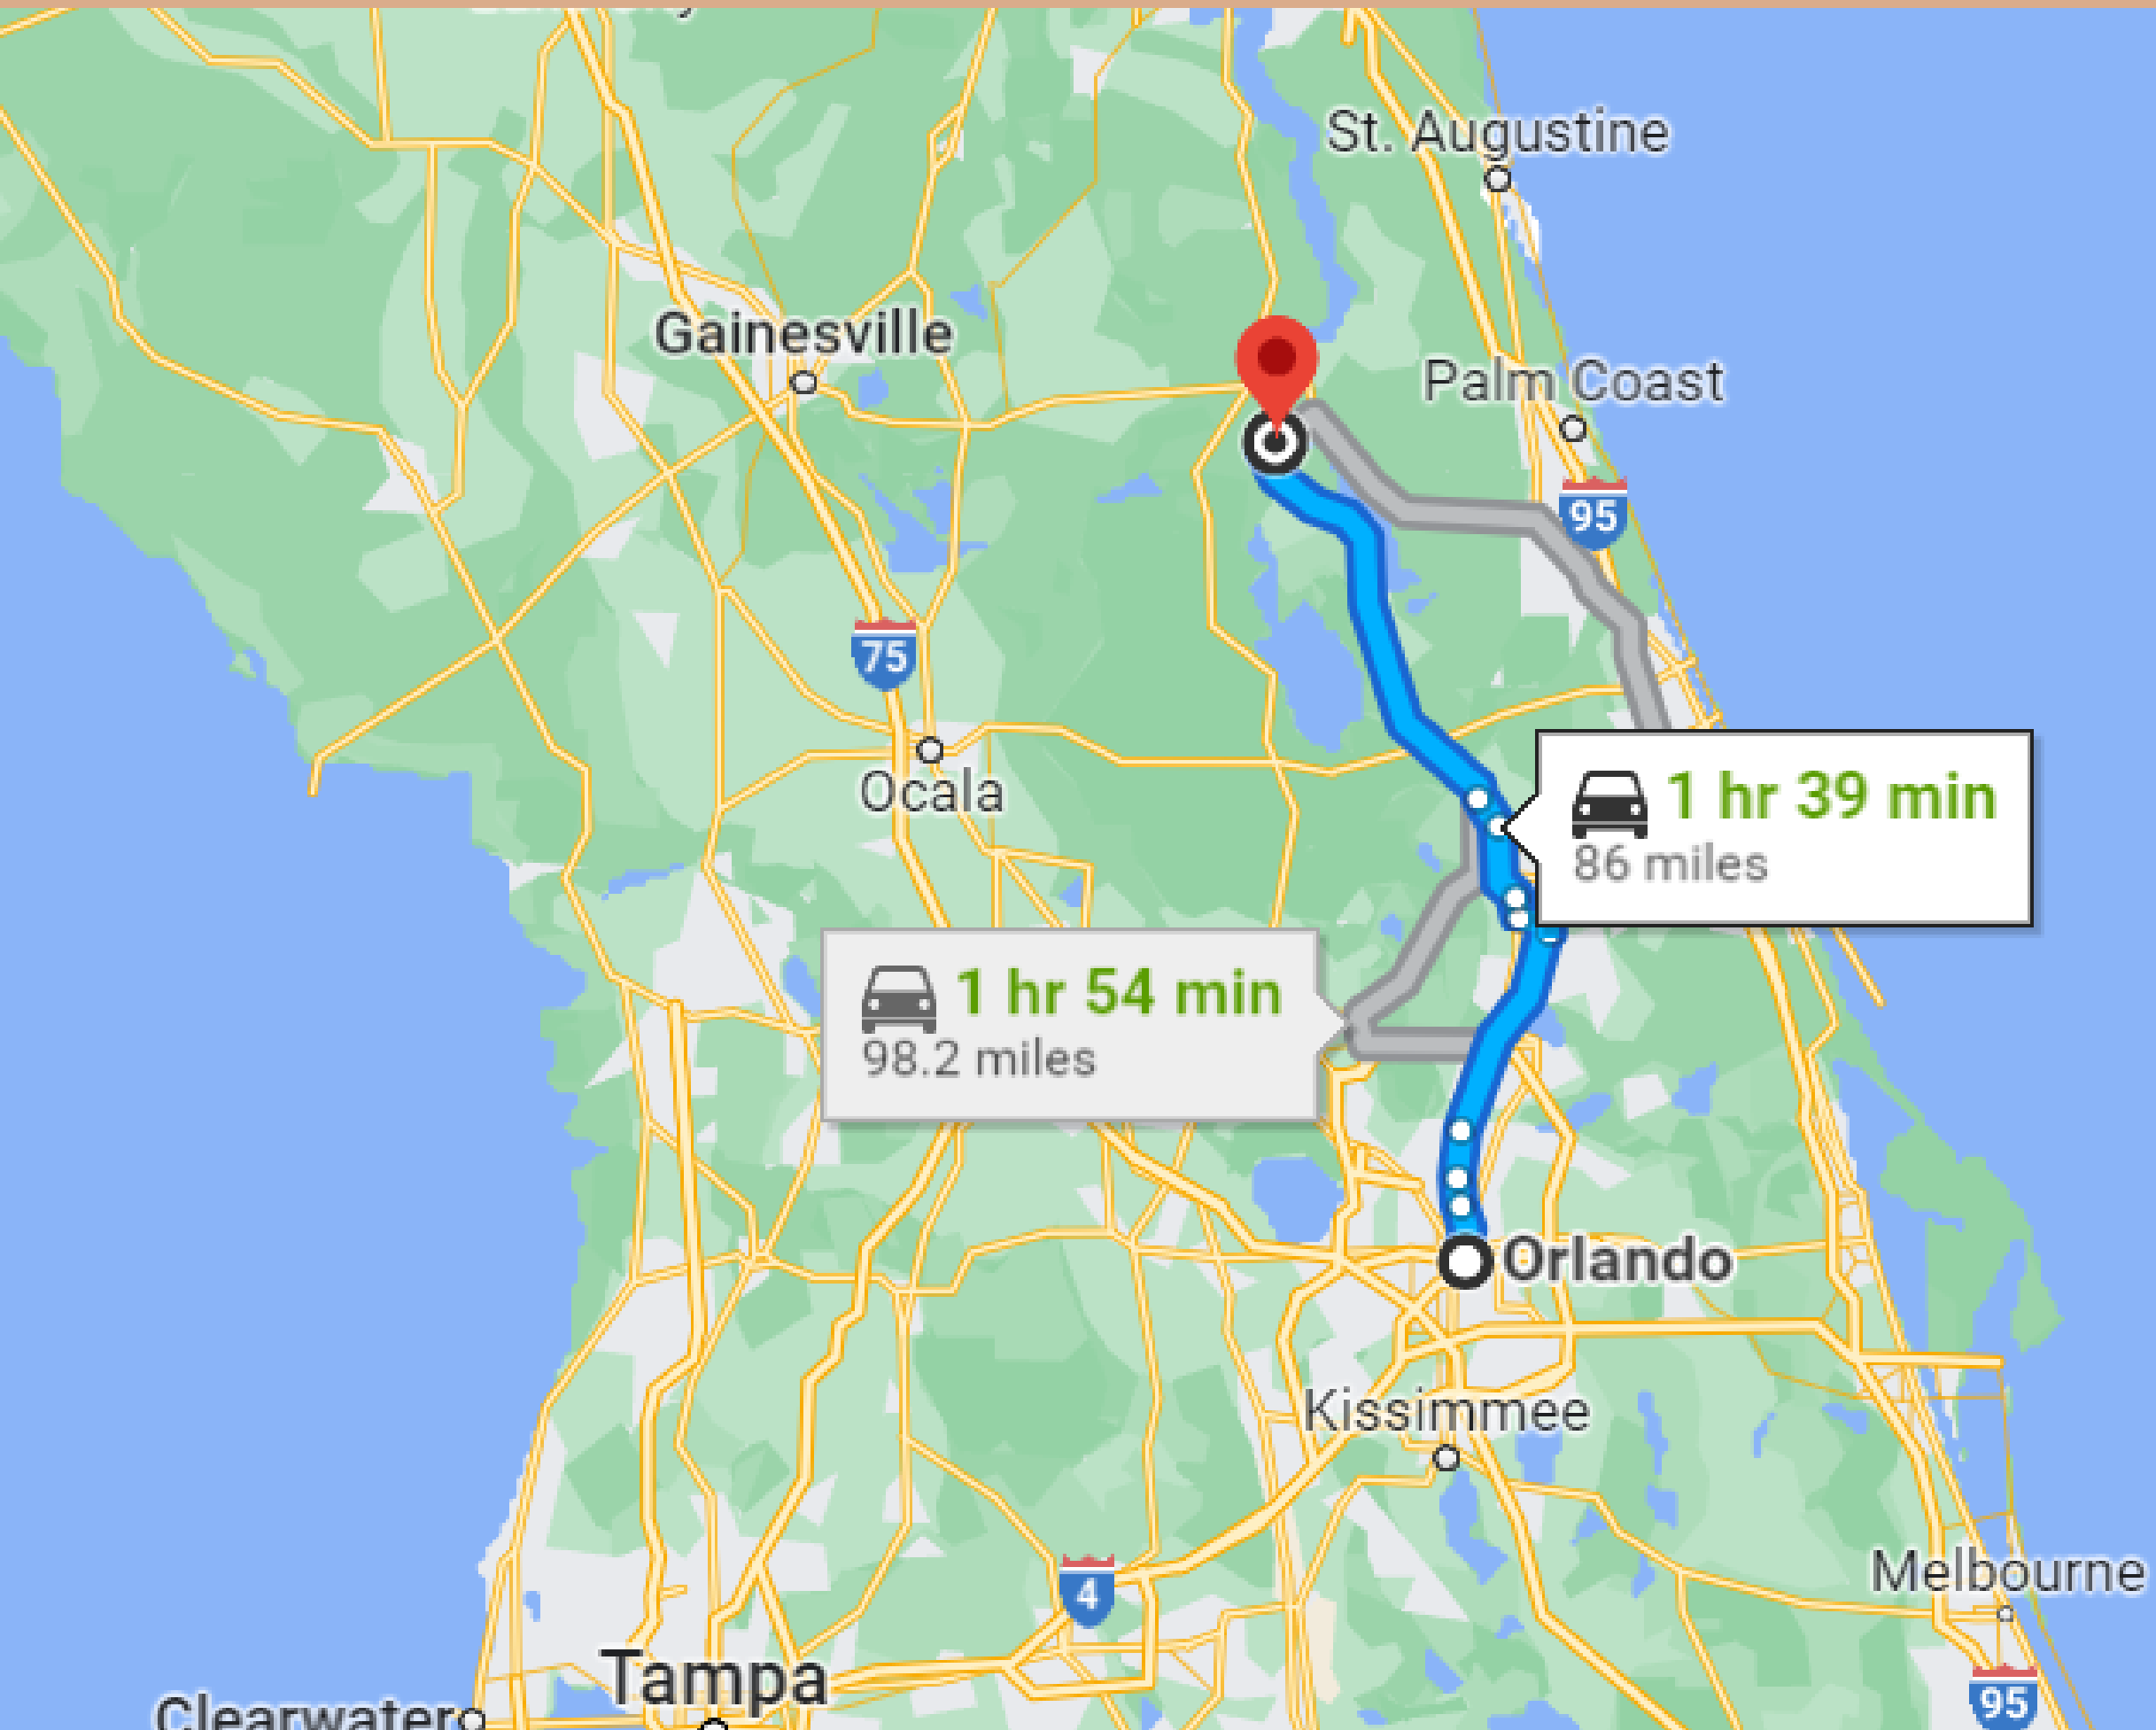

1-HR & 39 MINS DRIVE TO ORLANDO

12-MINUTE DRIVE TO PALATKA TOWN

1 HR & 20-MINUTE DRIVE TO GAINESVILLE

46-MINUTE DRIVE TO ST. AUGUSTINE BEACH