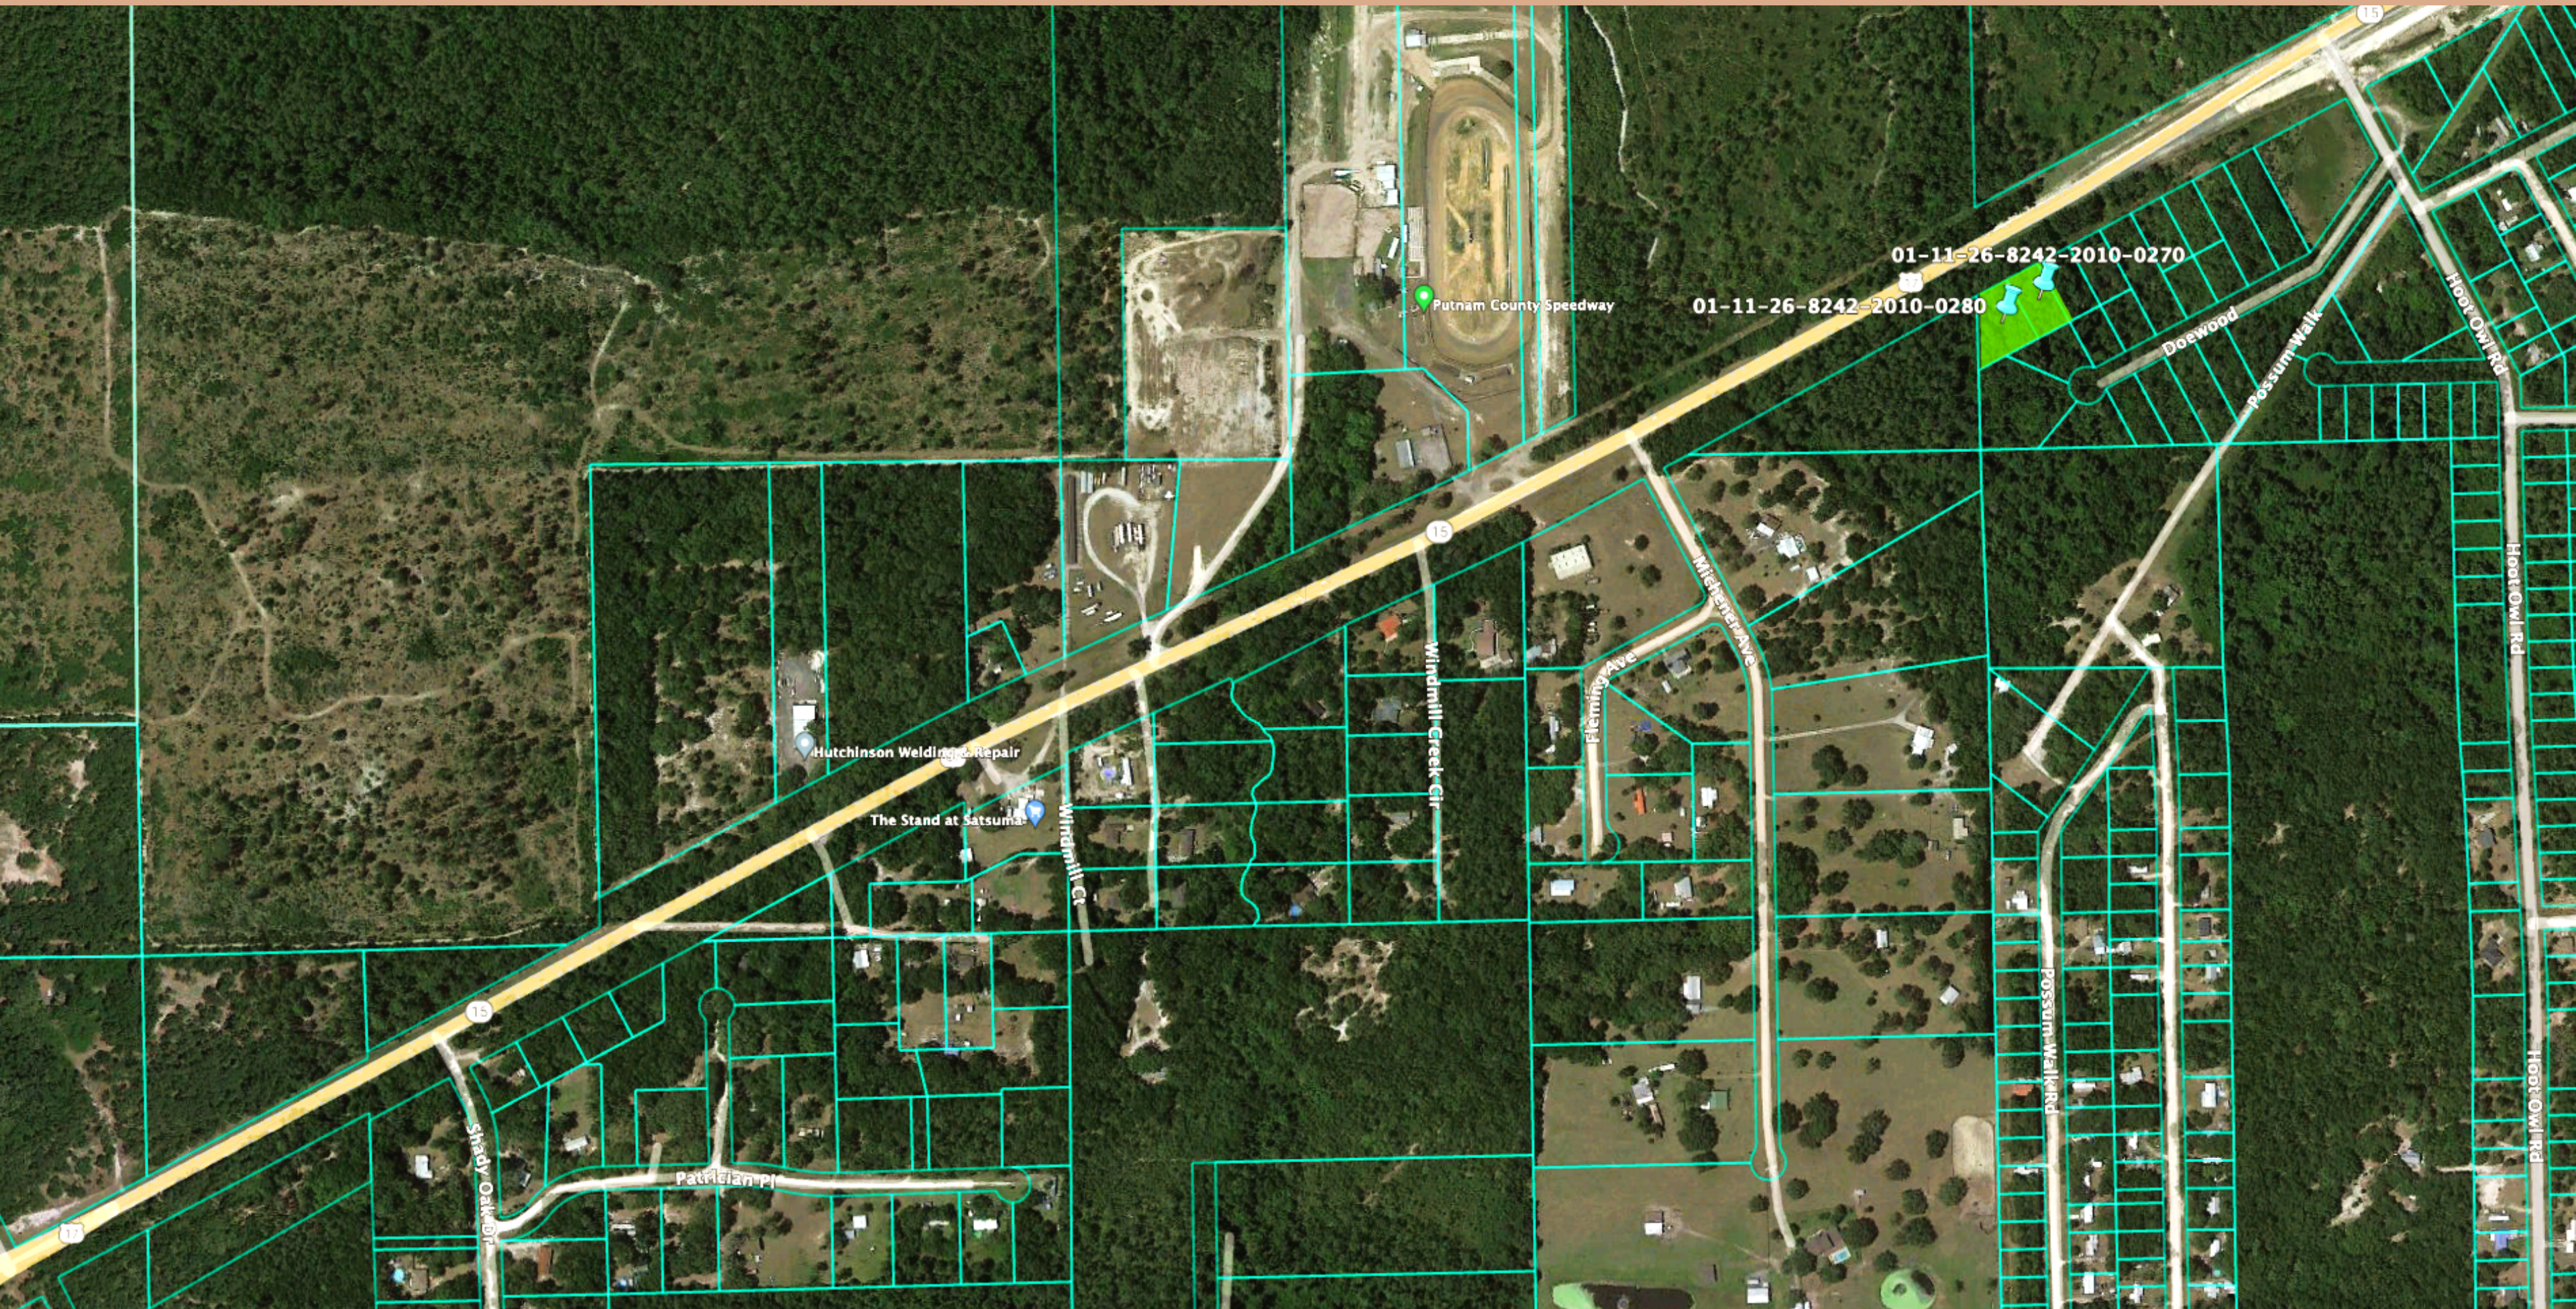

0.64 acres in Florida!

\$495 down payment \$179/month

Property Highlights

- Power nearby
- Conservation areas nearby
 - Peaceful and Quiet
- Established neighborhood
- Private, secluded location

GOOGLE EARTH PARCEL AERIAL VIEW

GOOGLE EARTH PARCEL LOOKING SOUTH

01-11-26-8242-2010-0280

GOOGLE EARTH PARCEL LOOKING EAST

01-11-26-8242-2010-0280

GOOGLE EARTH PARCEL LOOKING WEST

01-11-26-8242-2010-0280

Nearby Attractions

**Dunns Creek Wildlife
Management Area**

3.2 miles away from property

**Lake Broward Park
7.9 miles away from property**

**Murphy Creek Conservation
Area**

1.2 miles away from property

Interested or have questions?

Contact us today!

682-382-9719

sales@lifetimelandusa.com