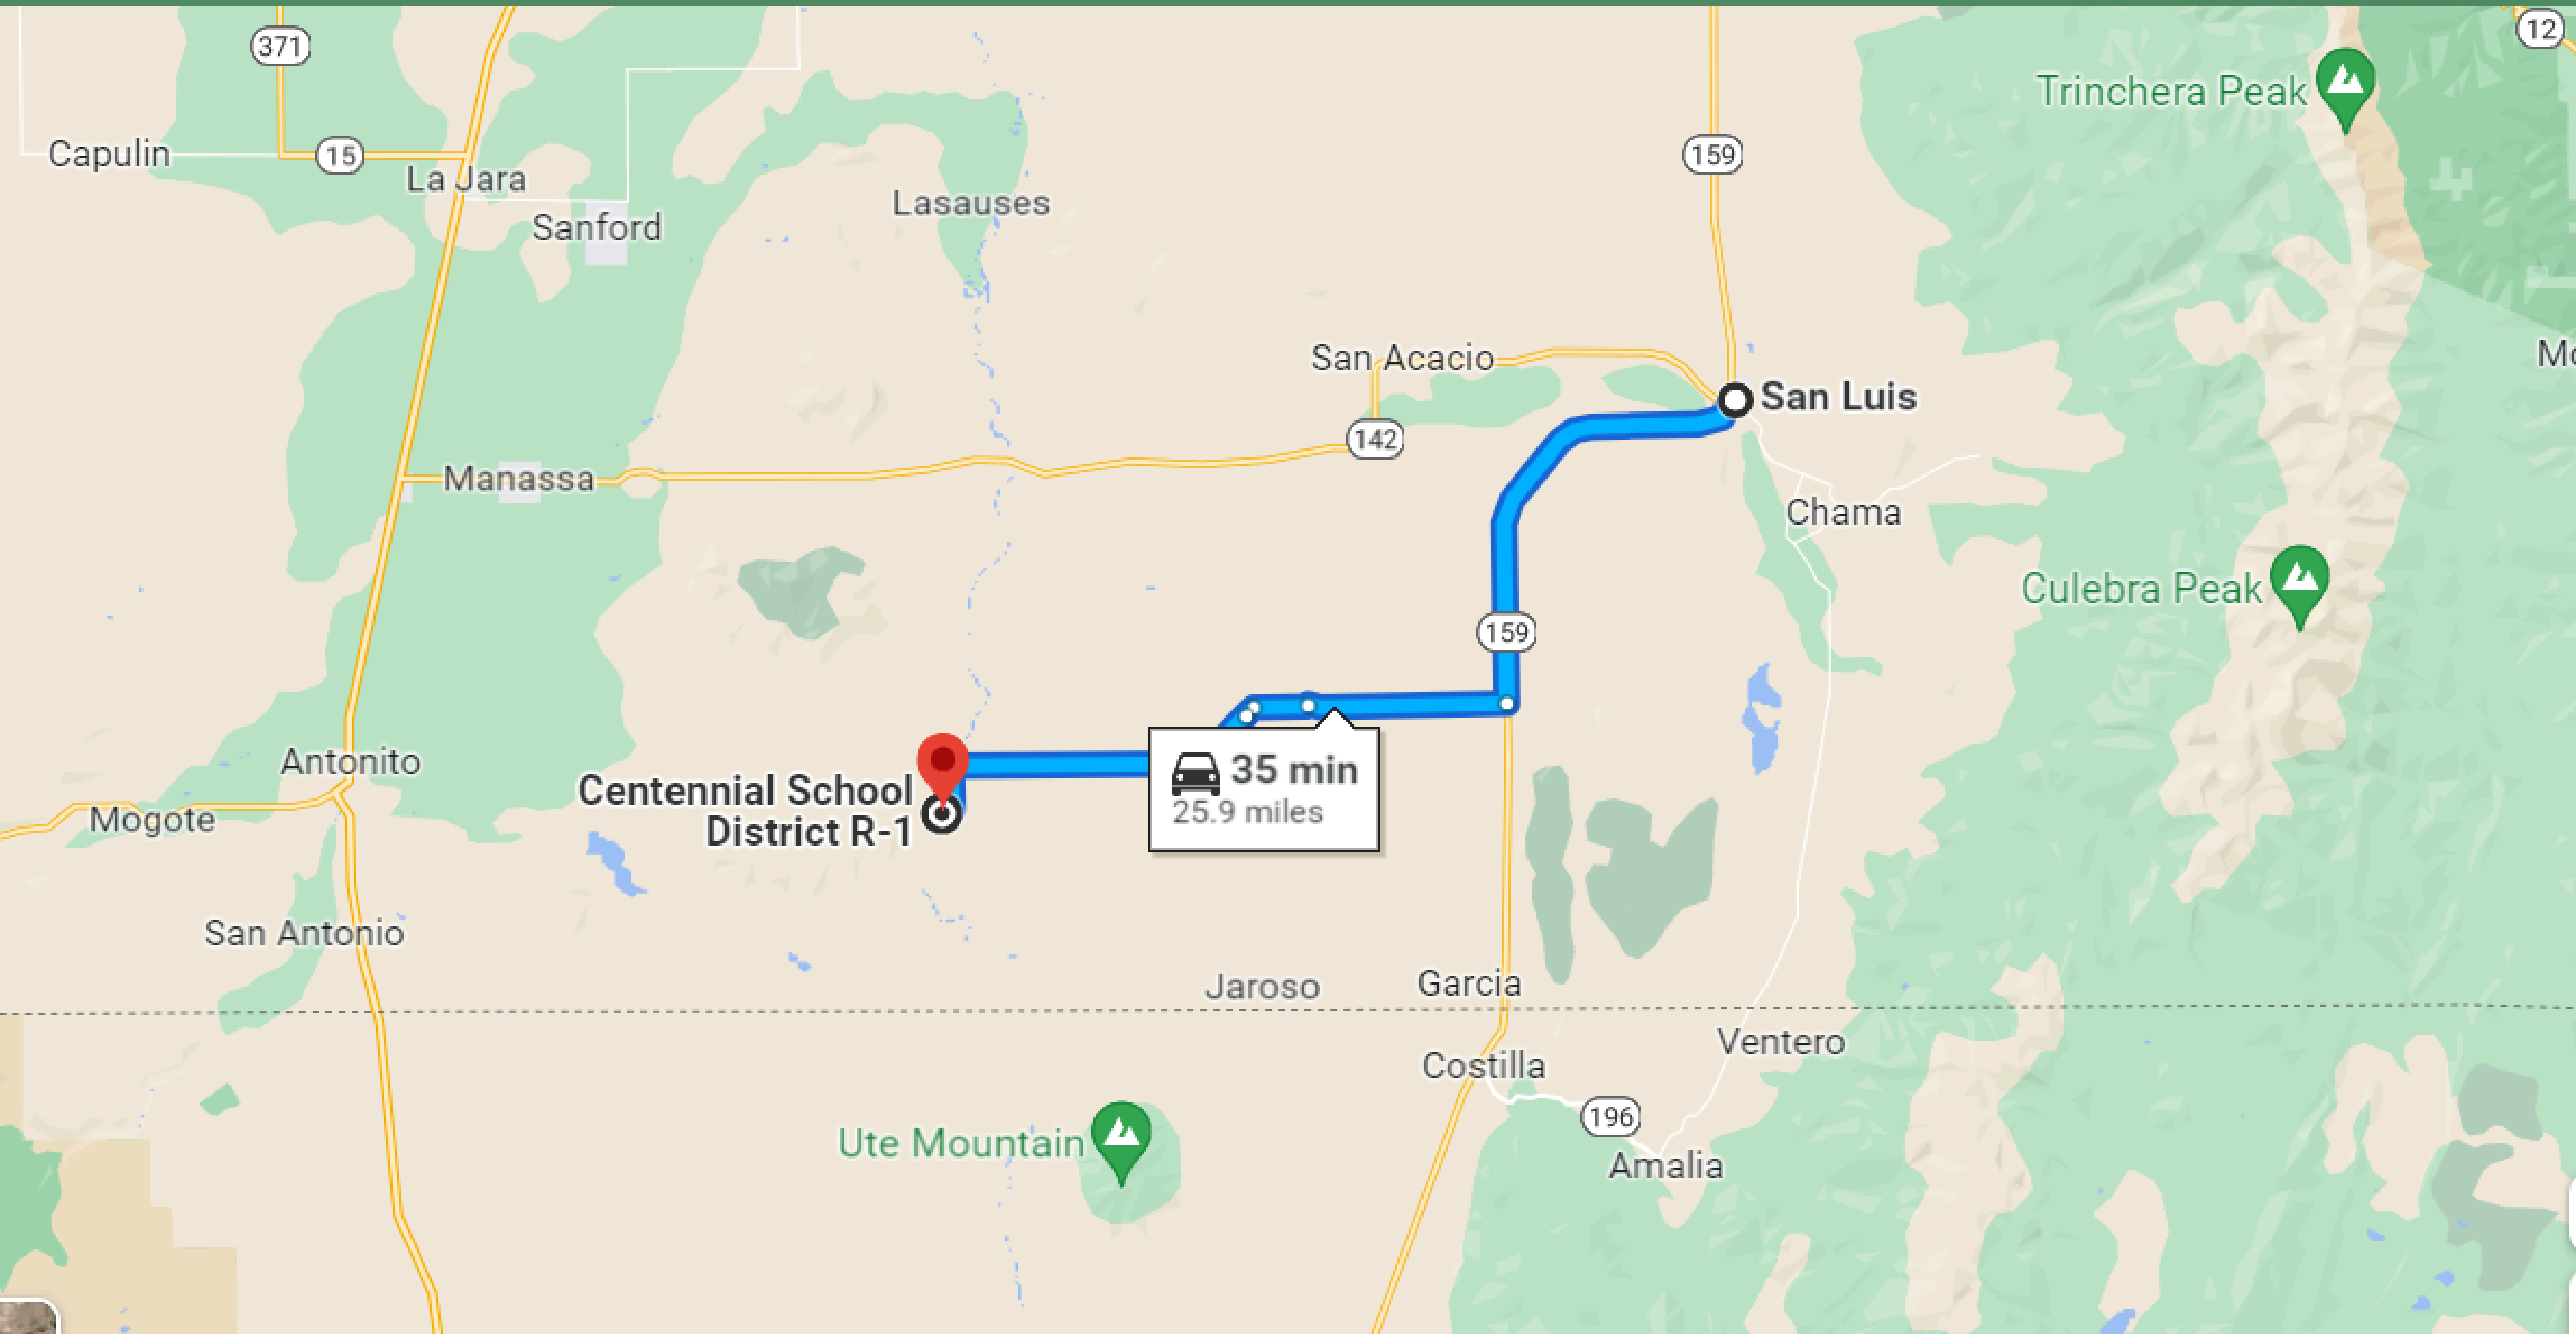

# 4 HRS DRIVE TO DENVER

# 35-MINUTE DRIVE TO SAN LUIS TOWN

# 50-MINUTE DRIVE TO FORT GARLAND TOWN