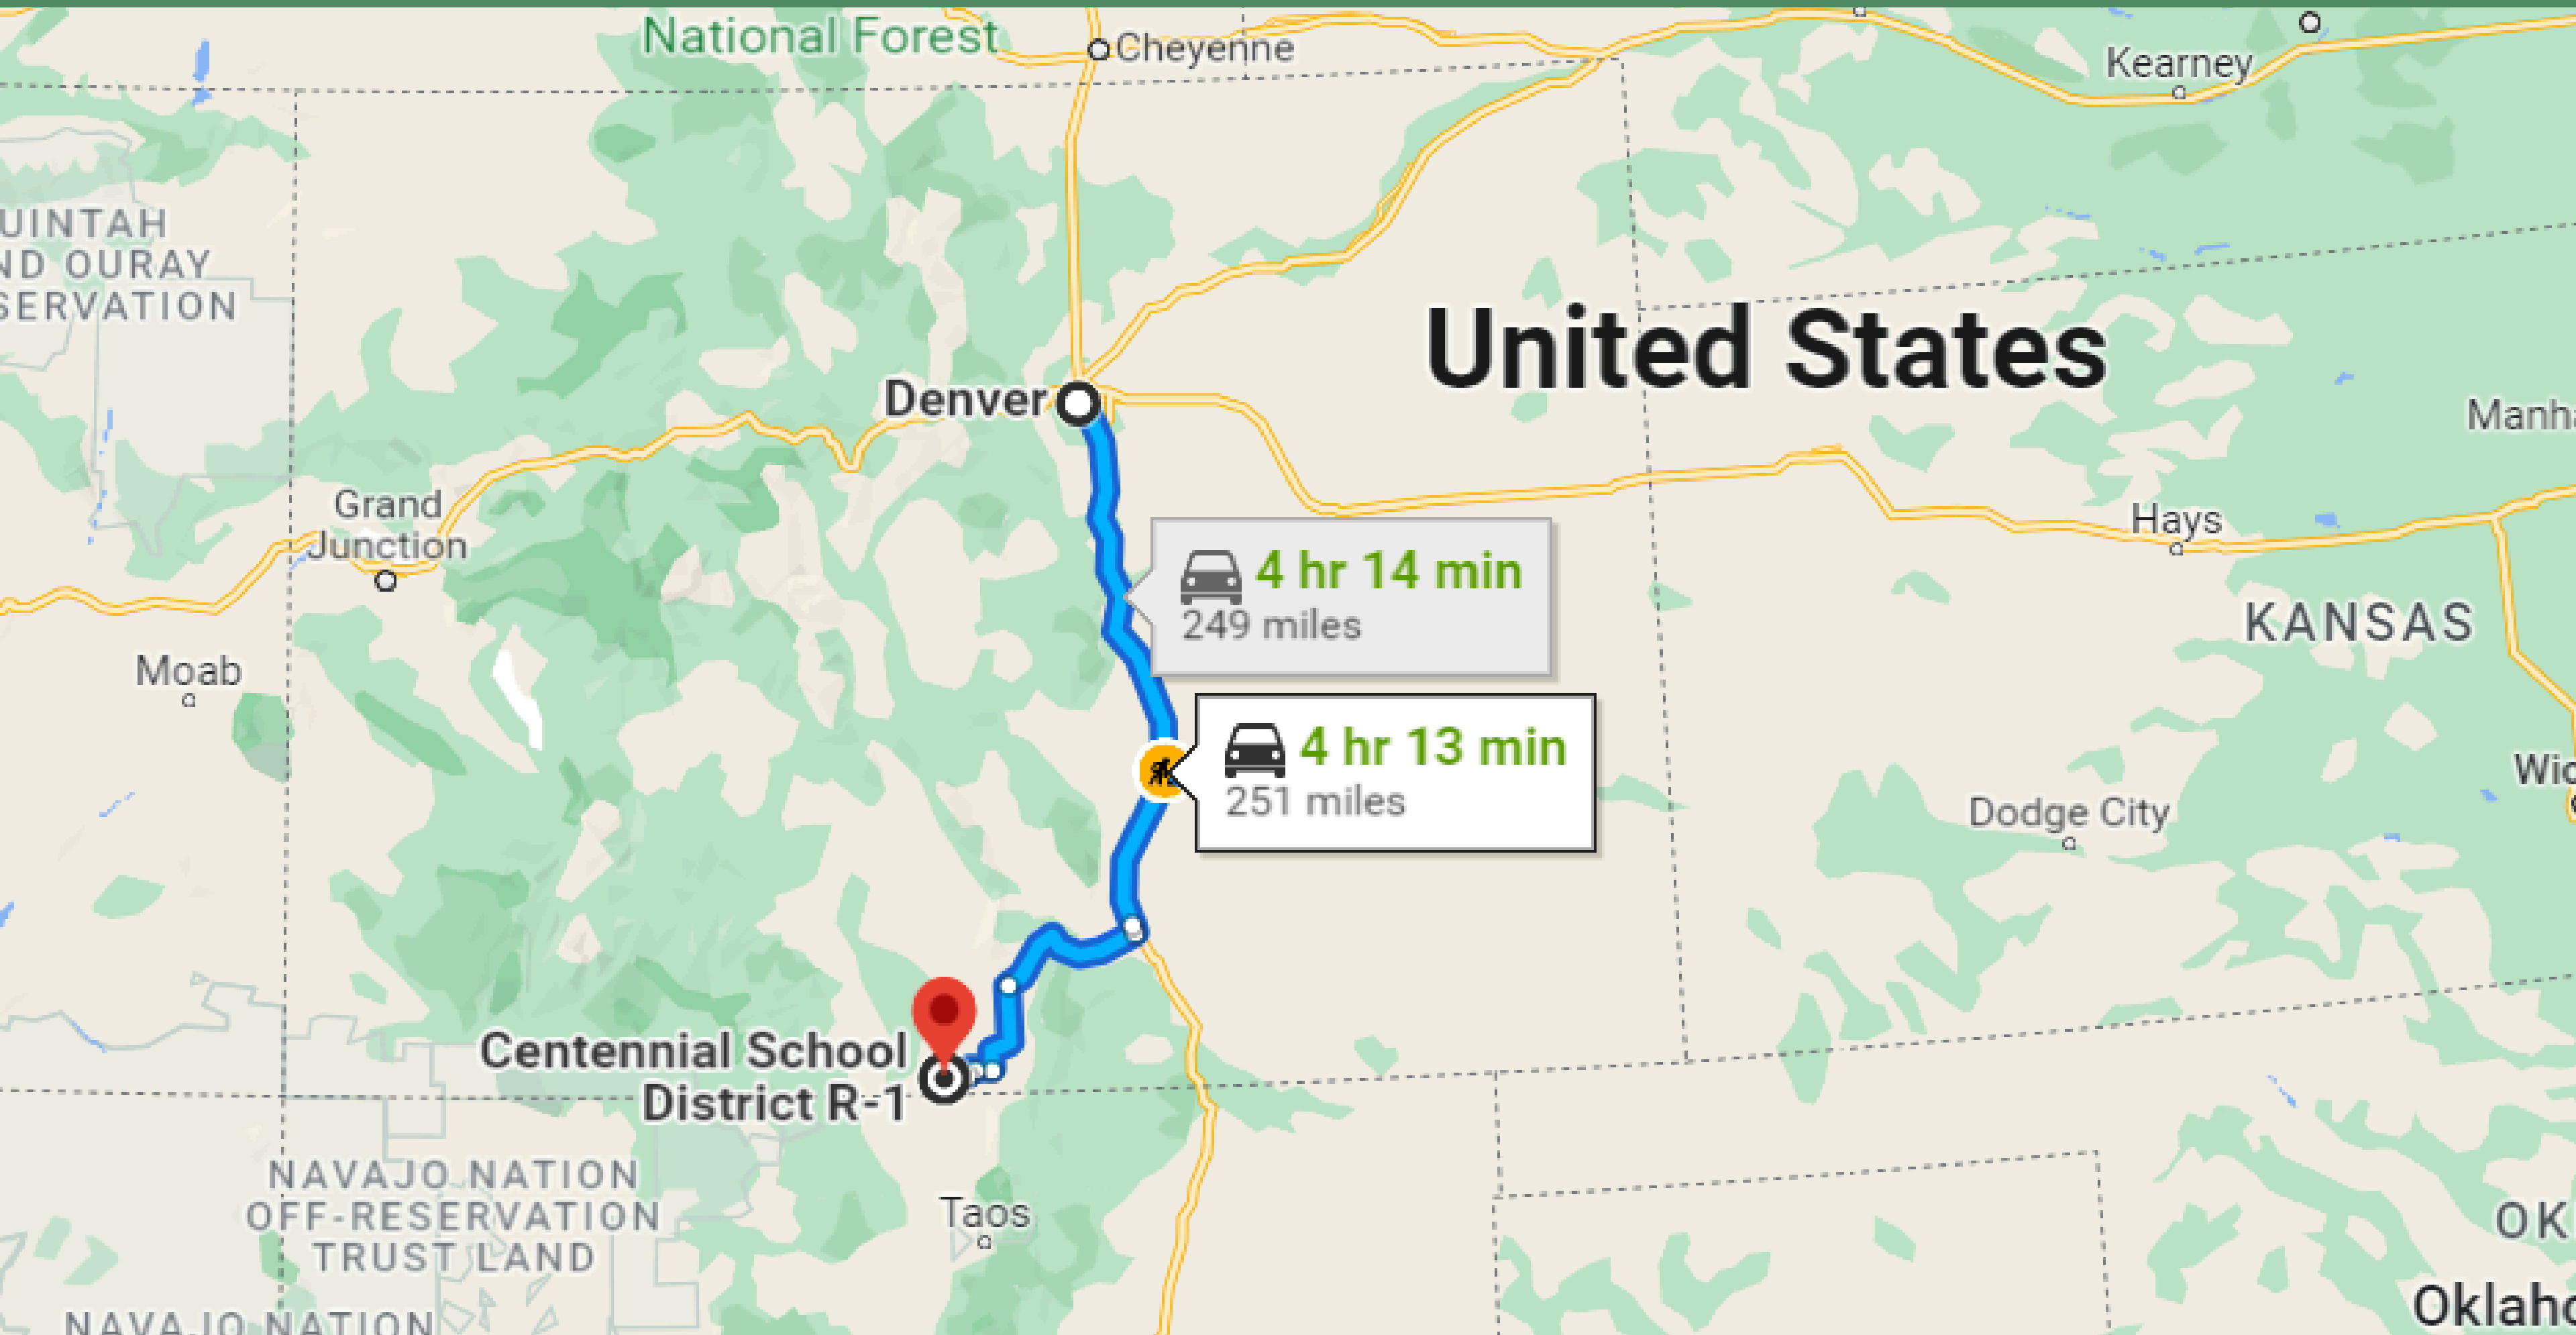

# 4 HRS DRIVE TO DENVER

# 35-MINUTE DRIVE TO SAN LUIS TOWN

# 50-MINUTE DRIVE TO FORT GARLAND TOWN