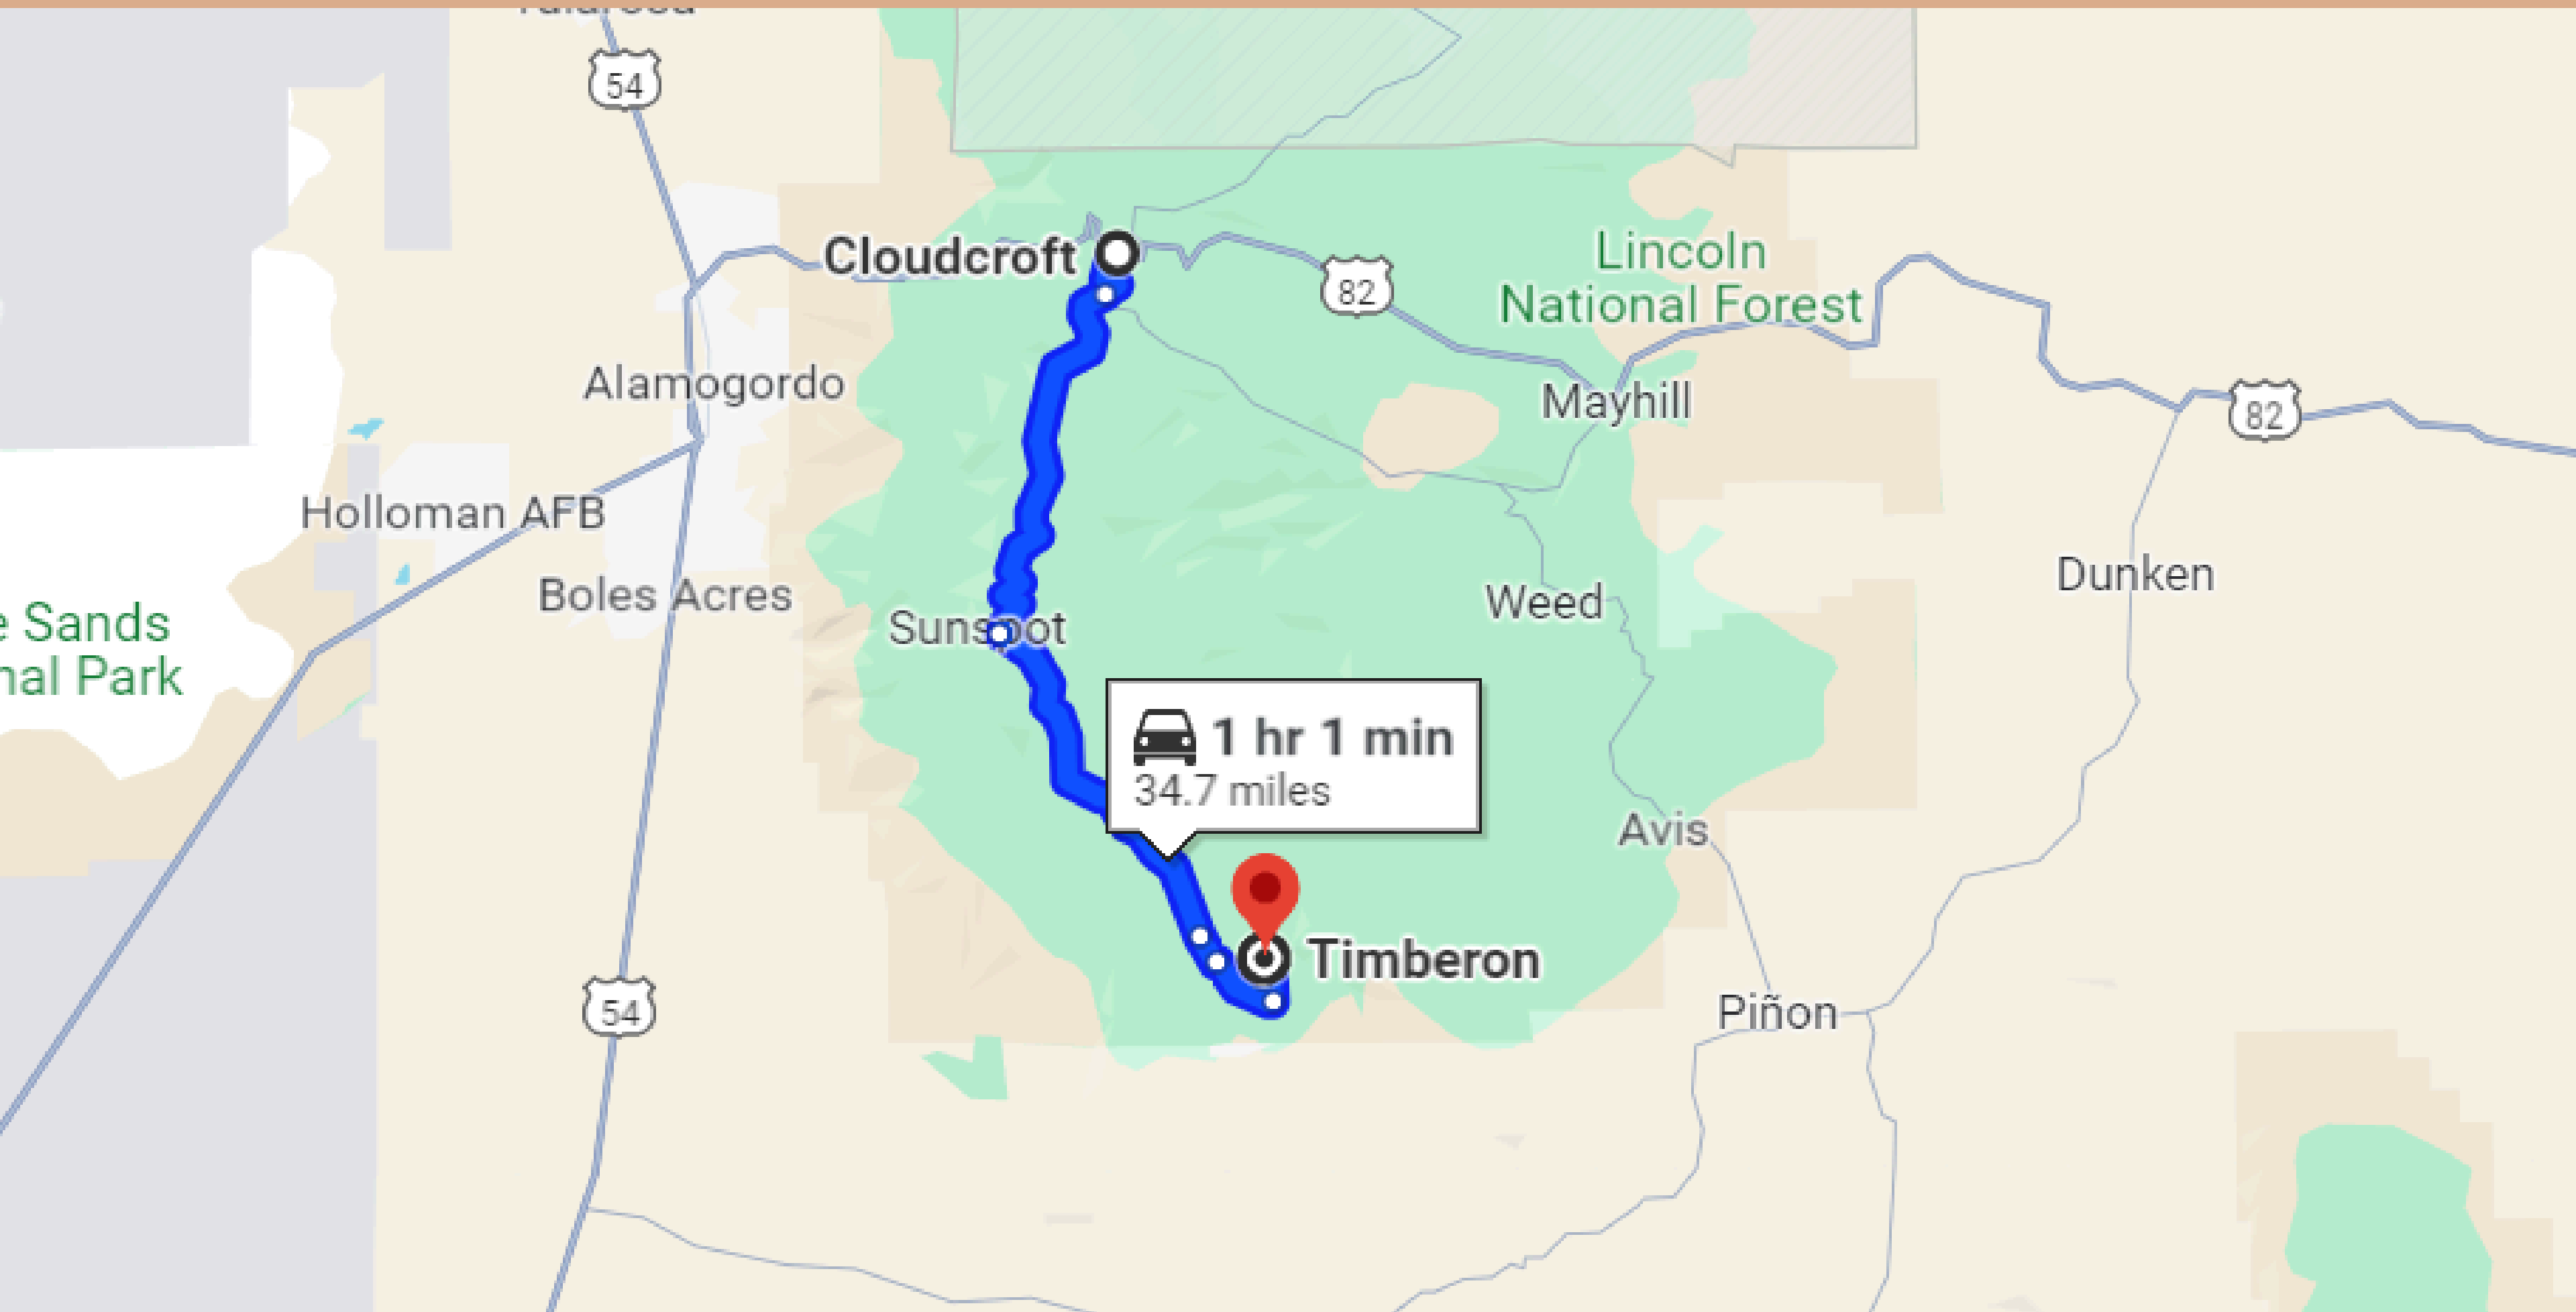

# 1 HR & 1-MIN DRIVE TO CLOUDCROFT TOWN

# 1 HR & 26 MINS DRIVE TO ALAMO GORDO TOWN

# 4 HR & 28 MINS DRIVE TO ALBUQUERQUE