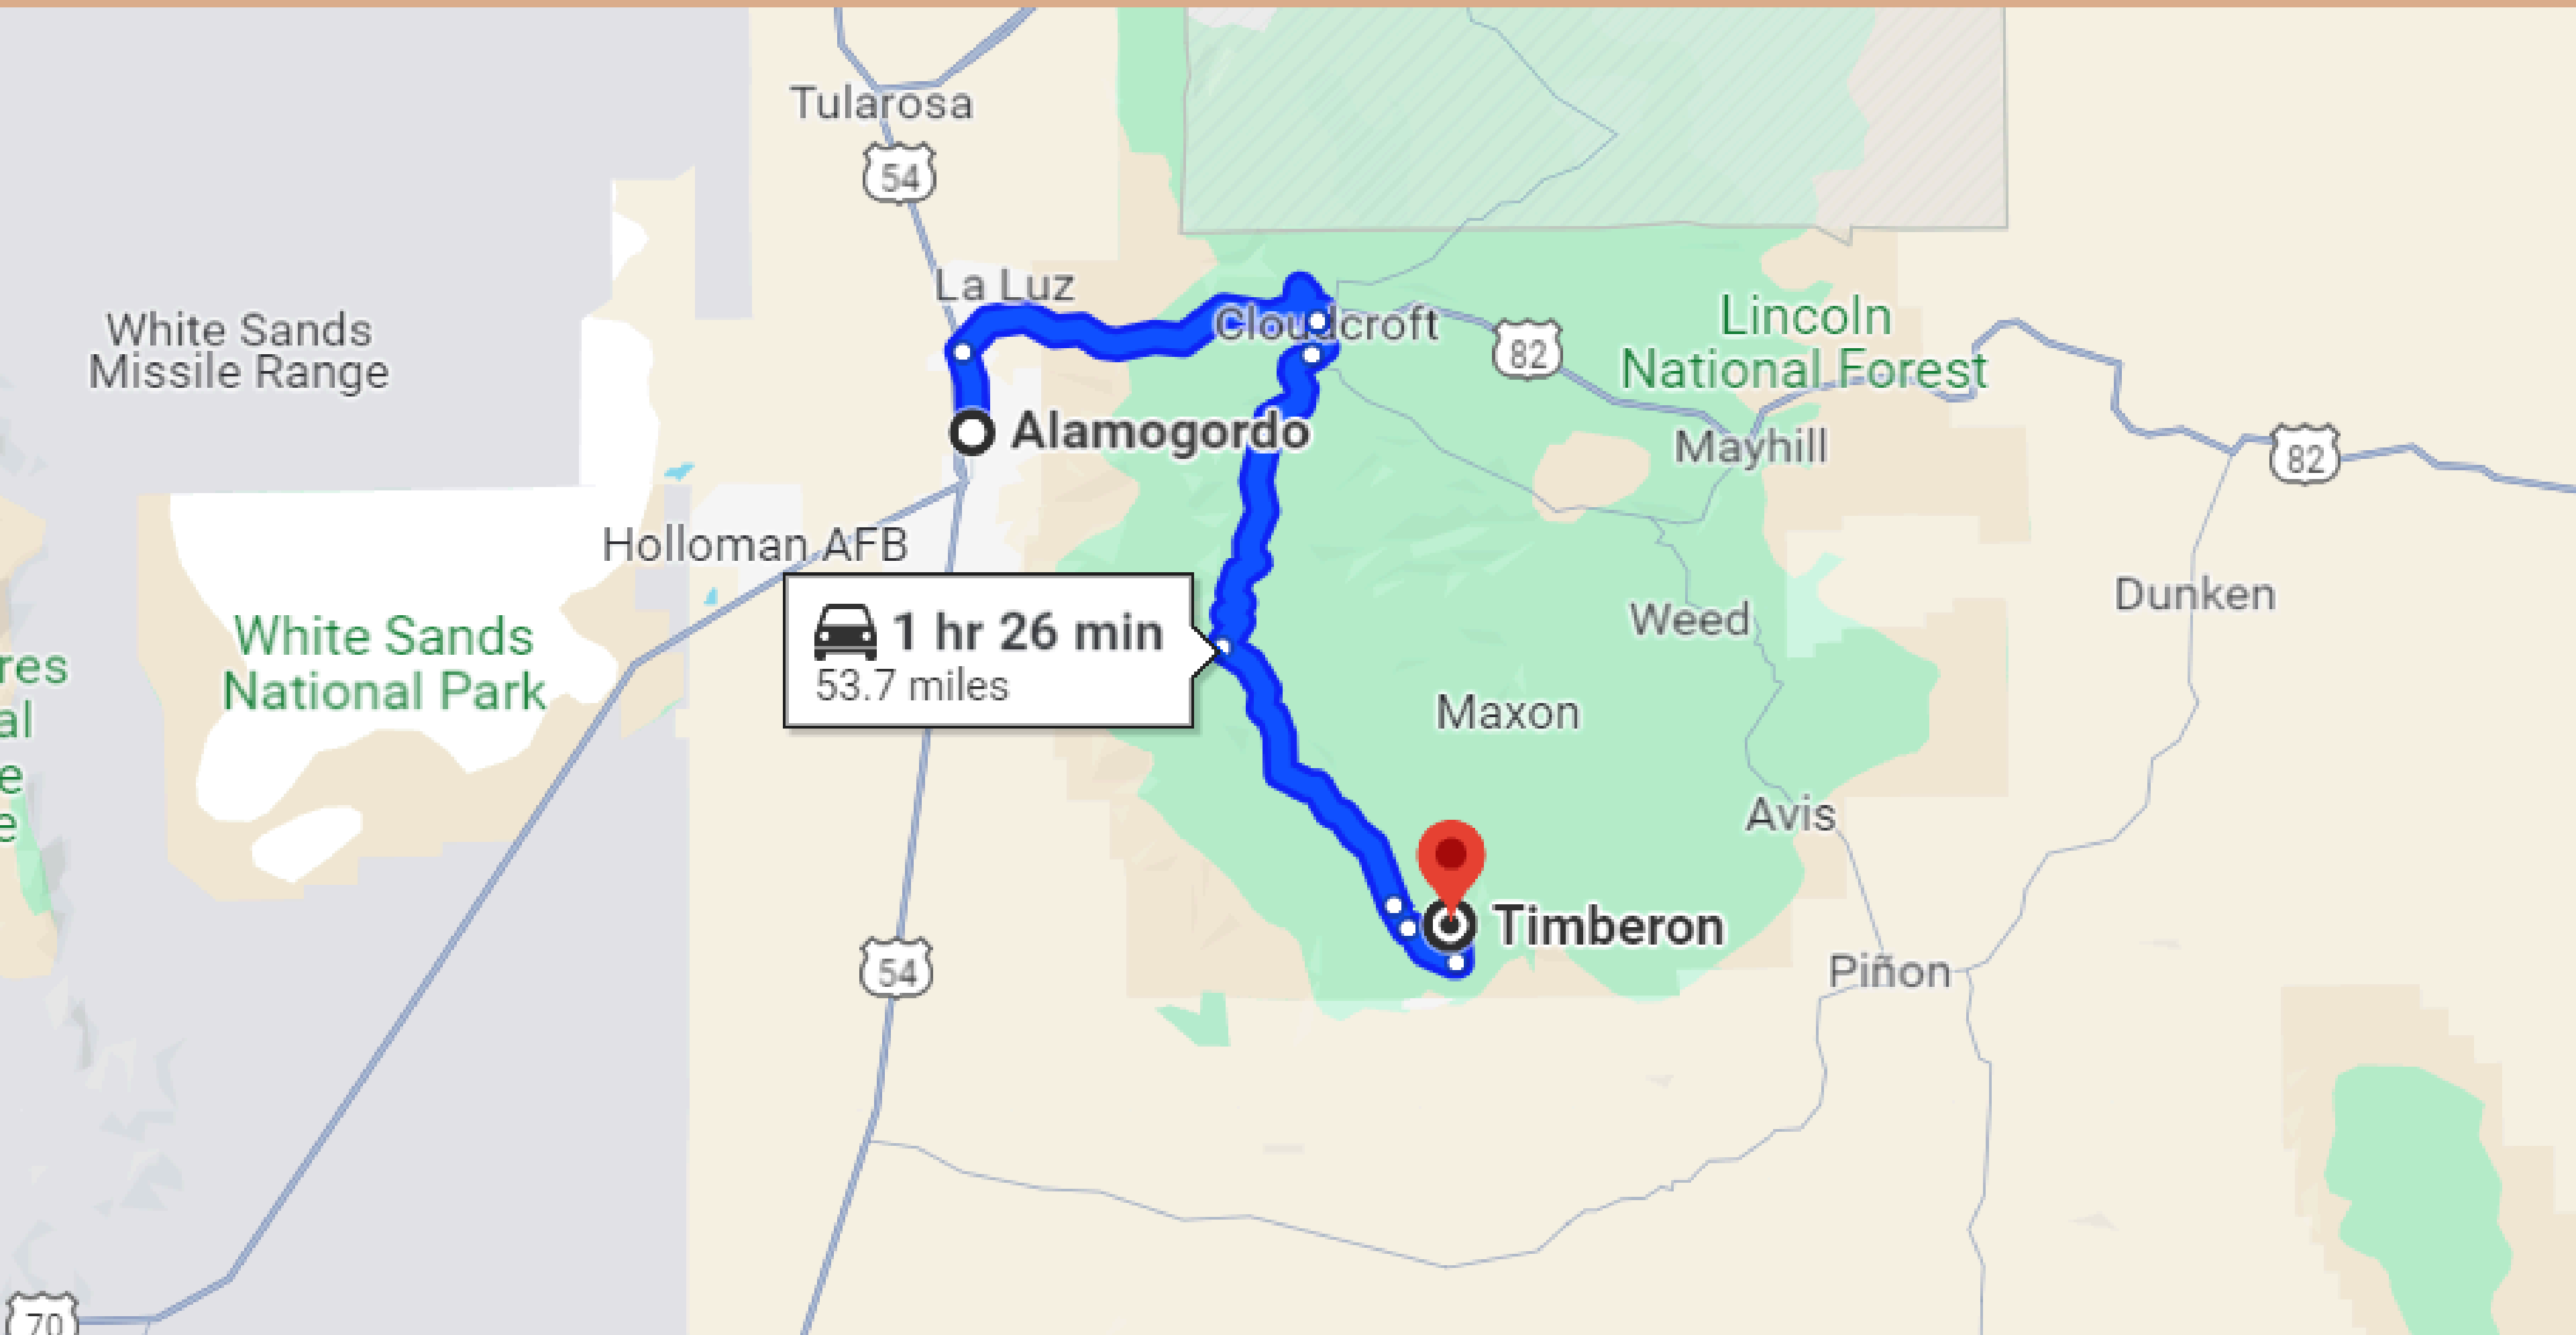

# 1 HR & 1-MIN DRIVE TO CLOUDCROFT TOWN

# 1 HR & 26 MINS DRIVE TO ALAMO GORDO TOWN

# 4 HR & 28 MINS DRIVE TO ALBUQUERQUE