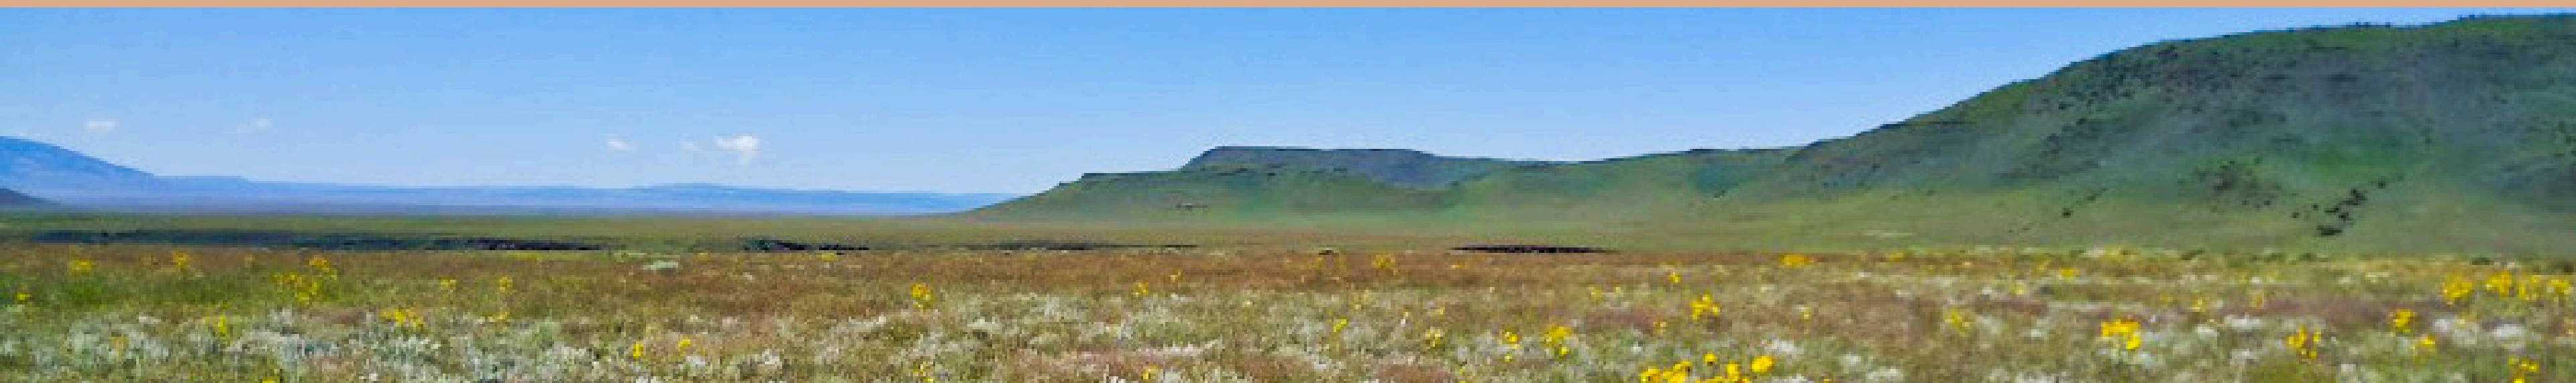

Interested or have questions?

Contact us today!