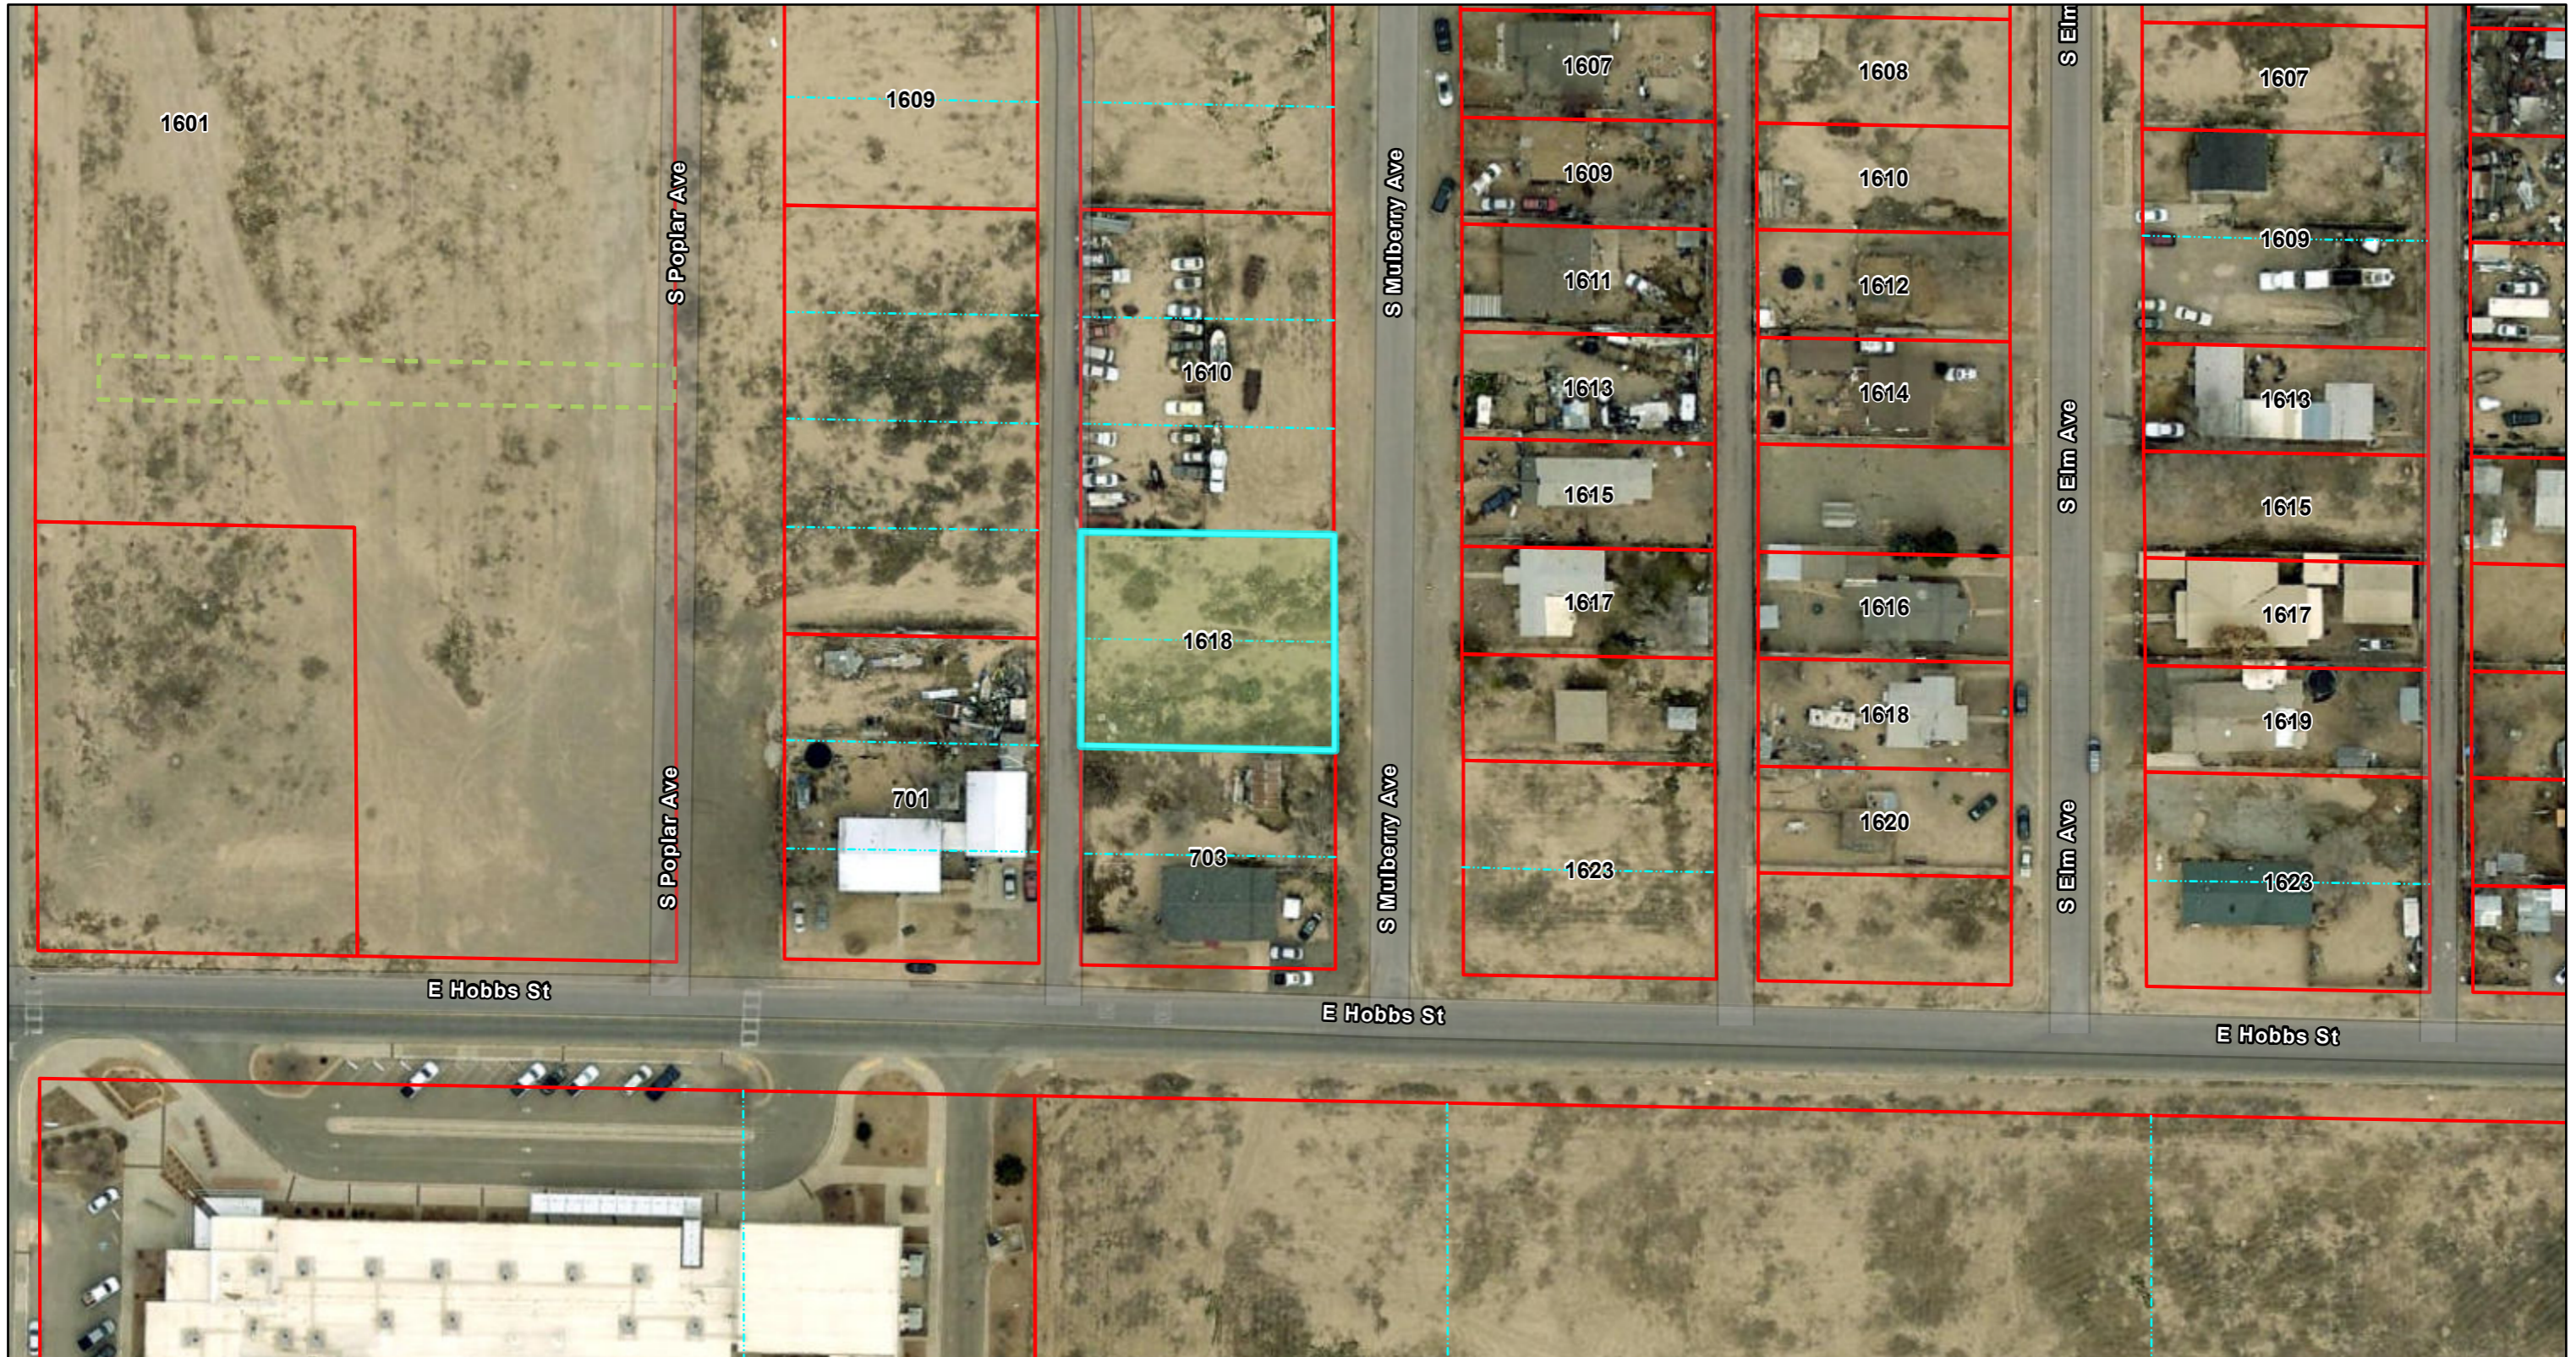

# Chaves County Parcel Map

1/14/2025, 2:52:05 PM

- City of Roswell Addresses
- CC Boundaries
- PLSS\_Section
- Easement
- ▭ Cadastral\_Line
- - - Lot Line
- ▭ Parcels

1:1,093

Chaves County Assessors, Maxar, Microsoft, Esri Community Maps Contributors, New Mexico State University, Texas Parks & Wildlife, © OpenStreetMap, Microsoft, Esri, TomTom, Garmin, SafeGraph, GeoTechnologies, Inc, METI/NASA, USGS, EPA, NPS,