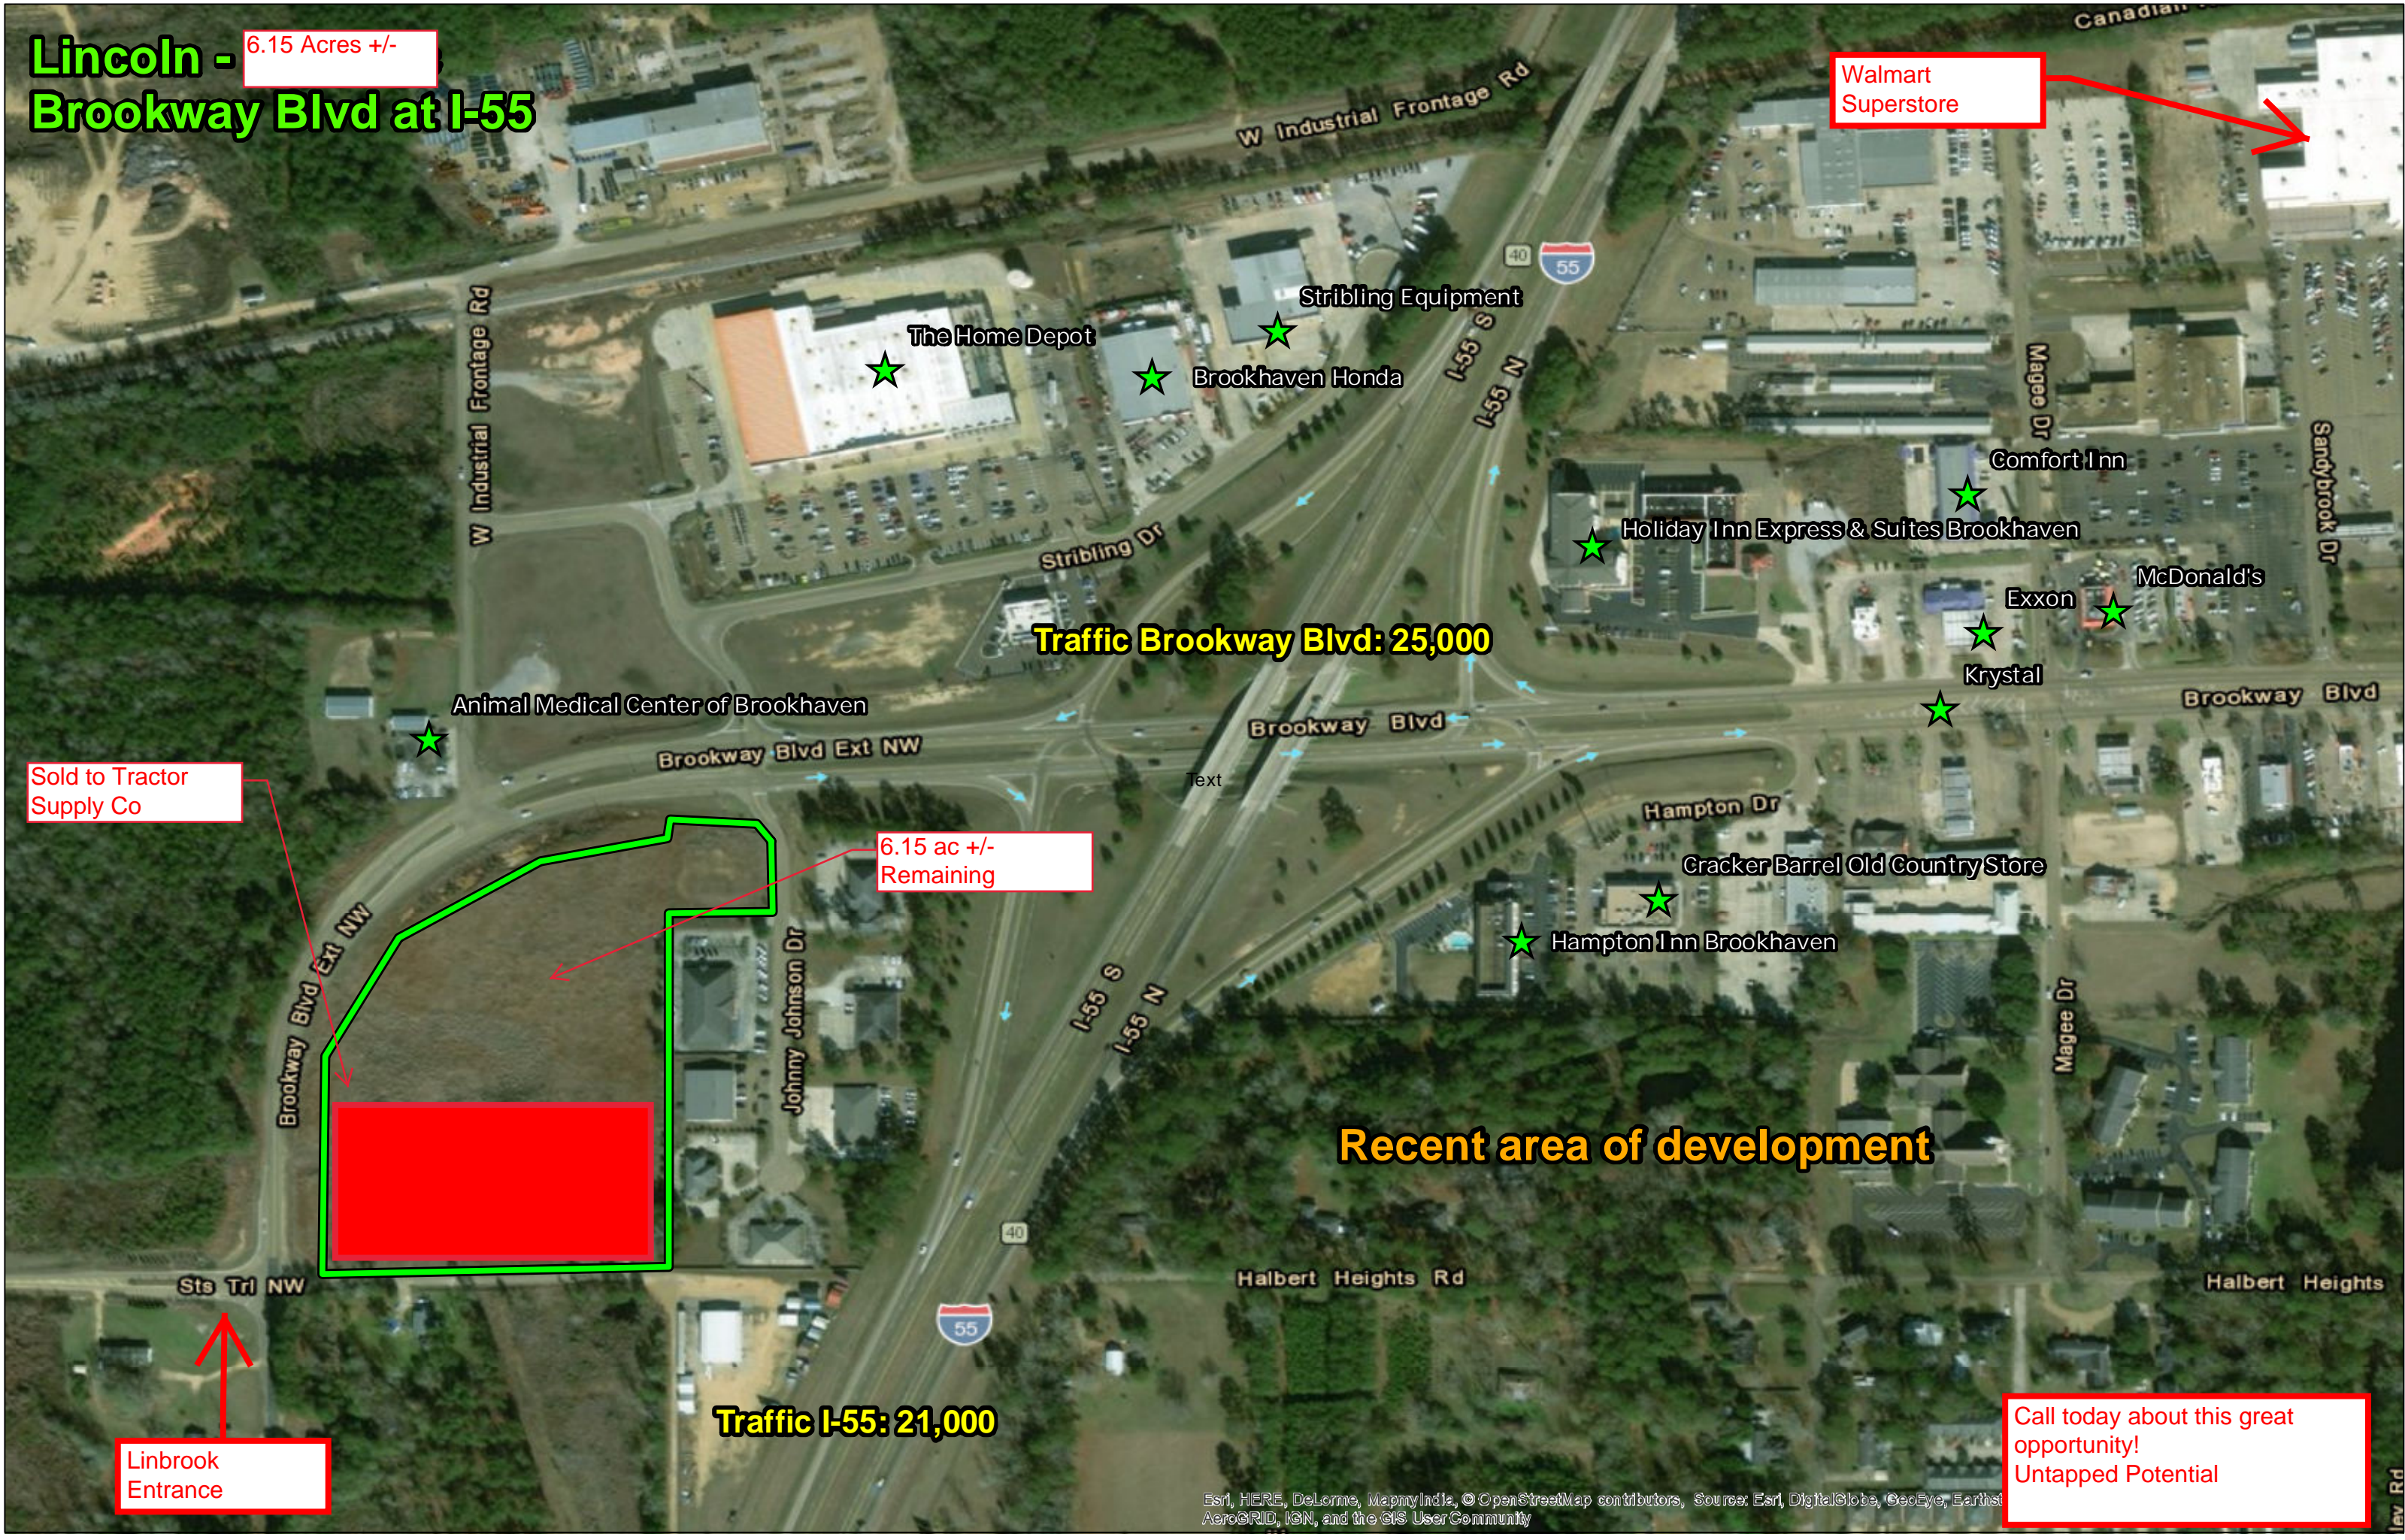

Lincoln - Brookway Blvd at I-55

6.15 Acres +/-

Walmart Superstore

Sold to Tractor Supply Co

6.15 ac +/- Remaining

Linbrook Entrance

Call today about this great opportunity!
Untapped Potential

Traffic Brookway Blvd: 25,000

Traffic I-55: 21,000

Recent area of development

Lincoln **6.15** ac +/-

1338 Brookway Blvd., Brookhaven, MS 39601

Legend

Subject Tract

Lincoln

Brookhaven

Wesson

Bogue Chitto

Google Earth

© 2018 Google

583

10 mi

Lincoln 6.15 ac +/-

1338 Brookway Blvd., Brookhaven, MS 39601

© 2018 Google

600 ft

SOLD

6.15 ac +/-

I-55 Exit 40/
Brookway Blvd.

Business Park

6.15 ac +/-

SOLD