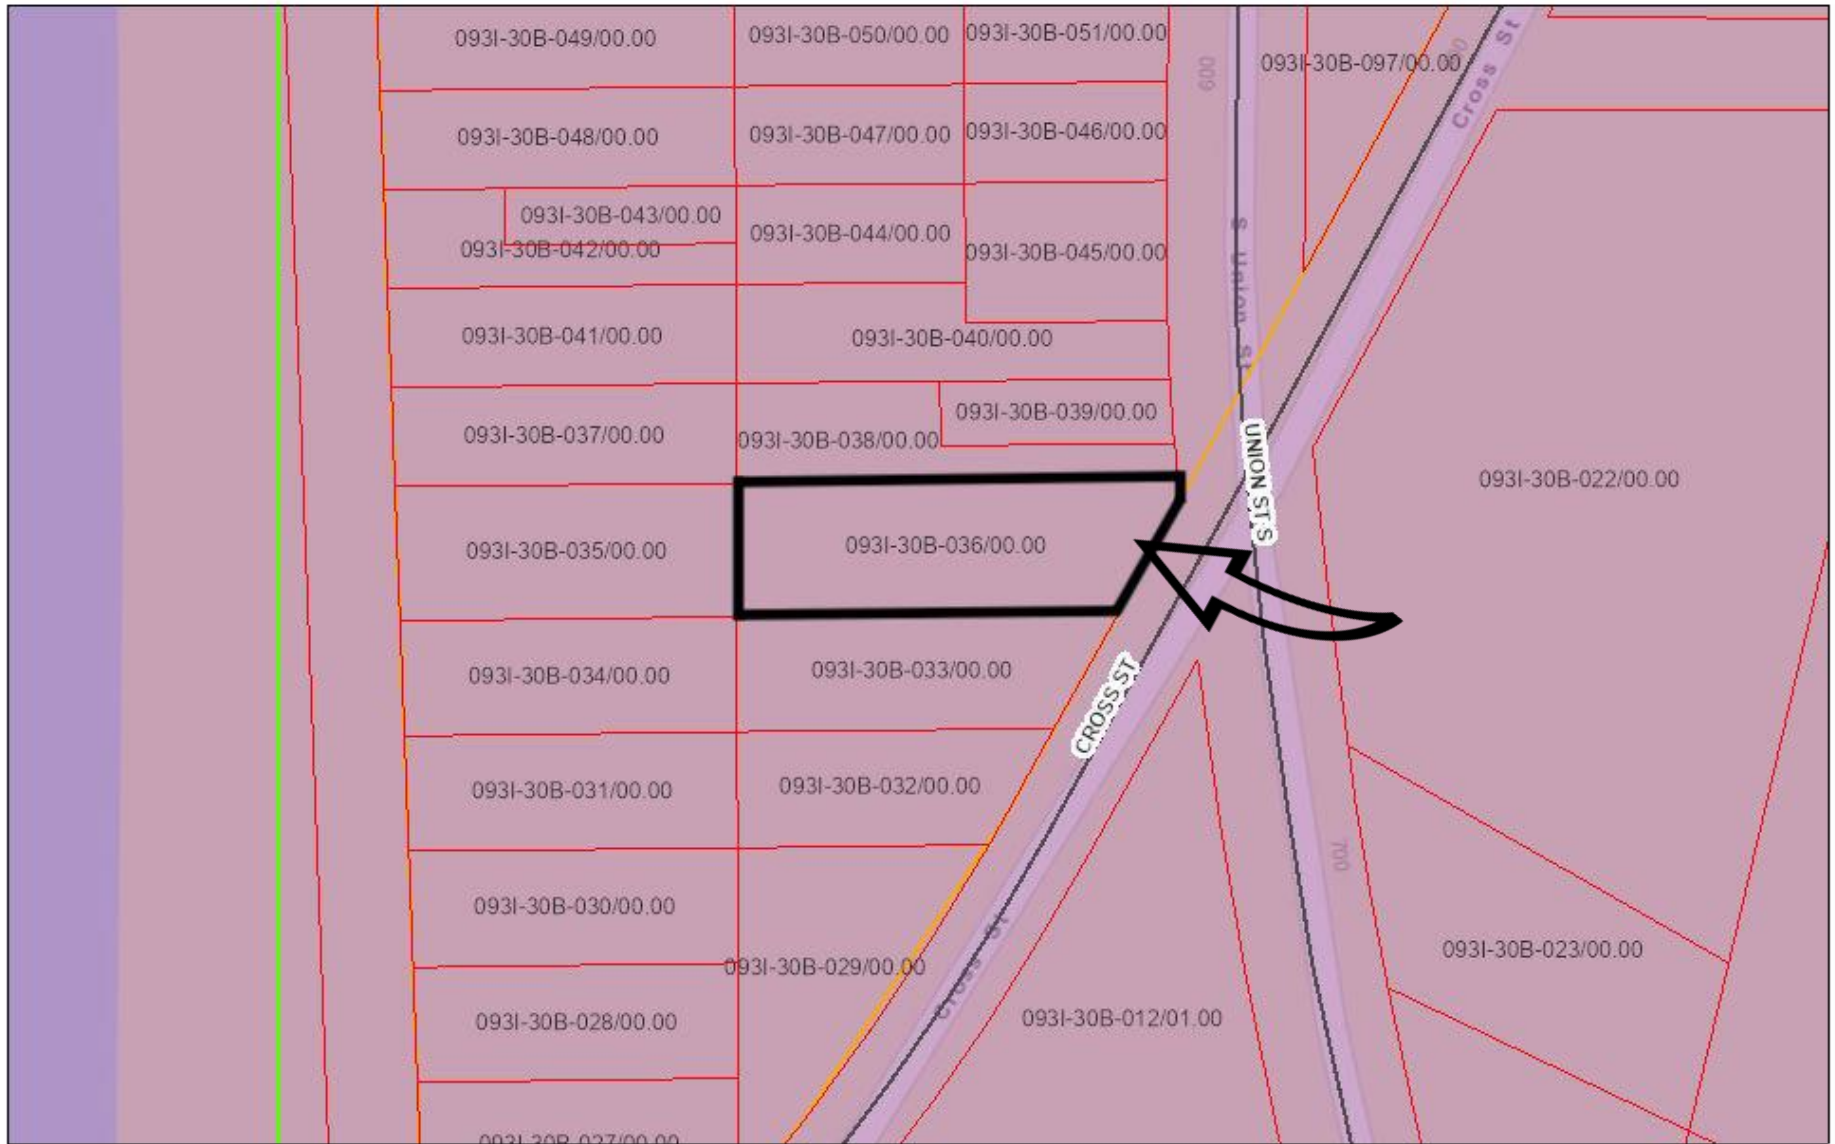

Madison County, MS

8/3/2022, 12:44:45 AM

- Parcels
- Sections
- Roads
- Subdivisions
- Supervisor Districts
- Supervisor District 4