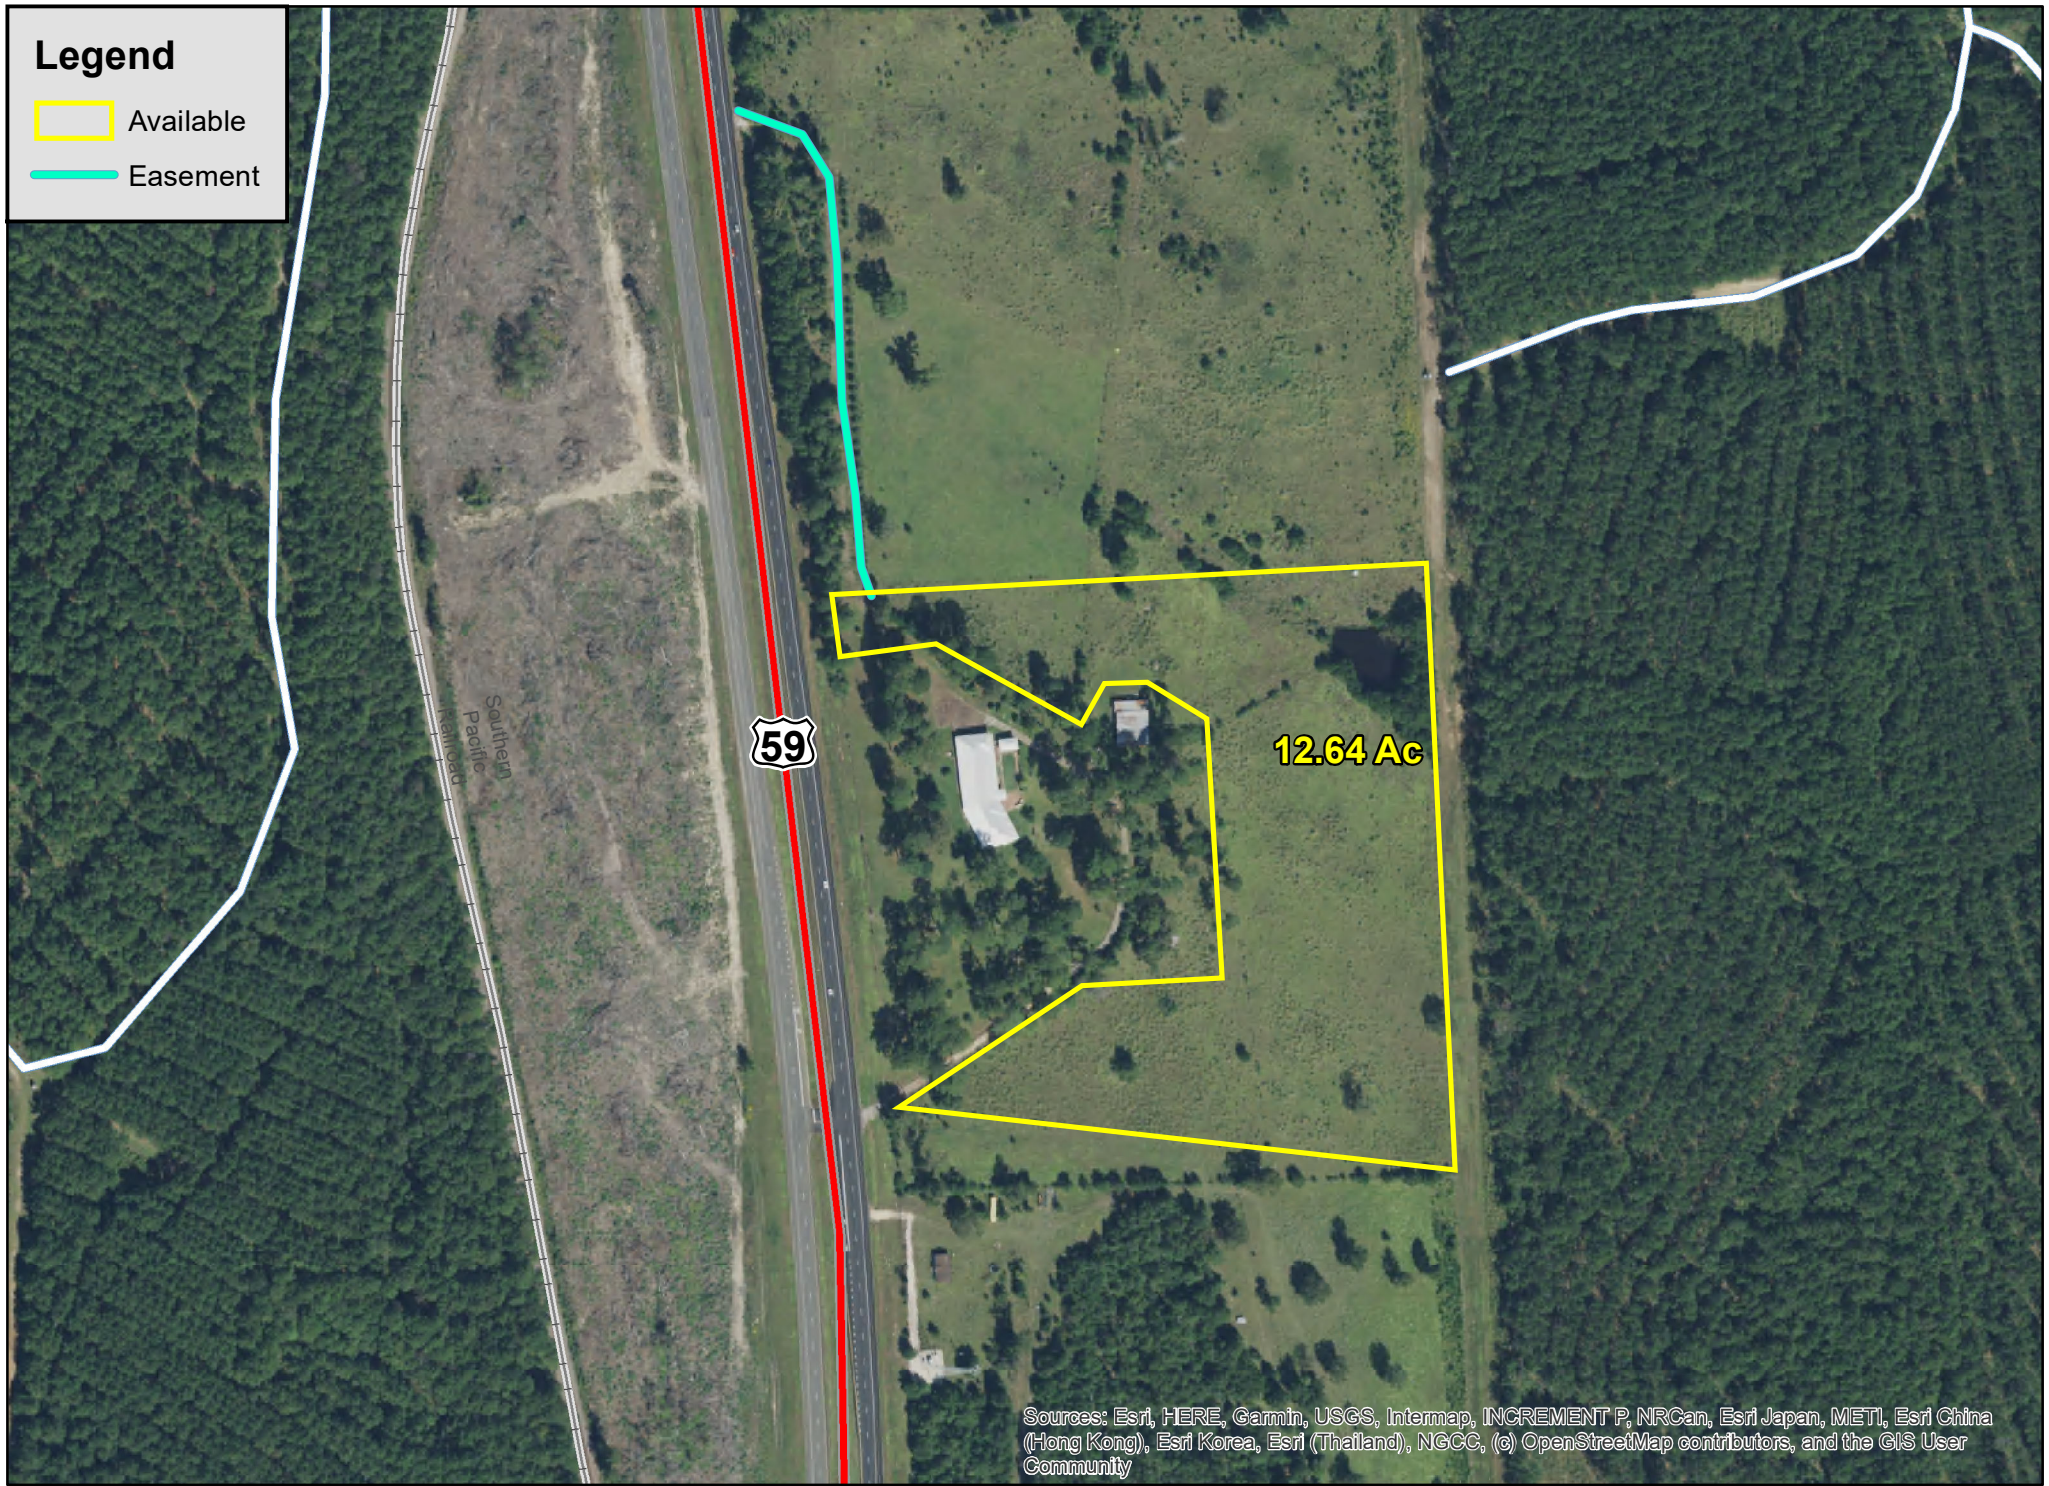

Legend

- Available
- Easement

12.64 Ac

59

Southern Pacific Railroad

Sources: Esri, HERE, Garmin, USGS, Intermap, INCREMENT P, NRCan, Esri Japan, METI, Esri China (Hong Kong), Esri Korea, Esri (Thailand), NGCC, (c) OpenStreetMap contributors, and the GIS User Community

19325 US Hwy 59 N | Corrigan, Texas

For illustration purposes only.