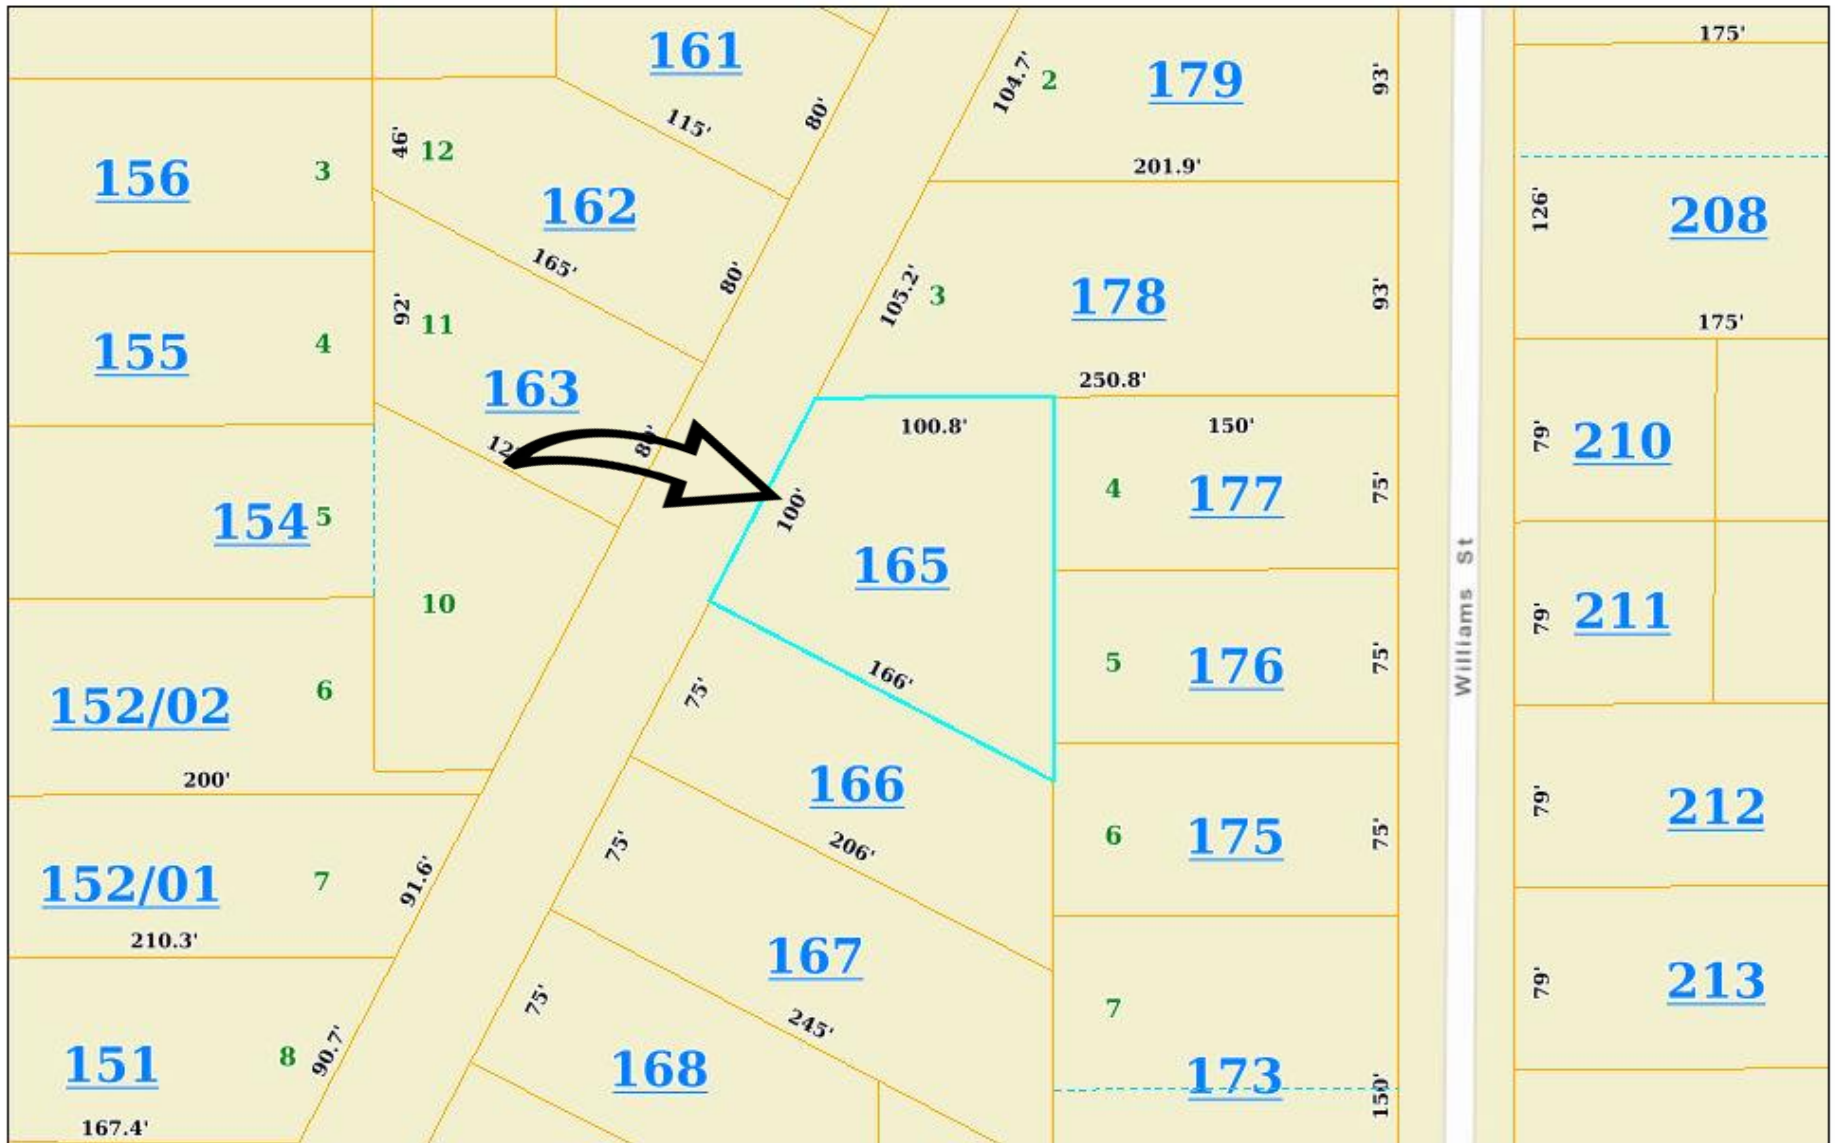

Madison County, MS

5/13/2022, 11:29:01 PM

World Street Map  Parcels
Lotlines  CountyBoundary 

madison_ms_parnums
madison_ms_all_txt

Sources: Esri, HERE, Garmin, USGS, Intermap, INCREMENT P, NRCan, Esri Japan, METI, Esri China (Hong Kong), Esri Korea, Esri (Thailand),