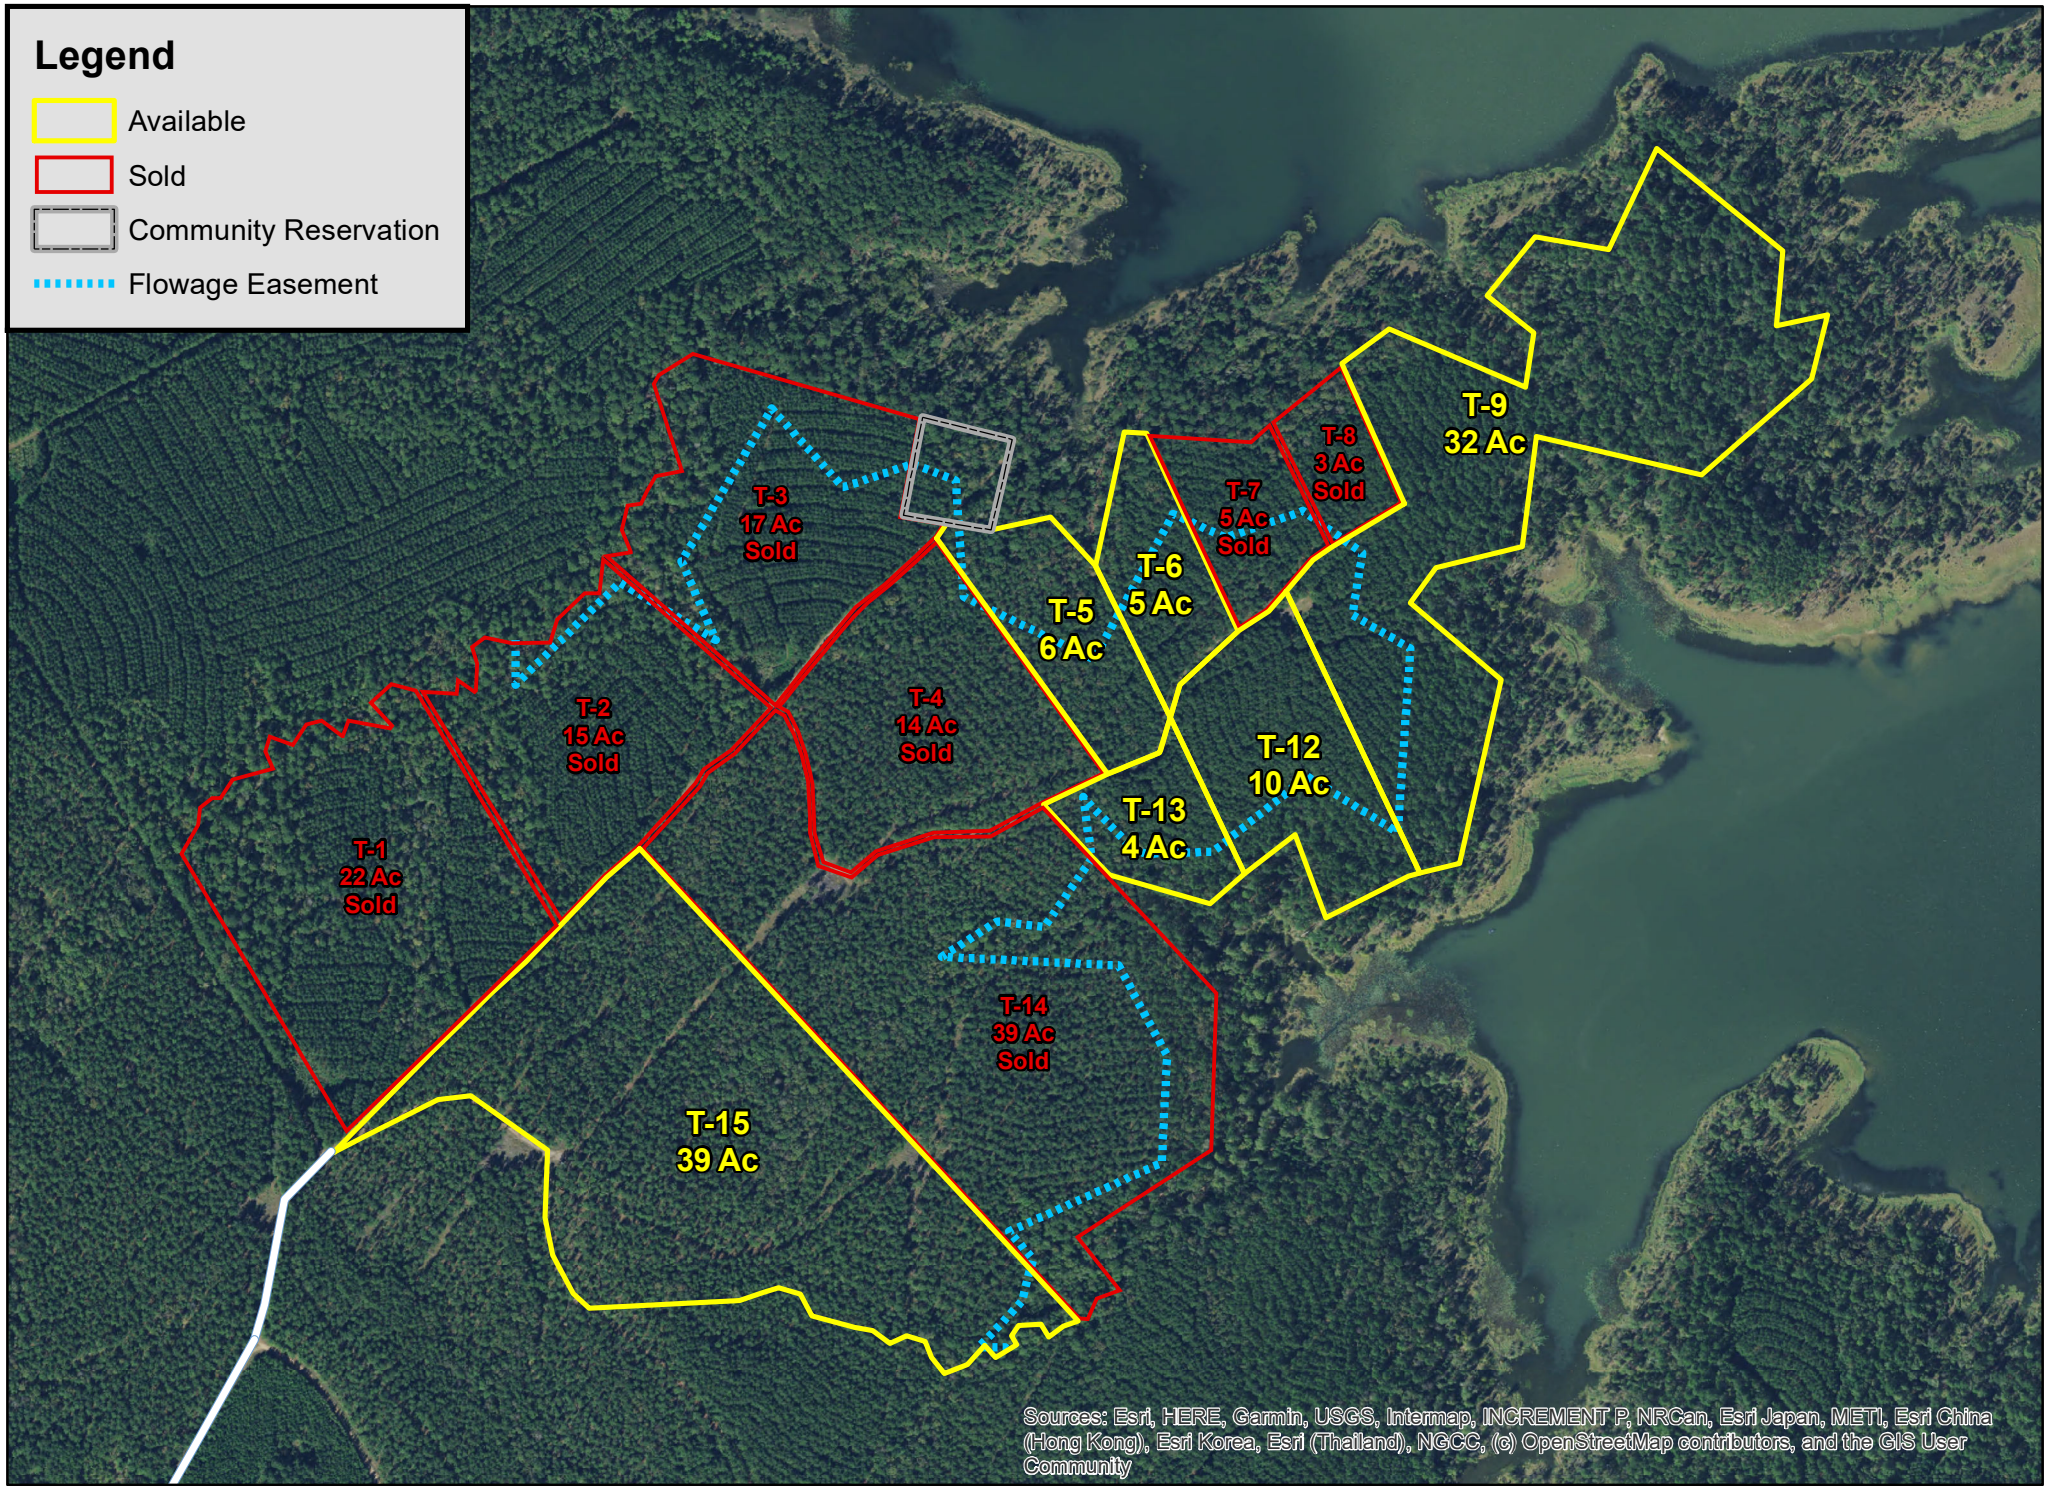

Legend

- Available
- Sold
- Community Reservation
- Flowage Easement

Sources: Esri, HERE, Garmin, USGS, Intermap, INCREMENT P, NRCan, Esri Japan, METI, Esri China (Hong Kong), Esri Korea, Esri (Thailand), NGCC, (c) OpenStreetMap contributors, and the GIS User Community

Lost Wood Point | Sam Rayburn Reservoir

For illustration purposes only.